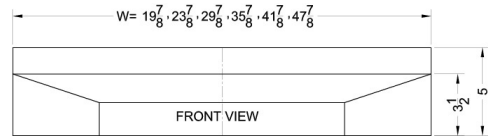

HSHELL30WH

5" x 30" x 18" (H x W x D)

30" wide shell hood in white

Highlights:

30" wide shell hood to match 30" ranges

White finish and contemporary styling

Made in the USA

Product Features:

No electrical components	Shell hoods do not include light or fan
White finish	Black and stainless steel shell hoods also available
30 inch width	Designed to match 30 inch ranges; also available in 20, 24, and 36 inch widths
Made in the USA	Solidly constructed for years of use
More sizes available	Additional sizes can be specially ordered (minimums apply)

HSHELL30WH Specifications:

Overview	
Nominal Height	5.0" (13 cm)
Height of Cabinet	5.0" (13 cm)
Nominal Width	30.0" (76 cm)
Width	30.0" (76 cm)
Nominal Depth	18.0" (46 cm)
Depth	18.0" (46 cm)
Cabinet	White
Weight	10.0 lbs. (5 kg)
Parts & Labor Warranty	1 Year
UPC	761101077444

MODEL NO.	WIDTH
SHELL20	19 7/8"
SHELL24	23 7/8"
SHELL30	29 7/8"
SHELL36	35 7/8"
SHELL42SS	41 7/8"
SHELL48SS	47 7/8"