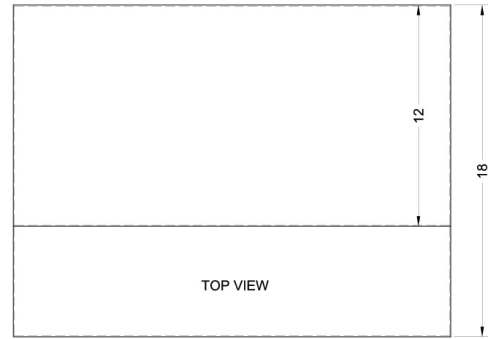

HSHELL30WH

5" x 30" x 18" (H x W x D)

30" wide shell hood in white

Highlights:

30" wide shell hood to match 30" ranges

White finish and contemporary styling

Made in the USA

Product Features:

No electrical components	Shell hoods do not include light or fan
White finish	Black and stainless steel shell hoods also available
30 inch width	Designed to match 30 inch ranges; also available in 20, 24, and 36 inch widths
Made in the USA	Solidly constructed for years of use
More sizes available	Additional sizes can be specially ordered (minimums apply)

HSHELL30WH Specifications:

Overview	
Nominal Height	5.0" (13 cm)
Height of Cabinet	5.0" (13 cm)
Nominal Width	30.0" (76 cm)
Width	30.0" (76 cm)
Nominal Depth	18.0" (46 cm)
Depth	18.0" (46 cm)
Cabinet	White
Weight	10.0 lbs. (5 kg)
Parts & Labor Warranty	1 Year
UPC	761101077444

MODEL NO.	WIDTH
SHELL20	19 7/8"
SHELL24	23 7/8"
SHELL30	29 7/8"
SHELL36	35 7/8"
SHELL42SS	41 7/8"
SHELL48SS	47 7/8"