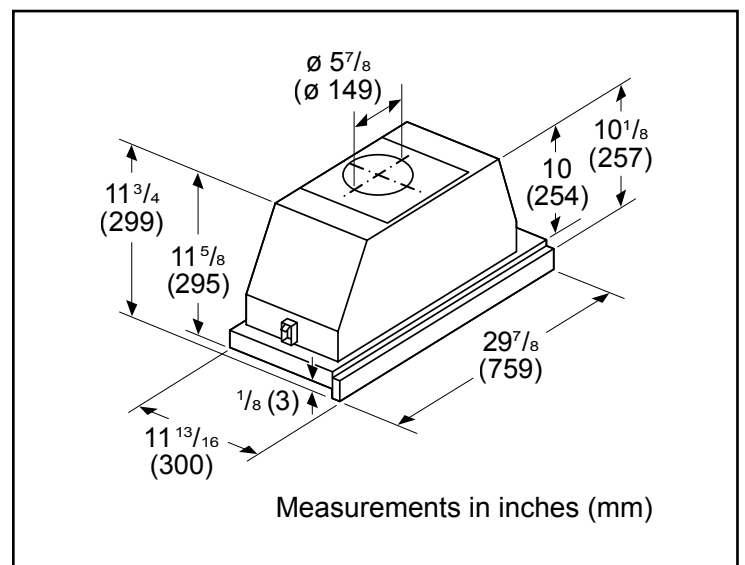

30" Pull-Out Hood

500 Series – Stainless Steel HUI50351UC

AHAM Performance Values

Exhaust	Duct Size	Pressure (in. H2O)		Power (W)		CFM		Sones	
		High Speed	Working Speed	High Speed	Working Speed	High Speed	Working Speed	High Speed	Working Speed
Vertical	6"	0.1	0.017	111	74	231	117	3.0	1.0
Vertical	6"	0.1	0.017	111	74	231	117	3.0	1.0

Installation Details

Accessories: To purchase Bosch accessories, cleaners & parts please visit www.bosch-home.com/us/store or call 1-800-944-2904 (Mon to Fri 5 am to 6 pm PST, Sat 6 am to 3 pm PST).

Notes: All height, width and depth dimensions are shown in inches. BSH reserves the absolute and unrestricted right to change product materials and specifications, at any time, without notice. Consult the product's installation instructions for final dimensional data and other details prior to making cutout.

Warranties: Please see Use & Care manual or Bosch website for statement of limited warranty.

For more information on our entire line of products, go to www.bosch-home.com/us or call 1-800-944-2904

© BSH Home Appliances Corporation. All rights reserved. Bosch is a registered trademark of Robert Bosch GmbH.