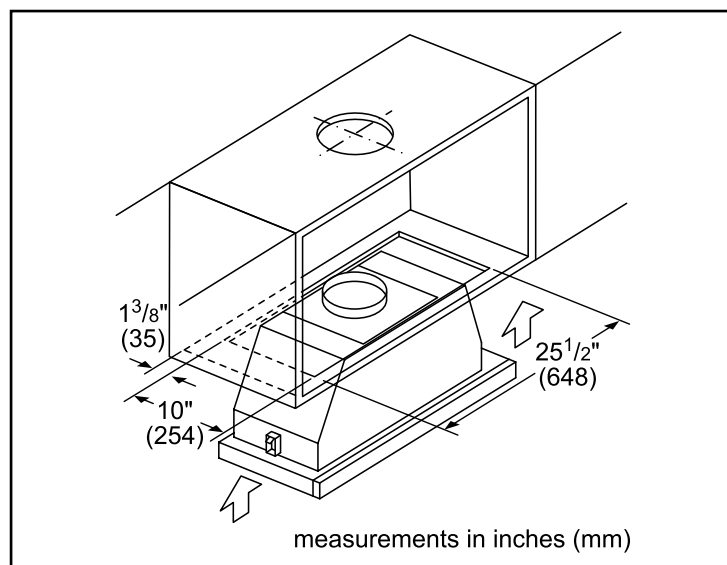

30" Pull-Out Hood

500 Series – Stainless Steel HUI50351UC

AHAM Performance Values

Exhaust	Duct Size	Pressure (in. H2O)		Power (W)		CFM		Sones	
		High Speed	Working Speed	High Speed	Working Speed	High Speed	Working Speed	High Speed	Working Speed
Vertical	6"	0.1	0.017	111	74	231	117	3.0	1.0
Vertical	6"	0.1	0.017	111	74	231	117	3.0	1.0

Installation Details

Accessories: To purchase Bosch accessories, cleaners & parts please visit www.bosch-home.com/us/store or call 1-800-944-2904 (Mon to Fri 5 am to 6 pm PST, Sat 6 am to 3 pm PST).

Notes: All height, width and depth dimensions are shown in inches. BSH reserves the absolute and unrestricted right to change product materials and specifications, at any time, without notice. Consult the product's installation instructions for final dimensional data and other details prior to making cutout.

Warranties: Please see Use & Care manual or Bosch website for statement of limited warranty.

For more information on our entire line of products, go to www.bosch-home.com/us or call 1-800-944-2904

© BSH Home Appliances Corporation. All rights reserved. Bosch is a registered trademark of Robert Bosch GmbH.