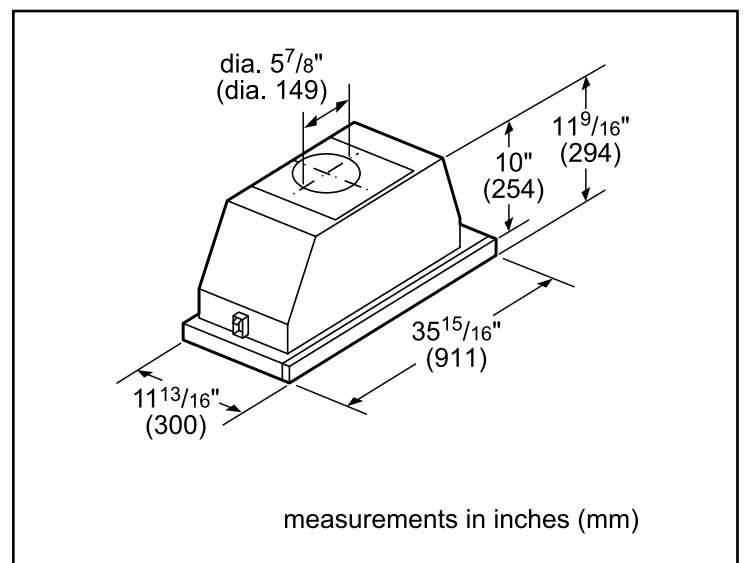

Dimensions & Weight

Overall appliance dimensions (width of canopy included) (HxWxD)	11 9/16" x 35 7/8" x 11 13/16"
Minimum distance above cooktop / range cooking surface	Min. 24" electric / 29 1/2" gas
Diameter of air duct top	6"
Diameter of air duct back	6"
Net weight	32.5 lbs

Notes: All height, width and depth dimensions are shown in inches. BSH reserves the absolute and unrestricted right to change product materials and specifications, at any time, without notice. Consult the product's installation instructions for final dimensional data and other details prior to making cutout.

36" Pull-Out Hood

500 Series – Stainless Steel HUI56551UC

AHAM Performance Values

Exhaust	Duct Size	Pressure (in. H2O)		Power (W)		CFM		Sones	
		High Speed	Working Speed	High Speed	Working Speed	High Speed	Working Speed	High Speed	Working Speed
Vertical	6"	0.1	0.025	314	182	470	200	9.5	2.5
Vertical	6"	0.1	0.025	304	176	470	200	9.5	2.5

Installation Details

Accessories: To purchase Bosch accessories, cleaners & parts please visit www.bosch-home.com/us/store or call 1-800-944-2904 (Mon to Fri 5 am to 6 pm PST, Sat 6 am to 3 pm PST).

Notes: All height, width and depth dimensions are shown in inches. BSH reserves the absolute and unrestricted right to change product materials and specifications, at any time, without notice. Consult the product's installation instructions for final dimensional data and other details prior to making cutout.