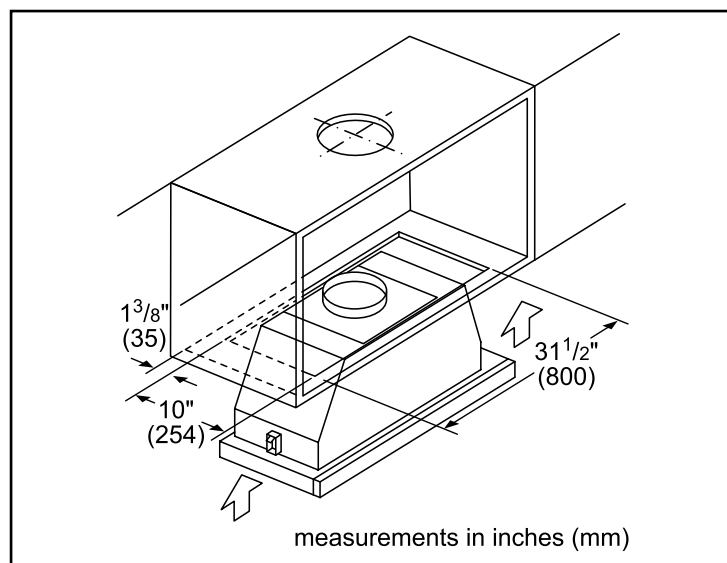

Dimensions & Weight

Overall appliance dimensions (width of canopy included) (HxWxD)	11 9/16" x 35 7/8" x 11 13/16"
Minimum distance above cooktop / range cooking surface	Min. 24" electric / 29 1/2" gas
Diameter of air duct top	6"
Diameter of air duct back	6"
Net weight	32.5 lbs

Notes: All height, width and depth dimensions are shown in inches. BSH reserves the absolute and unrestricted right to change product materials and specifications, at any time, without notice. Consult the product's installation instructions for final dimensional data and other details prior to making cutout.

36" Pull-Out Hood

500 Series – Stainless Steel HUI56551UC

AHAM Performance Values

Exhaust	Duct Size	Pressure (in. H2O)		Power (W)		CFM		Sones	
		High Speed	Working Speed	High Speed	Working Speed	High Speed	Working Speed	High Speed	Working Speed
Vertical	6"	0.1	0.025	314	182	470	200	9.5	2.5
Vertical	6"	0.1	0.025	304	176	470	200	9.5	2.5

Installation Details

Accessories: To purchase Bosch accessories, cleaners & parts please visit www.bosch-home.com/us/store or call 1-800-944-2904 (Mon to Fri 5 am to 6 pm PST, Sat 6 am to 3 pm PST).

Notes: All height, width and depth dimensions are shown in inches. BSH reserves the absolute and unrestricted right to change product materials and specifications, at any time, without notice. Consult the product's installation instructions for final dimensional data and other details prior to making cutout.