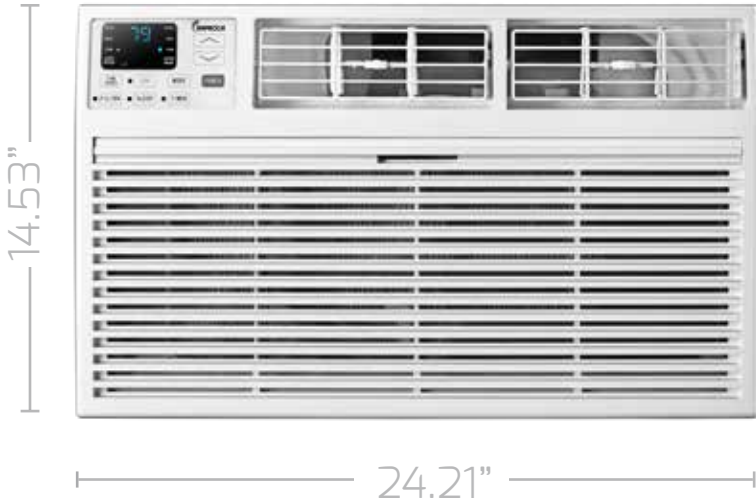

# Through-the-Wall Air Conditioner

12,000 BTU, Covers 450-550 Sq. Ft.

**4 modes – Cool, Fan, Dry, Auto**

**DIMENSIONS**

Unit Size: (WxDxH) 24.21" x 20.28" x 14.53"

Carton: (WxDxH) 28.35" x 26.97" x 17.72"

Weight: (Net/Gross) 69.7/81.1 lbs.

UPC Code: 810941031670

WiFi

Stay connected & control your air conditioner while your away

**LED**

LED Digital Display  
Simple to control the temperature & fan speeds

Remote Controller

Adjust controls and settings from anywhere in the room

Auto Restart

Unit resumes operating with previous settings when powered on

8-Way Air Directions

Guide the air flow: up or down, right or left

4 Cooling-Speed Settings

Set your comfortability, select Low, Medium, High, or Auto Fan

Eco Energy Saver Mode

Unit turns off when desired temperature is reached

Sleep Mode

Adjusts the temperature while you're asleep to save energy

Clean Filter Indicator

Maximize cooling by cleaning your filter when indicated