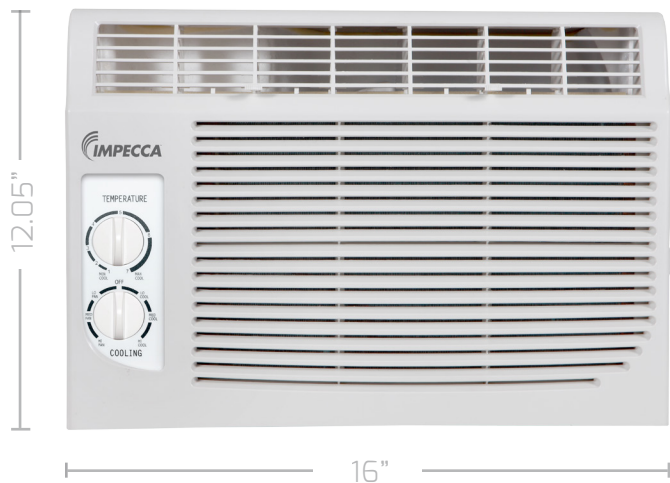

Mini Window Air Conditioner

5,000 BTU, Covers 75-150 Sq. Ft.

Mechanical Control
Simple to Control the
Temperature & Fan Speeds

Auto Restart
Automatically resume previous
settings when turning the unit back on

2-Way Air Directions
Guide the air flow: up or down

3 Cooling & Fan Speeds
Reduce noise level and save money
with lowered cooling and fan settings

Fixed Chassis Type

R32 Refrigerant

DIMENSIONS

Unit Size: (WxDxH) 16 x 13.19 x 12.05"

Window Mounting Kit: (W/H) 23-36" / 13"

Carton: (WxDxH) 17.91 x 15.35 x 14.96"

Weight: lbs. (Net/Gross) 36/40

UPC Code: 810941021374

IWA05-KM15

Simply Impeccable

www.impecca.com | info@impecca.com | 866-954-4440