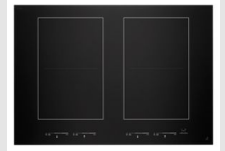

JIC4730HB

Dimensions

Depth: 21.0 in

Height: 0-3/16 in

Width: 30.0 in

Controls

Infinite Heat Controls: No

Electrical

Hz: 60

Watts: 7400

Power Cord Included: Yes

Design Type

Design Expression: Oblivion Glass