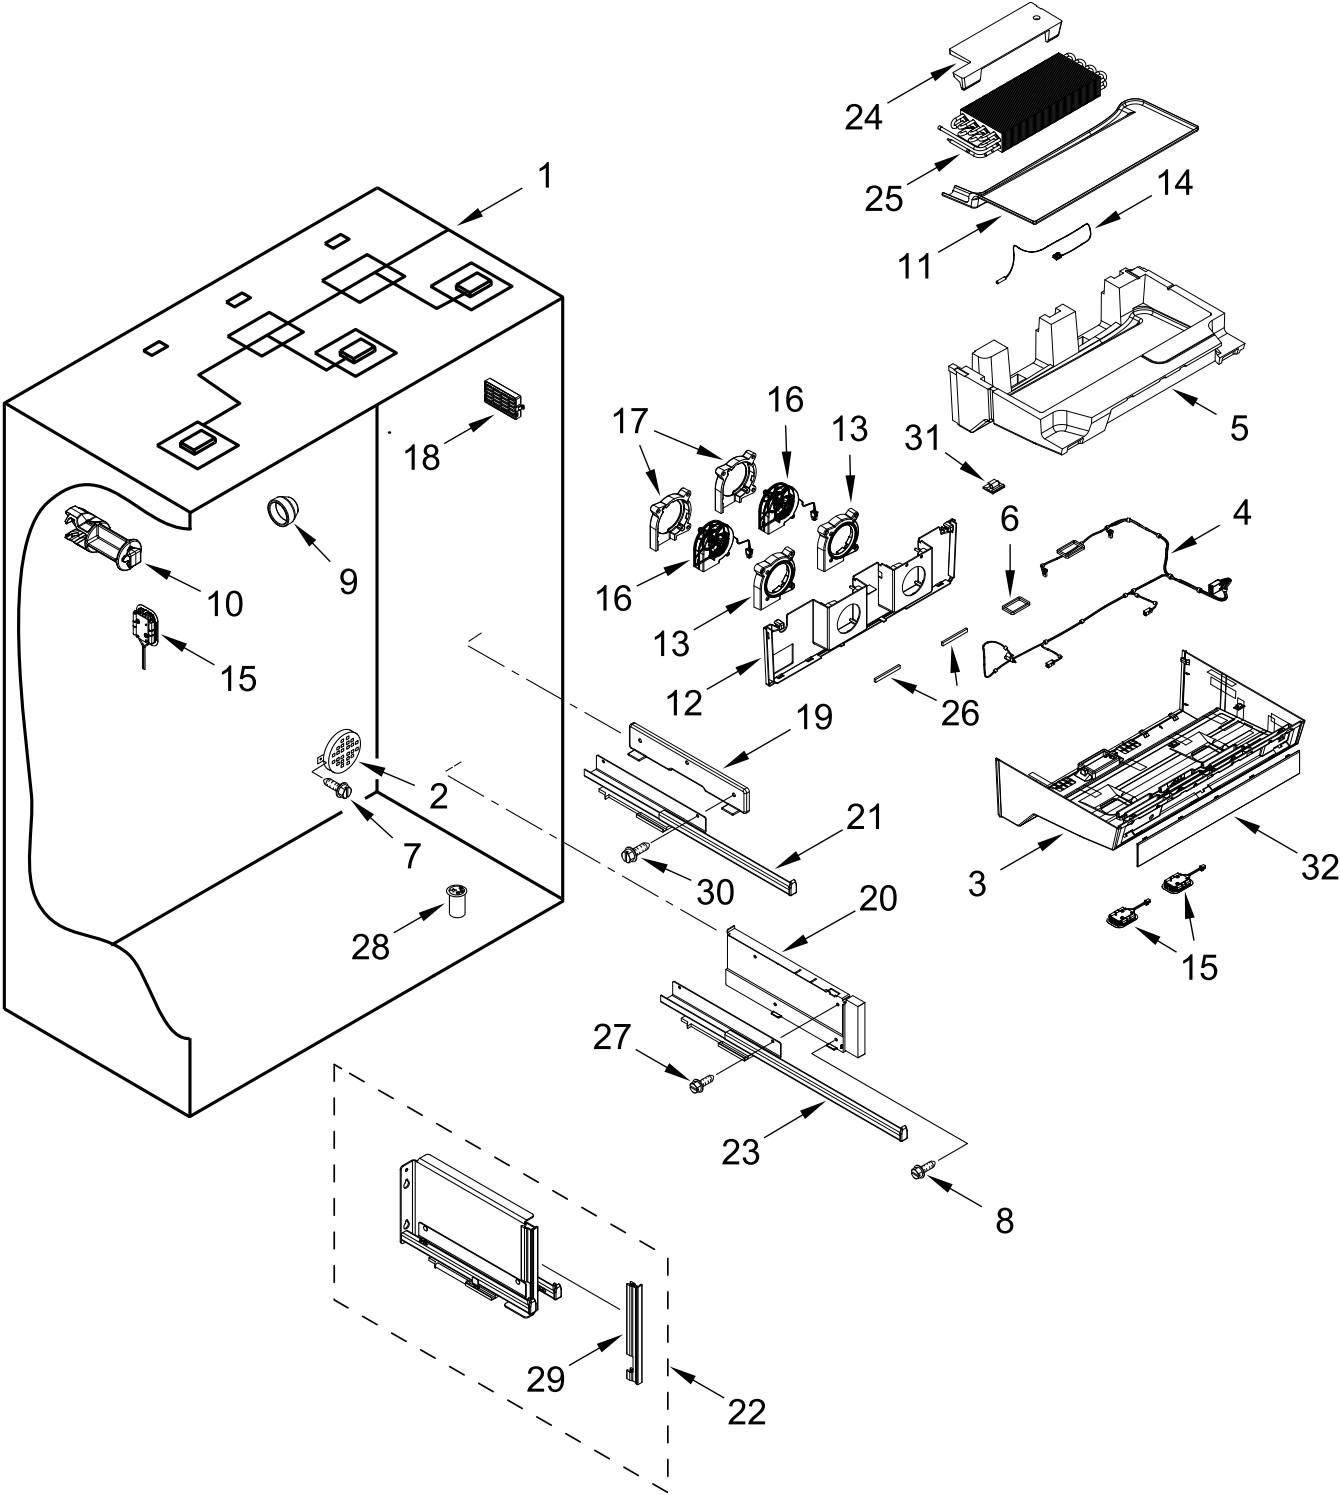

REFRIGERATOR LINER PARTS

REFRIGERATOR LINER PARTS

<u>Illus. No.</u>	<u>Part No.</u>	<u>Description</u>	<u>Illus. No.</u>	<u>Part No.</u>	<u>Description</u>	<u>Illus. No.</u>	<u>Part No.</u>	<u>Description</u>
1		Liner, Refrigerator (Not Servicable)	12	W10555484	Cover, Evaporator (Rear)	23		Slide, Deli Pan
2	W10600588	Cover, Air Return	13	W10538315	Housing, Fan (Front)		W10569890	Left Hand
3	W10555476	Cover, Evaporator	14	W10667607	Thermistor		W10615641	Right Hand
4	W10565852	Assembly, Evaporator Wire (Includes Evaporator Thermistor)	15	W11229041	Assembly, LED Module	24	W10555472	Insulation, Evaporator (Upper)
5	W10555478	Insulation, Evaporator (Lower)	16	W10704104	Fan, Icebox	25	W11267081	Assembly, Evaporator
6	W10638137	Gasket, Evaporator Outlet	17	W10538317	Housing, Fan (Rear)	26	W10740077	Gasket, Evaporator Housing (Rear)
7	487539	Screw (Stainless)	18	W10315189	Filter, Air	27	8533929	Screw
8	W10215666	Screw	19	W10569850	Spacer, Crisper	28	2171931	Body, Valve Tube
9	W10699426	Support, Evaporator Assembly	20		Spacer, Deli	29	W10703833	Bracket, Crisper
10	W10555493	Clip, Evaporator Mounting		W10569847	Left Hand	30	8533928	Screw
11	W10555480	Shield, Evaporator Heat		W10569844	Right Hand	31	W10741189	Clip, Wiring
			21		Slide, Crisper Pan	32	W10776331	Assembly, User Interface
				W10569887	Left Hand			
				W10569886	Right Hand			
			22	W10582976	Assembly, Center Support