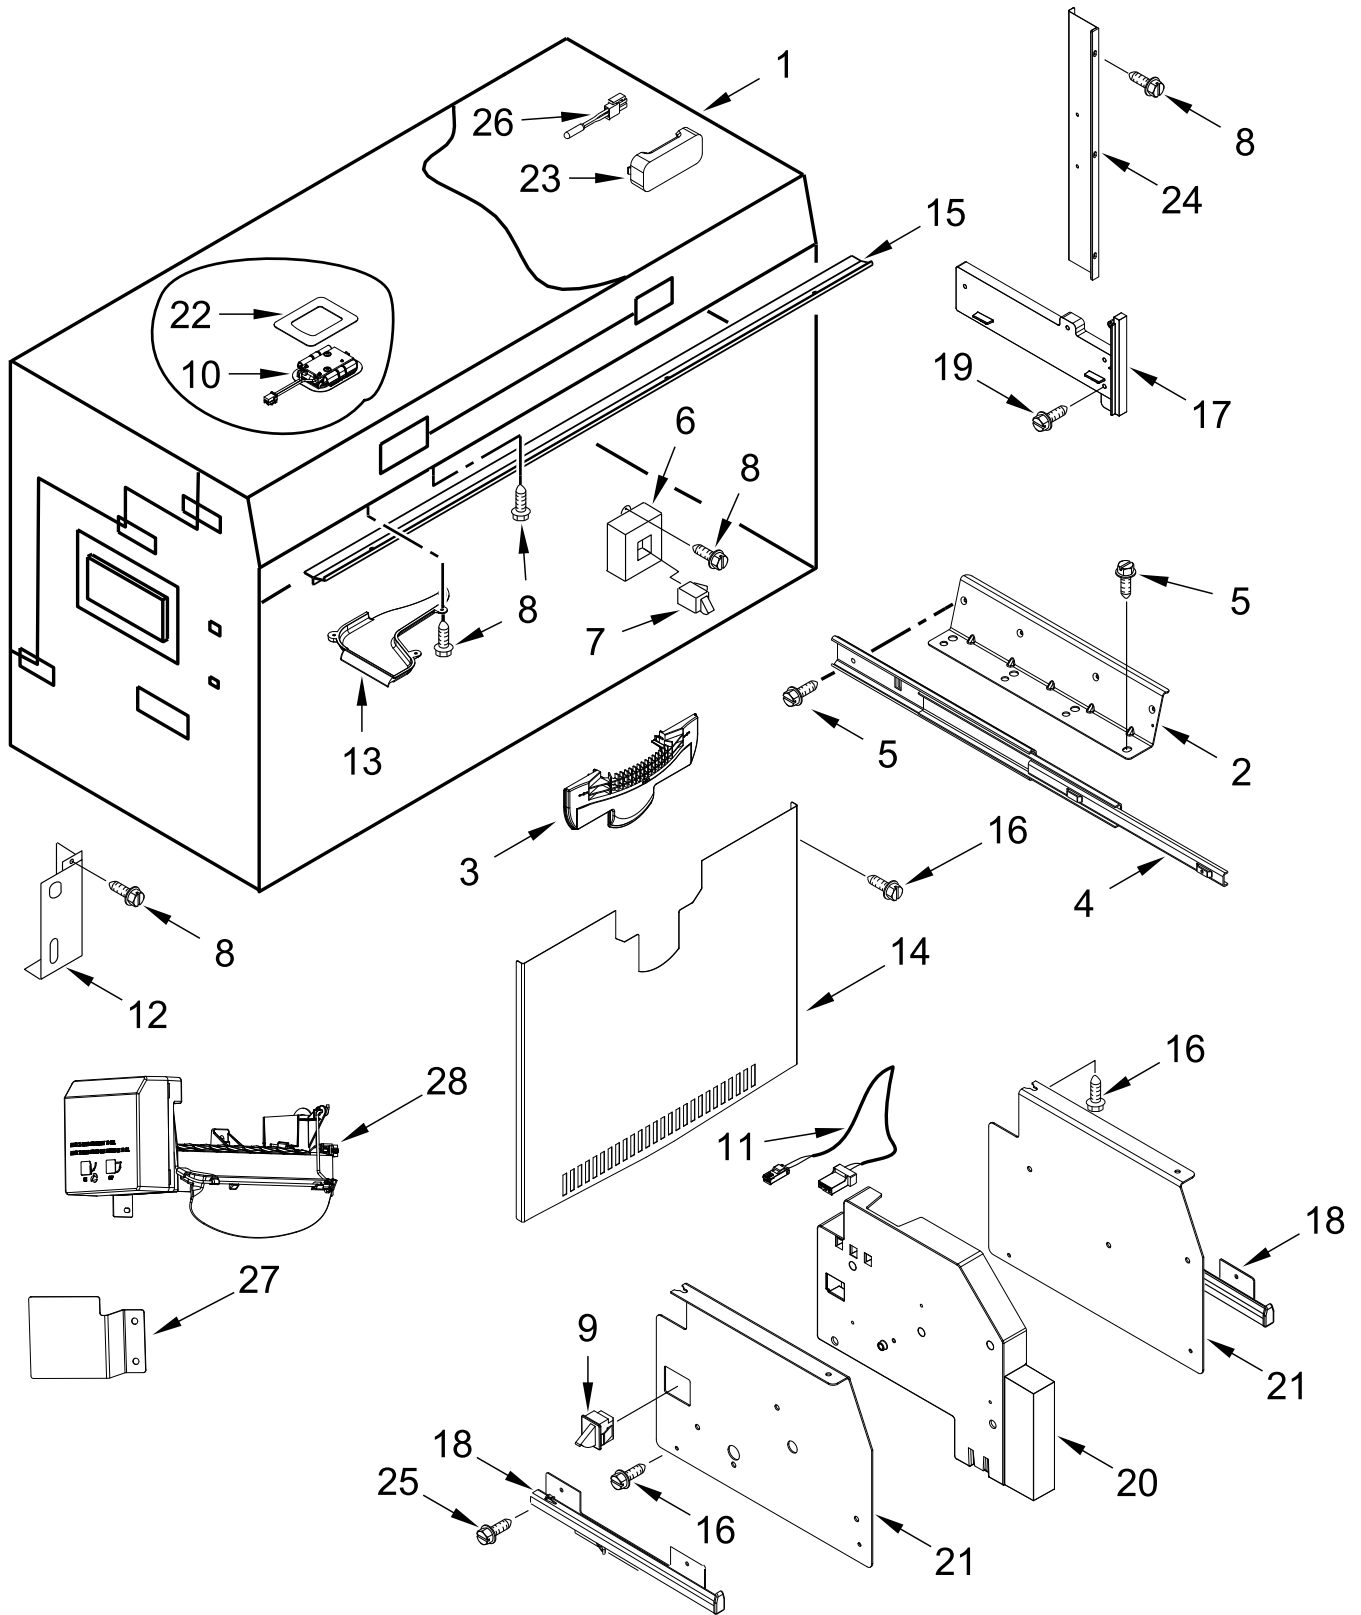

FREEZER LINER AND ICEMAKER PARTS

FREEZER LINER AND ICEMAKER PARTS

<u>Illus. No.</u>	<u>Part No.</u>	<u>Description</u>	<u>Illus. No.</u>	<u>Part No.</u>	<u>Description</u>	<u>Illus. No.</u>	<u>Part No.</u>	<u>Description</u>
1		Liner, Freezer (Not Servicable)	13	W10552980	Duct, Air Flow	22	W10672548	Shim, LED
			14	W11523756	Cover, Evaporator	23	W10609678	Cover, Thermistor
2		Support, Drawer Slide	15	W10710400	Assembly, Air Deflector	24	W10538780	Assembly, Evaporator Cover Rail
	W10744328	Grey				25	488163	Screw
3		Grille, Freezer Air	16	W10001160	Screw (Stainless)	26	W11602767	Thermistor, Evaporator (Includes Clip)
	W10541687	Grey	17		Spacer, Drawer Left Hand	27	W11639152	Extension, Icemaker Wiring Cover
4	W11415033	Slide, Freezer Basket		W10664384	Grey Right Hand	28	W11322220	Assembly, Icemaker
5	W10061370	Screw		W10664382	Grey			
6		Cover, Light Switch	18		Slide, Freezer Bin			
	W10606833	Grey		2306117	Left Hand			
7	W11520473	Switch, Light		2306116	Right Hand			
8	486194	Screw	19	488163	Screw			
9	W10847850	Switch, Light	20		Divider, Freezer			
10	W11229041	Assembly, LED Module		W10600628	Grey			
11	W10568445	Assembly, Ice Bucket Switch Wire	21		Support, Slide			
				W10600630	Left Hand			
12	W11575966	Cover, Icemaker Wiring		W10600626	Right Hand