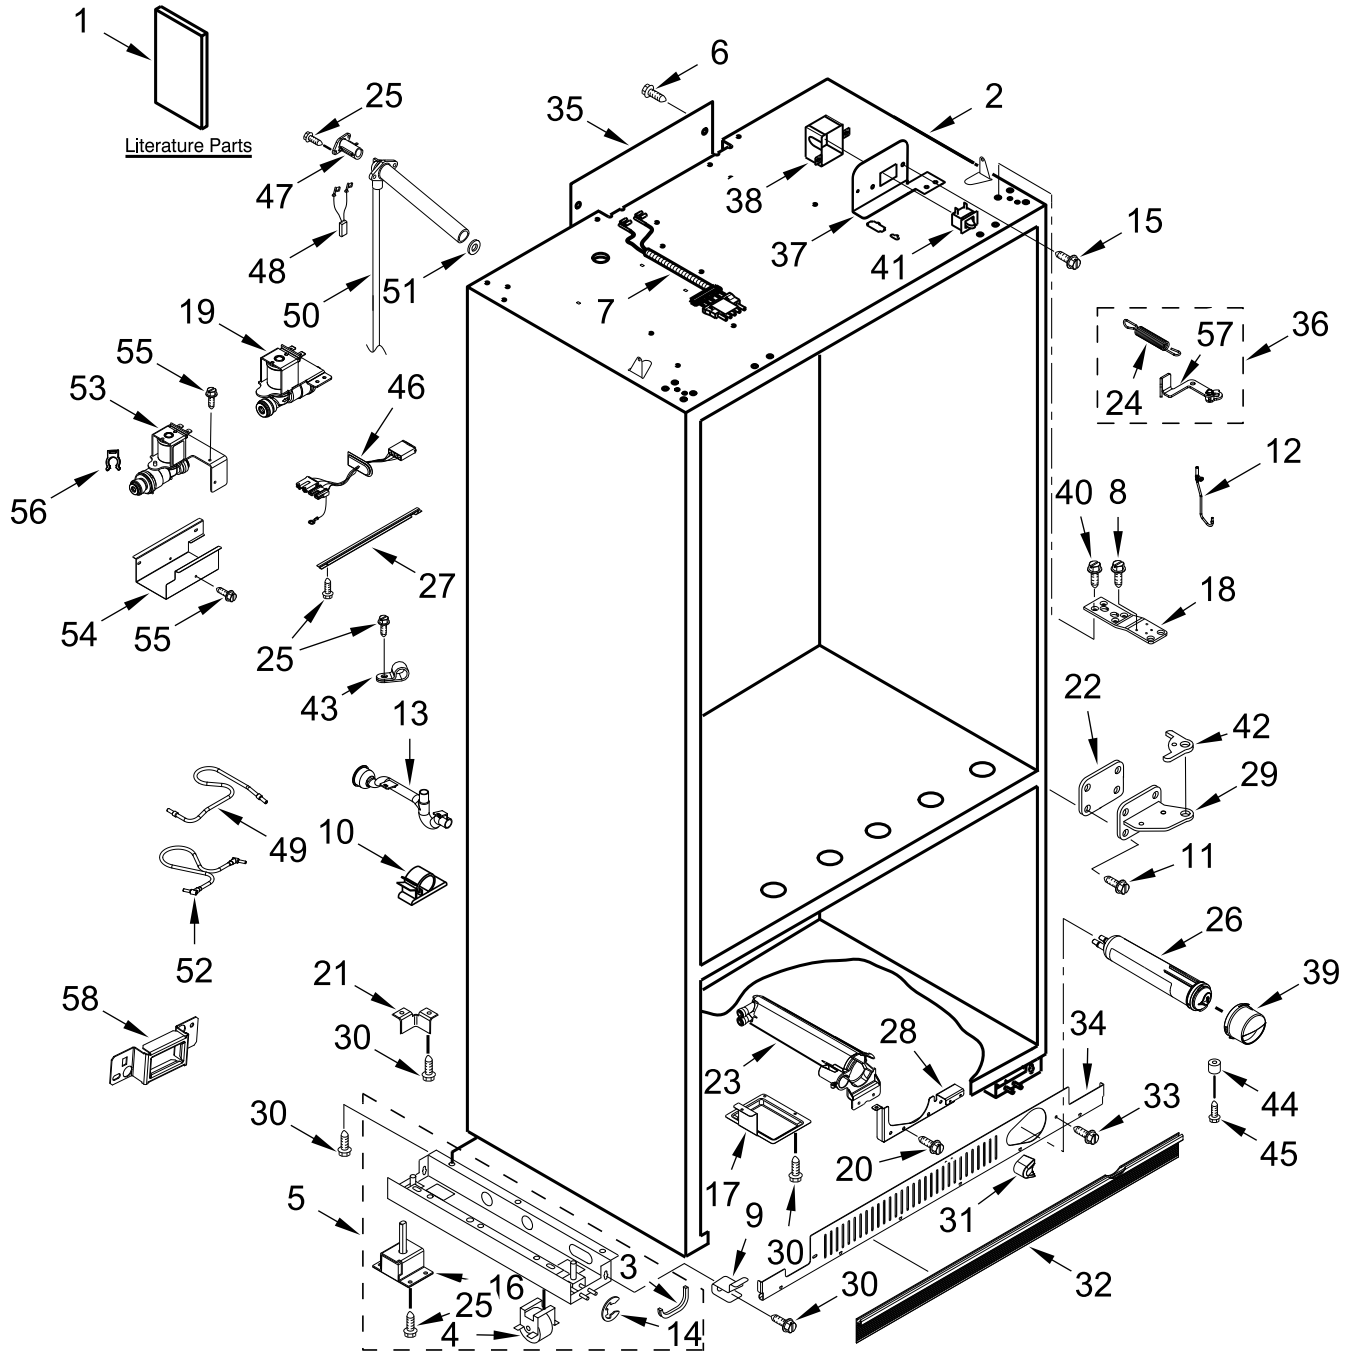

# CABINET PARTS

<u>Illus.</u> <u>No.</u>	<u>Part No.</u>	<u>Description</u>	<u>Illus.</u> <u>No.</u>	<u>Part No.</u>	<u>Description</u>	<u>Illus.</u> <u>No.</u>	<u>Part No.</u>	<u>Description</u>
1		Literature Parts	18	2257644	Hinge, Top	39		Cap, Water Filter
	W11511883	Use and Care Guide	19	W10578757	Valve, Isolation (No Flow Washer)		W10797527	Black
	W11112727	Energy Guide				40	W11370632	Screw
	W11511881	Installation Instructions	20	8533928	Screw	41	W10847852	Switch, Rocker
	W11511887	Wiring Diagram	21	2006617	Bracket, Base Support (Rear)	42	W10188434	Cover, Gap (Bottom)
	W11511885	Tech Sheet	22	2207470	Shim, Door Hinge	43	M0108107	Clamp, Tube
2		Cabinet (Not Serviced)	23	W10121140	Housing, Water Filter	44	2005433	Spacer
3	2307584	Grommet, Crossover Tube	24	2221242	Spring, Door Closure (Green)	45	9741232	Screw
4	W10138054	Assembly, Roller	25	486194	Screw	46	W11479397	Assembly, Water Valve Wire
5		Assembly, Support Base	26	W10121146	Filter, Water	47	2221240	Heater, Fill Tube
	W10279275	Left Hand	27	2320559	Support, Valve	48	W10482373	Assembly, Fill Tube Heater Wire
	W10138423	Right Hand	28	W10674648	Bracket, Filter	49	W10619899	Tube, Filter Inlet
6	1163283	Screw	29	2005101	Hinge, Door	50	2317847	Assembly, Water Inlet Tube
7	W10745694	Assembly, Top Switch Jumper Wire	30	W10001250	Screw	51	1106508	Gasket, Seal
			31		Button, Water Filter	52	W10635851	Tube, Filter Outlet
8	8281164	Screw (Stainless)		2260503B	Black Skirt, Grille	53	W10574769	Valve, Solenoid
9	2307640	Bracket, Grill Mounting	32		Black	54	W10619291	Shield, Valve Electrical
10	W10663352	Clip	33	W10005050	Screw	55	487871	Screw
11	W10162602	Screw	34	W10189196	Grille, Bottom	56	W10782423	Locking Ring (1/4")
12	W10577944	Line, Water	35	2215612	Cover, Air Duct		W10782424	Locking Ring (5/16)
13	W11291510	Assembly, Drain Tube	36		Assembly, Light Switch Cam	57		Arm, Door Closer Extension
14	2006841	Ring, Retainer		2307857	Right Hand		W10728112	Right Hand
15	487415	Screw	37		Bracket, Switch		W11356980	Cover, Safety Switch
16	2005032	Leveler, Adjustable		W11610479	Right Hand			
17	2318189	Tray, Filter Drip	38	W11533762	Cover, Switch	58		