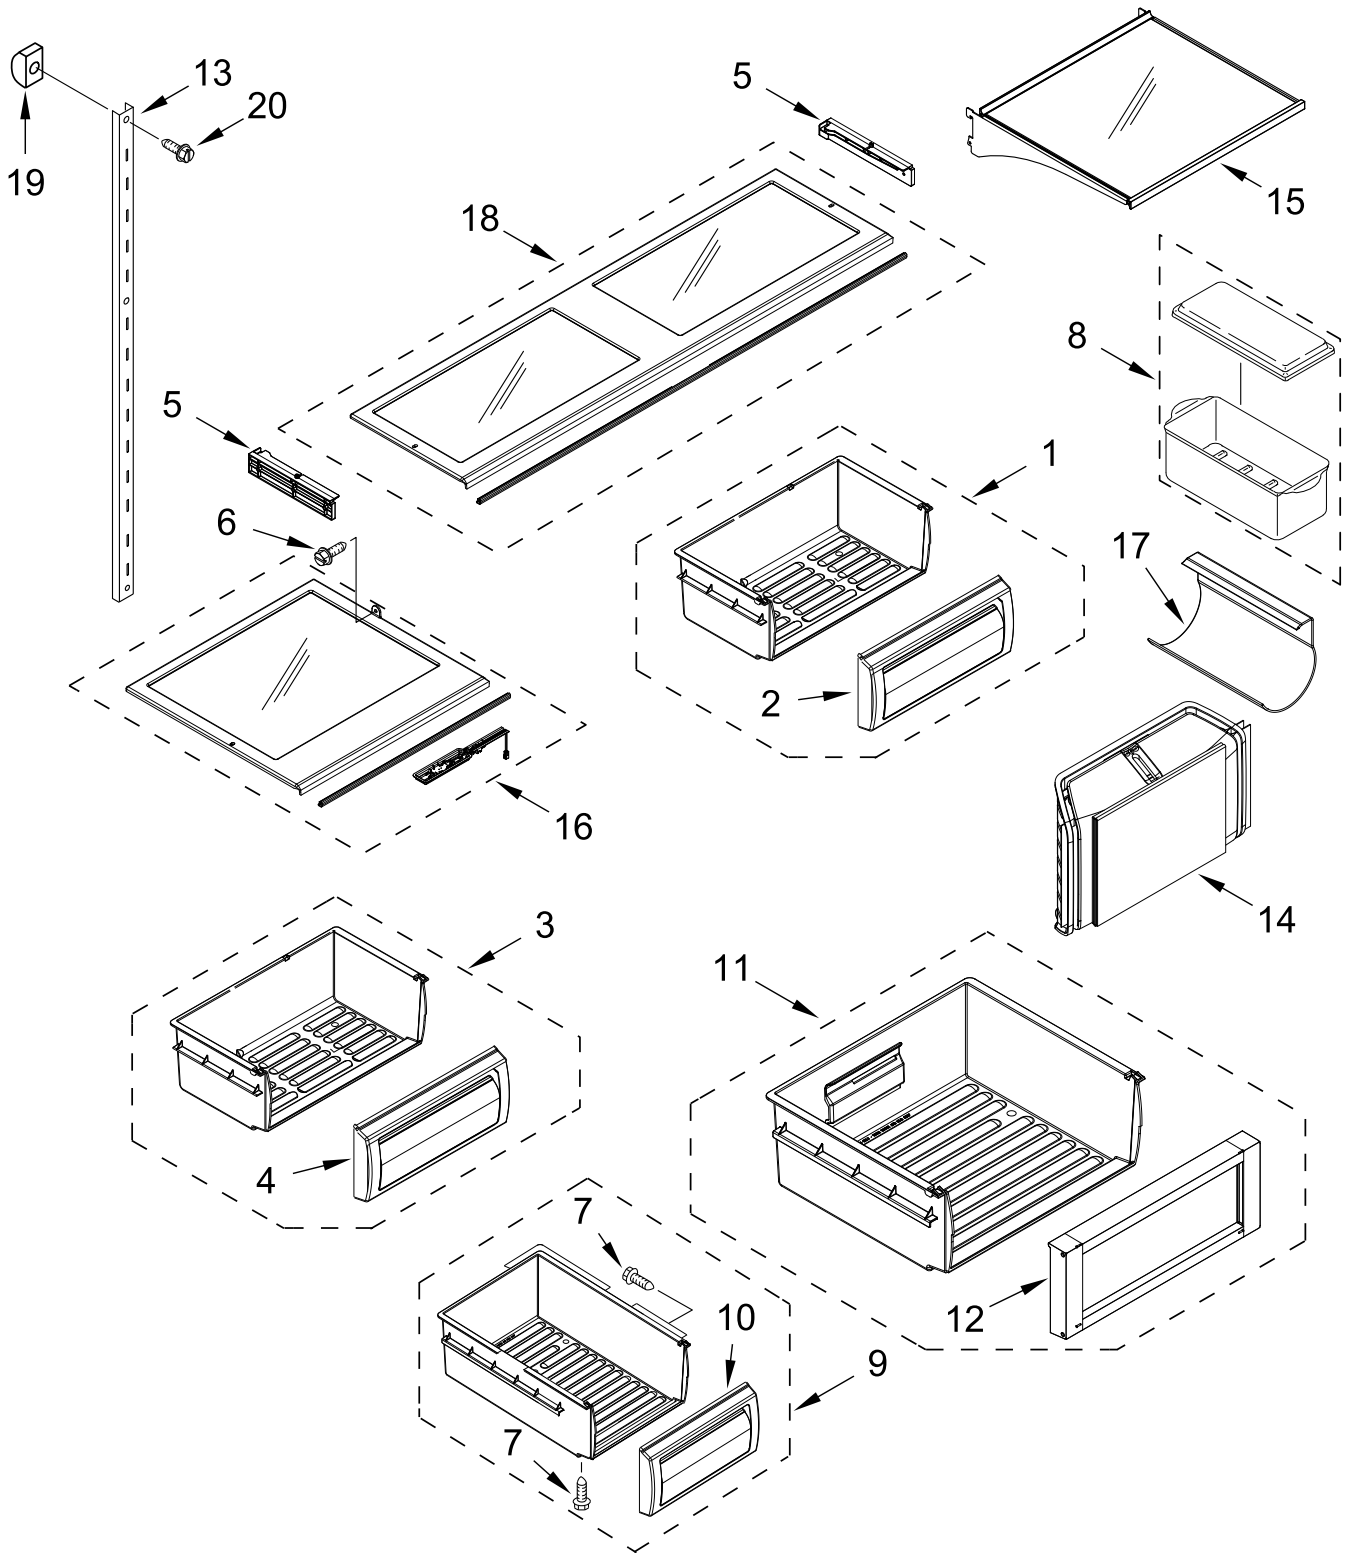

SHELF PARTS

SHELF PARTS

<u>Illus. No.</u>	<u>Part No.</u>	<u>Description</u>	<u>Illus. No.</u>	<u>Part No.</u>	<u>Description</u>	<u>Illus. No.</u>	<u>Part No.</u>	<u>Description</u>
1	W10529577	Assembly, Crisper Pan	8	2221071	Assembly, Egg Bin	15	W10568582	Assembly, Shelf
2	W10529562	Assembly, Crisper Pan Front	9	W10600690	Assembly, Ice Pan	16	W10578291	Cover, Deli Bin
3	W10529581	Assembly, Deli Pan	10	W10600687	Assembly, Ice Pan Front	17	W10701859	Rack, Wine
4	W10529566	Assembly, Deli Pan Front	11	W10609697	Assembly, Freezer Pan	18	W10578296	Cover, Crisper
5		Support, Crisper Cover	12	W10609699	Assembly, Freezer Pan Front	19	520965	Support, Ladder
		Left Hand	13		Ladder, Shelf Side	20	W10808291	Screw
	W10569854	Grey		W10569878	Grey			
		Right Hand			Center			
	W10569853	Grey		W10633564	Grey			
6	488568	Screw (Stainless)	14	W10826105	Assembly, Produce Preserver			
7	488886	Screw