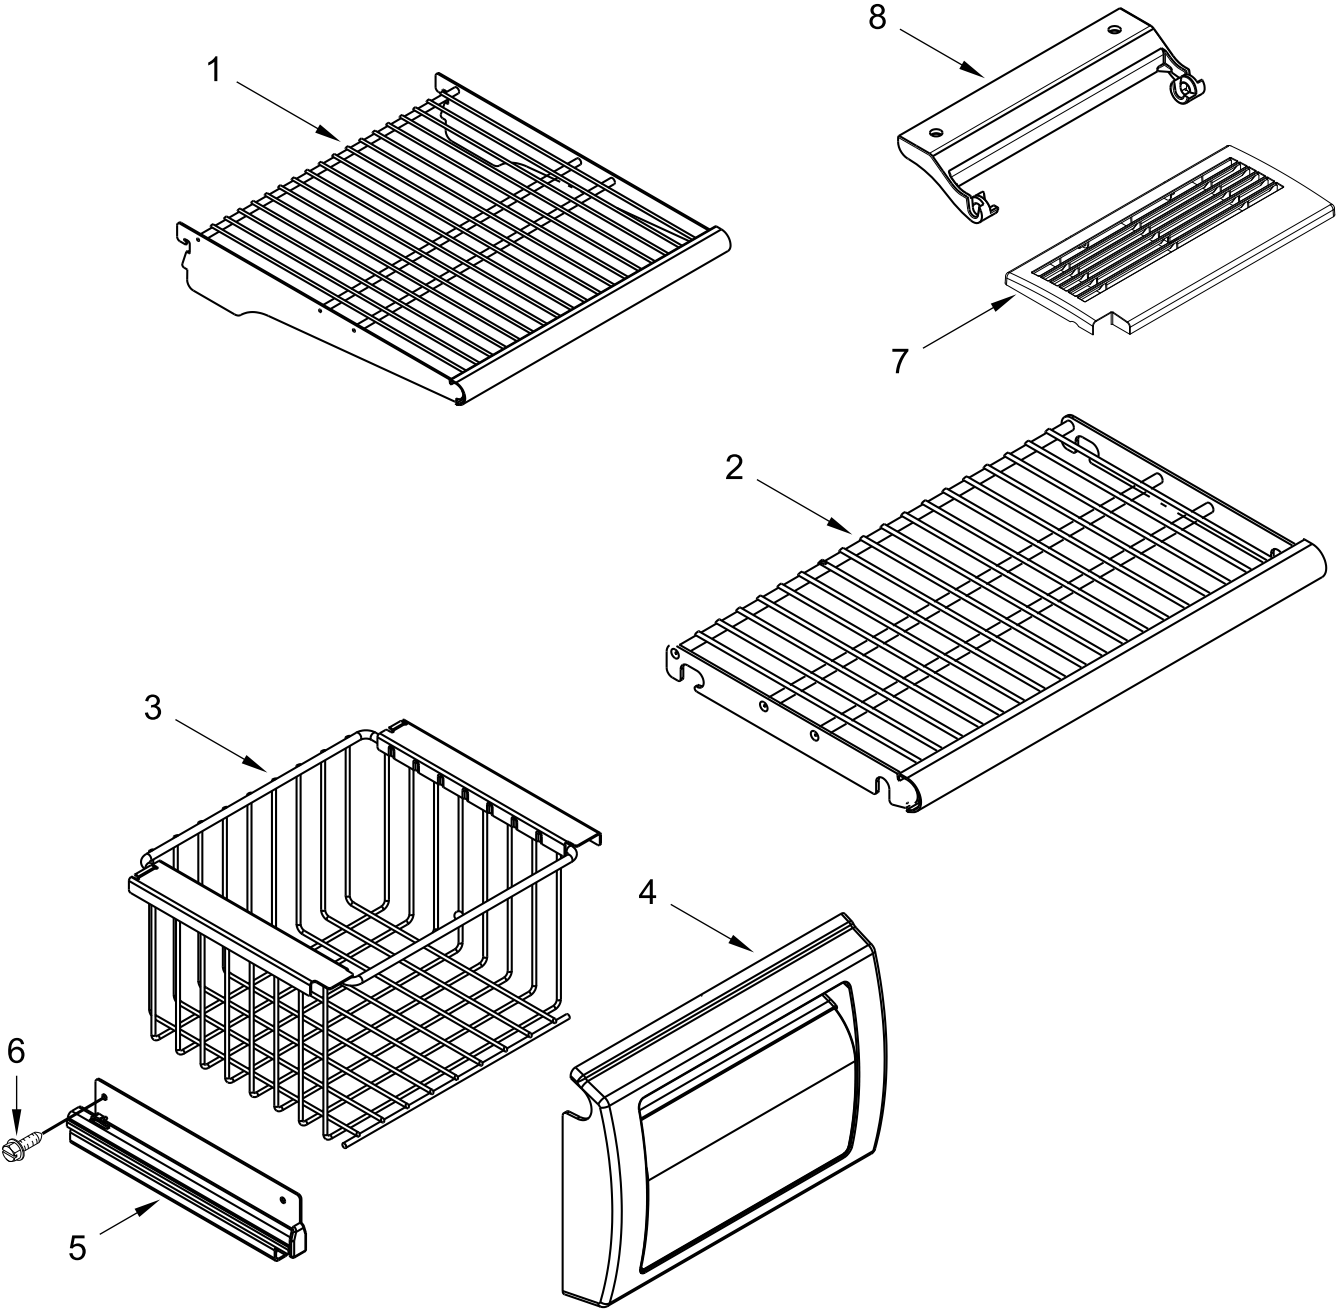

FREEZER SHELF PARTS

FREEZER SHELF PARTS

<u>Illus.</u> <u>No.</u>	<u>Part No.</u>	<u>Description</u>	<u>Illus.</u> <u>No.</u>	<u>Part No.</u>	<u>Description</u>	<u>Illus.</u> <u>No.</u>	<u>Part No.</u>	<u>Description</u>
1	W11602367	Shelf, Wire	5		Slide, Basket	7	W11567119	Cover, Icemaker
2	W11603230	Shelf, Fixed		2259318	Left Hand	8	W10749631	Bracket, Icemaker Cover
3	W11602366	Basket, Freezer		2259317	Right Hand			
4	W11410135	Front, Freezer Basket	6	8533928	Screw