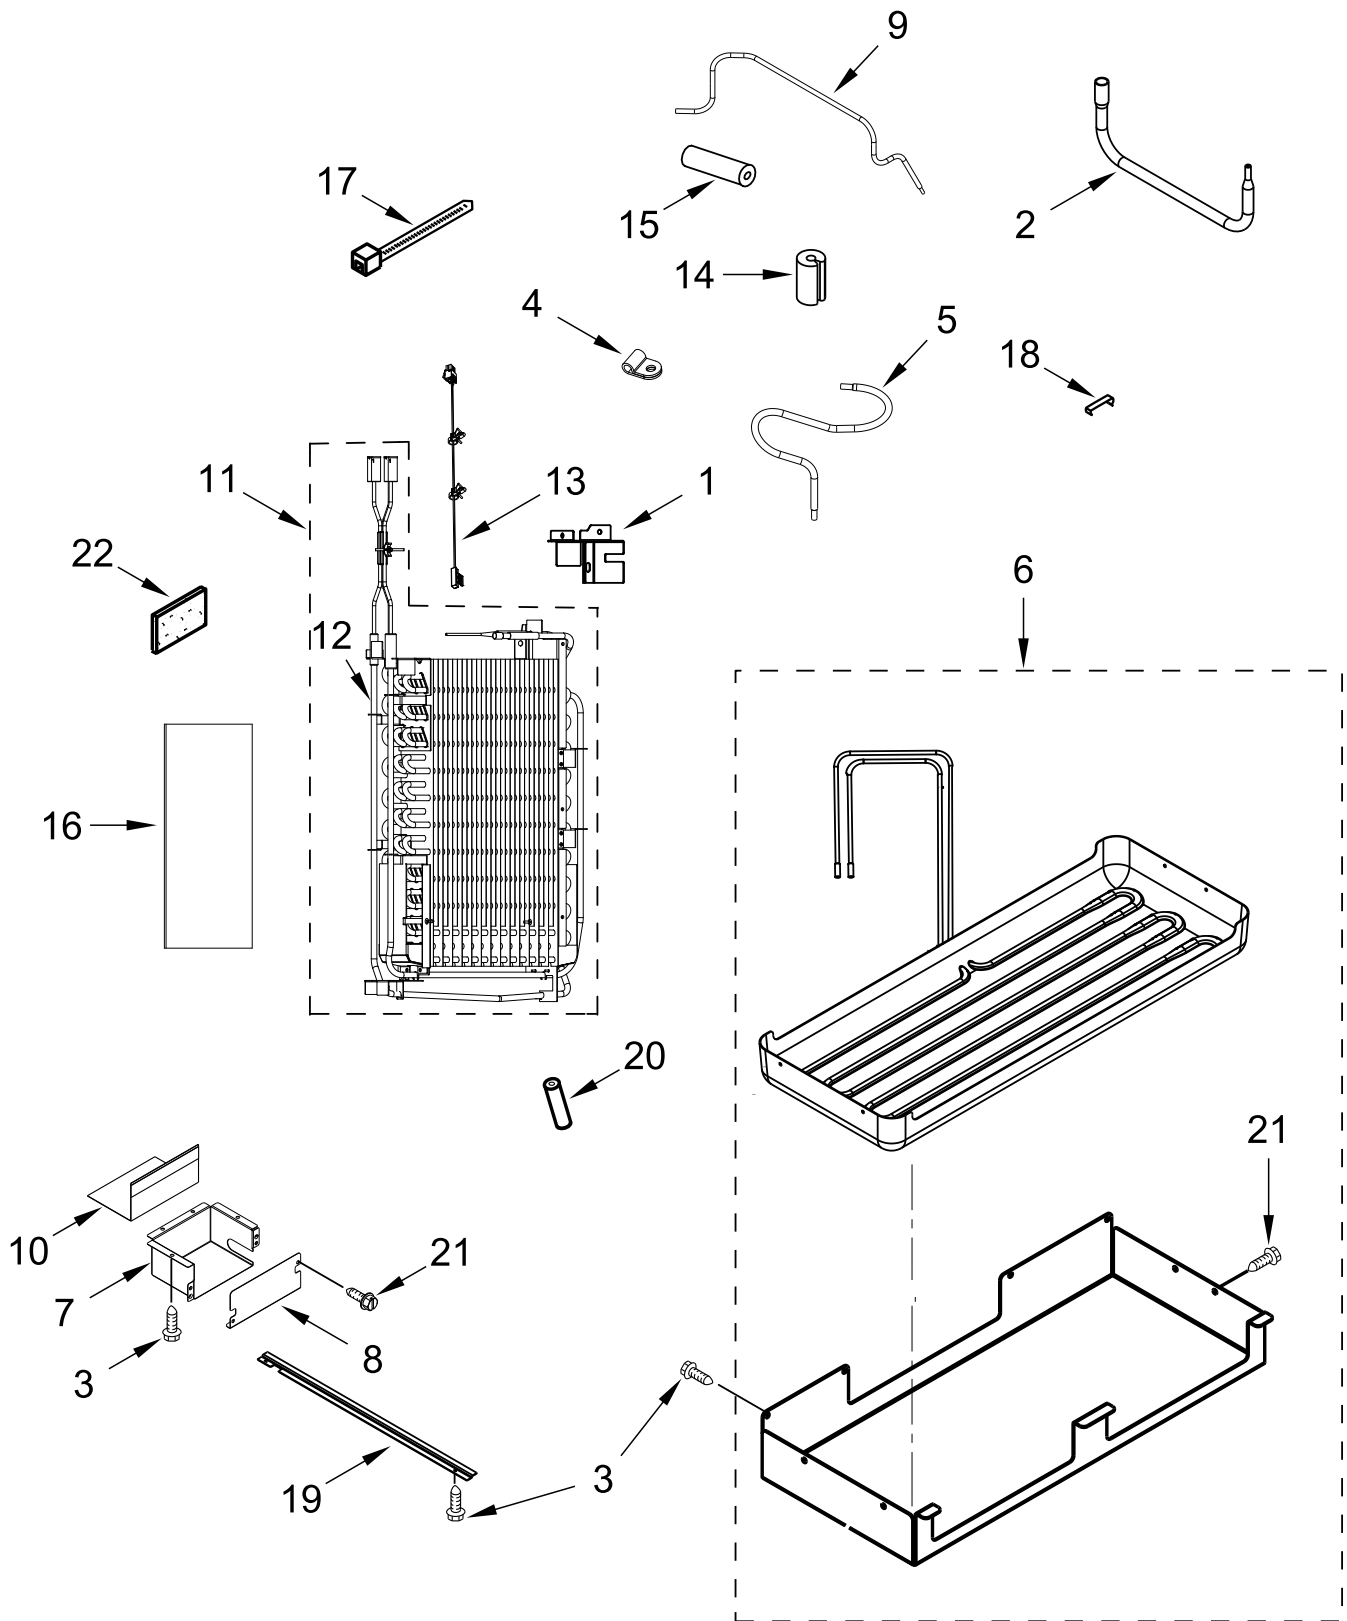

LOWER UNIT AND TUBE PARTS

LOWER UNIT AND TUBE PARTS

<u>Illus.</u> <u>No.</u>	<u>Part No.</u>	<u>Description</u>	<u>Illus.</u> <u>No.</u>	<u>Part No.</u>	<u>Description</u>	<u>Illus.</u> <u>No.</u>	<u>Part No.</u>	<u>Description</u>
1	W11463140	Bracket, Evaporator Right Top	11	W11439436	Assembly, Evaporator and Heater	14	W10413009	Grommet, Air Return
2	W11530767	Tube, Transition (Drier/Restrictor)			(Also Order the Following Lokring Parts)	15	W10303521	Sleeve
3	486194	Screw				16	W11475798	Gasket, Evaporator Bypass
4	2221070	Clamp, Tube		W11504450	4/1.8 NR MS 00	17	2155774	Tie, Wire
5	W11444578	Tube, Oil Trap Suction			(Capillary Tube to Evaporator)	18	W10169509	Clip, Heat Exchanger
6	W11491712	Assembly, Drain Pan		W11506620	8 NK AL 00	19	2320554	Support, Drain Pan
7	W10309012	Cover, Wiring			(Suction Line to Evaporator)	20	2215648	Dampener
8	W10321048	Cover, Wire Box				21	304392	Screw
9	W11444570	Tube, Discharge	12	W11267072	Heater, Defrost	22	2169104	Insulation, Sound Deadening
10	W10321050	Shelf, Wiring Cover	13	W11549269	Thermistor, Evaporator