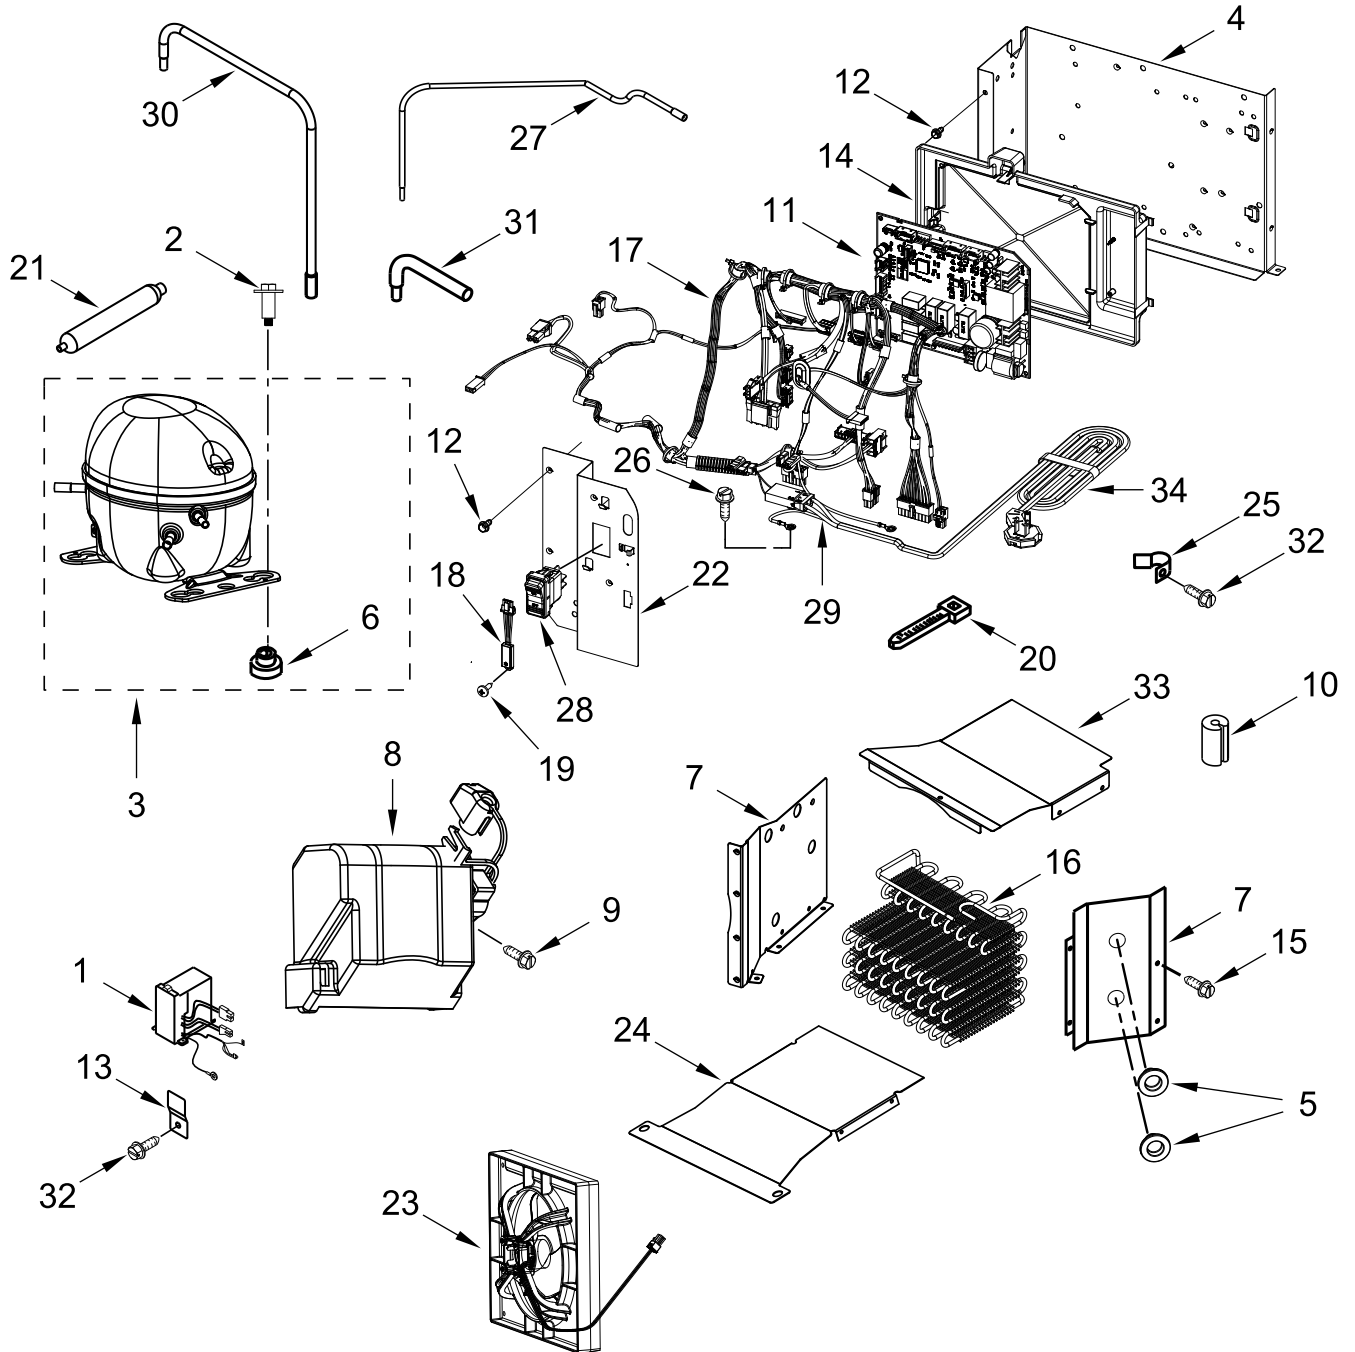

UPPER UNIT PARTS

UPPER UNIT PARTS

<u>Illus.</u> <u>No.</u>	<u>Part No.</u>	<u>Description</u>	<u>Illus.</u> <u>No.</u>	<u>Part No.</u>	<u>Description</u>	<u>Illus.</u> <u>No.</u>	<u>Part No.</u>	<u>Description</u>
1	W11411269	Assembly, Inverter Box	13	2256328	Bracket, Inverter Mounting	22	W11435371	Bracket, Control Assembly
2	489473	Screw	14	W11435369	Housing, Control Board	23	W11464545	Assembly, Condenser Fan
3	W11332037	Compressor (Also Order the Following Lokring Parts)	15	1157158	Screw	24	W11443119	Bracket, Condenser Bottom
	W11504415	8.5/8 NR MS 00 (Suction Tube to Compressor)	16	W11408149	Condenser (Also Order the Following Lokring Parts)	25	W11242280	Clamp, Power Cord
	W11504431	7/5 NR MS 00 (High Pressure Side to Compressor)		W11504445	5/4 NR MS 00 (High Side to Condenser)	26	487294	Screw
	W11504416	8.5/6 NR MS 00 (Process Tube to Compressor)		W11504445	5/4 NR MS 00 (Suction Line to Condenser)	27	W11460409	Tube, Heat Loop Transition
4	W10550831	Housing, Control Board Mounting	17	W11421662	Harness, Unit Wire	28	W11311927	Switch, Power Disconnect
5	W10587113	Grommet	18	W11482040	Sensor, Relative Humidity	29	2310195	Assembly, Jumper Wire (Power Switch to Power Cord)
6	2183042	Grommet	19	W10068580	Screw	30	W11411473	Tube, Drier Transition
7		Support, Condenser	20	2155774	Tie, Wire	31	W11482820	Tube, Process
	W11443116	Left Hand	21	W10805035	Drier (Service Drier Without Dye)	32	486194	Screw
	W11443117	Right Hand			(Also Order the Following Lokring Parts)	33	W11443120	Cover, Condenser Support
8	W11235263	Assembly, Compressor Cover		W11504445	5/4 NR MS 00 (Heat Loop to Drier)	34	2310196	Cord, Power REFRIGERANT CHARGE 79 grams (R600a)
9	9741232	Screw		W11504432	6/5 NR MS 00 (Capillary Tube to Drier)			
10	2319835	Grommet, Condenser						
11	W11619405	Control, Electronic						
12	487415	Screw