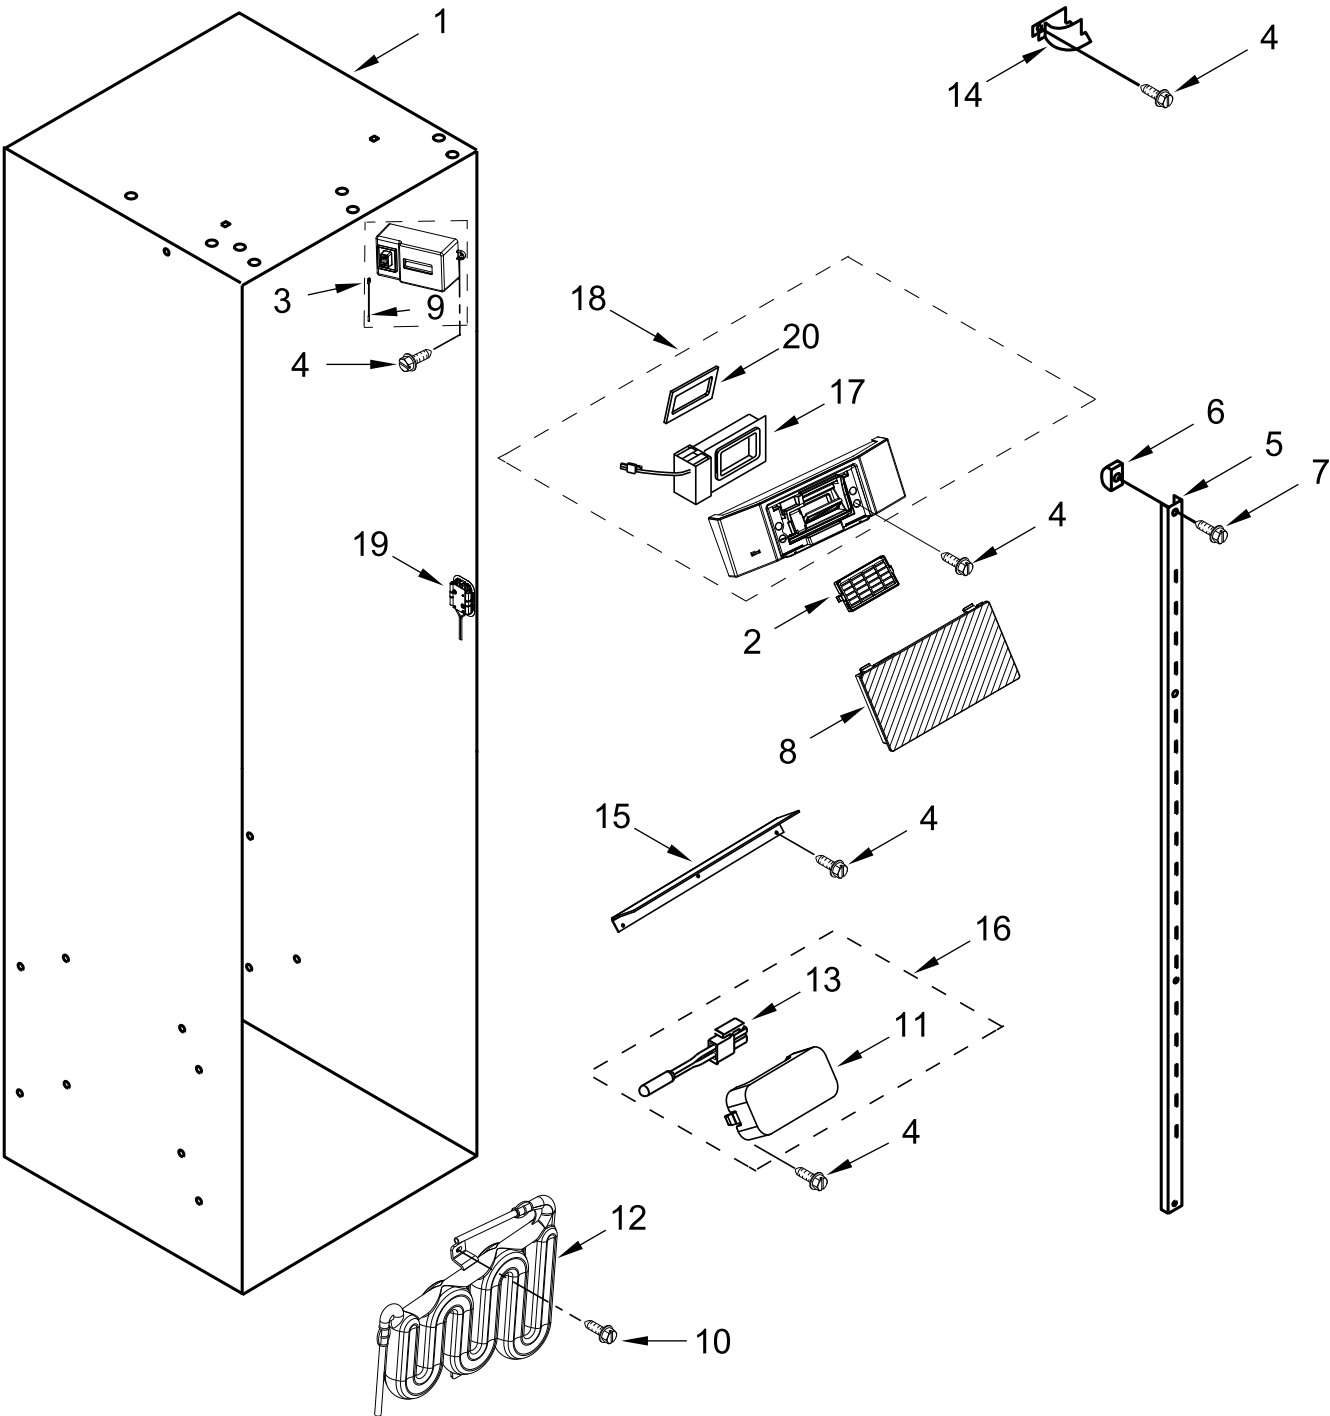

REFRIGERATOR LINER PARTS

REFRIGERATOR LINER PARTS

<u>Illus.</u> <u>No.</u>	<u>Part No.</u>	<u>Description</u>	<u>Illus.</u> <u>No.</u>	<u>Part No.</u>	<u>Description</u>	<u>Illus.</u> <u>No.</u>	<u>Part No.</u>	<u>Description</u>
1		Liner (Not Serviced)	8	W11480888	Cover, Air Diffuser	16	W11550866	Assembly, Thermistor
2	W10315189	Filter, Air	9	2302937	Thermistor	17	2220377	Baffle, Air
3	W11447198	Assembly, Air Diffuser Cover	10	W10141518	Screw	18	W11449562	Assembly, Air Diffuser
4	487539	Screw (Stainless)	11	W10609678	Cover, Thermistor	19	W11229041	Assembly, LED Module
5	W11481390	Ladder, Shelf	12	W11463083	Reservoir, Water	20	W11480891	Gasket, Air Baffle
6	520965	Support, Ladder	13	2188820	Thermistor			
7	W10808291	Screw	14	W11443086	Guard, Air Return			
			15	W10782835	Diverter, Crisper Cover