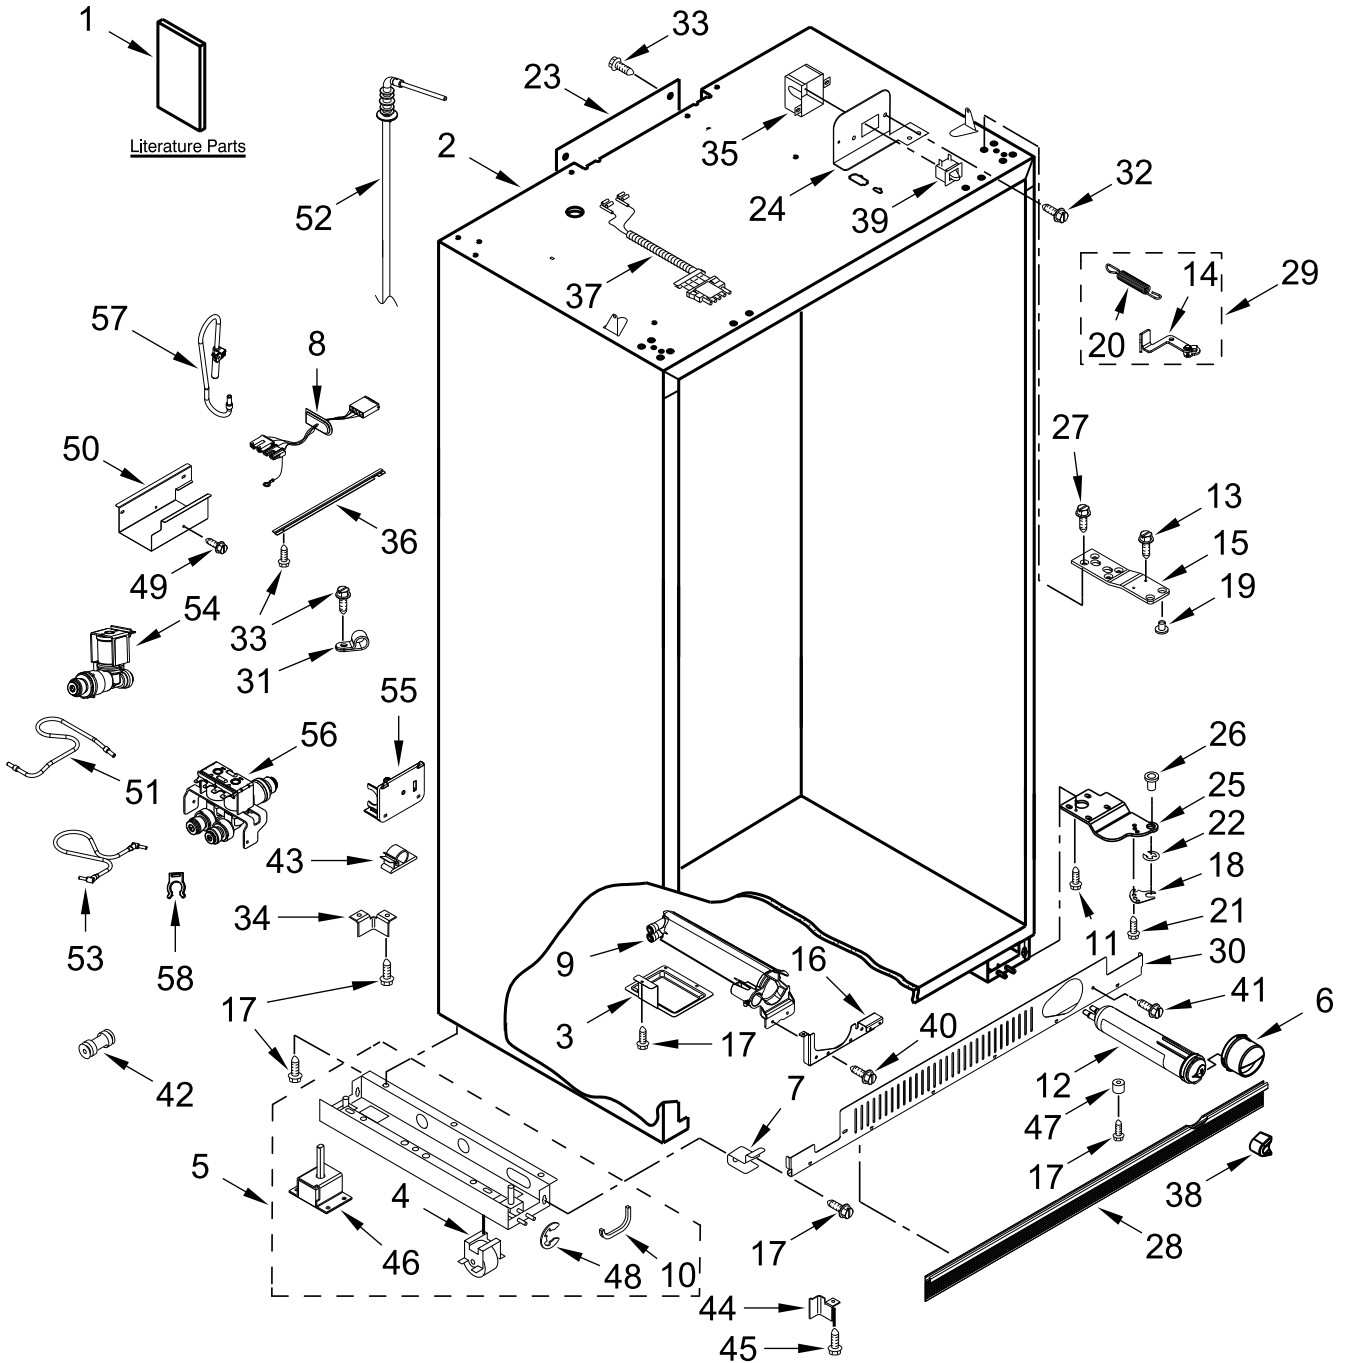

CABINET PARTS

CABINET PARTS

<u>Illus.</u> <u>No.</u>	<u>Part No.</u>	<u>Description</u>	<u>Illus.</u> <u>No.</u>	<u>Part No.</u>	<u>Description</u>	<u>Illus.</u> <u>No.</u>	<u>Part No.</u>	<u>Description</u>
1		Literature Parts	20	2221242	Spring, Door Closure (Green)	39	W10847848	Switch, Rocker (Refrigerator)
	W11504344	Owner's Manual					W10847852	Switch, Rocker (Freezer)
	W11549877	Energy Guide	21	3400230	Screw			
	W11494194	Tech Sheet	22	2005008	Ring, Bushing Retaining	40	8281163	Screw (Stainless)
2		Cabinet (Not Serviced)	23	2215612	Cover, Air Duct	41	W10005050	Screw
3	2318189	Tray, Filter Drip	24		Bracket, Switch	42	W10271541	Connector, Union
4	W10138054	Assembly, Roller		W11610480	Left Hand	43	W10663352	Clip
5		Assembly, Support Base		W11610479	Right Hand	44		Bracket, Support
	W10279275	Left Hand	25		Hinge, Bottom		2006616	Left Hand
	W10138423	Right Hand		2006779	Left Hand		2006556	Right Hand
6		Cap, Water Filter		2006780	Right Hand	45	W10141604	Screw
	W10797527	Black	26	2302876	Bushing, Adjustable	46	2005032	Leveler, Adjustable
7	2307640	Bracket, Grill Mounting	27	W11370632	Screw	47	2005433	Spacer
8	W11421923	Harness, Water Valve	28	W10188551	Skirt, Bottom Grille	48	2006841	Ring, Retainer
9	W10121140	Housing, Water Filter	29		Assembly, Light Switch Cam	49	304392	Screw
10	2307584	Grommet, Crossover Tube		W10121046	Left Hand	50	W11439643	Shield, Water Valve
				2307857	Right Hand	51	W11449524	Tube, Water
11	3400525	Screw	30		Grille, Bottom	52	W10357286	Fitting, Water
12	W10121146	Filter, Water		W10182718	Black	53	W11450887	Tube, Water Filter
13	8281164	Screw (Stainless)	31	2221070	Clamp, Tube	54	W10578757	Valve, Isolation (No Flow Washer)
14		Arm, Door Closer Extension	32	487415	Screw	55	W10237915	Bracket, Water Valve
	W11229516	Left Hand	33	486194	Screw	56	W10279866	Assembly, Dual Valve
	W10728112	Right Hand	34	2006617	Bracket, Base Support (Rear)	57	W11447812	Waterline
15	2257644	Hinge, Top	35	W11533762	Cover, Switch	58	W10782424	Locking Ring (5/16)
16	W10674648	Bracket, Filter	36	2320559	Support, Valve		W10782423	Locking Ring (1/4")
17	W10001250	Screw	37	W10780213	Assembly, Switch Wire			
18	2004994	Lock, Bushing	38		Button, Water Filter			
19	W10484913	Bushing, Top Hinge		2260503B	Black