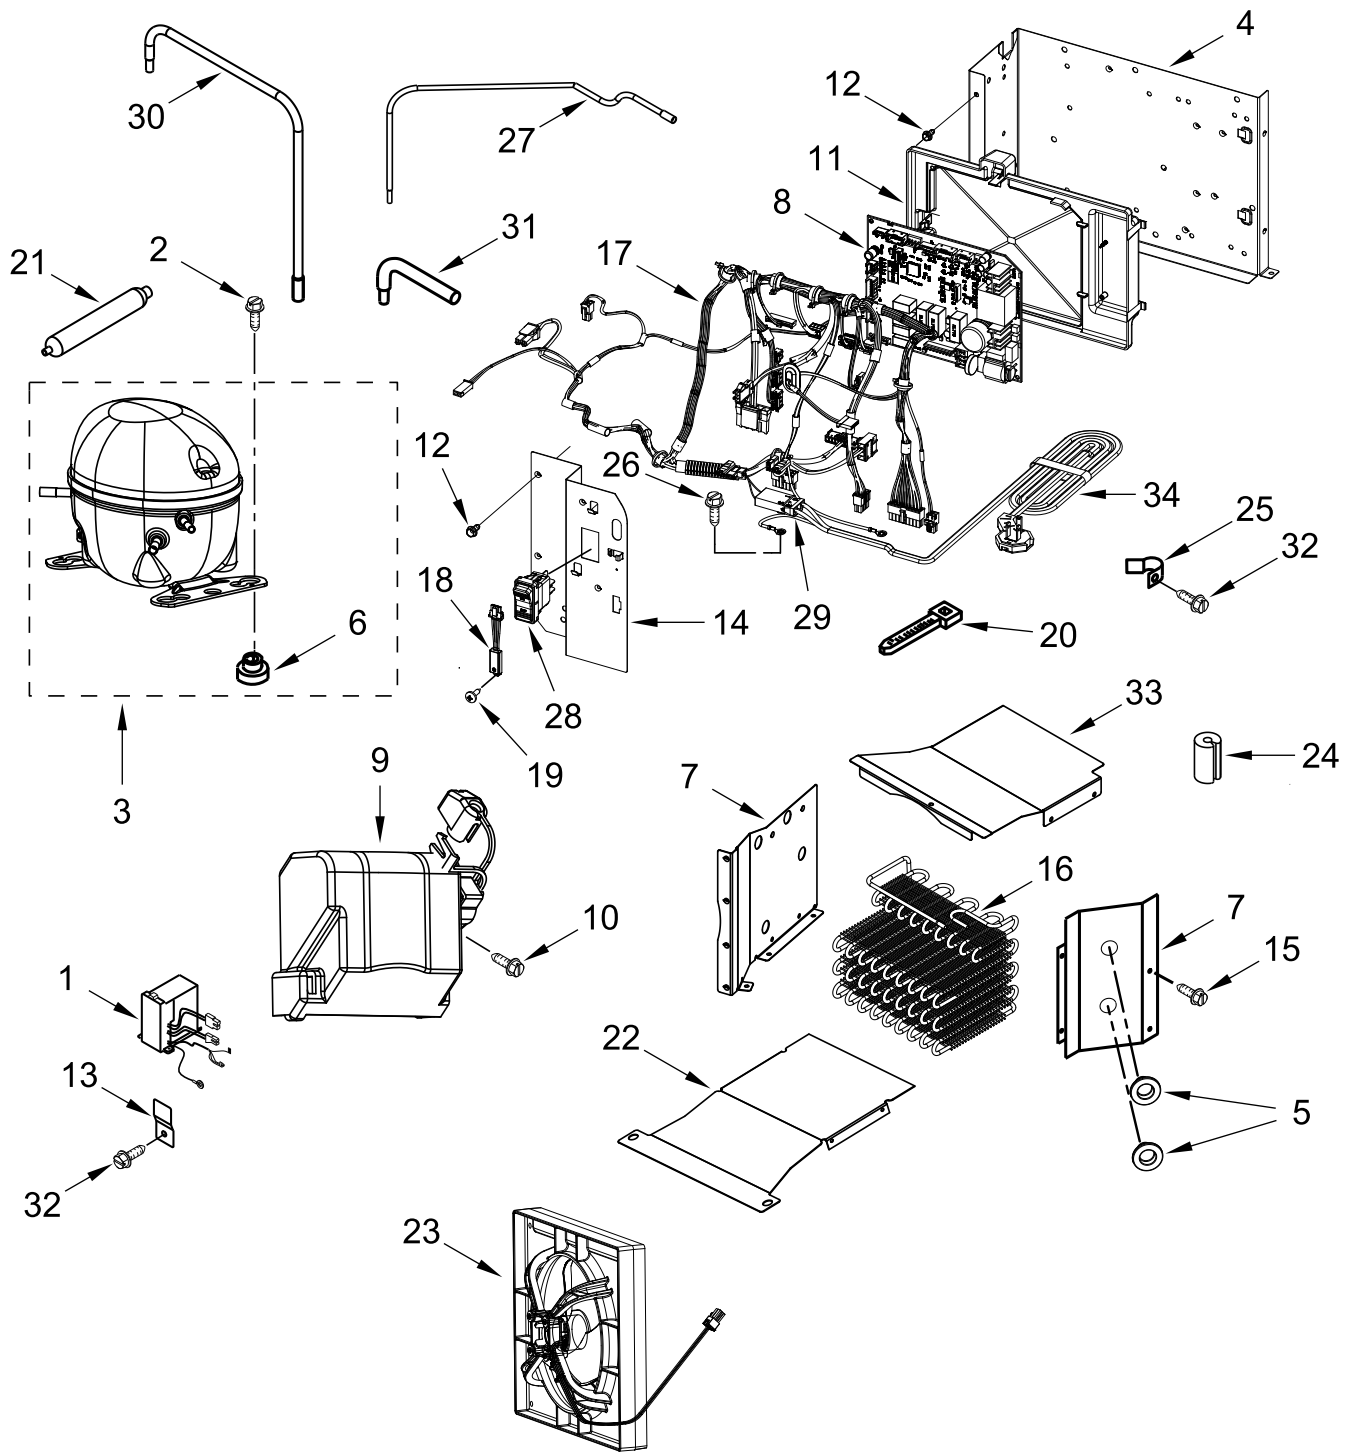

UPPER UNIT PARTS

UPPER UNIT PARTS

<u>Illus. No.</u>	<u>Part No.</u>	<u>Description</u>	<u>Illus. No.</u>	<u>Part No.</u>	<u>Description</u>	<u>Illus. No.</u>	<u>Part No.</u>	<u>Description</u>
1	W11411269	Assembly, Inverter Box	13	2256328	Bracket, Inverter Mounting	22	W11443119	Bracket, Condenser Bottom
2	489373	Screw	14	W11435371	Bracket, Control Assembly	23	W11464545	Assembly, Condenser Fan
3	W11332037	Compressor (Also Order the Following Lokring Parts)	15	1157158	Screw	24	2319835	Grommet, Condenser
	W11504415	8.5/8 NR MS 00 (Suction Tube to Compressor)	16	W11408149	Condenser (Also Order the Following Lokring Parts)	25	W11242280	Clamp, Power Cord
	W11504431	7/5 NR MS 00 (High Pressure Side to Compressor)		W11504445	5/4 NR MS 00 (High Side to Condenser)	26	487294	Screw
	W11504416	8.5/6 NR MS 00 (Process Tube to Compressor)		W11504445	5/4 NR MS 00 (Suction Line to Condenser)	27	W11460408	Tube, Heat Loop Transition
4	W10550831	Housing, Control Board Mounting	17	W11585870	Assembly, Unit Wire	28	W11311927	Switch, Power Disconnect
5	W10587113	Grommet	18	W11482040	Sensor, Relative Humidity	29	2310195	Assembly, Jumper Wire (Power Switch to Power Cord)
6	2183042	Grommet	19	W10068580	Screw	30	W11411473	Tube, Drier Transition
7		Support, Condenser	20	2155774	Tie, Wire	31	W11482820	Tube, Process
	W11443116	Left Hand	21	W10805035	Drier (Service Drier Without Dye)	32	486194	Screw
	W11443117	Right Hand		W11504445	5/4 NR MS 00 (Heat Loop to Drier)	33	W11443120	Cover, Condenser Support
8	W11619404	Control, Electronic		W11504432	6/5 NR MS 00 (Capillary Tube to Drier)	34	2310196	Cord, Power REFRIGERANT CHARGE 69 grams (R600a)
9	W11235263	Assembly, Compressor Cover						
10	9741232	Screw						
11	W11435369	Housing, Control Board						
12	487415	Screw