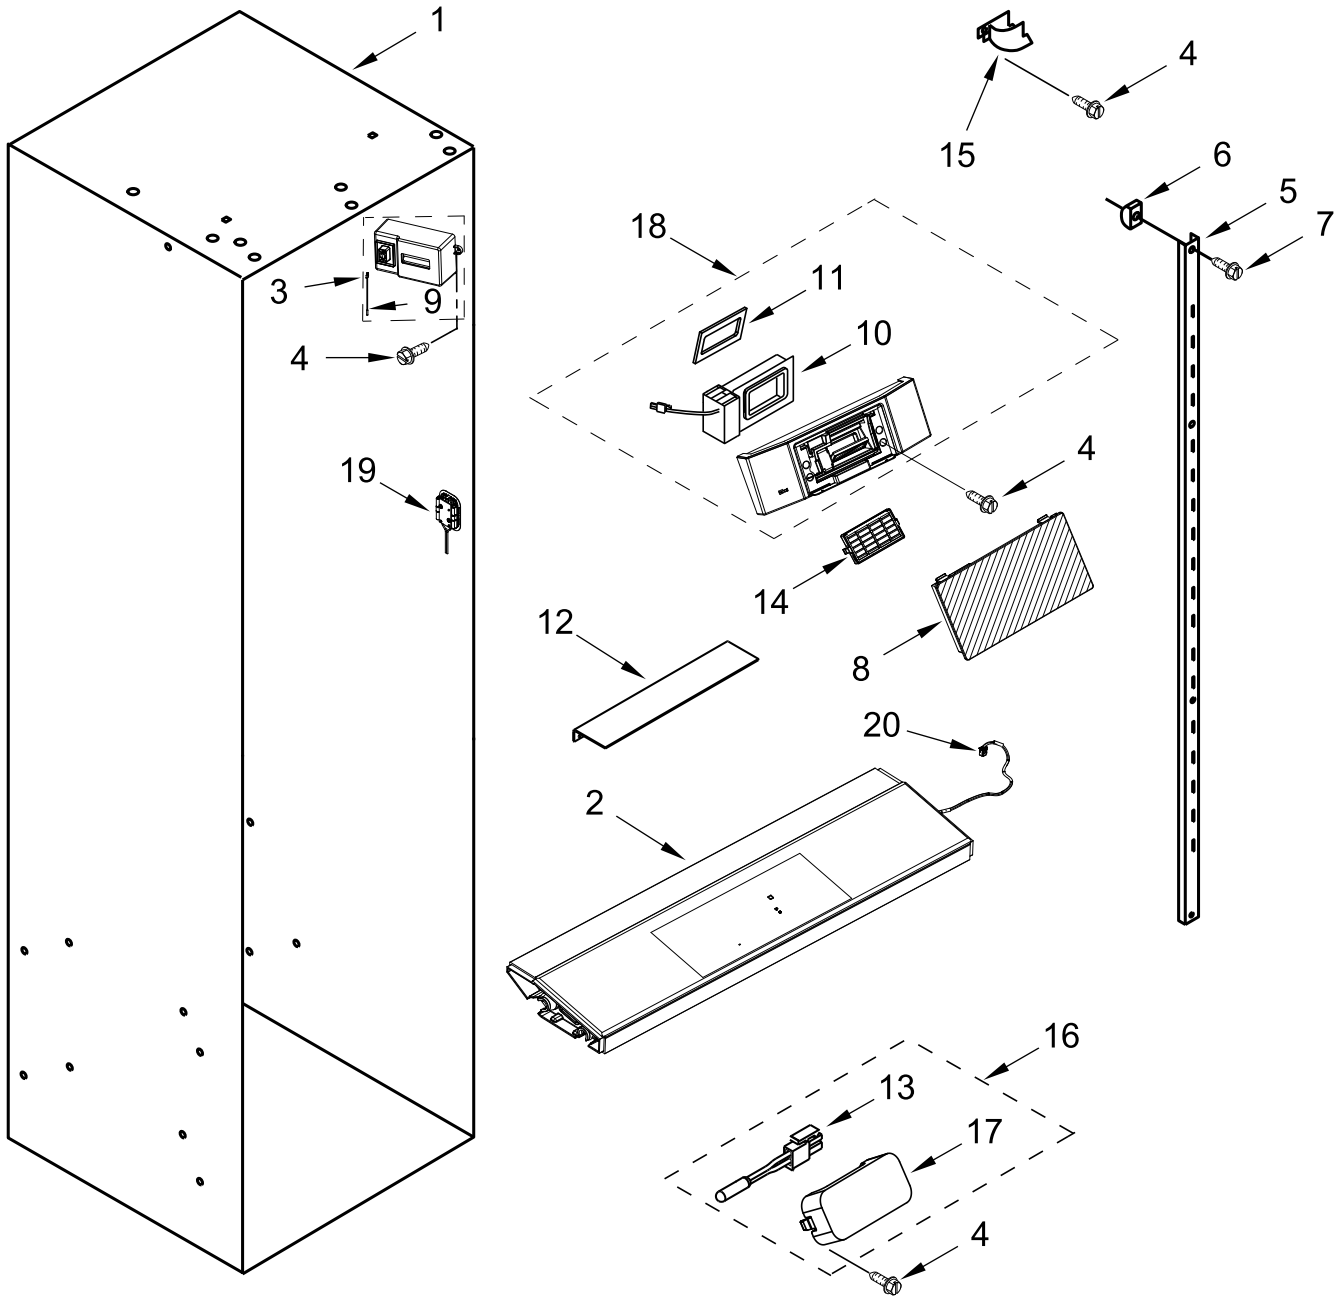

CABINET TRIM PARTS

CABINET TRIM PARTS

<u>Illus.</u> <u>No.</u>	<u>Part No.</u>	<u>Description</u>	<u>Illus.</u> <u>No.</u>	<u>Part No.</u>	<u>Description</u>
1		Trim, Cabinet Side	2		Trim, Top Cabinet
		Left Hand		2314017	Aluminum
	W10568007	Aluminum	3	W10121451	Insert, Blind Threaded
		Right Hand		486194	Screw
	W10568005	Aluminum			

REFRIGERATOR LINER AND CONTROL PARTS

REFRIGERATOR LINER AND CONTROL PARTS

<u>Illus. No.</u>	<u>Part No.</u>	<u>Description</u>	<u>Illus. No.</u>	<u>Part No.</u>	<u>Description</u>	<u>Illus. No.</u>	<u>Part No.</u>	<u>Description</u>
1		Liner (Not Serviced)	7	W10808291	Screw	15	W11443086	Guard, Air Return
2	W11408124	Assembly, Internal User Interface	8	W11480888	Cover, Air Diffuser	16	W11550866	Assembly, Thermistor
3	W11447198	Assembly, Air Diffuser Cover	9	2302937	Thermistor	17	W10609678	Cover, Thermistor
4	487539	Screw (Stainless)	10	2220377	Baffle, Air	18	W11449562	Assembly, Air Diffuser
5	W11481390	Ladder, Shelf	11	W11480891	Gasket, Air Baffle	19	W11229041	Assembly, LED Module
6	520965	Support, Ladder	12	W10782834	Diverter, Crisper Cover	20	W11491608	Wire, User Interface Jumper
			13	2188820	Thermistor			
			14	W10315189	Filter, Air			