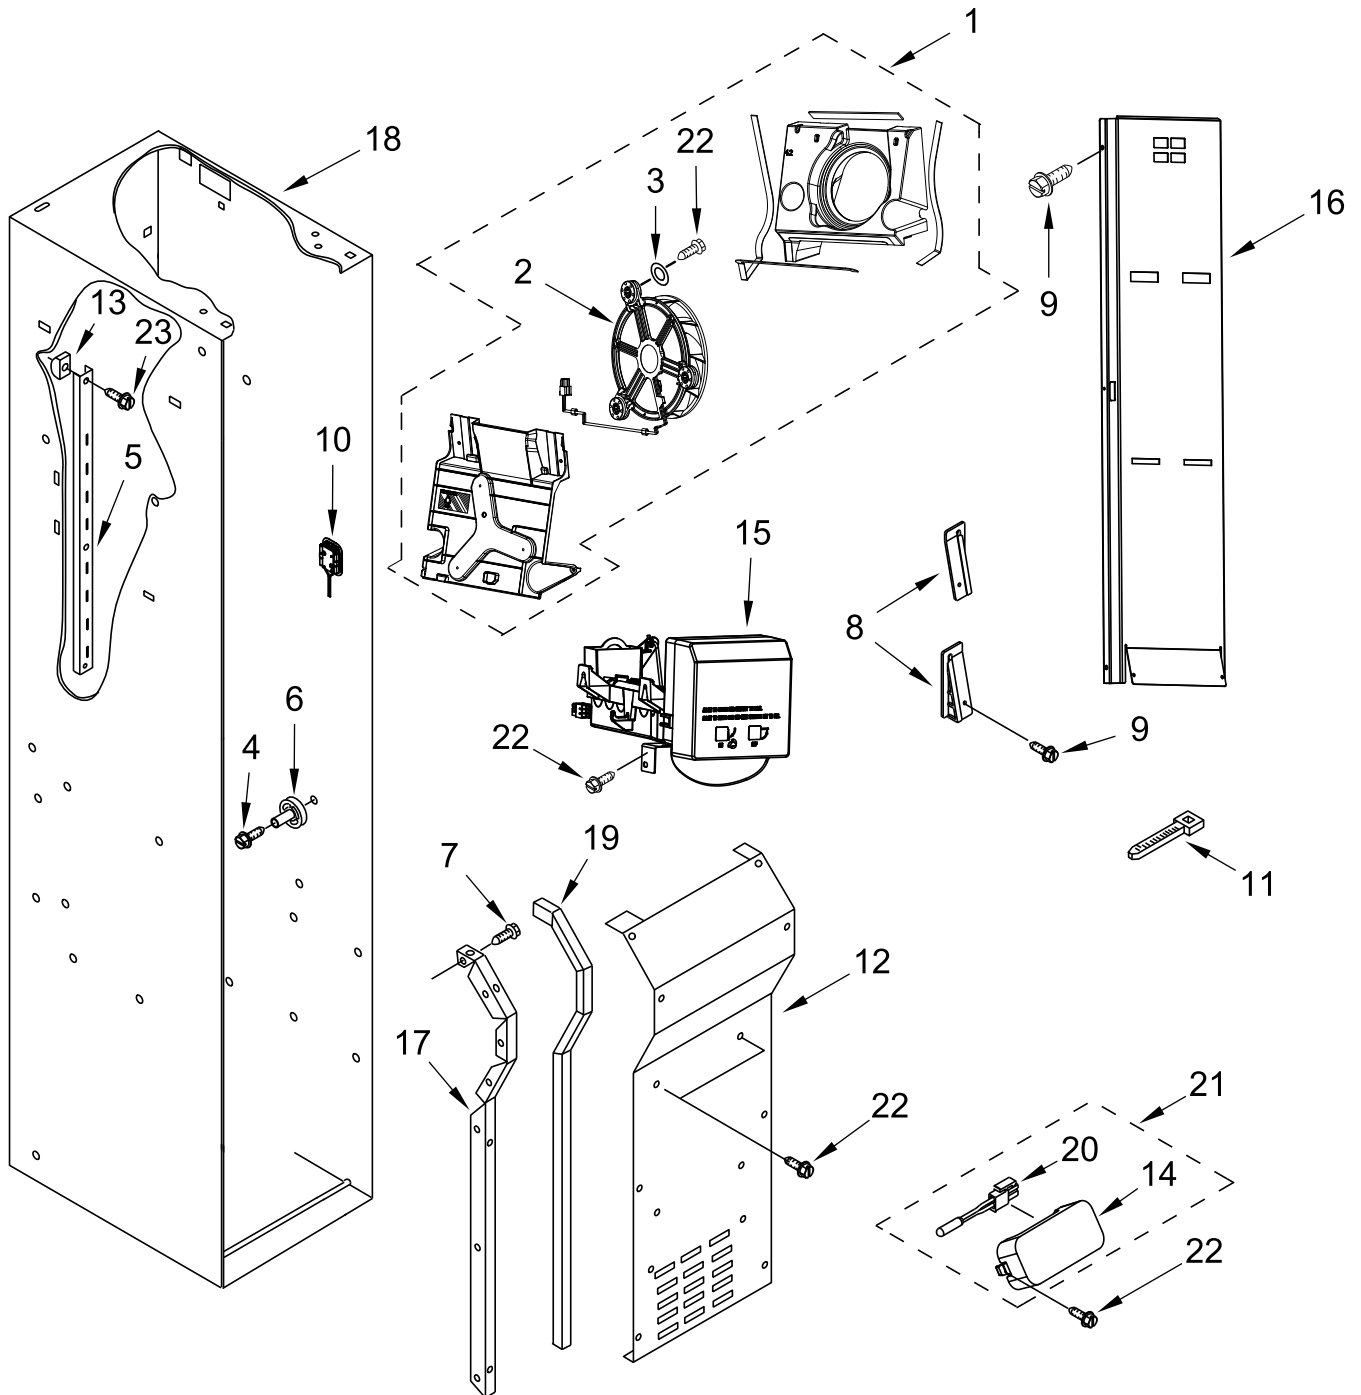

FREEZER LINER AND ICEMAKER PARTS

FREEZER LINER AND ICEMAKER PARTS

<u>Illus.</u> <u>No.</u>	<u>Part No.</u>	<u>Description</u>	<u>Illus.</u> <u>No.</u>	<u>Part No.</u>	<u>Description</u>	<u>Illus.</u> <u>No.</u>	<u>Part No.</u>	<u>Description</u>
1	W11437865	Assembly, Evaporator Fan	9	W10308487	Screw (Black)	17		Rail, Evaporator Cover
2	W11544700	Fan, Evaporator	10	W11229041	Assembly, LED Module		W11467831	Left Hand
3	3400916	Washer	11	2155774	Tie, Wire		W11467830	Right Hand
4	W10191952	Screw	12	W11444465	Cover, Evaporator	18		Liner (Not Serviced)
5	W11481390	Ladder, Shelf	13	520965	Support, Ladder	19	W11467833	Gasket, Evaporator Cover
6	W11445126	Assembly, Shelf Stud	14	W10609678	Cover, Thermistor	20	2188820	Thermistor
7	486194	Screw	15	W11322218	Assembly, Complete Icemaker	21	W11550866	Assembly, Thermistor
8		Wedge, Air Duct	16	W11410842	Duct, Air	22	487539	Screw (Stainless)
	W11447235	Left Hand				23	W10808291	Screw
	W11447234	Right Hand