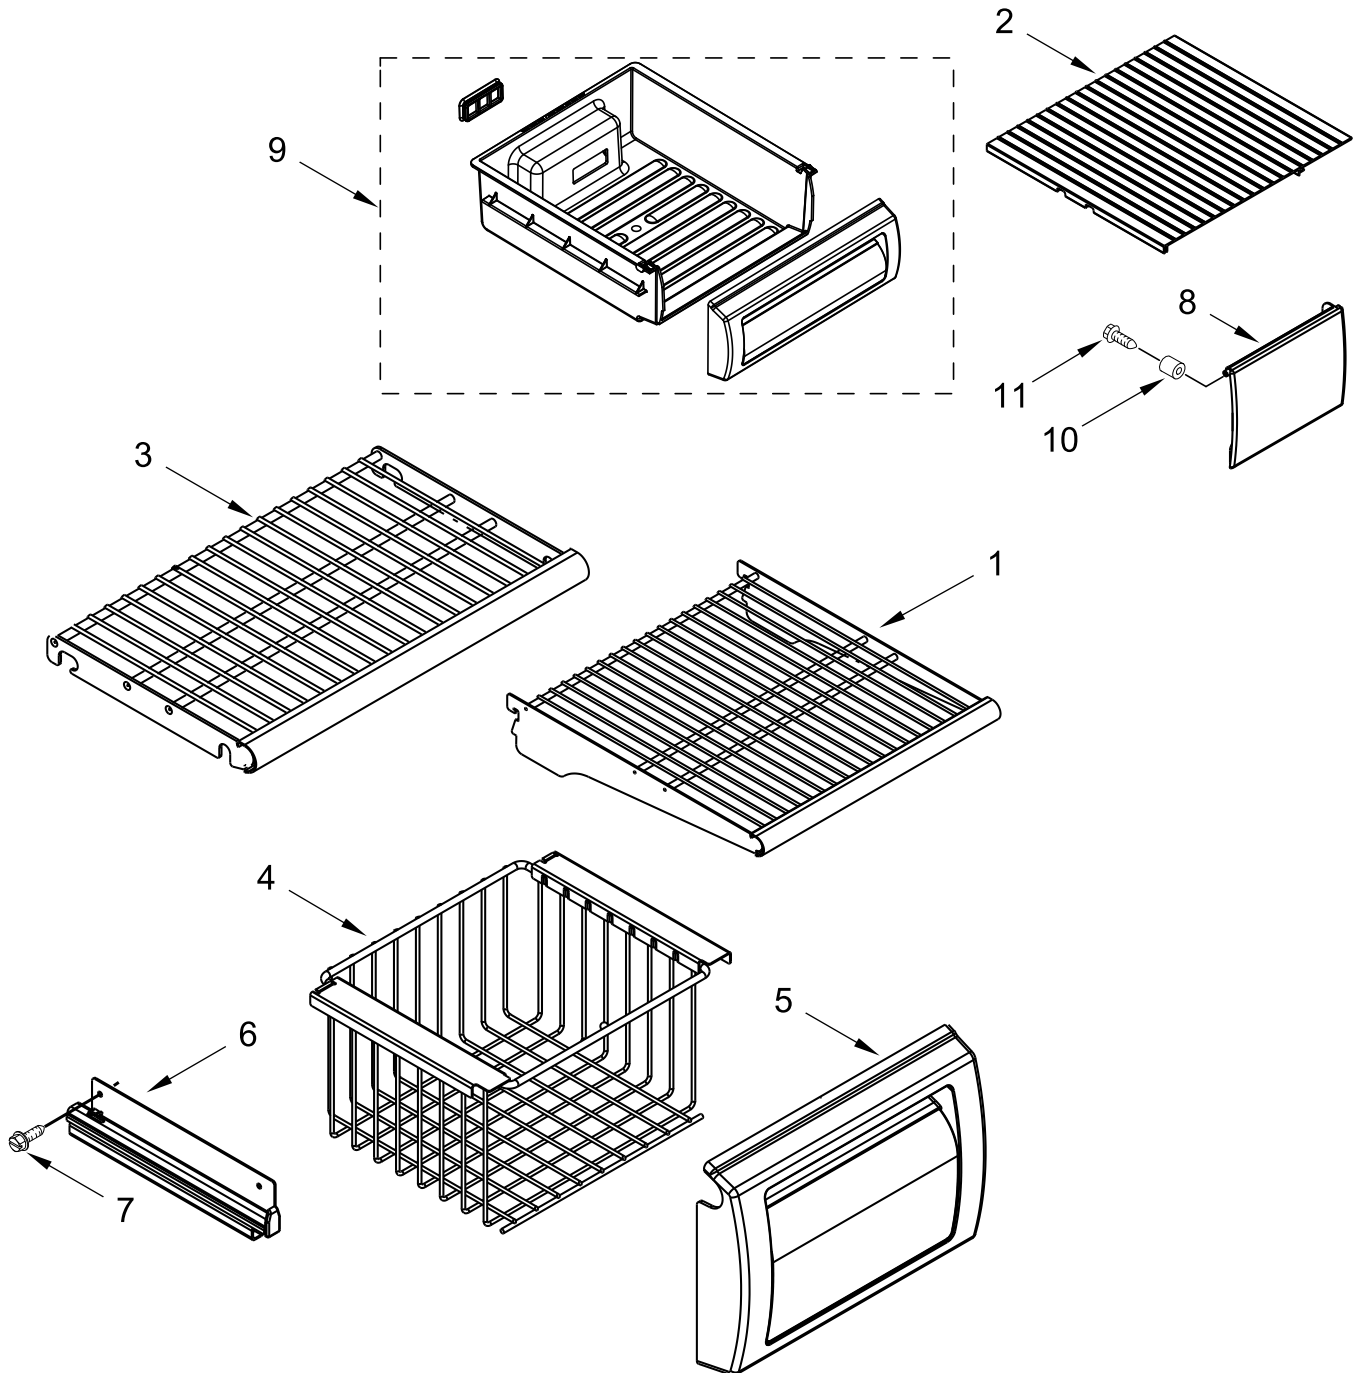

FREEZER SHELF PARTS

FREEZER SHELF PARTS

<u>Illus.</u> <u>No.</u>	<u>Part No.</u>	<u>Description</u>	<u>Illus.</u> <u>No.</u>	<u>Part No.</u>	<u>Description</u>	<u>Illus.</u> <u>No.</u>	<u>Part No.</u>	<u>Description</u>
1	W11602368	Shelf, Wire	6		Slide, Basket	9	W11410834	Bucket, Ice
2	W11568087	Cover, Shelf		2259318	Left Hand	10	W11445123	Spacer, Ice Door
3	W11603232	Shelf, Fixed		2259317	Right Hand	11	8533929	Screw
4	W11602365	Basket, Freezer	7	8533928	Screw			
5	W11410139	Front, Freezer Basket	8	W11567133	Door, Ice