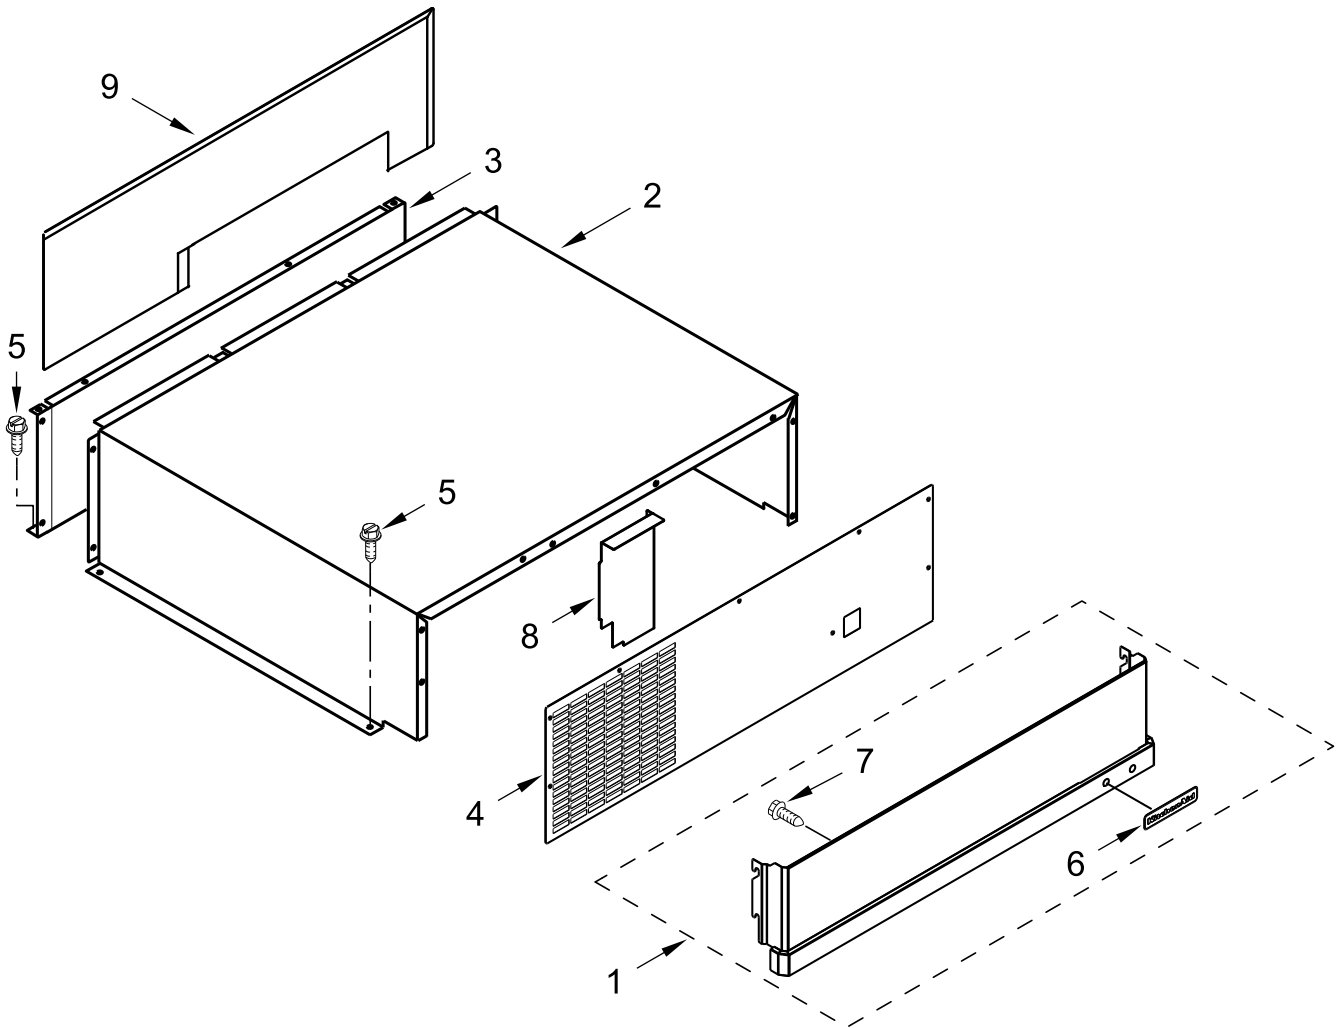

TOP GRILLE AND UNIT COVER PARTS

TOP GRILLE AND UNIT COVER PARTS

<u>Illus. No.</u>	<u>Part No.</u>	<u>Description</u>
1		Assembly, Top Grille
	W10752261	Black Stainless
	W10761968	Stainless
2	W10545068	Cover, Unit
3	2256466	Panel, Unit Back
4	W11435372	Cover, Unit Front
5	W10784922	Screw (Black)

<u>Illus. No.</u>	<u>Part No.</u>	<u>Description</u>
6		Nameplate
	W10518672	Badge
7	489399	Screw

<u>Illus. No.</u>	<u>Part No.</u>	<u>Description</u>
8	W10645086	Divider, Unit Air
9	W11244166	Insulation, Unit Back Panel