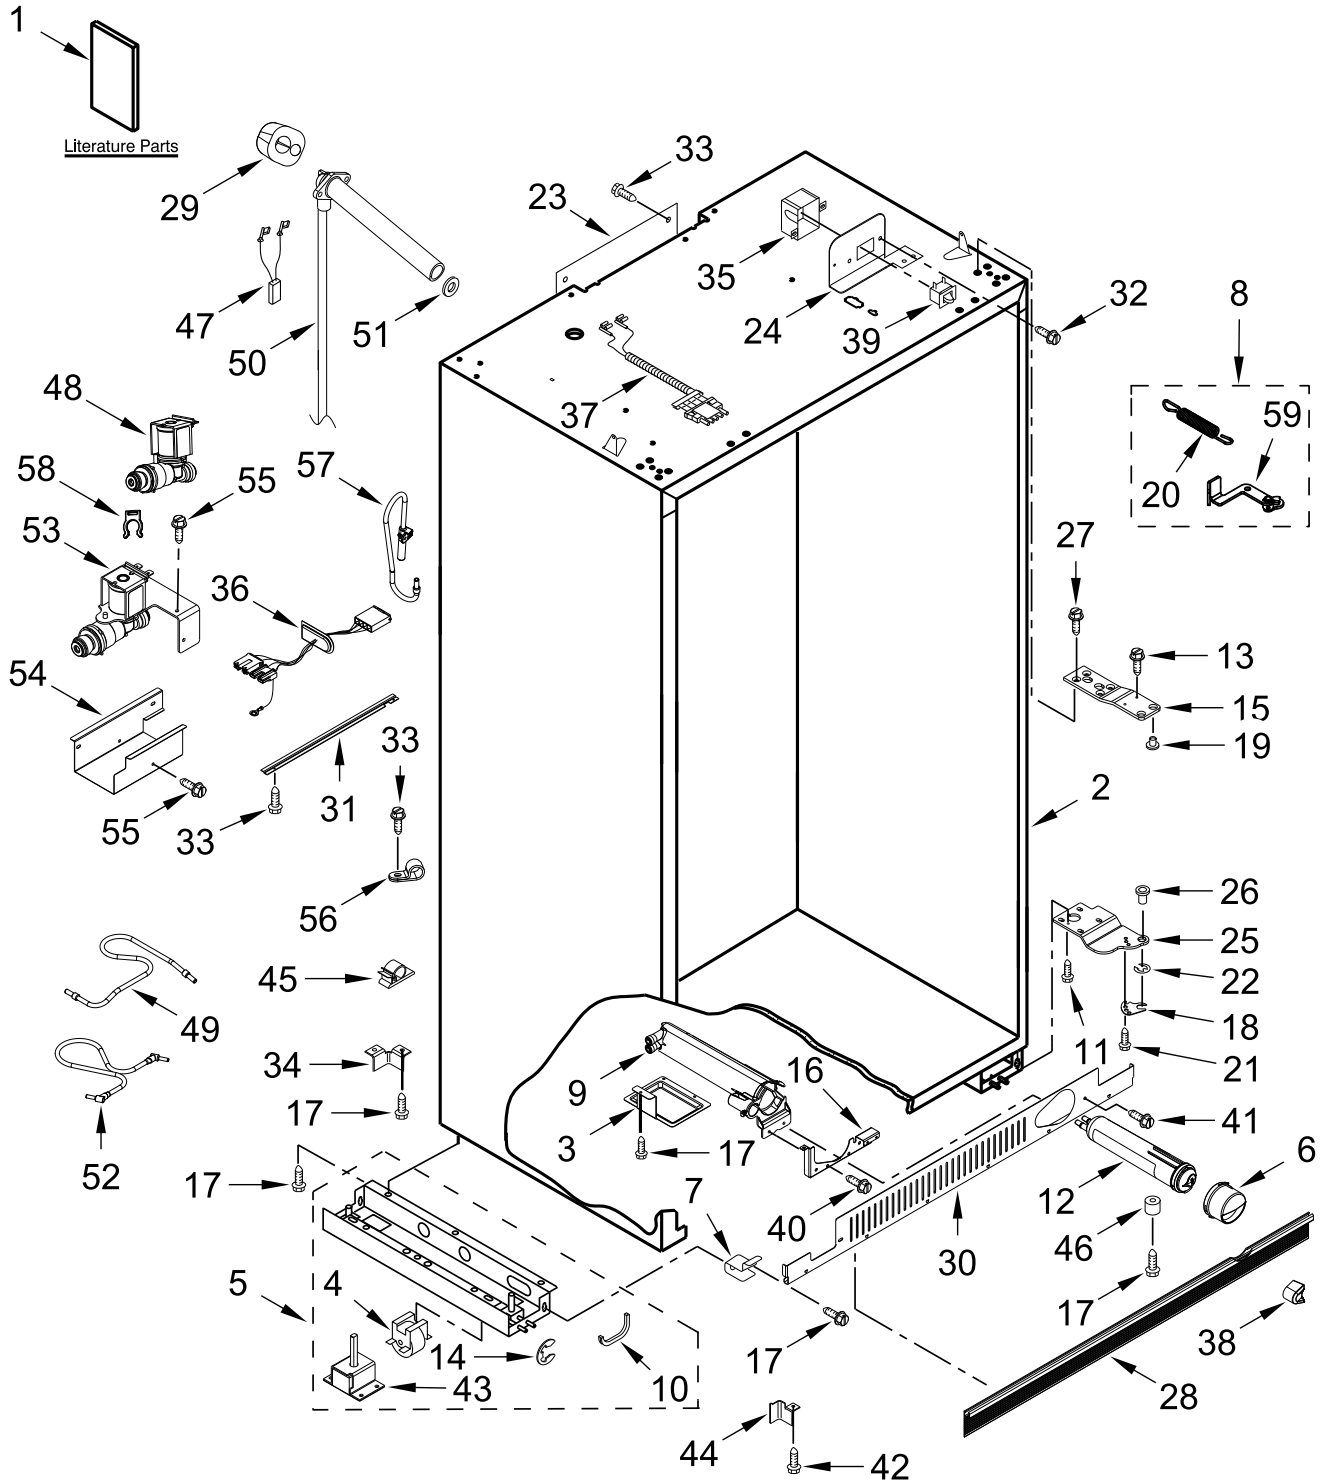

CABINET PARTS

CABINET PARTS

<u>Illus.</u> <u>No.</u>	<u>Part No.</u>	<u>Description</u>	<u>Illus.</u> <u>No.</u>	<u>Part No.</u>	<u>Description</u>	<u>Illus.</u> <u>No.</u>	<u>Part No.</u>	<u>Description</u>
1		Literature Parts	21	3400230	Screw	41	W10005050	Screw
	W11504344	Owner's Manual	22	2005008	Ring, Bushing Retaining	42	W10141604	Screw
	W11543405	Energy Guide				43	2005032	Leveler, Adjustable
	W11494194	Tech Sheet	23	2215612	Cover, Air Duct	44		Bracket, Support Base (Front)
2		Cabinet (Not Serviced)	24		Bracket, Switch		2006616	Left Hand
3	2318189	Tray, Filter Drip		W11610480	Left Hand		2006556	Right Hand
4	W10138054	Assembly, Roller	25		Hinge, Bottom	45	W10663352	Clip
5		Assembly, Support Base		2006779	Left Hand	46	2005433	Spacer
	W10279275	Left Hand		2006780	Right Hand	47	W11489776	Heater, Fill Tube
	W10138423	Right Hand	26	2302876	Bushing, Adjustable	48	W10574769	Valve, Solenoid
6		Cap, Water Filter	27	W11370632	Screw	49	W10619899	Tube, Filter Inlet
	W10797527	Black	28		Skirt, Grille	50	2314049	Assembly, Water Inlet Tube
7	2307640	Bracket, Grill Mounting		W10188549	Black	51	1106508	Gasket, Seal
8		Assembly, Light Switch Cam	29	W11490590	Cover, Fill Tube	52	W10635851	Tube, Filter Outlet
	W10121046	Left Hand	30		Grille, Bottom	53	W10578757	Valve, Isolation (No Flow Washer)
	2307857	Right Hand		W10182717	Black	54	W10619291	Shield, Valve Electrical
9	W10121140	Housing, Water Filter	31	2320559	Support, Valve	55	487294	Screw
10	2307584	Grommet, Crossover Tube	32	487415	Screw	56	M0108107	Clamp, Tube
11	3400525	Screw	33	486194	Screw	57	W10577944	Line, Water
12	W10121146	Filter, Water	34	2006617	Bracket, Base Support (Rear)	58	W10782423	Locking Ring (1/4")
13	8281164	Screw (Stainless)	35	W11533762	Cover, Switch		W10782424	Locking Ring (5/16)
14	2006841	Ring, Retainer	36	W11479397	Assembly, Water Valve Wire	59		Arm, Door Closer Extension
15	2257644	Hinge, Top	37	W10780213	Assembly, Switch Wire		W11229516	Left Hand
16	W10674648	Bracket, Filter	38		Button, Water Filter		W10728112	Right Hand
17	W10001250	Screw		2260503B	Black			
18	2004994	Lock, Bushing	39	W10847848	Switch, Rocker (Refrigerator)			
19	W10484913	Bushing, Top Hinge		W10847852	Switch, Rocker (Freezer)			
20	2221242	Spring, Door Closure (Green)	40	8281163	Screw (Stainless)