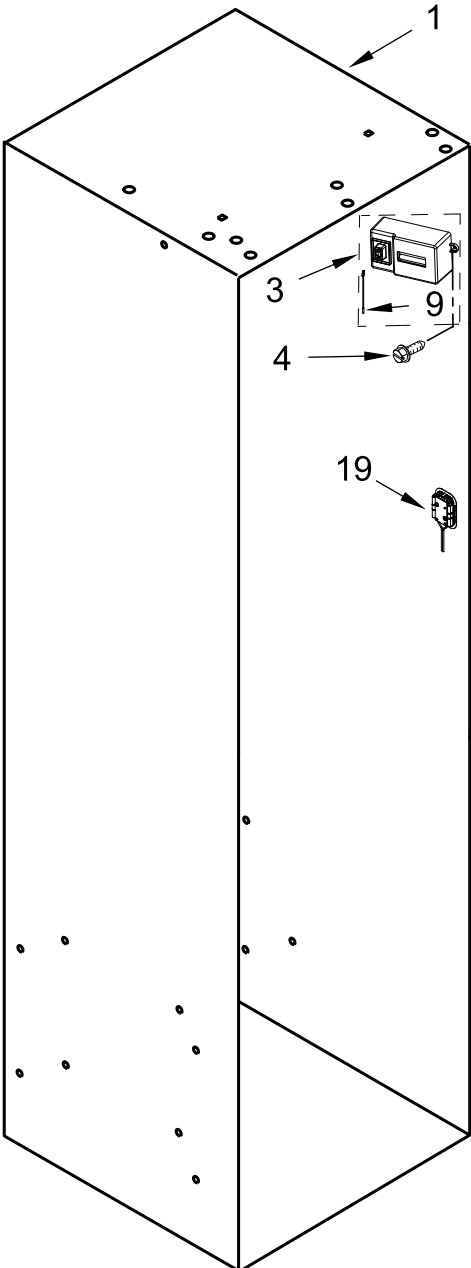

REFRIGERATOR LINER PARTS

REFRIGERATOR LINER PARTS

<u>Illus. No.</u>	<u>Part No.</u>	<u>Description</u>	<u>Illus. No.</u>	<u>Part No.</u>	<u>Description</u>	<u>Illus. No.</u>	<u>Part No.</u>	<u>Description</u>
1		Liner (Not Serviced)	7	W10808291	Screw	15	W11443086	Guard, Air Return
2	W11408126	Assembly, Internal User Interface	8	W11480888	Cover, Air Diffuser	16	W11550866	Assembly, Thermistor
3	W11447198	Assembly, Air Diffuser Cover	9	2302937	Thermistor	17	W10609678	Cover, Thermistor
4	487539	Screw (Stainless)	10	2220377	Baffle, Air	18	W11449562	Assembly, Air Diffuser
5	W11481390	Ladder, Shelf	11	W11480891	Gasket, Air Baffle	19	W11229041	Assembly, LED Module
6	520965	Support, Ladder	12	W10782835	Diverter, Crisper Cover	20	W11515049	Wire, User Interface Jumper
			13	2188820	Thermistor			
			14	W10315189	Filter, Air