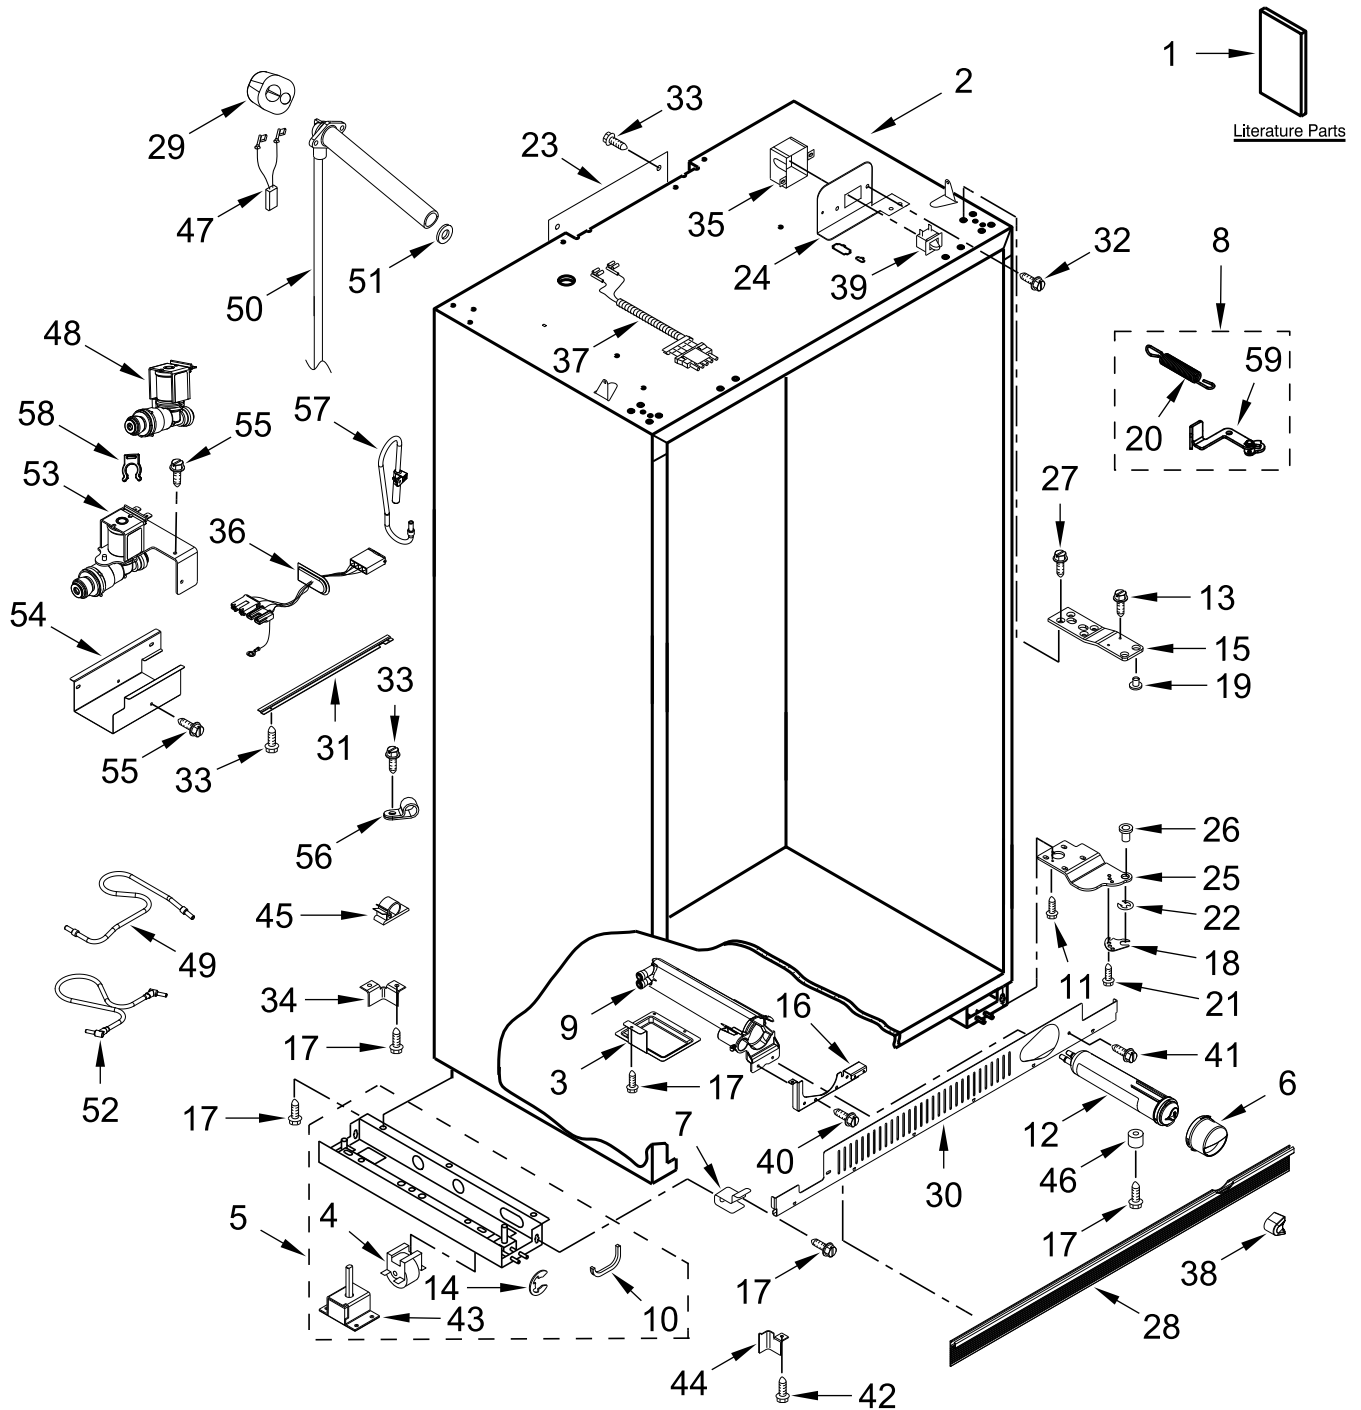

CABINET PARTS

CABINET PARTS

<u>Illus.</u> <u>No.</u>	<u>Part No.</u>	<u>Description</u>	<u>Illus.</u> <u>No.</u>	<u>Part No.</u>	<u>Description</u>	<u>Illus.</u> <u>No.</u>	<u>Part No.</u>	<u>Description</u>
1		Literature Parts	22	2005008	Ring, Bushing Retaining	44		Bracket, Support Base (Front)
	W11504344	Owner's Manual	23	2215612	Cover, Air Duct		2006616	Left Hand
	W11549876	Energy Guide	24		Bracket, Switch		2006556	Right Hand
	W11494194	Tech Sheet		W11610480	Left Hand	45	W10663352	Clip
2		Cabinet (Not Serviced)		W11610479	Right Hand	46	2005433	Spacer
3	2318189	Tray, Filter Drip	25		Hinge, Bottom	47	W11489776	Heater, Fill Tube
4	W10138054	Assembly, Roller		2006779	Left Hand	48	W10574769	Valve, Solenoid
5		Assembly, Support Base		2006780	Right Hand	49	W10619899	Tube, Filter Inlet
	W10279275	Left Hand	26	2302876	Bushing, Adjustable	50	2314049	Assembly, Water Inlet Tube
	W10138423	Right Hand	27	W11370632	Screw	51	1106508	Gasket, Seal
6		Cap, Water Filter	28	W10188551	Skirt, Bottom Grille	52	W10635851	Tube, Filter Outlet
	W10797527	Black	29	W11490590	Cover, Fill Tube	53	W10578757	Valve, Isolation (No Flow Washer)
7	2307640	Bracket, Grill Mounting	30		Grille, Bottom	54	W10619291	Shield, Valve Electrical
8		Assembly, Light Switch Cam		W10182718	Black	55	487294	Screw
	W10121046	Left Hand	31	2320559	Support, Valve	56	M0108107	Clamp, Tube
	2307857	Right Hand	32	487415	Screw	57	W10577944	Line, Water
9	W10121140	Housing, Water Filter	33	486194	Screw	58	W10782423	Locking Ring (1/4")
10	2307584	Grommet, Crossover Tube	34	2006617	Bracket, Base Support (Rear)		W10782424	Locking Ring (5/16)
11	3400525	Screw	35	W11533762	Cover, Switch	59		Arm, Door Closer Extension
12	W10121146	Filter, Water	36	W11479397	Assembly, Water Valve Wire		W11229516	Left Hand
13	8281164	Screw (Stainless)	37	W10780213	Assembly, Switch Wire		W10728112	Right Hand
14	2006841	Ring, Retainer	38		Button, Water Filter			
15	2257644	Hinge, Top		2260503B	Black			
16	W10674648	Bracket, Filter	39	W10847848	Switch, Rocker (Refrigerator)			
17	W10001250	Screw		W10847852	Switch, Rocker (Freezer)			
18	2004994	Lock, Bushing	40	8281163	Screw (Stainless)			
19	W10484913	Bushing, Top Hinge	41	W10005050	Screw			
20	2221242	Spring, Door Closure (Green)	42	W10141604	Screw			
21	3400230	Screw	43	2005032	Leveler, Adjustable