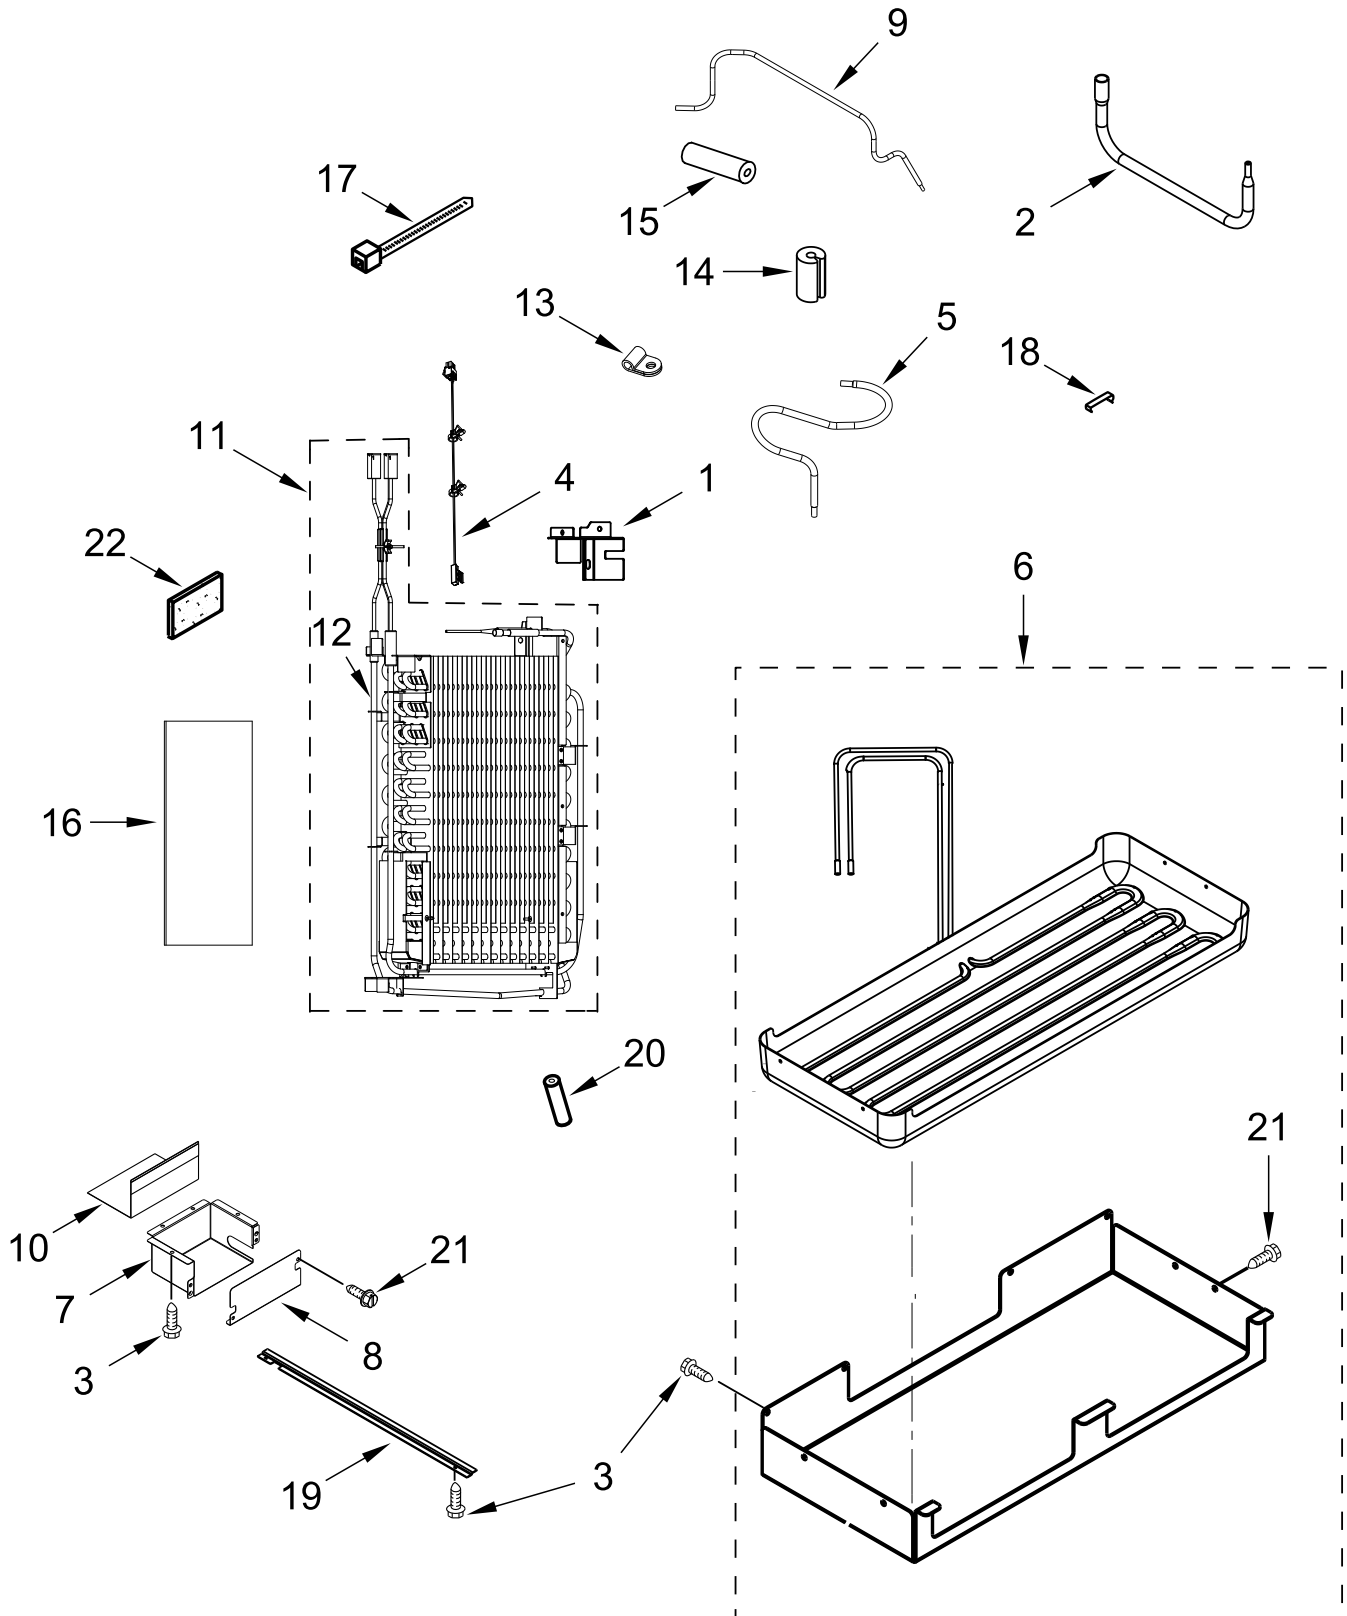

LOWER UNIT AND TUBE PARTS

LOWER UNIT AND TUBE PARTS

<u>Illus.</u> <u>No.</u>	<u>Part No.</u>	<u>Description</u>	<u>Illus.</u> <u>No.</u>	<u>Part No.</u>	<u>Description</u>	<u>Illus.</u> <u>No.</u>	<u>Part No.</u>	<u>Description</u>
1	W11463140	Bracket, Evaporator Right Top	10	W10321050	Shelf, Wiring Cover	13	2221070	Clamp, Tube
2	W11530767	Tube, Transition (Drier/Restrictor)	11	W11439436	Assembly, Evaporator and Heater	14	W10413009	Grommet, Air Return
3	486194	Screw			(Also Order the Following Lokring Parts)	15	W10303521	Sleeve
4	W11549269	Thermistor, Evaporator		W11504450	4/1.8 NR MS 00 (Capillary Tube to Evaporator)	16	W11475798	Gasket, Evaporator Bypass
5	W11444578	Tube, Oil Trap Suction				17	2155774	Tie, Wire
6	W11491712	Assembly, Drain Pan		W11506620	8 NK AL 00 (Suction Line to Evaporator)	18	W10169509	Clip, Heat Exchanger
7	W10309012	Cover, Wiring				19	2320554	Support, Drain Pan
8	W10321048	Cover, Wire Box				20	2215648	Dampener
9	W11444570	Tube, Discharge	12	W11267072	Heater, Defrost	21	304392	Screw
						22	2169104	Insulation, Sound Deadening