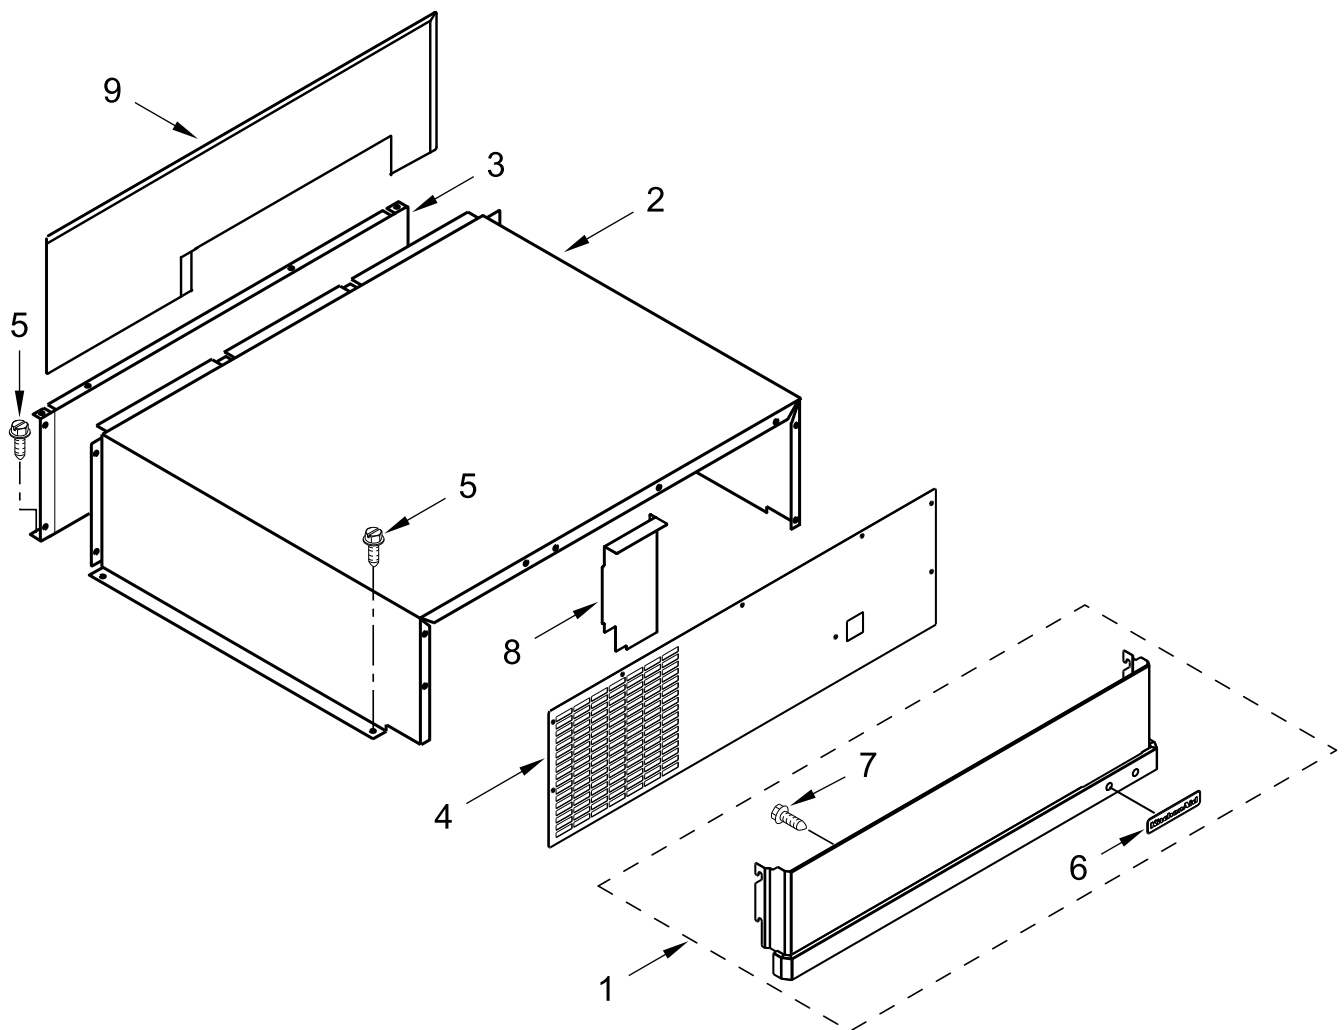

TOP GRILLE AND UNIT COVER PARTS

TOP GRILLE AND UNIT COVER PARTS

<u>Illus.</u> <u>No.</u>	<u>Part No.</u>	<u>Description</u>	<u>Illus.</u> <u>No.</u>	<u>Part No.</u>	<u>Description</u>	<u>Illus.</u> <u>No.</u>	<u>Part No.</u>	<u>Description</u>
1		Assembly, Top Grille	6		Nameplate	8	W10645086	Divider, Unit Air
	W10761970	Black Stainless		W10518672	Badge	9	W11244166	Insulation, Unit Back Panel
	W10761969	Stainless	7	489399	Screw			
2	W10545068	Cover, Unit						
3	2256466	Panel, Unit Back						
4	W11435372	Cover, Unit Front						
5	W10784922	Screw (Black)