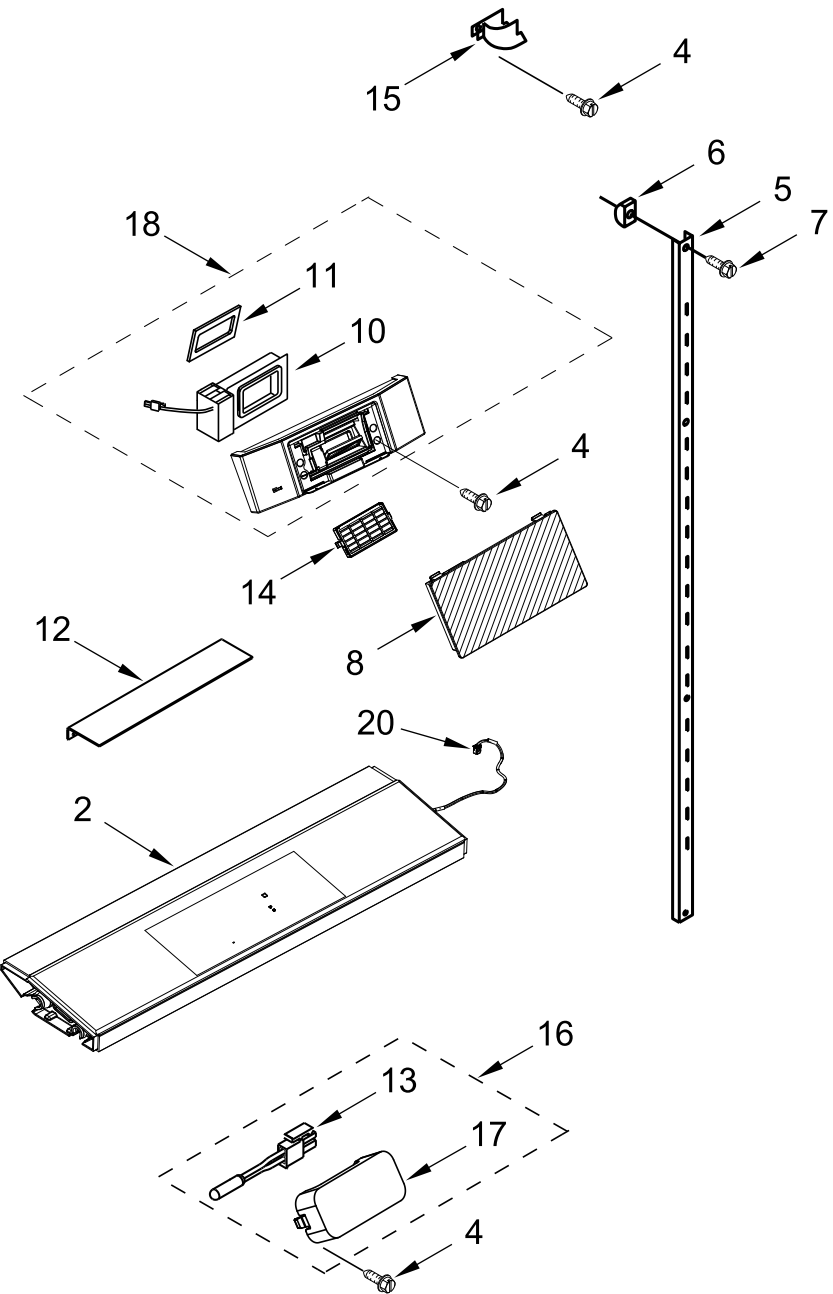

REFRIGERATOR LINER PARTS

REFRIGERATOR LINER PARTS

<u>Illus. No.</u>	<u>Part No.</u>	<u>Description</u>	<u>Illus. No.</u>	<u>Part No.</u>	<u>Description</u>	<u>Illus. No.</u>	<u>Part No.</u>	<u>Description</u>
1		Liner (Not Serviced)	7	W10808291	Screw	15	W11443086	Guard, Air Return
2	W11408126	Assembly, Internal User Interface	8	W11480888	Cover, Air Diffuser	16	W11550866	Assembly, Thermistor
3	W11447198	Assembly, Air Diffuser Cover	9	2302937	Thermistor	17	W10609678	Cover, Thermistor
4	487539	Screw (Stainless)	10	2220377	Baffle, Air	18	W11449562	Assembly, Air Diffuser
5	W11481390	Ladder, Shelf	11	W11480891	Gasket, Air Baffle	19	W11229041	Assembly, LED Module
6	520965	Support, Ladder	12	W10782835	Diverter, Crisper Cover	20	W11515049	Wire, User Interface Jumper
			13	2188820	Thermistor			
			14	W10315189	Filter, Air