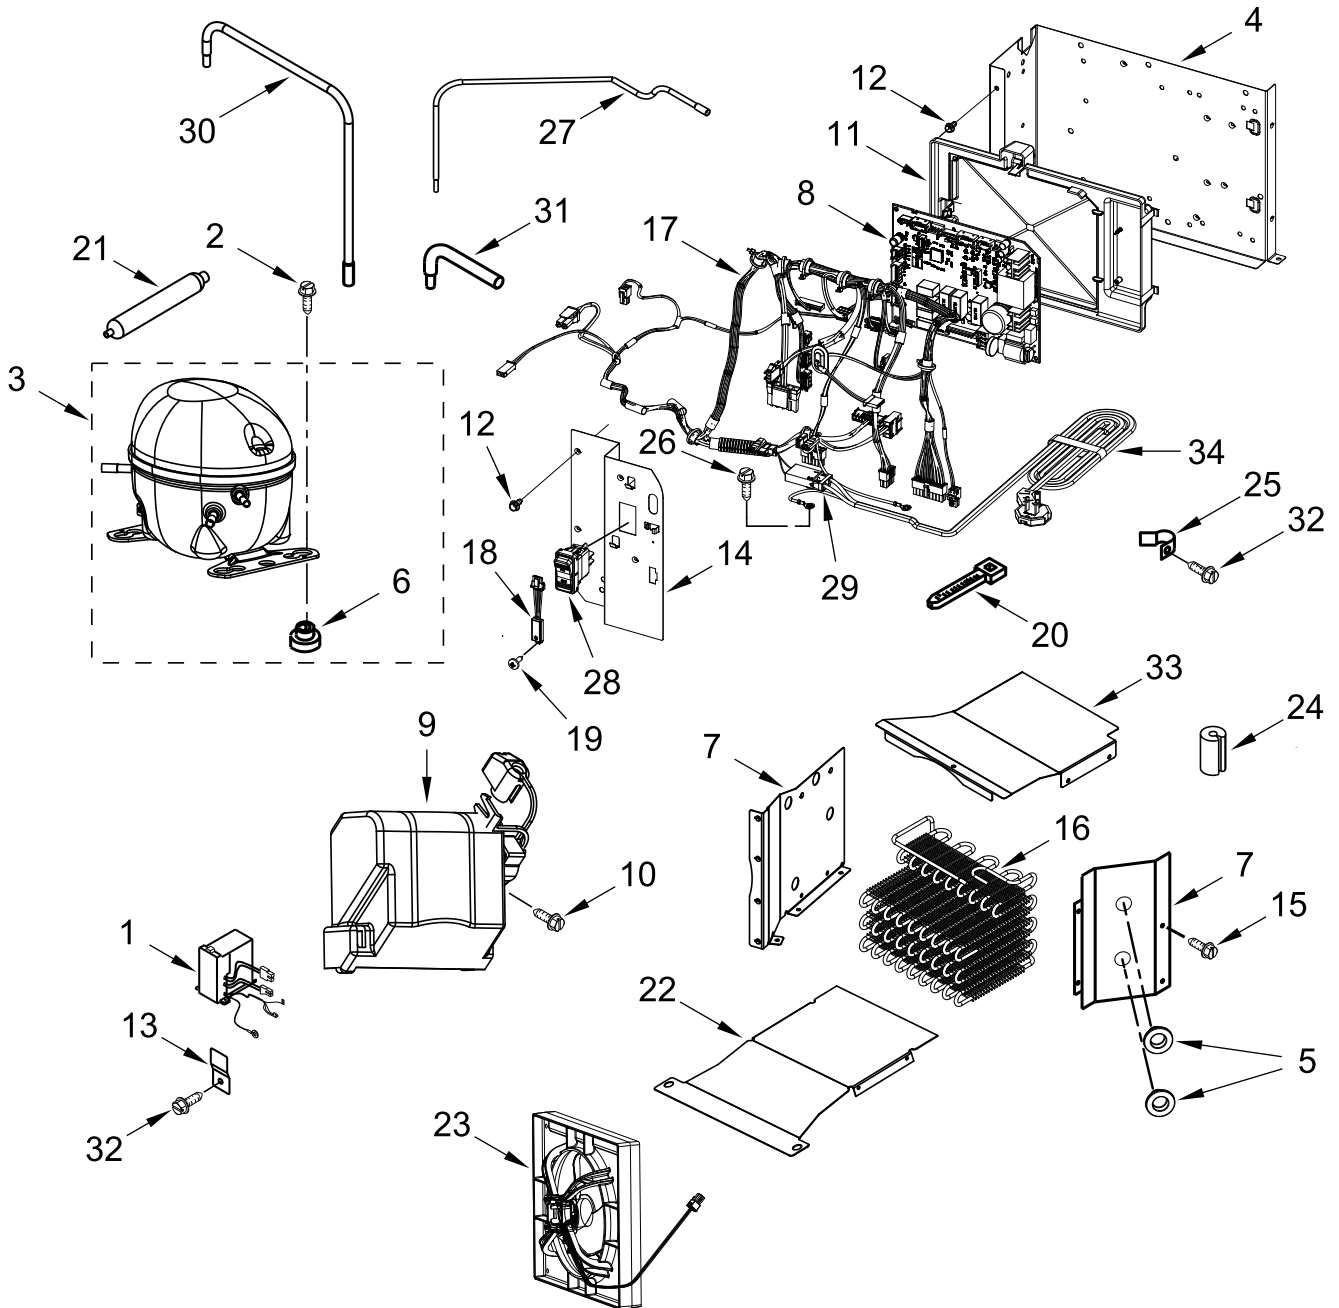

UPPER UNIT PARTS

UPPER UNIT PARTS

<u>Illus. No.</u>	<u>Part No.</u>	<u>Description</u>	<u>Illus. No.</u>	<u>Part No.</u>	<u>Description</u>	<u>Illus. No.</u>	<u>Part No.</u>	<u>Description</u>
1	W11411269	Assembly, Inverter Box	13	2256328	Bracket, Inverter Mounting	22	W11443119	Bracket, Condenser Bottom
2	489373	Screw	14	W11435371	Bracket, Control Assembly	23	W11464545	Assembly, Condenser Fan
3	W11332037	Compressor (Also Order the Following Lokring Parts)	15	1157158	Screw	24	2319835	Grommet, Condenser
	W11504415	8.5/8 NR MS 00 (Suction Tube to Compressor)	16	W11408149	Condenser (Also Order the Following Lokring Parts)	25	W11242280	Clamp, Power Cord
	W11504431	7/5 NR MS 00 (High Pressure Side to Compressor)		W11504445	5/4 NR MS 00 (High Side to Condenser)	26	487294	Screw
	W11504416	8.5/6 NR MS 00 (Process Tube to Compressor)		W11504445	5/4 NR MS 00 (Suction Line to Condenser)	27	W11460409	Tube, Heat Loop Transition
4	W10550831	Housing, Control Board Mounting	17	W11585870	Assembly, Unit Wire	28	W11311927	Switch, Power Disconnect
5	W10587113	Grommet	18	W11482040	Sensor, Relative Humidity	29	2310195	Assembly, Jumper Wire (Power Switch to Power Cord)
6	2183042	Grommet	19	W10068580	Screw	30	W11411473	Tube, Drier Transition
7		Support, Condenser	20	2155774	Tie, Wire	31	W11482820	Tube, Process
	W11443116	Left Hand	21	W10805035	Drier (Service Drier Without Dye)	32	486194	Screw
	W11443117	Right Hand		W11504445	5/4 NR MS 00 (Heat Loop to Drier)	33	W11443120	Cover, Condenser Support
8	W11619404	Control, Electronic		W11504432	6/5 NR MS 00 (Capillary Tube to Drier)	34	2310196	Cord, Power REFRIGERANT CHARGE 79 grams (R600a)
9	W11235263	Assembly, Compressor Cover						
10	9741232	Screw						
11	W11435369	Housing, Control Board						
12	487415	Screw