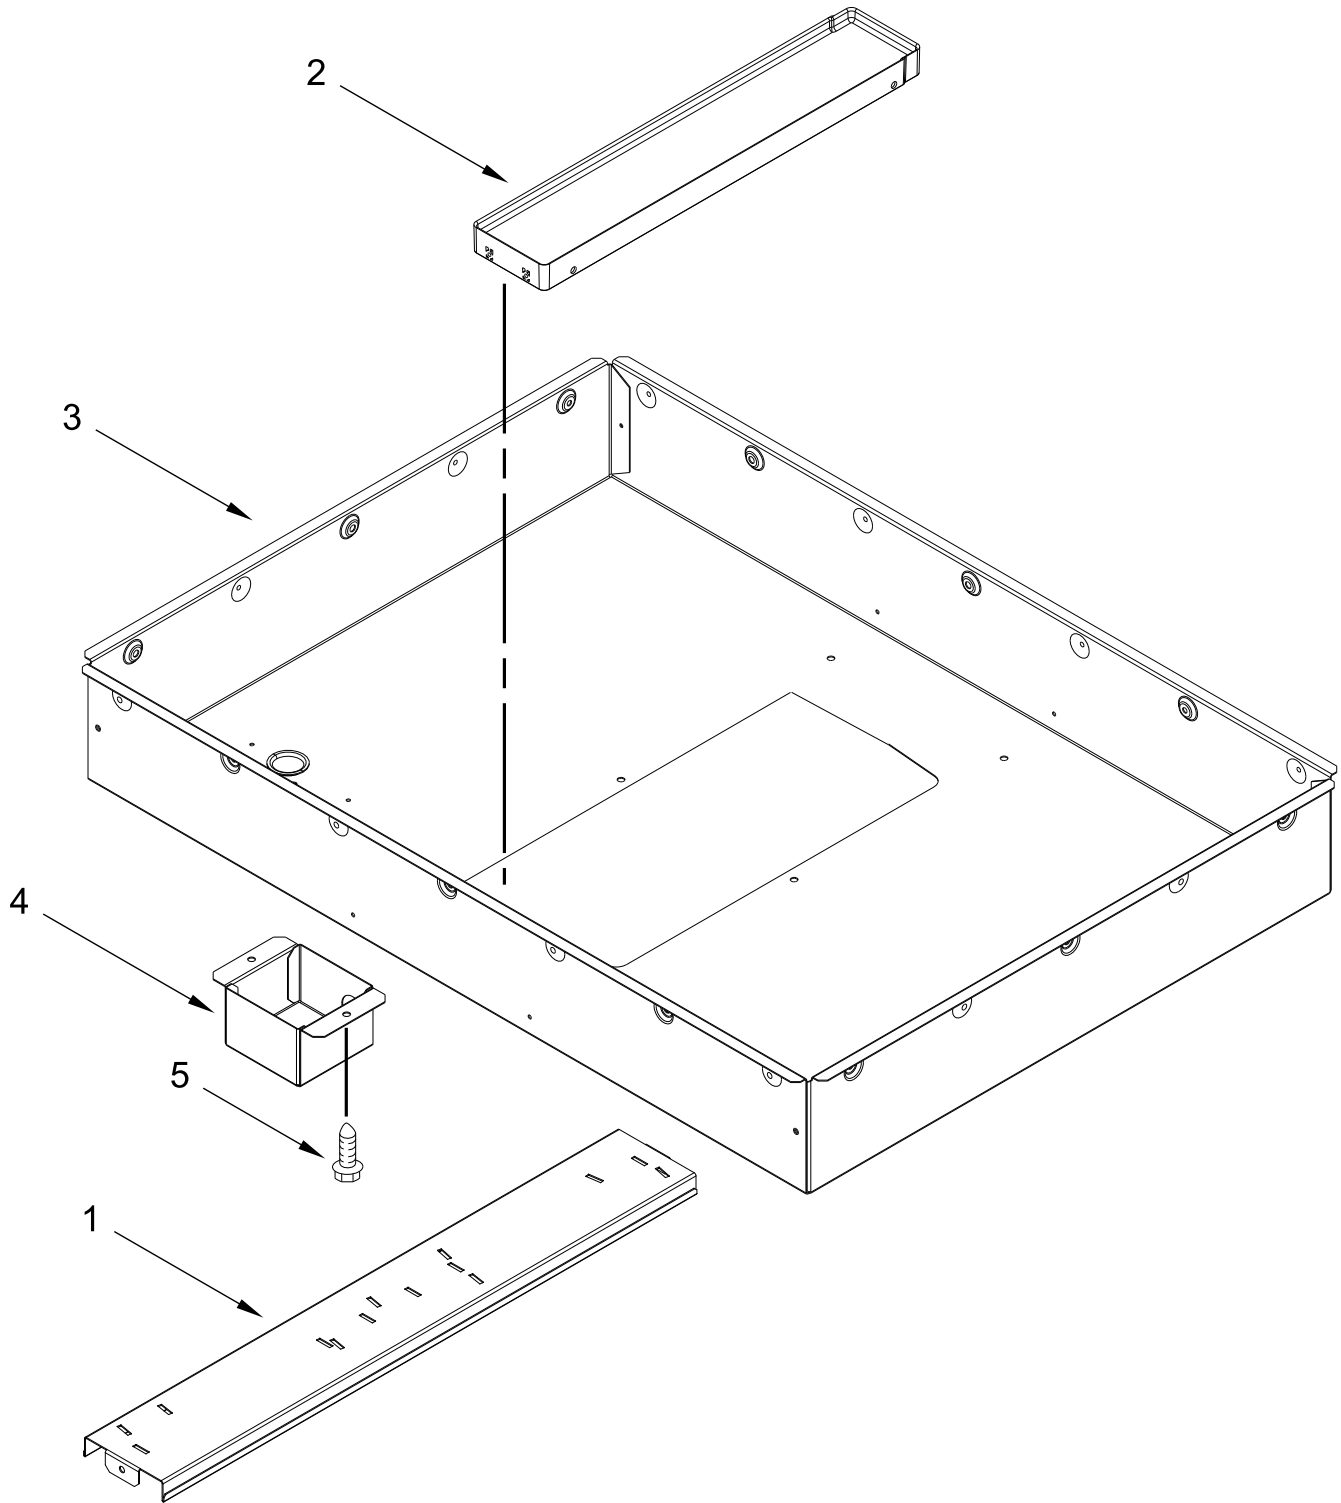

BURNER BOX PARTS

BURNER BOX PARTS

<u>Illus.</u> <u>No.</u>	<u>Part No.</u>	<u>Description</u>
1	W10815392	Rail, Straight
2	W10235990	Tray, Spill

<u>Illus.</u> <u>No.</u>	<u>Part No.</u>	<u>Description</u>
3		Box, Burner (Not Serviced)

<u>Illus.</u> <u>No.</u>	<u>Part No.</u>	<u>Description</u>
4	W10258697	Cover, Blower Motor Harness
5	7101P426-60	Screw