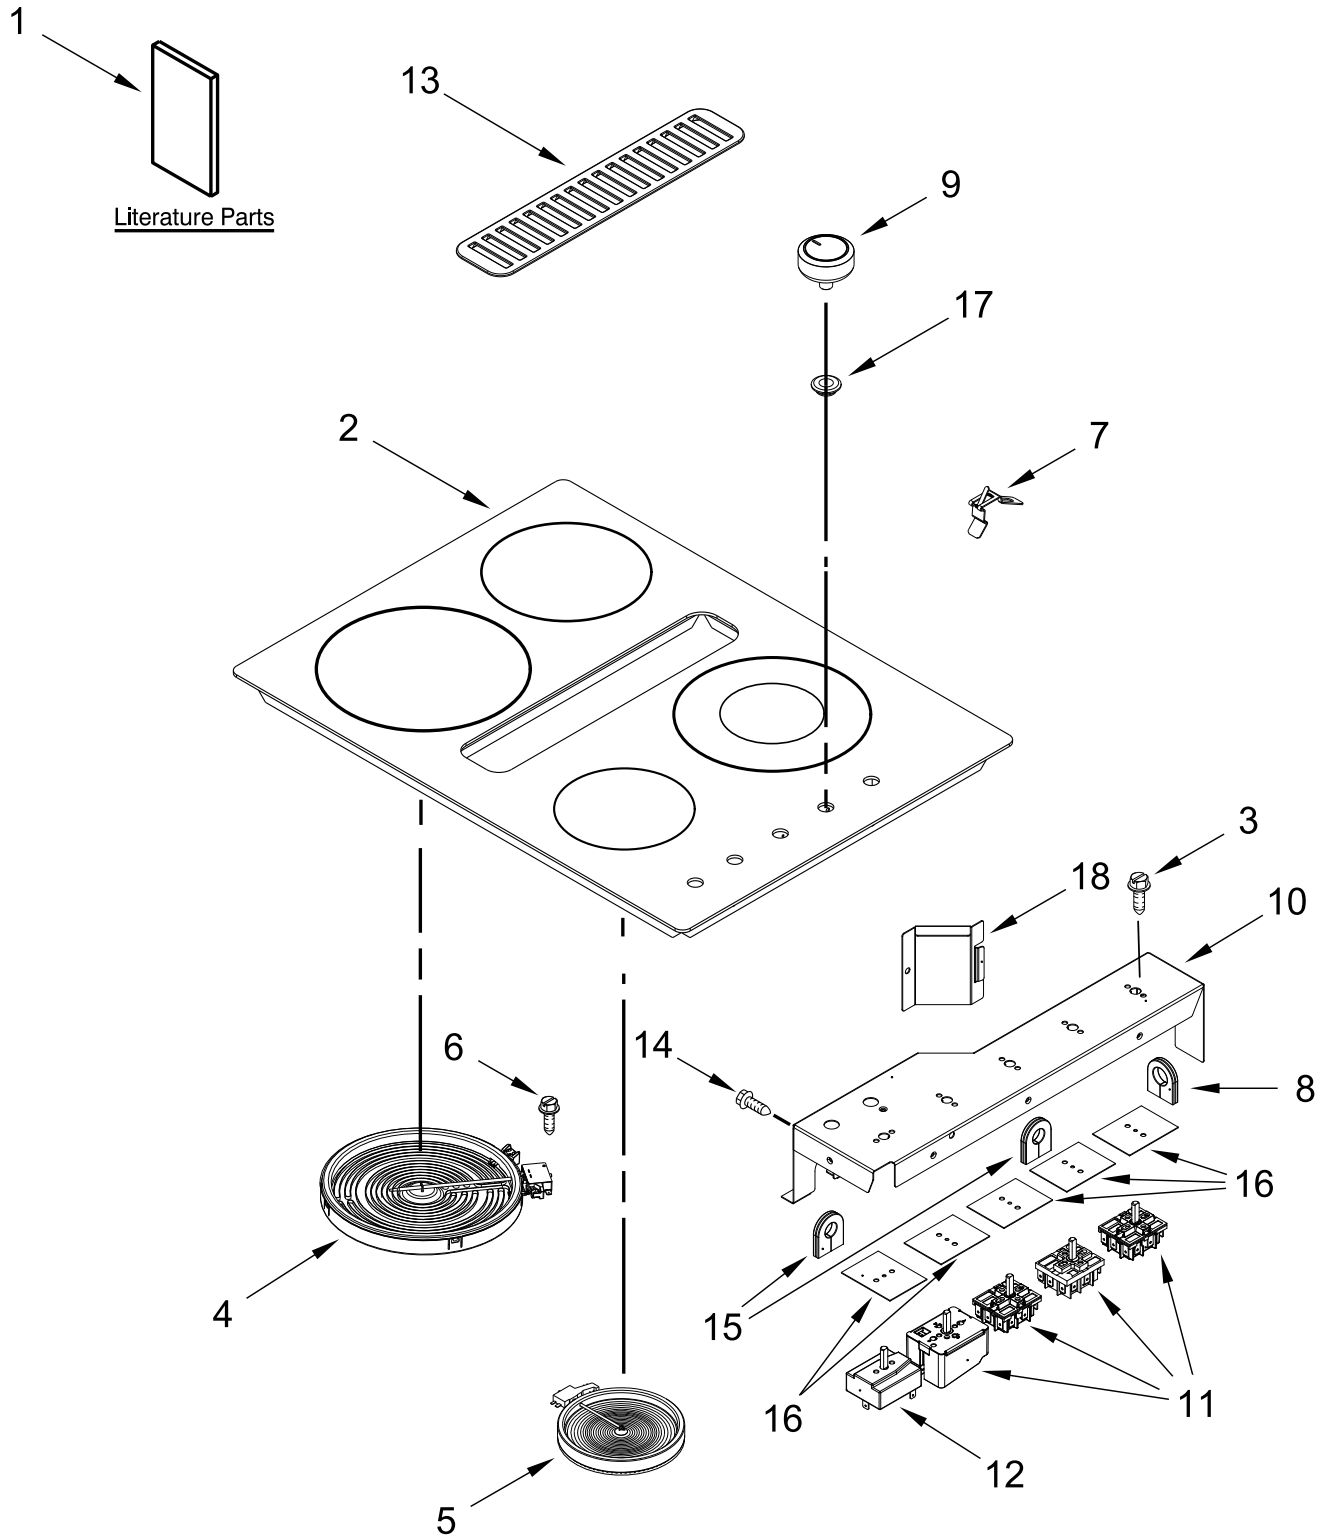

KitchenAid®

30" ELECTRIC DOWNDRAFT COOKTOP

MODELS:

KCED600GBL01 (Black)

KCED600GSS01 (Stainless)

COOKTOP PARTS

COOKTOP PARTS

<u>Illus. No.</u>	<u>Part No.</u>	<u>Description</u>	<u>Illus. No.</u>	<u>Part No.</u>	<u>Description</u>	<u>Illus. No.</u>	<u>Part No.</u>	<u>Description</u>
1		Literature Parts	5	8273994	Element (1200W) (Right Front)	14	7101P427-60	Screw
	W10848428	Instructions, Installation		W10342780	Element (1300W) (Left Rear)	15	8008P068-60	Grommet, Wire (Black) (Small Hole)
	W10848424	Instructions, User	6	7101P426-60	Screw	16	3183956	Seal, Switch Cover
	W10917804	Sheet, Tech	7	W10225448	Spring, Element	17		Bezel, Knob
	W11026765	Diagram, Wiring	8	W10324729	Grommet, Wire (Gray) (Large Hole)		W10593536	Stainless
2		Top			Knob, Control	18	W10912406	Shield, Heat FOLLOWING PARTS NOT ILLUSTRATED
	W10796748	Black	9	W10884728	Stainless		W11190475	Harness, Cooktop
	W10796749	Stainless (Stainless Model Includes Trim)	10	W10815302	Bracket, Switch		W11190478	Harness, Blower
3	7101P309-60	Screw	11	W10437094	Switch, Infinite (Left Front & Left Rear)		W11190480	Harness, Jumper
4	W10251108	Element (3200W) (Left Front)		W10578768	Switch, Infinite (Right Front)		W10909126	Kit, Plenum Screw 3192439 Seal, Limiter 8286642 Tape, Foam 7101P460-60 Screw, Grounding
	W10275048	Element (3000/1400W) (Right Rear)		W10437092	Switch, Infinite (Right Rear)			
			12	W10866567	Switch, Blower			
			13		Grille, Air Black			
				W10205094				

BLOWER UNIT PARTS

BLOWER UNIT PARTS

<u>Illus.</u> <u>No.</u>	<u>Part No.</u>	<u>Description</u>	<u>Illus.</u> <u>No.</u>	<u>Part No.</u>	<u>Description</u>	<u>Illus.</u> <u>No.</u>	<u>Part No.</u>	<u>Description</u>
1	W10872755	Assembly, Top Plenum	3	7103P162-60	Nut, Lock	6	W10837738	Assembly, Lower Plenum
2	W10877782	Assembly, Downdraft Blower	4	7109P086-60	Washer	7	W10837737	Panel, Lower Plenum Access
			5	W10815866	Filter, Grease			