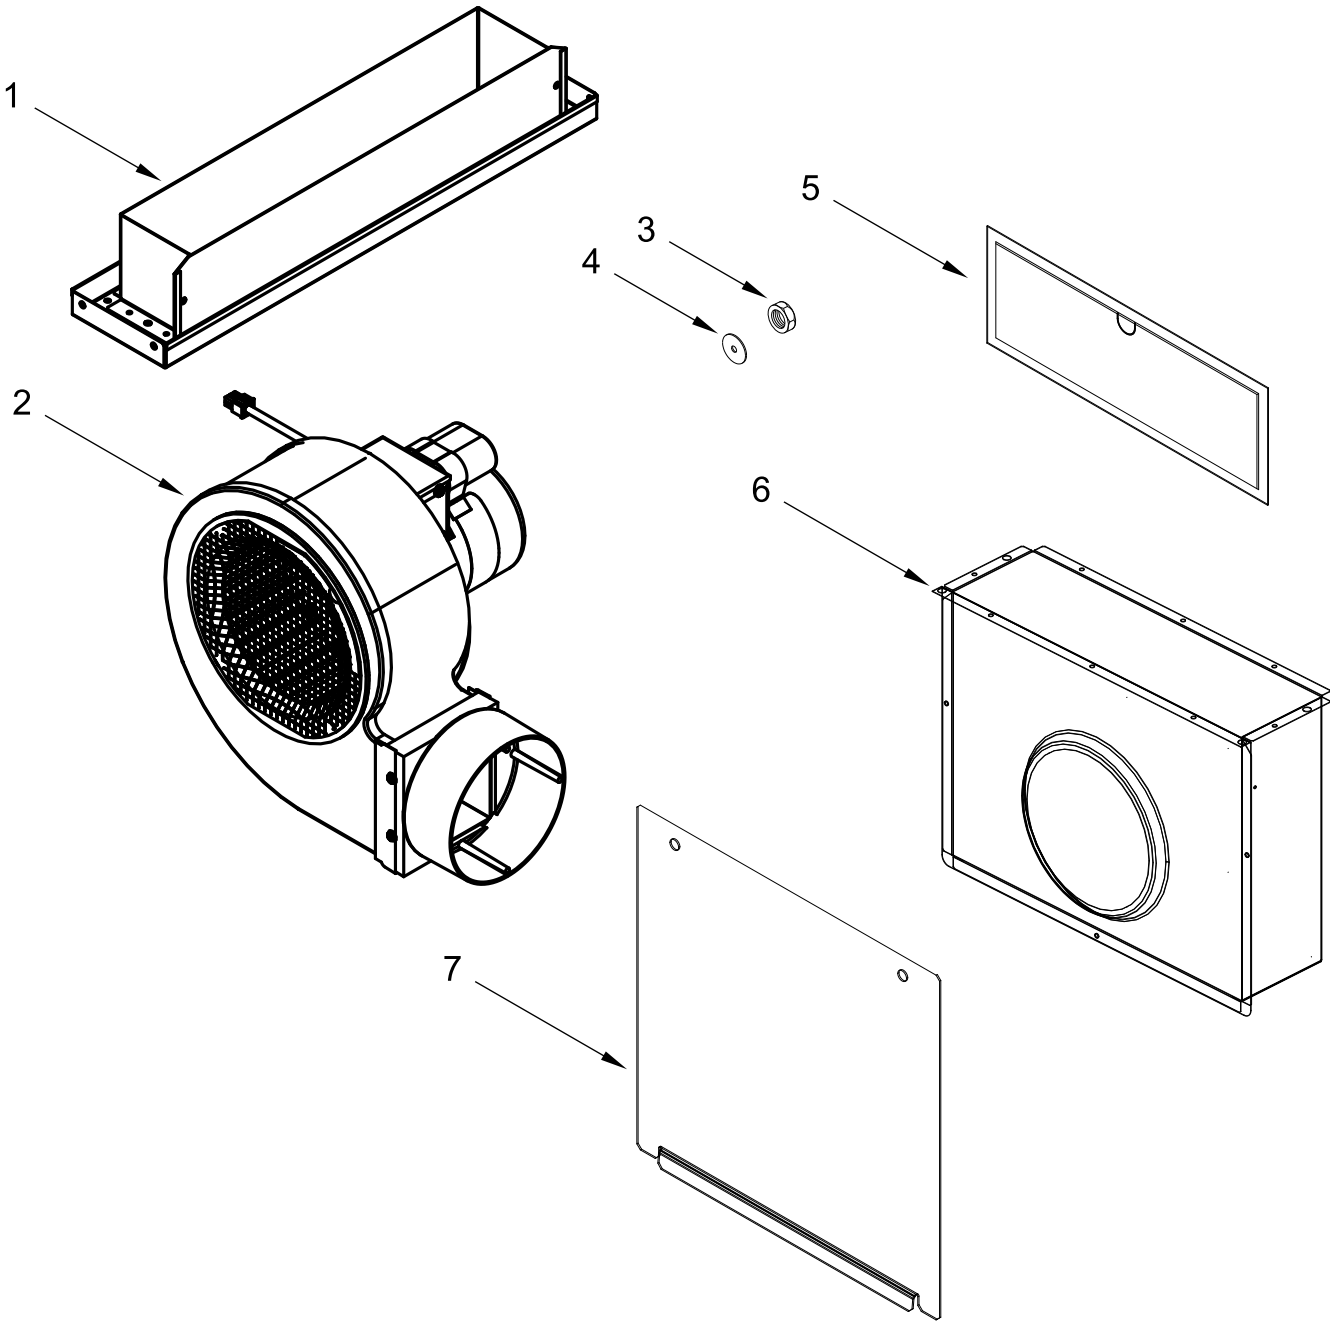

KitchenAid®

30" ELECTRIC DOWNDRAFT COOKTOP

MODELS:

KCED600GBL01 (Black)

KCED600GSS01 (Stainless)

COOKTOP PARTS

COOKTOP PARTS

<u>Illus. No.</u>	<u>Part No.</u>	<u>Description</u>	<u>Illus. No.</u>	<u>Part No.</u>	<u>Description</u>	<u>Illus. No.</u>	<u>Part No.</u>	<u>Description</u>
1		Literature Parts	5	8273994	Element (1200W) (Right Front)	14	7101P427-60	Screw
	W10848428	Instructions, Installation		W10342780	Element (1300W) (Left Rear)	15	8008P068-60	Grommet, Wire (Black) (Small Hole)
	W10848424	Instructions, User	6	7101P426-60	Screw	16	3183956	Seal, Switch Cover
	W10917804	Sheet, Tech	7	W10225448	Spring, Element	17		Bezel, Knob
	W11026765	Diagram, Wiring	8	W10324729	Grommet, Wire (Gray) (Large Hole)		W10593536	Stainless
2		Top			Knob, Control	18	W10912406	Shield, Heat FOLLOWING PARTS NOT ILLUSTRATED
	W10796748	Black	9	W10884728	Stainless		W11190475	Harness, Cooktop
	W10796749	Stainless (Stainless Model Includes Trim)	10	W10815302	Bracket, Switch		W11190478	Harness, Blower
3	7101P309-60	Screw	11	W10437094	Switch, Infinite (Left Front & Left Rear)		W11190480	Harness, Jumper
4	W10251108	Element (3200W) (Left Front)		W10578768	Switch, Infinite (Right Front)		W10909126	Kit, Plenum Screw 3192439 Seal, Limiter 8286642 Tape, Foam 7101P460-60 Screw, Grounding
	W10275048	Element (3000/1400W) (Right Rear)		W10437092	Switch, Infinite (Right Rear)			
			12	W10866567	Switch, Blower			
			13		Grille, Air Black			
				W10205094				

BLOWER UNIT PARTS

BLOWER UNIT PARTS

<u>Illus.</u> <u>No.</u>	<u>Part No.</u>	<u>Description</u>	<u>Illus.</u> <u>No.</u>	<u>Part No.</u>	<u>Description</u>	<u>Illus.</u> <u>No.</u>	<u>Part No.</u>	<u>Description</u>
1	W10872755	Assembly, Top Plenum	3	7103P162-60	Nut, Lock	6	W10837738	Assembly, Lower Plenum
2	W10877782	Assembly, Downdraft Blower	4	7109P086-60	Washer	7	W10837737	Panel, Lower Plenum Access
			5	W10815866	Filter, Grease			