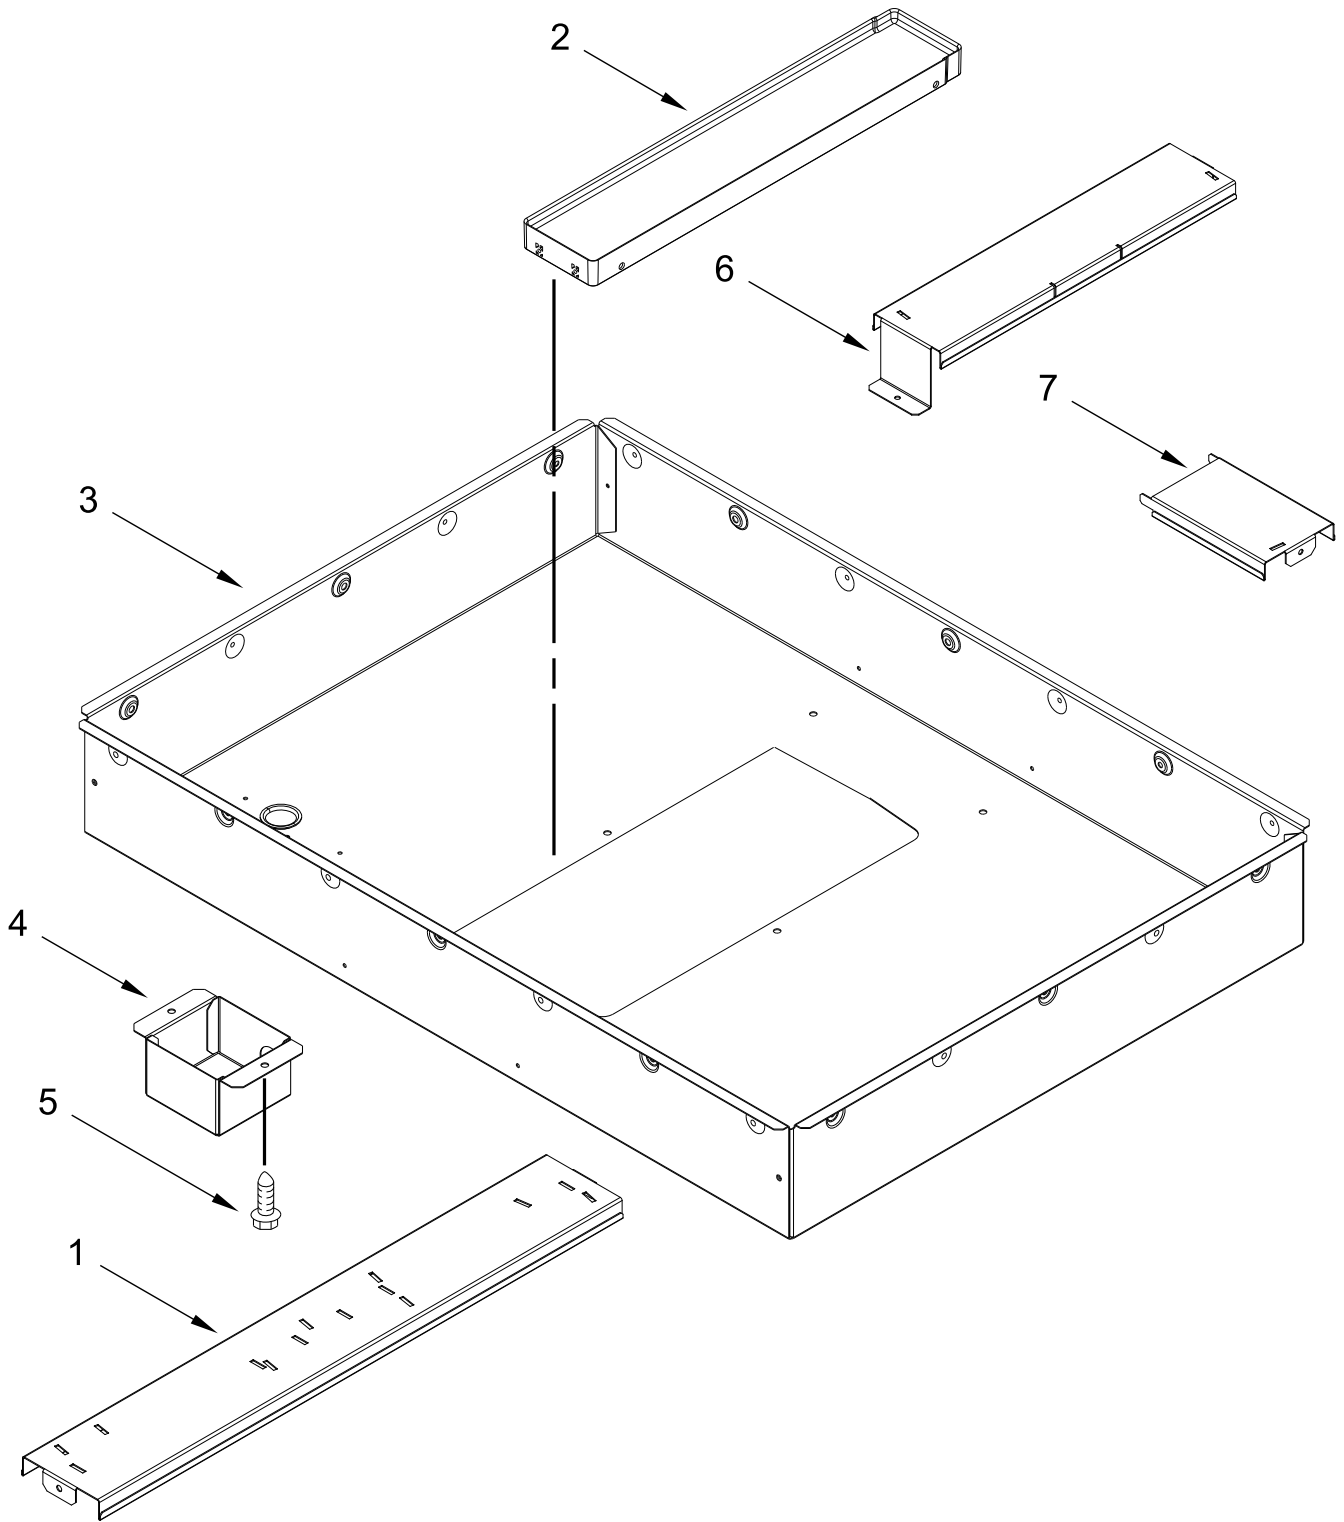

BURNER BOX PARTS

BURNER BOX PARTS

<u>Illus.</u> <u>No.</u>	<u>Part No.</u>	<u>Description</u>	<u>Illus.</u> <u>No.</u>	<u>Part No.</u>	<u>Description</u>	<u>Illus.</u> <u>No.</u>	<u>Part No.</u>	<u>Description</u>
1	W10815392	Rail, Straight	4	W10258697	Cover, Blower Motor Harness	6	W10815650	Rail, Right
2	W10235990	Tray, Spill				7	W10872311	Rail, Element Support
3		Box, Burner (Not Serviced)	5	7101P426-60	Screw