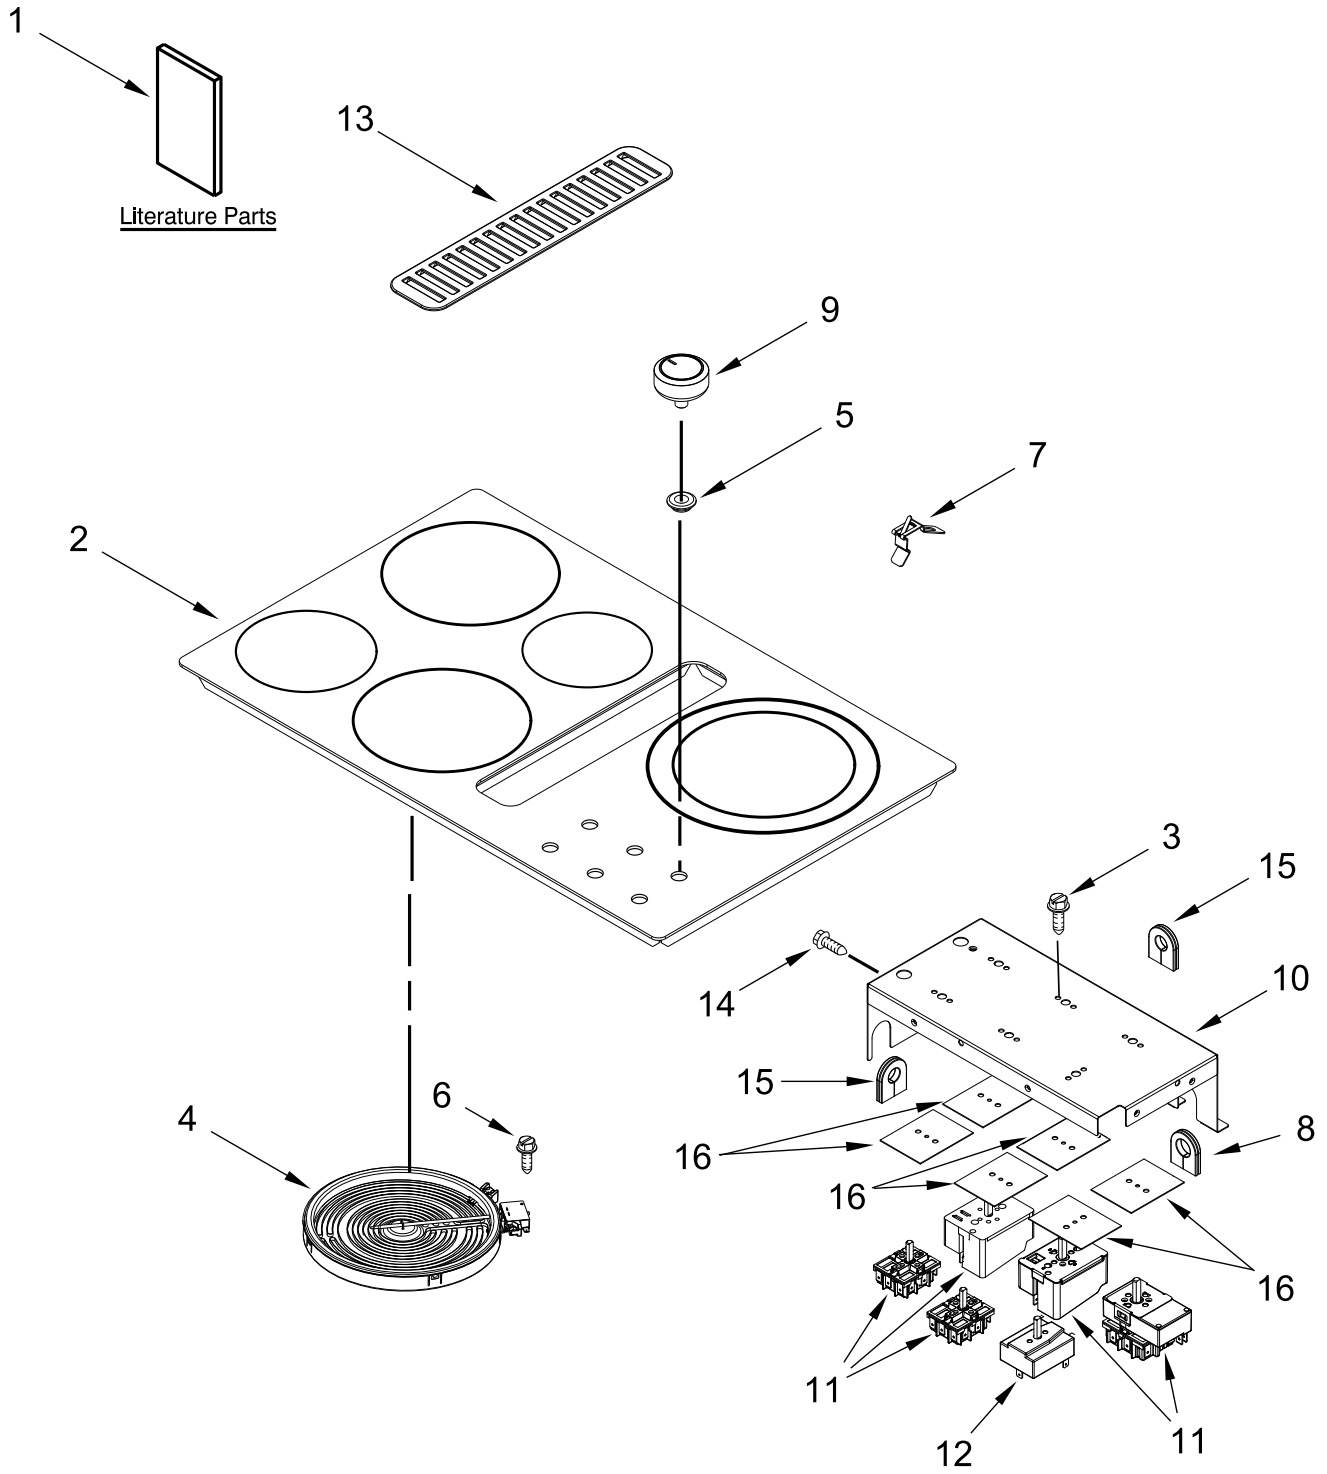

KitchenAid®

36" ELECTRIC DOWNDRAFT COOKTOP

MODELS:

KCED606GBL01 (Black)

KCED606GSS01 (Stainless)

COOKTOP PARTS

COOKTOP PARTS

<u>Illus. No.</u>	<u>Part No.</u>	<u>Description</u>	<u>Illus. No.</u>	<u>Part No.</u>	<u>Description</u>	<u>Illus. No.</u>	<u>Part No.</u>	<u>Description</u>
1		Literature Parts	7	W10225448	Spring, Element	16	3183956	Seal, Switch Cover
	W10848428	Instructions, Installation	8	W10324729	Grommet, Wire (Gray) (Large Hole)			FOLLOWING PARTS NOT ILLUSTRATED
	W10848424	Instructions, User	9		Knob, Control	W11134610		Harness, Main
	W10917816	Sheet, Tech		W10884728	Stainless	W11190478		Harness, Blower
	W11026766	Diagram, Wiring	10	W10834481	Bracket, Switch	7101P460-60		Screw
2		Top	11	W10437094	Switch, Infinite (Left Front & Center Front)	W11190480		Harness, Jumper
	W10795401	Black				W10909126		Kit, Plenum Screw
	W10795402	Stainless (Stainless Model Includes Trim)		W10843843	Switch, Infinite (Left Rear)	3192439		Seal, Limiter
3	7101P309-60	Screw		W10578768	Switch, Infinite (Center Rear)	8286642		Tape, Foam
4	W10342780	Element (1300W) (Left Front)		W10437092	Switch, Infinite (Right Rear)			
	8273993	Element (1800W) (Left Rear)	12	W10866567	Switch, Blower			
	W10251108	Element (3200W) (Center Front)	13		Grille, Air			
	8273994	Element (1200W) (Center Rear)		W10205094	Black			
	W10711900	Element (3000W) (Right Rear)	14	7101P427-60	Screw			
5		Bezel, Knob	15	8008P068-60	Grommet, Wire (Black) (Small Hole)			
	W10593536	Stainless						
6	7101P426-60	Screw						

BLOWER UNIT PARTS

BLOWER UNIT PARTS

<u>Illus.</u> <u>No.</u>	<u>Part No.</u>	<u>Description</u>	<u>Illus.</u> <u>No.</u>	<u>Part No.</u>	<u>Description</u>	<u>Illus.</u> <u>No.</u>	<u>Part No.</u>	<u>Description</u>
1	W10872755	Assembly, Top Plenum	3	7103P162-60	Nut, Lock	6	W10837738	Assembly, Lower Plenum
2	W10877782	Assembly, Downdraft Blower	4	7109P086-60	Washer	7	W10837737	Panel, Lower Plenum Access
			5	W10815866	Filter, Grease			