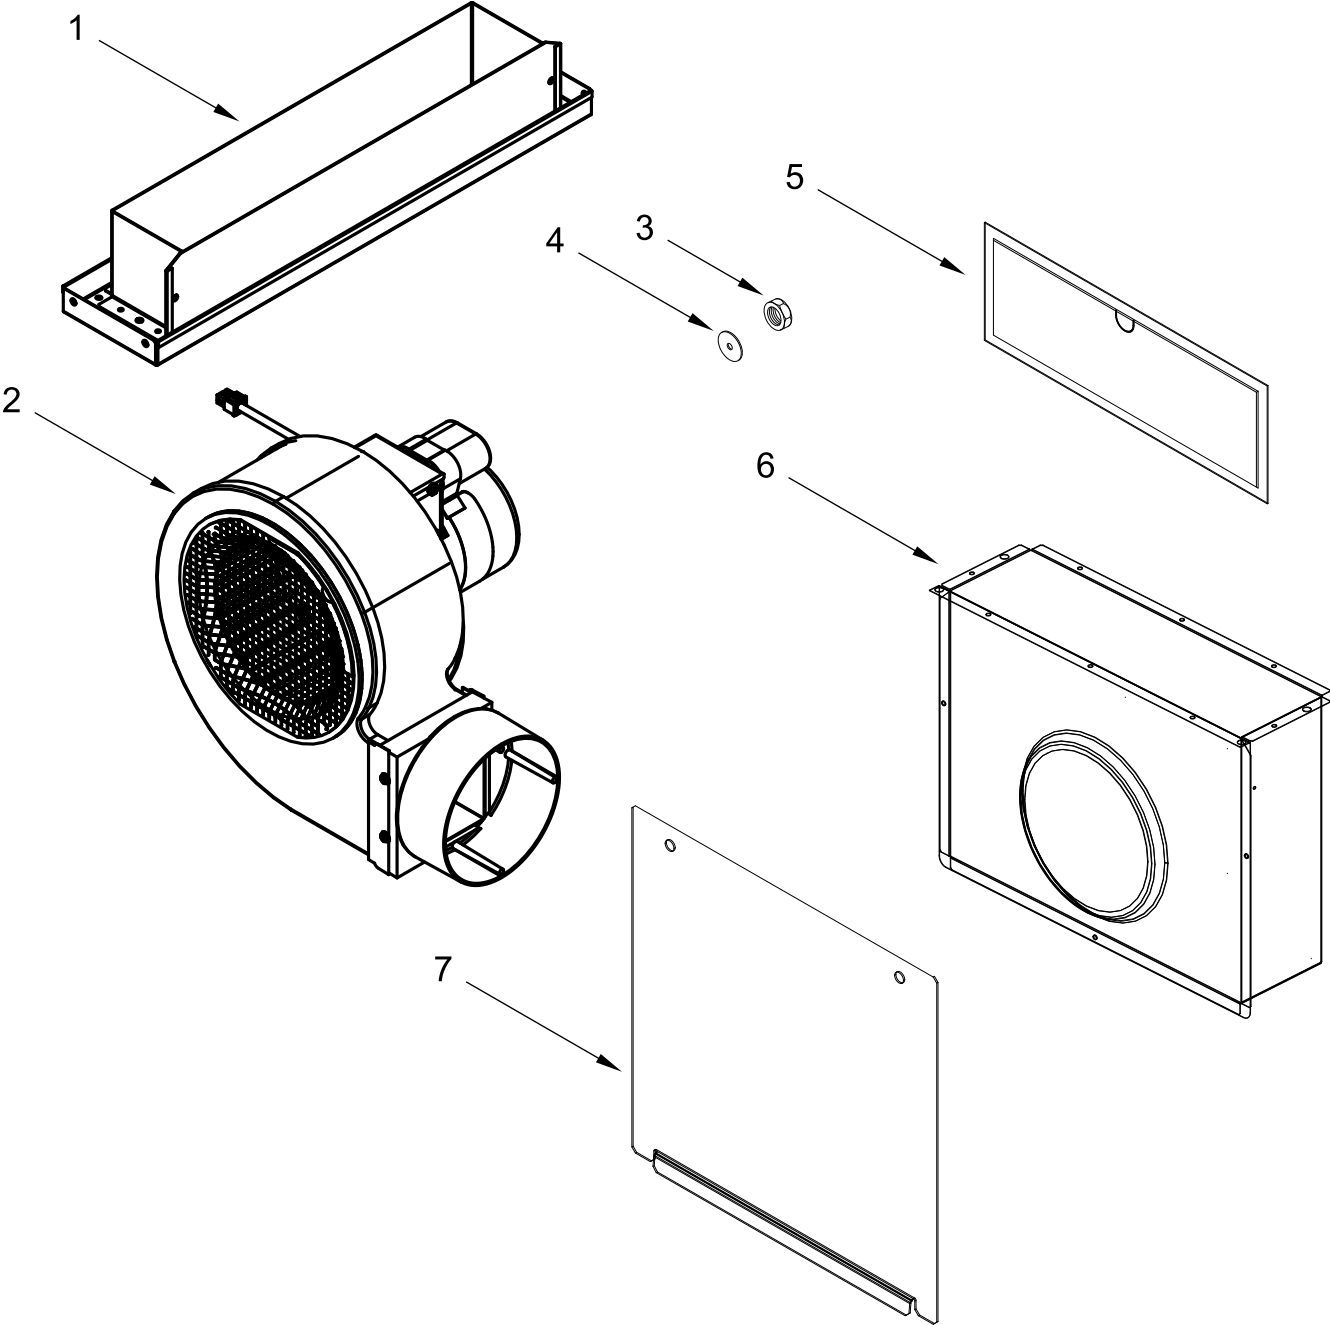

KitchenAid®

36" ELECTRIC DOWNDRAFT COOKTOP

MODELS:

KCED606GBL01 (Black)

KCED606GSS01 (Stainless)

COOKTOP PARTS

COOKTOP PARTS

<u>Illus. No.</u>	<u>Part No.</u>	<u>Description</u>	<u>Illus. No.</u>	<u>Part No.</u>	<u>Description</u>	<u>Illus. No.</u>	<u>Part No.</u>	<u>Description</u>
1		Literature Parts	7	W10225448	Spring, Element	16	3183956	Seal, Switch Cover
	W10848428	Instructions, Installation	8	W10324729	Grommet, Wire (Gray) (Large Hole)			FOLLOWING PARTS NOT ILLUSTRATED
	W10848424	Instructions, User	9		Knob, Control	W11134610		Harness, Main
	W10917816	Sheet, Tech		W10884728	Stainless	W11190478		Harness, Blower
	W11026766	Diagram, Wiring	10	W10834481	Bracket, Switch	7101P460-60		Screw
2		Top	11	W10437094	Switch, Infinite (Left Front & Center Front)	W11190480		Harness, Jumper
	W10795401	Black				W10909126		Kit, Plenum Screw
	W10795402	Stainless (Stainless Model Includes Trim)		W10843843	Switch, Infinite (Left Rear)	3192439		Seal, Limiter
3	7101P309-60	Screw		W10578768	Switch, Infinite (Center Rear)	8286642		Tape, Foam
4	W10342780	Element (1300W) (Left Front)		W10437092	Switch, Infinite (Right Rear)			
	8273993	Element (1800W) (Left Rear)	12	W10866567	Switch, Blower			
	W10251108	Element (3200W) (Center Front)	13		Grille, Air			
	8273994	Element (1200W) (Center Rear)		W10205094	Black			
	W10711900	Element (3000W) (Right Rear)	14	7101P427-60	Screw			
5		Bezel, Knob	15	8008P068-60	Grommet, Wire (Black) (Small Hole)			
	W10593536	Stainless						
6	7101P426-60	Screw						

BLOWER UNIT PARTS

BLOWER UNIT PARTS

<u>Illus.</u> <u>No.</u>	<u>Part No.</u>	<u>Description</u>	<u>Illus.</u> <u>No.</u>	<u>Part No.</u>	<u>Description</u>	<u>Illus.</u> <u>No.</u>	<u>Part No.</u>	<u>Description</u>
1	W10872755	Assembly, Top Plenum	3	7103P162-60	Nut, Lock	6	W10837738	Assembly, Lower Plenum
2	W10877782	Assembly, Downdraft Blower	4	7109P086-60	Washer	7	W10837737	Panel, Lower Plenum Access
			5	W10815866	Filter, Grease			