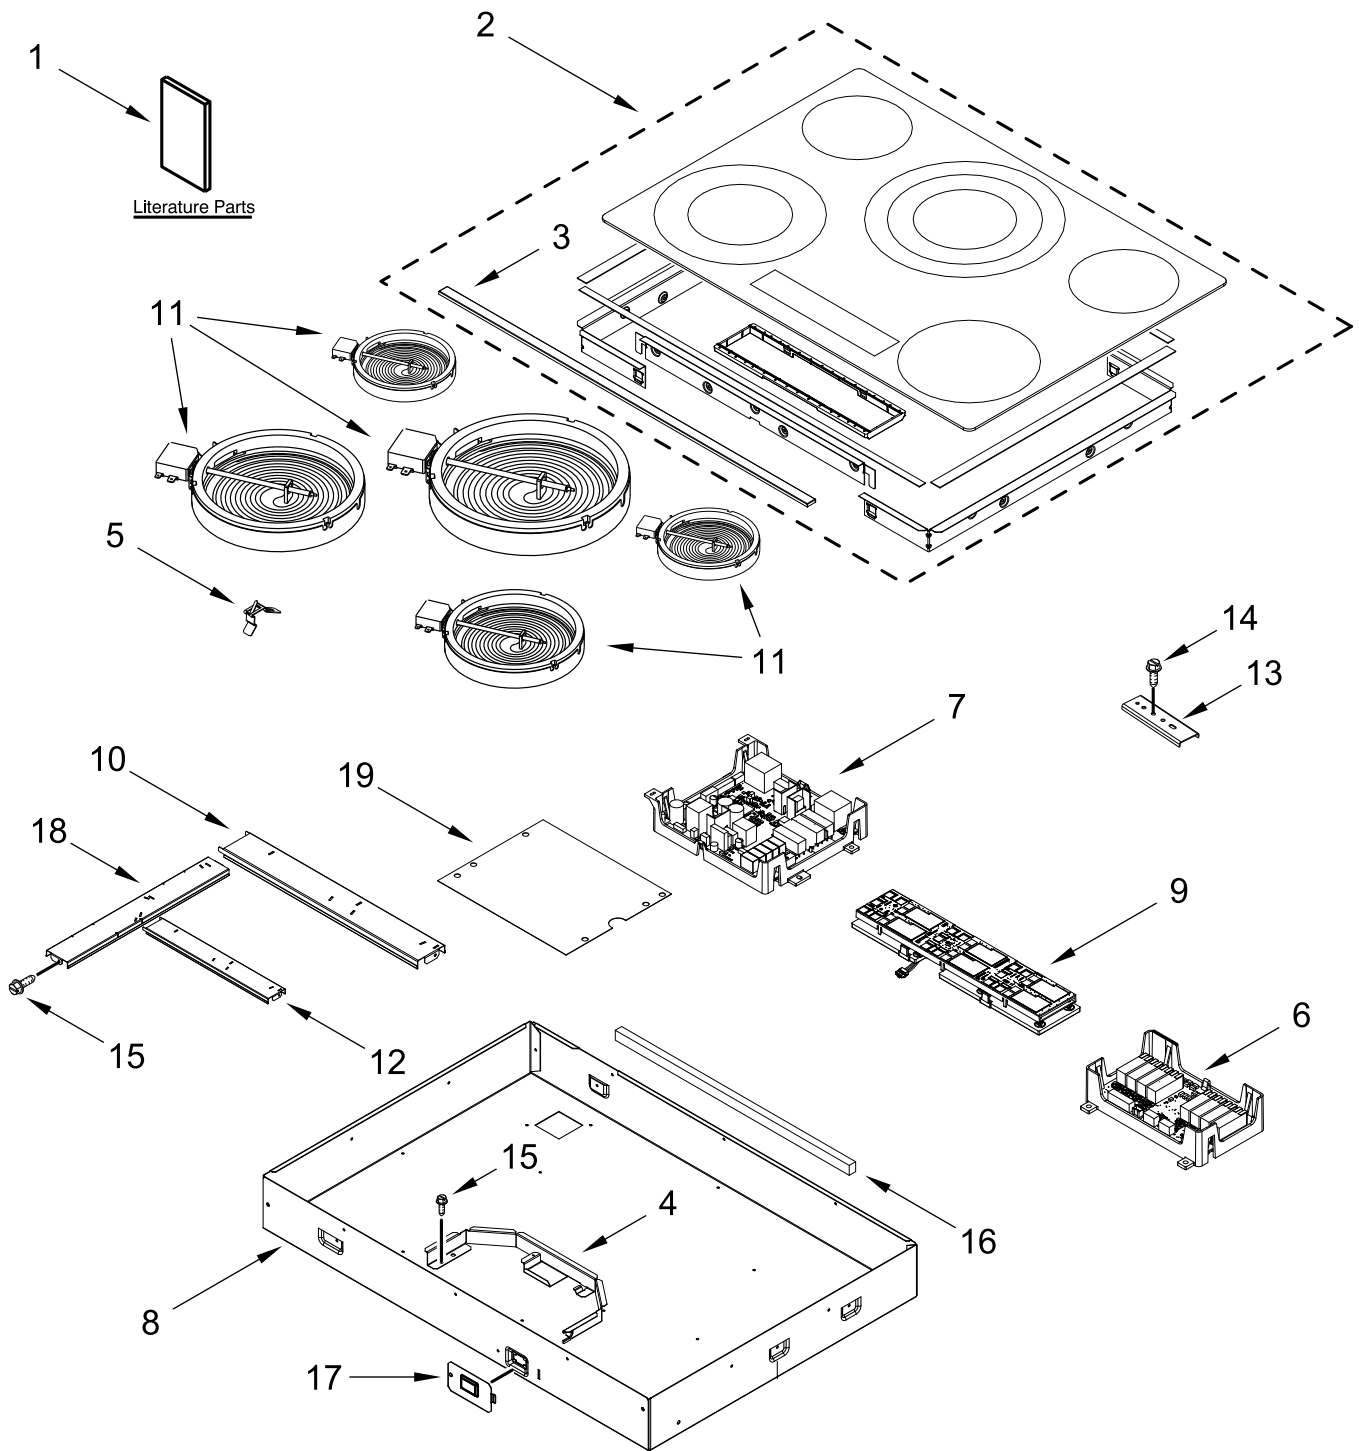

KitchenAid®

36" ELECTRIC BUILT-IN COOKTOP

MODELS:

KCES956KBL01 (Black)

KCES956KSS01 (Stainless)

COOKTOP PARTS

COOKTOP PARTS

<u>Illus. No.</u>	<u>Part No.</u>	<u>Description</u>	<u>Illus. No.</u>	<u>Part No.</u>	<u>Description</u>	<u>Illus. No.</u>	<u>Part No.</u>	<u>Description</u>
1		Literature Parts	8		Box, Burner (Not Serviced)	16	W11177352	Top, Foam (Heat Shield)
	W11439185	Installation Instructions	9	W11420428	UI Assembly	17		Cover, Win Port (Not Serviced)
	W11245478	Instructions, Undercounter Installation	10	W11110717	Rail, Auxiliar	18	W11110716	Rail, Short Cooktop
	W11439186	Owners Manual	11	W11117008	Element (3200W) (Left Front)	19	W11242976	Pad, Insulation
	W11238368	Diagram, Wiring		8273994	Element (1200W) (Left Rear)			FOLLOWING PARTS NOT ILLUSTRATED
2		Cooktop Glass Assembly		W10187839	Element (3000W) (Center Rear)		W11111812	Harness, Main
	W11406993	Black		8273993	Element (1800W) (Right Front)		3400015	Screw, Grounding
	W11406994	Stainless					7101P520-60	Screw
3		Trim, Stainless (Not Serviced)		W10342780	Element (1300W) (Right Rear)		7103P027-60	Nut
4	W11110726	Shield, Heat					3192439	Seal, Limiter
5	W10225448	Spring, Element	12	W11106010	Rail, Horizontal		8286642	Tape, Foam
6	W11115981	Appliance Manager, Expansion	13	4455917	Bracket, Cooktop Mounting		W11160360	Insulation, Cooktop
7	W11296739	Appliance Manager, Copernicus	14	3400093	Screw			
			15	7101P426-60	Screw			

OPTIONAL PARTS (NOT INCLUDED)

<u>Illus.</u> <u>No.</u>	<u>Part No.</u>	<u>Description</u>
		ACCESSORIES
	W10355016	Cleaner, Stainless Steel
	WA906B	Scraper, Cooktop
	W10355051	Cleaner, Cooktop
	31463	Protectant, Cooktop