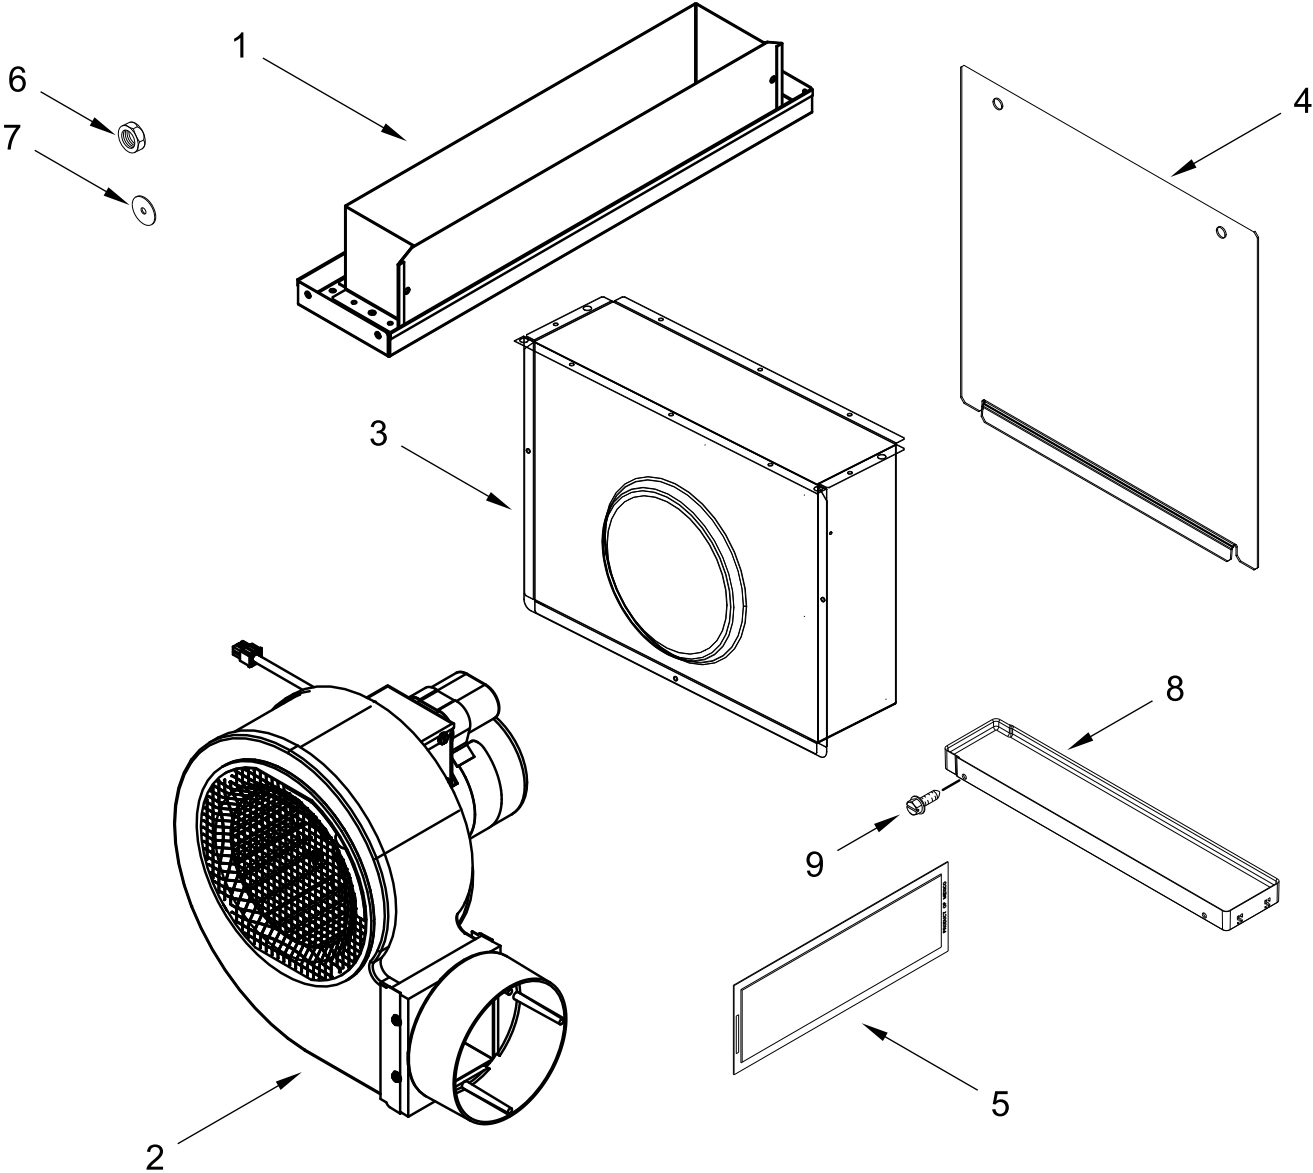

BLOWER UNIT PARTS

BLOWER UNIT PARTS

<u>Illus.</u> <u>No.</u>	<u>Part No.</u>	<u>Description</u>	<u>Illus.</u> <u>No.</u>	<u>Part No.</u>	<u>Description</u>	<u>Illus.</u> <u>No.</u>	<u>Part No.</u>	<u>Description</u>
1	W10836514	Assembly, Top Plenum	4	W10837737	Panel, Lower Plenum Access	8	W10235990	Tray, Spill
2	W10877782	Assembly, Downdraft Blower	5	W10815866	Filter, Grease	9	W11249635	Screw
3	W10837738	Assembly, Lower Plenum	6	7103P162-60	Nut, Lock			
			7	7109P086-60	Washer