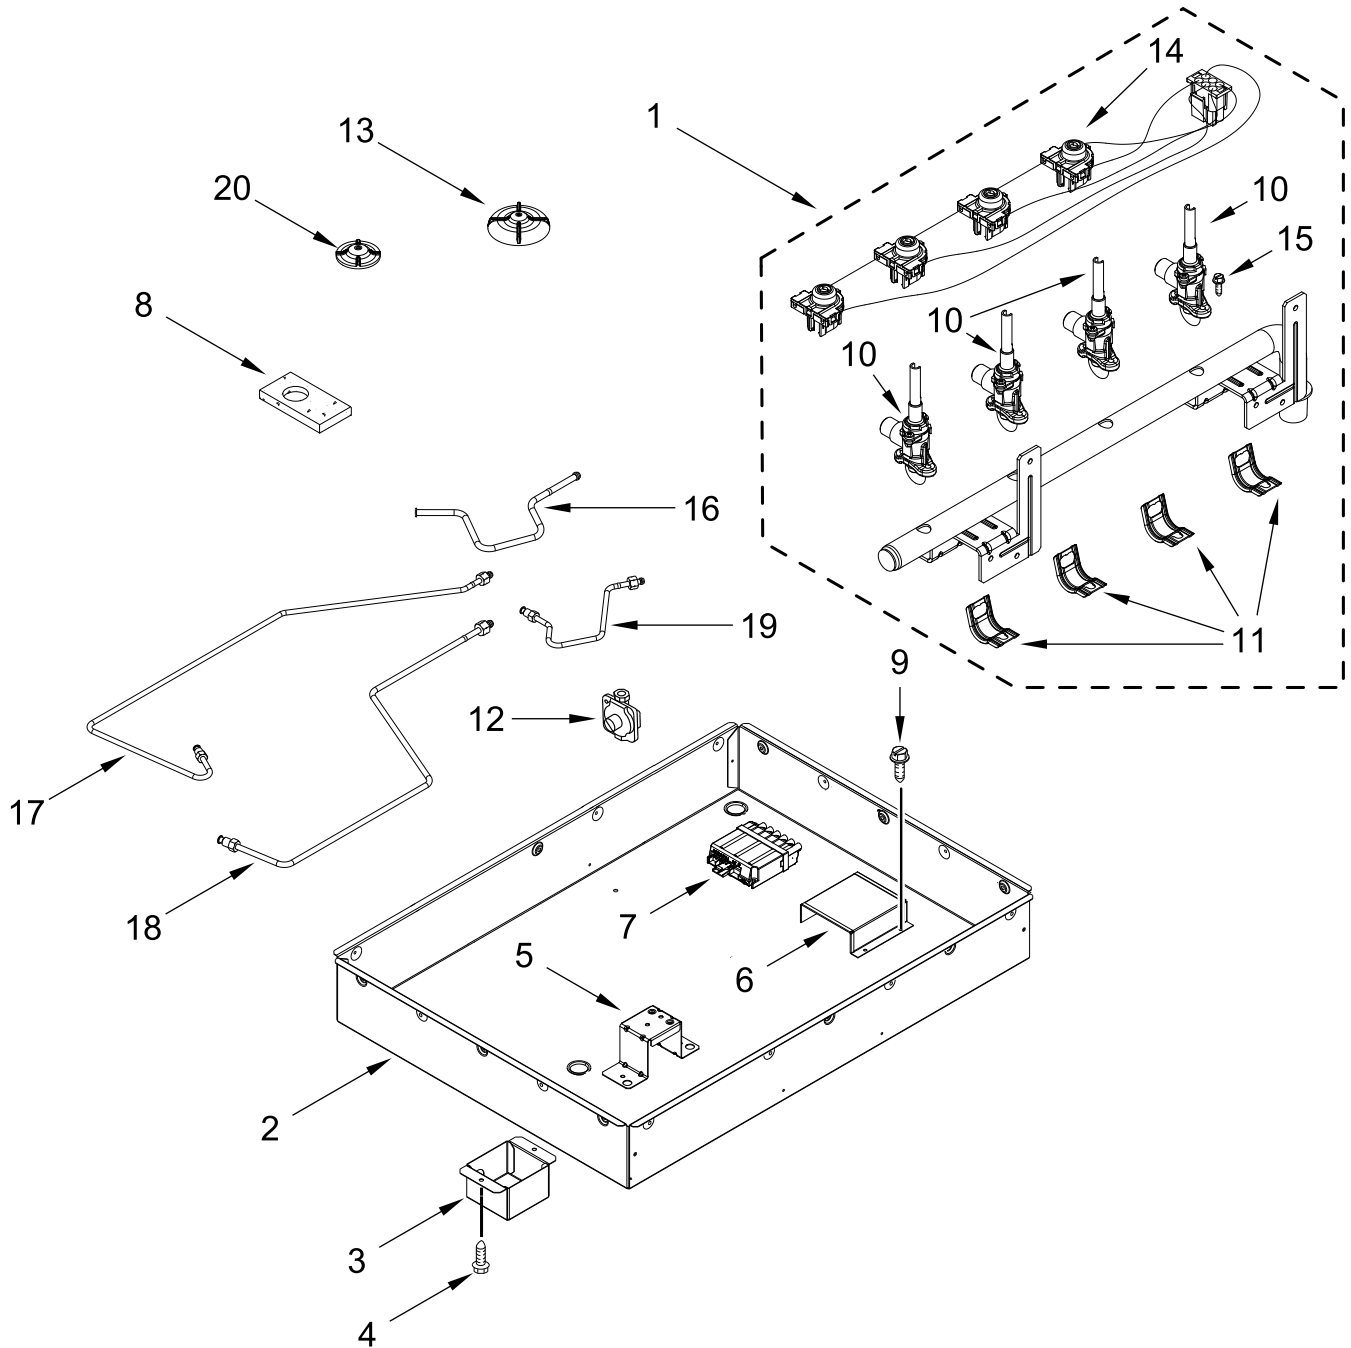

BURNER BOX PARTS

BURNER BOX PARTS

<u>Illus. No.</u>	<u>Part No.</u>	<u>Description</u>	<u>Illus. No.</u>	<u>Part No.</u>	<u>Description</u>	<u>Illus. No.</u>	<u>Part No.</u>	<u>Description</u>
1	W11512355	Manifold Assembly	10	W11511840	Valve (Left Front & Right Rear)	15	W11577790	Screw
2		Box, Burner (Not Serviced)				16	W10826747	Assembly, Tube (Left Front)
3	W10258697	Cover, Blower Motor Harness		W11511841	Valve (Left Rear)	17	W10826748	Assembly, Tube (Left Rear)
4	7101P426-60	Screw		W11511839	Valve (Right Front)	18	W10826749	Assembly, Tube (Right Front)
5	W10811211	Bracket, Hat	11	W10949105	Bracket, Saddle Valve	19	W10826750	Assembly, Tube (Right Rear)
6	W10894861	Cover, Spark	12	W10449143	Regulator, Pressure	20	W11508234	Seal, Downdraft Shaft
7	W10475147	Module, Spark	13	W11507167	Seal, Switch Shaft			
8	7208P024-60	Seal, Manifold Pipe Inlet	14	W11537635	Harness, Switch			
9	3400804	Screw, Bracket