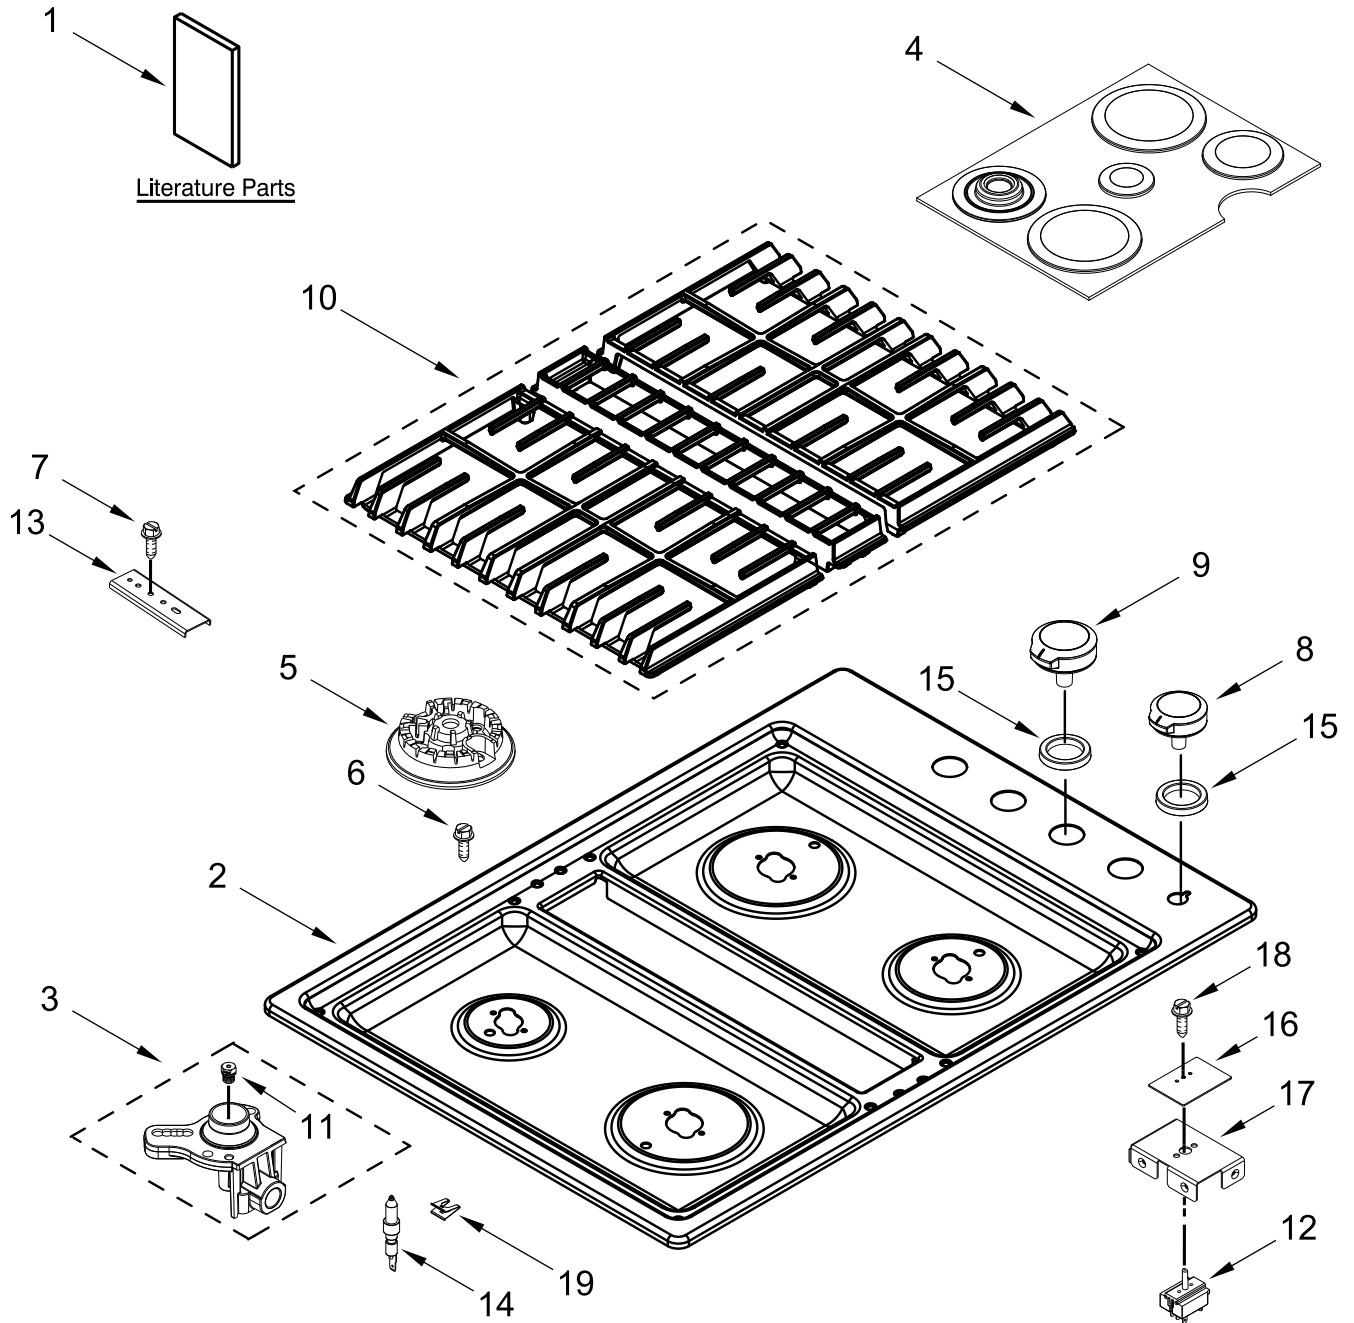

KitchenAid®

COOKTOP

MODELS:

KCGD500GSS05 (Stainless)

COOKTOP PARTS

COOKTOP PARTS

<u>Illus. No.</u>	<u>Part No.</u>	<u>Description</u>	<u>Illus. No.</u>	<u>Part No.</u>	<u>Description</u>	<u>Illus. No.</u>	<u>Part No.</u>	<u>Description</u>
1		Literature Parts	8		Knob, Fan	15		Bezel
	W11468900	Owner's Manual		W10884724	Stainless		W10884725	Stainless
	W11466944	Quick Start Guide	9		Knob, Control	16	W11508237	Seal, Downdraft Pad
	W11565447	Sheet, Tech		W11514464	Stainless	17	W10868745	Bracket, Switch Mount
2		Top, Main	10		Grate Kit (Includes 3 Grates)	18	7101P309-60	Screw
	W10842288	Stainless		W11241661	Black	19	W10827923	Electrode, Spring
3	W10826752	Holder, Orifice (17K)	11	W10907865	Orifice			FOLLOWING PARTS NOT ILLUSTRATED
		(Left Front)			(Left Front)		W11465116	Harness, Main
	W10826751	Holder, Orifice (5k)		W10849719	Orifice (5K)		W11190478	Harness, Blower
		(Left Rear)			(Left Rear)		W11465762	Harness, Jumper
	W10826754	Holder, Orifice (10K)		W10907868	Orifice		7101P460-60	Screw, Grounding
		(Right Front)			(Right Front)		W10831977	Cord, Power
	W10826753	Holder, Orifice (15K)		W10907866	Orifice		W10132200	Relief, Strain
		(Right Rear)	12	W10866564	Switch, Blower		W10183556	Clip, Wire
4	W10910373	Kit, Burner Cap	13	4455917	Bracket, Cooktop Mounting		W10909126	Kit, Plenum Screw
5	W10732971	Flame Spreader	14	W10862325	Electrode		W11022461	Kit, LP Orifice
		(Left Front & Right Rear)			(Left Front)			
	W10732968	Flame Spreader		W10862326	Electrode			
		(Left Rear)			(Left Rear)			
	W10732969	Flame Spreader		W10862323	Electrode			
		(Right Front)			(Right Front)			
6	7101P426-60	Screw		W10862324	Electrode			
7	3400093	Screw			(Right Rear)			