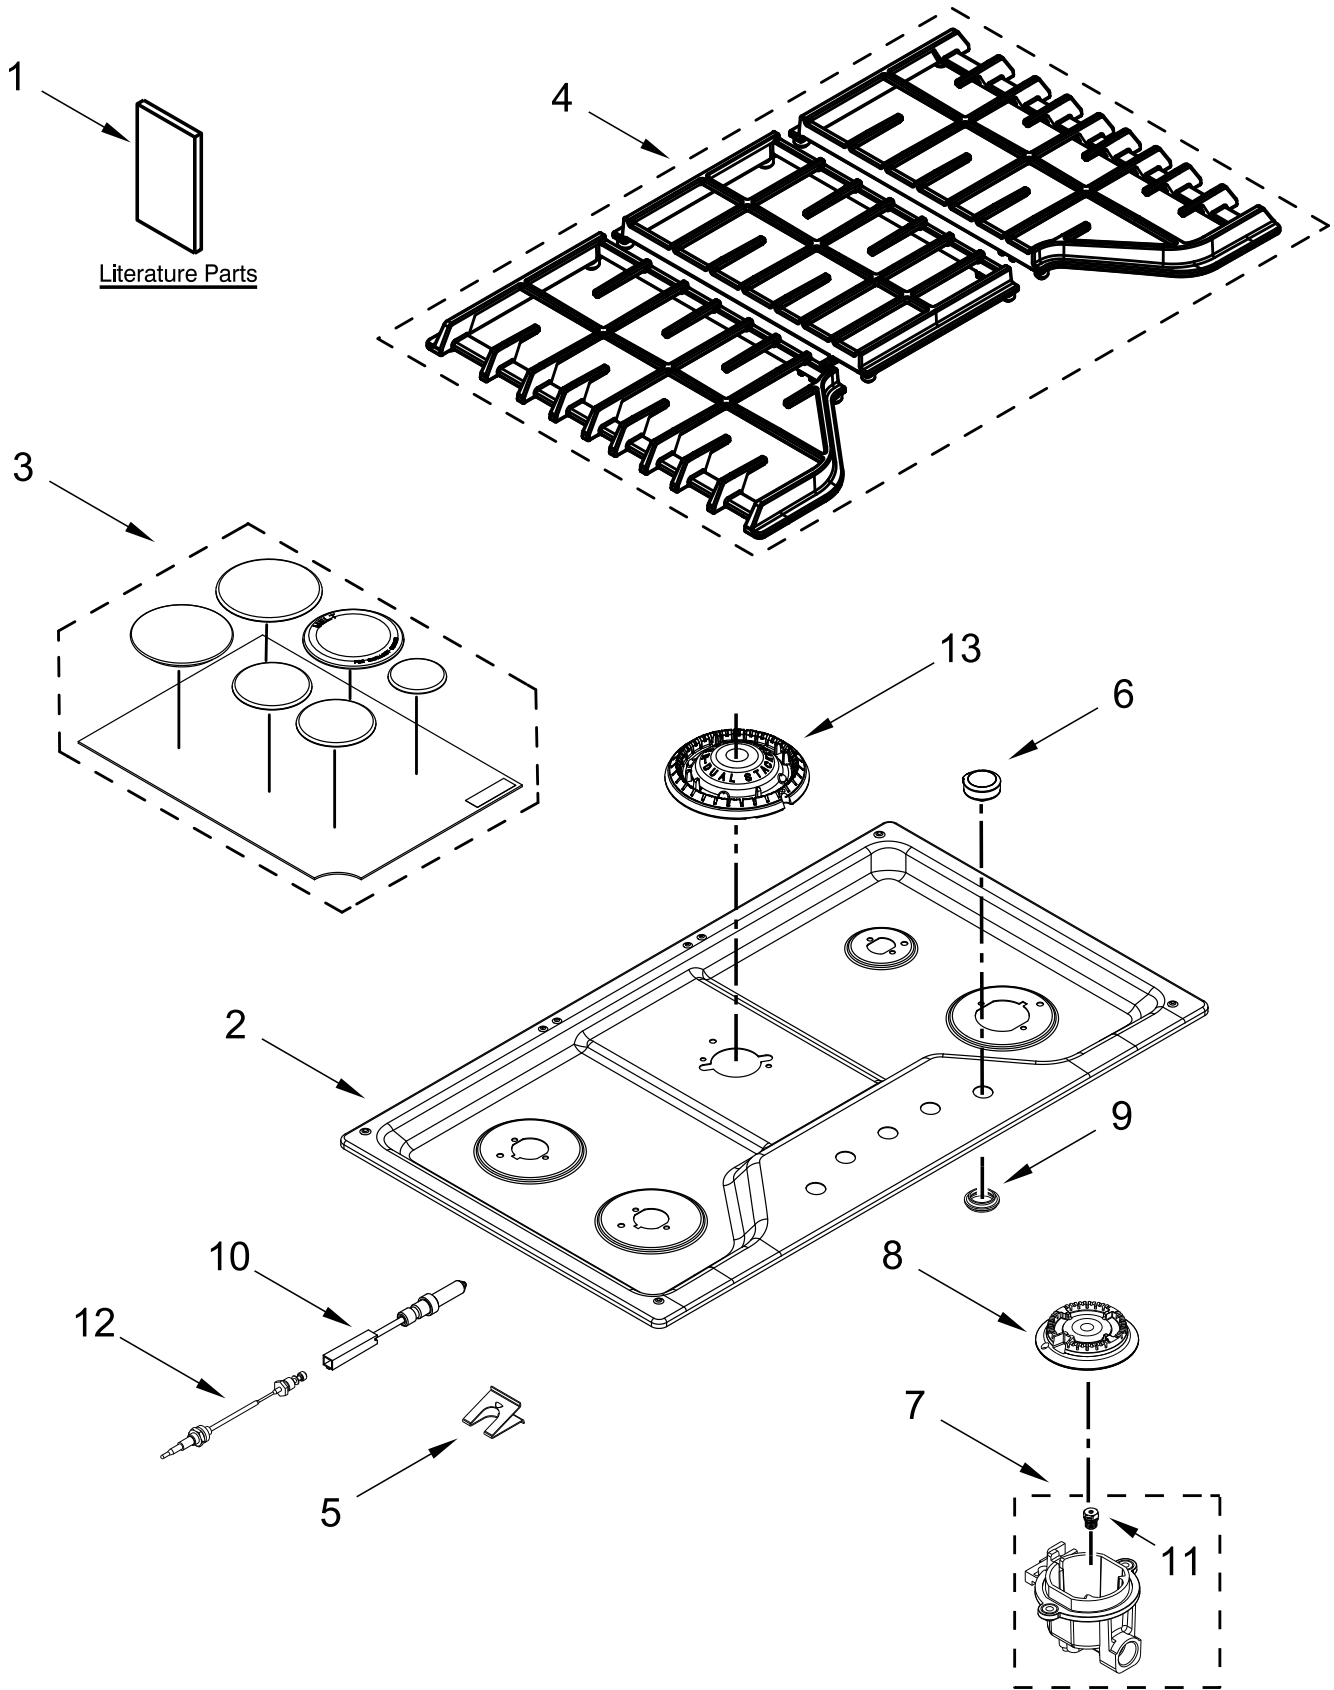

KitchenAid®

GAS COOKTOP

MODELS:

KCGS350ESS06 (Stainless)

COOKTOP, BURNER AND GRATE PARTS

COOKTOP, BURNER AND GRATE PARTS

<u>Illus. No.</u>	<u>Part No.</u>	<u>Description</u>	<u>Illus. No.</u>	<u>Part No.</u>	<u>Description</u>	<u>Illus. No.</u>	<u>Part No.</u>	<u>Description</u>
1		Literature Parts	7	W10597166	Holder, Orifice (9.1K)	11	W10652710	Orifice
	W11468901	Owner's Manual			(Left Front and Right Front)			(Left Front and Right Front)
	W11466943	Quick Start Guide						
2	W10597067	Cooktop		W10613381	Holder, Orifice (10K)		W10151347	Orifice
3		Burner Cap Kit			(Left Rear)			(Left Rear)
	W10613386	Black		W10594399	Holder, Orifice (5K)		W10652711	Orifice
4		Grate Kit (Includes 3 Grates)			(Right Rear)			(Right Rear)
	W11241673	Black		W10611441	Holder, Orifice (17K)		W10609592	Orifice
5	8286863	Spring, Electrode			(Center)			(Center, Main)
6		Knobs, Cooktop	8	8286814	Head, Burner		W10652706	Orifice
	W10545849	Stainless			(Left Front, Left Rear & Right Front)	12	W11439331	Wiring, Electrode
				8286813	Head, Burner			(Left Front and Right Front)
					(Right Rear)		W11439332	Wiring, Electrode
			9	W10625915	Black			(Left Rear and Right Rear)
			10	W10763330	Electrode, Stack			
					(Center)	13	W10611434	Head, Burner