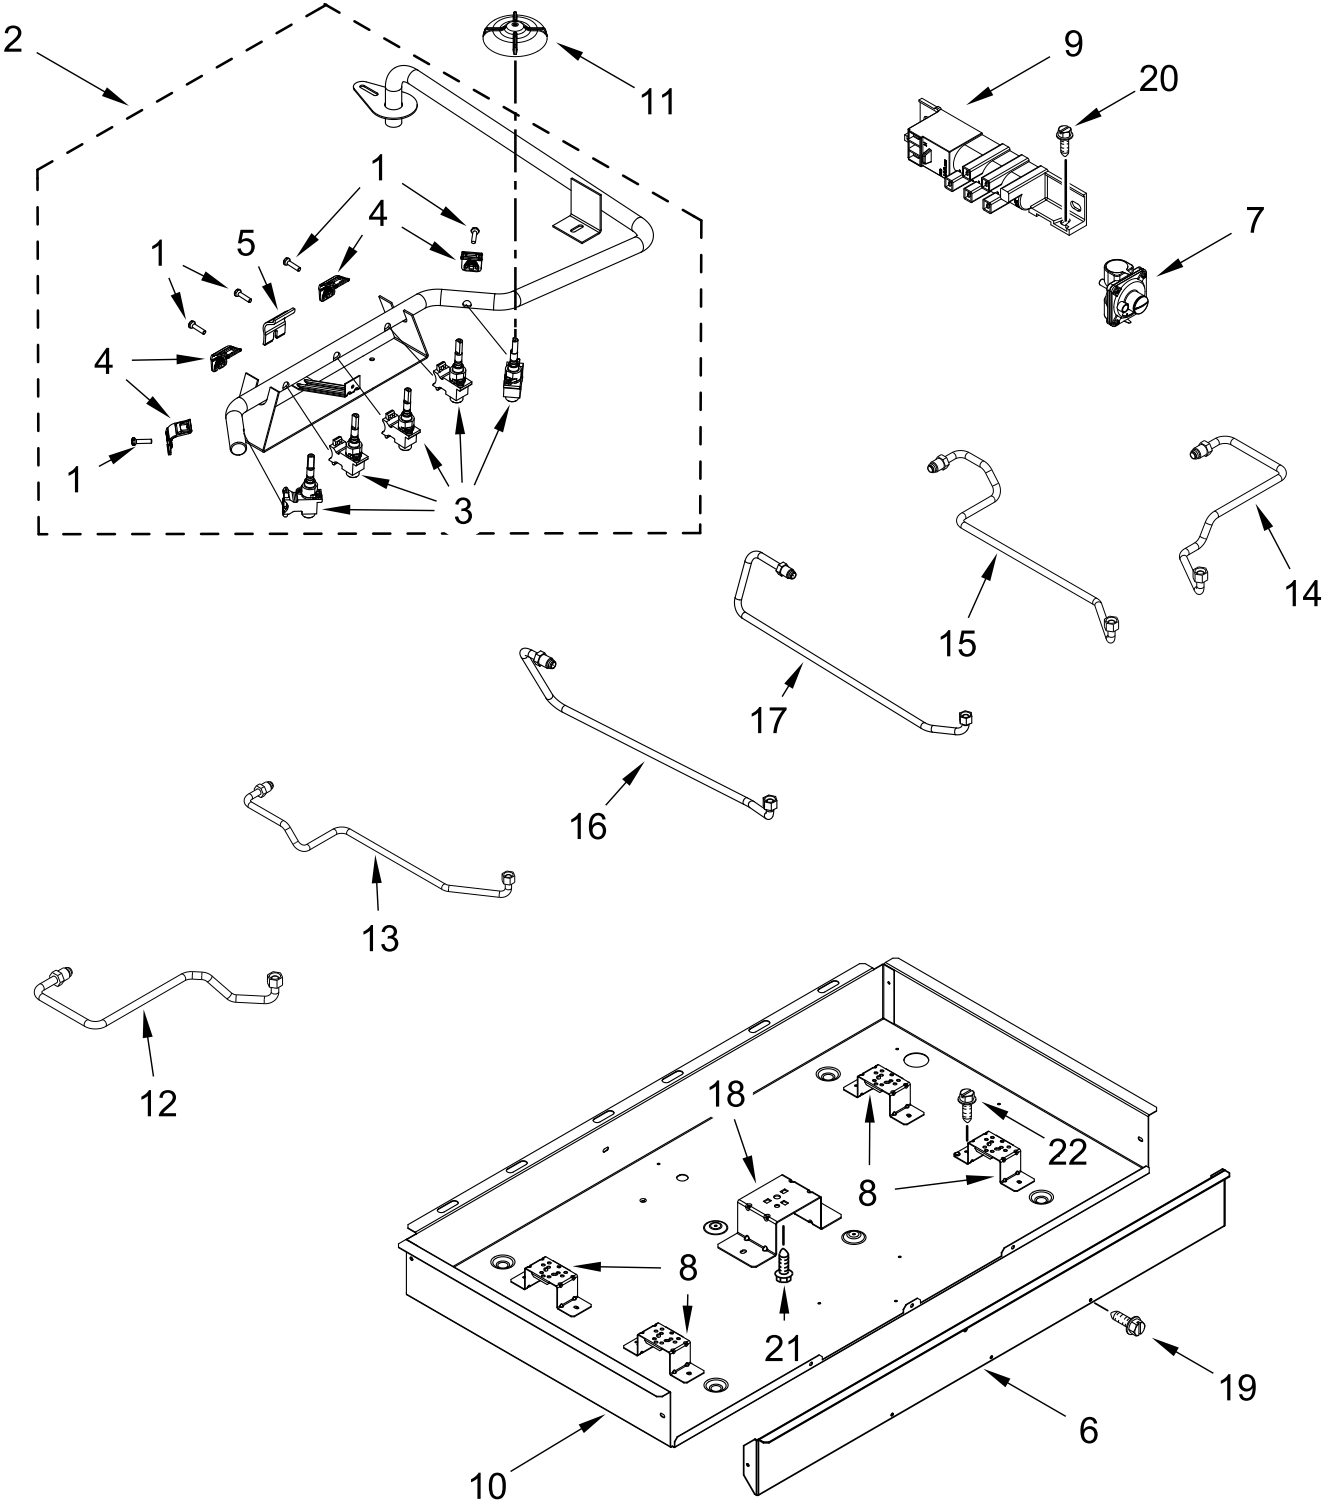

BURNER BOX, GAS VALVES AND SWITCH PARTS

BURNER BOX, GAS VALVES AND SWITCH PARTS

<u>Illus. No.</u>	<u>Part No.</u>	<u>Description</u>	<u>Illus. No.</u>	<u>Part No.</u>	<u>Description</u>	<u>Illus. No.</u>	<u>Part No.</u>	<u>Description</u>
1	W10743274	Screw	11	W11507167	Seal, Switch Shaft	22	W10443110	Screw
2	W11673570	Manifold Assembly	12	W10566294	Tubing, Gas Burner (Left Front)			FOLLOWING PARTS NOT ILLUSTRATED
3	W11672772	Valve, Single (Left Front)	13	W10566295	Tubing, Gas Burner (Left Rear)		W11665047	Harness, Switch
	W11672768	Valve, Single (Left Rear)	14	W10566299	Tubing, Gas Burner (Right Front)		W10878749	Harness, Spark Module
	W11672770	Valve, Single (Right Front)	15	W10566298	Tubing, Gas Burner (Right Rear)		3400015	Screw, Grounding
	W11672771	Valve, Single (Right Rear)	16	W10566296	Tubing, Gas Burner (Center, Main)		3801F935-51	Bracket, Tie Down
	W11672773	Valve, Dual (Center)	17	W10566297	Tubing, Gas Burner (Center, Simmer)		7101P062-60	Screw (Used For Tie Down Bracket)
4	8287055	Bracket, Single Valve	18	W10594430	Bracket, Orifice Holder		W10392003	Cord, Power
5	8287056	Bracket, Dual Valve	19	3196537	Screw		W10132200	Relief, Strain
6	W10614950	Panel, Front	20	7101P426-60	Screw		9760045	Seal, Foam
7	W10449143	Regulator, Pressure	21	8286921	Screw, Burner Rail (M4)		8270P188-60	Tape, Foam
8	W10594429	Bracket, Orifice Holder					313438	Clip, Harness
9	W11350452	Spark Module					W10676661	Kit, LP Conversion
10	W11678090	Box, Burner						ACCESSORIES NOT INCLUDED OR ILLUSTRATED
							W10685483	Griddle