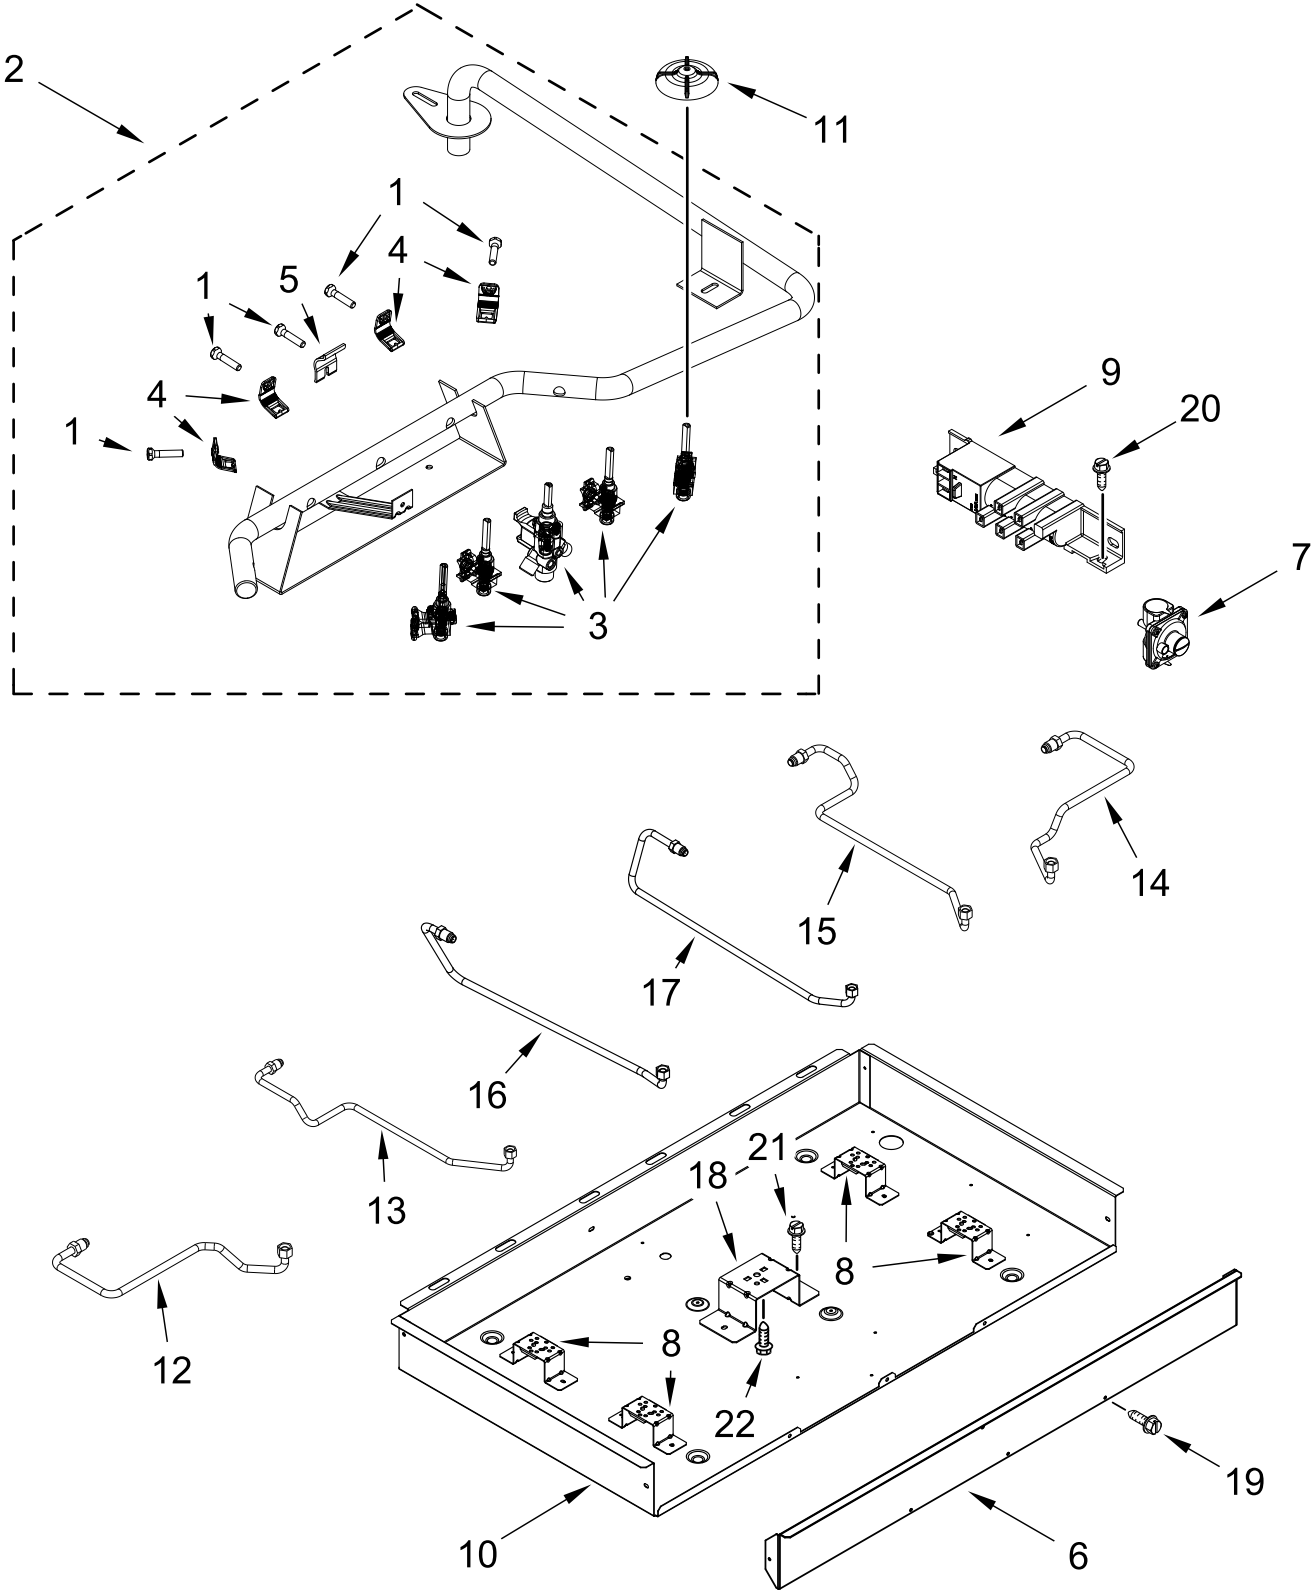

BURNER BOX, GAS VALVES AND SWITCH PARTS