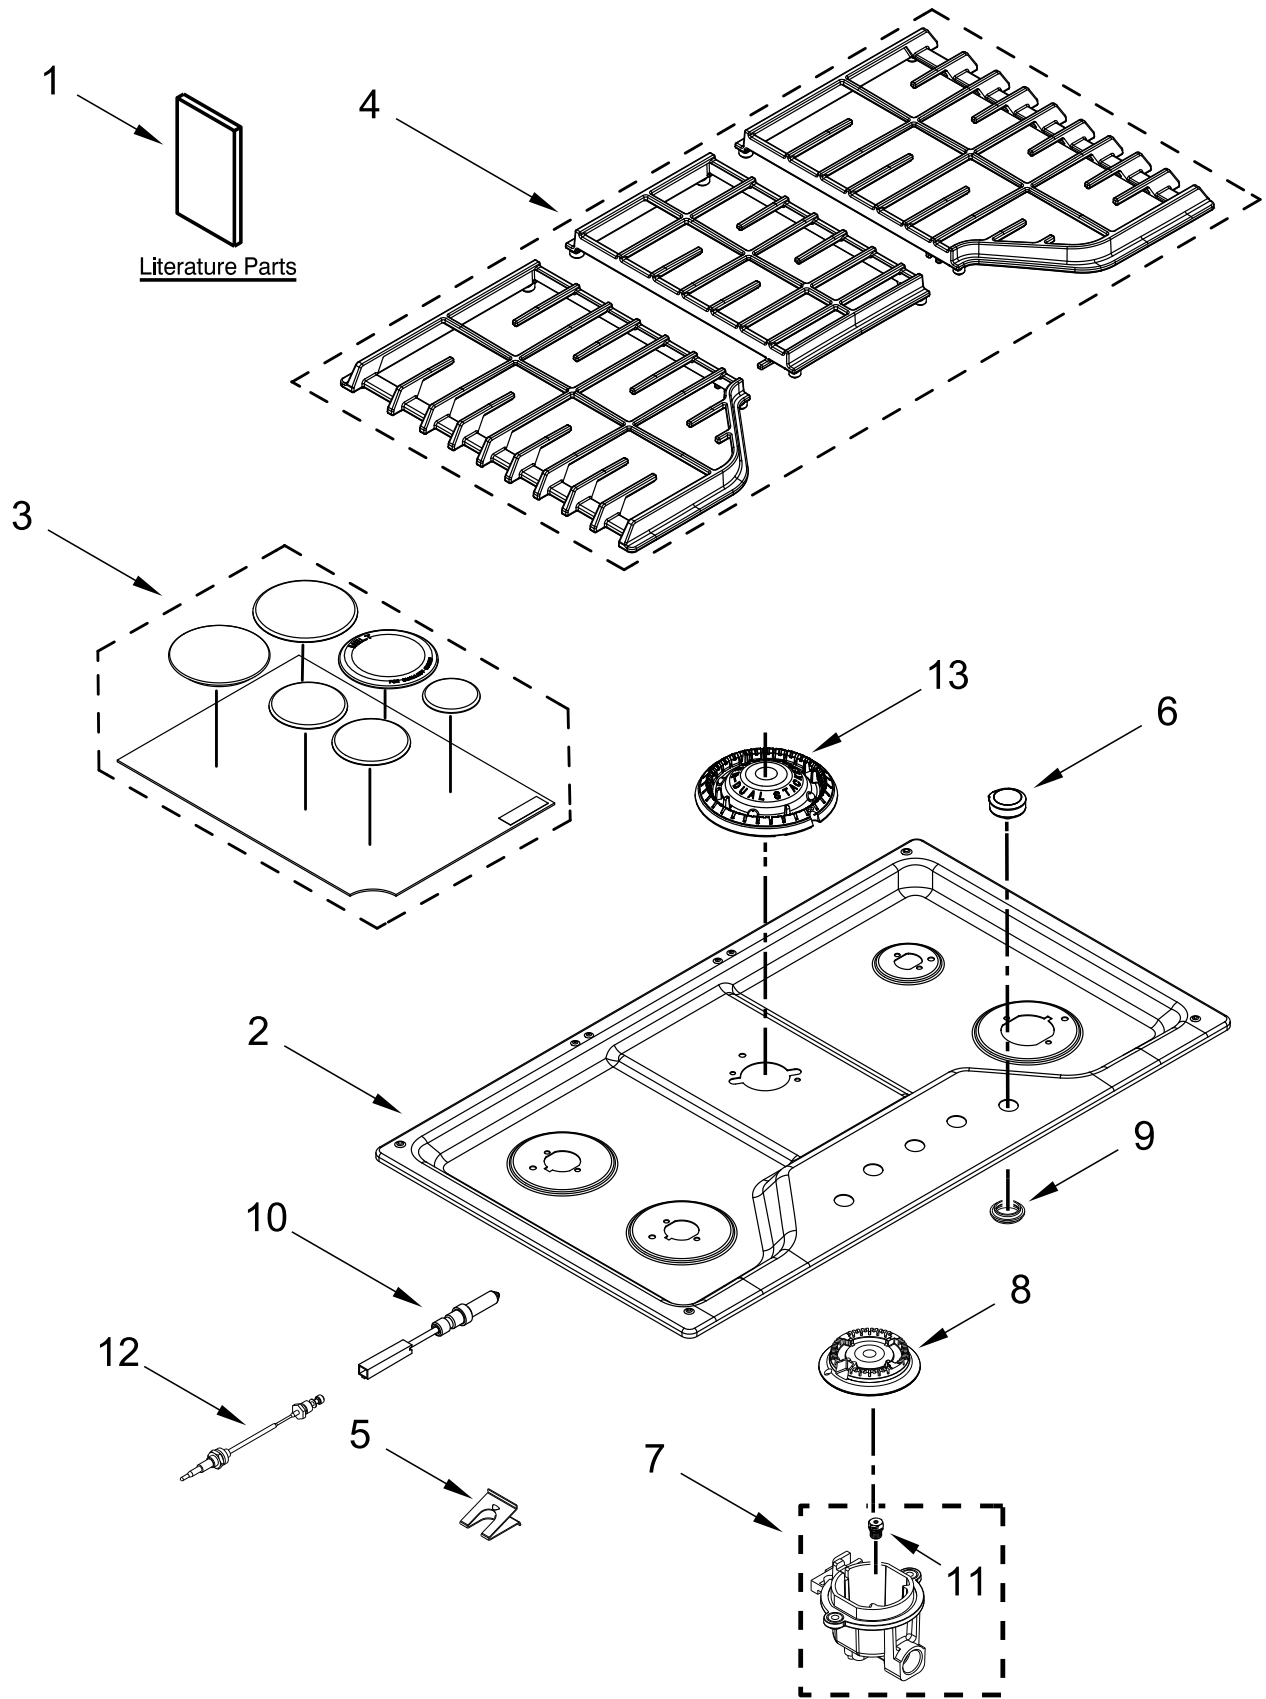

KitchenAid®

GAS COOKTOP

MODELS:

KCGS356ESS06 (Stainless)

COOKTOP, BURNER AND GRATE PARTS

COOKTOP, BURNER AND GRATE PARTS

<u>Illus. No.</u>	<u>Part No.</u>	<u>Description</u>	<u>Illus. No.</u>	<u>Part No.</u>	<u>Description</u>	<u>Illus. No.</u>	<u>Part No.</u>	<u>Description</u>
1		Literature Parts	8	8286814	Head, Burner (Left Front & Left Rear)	12	W11439331	Wiring, Electrode (Left Front and Right Front)
	W11468901	Owner's Manual		8286815	Head, Burner (Right Front)		W11439332	Wiring, Electrode (Left Rear and Right Rear)
	W11466943	Quick Start Guide		8286813	Head, Burner (Right Rear)			
2	W10597068	Cooktop	9	W10625915	Black	13	W10611434	Head, Burner FOLLOWING PARTS NOT ILLUSTRATED
3		Burner Cap Kit	10	W10763330	Electrode, Stack (Center)		W11665047	Harness, Switch
	W10597132	Black	11	W10652710	Orifice (Left Front & Left Rear)		W10878749	Harness, Spark Module
4		Grate Kit (Includes 3 Grates)		W10409144	Orifice (Right Front)		3400015	Screw, Grounding
	W11241669	Black		W10652711	Orifice (Right Rear)		3801F935-51	Bracket, Tie Down
5	8286863	Spring, Electrode		W10409146	Orifice (19K) (Center, Main)		7101P062-60	Screw (Used For Tie Down Bracket)
6		Knobs, Cooktop		W10652706	Orifice (Center, Simmer)		W10392003	Cord, Power
	W10545849	Stainless					W10132200	Relief, Strain
7	W10597166	Holder, Orifice (9.1K) (Left Front & Left Rear)					9760045	Seal, Foam
	W10594405	Holder, Orifice (12K) (Right Front)					8270P188-60	Tape, Foam
	W10594399	Holder, Orifice (5K) (Right Rear)					313438	Clip, Harness
	W10639869	Holder, Orifice (19K) (Center)					W10676661	Kit, LP Conversion