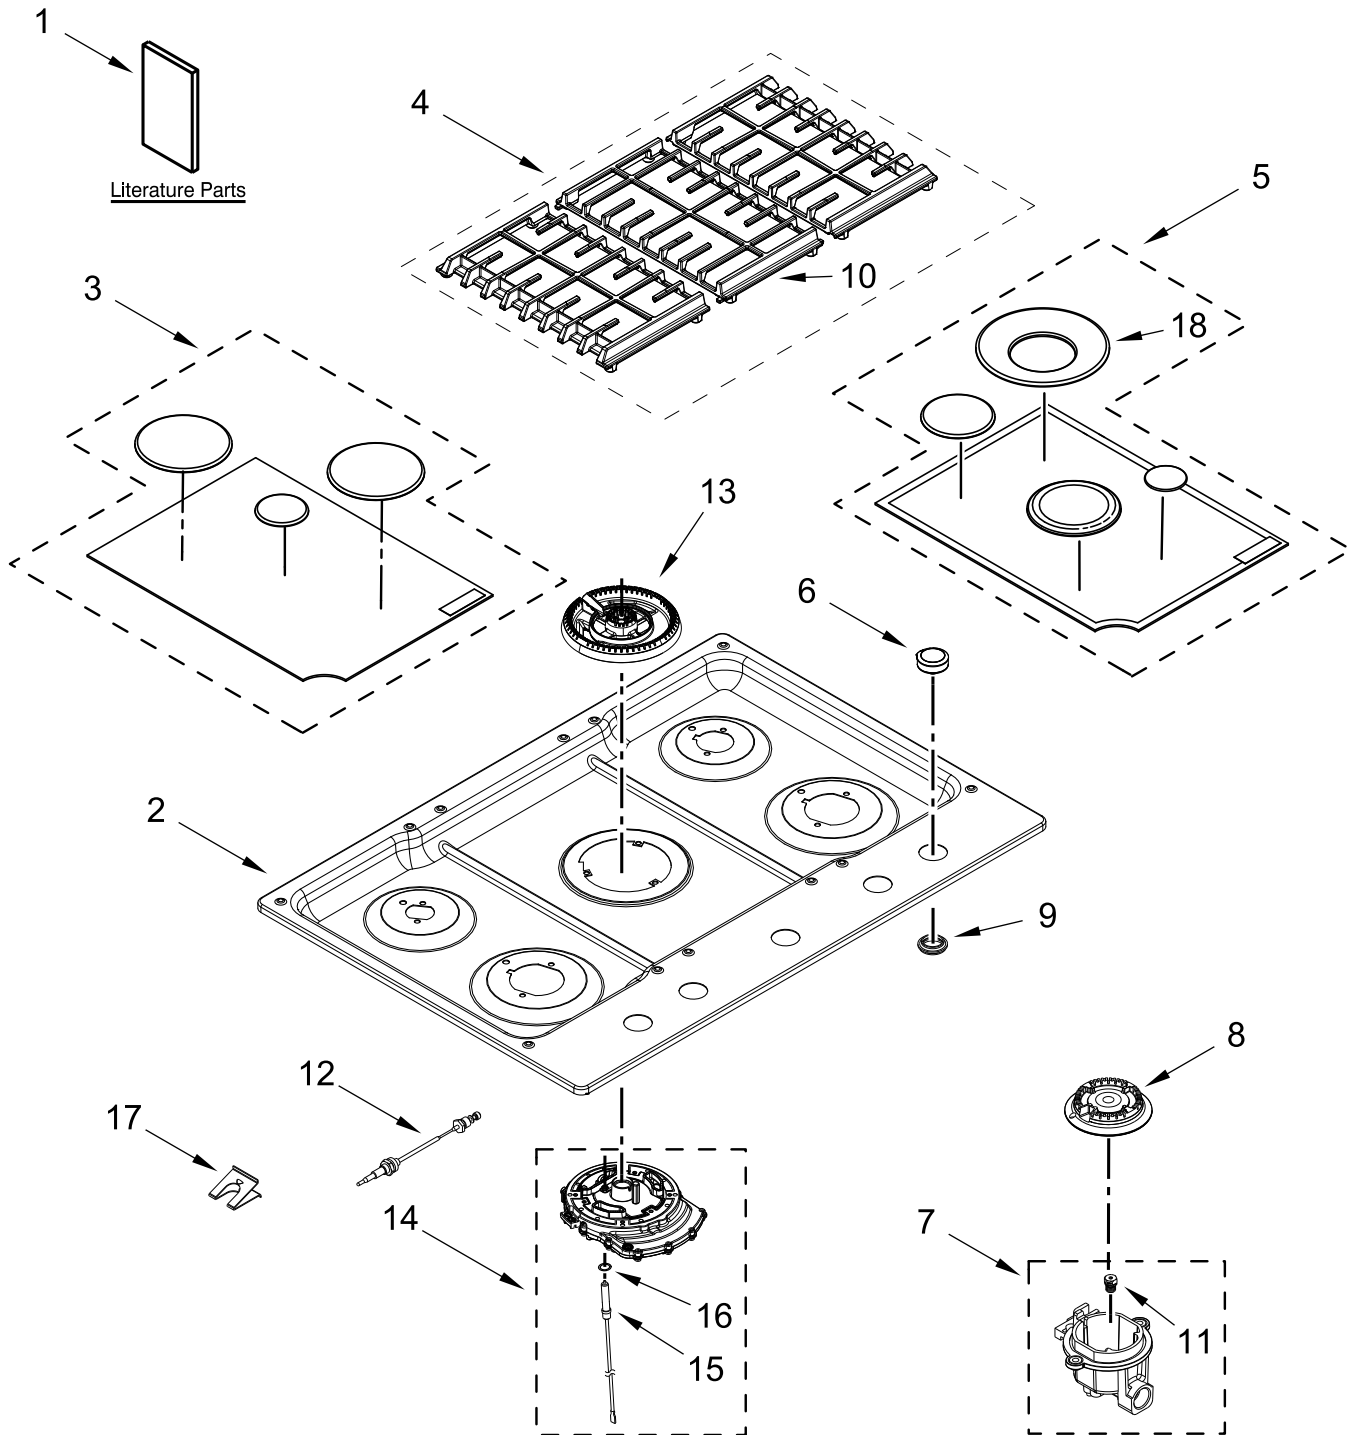

KitchenAid®

GAS COOKTOP

MODELS:

KCGS550ESS06 (Stainless)

COOKTOP, BURNER AND GRATE PARTS

COOKTOP, BURNER AND GRATE PARTS

<u>Illus. No.</u>	<u>Part No.</u>	<u>Description</u>	<u>Illus. No.</u>	<u>Part No.</u>	<u>Description</u>	<u>Illus. No.</u>	<u>Part No.</u>	<u>Description</u>
1		Literature Parts	8	8286815	Head, Burner (Left Front and Right Front)	15	W10657994	Electrode, Burner
	W10672375	Instructions, Undercounter Install				16	W10416057	O-Ring
	W11468901	Owner's Manual		8286813	Head, Burner (Left Rear)	17	8286863	Spring, Electrode
	W11466943	Quick Start Guide		8286814	Head, Burner (Right Rear)	18		Burner Cap, Outer
2		Cooktop					W10617405	Black
	W10722084	Stainless						INSULATION PARTS NOT ILLUSTRATED
3		Kit, Burner Cap	9		Bezel		W10617403	Insulation, Cooktop
	W10617345	Black		W10593536	Stainless			FOLLOWING PARTS NOT ILLUSTRATED
4		Grate Kit (Includes 3 Grates)	10	W10583862	Grate, Center			
	W11108276	Black	11	W10674732	Orifice (10K) (Left Front and Right Front)		W11632147	Harness, Switch
5		Kit, Burner Cap		W10151353	Orifice (Left Rear)		W10878749	Harness, Spark Module
	W10635600	Black (Includes Melt Cap)		W10674728	Orifice (Right Rear)		3801F935-51	Bracket, Tie Down
6		Knobs, Cooktop					7101P062-60	Screw (Used For Tie Down Bracket)
	W10545849	Stainless	12	W11439331	Wiring, Electrode (Left Front and Right Front)		3400015	Screw, Grounding
7	W10674920	Holder, Orifice (10K) (Left Front and Right Front)		W11439332	Wiring, Electrode (Left Rear and Right Rear)		W10392003	Cord, Power
	W10674918	Holder, Orifice (6K) (Left Rear)					W10132200	Relief, Strain
	W10674919	Holder, Orifice (7K) (Right Rear)	13	W10808715	Spreader, Burner		W10676662	Kit, LP Conversion
			14	W10625853	Assembly, Burner Base (17K)			