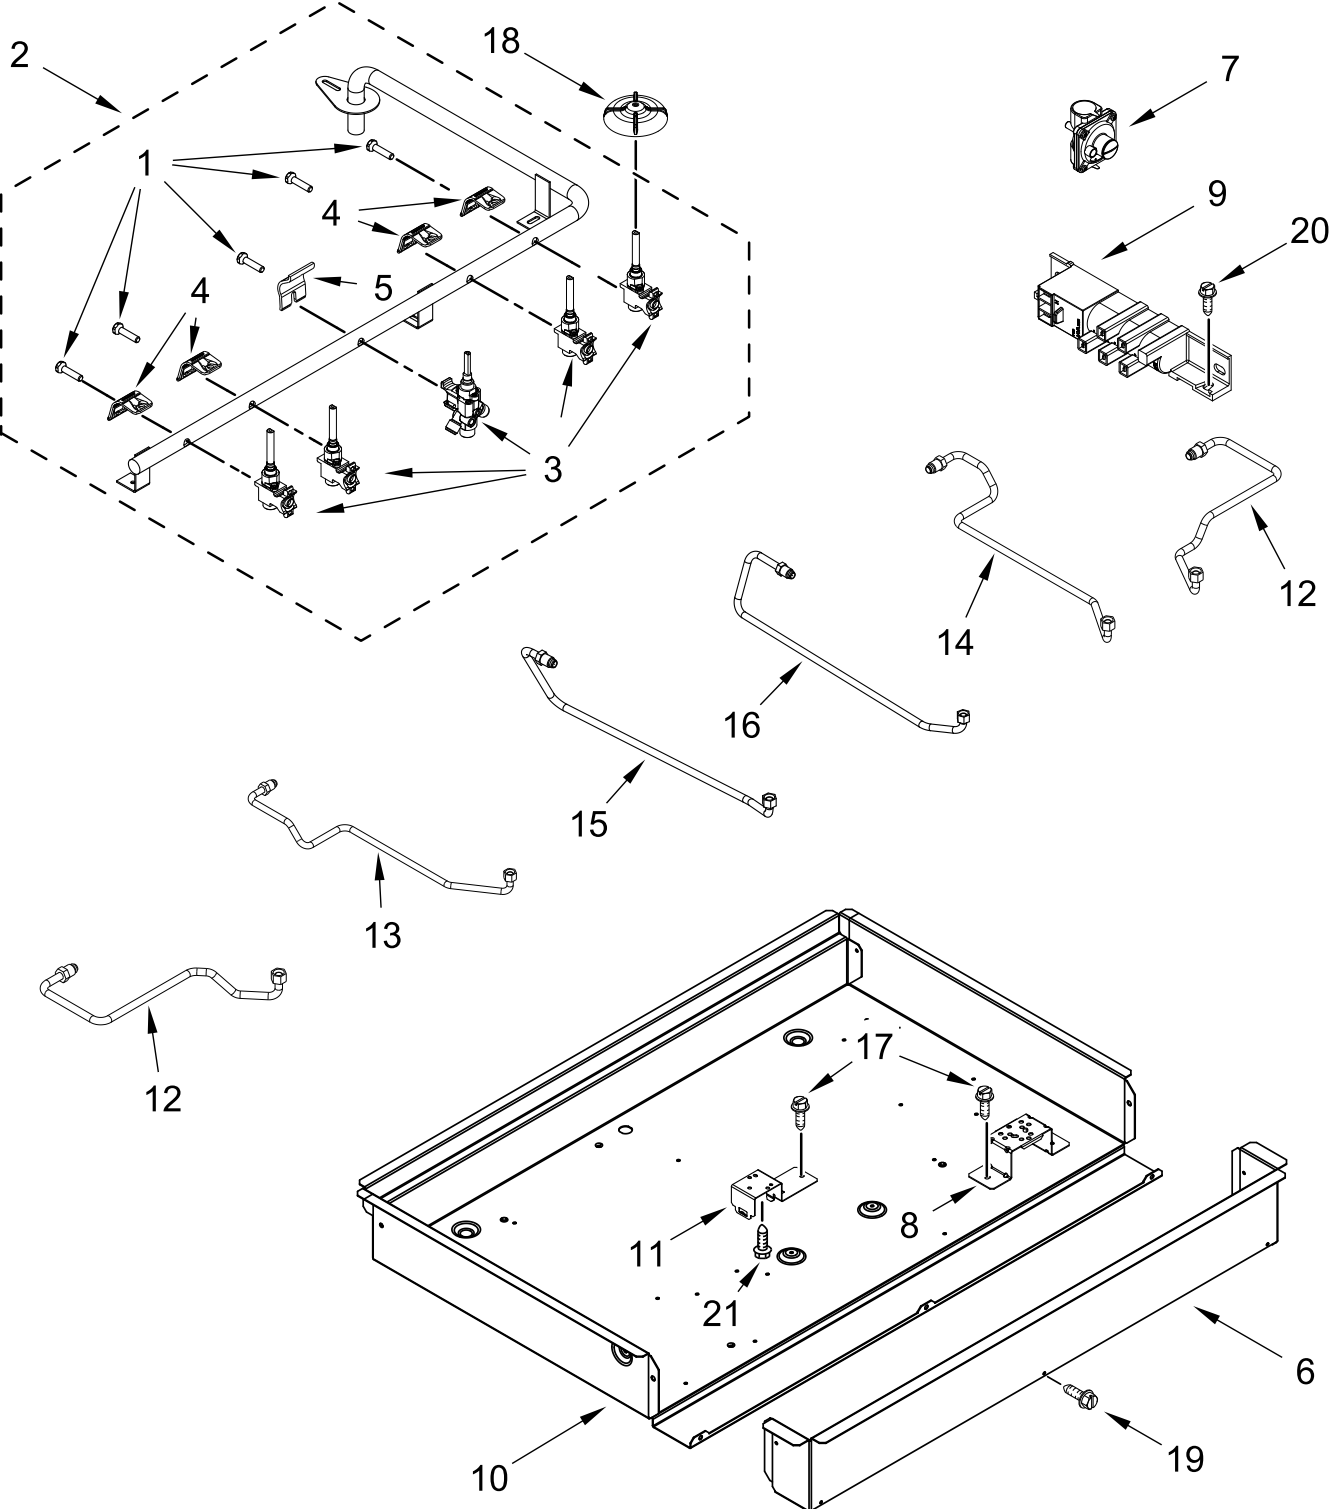

BURNER BOX, GAS VALVES AND SWITCH PARTS

BURNER BOX, GAS VALVES AND SWITCH PARTS

<u>Illus. No.</u>	<u>Part No.</u>	<u>Description</u>	<u>Illus. No.</u>	<u>Part No.</u>	<u>Description</u>	<u>Illus. No.</u>	<u>Part No.</u>	<u>Description</u>
1	W10743274	Screw	8	W10594429	Bracket, Orifice Holder	16	W10545800	Tubing, Gas Burner (Center, Simmer)
2	W11673573	Pipe Manifold Assembly	9	W11350452	Spark Module	17	W10443110	Screw
3	W11629615	Valve, Single (Left Front and Right Front)	10	W10710916	Box, Burner	18	W11507167	Seal, Switch Shaft
	W11629616	Valve, Single (Left Rear)	11	W10545802	Bracket, Dual Burner	19	3196537	Screw
	W11629617	Valve, Single (Right Rear)	12	W10545796	Tubing, Gas Burner (Left Front and Right Front)	20	7101P426-60	Screw
	W11629618	Valve, Dual (Center)	13	W10545797	Tubing, Gas Burner (Left Rear)	21	8286921	Screw, Burner Rail (M4)
4	8287055	Bracket, Single Valve	14	W10545798	Tubing, Gas Burner (Right Rear)			ACCESSORIES NOT INCLUDED OR ILLUSTRATED
5	8287056	Bracket, Dual Valve	15	W10545801	Tubing, Gas Burner (Center, Main)		W10662080	Griddle
6	W10705474	Panel, Front						
7	W10449143	Regulator, Pressure