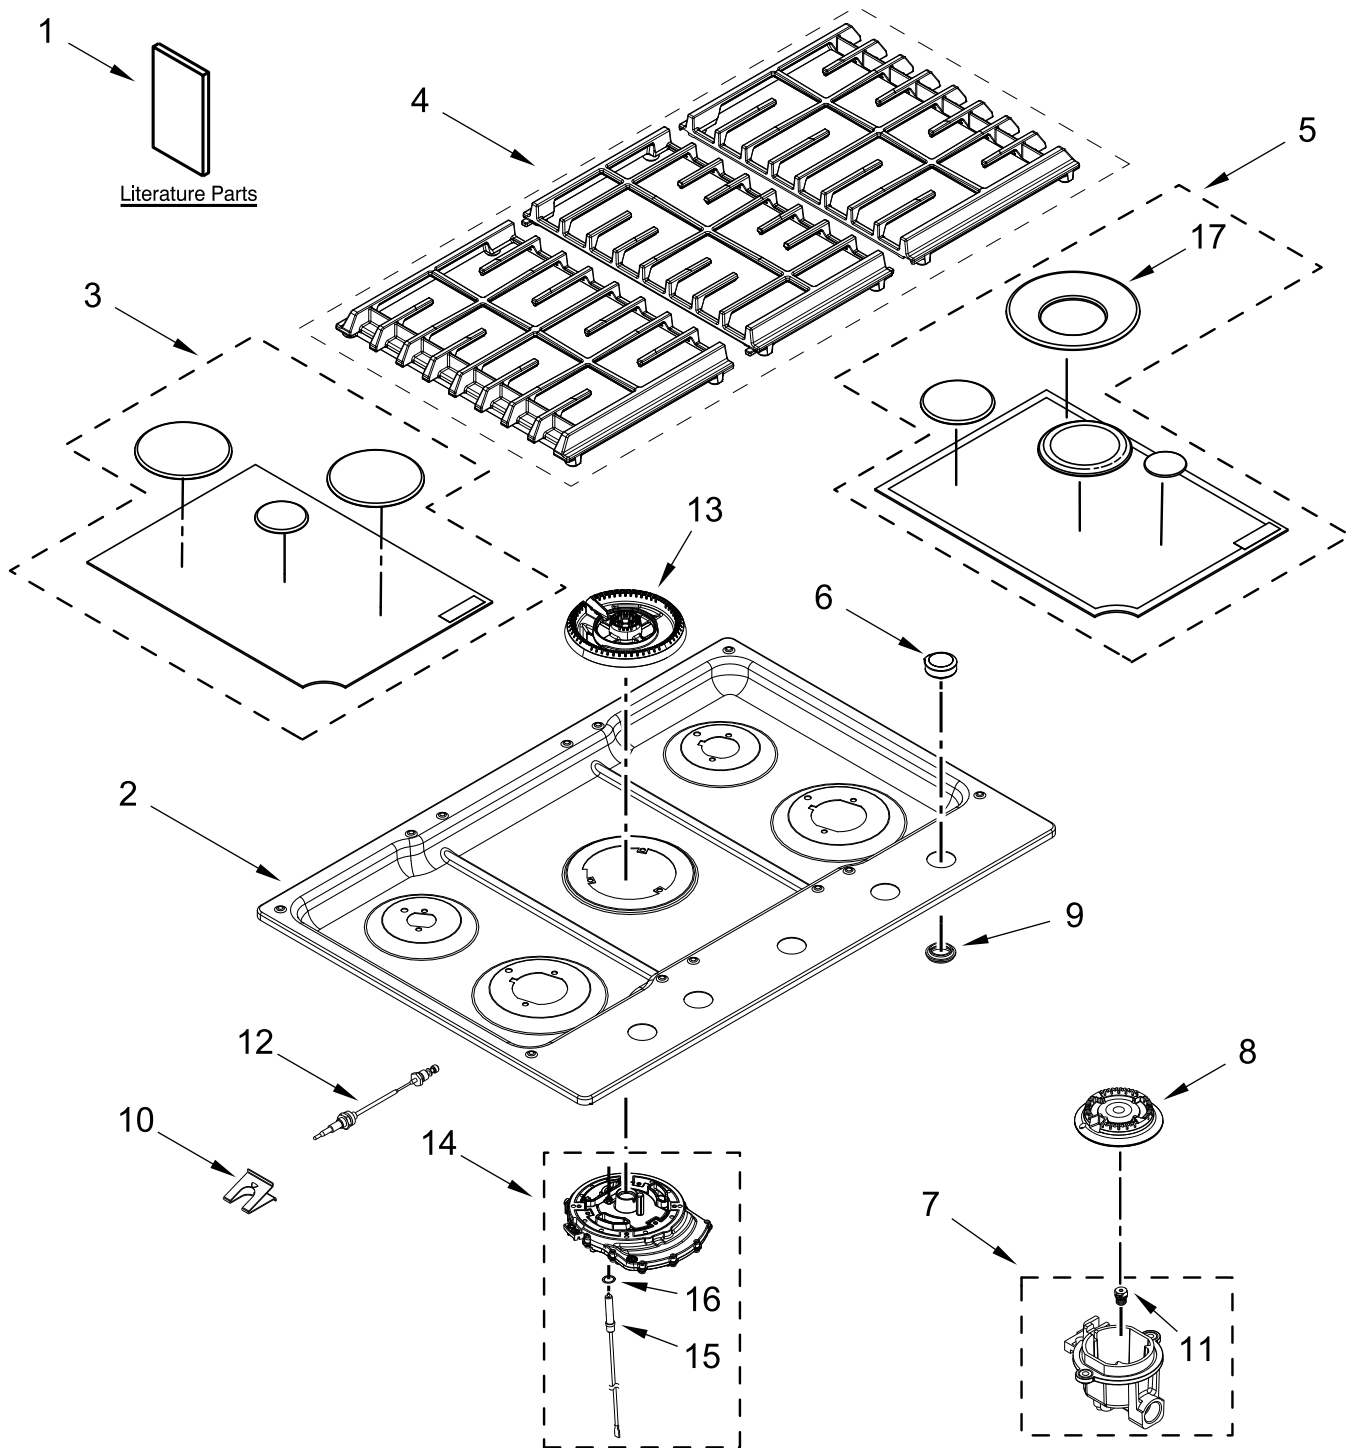

KitchenAid®

GAS COOKTOP

MODELS:

KCGS556ESS06 (Stainless)

COOKTOP, BURNER AND GRATE PARTS

COOKTOP, BURNER AND GRATE PARTS

<u>Illus. No.</u>	<u>Part No.</u>	<u>Description</u>	<u>Illus. No.</u>	<u>Part No.</u>	<u>Description</u>	<u>Illus. No.</u>	<u>Part No.</u>	<u>Description</u>
1		Literature Parts	8	8286815	Head, Burner (Left Front and Right Front)	16	W10416057	O-Ring
	W10672375	Instructions, Undercounter Install				17		Burner Cap, Outer
	W11468901	Owner's Manual		8286813	Head, Burner (Left Rear)		W10617405	Black INSULATION PARTS NOT ILLUSTRATED
	W11466943	Quick Start Guide		8286814	Head, Burner (Right Rear)		W10617401	Insulation, Cooktop
2		Cooktop	9		Bezel			FOLLOWING PARTS NOT ILLUSTRATED
	W10722085	Stainless		W10593536	Stainless			
3		Kit, Burner Cap	10	8286863	Spring, Electrode		W11632148	Harness, Switch
	W10617345	Black	11	W10674732	Orifice (10K) (Left Front and Right Front)		W10878749	Harness, Spark Module
4		Grate Assembly (Includes Three Grates)					3801F935-51	Bracket, Tie Down
	W11108271	Black		W10151353	Orifice (Left Rear)		7101P062-60	Screw (Used For Tie Down Bracket)
5		Kit, Burner Cap		W10674728	Orifice (Right Rear)		3400015	Screw, Grounding
	W10635600	Black (Includes Melt Cap)	12	W11439331	Wiring, Electrode (Left Front and Right Front)		W10392003	Cord, Power
6		Knobs, Cooktop		W11439332	Wiring, Electrode (Left Rear and Right Rear)		W10132200	Relief, Strain
	W10545849	Stainless					W10676662	Kit, LP Conversion
7		Holder, Orifice (10K) (Left Front and Right Front)	13	W10808715	Spreader, Burner			
	W10674918	Holder, Orifice (6K) (Left Rear)	14	W10639175	Assembly, Burner Base (20K)			
	W10674919	Holder, Orifice (7K) (Right Rear)	15	W10657994	Electrode, Burner			