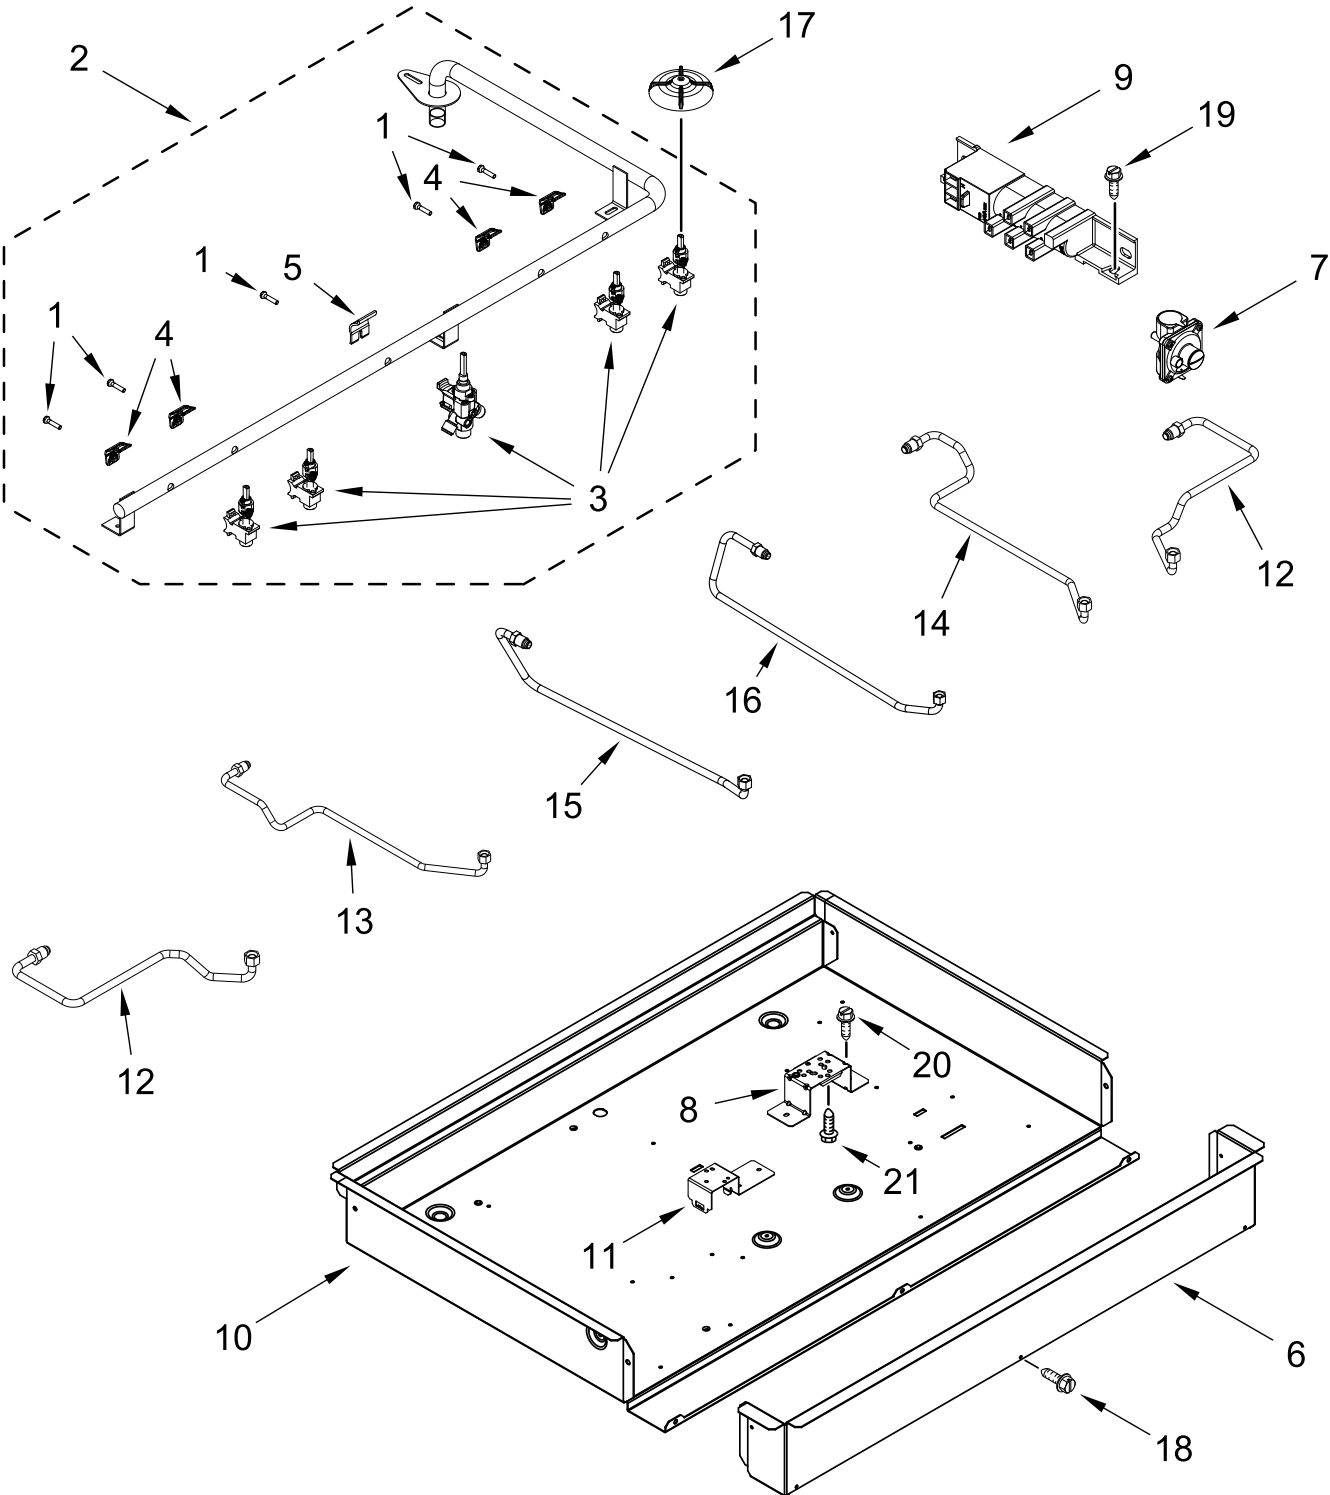

BURNER BOX, GAS VALVES AND SWITCH PARTS