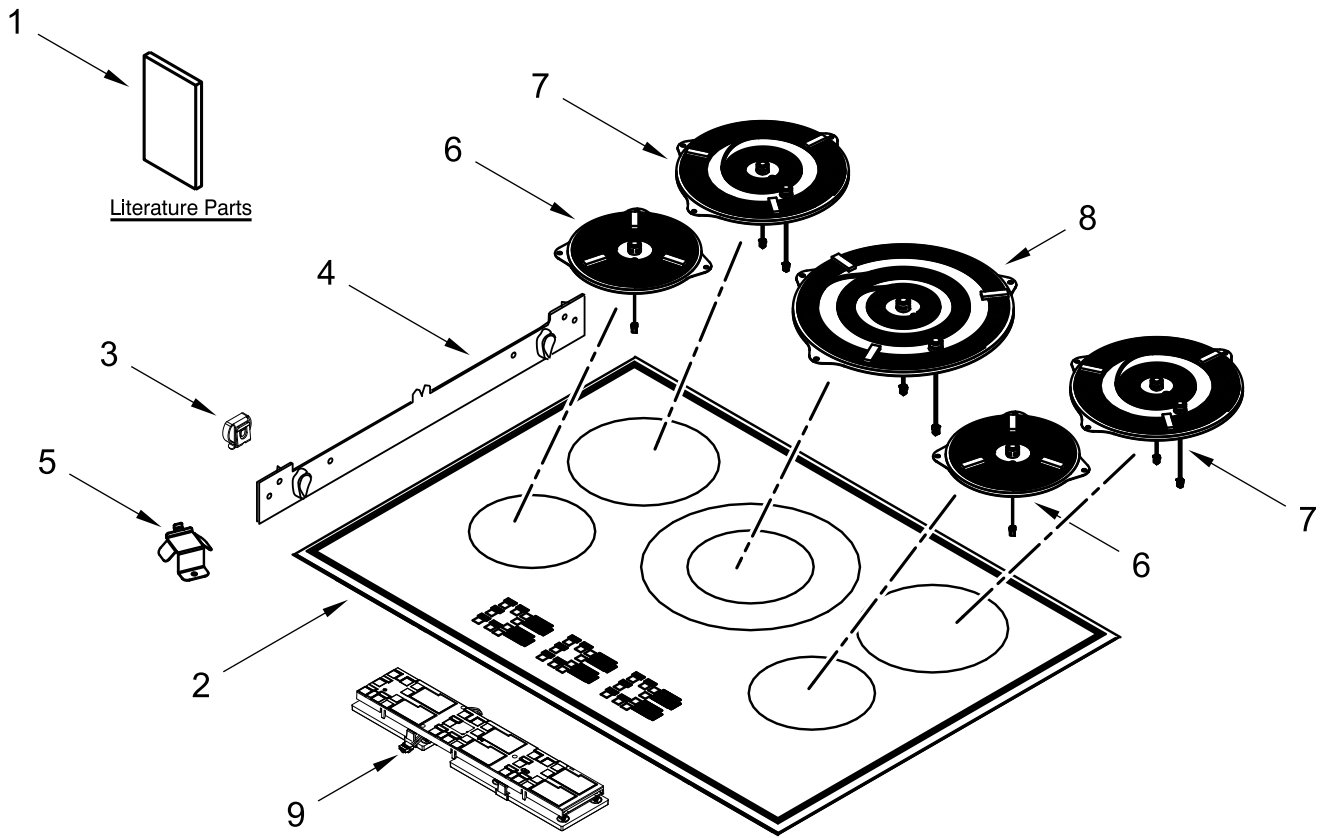

KitchenAid®

30" INDUCTION COOKTOP

MODELS:

KCIG550JSS01 (Stainless)

COOKTOP PARTS

COOKTOP PARTS

<u>Illus. No.</u>	<u>Part No.</u>	<u>Description</u>	<u>Illus. No.</u>	<u>Part No.</u>	<u>Description</u>	<u>Illus. No.</u>	<u>Part No.</u>	<u>Description</u>
1		Literature Parts	3	W11279477	Cooktop Spring	8	W11429956	Element (8.75 Inch)
	W11362912	Installation Instructions	4	W11279478	Cooktop Support Bracket			(Center)
	W11245478	Instructions, Undercounter Installation	5	W11302457	Filter Support	9	W11606107	HMI Board
	W11362922	Owner's Manual	6	W11429950	Element (4 Inch) (Left Front & Right Front)			
	W11362959	Tech Sheet	7	W11429951	Element (4.75 Inch) (Left Rear & Right Rear)			
2	W11261853	Glass Cooktop Assembly (Includes Stainless Trim)						

INTERIOR PARTS

INTERIOR PARTS

<u>Illus. No.</u>	<u>Part No.</u>	<u>Description</u>	<u>Illus. No.</u>	<u>Part No.</u>	<u>Description</u>
1		Domino Module Assembly (Not Serviced)	7	W11611379	Power Board (Farina)
2	W11611382	Power Board (Ascari)			FOLLOWING PARTS NOT ILLUSTRATED
3	W11251205	Blower Assembly (Domino)		W11249830	Communication Harness (IPC1 to IPC2)
4		Module Assembly (Not Serviced)		W11347982	Jumper Harness (HMI to IPC)
5	W11611378	Power Board (Ascari)		W11249832	Communication Harness (IPC2 to IPC3)
6	W11246545	Blower Assembly		313438	Clip, Harness

OPTIONAL PARTS (NOT INCLUDED)

<u>Illus.</u> <u>No.</u>	<u>Part No.</u>	<u>Description</u>
-----------------------------	-----------------	--------------------

FOLLOWING PARTS
NOT ILLUSTRATED

8286642	Tape, Foam
	ACCESSORIES
W10355051	Cleaner, Cooktop
WA906B	Scraper, Cooktop
W11042470	Cooktop Cleaning Kit
W10355016	Cleaner, Stainless Steel
W11035422	Griddle
W11463464	Pot, Boiling
W11463466	Pan, Frying