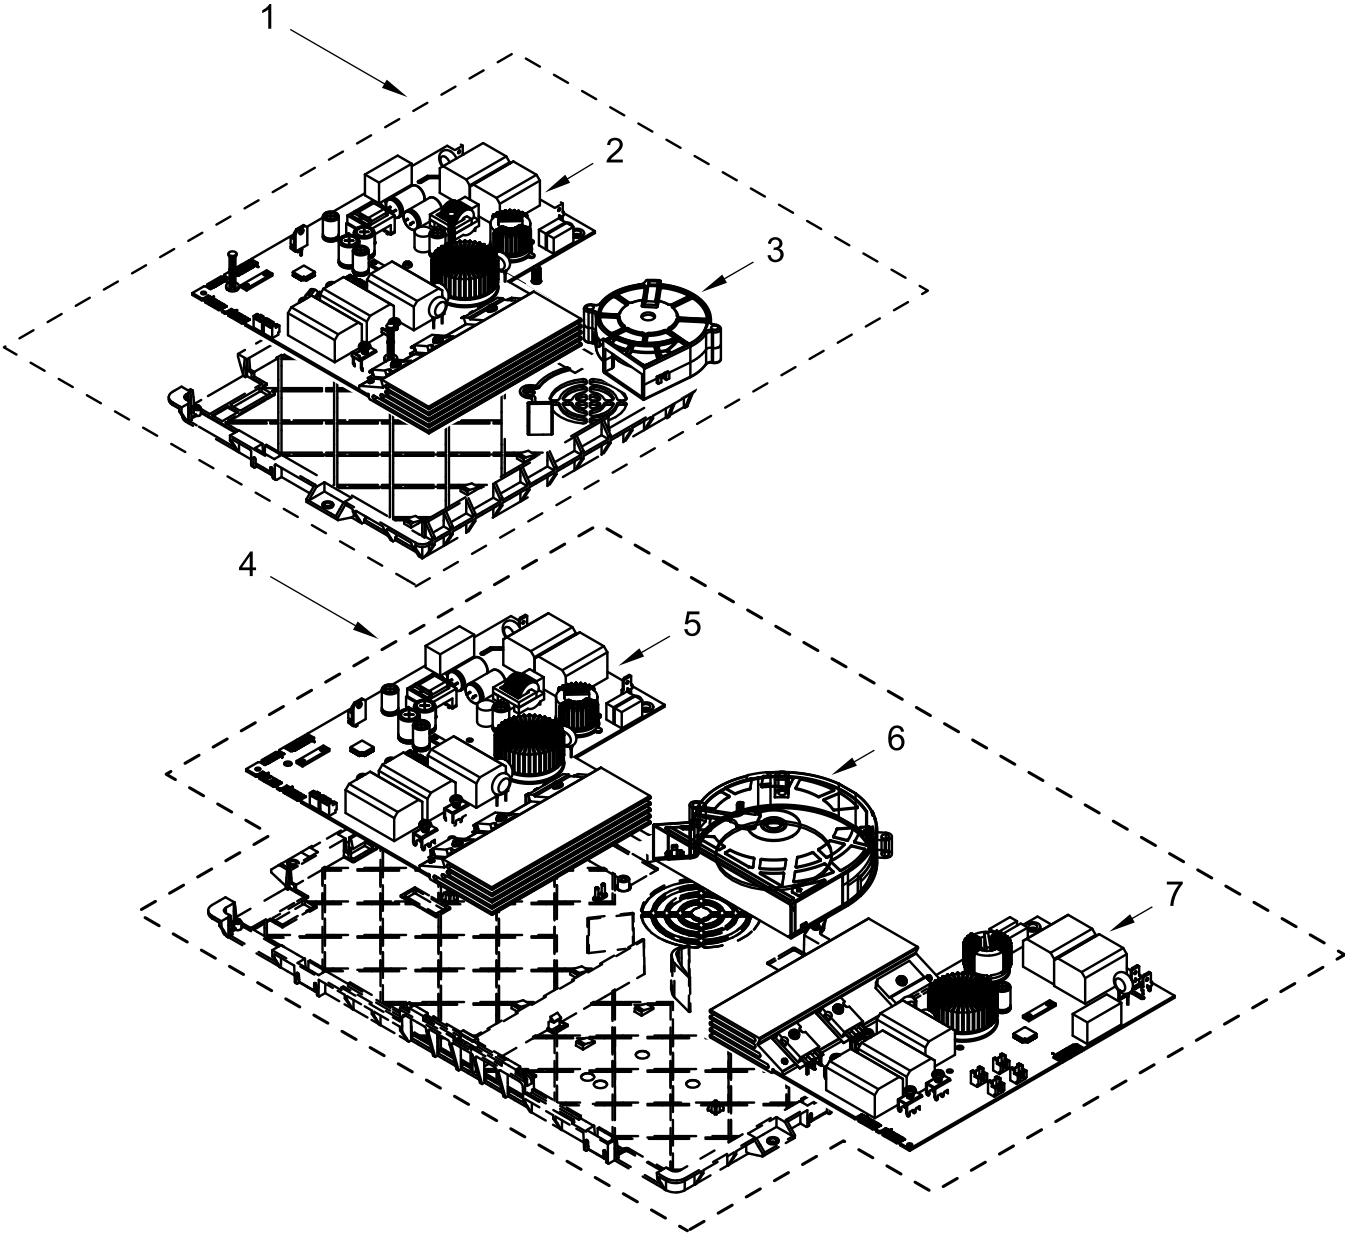

KitchenAid®

30" INDUCTION COOKTOP

MODELS:

KCIG550JSS01 (Stainless)

COOKTOP PARTS

COOKTOP PARTS

<u>Illus. No.</u>	<u>Part No.</u>	<u>Description</u>	<u>Illus. No.</u>	<u>Part No.</u>	<u>Description</u>	<u>Illus. No.</u>	<u>Part No.</u>	<u>Description</u>
1		Literature Parts	3	W11279477	Cooktop Spring	8	W11429956	Element (8.75 Inch)
	W11362912	Installation Instructions	4	W11279478	Cooktop Support Bracket			(Center)
	W11245478	Instructions, Undercounter Installation	5	W11302457	Filter Support	9	W11606107	HMI Board
	W11362922	Owner's Manual	6	W11429950	Element (4 Inch) (Left Front & Right Front)			
	W11362959	Tech Sheet	7	W11429951	Element (4.75 Inch) (Left Rear & Right Rear)			
2	W11261853	Glass Cooktop Assembly (Includes Stainless Trim)						

INTERIOR PARTS

INTERIOR PARTS

<u>Illus. No.</u>	<u>Part No.</u>	<u>Description</u>	<u>Illus. No.</u>	<u>Part No.</u>	<u>Description</u>
1		Domino Module Assembly (Not Serviced)	7	W11611379	Power Board (Farina)
2	W11611382	Power Board (Ascari)			FOLLOWING PARTS NOT ILLUSTRATED
3	W11251205	Blower Assembly (Domino)		W11249830	Communication Harness (IPC1 to IPC2)
4		Module Assembly (Not Serviced)		W11347982	Jumper Harness (HMI to IPC)
5	W11611378	Power Board (Ascari)		W11249832	Communication Harness (IPC2 to IPC3)
6	W11246545	Blower Assembly		313438	Clip, Harness