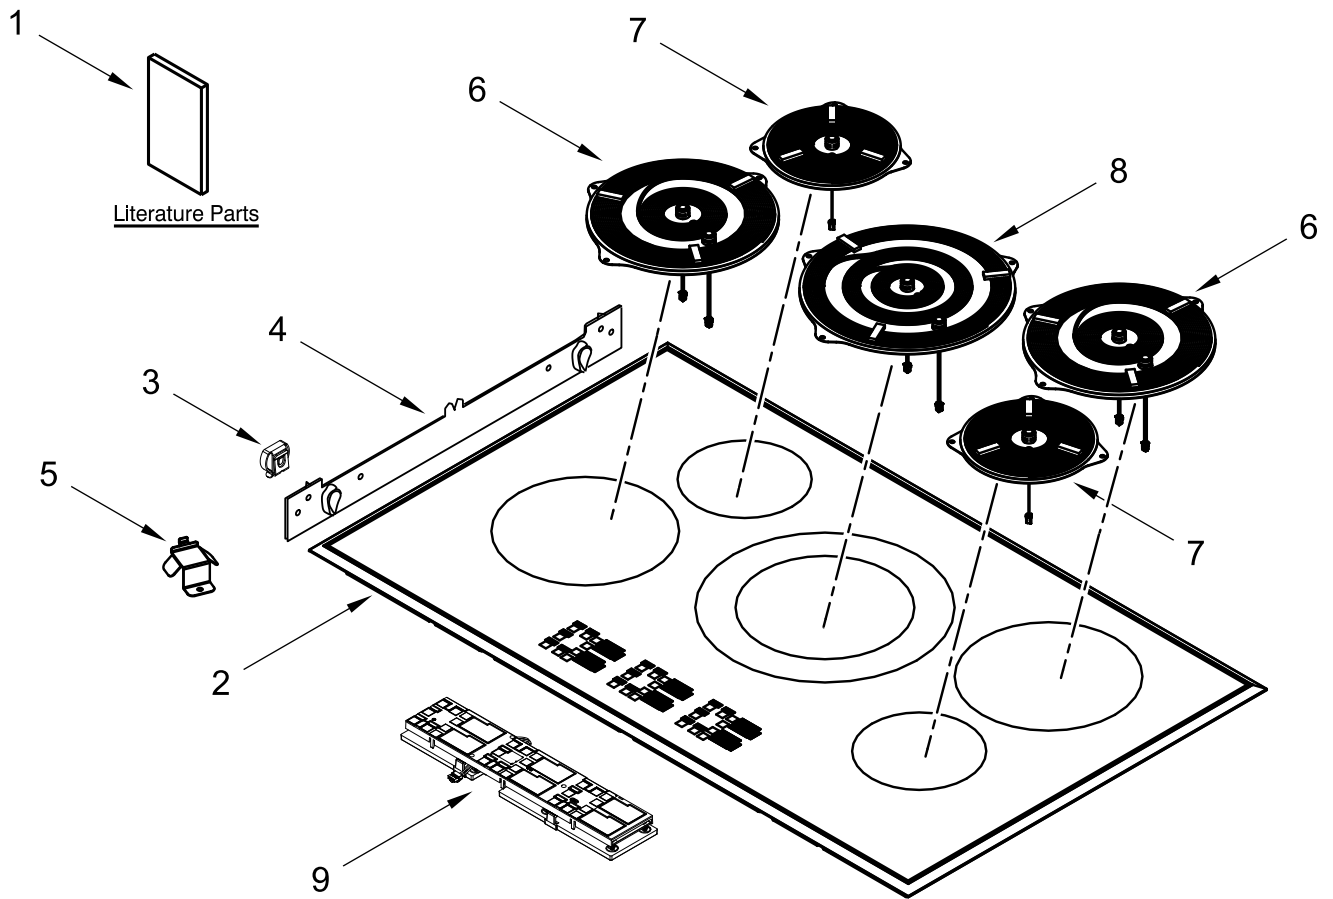

KitchenAid®

36" INDUCTION COOKTOP

MODELS:

KCIG556JSS01 (Stainless)

COOKTOP PARTS

COOKTOP PARTS

<u>Illus. No.</u>	<u>Part No.</u>	<u>Description</u>	<u>Illus. No.</u>	<u>Part No.</u>	<u>Description</u>	<u>Illus. No.</u>	<u>Part No.</u>	<u>Description</u>
1		Literature Parts	3	W11279477	Cooktop Spring	8	W11429957	Element (9.5 Inch)
	W11362912	Installation Instructions	4	W11279478	Cooktop Support Bracket			(Center)
	W11245478	Instructions, Undercounter Installation	5	W11302457	Filter Support	9	W11606110	HMI Board
	W11267672	Owner's Manual	6	W11429952	Element (6 Inch) (Left Front & Right Rear)			
	W11202271	Tech Sheet	7	W11429950	Element (4 Inch) (Left Rear & Right Front)			
2	W11267526	Glass Cooktop Assembly (Includes Stainless Trim)						

INTERIOR PARTS

INTERIOR PARTS

<u>Illus. No.</u>	<u>Part No.</u>	<u>Description</u>	<u>Illus. No.</u>	<u>Part No.</u>	<u>Description</u>
1		Domino Module Assembly (Not Serviced)	7	W11611379	Power Board (Farina)
2	W11611382	Power Board (Ascari)			FOLLOWING PARTS NOT ILLUSTRATED
3	W11251205	Blower Assembly (Domino)		W11249830	Communication Harness (IPC1 to IPC2)
4		Module Assembly (Not Serviced)		W11347982	Jumper Harness (HMI to IPC)
5	W11611378	Power Board (Ascari)		W11249832	Communication Harness (IPC2 to IPC3)
6	W11246545	Blower Assembly			

OPTIONAL PARTS (NOT INCLUDED)

<u>Illus.</u> <u>No.</u>	<u>Part No.</u>	<u>Description</u>
-----------------------------	-----------------	--------------------

FOLLOWING PARTS
NOT ILLUSTRATED

8286642	Tape, Foam
	ACCESSORIES
W11463464	Pot, Boiling
W11463466	Pan, Frying
W10355051	Cleaner, Cooktop
WA906B	Scraper, Cooktop
W11042470	Cooktop Cleaning Kit
W10355016	Cleaner, Stainless Steel
W11035422	Griddle