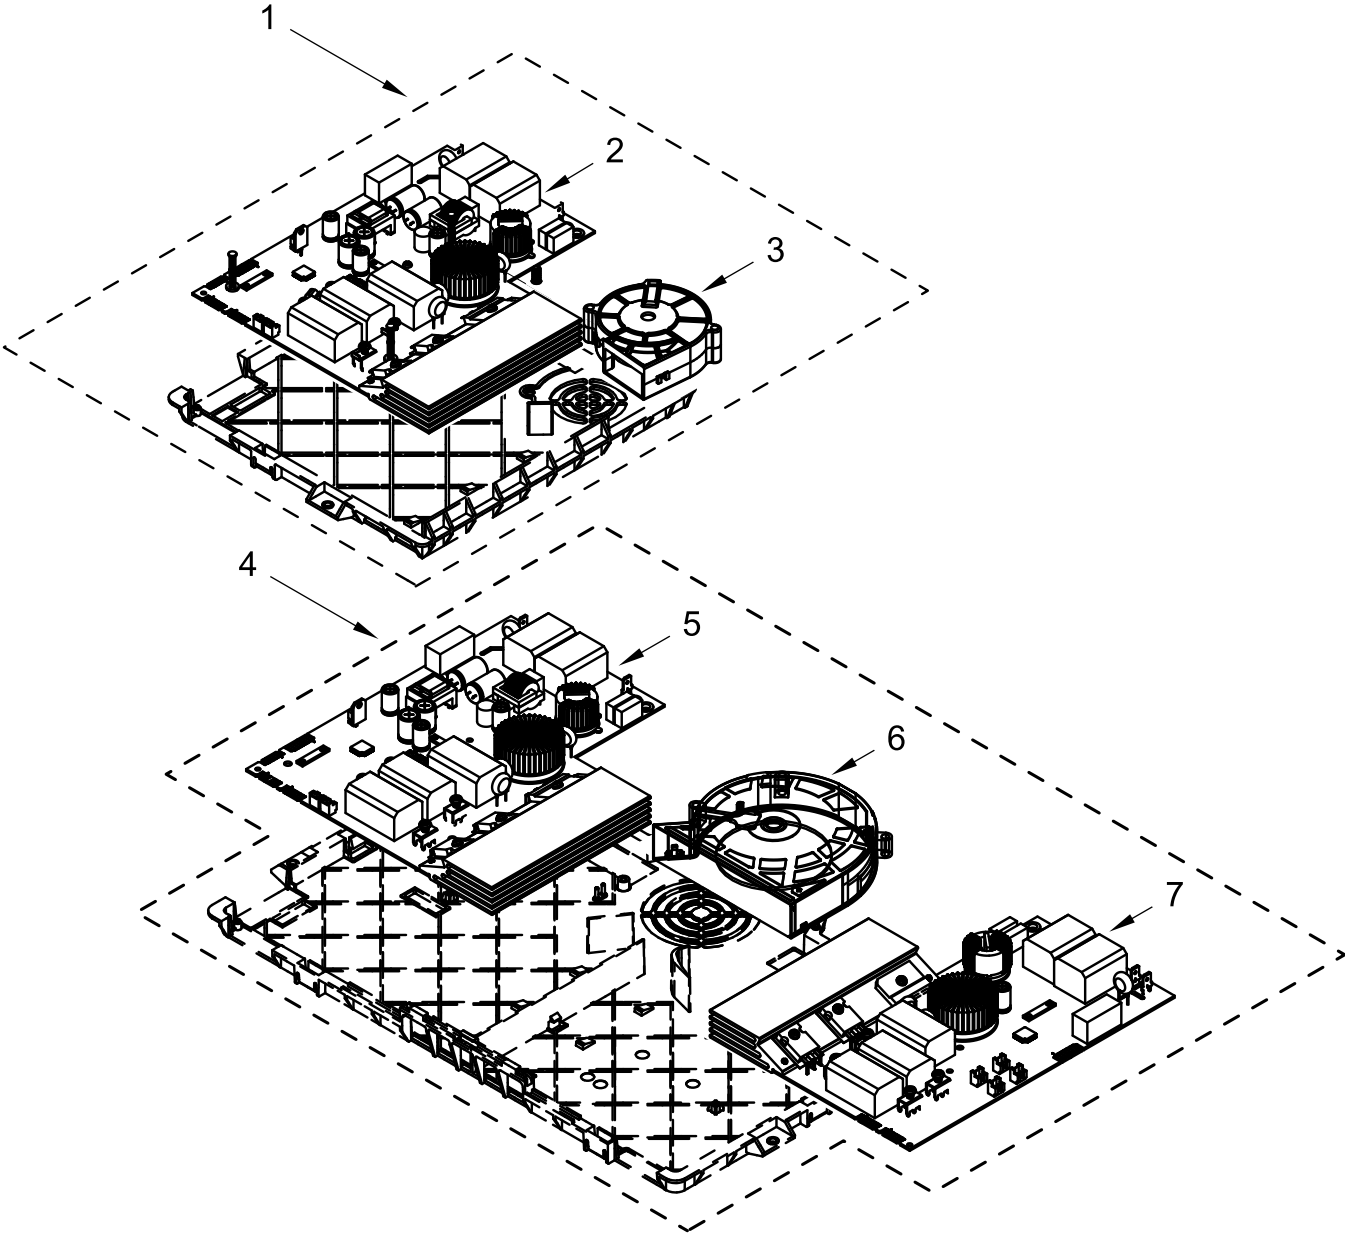

KitchenAid®

36" INDUCTION COOKTOP

MODELS:

KCIG556JSS01 (Stainless)

COOKTOP PARTS

COOKTOP PARTS

<u>Illus. No.</u>	<u>Part No.</u>	<u>Description</u>	<u>Illus. No.</u>	<u>Part No.</u>	<u>Description</u>	<u>Illus. No.</u>	<u>Part No.</u>	<u>Description</u>
1		Literature Parts	3	W11279477	Cooktop Spring	8	W11429957	Element (9.5 Inch)
	W11362912	Installation Instructions	4	W11279478	Cooktop Support Bracket			(Center)
	W11245478	Instructions, Undercounter Installation	5	W11302457	Filter Support	9	W11606110	HMI Board
	W11267672	Owner's Manual	6	W11429952	Element (6 Inch) (Left Front & Right Rear)			
	W11202271	Tech Sheet	7	W11429950	Element (4 Inch) (Left Rear & Right Front)			
2	W11267526	Glass Cooktop Assembly (Includes Stainless Trim)						

INTERIOR PARTS

INTERIOR PARTS

<u>Illus. No.</u>	<u>Part No.</u>	<u>Description</u>	<u>Illus. No.</u>	<u>Part No.</u>	<u>Description</u>
1		Domino Module Assembly (Not Serviced)	7	W11611379	Power Board (Farina)
2	W11611382	Power Board (Ascari)			FOLLOWING PARTS NOT ILLUSTRATED
3	W11251205	Blower Assembly (Domino)		W11249830	Communication Harness (IPC1 to IPC2)
4		Module Assembly (Not Serviced)		W11347982	Jumper Harness (HMI to IPC)
5	W11611378	Power Board (Ascari)		W11249832	Communication Harness (IPC2 to IPC3)
6	W11246545	Blower Assembly			