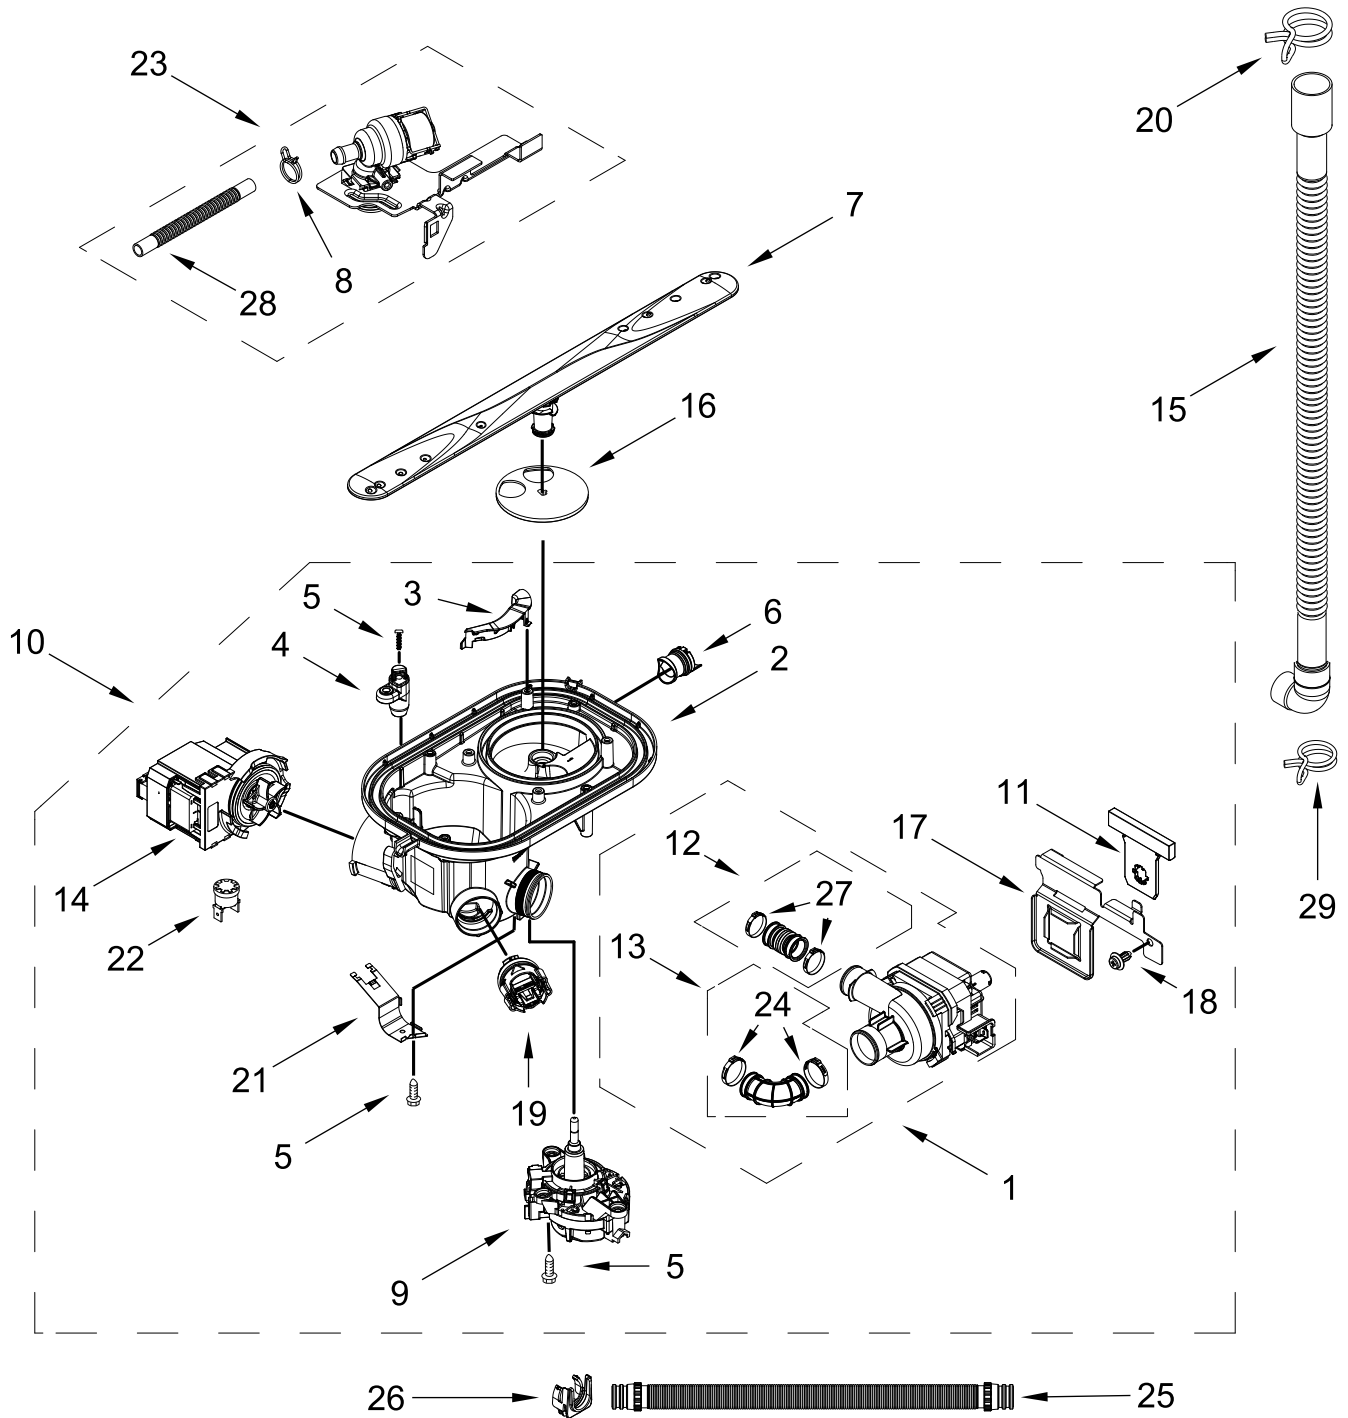

PUMP, WASHARM AND MOTOR PARTS

PUMP, WASHARM AND MOTOR PARTS

<u>Illus.</u> <u>No.</u>	<u>Part No.</u>	<u>Description</u>	<u>Illus.</u> <u>No.</u>	<u>Part No.</u>	<u>Description</u>	<u>Illus.</u> <u>No.</u>	<u>Part No.</u>	<u>Description</u>
1	W11048807	Pump Assembly	10	W11243648	Motor & Sump Assembly	20	370445	Clamp, Hose
2	W11034554	Sump with Seal (Includes 3, 4, 5, 6 & 9)	11	W11036660	Isolator, Rear Motor	21	W11163419	Bracket, Thermostat
3	W10891543	Diffuser, Inlet	12	W11250985	Hose, Pressure	22	W11193089	Thermostat (Included with Main Wiring Harness)
4	W11050773	Drain Vent Assembly	13	W10900389	Hose, Suction	23	W11025970	Fill Valve Assembly
5	9741232	Screw	14	W11193157	Motor, Drain	24	W11122851	Clamp, Hose
6	W10891547	Check Valve, Drain	15	W11131184	Hose, Drain	25	W11036159	Hose
7	W11048456	Wash Arm Assembly	16	W11175571	Disc, Diverter	26	W11036143	Clip, Hose
8	371505	Clamp, Hose	17	W11497568	Bracket, Rear Motor	27	W10466656	Clamp, Hose
9		Diverter Valve Motor (Not Serviced)	18	W11418271	Fastener	28	W11036287	Hose, Inlet
			19	W11126174	Indicator, Optical Wash	29	W11236576	Clamp, Hose