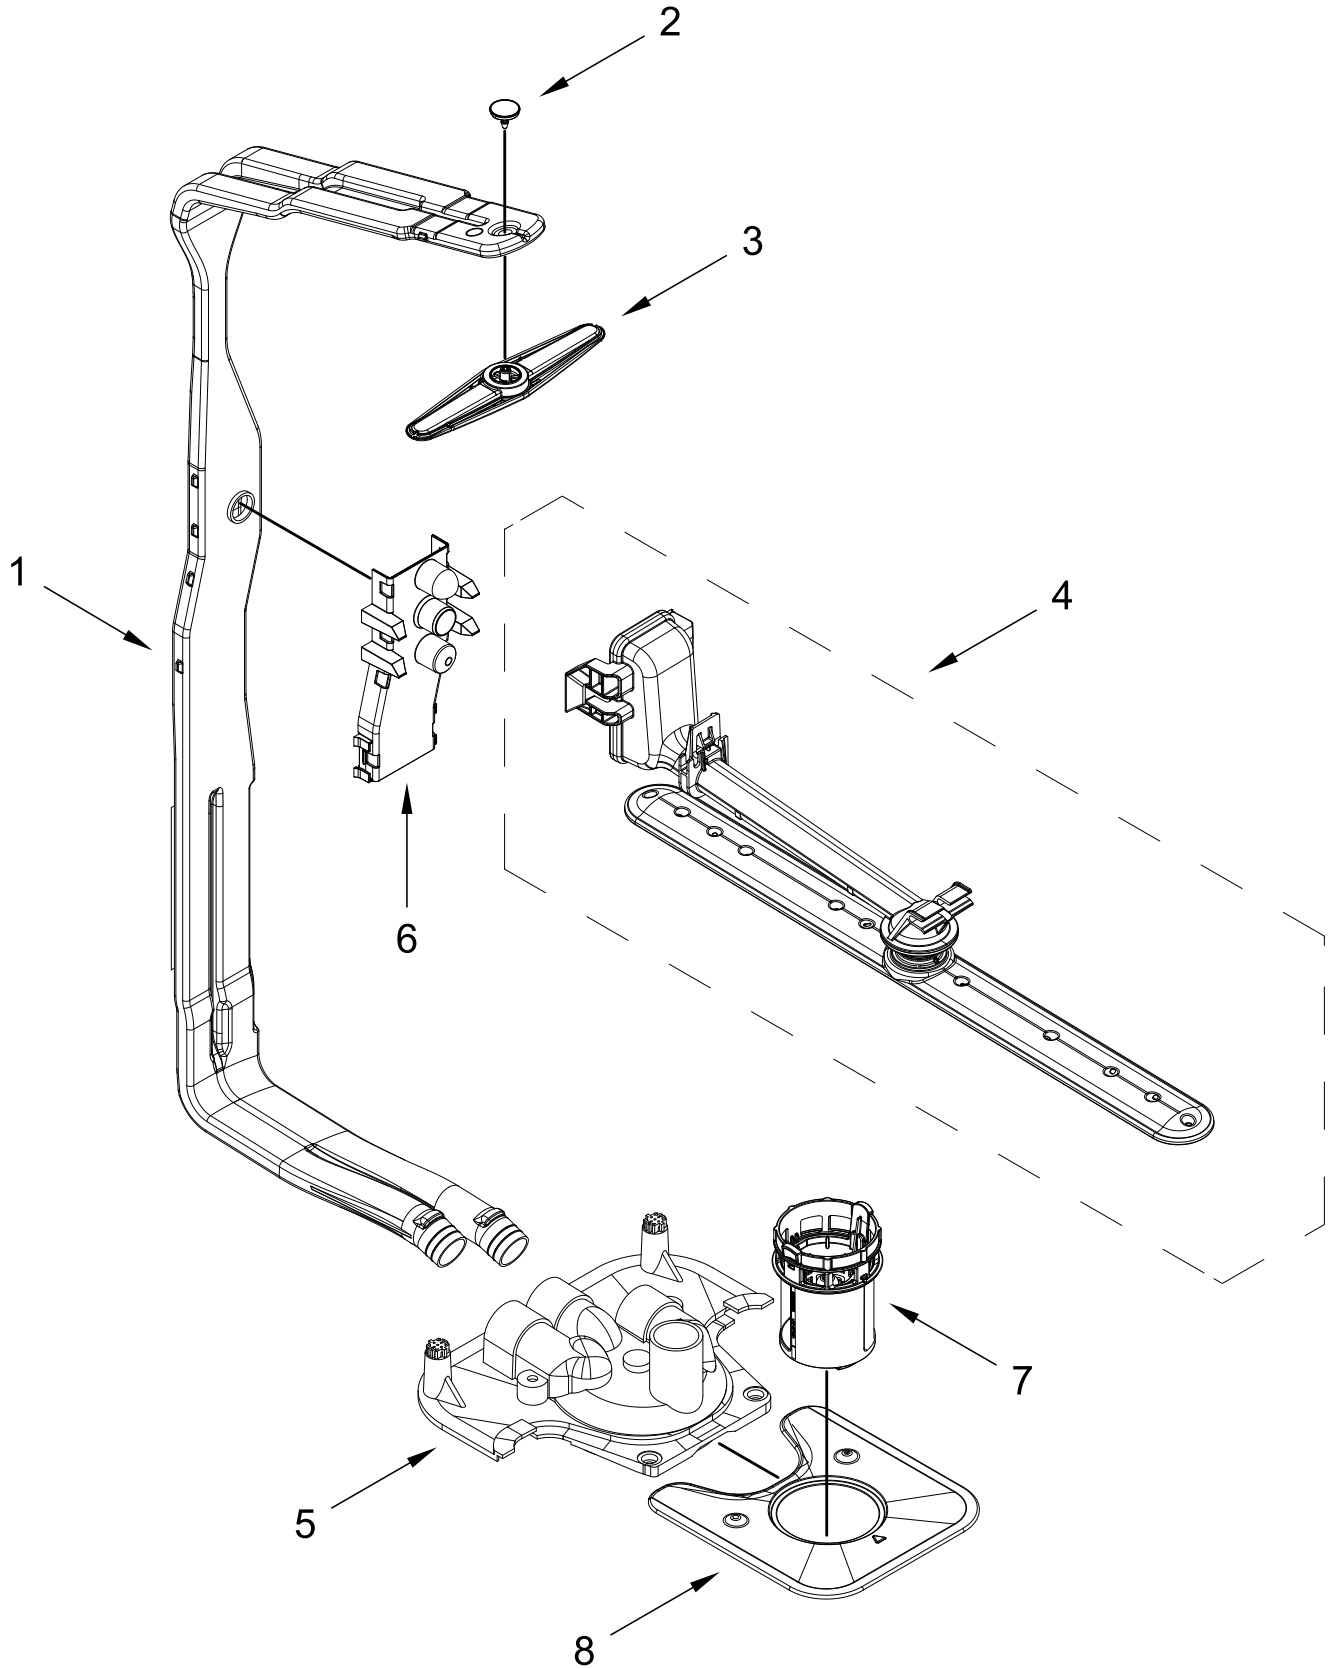

UPPER WASH AND RINSE PARTS

UPPER WASH AND RINSE PARTS

<u>Illus.</u> <u>No.</u>	<u>Part No.</u>	<u>Description</u>	<u>Illus.</u> <u>No.</u>	<u>Part No.</u>	<u>Description</u>	<u>Illus.</u> <u>No.</u>	<u>Part No.</u>	<u>Description</u>
1	W11507999	Feed Tube Assembly	5	W11128231	Cover, Diverter	7	W10891533	Filter
2	W11039888	Retainer	6	W10892836	Retainer, Docking (2nd Level)	8	W10891539	Screen
3	W11039869	Sprayarm, Third Level						
4	W11174340	Upper Sprayarm Assembly