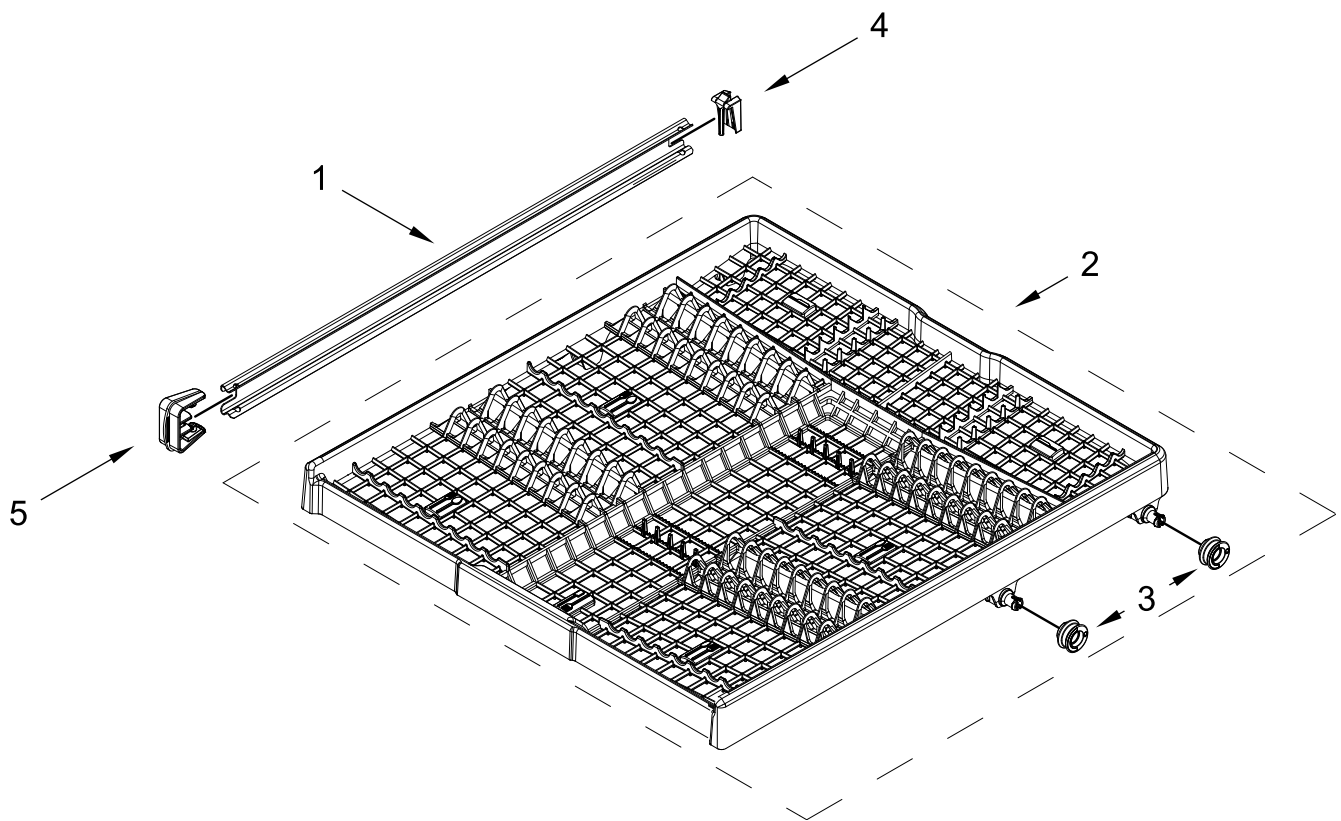

THIRD LEVEL RACK AND TRACK PARTS

THIRD LEVEL RACK AND TRACK PARTS

<u>Illus.</u> <u>No.</u>	<u>Part No.</u>	<u>Description</u>	<u>Illus.</u> <u>No.</u>	<u>Part No.</u>	<u>Description</u>	<u>Illus.</u> <u>No.</u>	<u>Part No.</u>	<u>Description</u>
1	W11441109	Track, Dishrack	3	W11048219	Wheel	4	W11084872	Track Stop, Rear
2	W11540175	Rack, Third Level				5	W11084874	Track Stop, Front