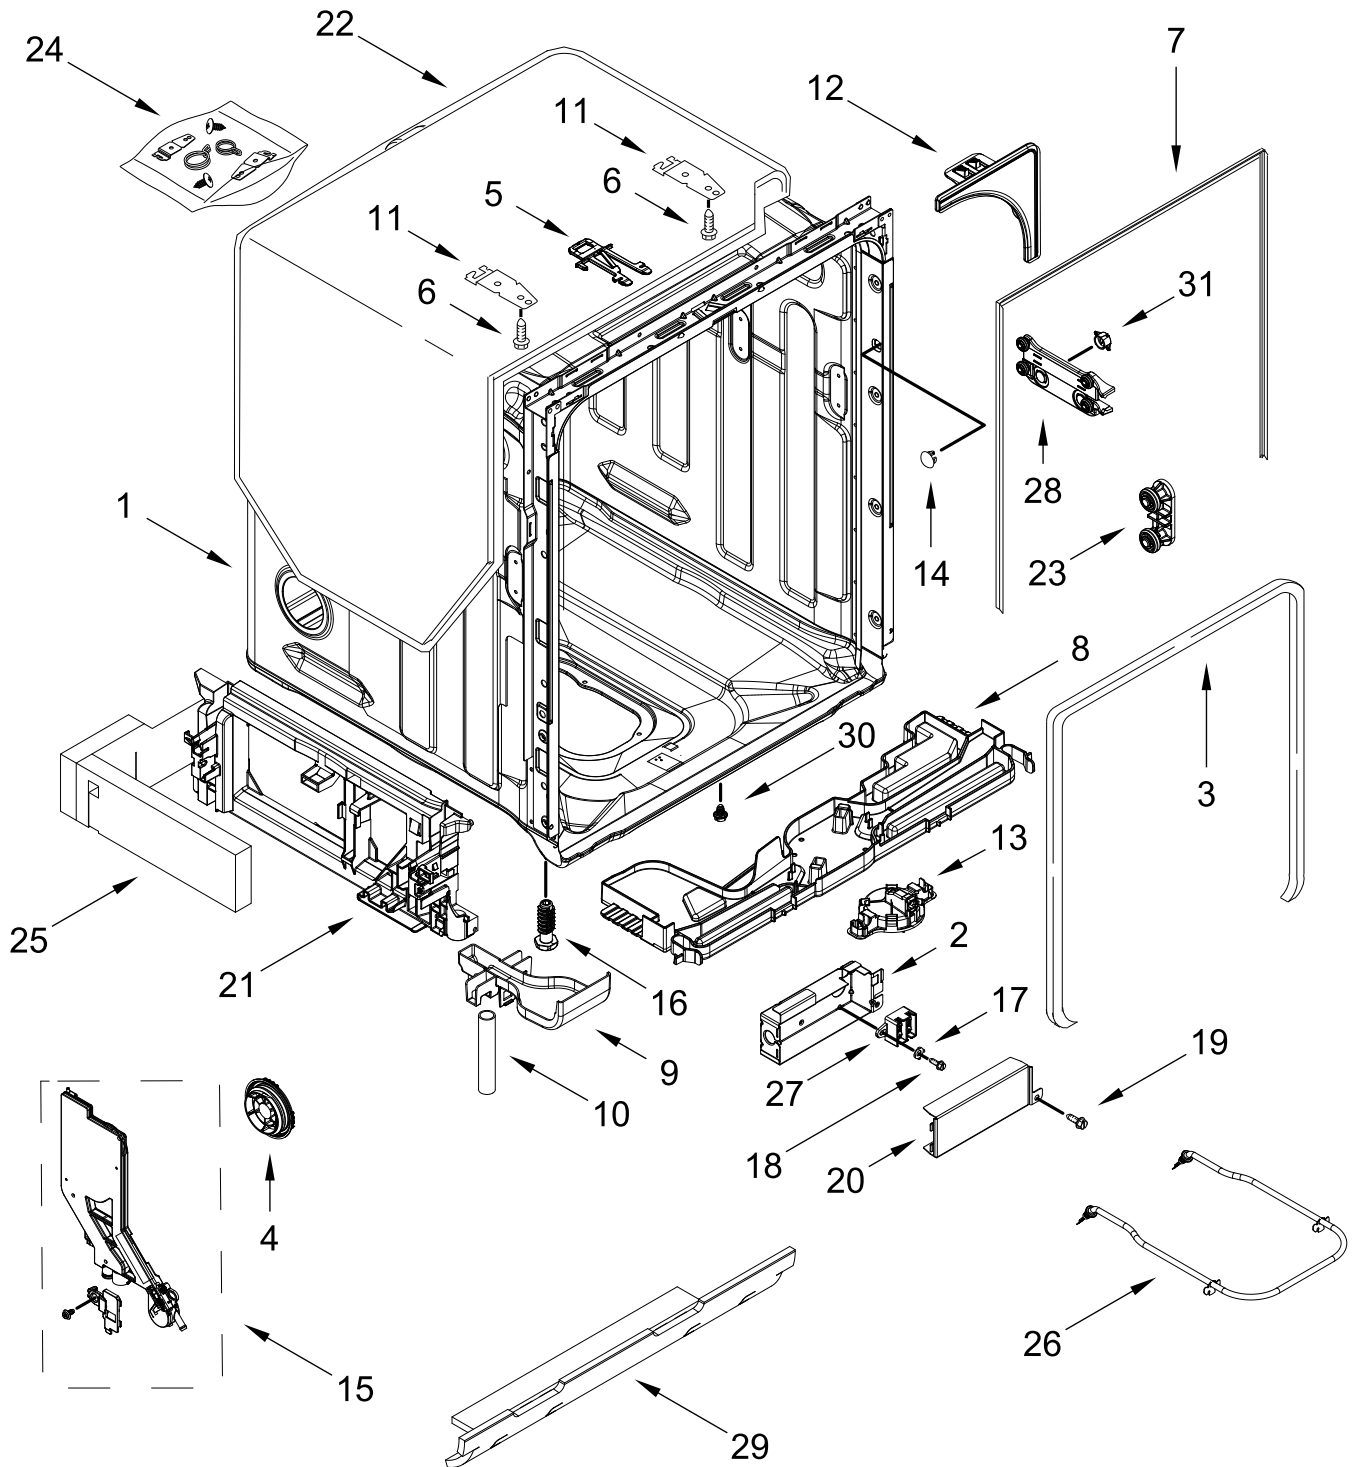

TUB AND FRAME PARTS

TUB AND FRAME PARTS

<u>Illus.</u> <u>No.</u>	<u>Part No.</u>	<u>Description</u>	<u>Illus.</u> <u>No.</u>	<u>Part No.</u>	<u>Description</u>	<u>Illus.</u> <u>No.</u>	<u>Part No.</u>	<u>Description</u>
1	W11120458	Tub Assembly (includes gasket)	15	W11429970	Water Inlet Assembly	25	W10919865	Insulation, U-Wrap
2	W11226744	Base, Terminal Box	16	W11455395	Leg, Leveling	26	W11536143	Heater Element Assembly
3	W11035860	Gasket, Tub	17	3378128	Washer, Pronged Cup	27	W11132441	Terminal Block
4	W11429974	Nut, Water Inlet	18	3400014	Screw, Grounding	28		Tub Mount, Third Level Rack
5	W11090487	Strike, Latch	19	W10277003	Screw			
6	W11296374	Screw	20	W11226746	Cover, Terminal Box			
7	W11165091	Seal, Cabinet	21		Side Support, Tub		W11094449	Left Hand
8	W11025993	Drip Tray		W10920122	Left Hand		W11256437	Right Hand
9	W11025986	Funnel, Overfill Protection		W10920120	Right Hand	29	W11393126	Sound Insulation, Bottom
10	W11025988	Funnel Extension	22	W11221921	Shield, Tub Sound	30	3400892	Screw
11	8269145	Bracket, Undercounter	23	W11086088	Tub Mount, Upper Rack	31	W10920244	Nut, Tub
12	W11165093	Cover, Tub Corner	24	W11362501	Miscellaneous Parts Bag (Contains 2 Screws, 2 Clamps, & 2 Brackets)			
13	W11255994	Float Switch						
14	W11184083	Plug, Tub