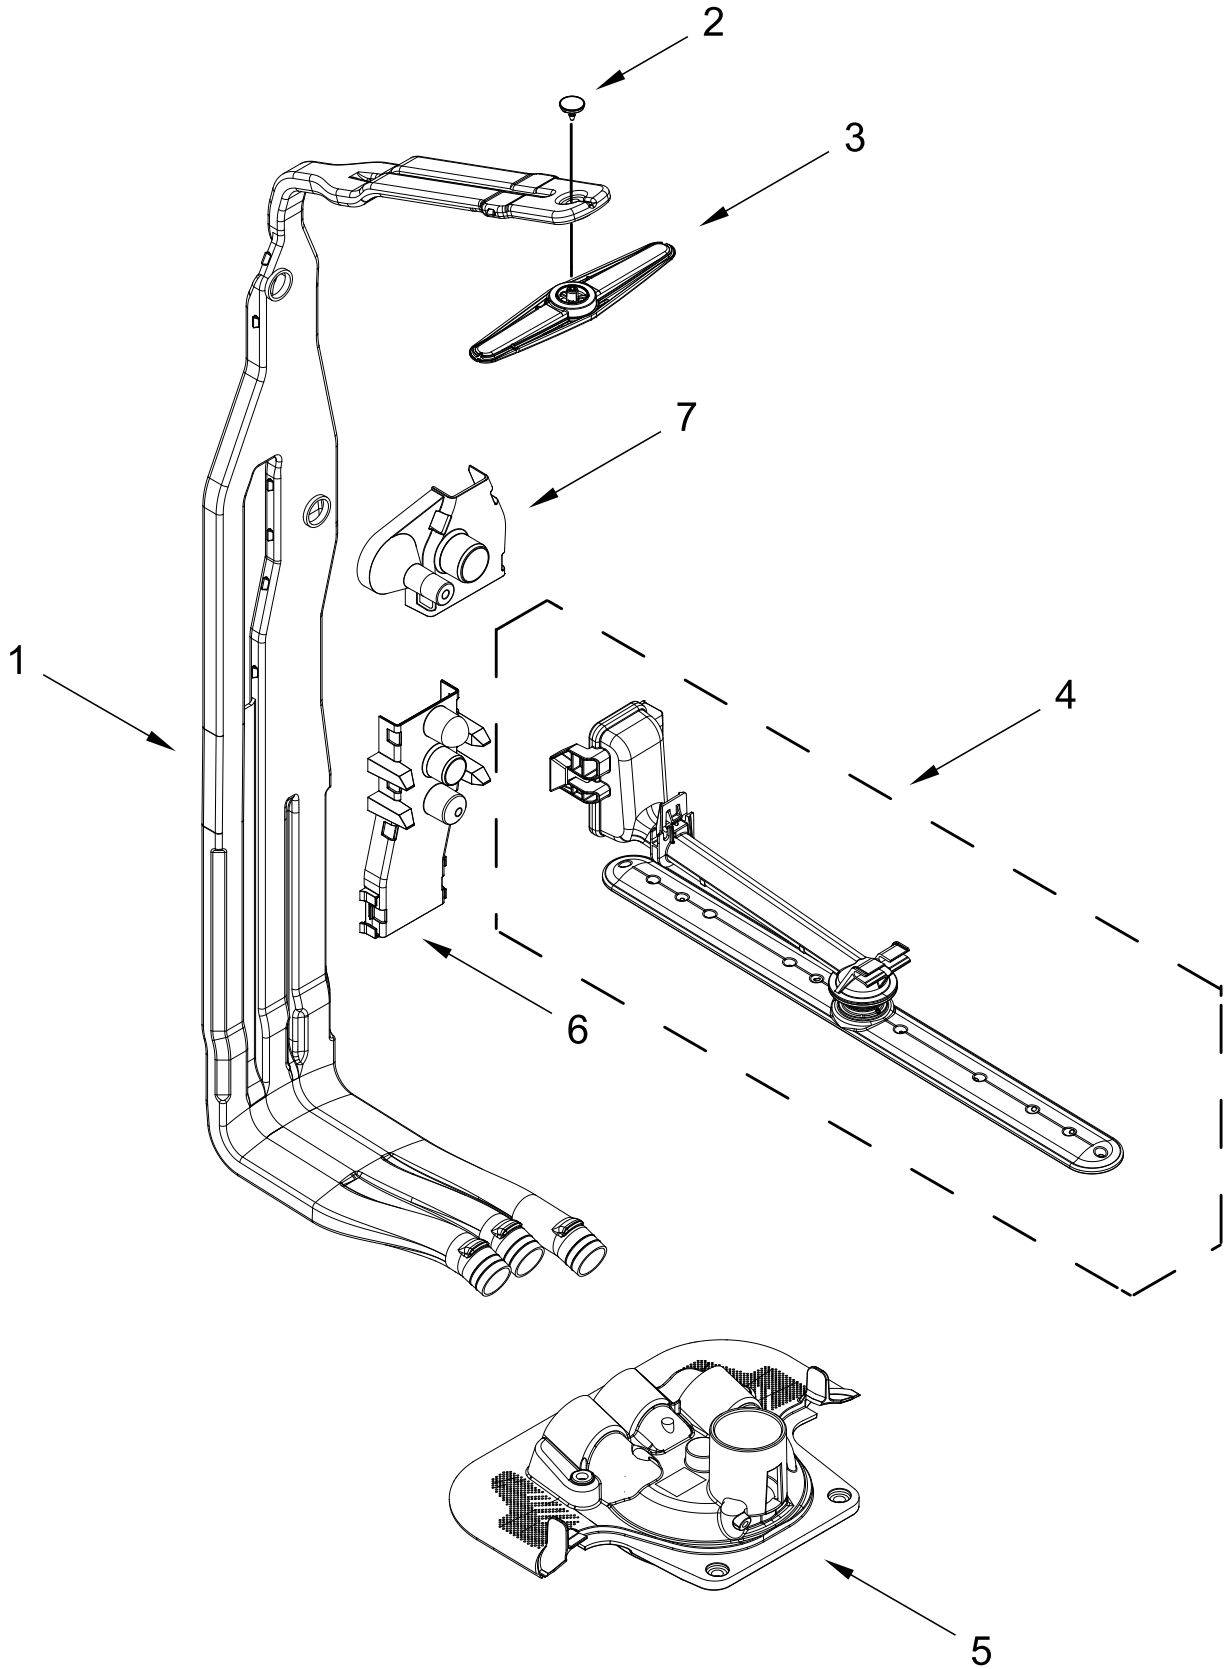

UPPER WASH AND RINSE PARTS

UPPER WASH AND RINSE PARTS

<u>Illus.</u> <u>No.</u>	<u>Part No.</u>	<u>Description</u>	<u>Illus.</u> <u>No.</u>	<u>Part No.</u>	<u>Description</u>	<u>Illus.</u> <u>No.</u>	<u>Part No.</u>	<u>Description</u>
1	W10872558	Feed Tube Assembly	4	W11174340	Upper Sprayarm Assembly	6	W10892836	Retainer, Docking (2nd Level)
2	W11039888	Retainer	5	W10903465	Cover, Diverter	7	W10892835	Retainer, Docking (3rd Level)
3	W11039869	Sprayarm, Third Level