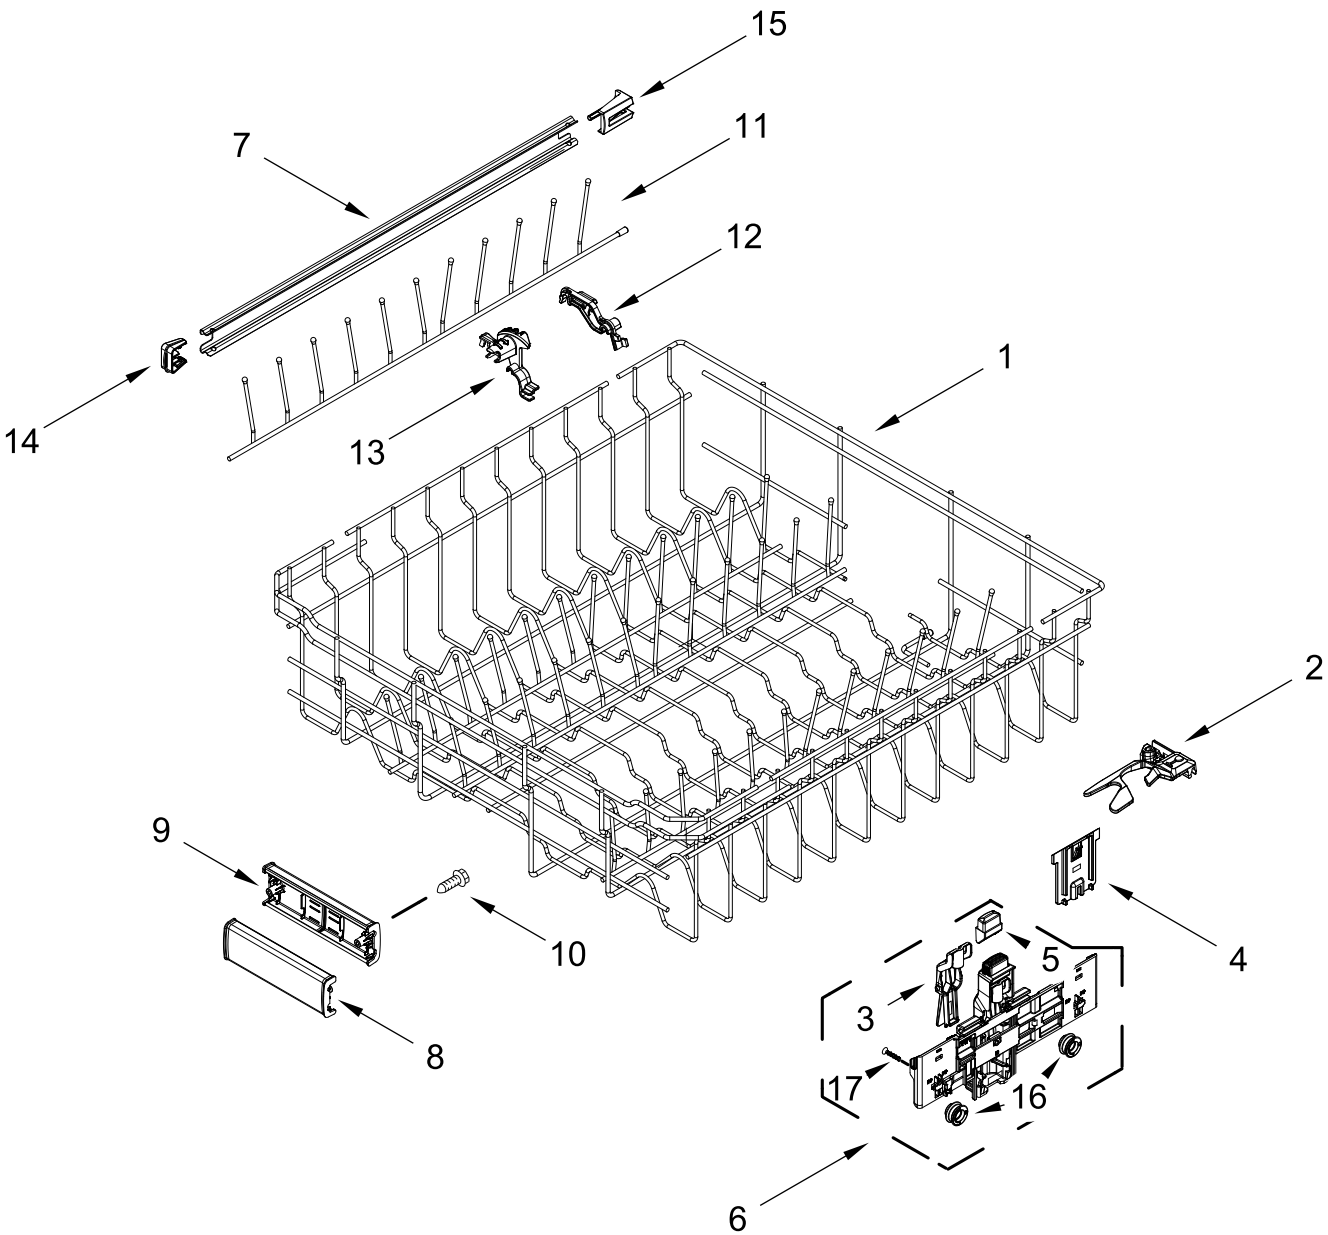

UPPER RACK AND TRACK PARTS

UPPER RACK AND TRACK PARTS

| <u>Illus.</u> <u>No.</u> | <u>Part No.</u> | <u>Description</u> | <u>Illus.</u> <u>No.</u> | <u>Part No.</u> | <u>Description</u> | <u>Illus.</u> <u>No.</u> | <u>Part No.</u> | <u>Description</u> |
|-----------------------------|-----------------|-----------------------|-----------------------------|-----------------|---------------------------|-----------------------------|-----------------|--------------------|
| 1 | W10847876 | Dishrack, Upper | 7 | W11441109 | Track, Dishrack | 15 | W11084872 | Track Stop, Rear |
| 2 | W11310287 | Clip, Stemware | 8 | W11268682 | Handle, Dishrack Front | 16 | W11048221 | Wheel |
| 3 | W11180178 | Leveler, Adjuster Arm | 9 | W11268681 | Handle, Dishrack Rear | 17 | W11376395 | Screw |
| 4 | W11180605 | Clip, Adjuster Arm | 10 | 9741232 | Screw | | | |
| 5 | W11267699 | Button, Adjuster Arm | 11 | W11186528 | Tine Row, Fold Down | | | |
| 6 | | Adjustment Assembly | 12 | W11179753 | Clip, Pivot | | | |
| | W11268090 | Left Hand | 13 | W11179755 | Positioner | | | |
| | W11268086 | Right Hand | 14 | W11084874 | Track Stop, Front | | | |