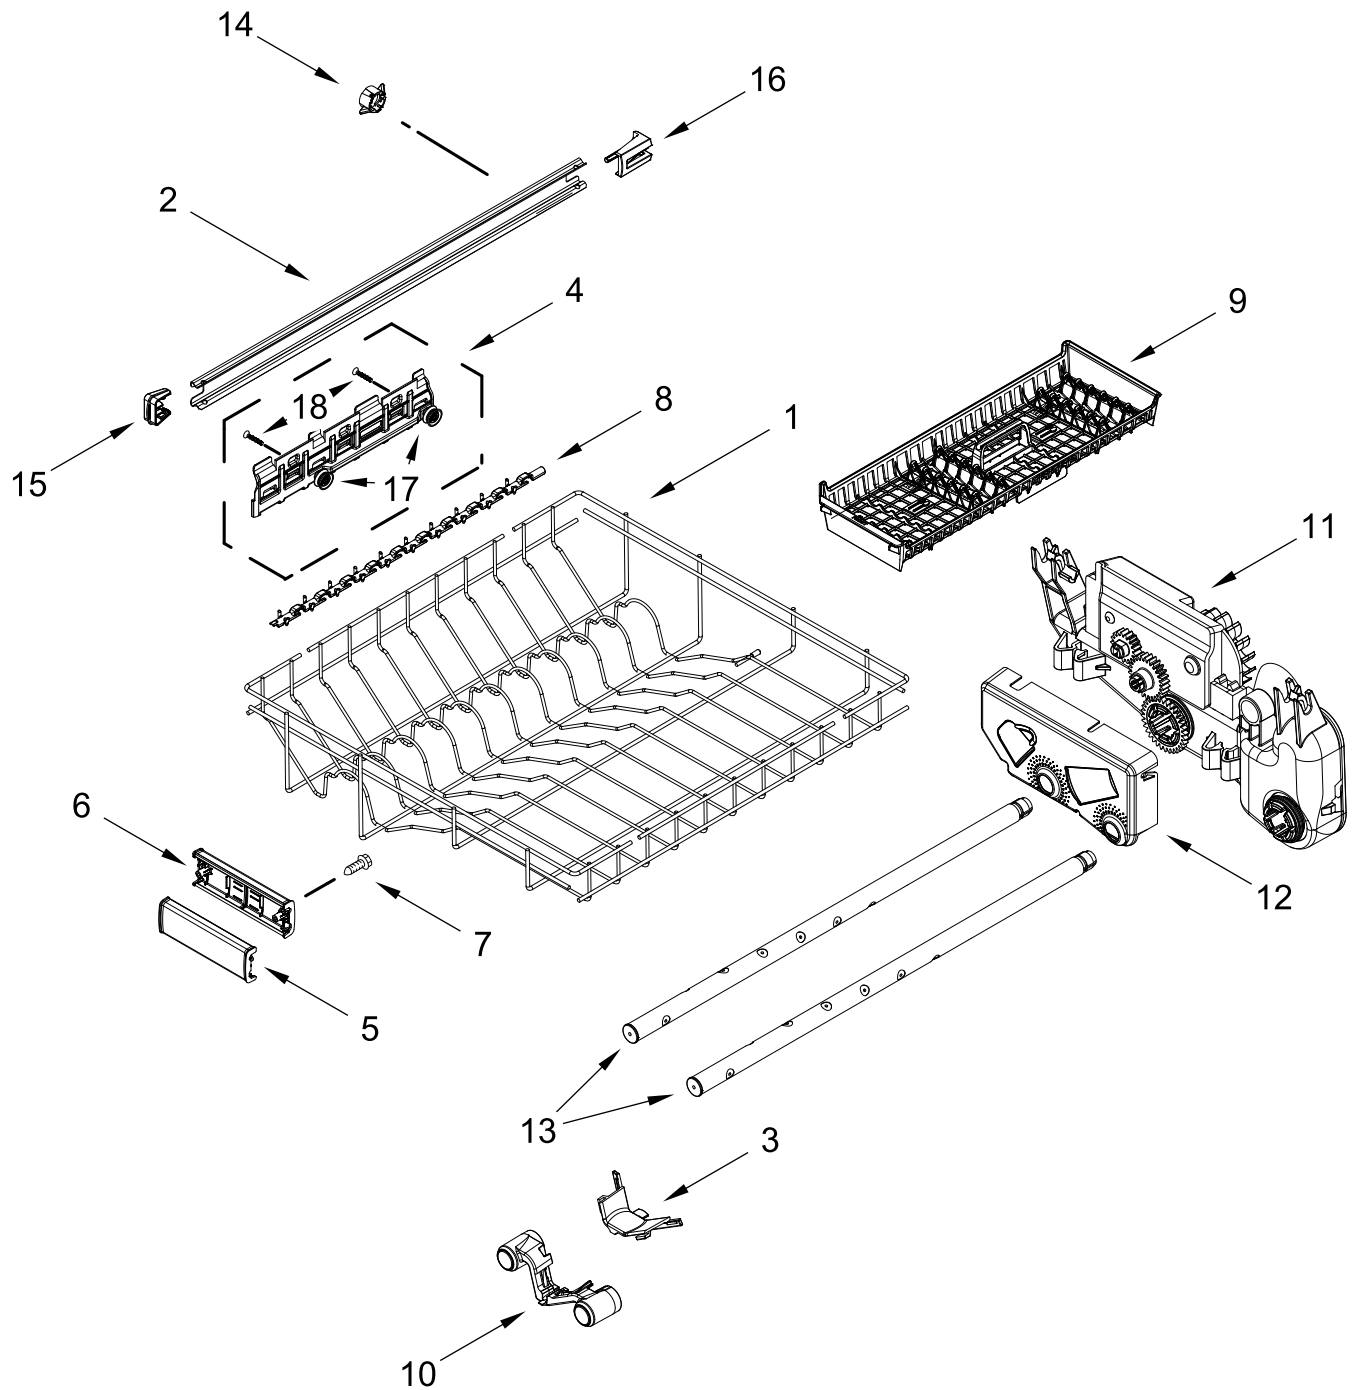

THIRD LEVEL RACK AND TRACK PARTS

THIRD LEVEL RACK AND TRACK PARTS

<u>Illus.</u> <u>No.</u>	<u>Part No.</u>	<u>Description</u>	<u>Illus.</u> <u>No.</u>	<u>Part No.</u>	<u>Description</u>	<u>Illus.</u> <u>No.</u>	<u>Part No.</u>	<u>Description</u>
1	W11127727	Rack, Third Level	6	W11268681	Handle, Dishrack Rear	12	W11101860	Cover, Wash Tube
2	W11441109	Track, Dishrack	7	9741232	Screw	13	W10831864	Tube, Wash
3	W11184071	Hanger, Tube	8	W11202101	Cup Guard	14	W10920244	Nut, Tub
4		Track Mount	9	W11087823	Silverware Tray	15	W11084874	Track Stop, Front
	W11231345	Left Hand	10	W10830577	Bracket, Front Hanger	16	W11084872	Track Stop, Rear
	W11231348	Right Hand	11	W10830523	Drive Box Assembly, Manifold	17	W11048221	Wheel
5	W11392620	Handle, Dishrack Front				18	W11376395	Screw