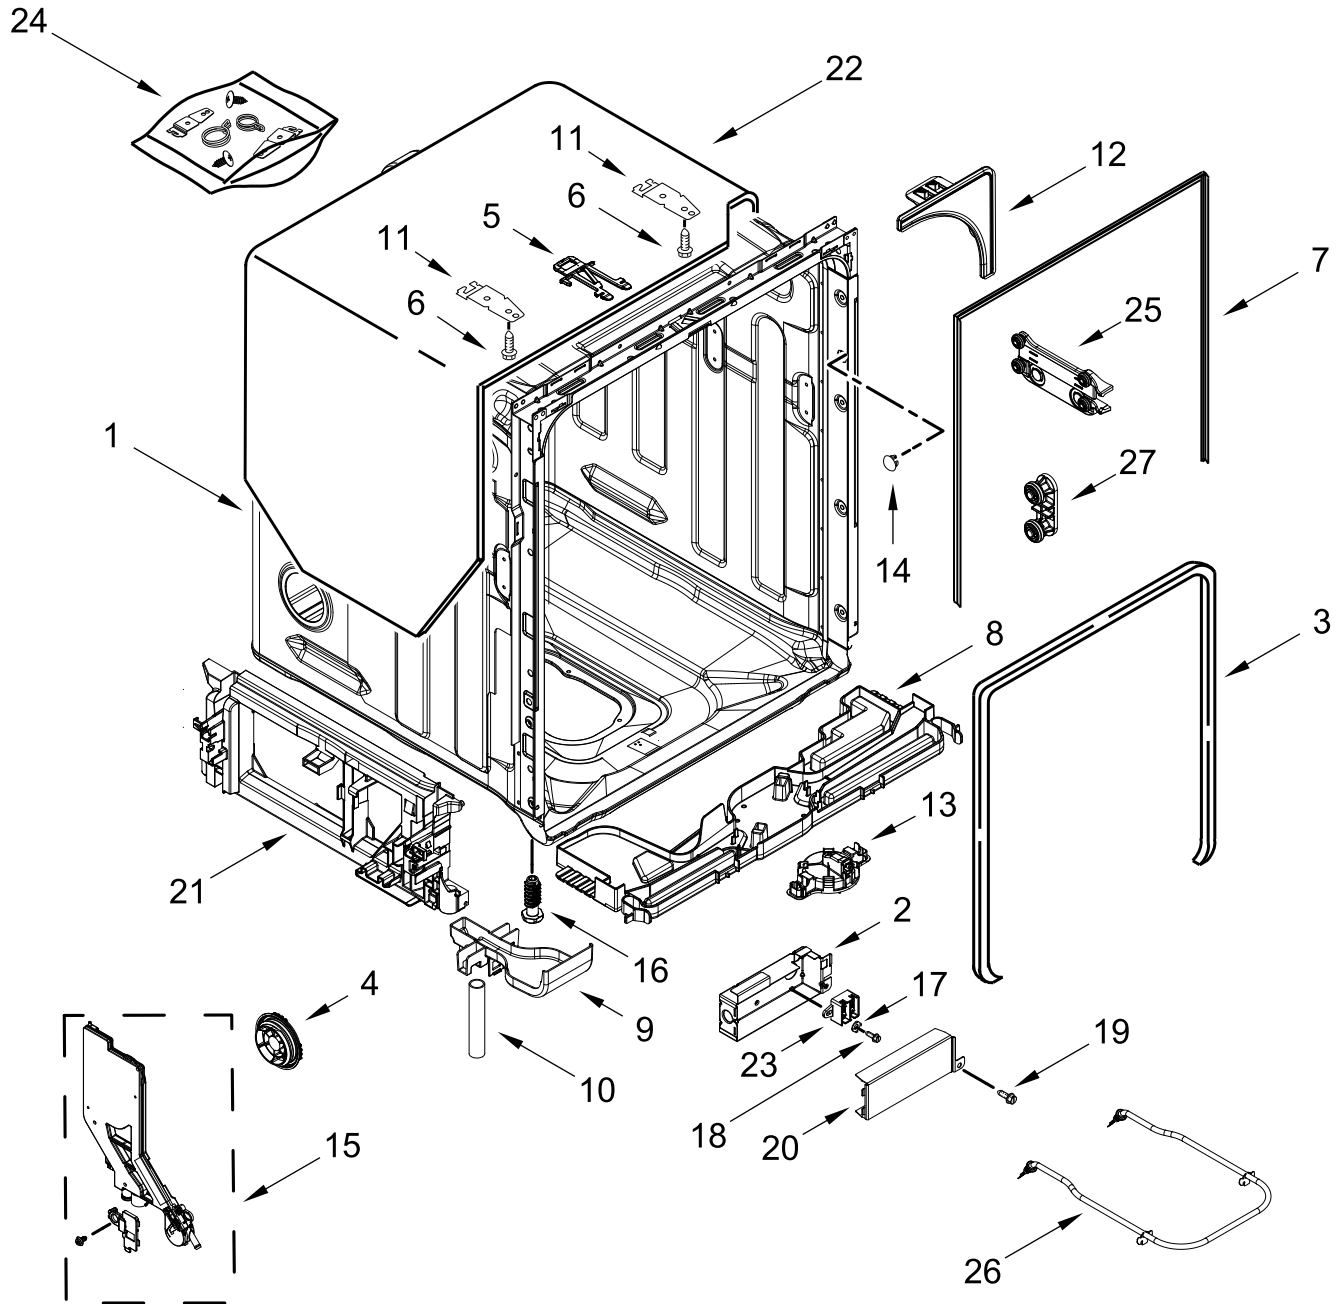

TUB AND FRAME PARTS

TUB AND FRAME PARTS

<u>Illus.</u> <u>No.</u>	<u>Part No.</u>	<u>Description</u>	<u>Illus.</u> <u>No.</u>	<u>Part No.</u>	<u>Description</u>	<u>Illus.</u> <u>No.</u>	<u>Part No.</u>	<u>Description</u>
1	W11120458	Tub Assembly (includes gasket)	13	W11036170	Float Switch	24	W11362501	Miscellaneous Parts Bag (Contains 2 Screws, 2 Clamps, & 2 Brackets)
2	W11226744	Base, Terminal Box	14	W11184083	Plug, Tub			
3	W11035860	Gasket, Tub	15	W11429970	Water Inlet Assembly	25		Tub Mount, Third Level Rack
4	W11429974	Nut, Water Inlet	16	W11455395	Leg, Leveling			
5	W11090487	Strike, Latch	17	3378128	Washer, Pronged Cup		W11101573	Left Hand
6	W11296374	Screw	18	3400014	Screw, Grounding		W11256439	Right Hand
7	W11165091	Seal, Cabinet	19	W10277003	Screw	26	W11536143	Heater Element Assembly
8	W11025993	Drip Tray	20	W11226746	Cover, Terminal Box	27	W11086088	Tub Mount, Upper Rack
9	W11025986	Funnel, Overfill Protection	21		Side Support, Tub			
10	W11025988	Funnel Extension		W10920122	Left Hand			
11	8269145	Bracket, Undercounter		W10920120	Right Hand			
12	W11165093	Cover, Tub Corner	22	W11221921	Shield, Tub Sound			
			23	W11132441	Terminal Block