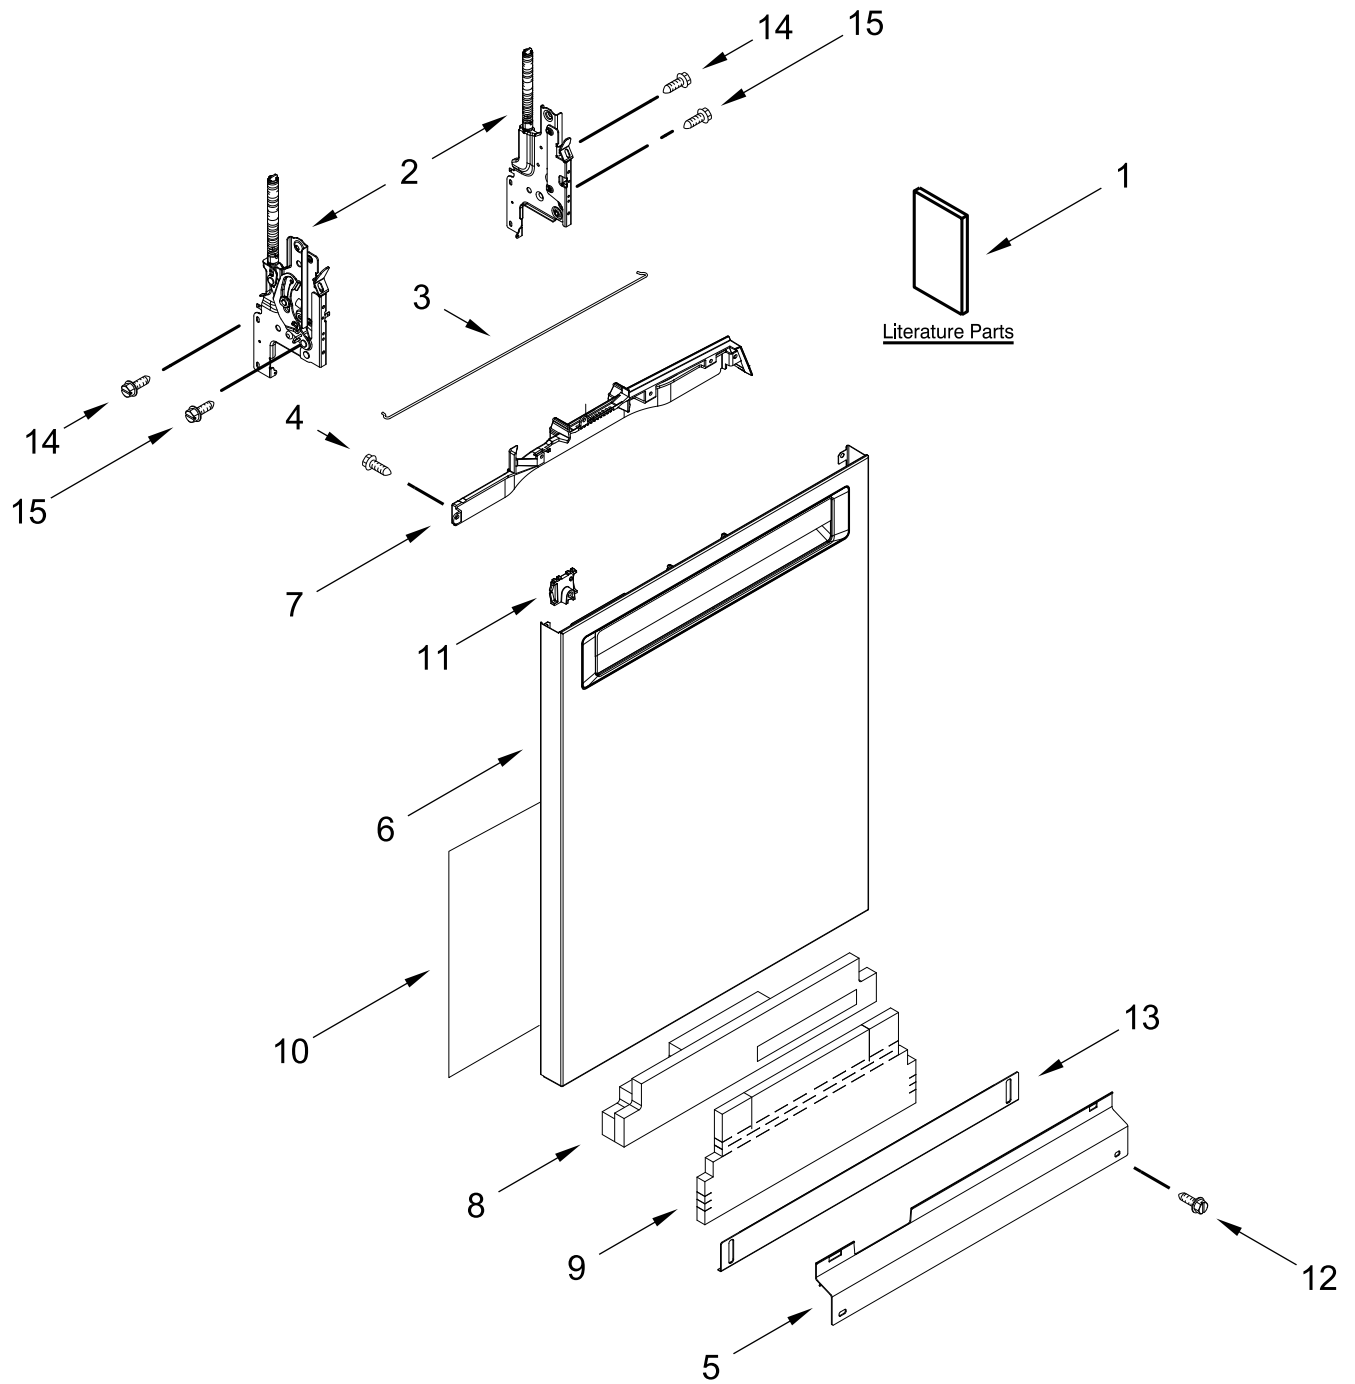

KitchenAid®

UNDERCOUNTER DISHWASHER

MODELS:

KDPM604KPS1 (Stainless)

KDPM604KBS1 (Black Stainless)

DOOR AND PANEL PARTS

DOOR AND PANEL PARTS

| <u>Illus. No.</u> | <u>Part No.</u> | <u>Description</u> | <u>Illus. No.</u> | <u>Part No.</u> | <u>Description</u> | <u>Illus. No.</u> | <u>Part No.</u> | <u>Description</u> |
|-------------------|-----------------|--------------------|-------------------|-----------------|---------------------------------|-------------------|-----------------|--------------------|
| 1 | | Literature Parts | 6 | | Panel, Front (Includes Item 11) | 12 | W11438978 | Screw, Black |
| | W11323304 | Owners Manual | | W11233313 | Stainless | 13 | | Toe Panel |
| | W11404477 | Energy Guide | | W11233314 | Black Stainless | | W11467733 | Black |
| | W11366142 | Tech Sheet | 7 | W10858705 | Cover, Handle Pocket | 14 | W11364953 | Screw |
| 2 | | Arm, Hinge | 8 | W10919858 | Insulation, Multi-Layer | 15 | 3400000 | Screw |
| | W10920232 | Left Hand | 9 | W11038694 | Insulation, Single Layer | | | |
| | W10920230 | Right Hand | 10 | W10919859 | Insulation, Front Panel | | | |
| 3 | W11377160 | Cross Brace, Door | 11 | W10692757 | Barrel Nut, Front Panel | | | |
| 4 | W10273971 | Screw | | | | | | |
| 5 | | Access Panel | | | | | | |
| | W11108979 | Black | | | | | | |