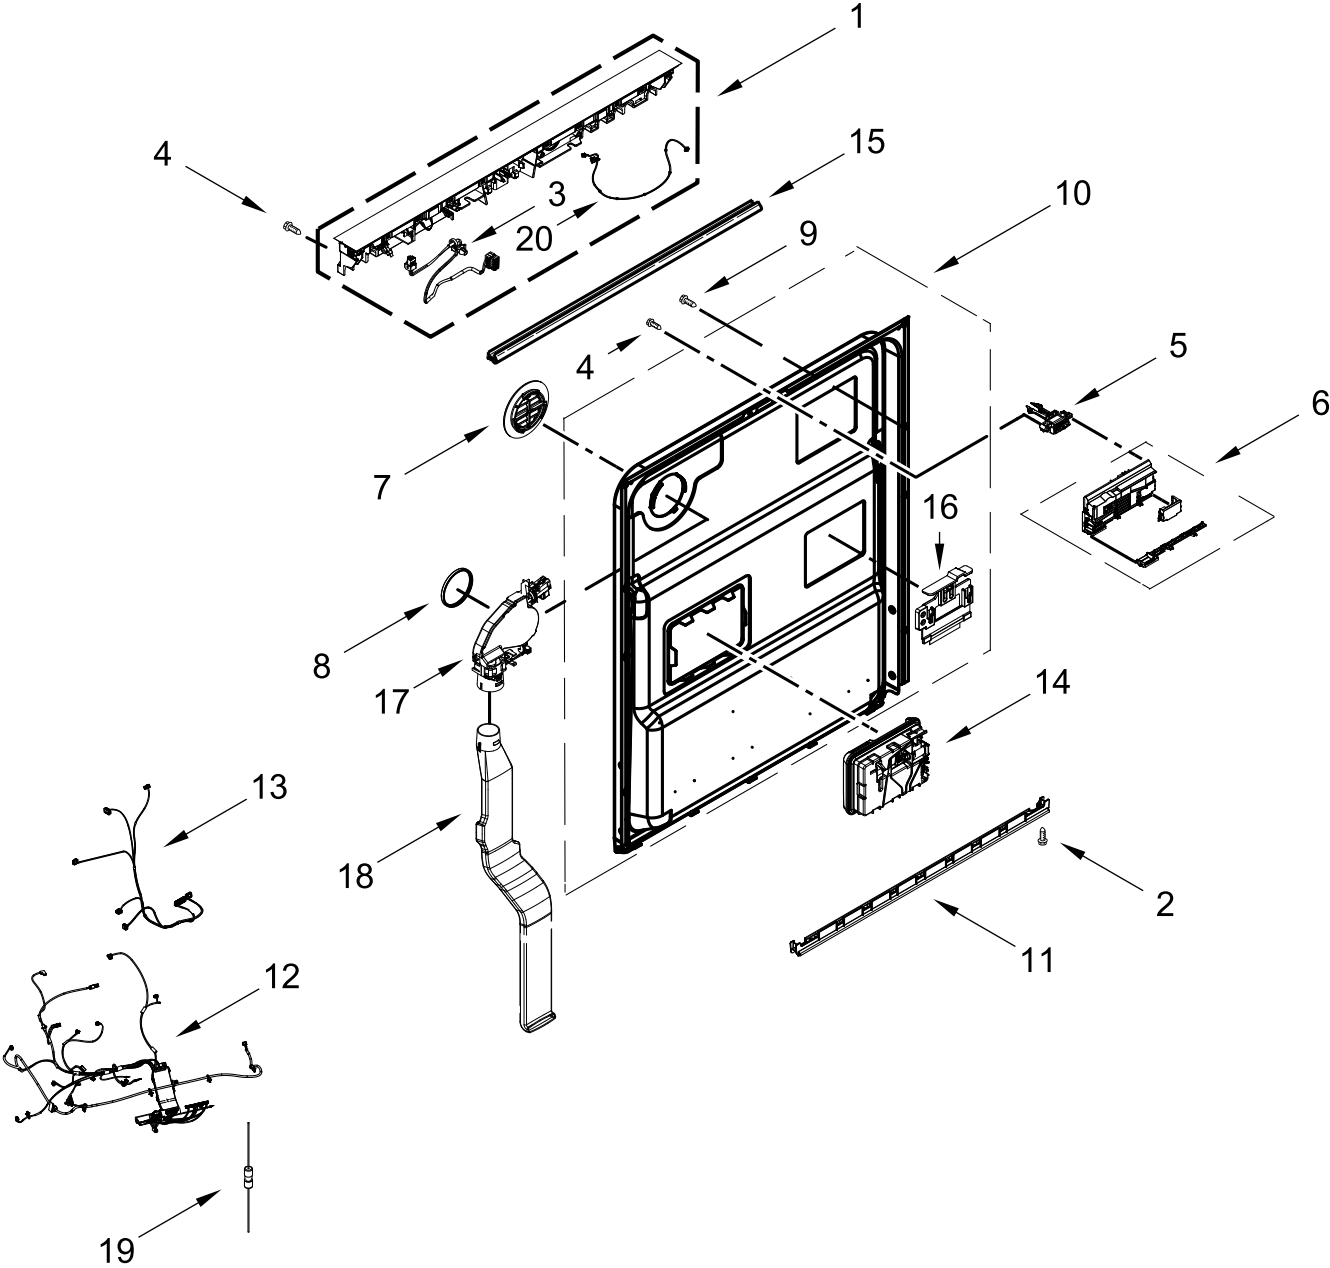

CONTROL PANEL AND INNER DOOR PARTS

CONTROL PANEL AND INNER DOOR PARTS

<u>Illus. No.</u>	<u>Part No.</u>	<u>Description</u>	<u>Illus. No.</u>	<u>Part No.</u>	<u>Description</u>	<u>Illus. No.</u>	<u>Part No.</u>	<u>Description</u>
1		Console Assembly (Includes Insert)	10	W11098822	Inner Door Assembly	18	W11038734	Duct, Vent
	W11496610	Black	11	W11484890	Seal, Door Bottom	19	W11397505	Fuse, In-line
2	W11258418	Screw	12	W11344507	Wiring Harness, Main (Includes Thermostat & Fuse)	20	W11084876	Jumper, Door
3	W10889948	Jumper, UI	13	W11084867	Wiring Harness, Inner Door			
4	W10711884	Screw	14	W11092649	Dispenser Assembly			
5	W11091934	Latch Assembly (Includes Switch)	15	W11265187	Seal, Console/Door			
6	W11524496	Control, Electronic	16	W11088985	Hanger, Control			
7	W11025634	Bezel, Vent (Also Order Gasket)	17	W11038720	Vent Assembly (Includes Fan)			
8	W11184028	Gasket, Vent			(Also Order Gasket)			
9	W10348409	Screw