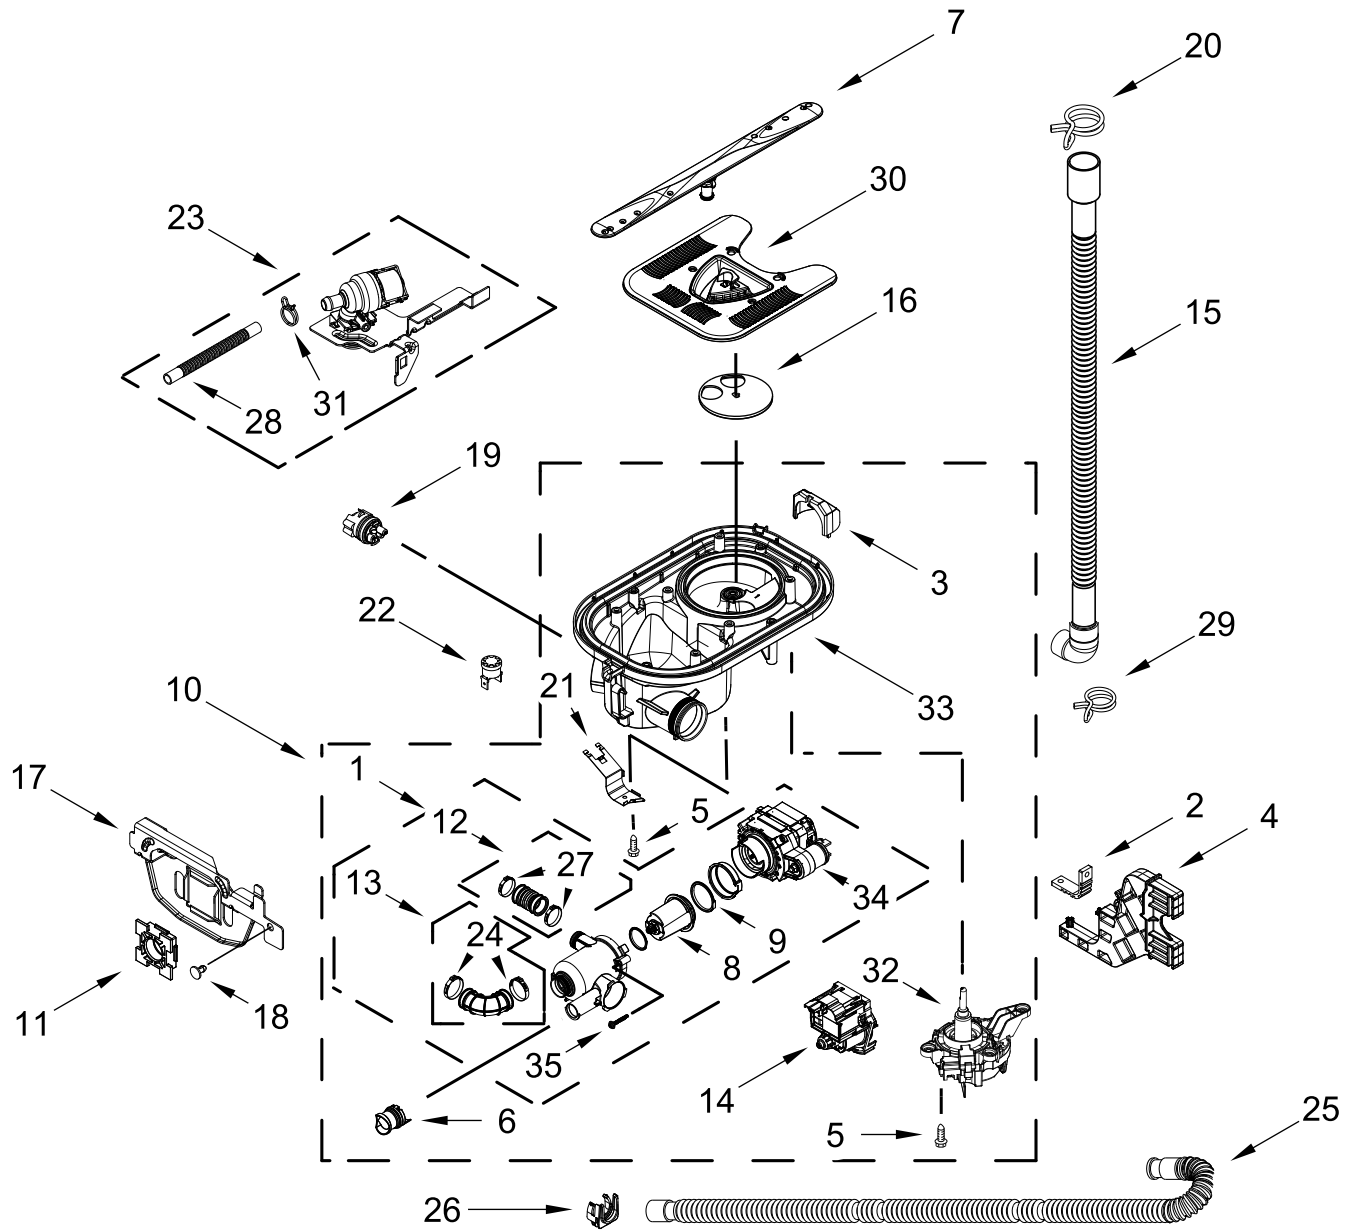

PUMP, WASHARM AND MOTOR PARTS

PUMP, WASHARM AND MOTOR PARTS

<u>Illus. No.</u>	<u>Part No.</u>	<u>Description</u>	<u>Illus. No.</u>	<u>Part No.</u>	<u>Description</u>	<u>Illus. No.</u>	<u>Part No.</u>	<u>Description</u>
1	W11122133	Pump Assembly	13	W10900387	Hose, Suction	24	W11122851	Clamp, Hose
2	W11294352	Isolator, Front Motor	14	W11035709	Motor, Drain	25	W11036161	Hose
3	W10891545	Diffuser, Inlet	15	W11131184	Hose, Drain	26	W11036143	Clip, Hose
4	W11294350	Hanger, Front Motor	16	W10903468	Disc, Diverter	27	W10466656	Clamp, Hose
5	9741232	Screw	17	W11025963	Bracket, Rear Motor	28	W11036287	Hose, Inlet
6	W10891547	Check Valve, Drain	18	W11418271	Fastener	29	W11236576	Clamp, Hose
7	W11048456	Wash Arm Assembly	19	W11126174	Indicator, Optical Wash	30	W11039864	Grate
8	W11108699	Filter Assembly	20	370445	Clamp, Hose	31	371505	Clamp, Hose
9	W10380239	Ring, Volute	21	W11163419	Bracket, Thermostat	32		Diverter Valve Motor (Not Serviced)
10	W11345228	Motor & Sump Assembly	22	W11193089	Thermostat (Included with Main Wiring Harness)	33	W11034556	Sump (includes Seal and Diverter)
11	W11036663	Isolator, Rear Motor	23	W11025970	Fill Valve Assembly	34	W10753070	Capacitor
12	W11250985	Hose, Pressure				35	W10467002	Screw