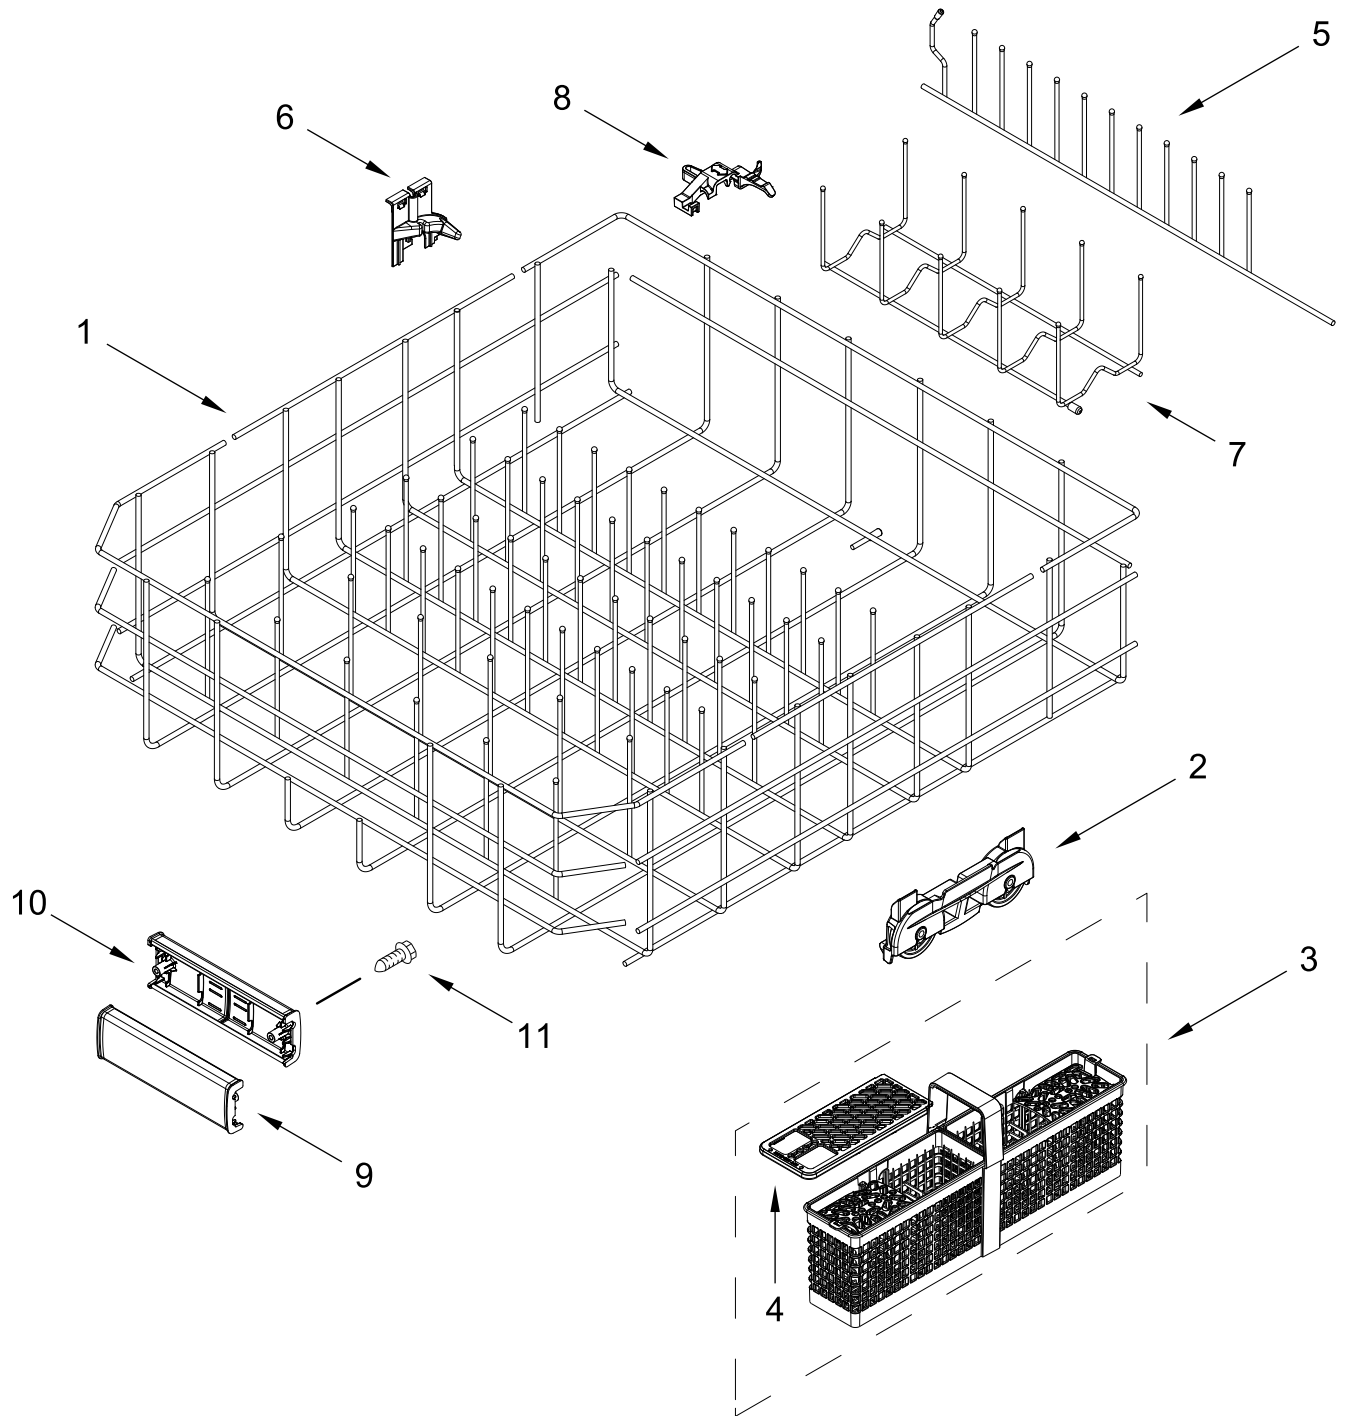

LOWER RACK PARTS

LOWER RACK PARTS

<u>Illus.</u> <u>No.</u>	<u>Part No.</u>	<u>Description</u>	<u>Illus.</u> <u>No.</u>	<u>Part No.</u>	<u>Description</u>	<u>Illus.</u> <u>No.</u>	<u>Part No.</u>	<u>Description</u>
1	W11224324	Dishrack, Lower	5	W10056272	Tine Row, Fold Down	9	W11392620	Handle, Dishrack Front
2	W11133747	Wheel & Transport Assembly	6	W11268658	Retainer, Flex Row	10	W11268681	Handle, Dishrack Rear
3	W11291798	Silverware Basket Assembly	7	W10554952	Tine Row, Sliding	11	9741232	Screw
4	W11267718	Lid, Silverware Basket	8	W11268661	Retainer, Sliding Tine Row