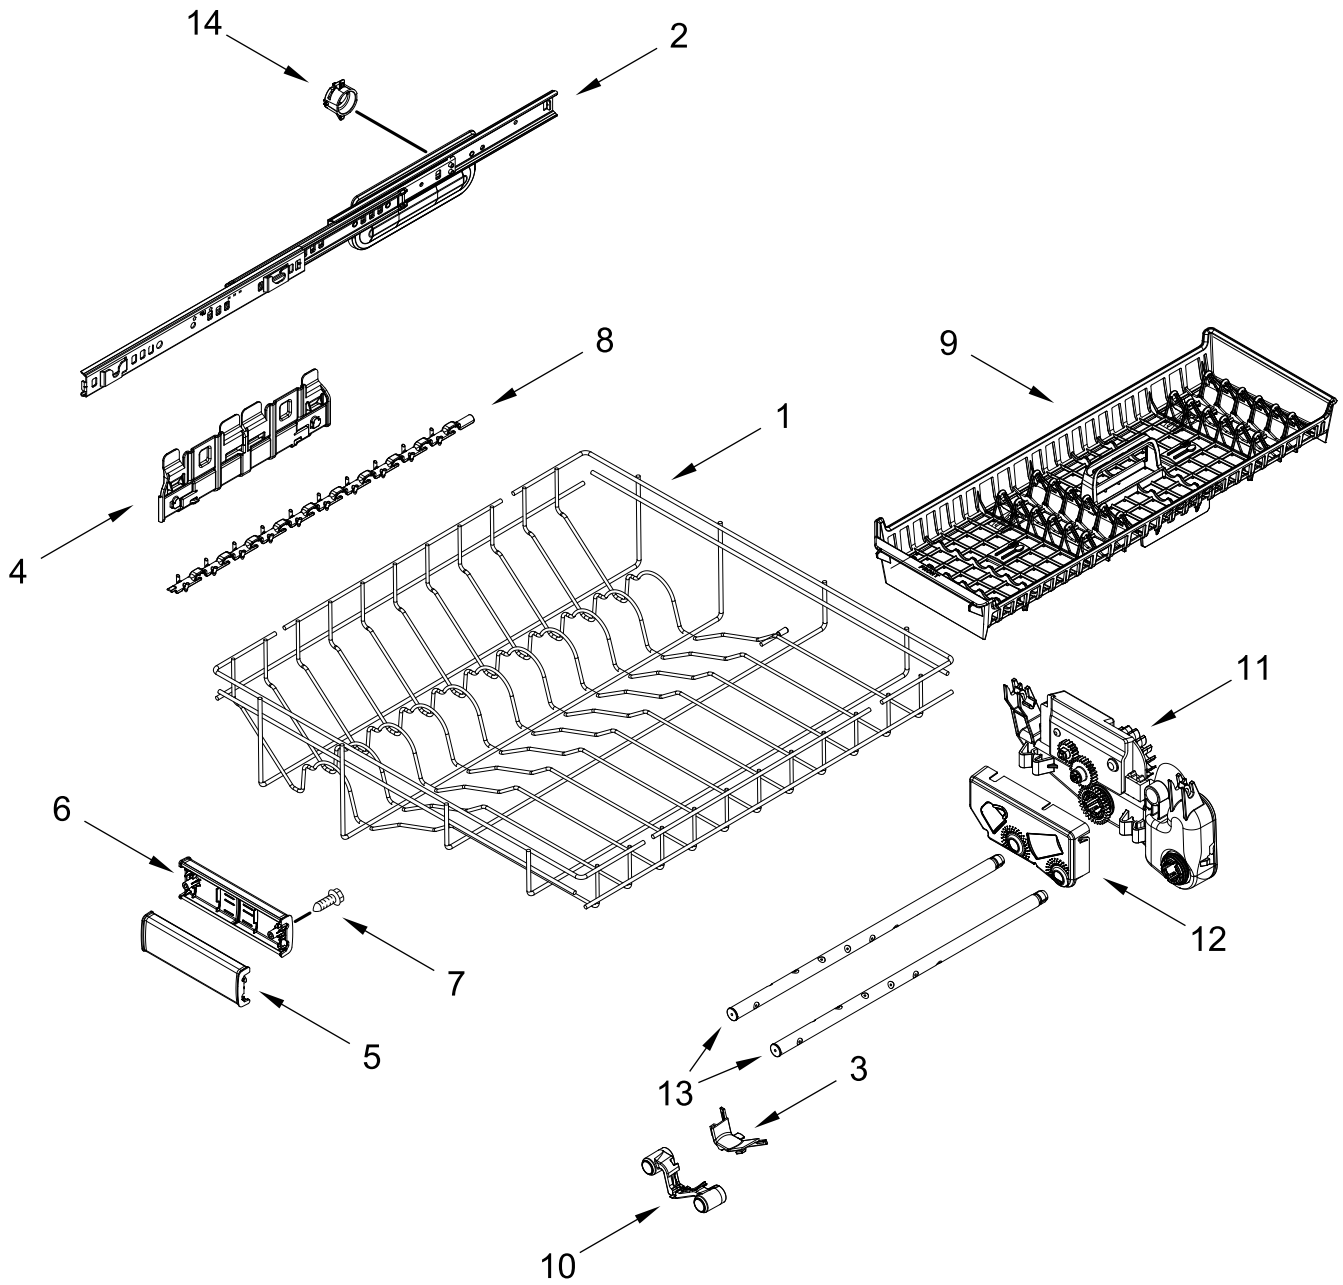

THIRD LEVEL RACK AND TRACK PARTS

THIRD LEVEL RACK AND TRACK PARTS

<u>Illus.</u> <u>No.</u>	<u>Part No.</u>	<u>Description</u>	<u>Illus.</u> <u>No.</u>	<u>Part No.</u>	<u>Description</u>	<u>Illus.</u> <u>No.</u>	<u>Part No.</u>	<u>Description</u>
1	W11127727	Rack, Third Level	5	W11392620	Handle, Dishrack Front	10	W11226505	Bracket, Front Hanger
2		Track Assembly	6	W11268681	Handle, Dishrack Rear	11	W10830523	Drive Box Assembly, Manifold
	W11047813	Left Hand	7	9741232	Screw	12	W11101860	Cover, Wash Tube
	W11047815	Right Hand	8	W11202101	Cup Guard	13	W10830571	Tube, Wash
3	W11184071	Hanger, Tube	9	W11087823	Silverware Tray	14	W10920244	Nut, Tub
4	W11130709	Mount, Dishrack