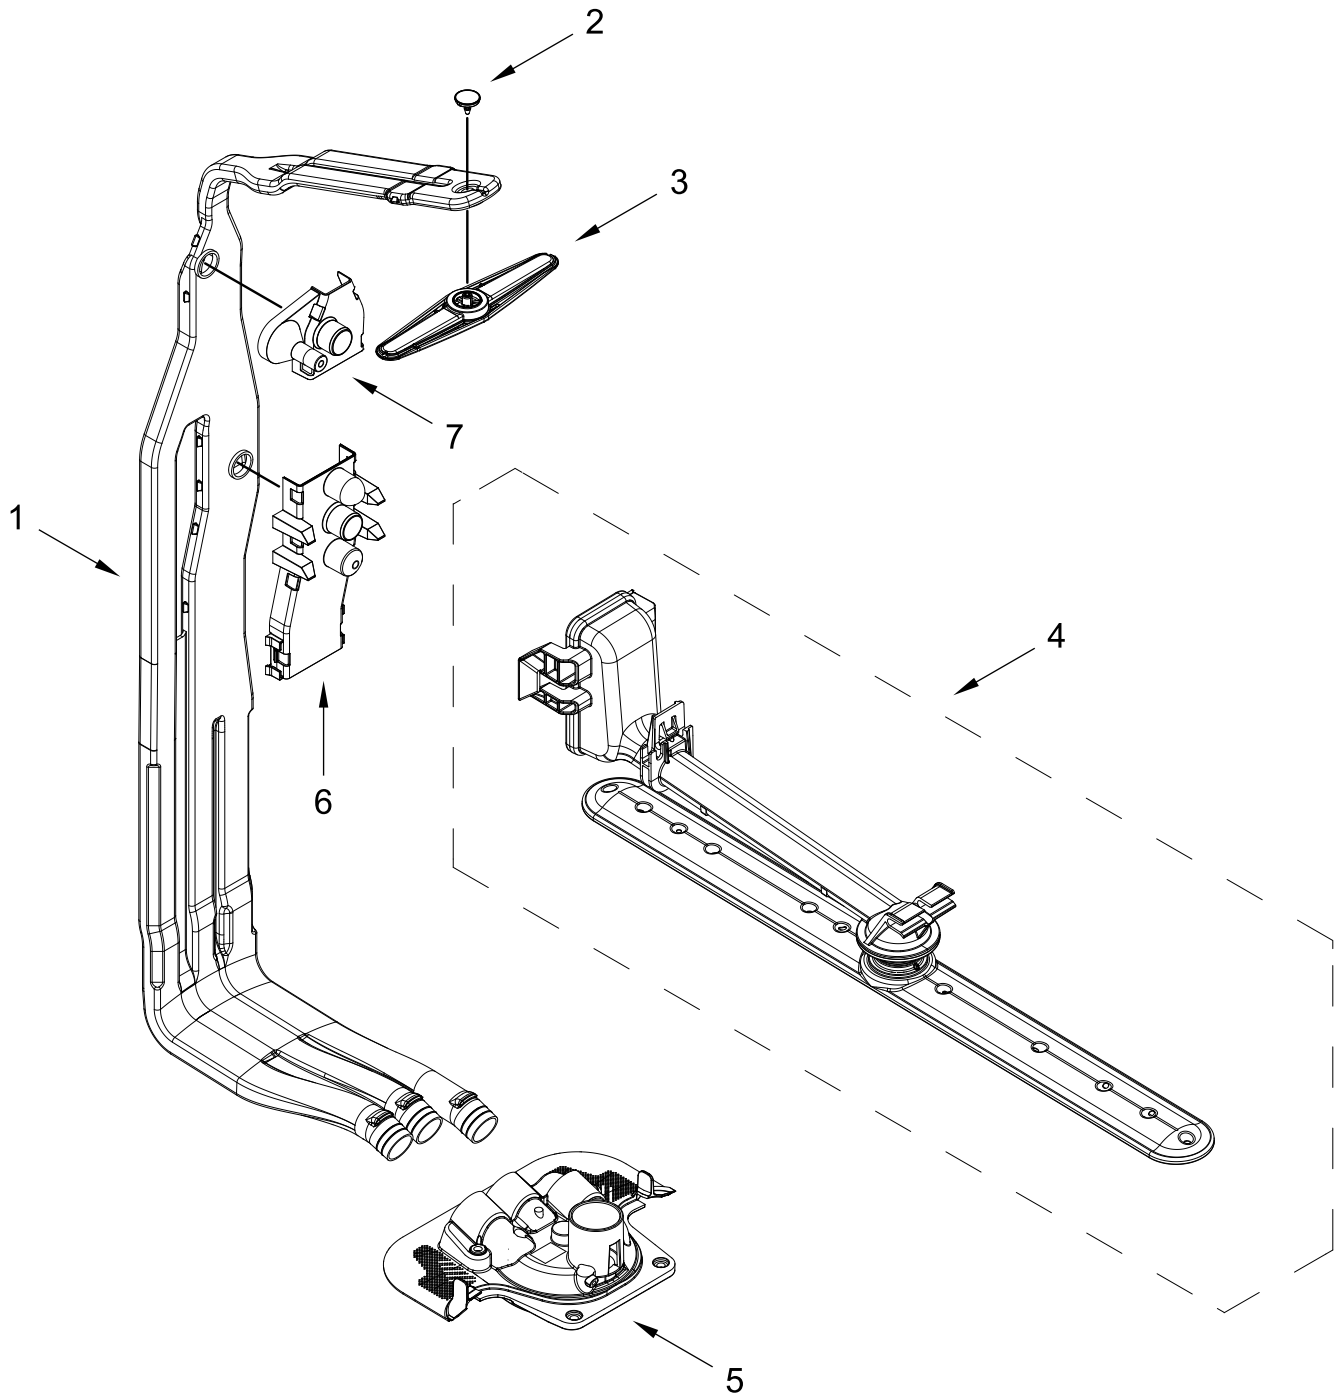

UPPER WASH AND RINSE PARTS

UPPER WASH AND RINSE PARTS

<u>Illus.</u> <u>No.</u>	<u>Part No.</u>	<u>Description</u>	<u>Illus.</u> <u>No.</u>	<u>Part No.</u>	<u>Description</u>	<u>Illus.</u> <u>No.</u>	<u>Part No.</u>	<u>Description</u>
1	W10872558	Feed Tube Assembly	4	W11174340	Upper Sprayarm Assembly	6	W10892836	Retainer, Docking (2nd Level)
2	W11039888	Retainer						
3	W11039869	Sprayarm, Third Level	5	W10903465	Cover, Diverter	7	W10892835	Retainer, Docking (3rd Level)