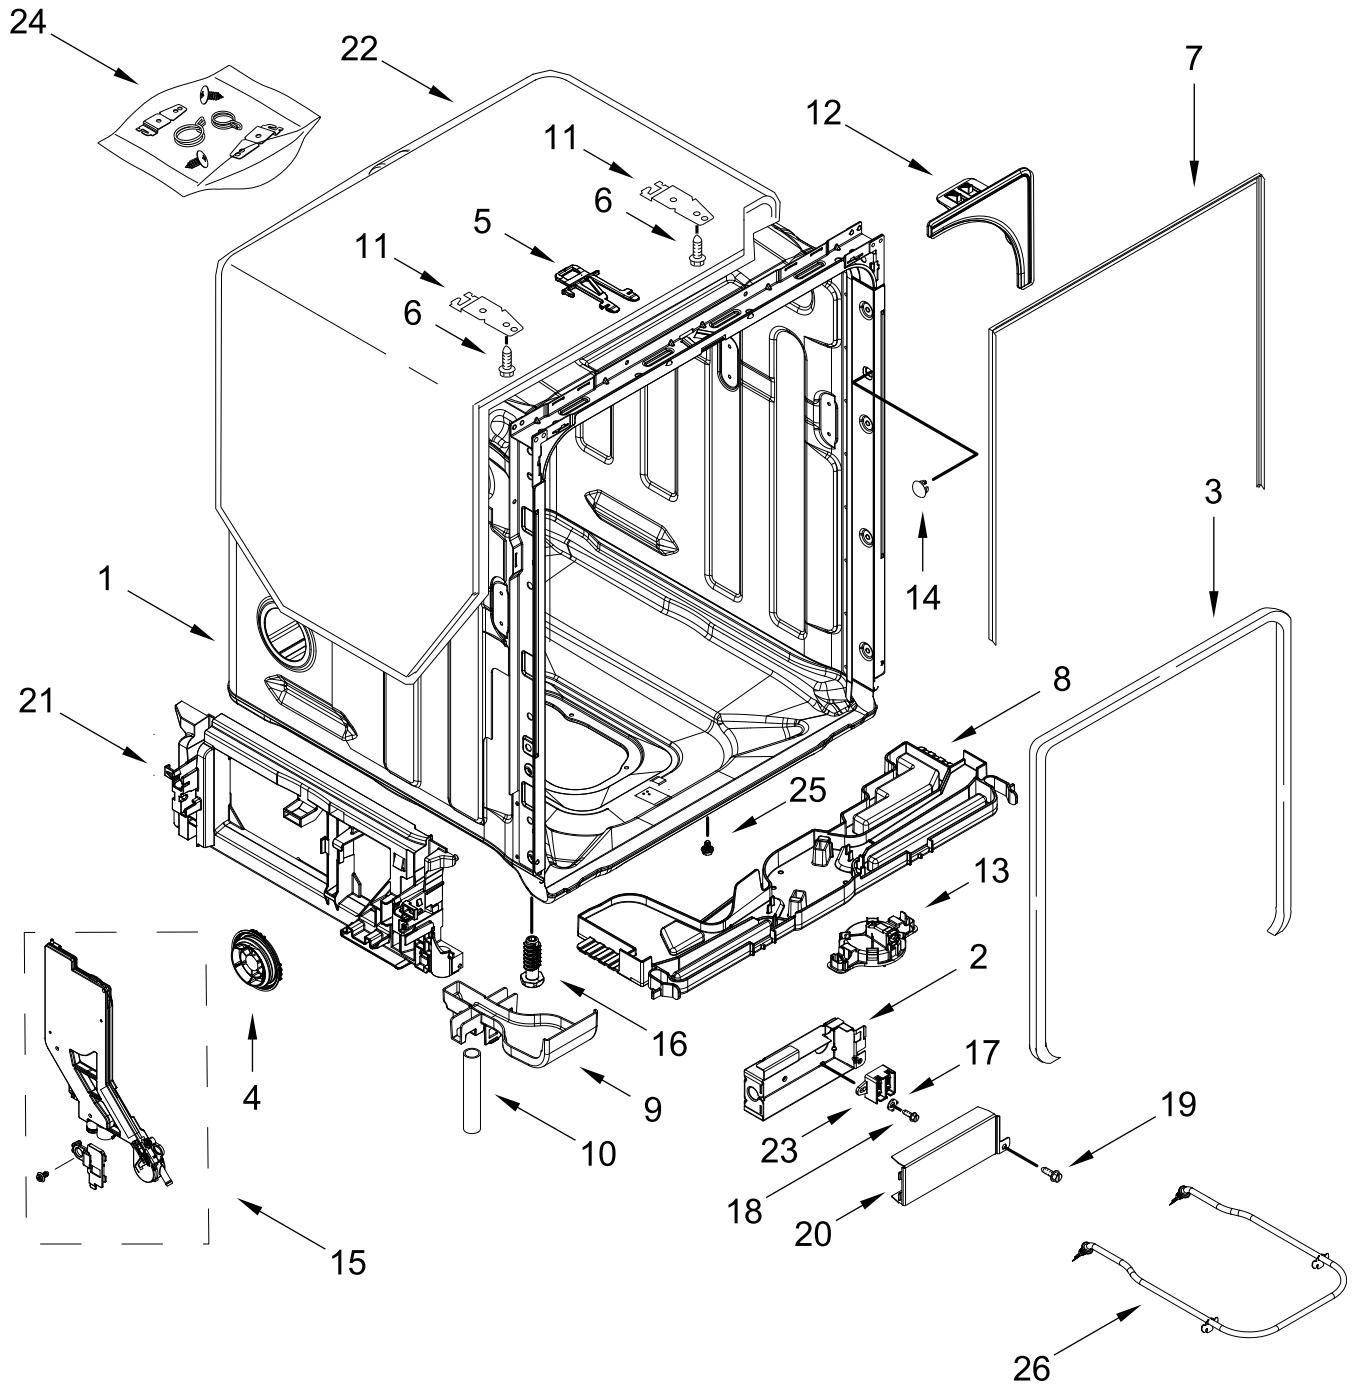

TUB AND FRAME PARTS

TUB AND FRAME PARTS

<u>Illus.</u> <u>No.</u>	<u>Part No.</u>	<u>Description</u>	<u>Illus.</u> <u>No.</u>	<u>Part No.</u>	<u>Description</u>	<u>Illus.</u> <u>No.</u>	<u>Part No.</u>	<u>Description</u>
1	W11120458	Tub Assembly (includes gasket)	13	W11036170	Float Switch	24	W11362501	Miscellaneous Parts Bag (Contains 2 Screws, 2 Clamps, & 2 Brackets)
2	W11226744	Base, Terminal Box	14	W11184083	Plug, Tub			
3	W11035860	Gasket, Tub	15	W11429970	Water Inlet Assembly	25	3400892	Screw
4	W11429974	Nut, Water Inlet	16	W11455395	Leg, Leveling	26	W11536143	Heater Element Assembly
5	W11090487	Strike, Latch	17	3378128	Washer, Pronged Cup			
6	W11296374	Screw	18	3400014	Screw, Grounding			
7	W11165091	Seal, Cabinet	19	W10277003	Screw			
8	W11025993	Drip Tray	20	W11226746	Cover, Terminal Box			
9	W11025986	Funnel, Overfill Protection	21		Side Support, Tub			
10	W11025988	Funnel Extension		W10920122	Left Hand			
11	8269145	Bracket, Undercounter		W10920120	Right Hand			
12	W11165093	Cover, Tub Corner	22	W11221921	Shield, Tub Sound			
			23	W11132441	Terminal Block