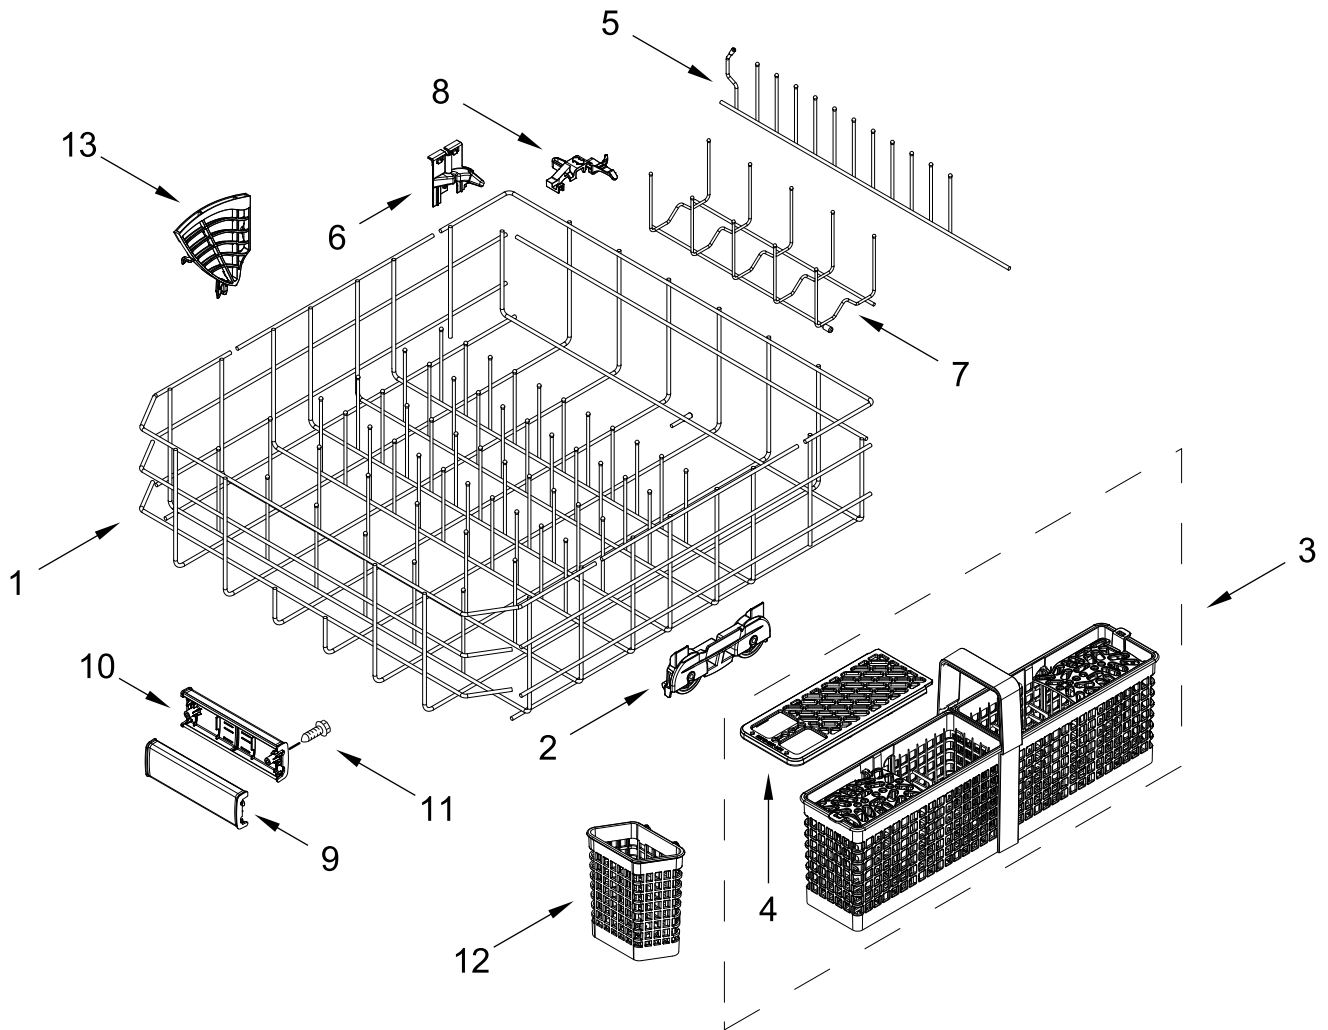

LOWER RACK PARTS

LOWER RACK PARTS

<u>Illus.</u> <u>No.</u>	<u>Part No.</u>	<u>Description</u>	<u>Illus.</u> <u>No.</u>	<u>Part No.</u>	<u>Description</u>	<u>Illus.</u> <u>No.</u>	<u>Part No.</u>	<u>Description</u>
1	W11224324	Dishrack, Lower	6	W11268658	Retainer, Flex Row	10	W11268681	Handle, Dishrack Rear
2	W11133746	Wheel & Transport Assembly	7	W11505859	Tine Row, Sliding	11	9741232	Screw
3	W11291798	Silverware Basket Assembly	8	W11409979	Retainer, Sliding Tine Row	12	W11267721	Utensil Basket
4	W11267718	Lid, Silverware Basket	9	W11392620	Handle, Dishrack Front	13	W11267722	Knife Holder
5	W10056272	Tine Row, Fold Down