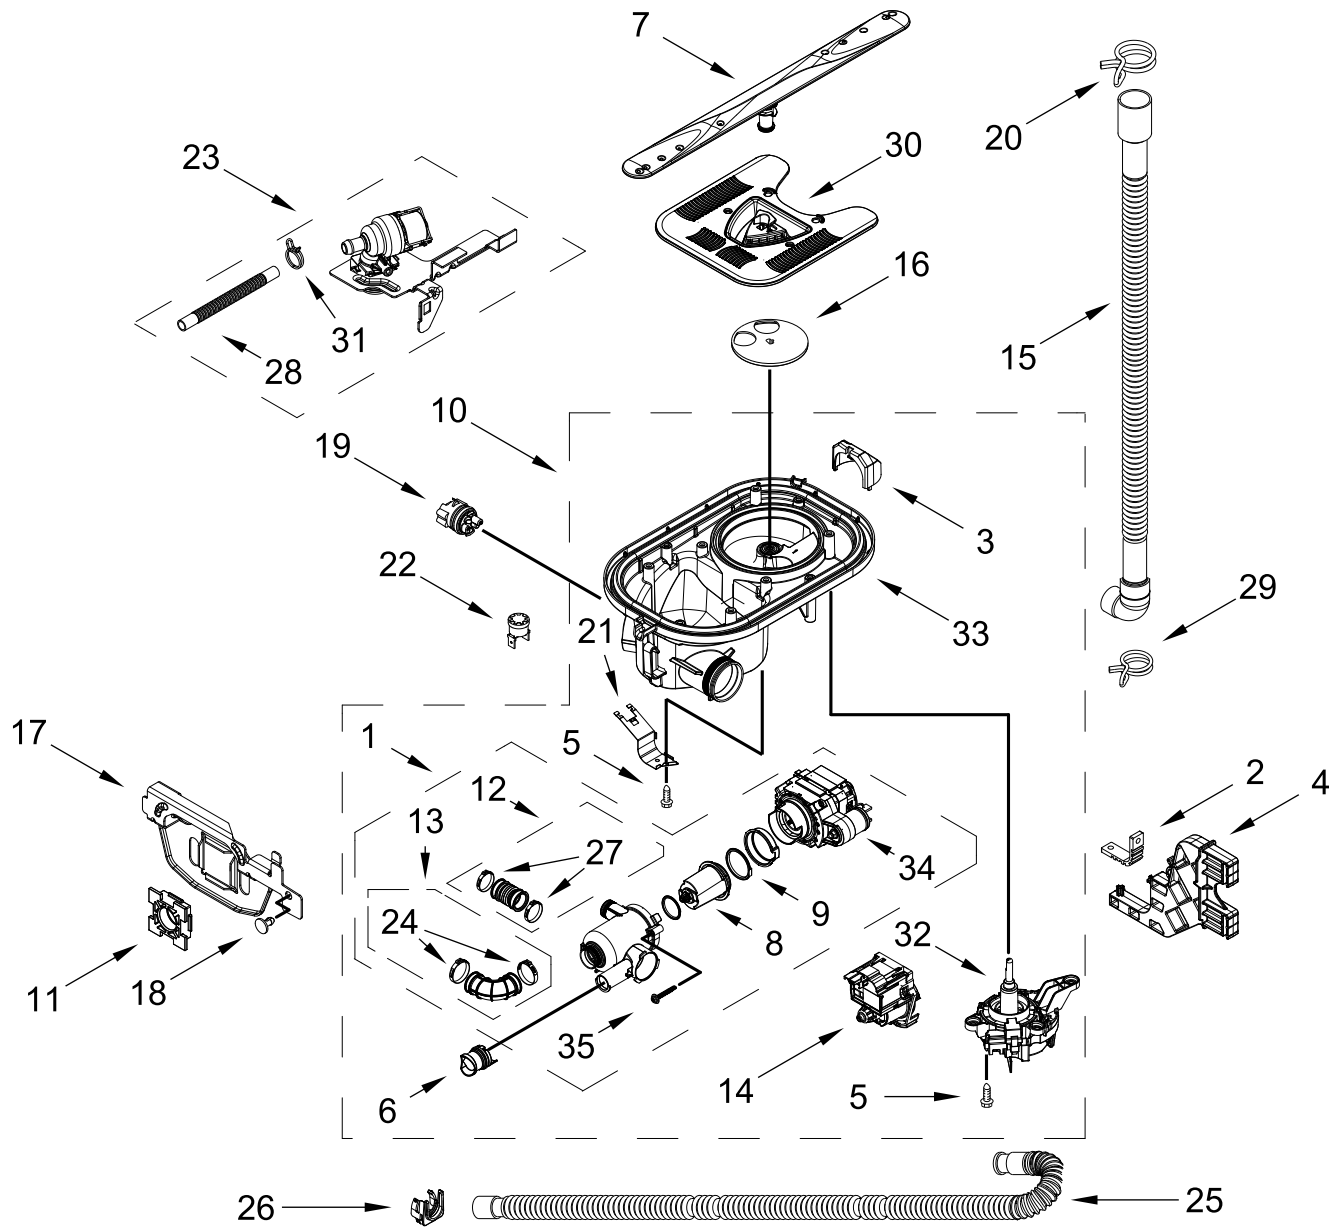

PUMP, WASHARM AND MOTOR PARTS

PUMP, WASHARM AND MOTOR PARTS

<u>Illus. No.</u>	<u>Part No.</u>	<u>Description</u>	<u>Illus. No.</u>	<u>Part No.</u>	<u>Description</u>	<u>Illus. No.</u>	<u>Part No.</u>	<u>Description</u>
1	W11122133	Pump Assembly	13	W10900387	Hose, Suction	24	W11122851	Clamp, Hose
2	W11294352	Isolator, Front Motor	14	W11035709	Motor, Drain	25	W11036161	Hose
3	W10891545	Diffuser, Inlet	15	W11131184	Hose, Drain	26	W11036143	Clip, Hose
4	W11294350	Hanger, Front Motor	16	W10903468	Disc, Diverter	27	W10466656	Clamp, Hose
5	9741232	Screw	17	W11025963	Bracket, Rear Motor	28	W11036287	Hose, Inlet
6	W10891547	Check Valve, Drain	18	W11418271	Fastener	29	W11236576	Clamp, Hose
7	W11048456	Wash Arm Assembly	19	W11126174	Indicator, Optical Wash	30	W11039864	Grate
8	W11108699	Filter Assembly	20	370445	Clamp, Hose	31	371505	Clamp, Hose
9	W10380239	Ring, Volute	21	W11163419	Bracket, Thermostat	32		Diverter Valve Motor (Not Serviced)
10	W11345228	Motor & Sump Assembly	22	W11193089	Thermostat (Included with Main Wiring Harness)	33	W11034556	Sump (includes Seal and Diverter)
11	W11036663	Isolator, Rear Motor	23	W11025970	Fill Valve Assembly	34	W10753070	Capacitor
12	W11250985	Hose, Pressure				35	W10467002	Screw