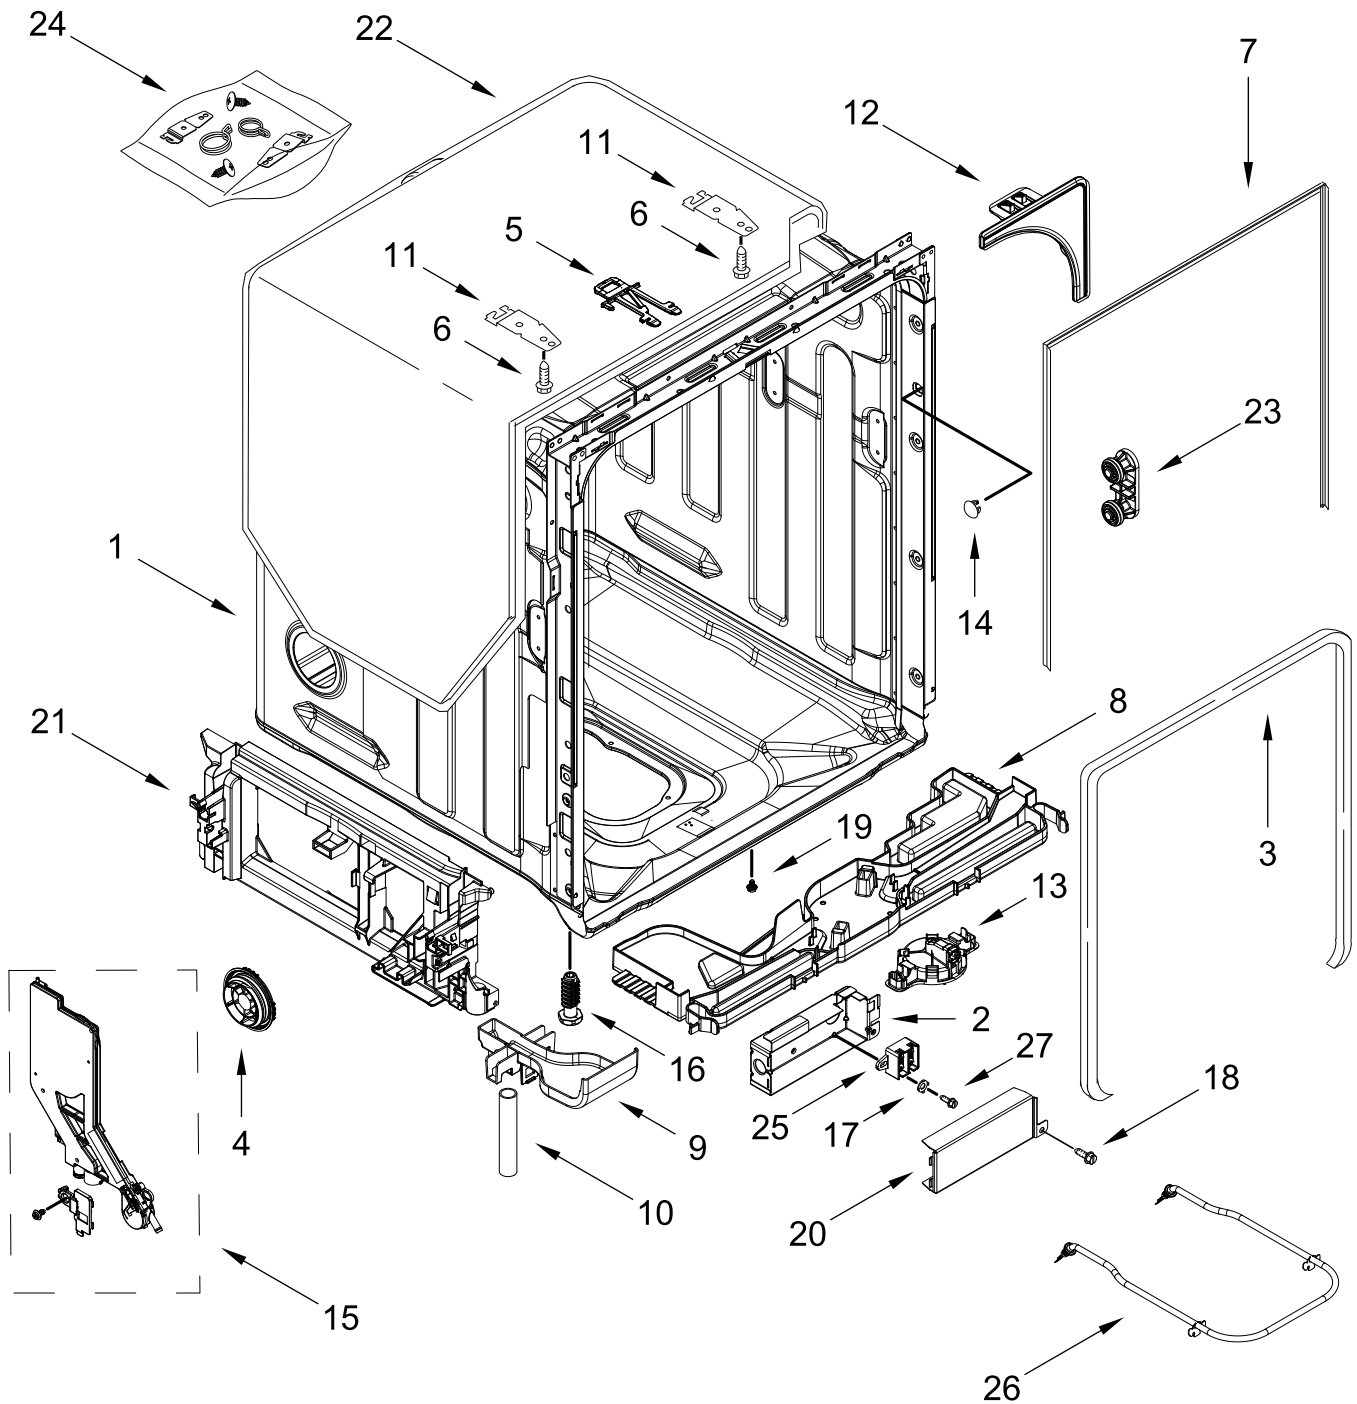

TUB AND FRAME PARTS

TUB AND FRAME PARTS

<u>Illus. No.</u>	<u>Part No.</u>	<u>Description</u>	<u>Illus. No.</u>	<u>Part No.</u>	<u>Description</u>	<u>Illus. No.</u>	<u>Part No.</u>	<u>Description</u>
1	W10920228	Tub Assembly (Includes Gasket)	13	W11255994	Float Switch	23	W11086088	Tub Mount, Upper Rack
2	W11226744	Base, Terminal Box	14	W11184083	Plug, Tub	24	W11362500	Miscellaneous Parts Bag (Contains 2 Screws, 2 Clamps, & 2 Brackets)
3	W11035860	Gasket, Tub	15	W11429970	Water Inlet Assembly			
4	W11429974	Nut, Water Inlet	16	W11455395	Leg, Leveling	25	W11132441	Terminal Block
5	W11090487	Strike, Latch	17	3378128	Washer, Pronged Cup	26	W11536143	Heater Element Assembly
6	W11296374	Screw	18	W10277003	Screw	27	3400014	Screw, Grounding
7	W11165091	Seal, Cabinet	19	3400892	Screw			
8	W11025993	Drip Tray	20	W11226746	Cover, Terminal Box			
9	W11025986	Funnel, Overfill Protection	21		Side Support, Tub			
10	W11025988	Funnel Extension		W10920122	Left Hand			
11	8269145	Bracket, Undercounter		W10920120	Right Hand			
12	W11165093	Cover, Tub Corner	22	W11158115	Shield, Tub Sound