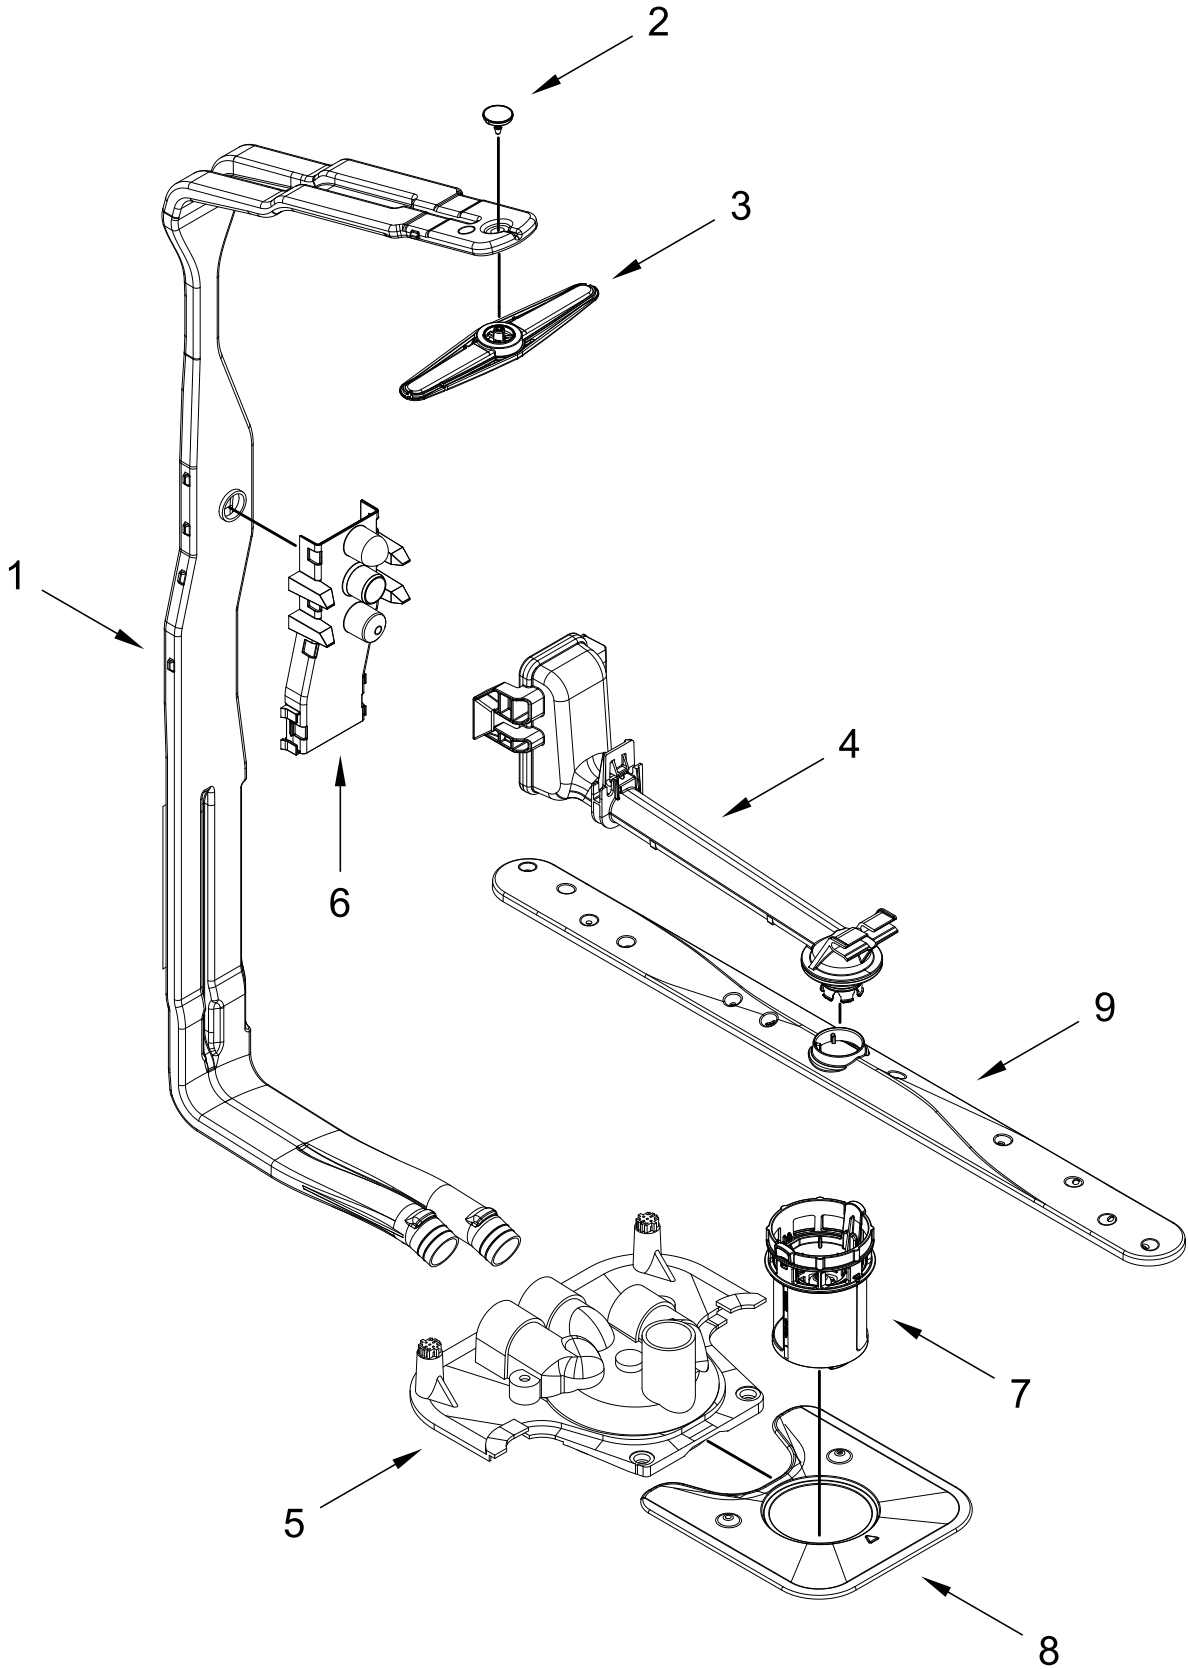

UPPER WASH AND RINSE PARTS

UPPER WASH AND RINSE PARTS

<u>Illus.</u> <u>No.</u>	<u>Part No.</u>	<u>Description</u>	<u>Illus.</u> <u>No.</u>	<u>Part No.</u>	<u>Description</u>	<u>Illus.</u> <u>No.</u>	<u>Part No.</u>	<u>Description</u>
1	W11507999	Feed Tube Assembly	5	W11128231	Cover, Diverter	8	W10891539	Screen
2	W11039888	Retainer	6	W10892836	Retainer, Docking (2nd Level)	9	W11043437	Sprayarm, Upper
3	W11039869	Sprayarm, Third Level	7	W10891533	Filter			
4	W11043452	Manifold