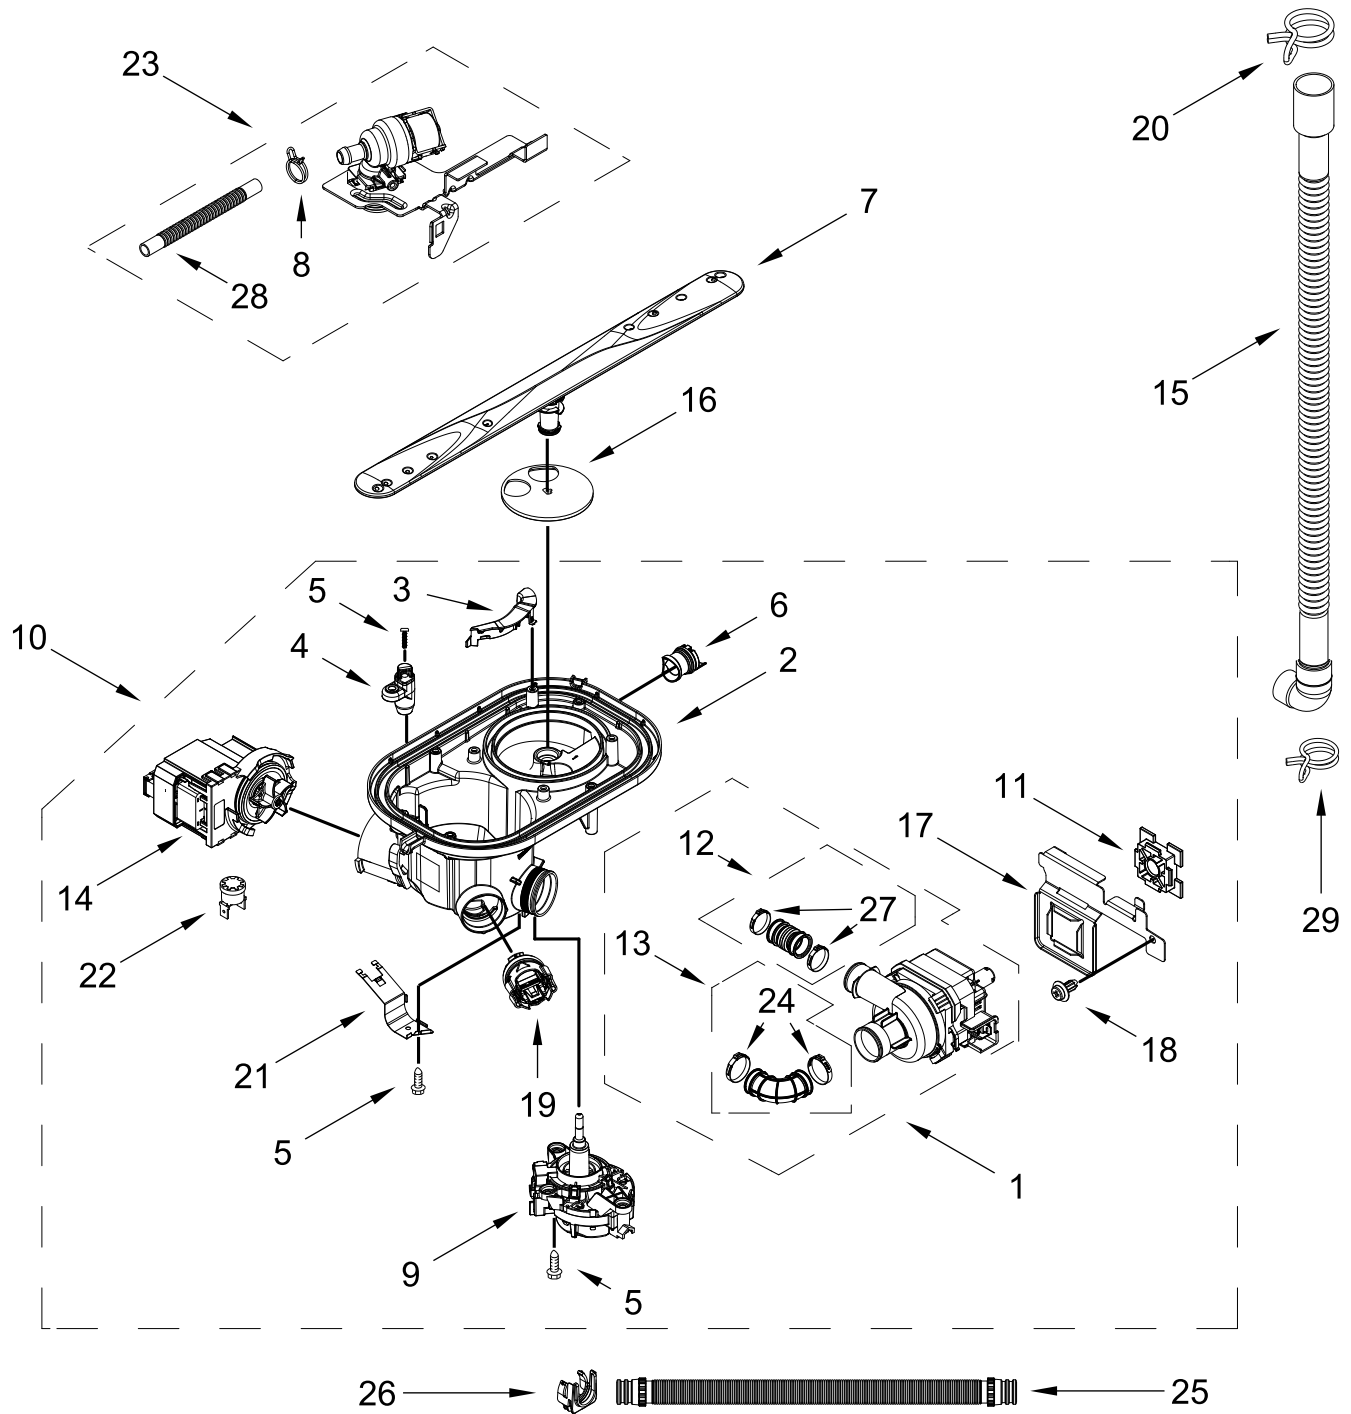

PUMP, WASHARM AND MOTOR PARTS

PUMP, WASHARM AND MOTOR PARTS

<u>Illus. No.</u>	<u>Part No.</u>	<u>Description</u>	<u>Illus. No.</u>	<u>Part No.</u>	<u>Description</u>	<u>Illus. No.</u>	<u>Part No.</u>	<u>Description</u>
1	W11035712	Pump Assembly	10	W11299377	Motor & Sump Assembly	20	370445	Clamp, Hose
2	W11034554	Sump with Seal (Includes 3, 4, 5, 6 & 9)	11	W11450247	Isolator, Rear Motor	21	W11163419	Bracket, Thermostat
3	W10891543	Diffuser, Inlet	12	W11250985	Hose, Pressure	22	W11193089	Thermostat (Included with Main Wiring Harness)
4	W11050773	Drain Vent Assembly	13	W10900389	Hose, Suction	23	W11025970	Fill Valve Assembly
5	9741232	Screw	14	W11035709	Motor, Drain	24	W11122851	Clamp, Hose
6	W10891547	Check Valve, Drain	15	W11131184	Hose, Drain	25	W11036159	Hose
7	W11048456	Wash Arm Assembly	16	W11175571	Disc, Diverter	26	W11036143	Clip, Hose
8	371505	Clamp, Hose	17	W11497568	Bracket, Rear Motor	27	W10466656	Clamp, Hose
9		Diverter Valve Motor (Not Serviced)	18	W11418271	Fastener	28	W11036287	Hose, Inlet
			19	W11126174	Indicator, Optical Wash	29	W11236576	Clamp, Hose