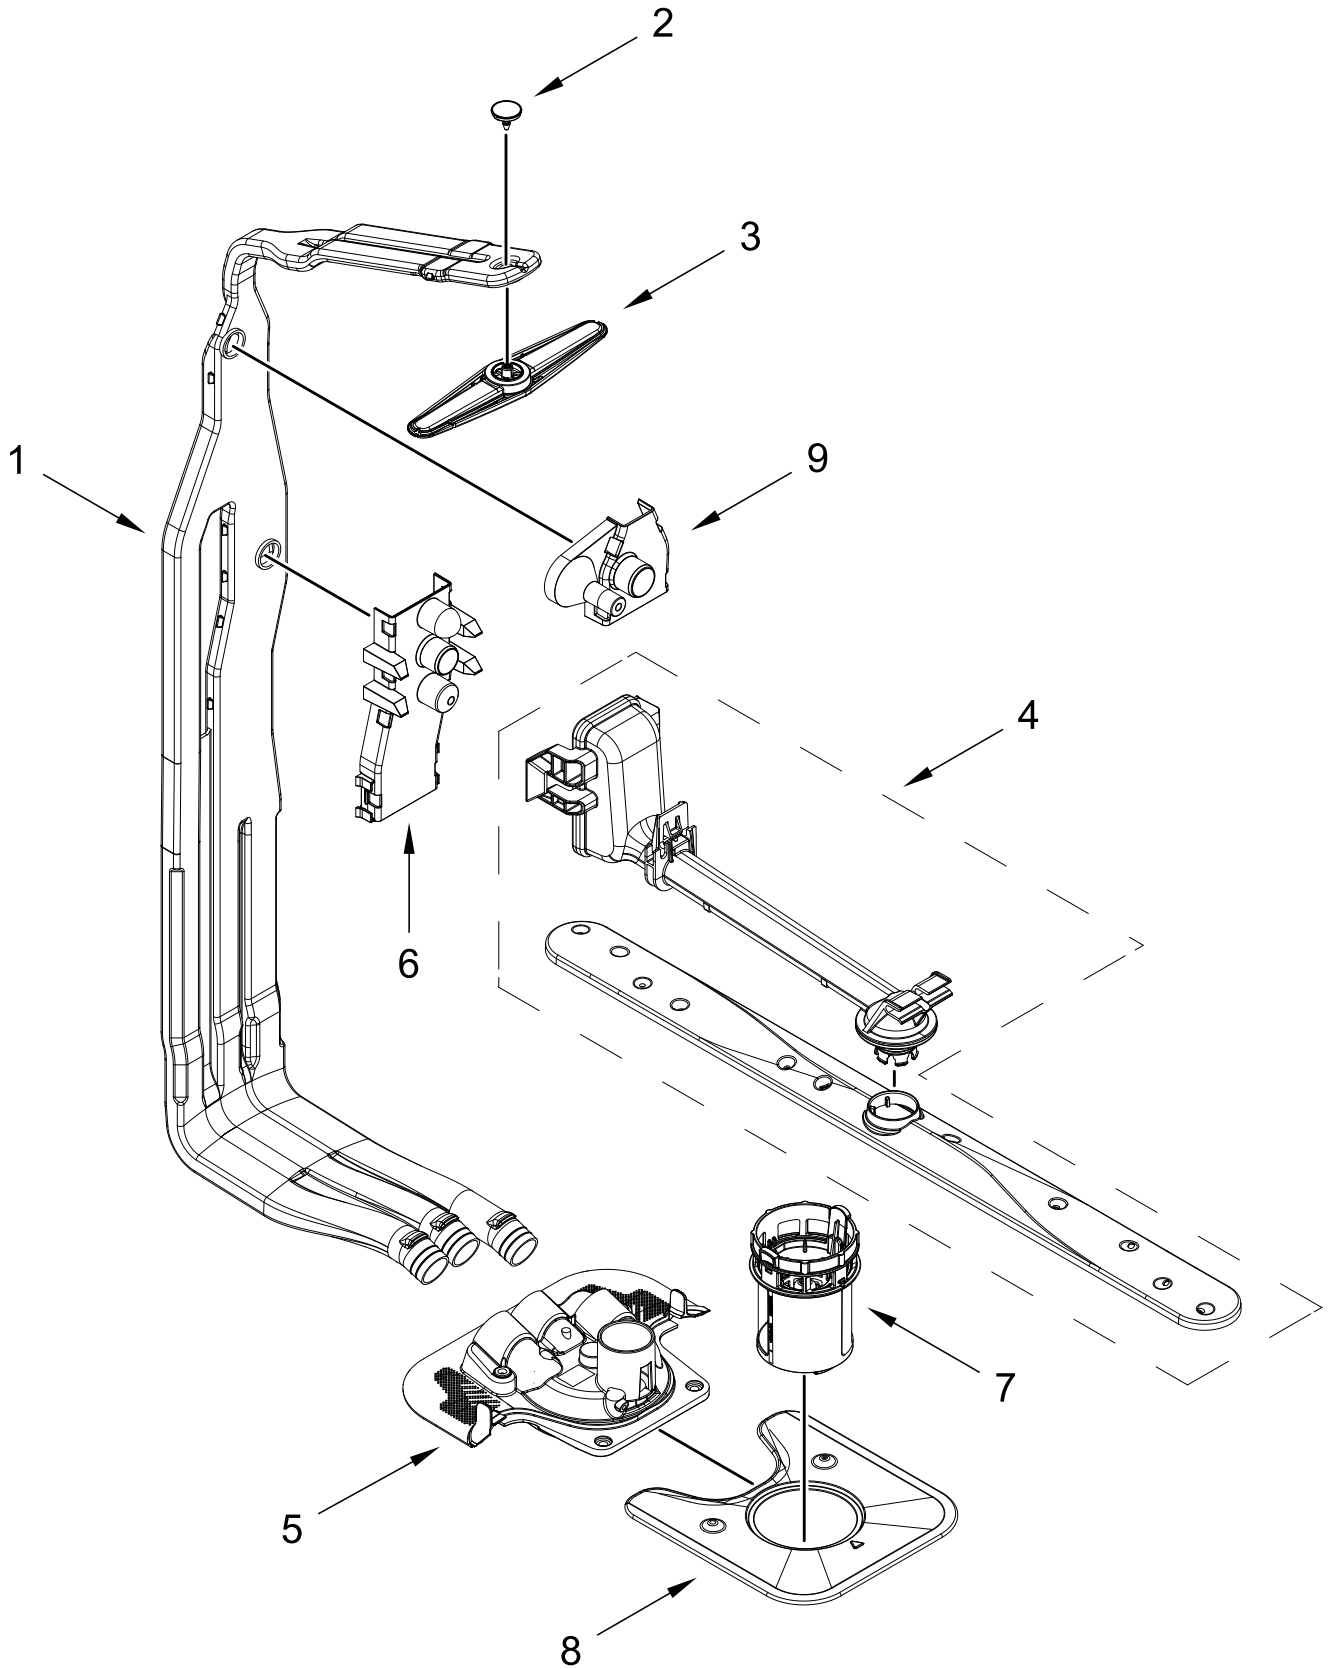

UPPER WASH AND RINSE PARTS

UPPER WASH AND RINSE PARTS

<u>Illus.</u> <u>No.</u>	<u>Part No.</u>	<u>Description</u>	<u>Illus.</u> <u>No.</u>	<u>Part No.</u>	<u>Description</u>	<u>Illus.</u> <u>No.</u>	<u>Part No.</u>	<u>Description</u>
1	W10872558	Feed Tube Assembly	5	W10903465	Cover, Diverter	8	W10891539	Screen
2	W11039888	Retainer	6	W10892836	Retainer, Docking (2nd Level)	9	W10892835	Retainer, Docking (3rd Level)
3	W11039869	Sprayarm, Third Level	7	W10891533	Filter			
4	W11174340	Upper Sprayarm Assembly