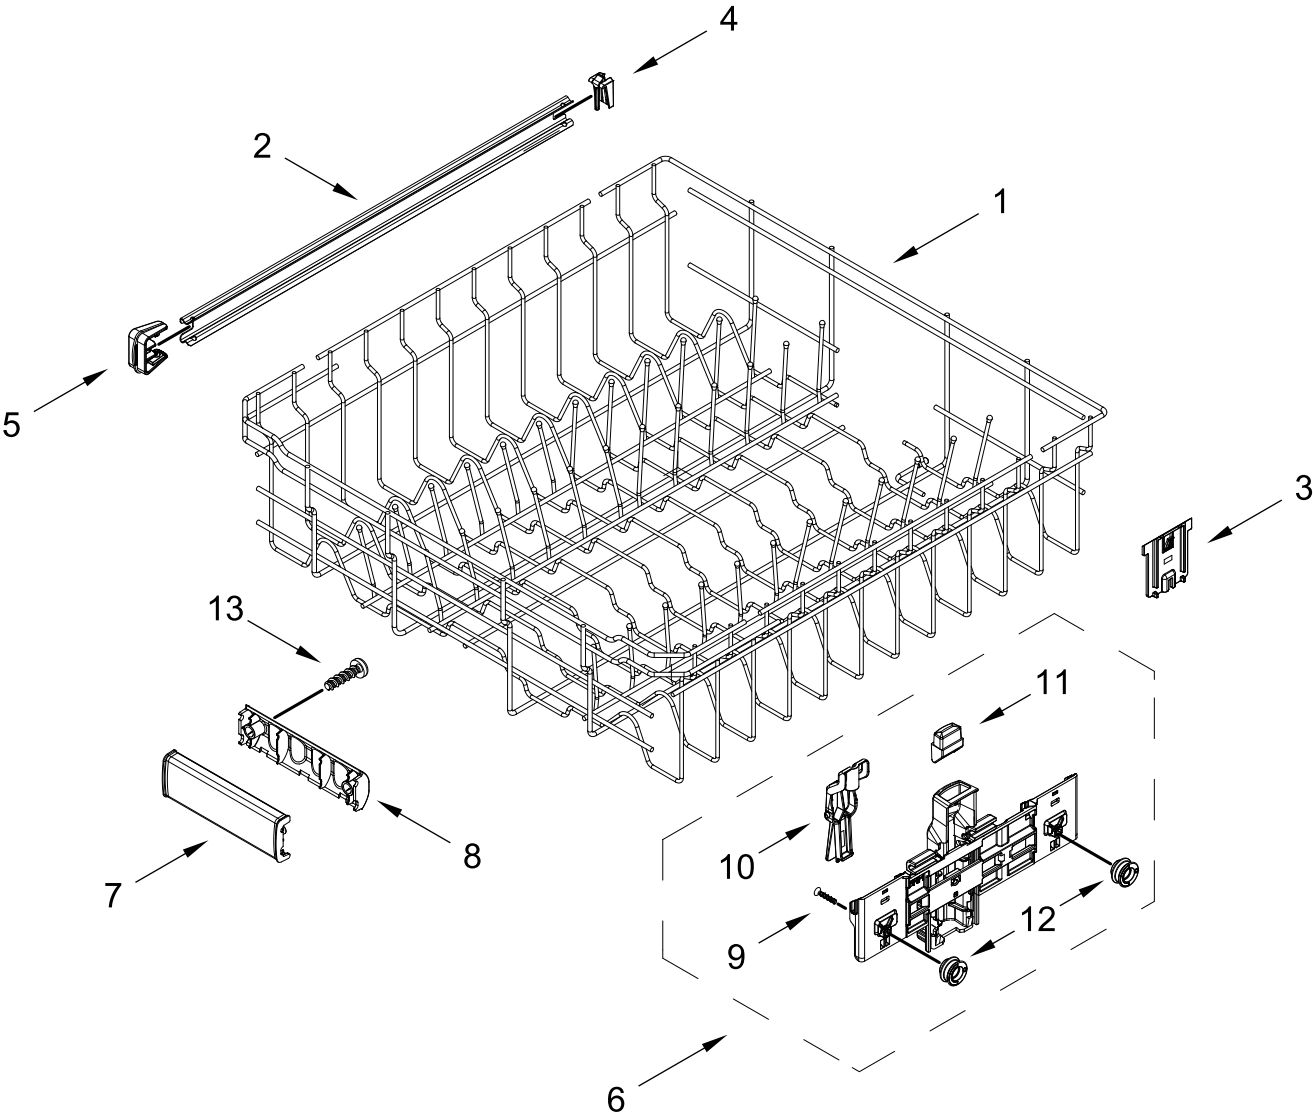

TUB AND FRAME PARTS

TUB AND FRAME PARTS

<u>Illus.</u> <u>No.</u>	<u>Part No.</u>	<u>Description</u>	<u>Illus.</u> <u>No.</u>	<u>Part No.</u>	<u>Description</u>	<u>Illus.</u> <u>No.</u>	<u>Part No.</u>	<u>Description</u>
1	W11120458	Tub Assembly (includes gasket)	15	W11429970	Water Inlet Assembly	25	W11393126	Sound Insulation, Bottom
2	W11226744	Base, Terminal Box	16	W11455395	Leg, Leveling	26	W11536143	Heater Element Assembly
3	W11035860	Gasket, Tub	17	3378128	Washer, Pronged Cup	27	W11132441	Terminal Block
4	W11429974	Nut, Water Inlet	18	W10277003	Screw	28	W10920244	Nut, Tub
5	W11090487	Strike, Latch	19	3400892	Screw	29		Tub Mount, Third Level Rack
6	W11296374	Screw	20	W11226746	Cover, Terminal Box			
7	W11165091	Seal, Cabinet	21		Side Support, Tub			
8	W11025993	Drip Tray		W10920122	Left Hand		W11094449	Left Hand
9	W11025986	Funnel, Overfill Protection		W10920120	Right Hand		W11256437	Right Hand
10	W11025988	Funnel Extension	22	W11158115	Shield, Tub Sound	30	3400014	Screw, Grounding
11	8269145	Bracket, Undercounter	23	W11086088	Tub Mount, Upper Rack			
12	W11165093	Cover, Tub Corner	24	W11362500	Miscellaneous Parts Bag (Contains 2 Screws, 2 Clamps, & 2 Brackets)			
13	W11255994	Float Switch						
14	W11184083	Plug, Tub						

UPPER RACK AND TRACK PARTS

UPPER RACK AND TRACK PARTS

<u>Illus.</u> <u>No.</u>	<u>Part No.</u>	<u>Description</u>	<u>Illus.</u> <u>No.</u>	<u>Part No.</u>	<u>Description</u>	<u>Illus.</u> <u>No.</u>	<u>Part No.</u>	<u>Description</u>
1	W10847875	Dishrack, Upper	6		Rack Adjuster	9	W11048221	Wheel
2	W11441109	Track, Dishrack		W11268090	Left Hand	10	W11180178	Leveler, Adjuster Arm
3	W11180605	Clip, Adjuster Arm		W11268086	Right Hand	11	W11267699	Button, Adjuster Arm
4	W11084872	Track Stop, Rear	7	W11268682	Handle, Dishrack Front	12	W11376395	Screw
5	W11084874	Track Stop, Front	8	W11268681	Handle, Dishrack Rear	13	9741232	Screw