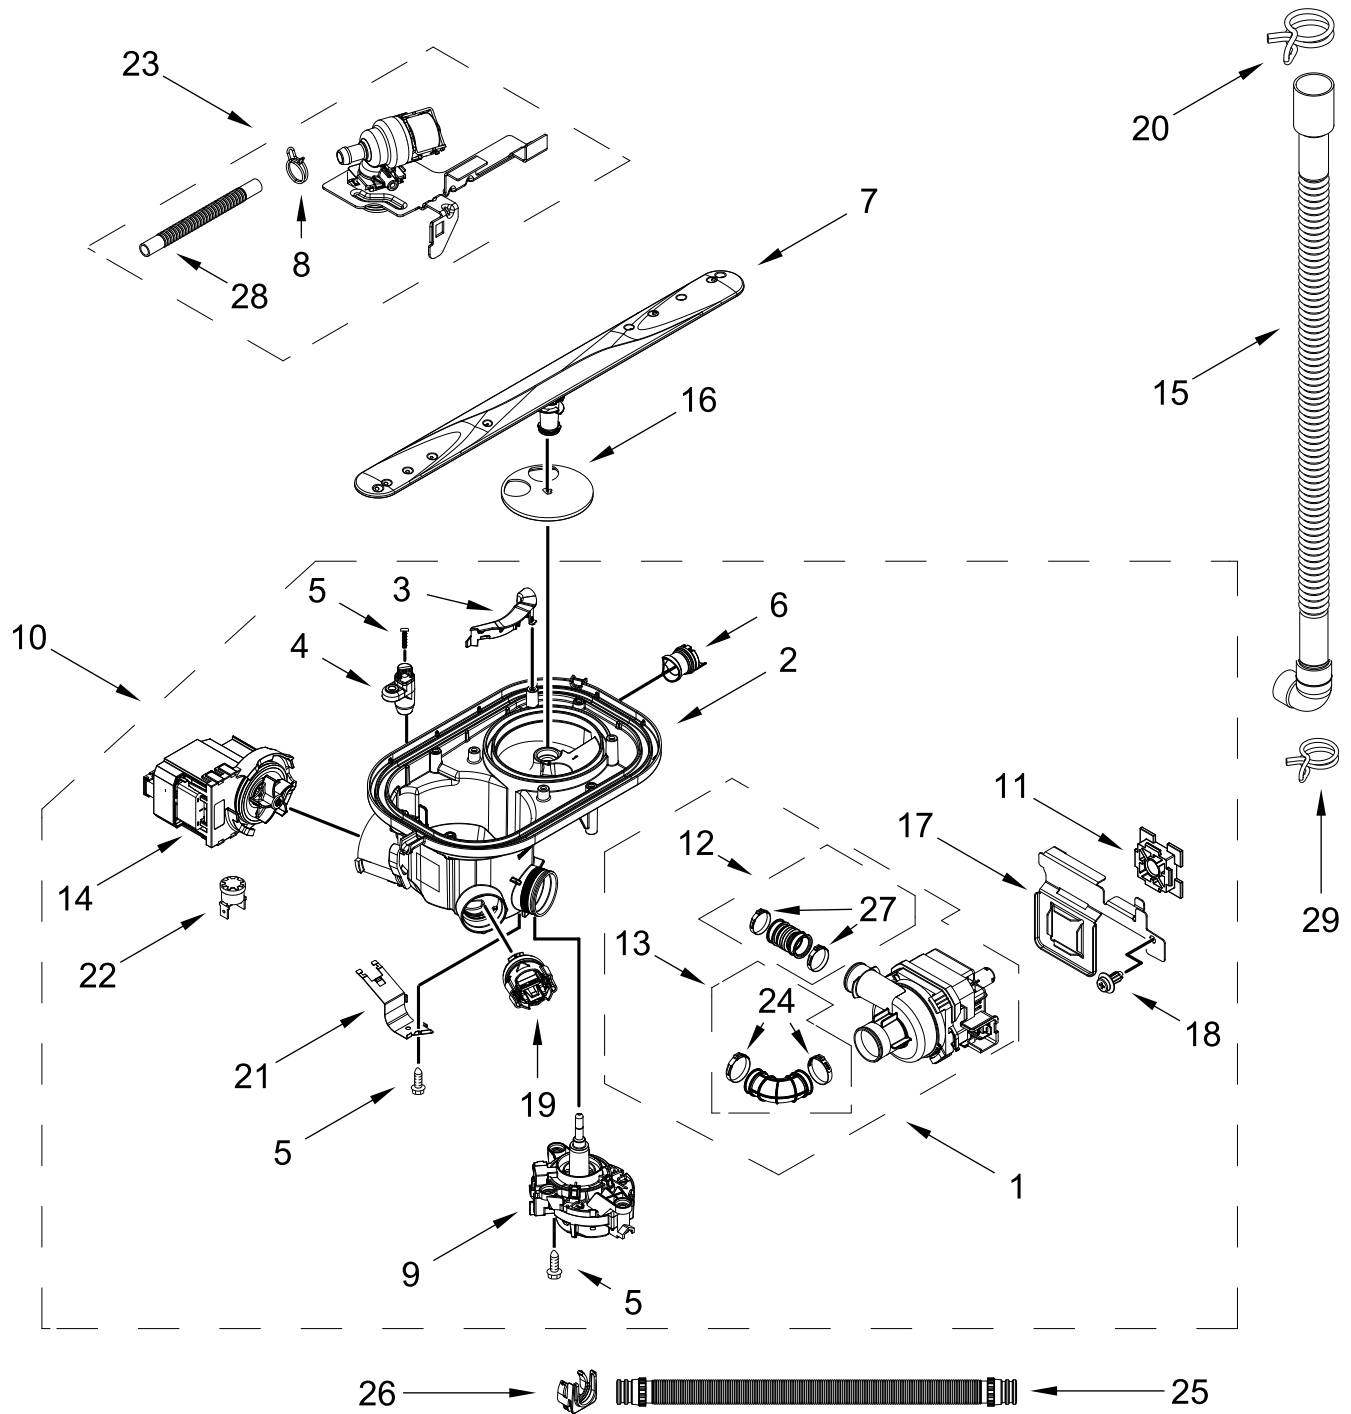

PUMP, WASHARM AND MOTOR PARTS

PUMP, WASHARM AND MOTOR PARTS

<u>Illus.</u> <u>No.</u>	<u>Part No.</u>	<u>Description</u>	<u>Illus.</u> <u>No.</u>	<u>Part No.</u>	<u>Description</u>	<u>Illus.</u> <u>No.</u>	<u>Part No.</u>	<u>Description</u>
1	W11048807	Pump Assembly	10	W11243648	Motor & Sump Assembly	20	370445	Clamp, Hose
2	W11034554	Sump with Seal (Includes 3, 4, 5, 6 & 9)	11	W11036660	Isolator, Rear Motor	21	W11163419	Bracket, Thermostat
3	W10891543	Diffuser, Inlet	12	W11250985	Hose, Pressure	22	W11193089	Thermostat (Included with Main Wiring Harness)
4	W11050773	Drain Vent Assembly	13	W10900389	Hose, Suction	23	W11025970	Fill Valve Assembly
5	9741232	Screw	14	W11193157	Motor, Drain	24	W11122851	Clamp, Hose
6	W10891547	Check Valve, Drain	15	W11131184	Hose, Drain	25	W11036159	Hose
7	W11048456	Wash Arm Assembly	16	W11175571	Disc, Diverter	26	W11036143	Clip, Hose
8	371505	Clamp, Hose	17	W11497568	Bracket, Rear Motor	27	W10466656	Clamp, Hose
9		Diverter Valve Motor (Not Serviced)	18	W11418271	Fastener	28	W11036287	Hose, Inlet
			19	W11126174	Indicator, Optical Wash	29	W11236576	Clamp, Hose