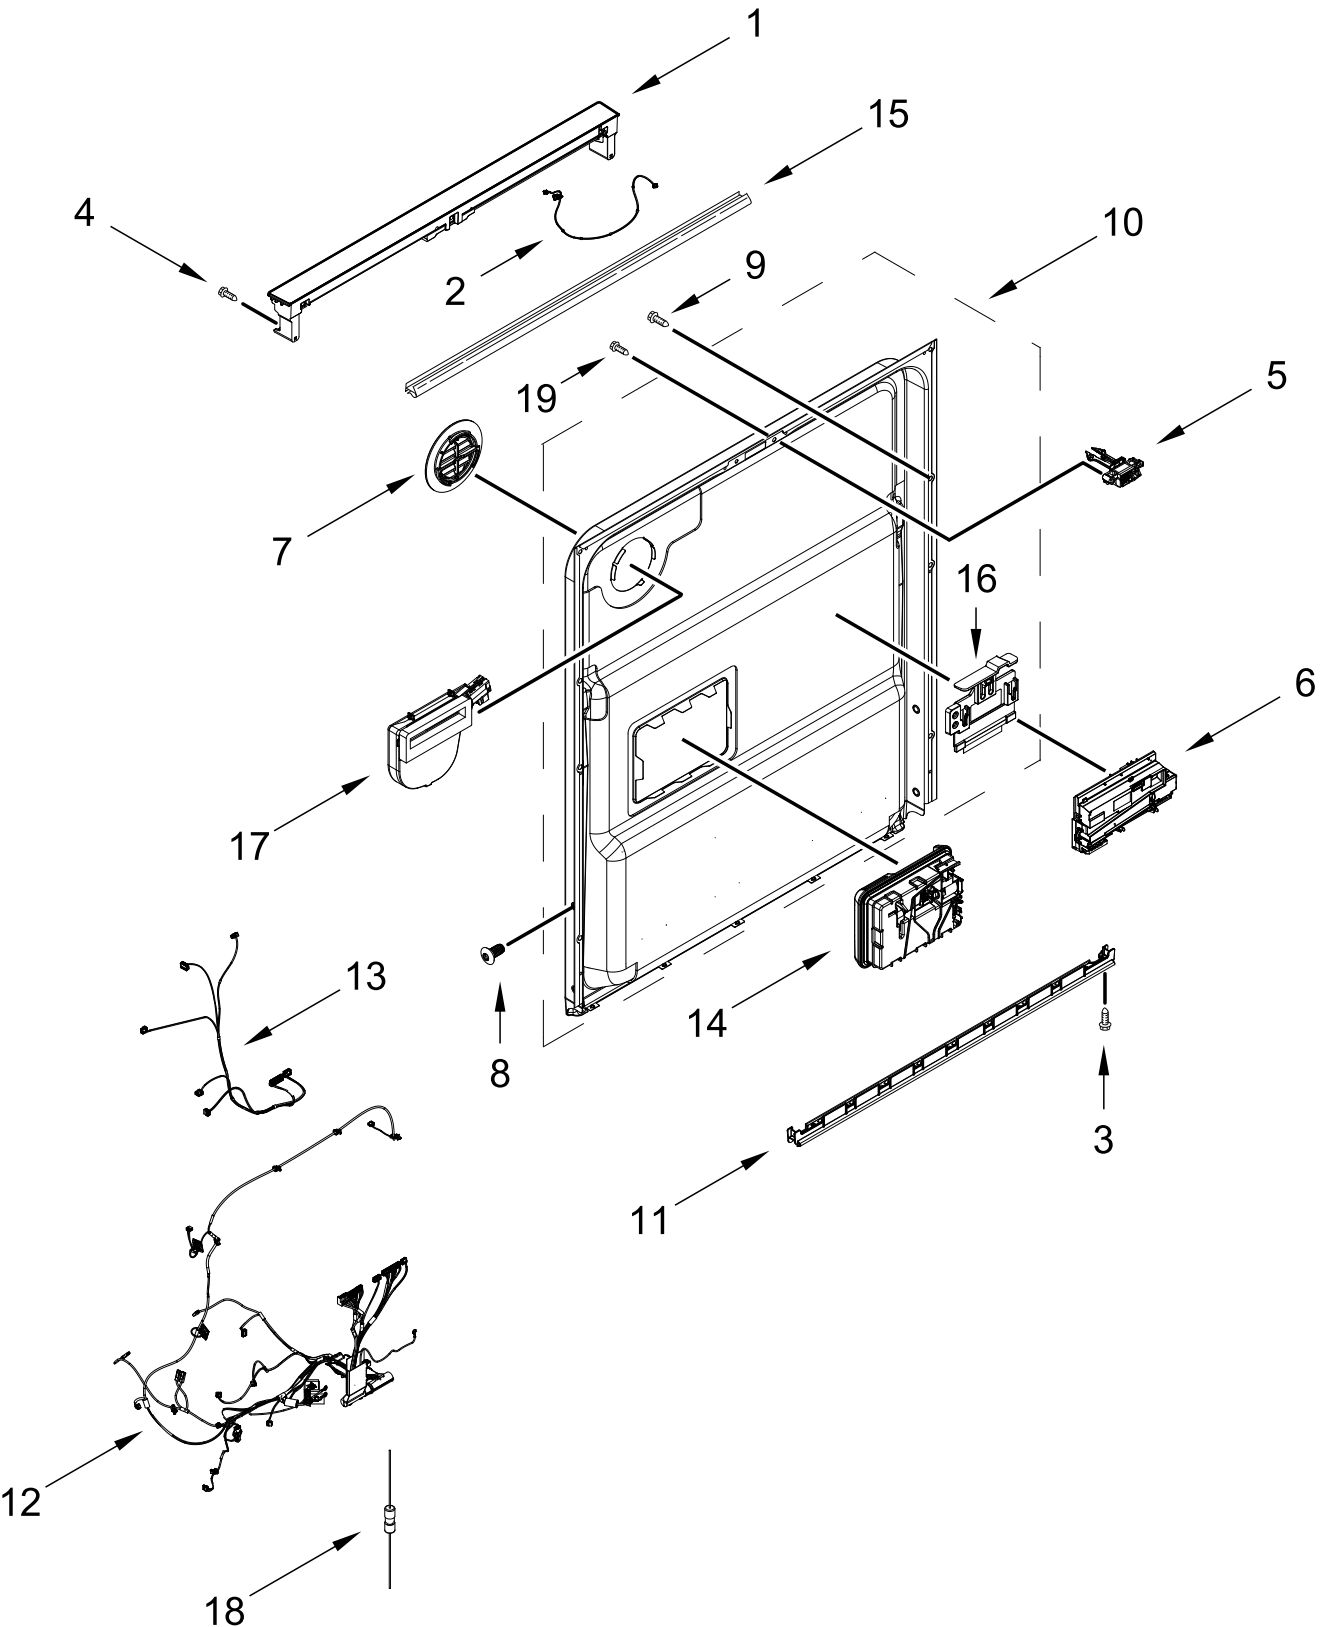

KitchenAid®

Dishwasher

MODELS:

KDTE304RPS0 (Stainless)

KDTE304RBS0 (Black Stainless)

DOOR AND PANEL PARTS

DOOR AND PANEL PARTS

<u>Illus.</u> <u>No.</u>	<u>Part No.</u>	<u>Description</u>	<u>Illus.</u> <u>No.</u>	<u>Part No.</u>	<u>Description</u>	<u>Illus.</u> <u>No.</u>	<u>Part No.</u>	<u>Description</u>	
1		Literature Parts	6		Panel, Front (Includes 4, 11 & 14)	12	W11438978	Screw, Black	
	W11323304	Owners Manual		W11233283	Stainless	13	W10687133	Set Screw	
	W11728641	Energy Guide		W11233284	Black Stainless	14	W10518673	Nameplate	
	W11366144	Tech Sheet		7	3400000	Screw	15	W10919859	Insulation, Front Panel
2		Arm, Hinge	8	W11364953	Screw	16	W11049903	Stud, Mounting	
	W11662392	Left Hand	9	W11038694	Insulation, Single Layer	17	W10316572	Screw	
	W11662370	Right Hand		10	Toe Panel	18		Handle, Assembly (Includes 19)	
3	W11377160	Cross Brace, Door		11	W10692757	Barrel Nut, Front Panel	W11417401	Stainless	
4	W11102920	Light Pipe							
5		Access Panel							
	W11108979	Black							

CONTROL PANEL AND INNER DOOR PARTS

CONTROL PANEL AND INNER DOOR PARTS

<u>Illus.</u> <u>No.</u>	<u>Part No.</u>	<u>Description</u>	<u>Illus.</u> <u>No.</u>	<u>Part No.</u>	<u>Description</u>	<u>Illus.</u> <u>No.</u>	<u>Part No.</u>	<u>Description</u>
1	W11500340	Console Assembly Black	8	3400071	Screw	15	W11050927	Seal, Console/Door
2	W11336943	Jumper, Door	9	W10348409	Screw	16	W11088985	Hanger, Control
3	W11258418	Screw	10	W11098822	Inner Door Assembly	17	W11527847	Vent Assembly
4	W10711884	Screw (Long)	11	W11563231	Seal, Door Bottom	18	W11397505	Fuse, In-line
5	W11091934	Latch Assembly (Includes Switch)	12	W11649432	Wiring Harness, Main (Includes Thermostat & Fuse)	19	W10348408	Screw
6	W11734005	Control, Electronic	13	W11630926	Wiring Harness, Inner Door			
7	W11025634	Bezel, Vent	14	W11092649	Dispenser Assembly			