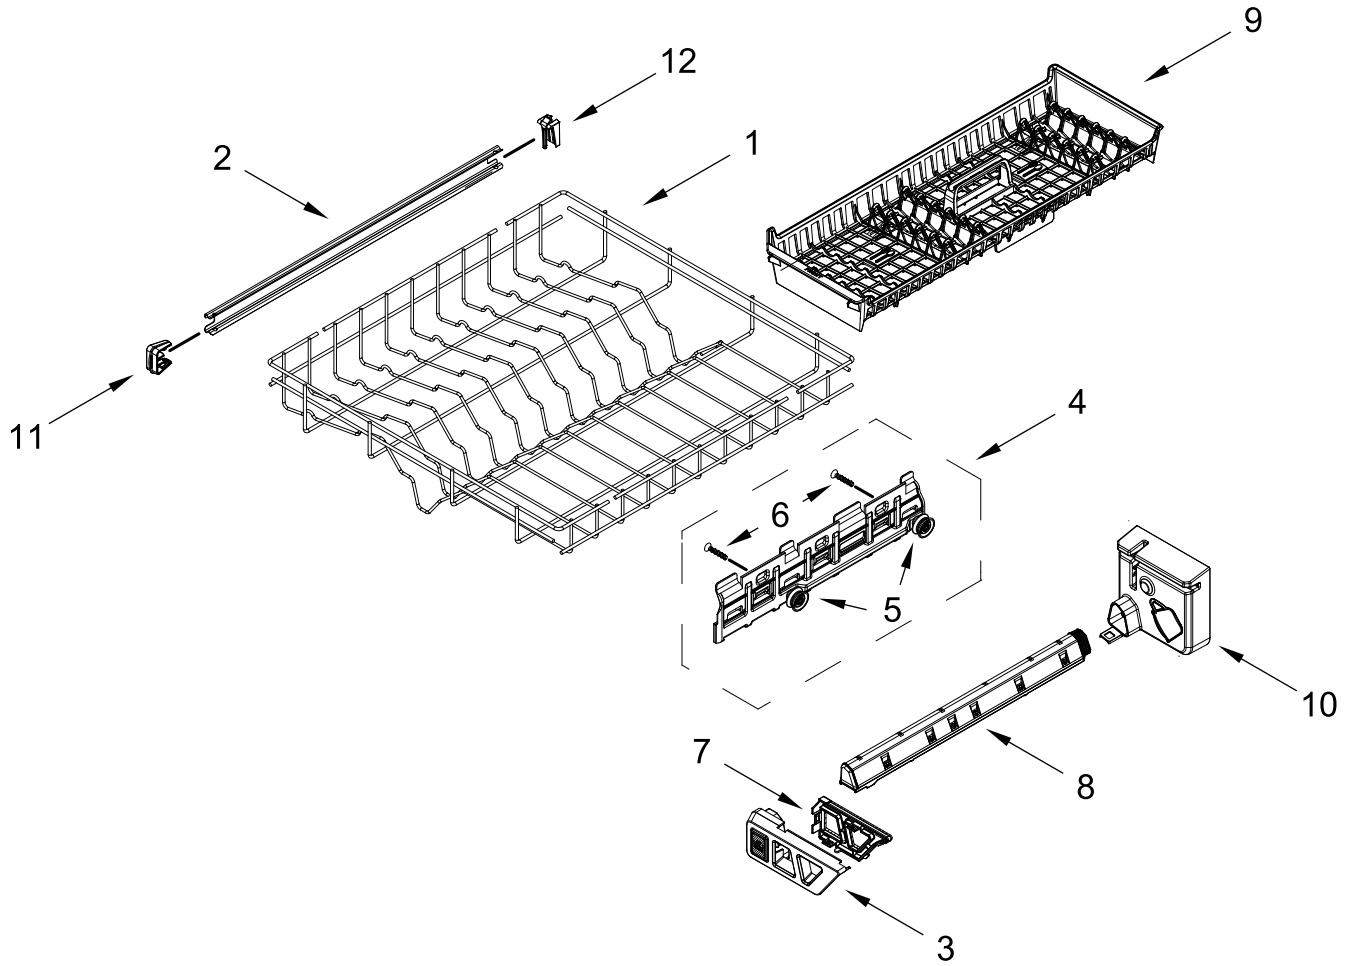

THIRD LEVEL RACK AND TRACK PARTS

THIRD LEVEL RACK AND TRACK PARTS

<u>Illus.</u> <u>No.</u>	<u>Part No.</u>	<u>Description</u>	<u>Illus.</u> <u>No.</u>	<u>Part No.</u>	<u>Description</u>	<u>Illus.</u> <u>No.</u>	<u>Part No.</u>	<u>Description</u>
1	W11127770	Rack, Third Level	5	W11048219	Wheel	11	W11084874	Track Stop, Front
2	W11441109	Track, Dishrack	6	W11376395	Screw	12	W11084872	Track Stop, Rear
3	W11305291	Manifold, Front	7	W11193057	Manifold, Rear			
4		Track Mount	8	W11175552	Tube, Wash			
	W11231350	Left Hand	9	W11087823	Silverware Tray			
	W11231352	Right Hand	10	W11175564	Manifold Assembly