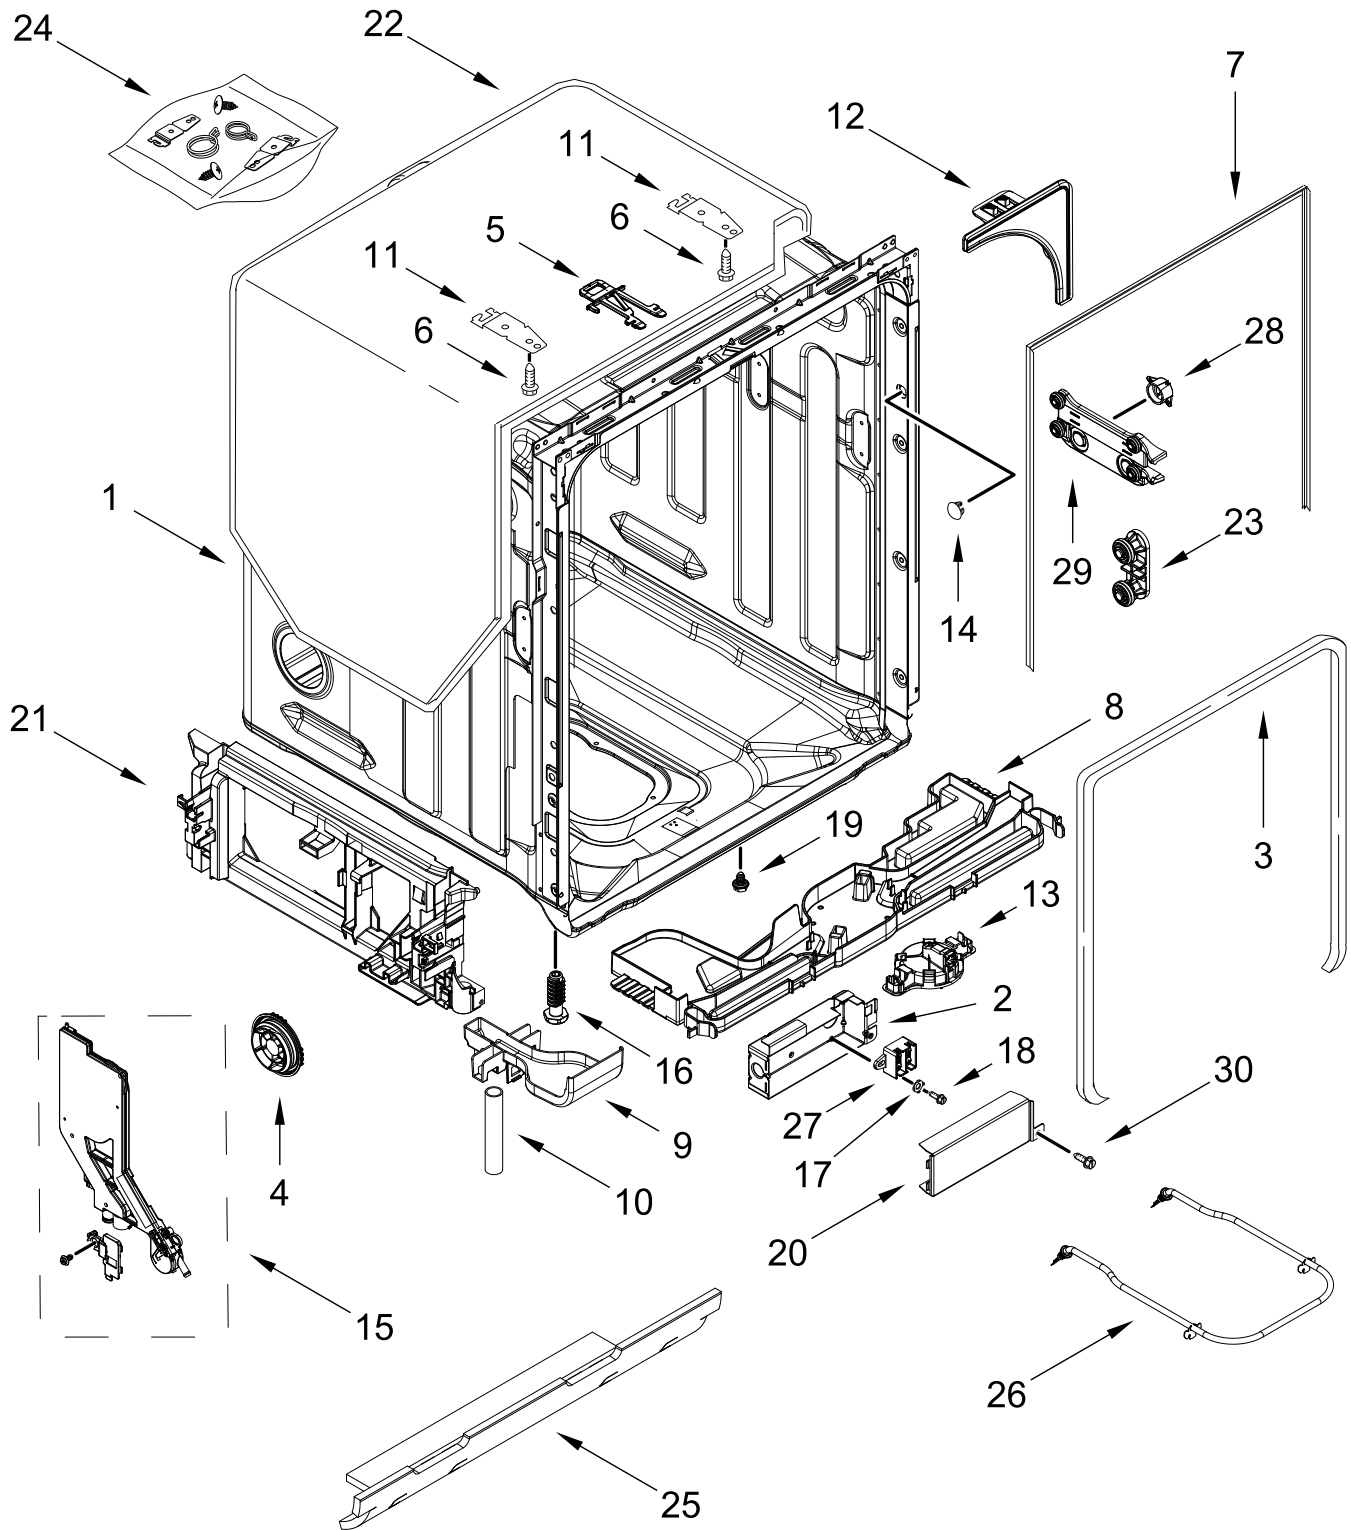

TUB AND FRAME PARTS

TUB AND FRAME PARTS

<u>Illus.</u> <u>No.</u>	<u>Part No.</u>	<u>Description</u>	<u>Illus.</u> <u>No.</u>	<u>Part No.</u>	<u>Description</u>	<u>Illus.</u> <u>No.</u>	<u>Part No.</u>	<u>Description</u>
1	W11120458	Tub Assembly (includes gasket)	15	W11429970	Water Inlet Assembly	25	W11393126	Sound Insulation, Bottom
2	W11226744	Base, Terminal Box	16	W11455395	Leg, Leveling	26	W11536143	Heater Element Assembly
3	W11035860	Gasket, Tub	17	3378128	Washer, Pronged Cup	27	W11132441	Terminal Block
4	W11429974	Nut, Water Inlet	18	W10277003	Screw	28	W10920244	Nut, Tub
5	W11090487	Strike, Latch	19	3400892	Screw	29		Tub Mount, Third Level Rack
6	W11296374	Screw	20	W11226746	Cover, Terminal Box			
7	W11165091	Seal, Cabinet	21		Side Support, Tub			
8	W11025993	Drip Tray		W10920122	Left Hand		W11094449	Left Hand
9	W11025986	Funnel, Overfill Protection		W10920120	Right Hand		W11256437	Right Hand
10	W11025988	Funnel Extension	22	W11158115	Shield, Tub Sound	30	3400014	Screw, Grounding
11	8269145	Bracket, Undercounter	23	W11086088	Tub Mount, Upper Rack			
12	W11165093	Cover, Tub Corner	24	W11362500	Miscellaneous Parts Bag (Contains 2 Screws, 2 Clamps, & 2 Brackets)			
13	W11255994	Float Switch						
14	W11184083	Plug, Tub