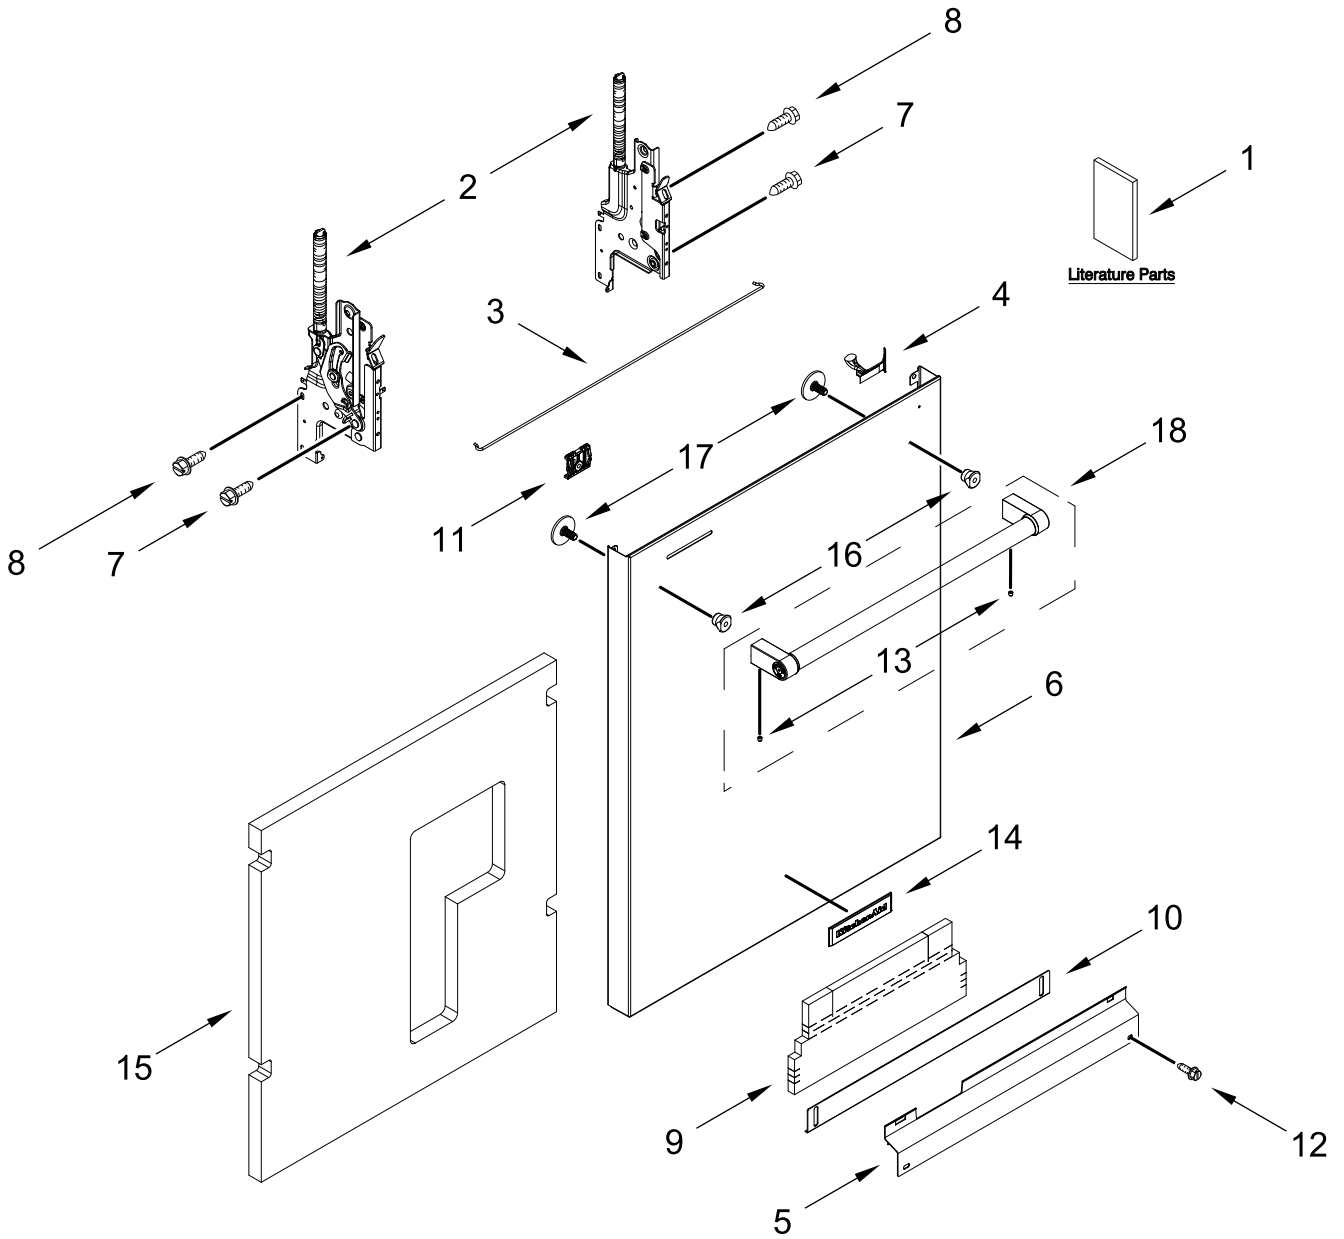

KitchenAid®

Dishwasher

MODELS:

KDTE304RPS0 (Stainless)

KDTE304RBS0 (Black Stainless)

DOOR AND PANEL PARTS

DOOR AND PANEL PARTS

<u>Illus.</u> <u>No.</u>	<u>Part No.</u>	<u>Description</u>	<u>Illus.</u> <u>No.</u>	<u>Part No.</u>	<u>Description</u>	<u>Illus.</u> <u>No.</u>	<u>Part No.</u>	<u>Description</u>	
1		Literature Parts	6		Panel, Front (Includes 4, 11 & 14)	12	W11438978	Screw, Black	
	W11323304	Owners Manual		W11233283	Stainless	13	W10687133	Set Screw	
	W11728641	Energy Guide		W11233284	Black Stainless	14	W10518673	Nameplate	
	W11366144	Tech Sheet		7	3400000	Screw	15	W10919859	Insulation, Front Panel
2		Arm, Hinge	8	W11364953	Screw	16	W11049903	Stud, Mounting	
	W11662392	Left Hand	9	W11038694	Insulation, Single Layer	17	W10316572	Screw	
	W11662370	Right Hand		10	Toe Panel	18		Handle, Assembly (Includes 19)	
3	W11377160	Cross Brace, Door		11	W10692757	Barrel Nut, Front Panel	W11417401	Stainless	
4	W11102920	Light Pipe							
5		Access Panel							
	W11108979	Black							

CONTROL PANEL AND INNER DOOR PARTS

CONTROL PANEL AND INNER DOOR PARTS

<u>Illus.</u> <u>No.</u>	<u>Part No.</u>	<u>Description</u>	<u>Illus.</u> <u>No.</u>	<u>Part No.</u>	<u>Description</u>	<u>Illus.</u> <u>No.</u>	<u>Part No.</u>	<u>Description</u>
1	W11500340	Console Assembly Black	8	3400071	Screw	15	W11050927	Seal, Console/Door
2	W11336943	Jumper, Door	9	W10348409	Screw	16	W11088985	Hanger, Control
3	W11258418	Screw	10	W11098822	Inner Door Assembly	17	W11527847	Vent Assembly
4	W10711884	Screw (Long)	11	W11563231	Seal, Door Bottom	18	W11397505	Fuse, In-line
5	W11091934	Latch Assembly (Includes Switch)	12	W11649432	Wiring Harness, Main (Includes Thermostat & Fuse)	19	W10348408	Screw
6	W11734005	Control, Electronic	13	W11630926	Wiring Harness, Inner Door			
7	W11025634	Bezel, Vent	14	W11092649	Dispenser Assembly			