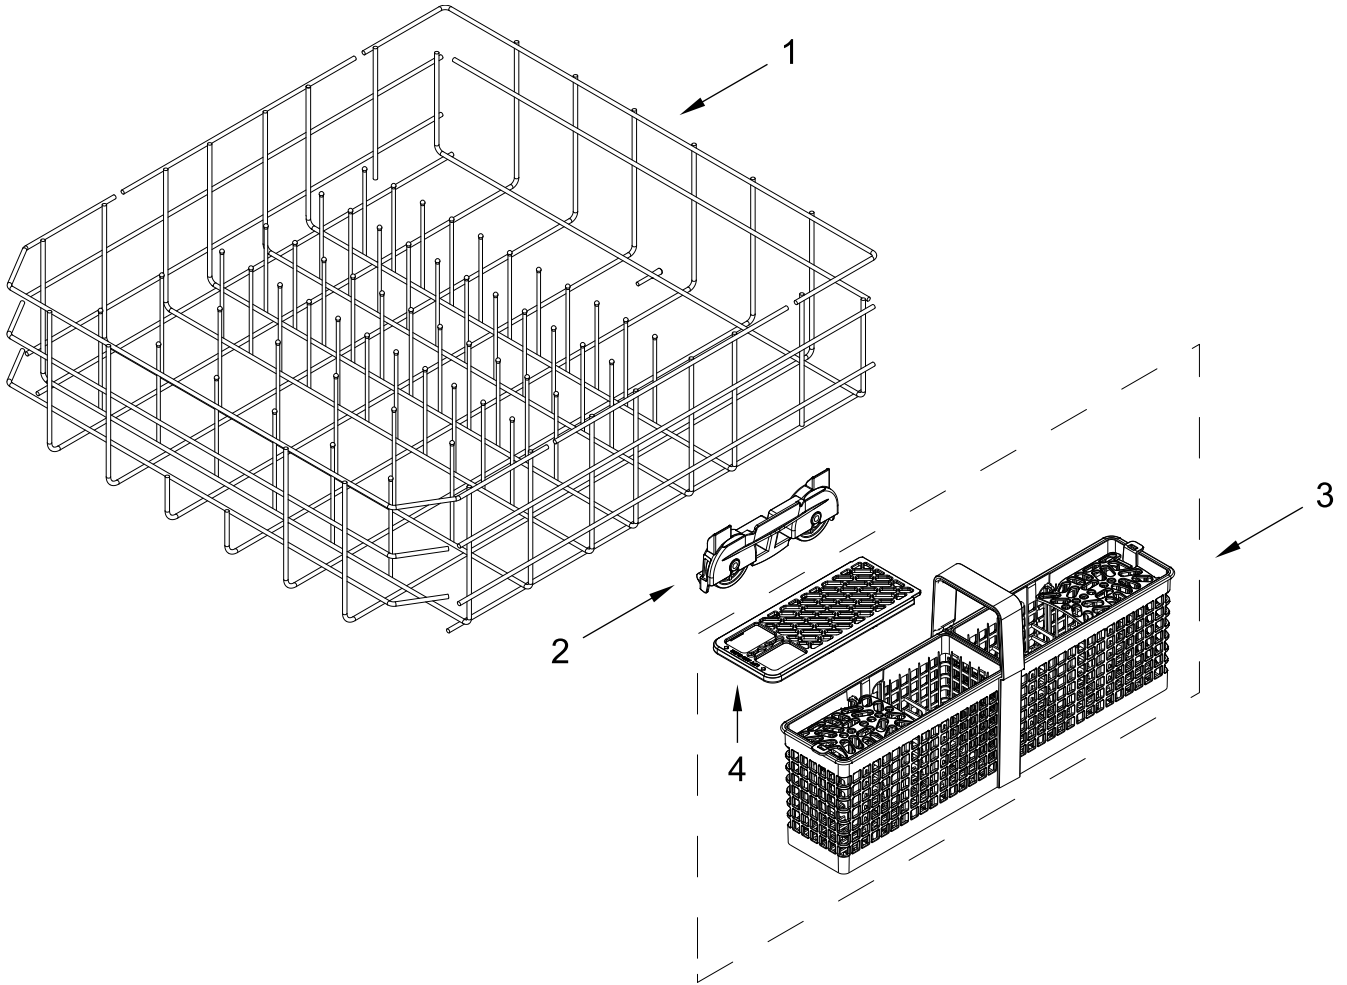

LOWER RACK PARTS

LOWER RACK PARTS

<u>Illus.</u> <u>No.</u>	<u>Part No.</u>	<u>Description</u>	<u>Illus.</u> <u>No.</u>	<u>Part No.</u>	<u>Description</u>
1	W10525641	Dishrack, Lower	3	W11291798	Silverware Basket Assembly
2	W11133747	Wheel & Transport Assembly	4	W11267718	Lid, Silverware Basket