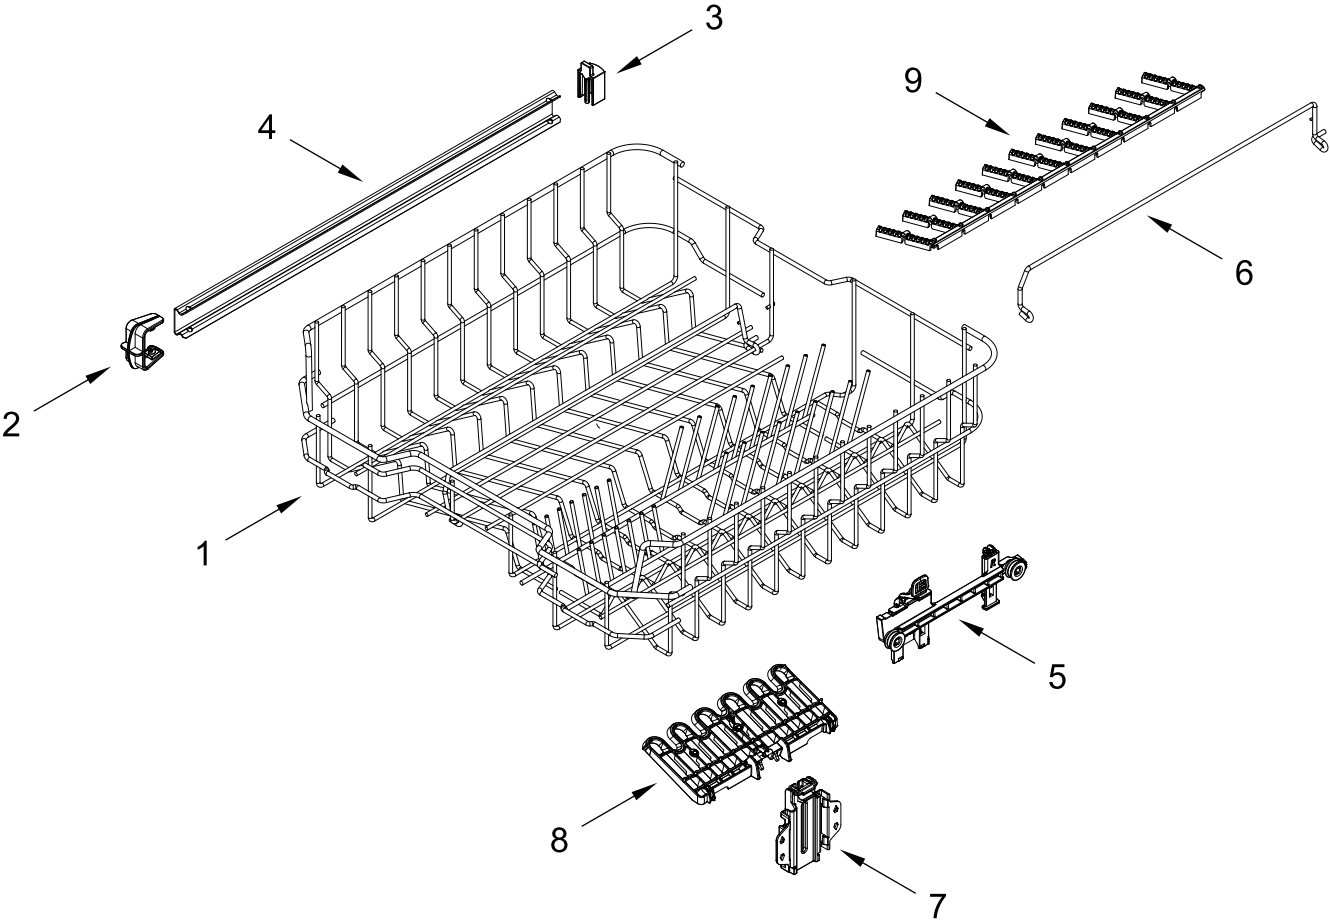

UPPER RACK AND TRACK PARTS

UPPER RACK AND TRACK PARTS

<u>Illus.</u> <u>No.</u>	<u>Part No.</u>	<u>Description</u>	<u>Illus.</u> <u>No.</u>	<u>Part No.</u>	<u>Description</u>	<u>Illus.</u> <u>No.</u>	<u>Part No.</u>	<u>Description</u>
1	W11521613	Dishrack, Upper	5	W11561901	Adjustment Assembly (Left)	6	W11356045	Support, Tine Row
2	W11315114	Track Stop, Front				7	W11592682	Clip, Cup Shelf
3	W11315116	Track Stop, Rear		W11561900	Adjustment Assembly (Right)	8	W11592896	Cup Shelf
4	W10884045	Track, Dishrack				9	W11538488	Tine Row, Fold Down