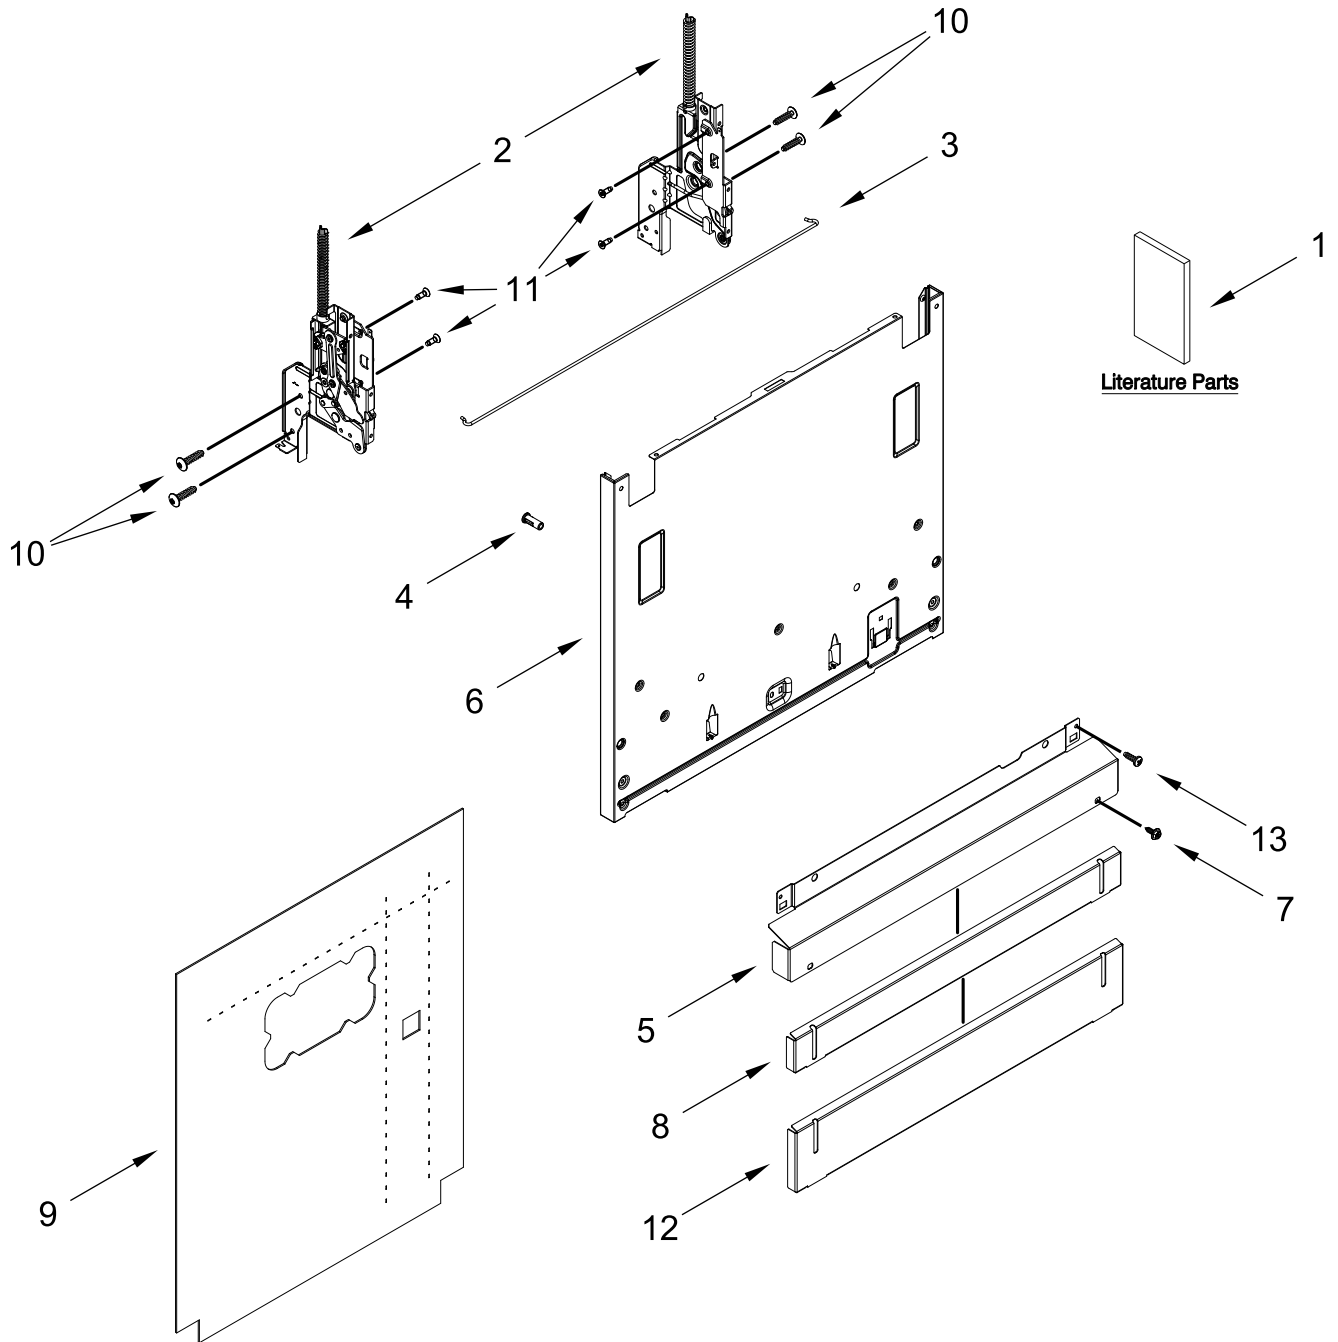

KitchenAid®

Dishwasher

MODELS:

KDTF324PPA0 (Panel Ready)

DOOR AND PANEL PARTS

DOOR AND PANEL PARTS

<u>Illus.</u> <u>No.</u>	<u>Part No.</u>	<u>Description</u>	<u>Illus.</u> <u>No.</u>	<u>Part No.</u>	<u>Description</u>	<u>Illus.</u> <u>No.</u>	<u>Part No.</u>	<u>Description</u>
1		Literature Parts	4	W10885778	Bushing, Door	9	W11564603	Insulation, Inner Door
	W11589935	Owners Manual	5	W11625157	Panel, Main Access (Black)	10	W10942031	Screw
	W11615384	Energy Guide				11	W10941985	Screw
	W11589945	Tech Sheet	6	W11524403	Panel, Outer Door (Includes 4)	12	W11625156	Panel, 4" Adjustable (Black)
2		Arm, Hinge	7	302868	Screw (Black)	13	W10942053	Screw
	W11631592	Left Hand						
	W11631591	Right Hand	8	W11625159	Panel, 2" Adjustable (Black)			
3	W11126789	Cross Brace, Door						

CONTROL PANEL AND INNER DOOR PARTS

CONTROL PANEL AND INNER DOOR PARTS

<u>Illus.</u> <u>No.</u>	<u>Part No.</u>	<u>Description</u>	<u>Illus.</u> <u>No.</u>	<u>Part No.</u>	<u>Description</u>	<u>Illus.</u> <u>No.</u>	<u>Part No.</u>	<u>Description</u>
1		Console Assembly (Includes Insert)	3	W10941960	Screw	6	W11684843	Inner Door Assembly (Includes Soap Dispenser)
	W11550042	Black	4	W10944891	Bushing, Shouldered			
2	W11608934	Wiring Harness, Inner Door	5	W11091934	Latch Assembly (Includes Switch)	7	W11381263	Screw