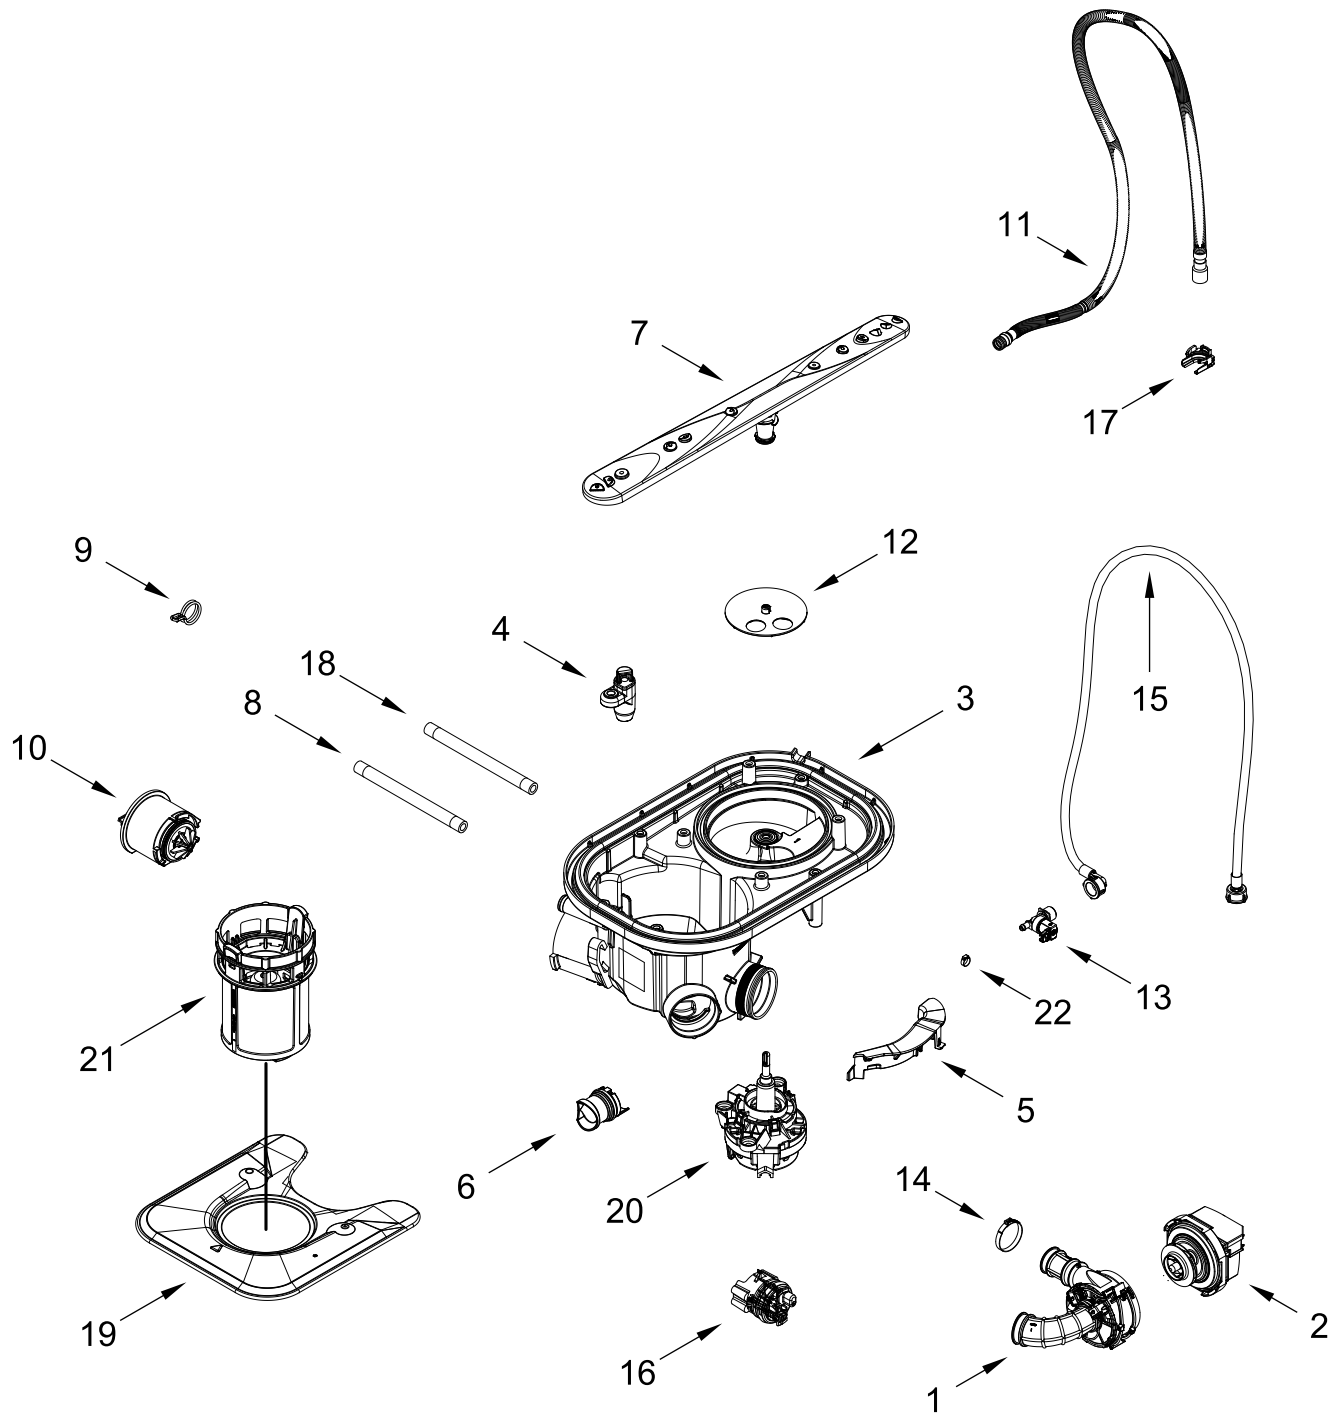

PUMP, WASHARM AND MOTOR PARTS

PUMP, WASHARM AND MOTOR PARTS

<u>Illus.</u> <u>No.</u>	<u>Part No.</u>	<u>Description</u>	<u>Illus.</u> <u>No.</u>	<u>Part No.</u>	<u>Description</u>	<u>Illus.</u> <u>No.</u>	<u>Part No.</u>	<u>Description</u>
1	W11630727	Heater, Pump	9	W10096851	Clamp, Hose	17	W11626817	Clip, Hose
2	W11630725	Motor, Pump	10	W11631981	Motor, Drain	18	W11008964	Hose, Inlet
3	W11560668	Sump (includes Seal)	11	W11586395	Hose, Drain	19	W11445183	Grate
4	W11559823	Drain Vent Assembly	12	W11175586	Disc, Diverter	20	W11543924	Diverter Valve Motor
5	W11560657	Diffuser, Inlet	13	W11545826	Fill Valve Assembly	21	W11559846	Filter
6	W11560834	Check Valve, Drain	14	W11122851	Clamp, Hose	22	W11015323	Clamp, Hose
7	W11528063	Wash Arm Assembly	15	W11457583	Hose, Inlet			
8	W11008962	Hose, Pump Inlet	16	W11126174	Indicator, Optical Wash