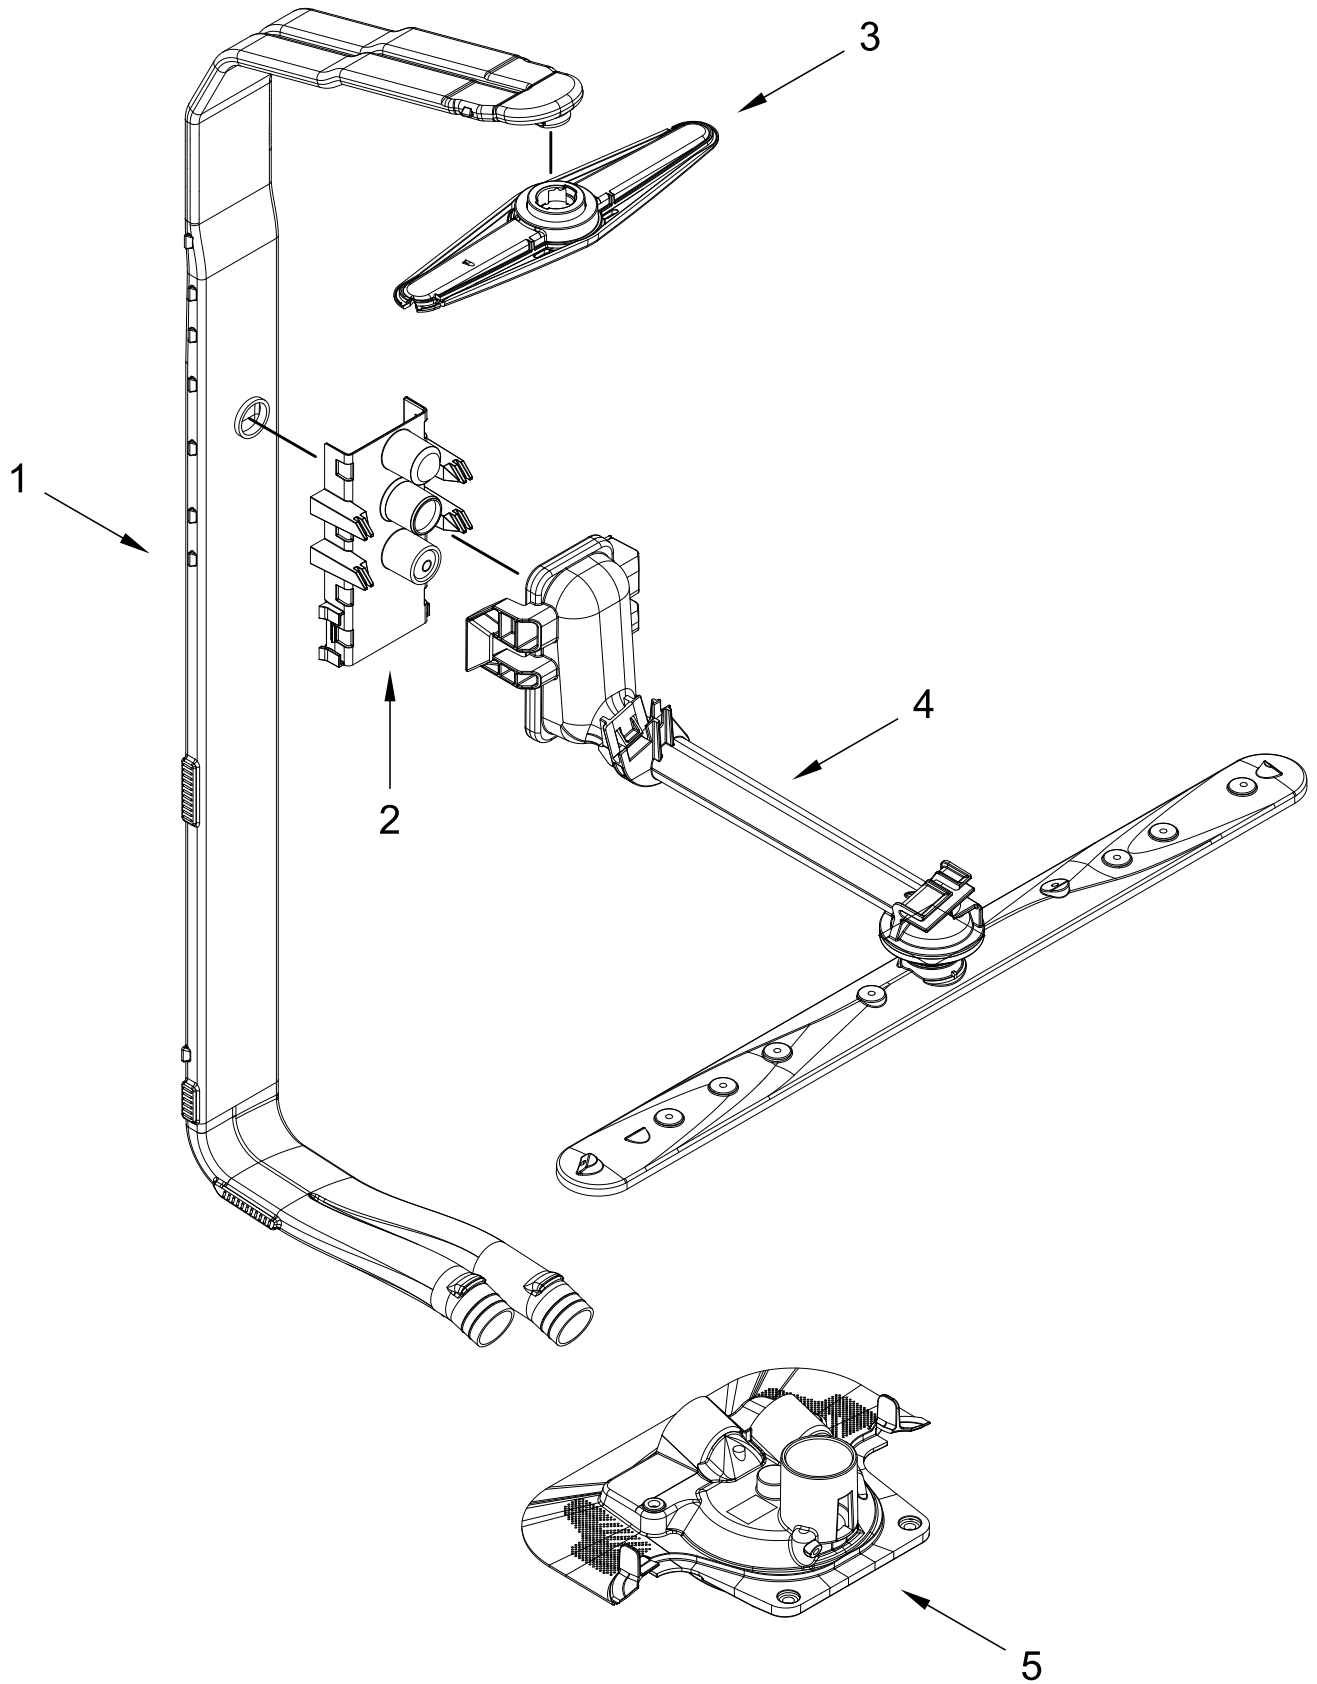

UPPER WASH AND RINSE PARTS

UPPER WASH AND RINSE PARTS

<u>Illus.</u> <u>No.</u>	<u>Part No.</u>	<u>Description</u>	<u>Illus.</u> <u>No.</u>	<u>Part No.</u>	<u>Description</u>	<u>Illus.</u> <u>No.</u>	<u>Part No.</u>	<u>Description</u>
1	W11668593	Feed Tube Assembly	3	W11522201	Sprayarm, Third Level	4	W11680190	Upper Sprayarm Assembly
2	W11522213	Retainer, Docking (2nd Level)				5	W11602500	Cover, Diverter