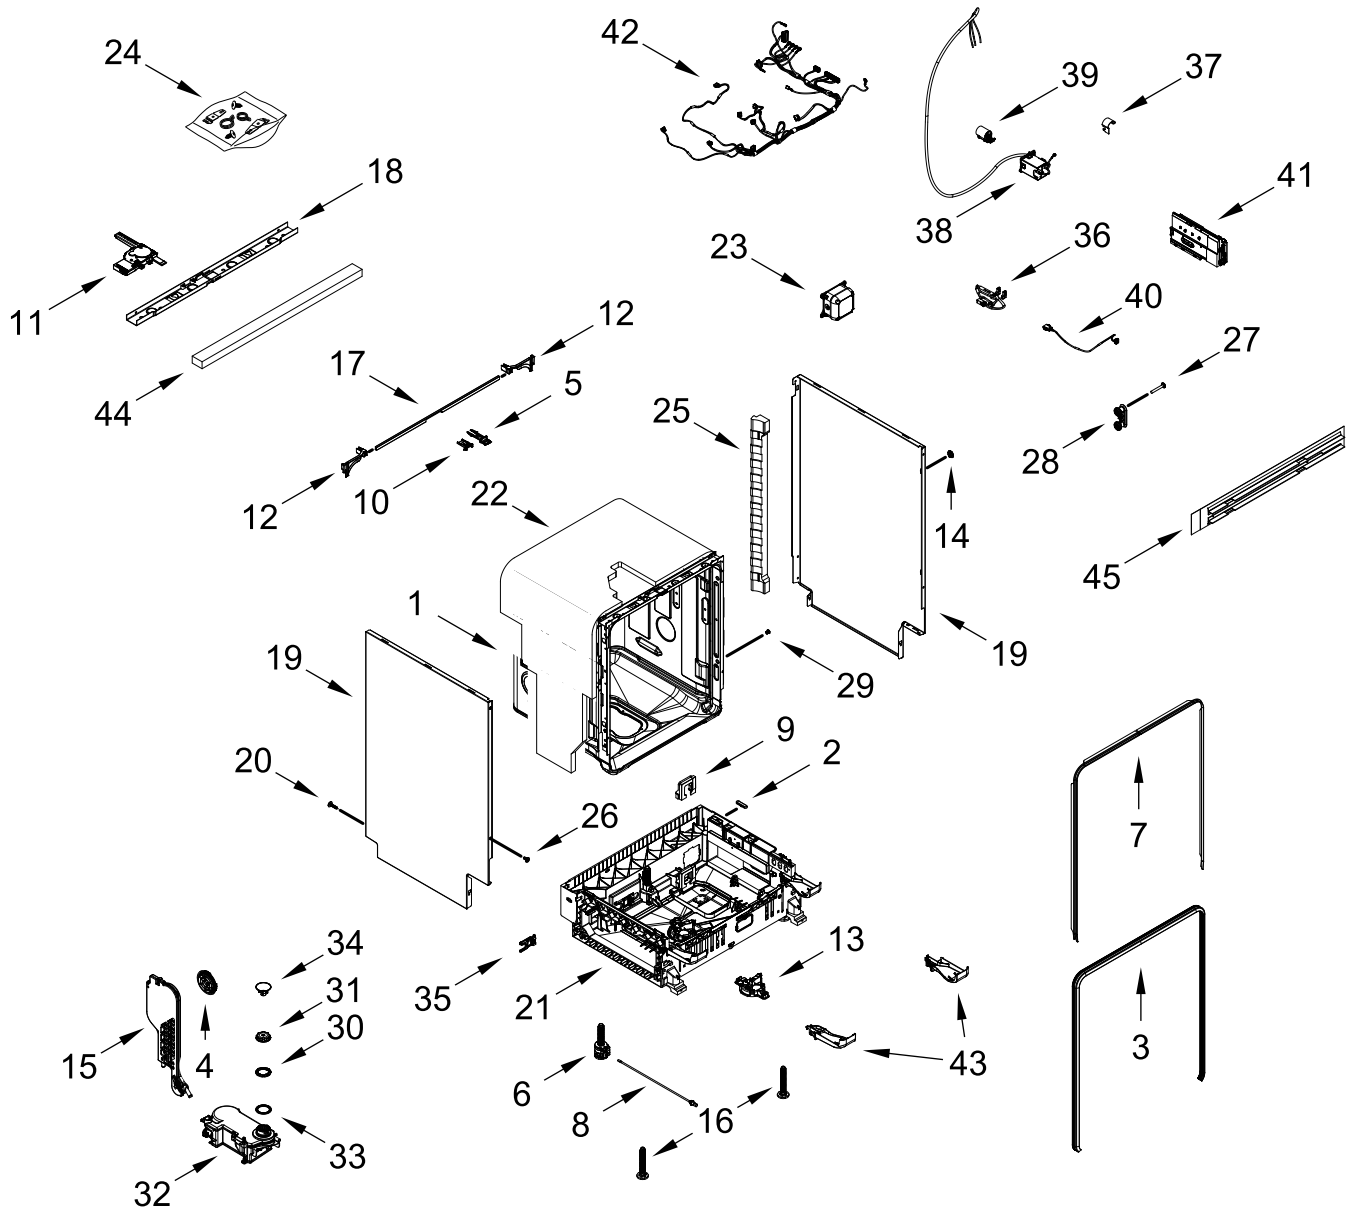

TUB AND FRAME PARTS

TUB AND FRAME PARTS

<u>Illus.</u> <u>No.</u>	<u>Part No.</u>	<u>Description</u>	<u>Illus.</u> <u>No.</u>	<u>Part No.</u>	<u>Description</u>	<u>Illus.</u> <u>No.</u>	<u>Part No.</u>	<u>Description</u>
1		Tub (Not Serviced)	16	W11325130	Leg, Leveling (Front)	32	W11546882	Softener, Water
2	W11671752	Pad, Tub Support	17	W11317036	Cover, Top	33	W11224085	Seal, Softener
3	W11658880	Gasket, Tub	18	W11306174	Crossbar, Front Frame	34	W11509486	Funnel, Salt
4	W11236521	Nut, Air Break	19	W11355600	Side Panel (Left)	35	W11686061	Plate, In/Out Hoses
5	W11314779	Strike, Latch		W11355598	Side Panel (Right)	36	W11545951	Jumper, RFI to Control
6	W11316238	Assembly, Leveling Leg (Rear)	20	W10986499	Screw	37	W10943118	Spring, Grounding
7	W11554391	Retainer, Tub Gasket	21	W11690567	Assembly, Base	38	W11578108	Power Cord Assembly
8	W11325471	Rod, Foot Adjustment (Rear)	22	W11564606	Shield, Tub Sound	39	W11418782	Filter, RFI
9	W11668893	Holder, Damper	23	W11643567	Assembly, Junction Box	40	W11646878	Jumper Harness, Service Port
10	W11317043	Cover, Door Opening	24	W11696040	Miscellaneous Parts Bag	41	W11696407	Control, Electronic
11	W11590760	Assembly, Door Opening	25	W11525808	Spacer, Side Panel	42	W11609315	Wiring Harness, Main
12	W11316692	Cover, Tub Corner (Left)	26	W11350847	Screw	43	W11684708	Channel, Overflow (Left)
	W11316688	Cover, Tub Corner (Right)	27	W10941972	Screw		W11684709	Channel, Overflow (Right)
13	W11602936	Float Switch	28	W11345595	Tub Mount, Upper Rack	44	W11676843	Foam, Crossbar
14	W11321022	Plug, Tub	29	W11656505	Button, Tub	45	W11673775	Kit, Side Cover Installation
15	W11568183	Air Break	30	W11227921	Nut, Softner			
			31	W11227934	Cap, Salt