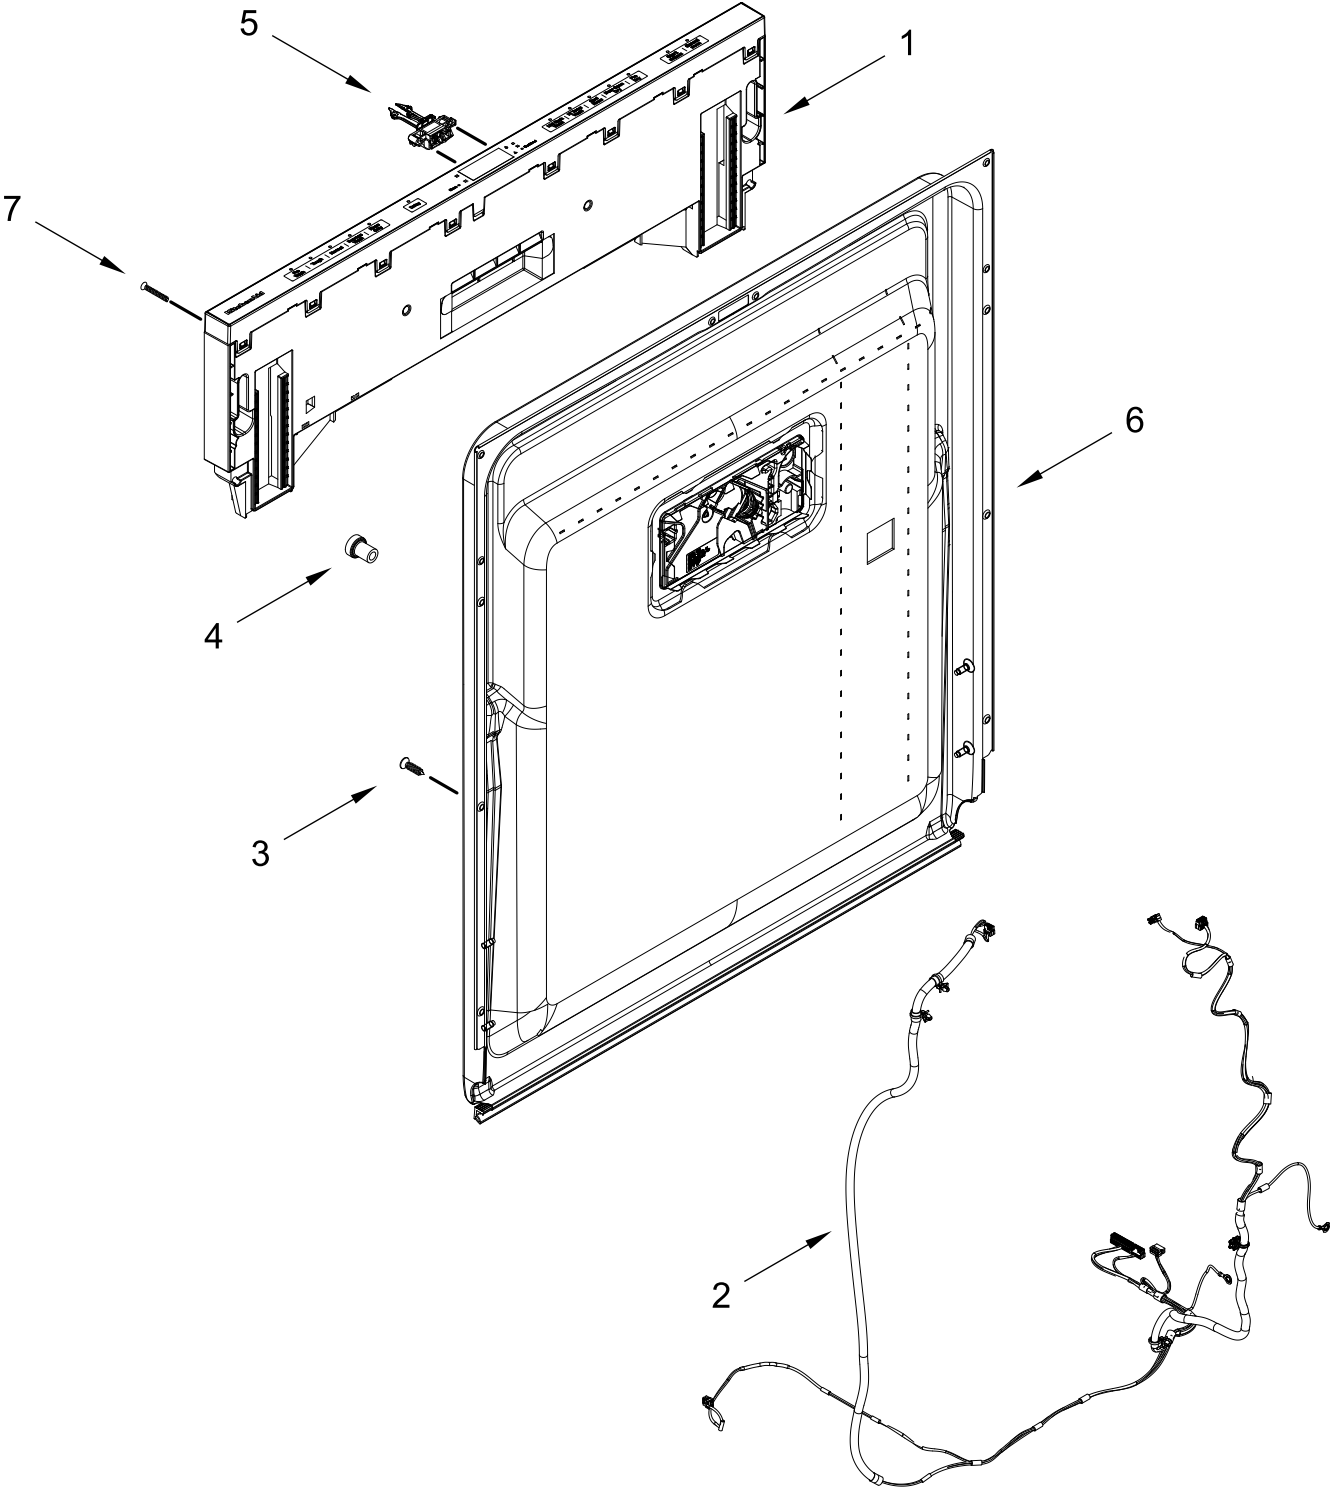

KitchenAid®

Dishwasher

MODELS:

KDTF324PPA0 (Panel Ready)

DOOR AND PANEL PARTS

DOOR AND PANEL PARTS

<u>Illus.</u> <u>No.</u>	<u>Part No.</u>	<u>Description</u>	<u>Illus.</u> <u>No.</u>	<u>Part No.</u>	<u>Description</u>	<u>Illus.</u> <u>No.</u>	<u>Part No.</u>	<u>Description</u>
1		Literature Parts	4	W10885778	Bushing, Door	9	W11564603	Insulation, Inner Door
	W11589935	Owners Manual	5	W11625157	Panel, Main Access (Black)	10	W10942031	Screw
	W11615384	Energy Guide				11	W10941985	Screw
	W11589945	Tech Sheet	6	W11524403	Panel, Outer Door (Includes 4)	12	W11625156	Panel, 4" Adjustable (Black)
2		Arm, Hinge	7	302868	Screw (Black)	13	W10942053	Screw
	W11631592	Left Hand						
	W11631591	Right Hand	8	W11625159	Panel, 2" Adjustable (Black)			
3	W11126789	Cross Brace, Door						

CONTROL PANEL AND INNER DOOR PARTS

CONTROL PANEL AND INNER DOOR PARTS

<u>Illus.</u> <u>No.</u>	<u>Part No.</u>	<u>Description</u>	<u>Illus.</u> <u>No.</u>	<u>Part No.</u>	<u>Description</u>	<u>Illus.</u> <u>No.</u>	<u>Part No.</u>	<u>Description</u>
1		Console Assembly (Includes Insert)	3	W10941960	Screw	6	W11684843	Inner Door Assembly (Includes Soap Dispenser)
	W11550042	Black	4	W10944891	Bushing, Shouldered			
2	W11608934	Wiring Harness, Inner Door	5	W11091934	Latch Assembly (Includes Switch)	7	W11381263	Screw