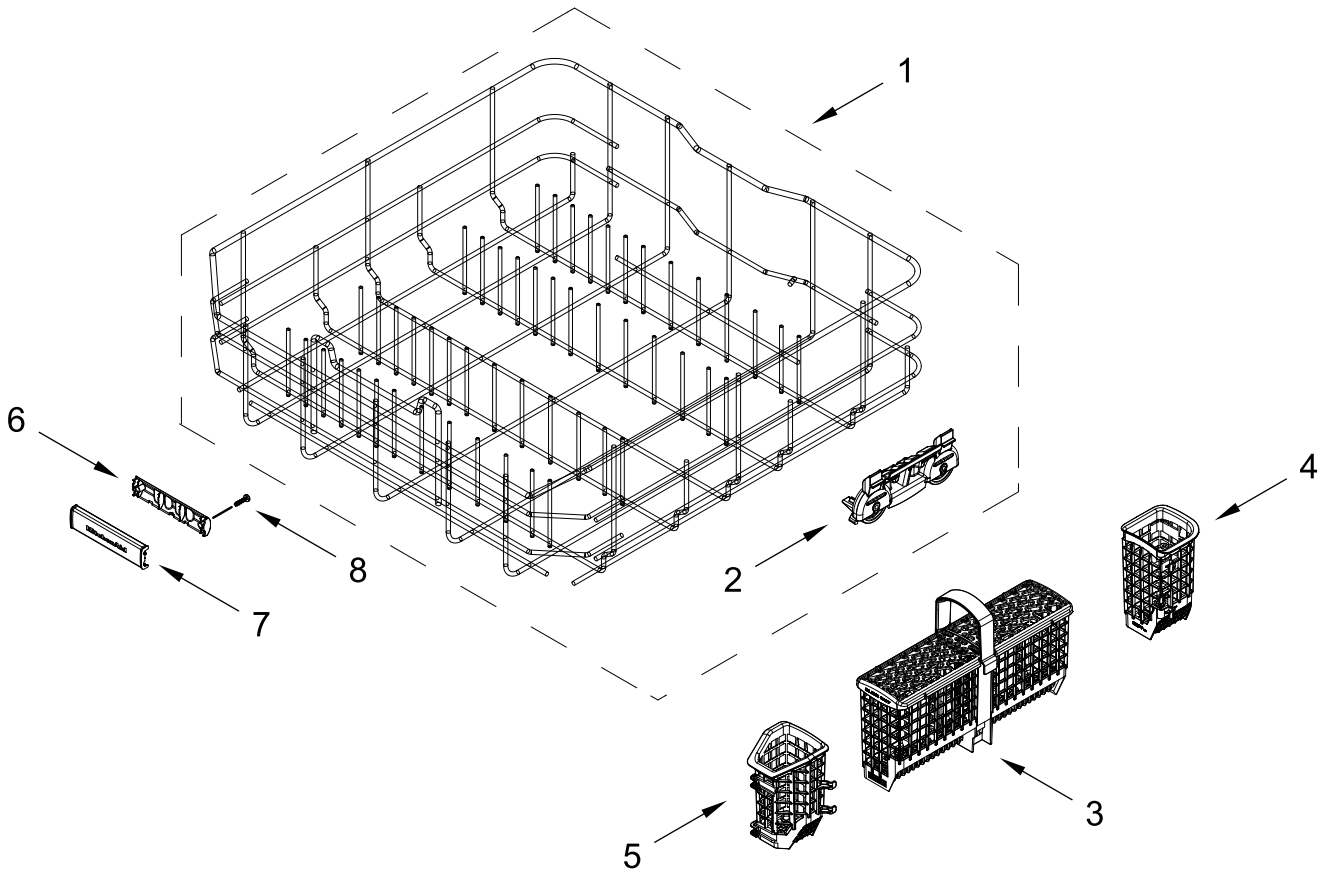

LOWER RACK PARTS

LOWER RACK PARTS

<u>Illus.</u> <u>No.</u>	<u>Part No.</u>	<u>Description</u>	<u>Illus.</u> <u>No.</u>	<u>Part No.</u>	<u>Description</u>	<u>Illus.</u> <u>No.</u>	<u>Part No.</u>	<u>Description</u>
1	W11543671	Dishrack, Lower	4	W11634637	Utensil Basket (Rear)	7	W11590247	Handle, Front
2	W11543733	Wheel & Transport Assembly	5	W11634635	Utensil Basket (Front)	8	W11337336	Screw
3	W11629677	Silverware Basket Assembly	6	W11590235	Handle, Rear