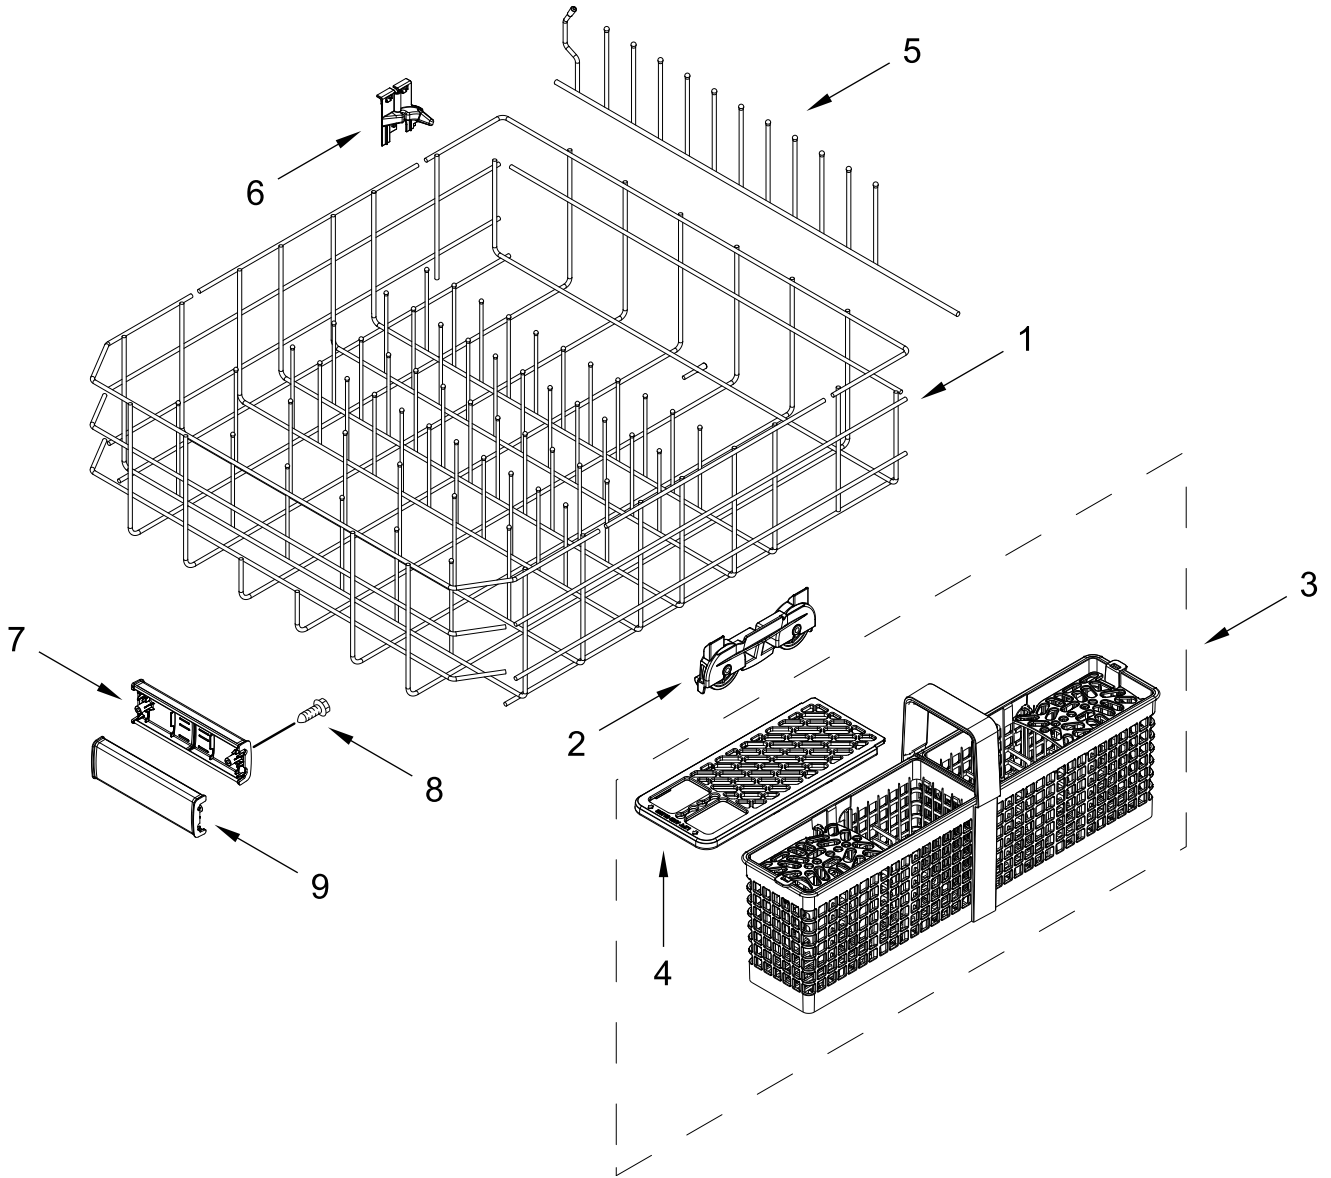

LOWER RACK PARTS

LOWER RACK PARTS

<u>Illus.</u> <u>No.</u>	<u>Part No.</u>	<u>Description</u>	<u>Illus.</u> <u>No.</u>	<u>Part No.</u>	<u>Description</u>	<u>Illus.</u> <u>No.</u>	<u>Part No.</u>	<u>Description</u>
1	W10525646	Dishrack, Lower	5	W10056272	Tine Row, Fold Down	8	9741232	Screw
2	W11133747	Wheel & Transport Assembly	6	W11268658	Retainer, Flex Row	9	W11392620	Handle, Dishrack Front
3	W11291798	Silverware Basket Assembly	7	W11268681	Handle, Dishrack Rear			
4	W11267718	Lid, Silverware Basket