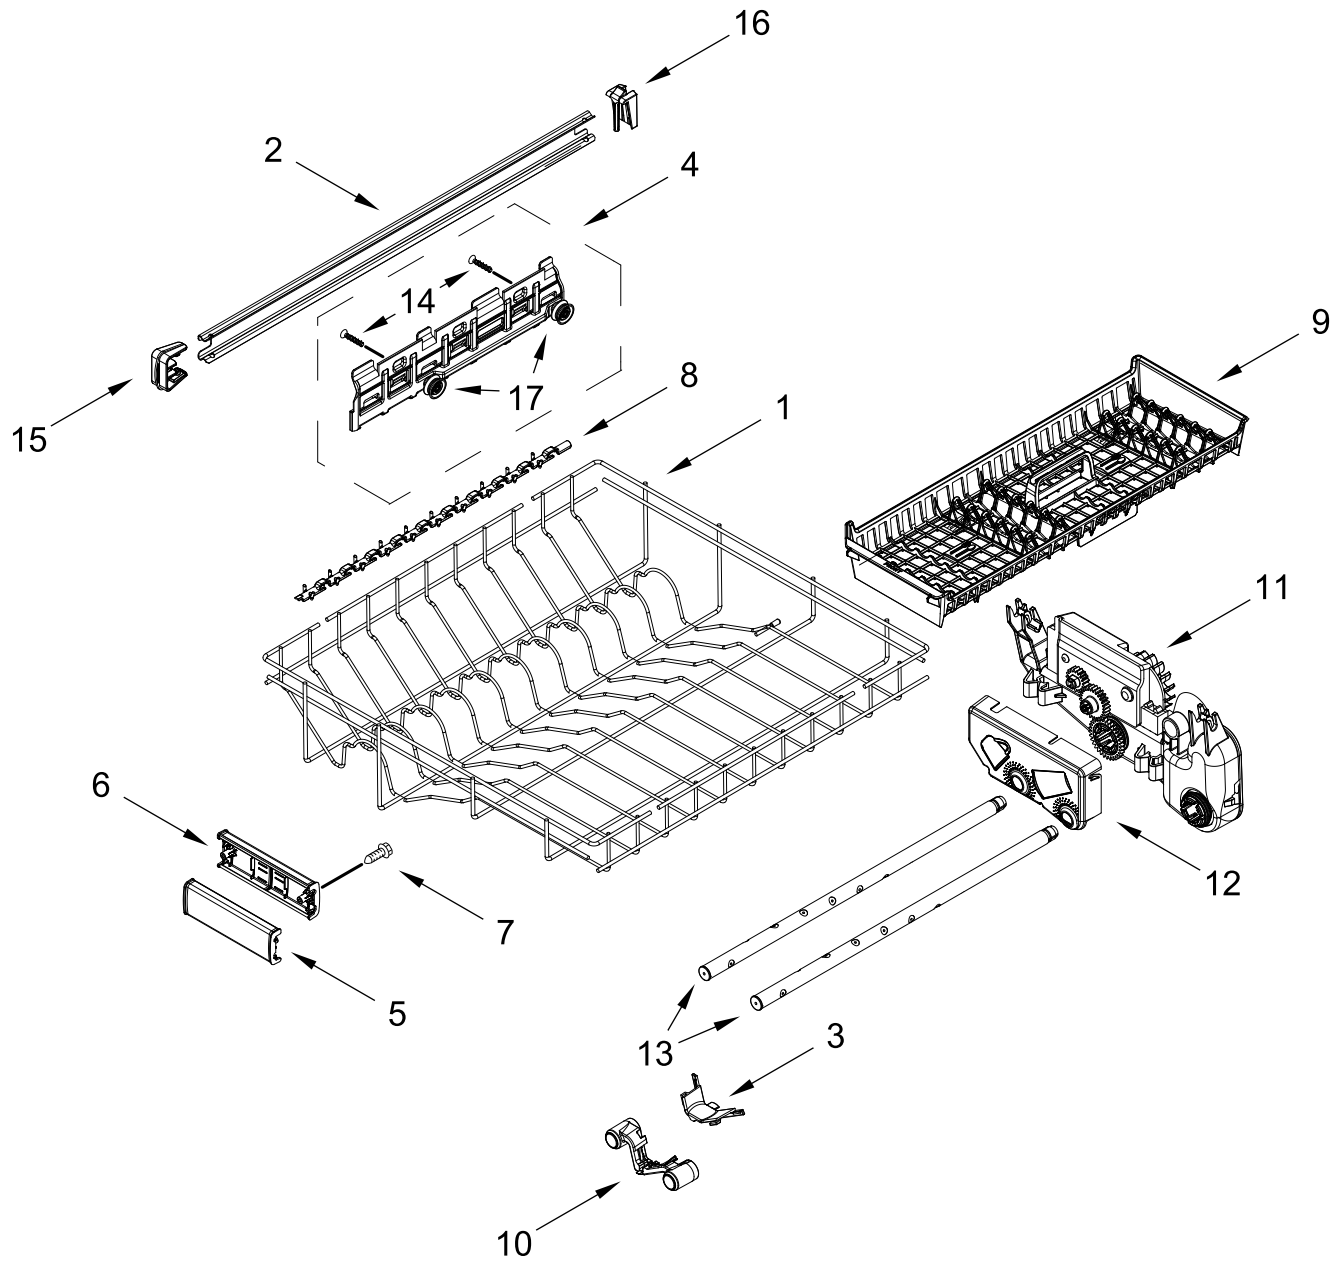

THIRD LEVEL RACK AND TRACK PARTS

THIRD LEVEL RACK AND TRACK PARTS

<u>Illus.</u> <u>No.</u>	<u>Part No.</u>	<u>Description</u>	<u>Illus.</u> <u>No.</u>	<u>Part No.</u>	<u>Description</u>	<u>Illus.</u> <u>No.</u>	<u>Part No.</u>	<u>Description</u>
1	W11127727	Rack, Third Level	7	9741232	Screw	15	W11084874	Track Stop, Front
2	W11441109	Track, Dishrack	8	W11202101	Cup Guard	16	W11084872	Track Stop, Rear
3	W11184071	Hanger, Tube	9	W11087823	Silverware Tray	17	W11048221	Wheel
4		Track Mount	10	W10830577	Bracket, Front Hanger			
	W11231345	Left Hand	11	W10830523	Drive Box Assembly, Manifold			
	W11231348	Right Hand						
5	W11392620	Handle, Dishrack Front	12	W11101860	Cover, Wash Tube			
			13	W10831864	Tube, Wash			
6	W11268681	Handle, Dishrack Rear	14	W11376395	Screw