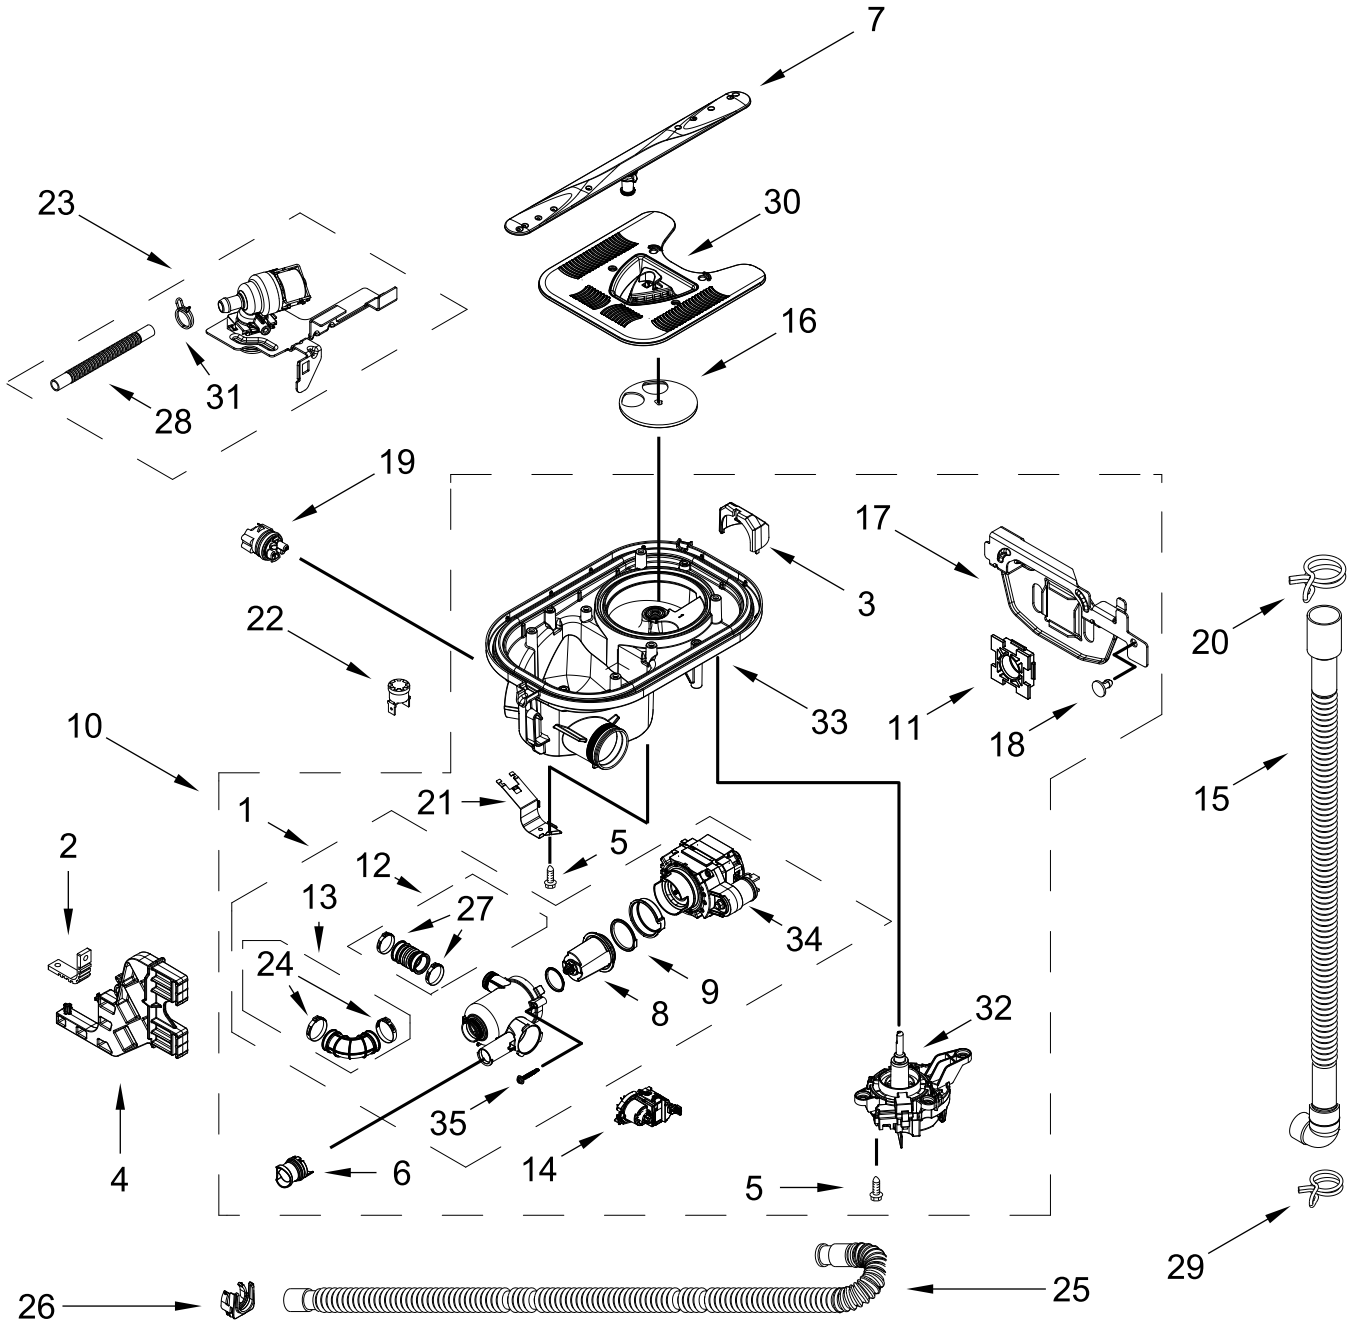

PUMP, WASHARM AND MOTOR PARTS

PUMP, WASHARM AND MOTOR PARTS

<u>Illus. No.</u>	<u>Part No.</u>	<u>Description</u>	<u>Illus. No.</u>	<u>Part No.</u>	<u>Description</u>	<u>Illus. No.</u>	<u>Part No.</u>	<u>Description</u>
1	W11122133	Pump Assembly	13	W10900387	Hose, Suction	24	W11122851	Clamp, Hose
2	W11294352	Isolator, Front Motor	14	W11035709	Motor, Drain	25	W11036161	Hose
3	W10891545	Diffuser, Inlet	15	W11131184	Hose, Drain	26	W11036143	Clip, Hose
4	W11294350	Hanger, Front Motor	16	W10903468	Disc, Diverter	27	W10466656	Clamp, Hose
5	9741232	Screw	17	W11025963	Bracket, Rear Motor	28	W11036287	Hose, Inlet
6	W10891547	Check Valve, Drain	18	W11418271	Fastener	29	W11236576	Clamp, Hose
7	W11048456	Wash Arm Assembly	19	W11126174	Indicator, Optical Wash	30	W11039864	Grate
8	W11108699	Filter Assembly	20	370445	Clamp, Hose	31	371505	Clamp, Hose
9	W10380239	Ring, Volute	21	W11163419	Bracket, Thermostat	32		Diverter Valve Motor (Not Serviced)
10	W11345228	Motor & Sump Assembly	22	W11193089	Thermostat (Included with Main Wiring Harness)	33	W11034556	Sump (includes Seal and Diverter)
11	W11036663	Isolator, Rear Motor	23	W11025970	Fill Valve Assembly	34	W10753070	Capacitor
12	W11250985	Hose, Pressure				35	W10467002	Screw