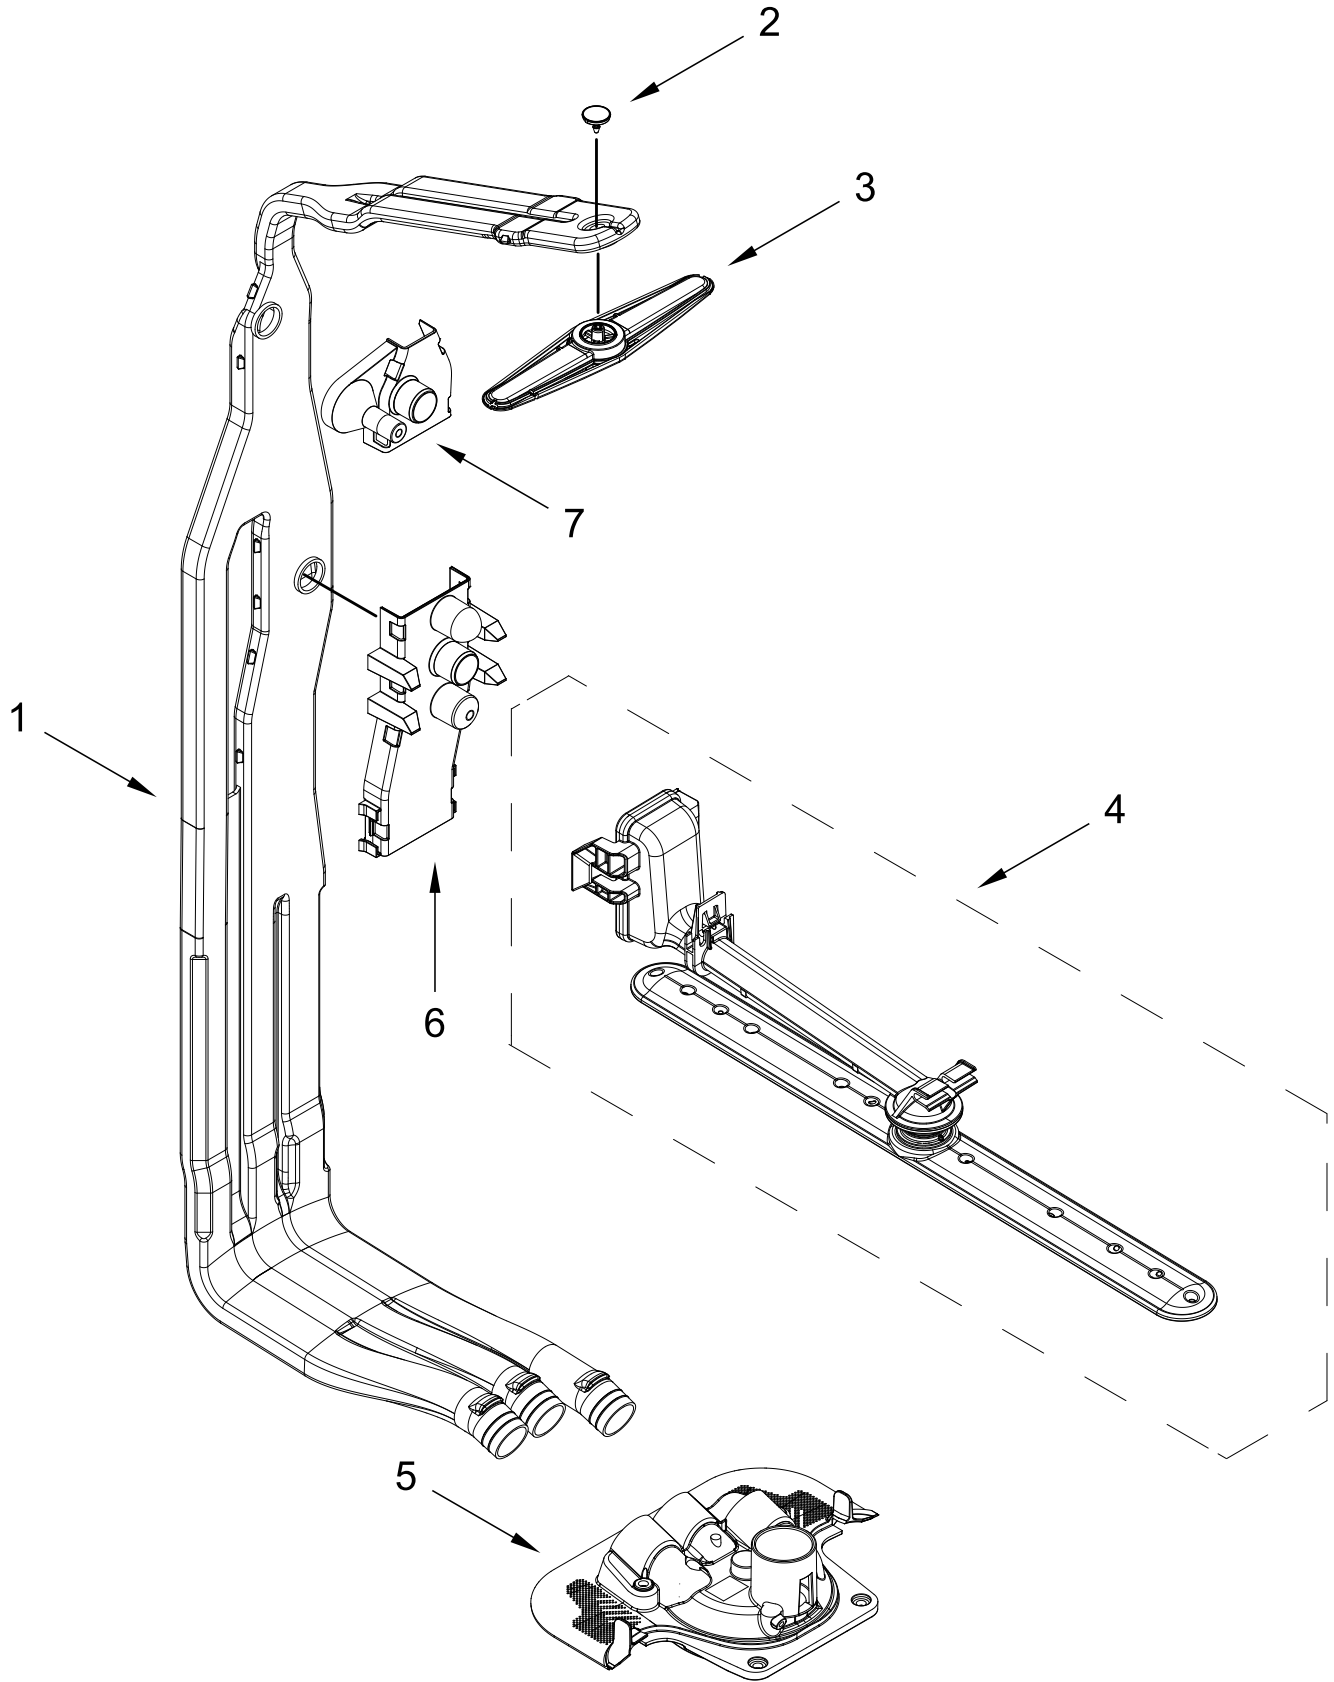

UPPER WASH AND RINSE PARTS

UPPER WASH AND RINSE PARTS

<u>Illus.</u> <u>No.</u>	<u>Part No.</u>	<u>Description</u>	<u>Illus.</u> <u>No.</u>	<u>Part No.</u>	<u>Description</u>	<u>Illus.</u> <u>No.</u>	<u>Part No.</u>	<u>Description</u>
1	W10872558	Feed Tube Assembly	4	W11174340	Upper Sprayarm Assembly	6	W10892836	Retainer, Docking (2nd Level)
2	W11039888	Retainer	5	W10903465	Cover, Diverter	7	W10892835	Retainer, Docking (3rd Level)
3	W11039869	Sprayarm, Third Level