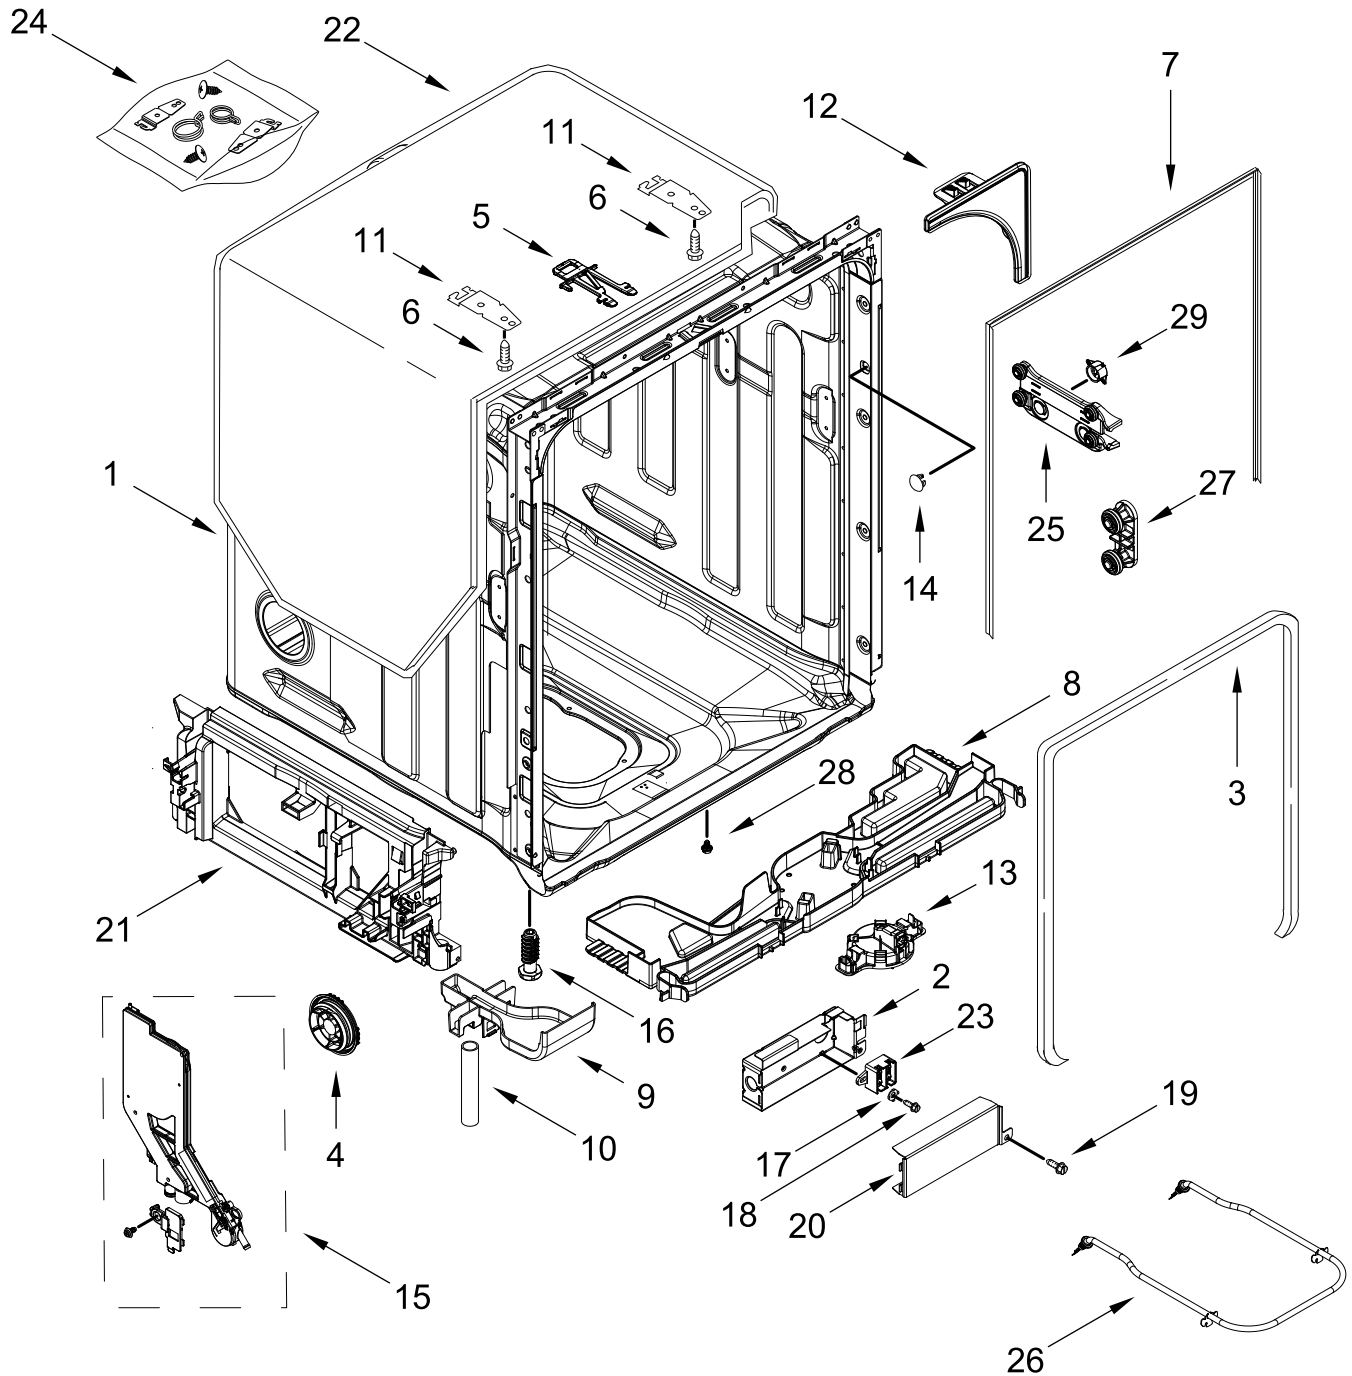

TUB AND FRAME PARTS

TUB AND FRAME PARTS

<u>Illus.</u> <u>No.</u>	<u>Part No.</u>	<u>Description</u>	<u>Illus.</u> <u>No.</u>	<u>Part No.</u>	<u>Description</u>	<u>Illus.</u> <u>No.</u>	<u>Part No.</u>	<u>Description</u>
1	W11120458	Tub Assembly (includes gasket)	13	W11036170	Float Switch	24	W11362500	Miscellaneous Parts Bag (Contains 2 Screws, 2 Clamps, & 2 Brackets)
2	W11226744	Base, Terminal Box	14	W11184083	Plug, Tub			
3	W11035860	Gasket, Tub	15	W11429970	Water Inlet Assembly	25		Tub Mount, Third Level Rack
4	W11429974	Nut, Water Inlet	16	W11455395	Leg, Leveling			
5	W11090487	Strike, Latch	17	3378128	Washer, Pronged Cup		W11101573	Left Hand
6	W11296374	Screw	18	3400014	Screw, Grounding		W11256439	Right Hand
7	W11165091	Seal, Cabinet	19	W10277003	Screw	26	W11536143	Heater Element Assembly
8	W11025993	Drip Tray	20	W11226746	Cover, Terminal Box	27	W11086088	Tub Mount, Upper Rack
9	W11025986	Funnel, Overfill Protection	21		Side Support, Tub	28	3400892	Screw
10	W11025988	Funnel Extension		W10920122	Left Hand	29	W10920244	Nut, Tub
11	8269145	Bracket, Undercounter		W10920120	Right Hand			
12	W11165093	Cover, Tub Corner	22	W11221921	Shield, Tub Sound			
			23	W11132441	Terminal Block