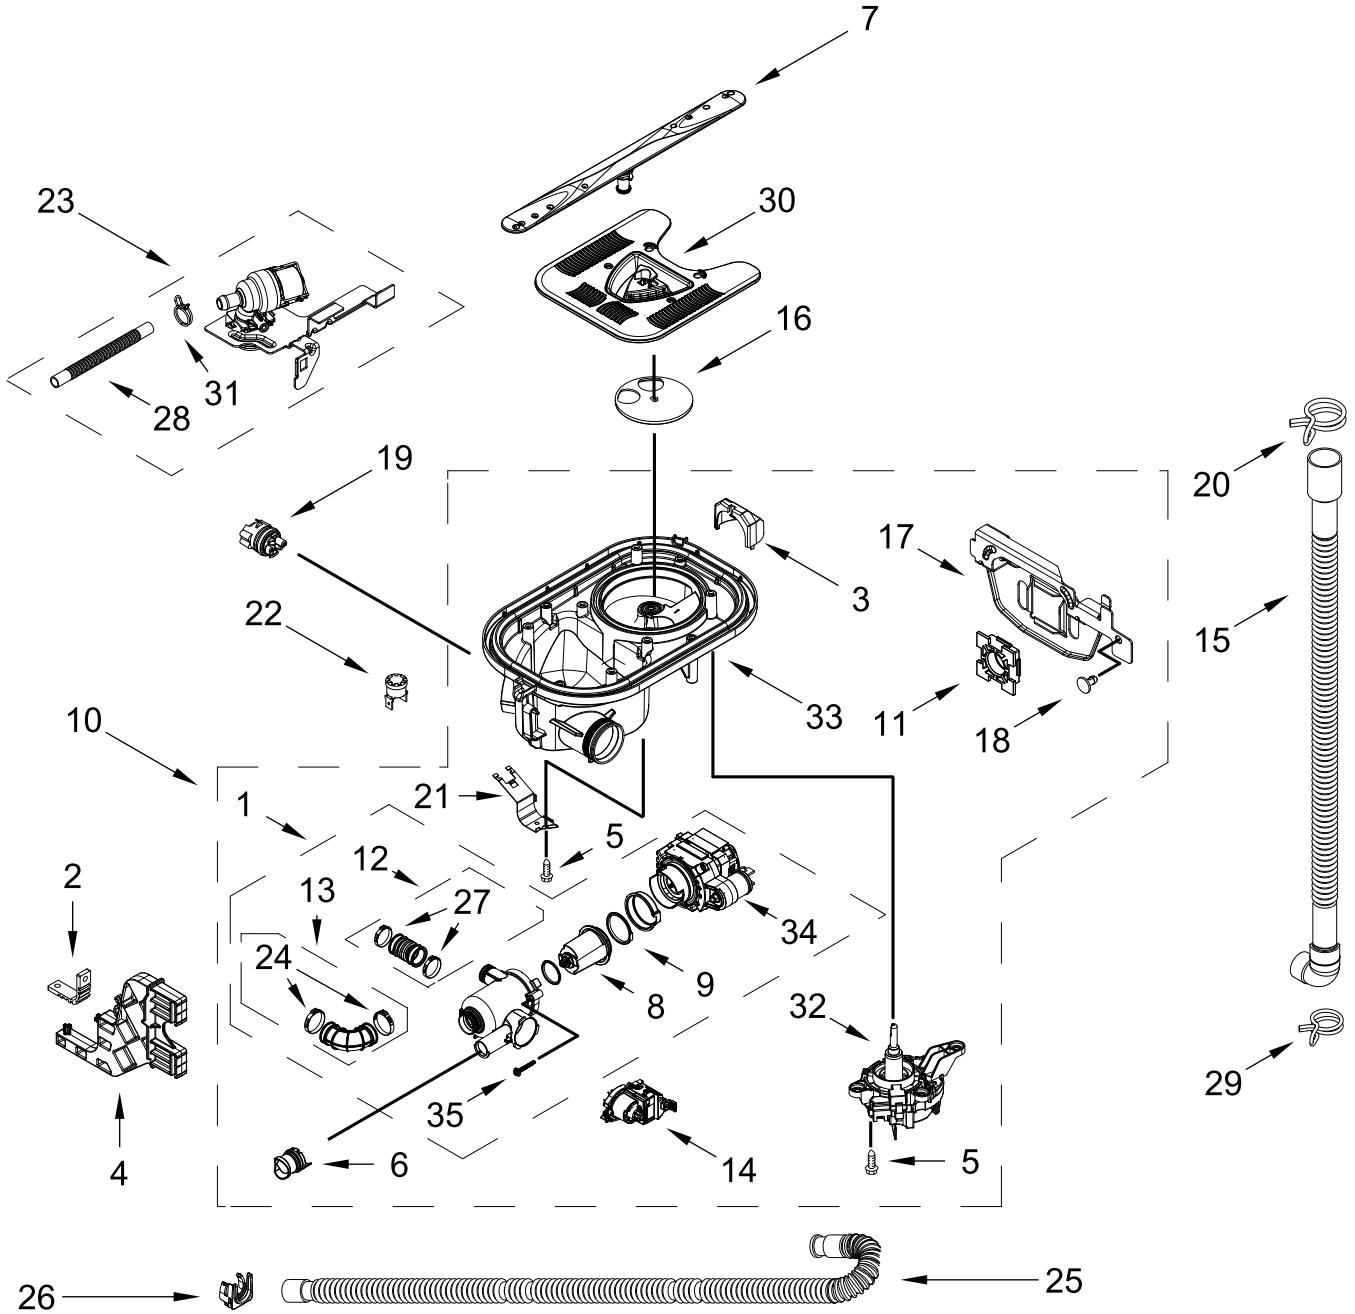

PUMP, WASHARM AND MOTOR PARTS

PUMP, WASHARM AND MOTOR PARTS

<u>Illus. No.</u>	<u>Part No.</u>	<u>Description</u>	<u>Illus. No.</u>	<u>Part No.</u>	<u>Description</u>	<u>Illus. No.</u>	<u>Part No.</u>	<u>Description</u>
1	W11122133	Pump Assembly	13	W10900387	Hose, Suction	24	W11122851	Clamp, Hose
2	W11294352	Isolator, Front Motor	14	W11035709	Motor, Drain	25	W11036161	Hose
3	W10891545	Diffuser, Inlet	15	W11131184	Hose, Drain	26	W11036143	Clip, Hose
4	W11294350	Hanger, Front Motor	16	W10903468	Disc, Diverter	27	W10466656	Clamp, Hose
5	9741232	Screw	17	W11025963	Bracket, Rear Motor	28	W11036287	Hose, Inlet
6	W10891547	Check Valve, Drain	18	W11418271	Fastener	29	W11236576	Clamp, Hose
7	W11048456	Wash Arm Assembly	19	W11126174	Indicator, Optical Wash	30	W11039864	Grate
8	W11108699	Filter Assembly	20	370445	Clamp, Hose	31	371505	Clamp, Hose
9	W10380239	Ring, Volute	21	W11163419	Bracket, Thermostat	32		Diverter Valve Motor (Not Serviced)
10	W11345228	Motor & Sump Assembly	22	W11193089	Thermostat (Included with Main Wiring Harness)	33	W11034556	Sump (includes Seal and Diverter)
11	W11036663	Isolator, Rear Motor	23	W11025970	Fill Valve Assembly	34	W10753070	Capacitor
12	W11250985	Hose, Pressure				35	W10467002	Screw