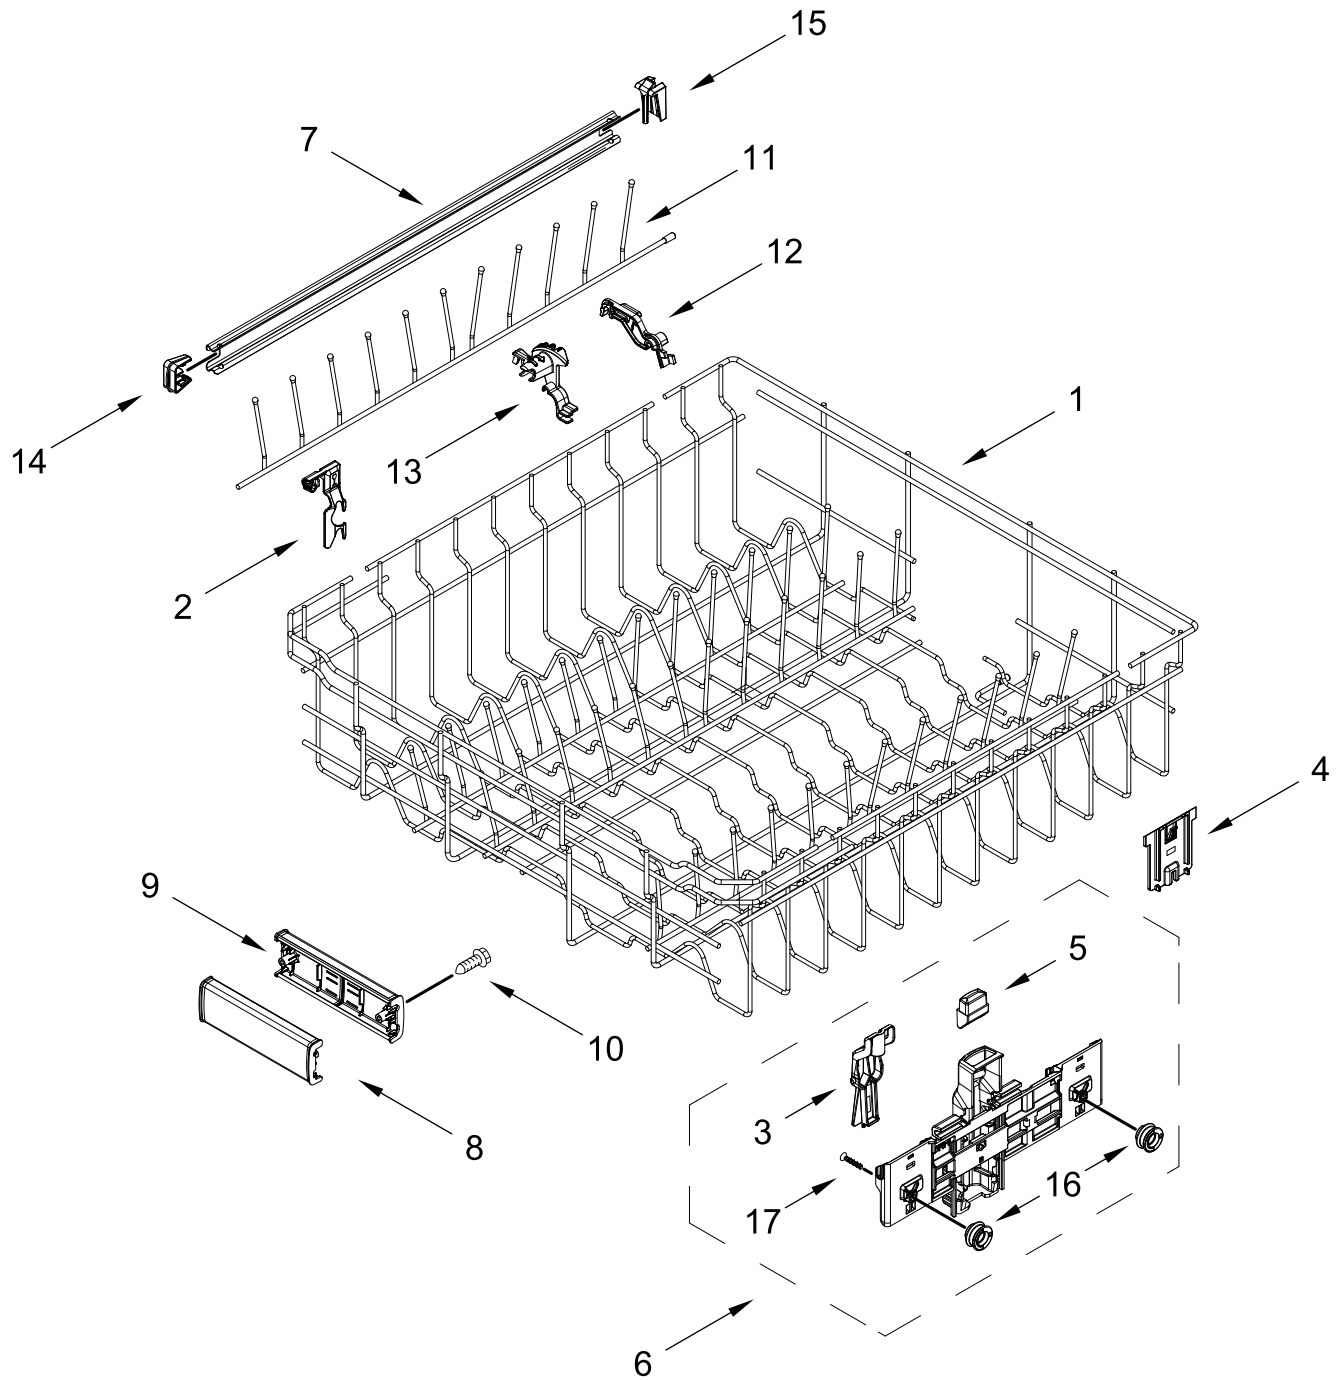

UPPER RACK AND TRACK PARTS

UPPER RACK AND TRACK PARTS

<u>Illus.</u> <u>No.</u>	<u>Part No.</u>	<u>Description</u>	<u>Illus.</u> <u>No.</u>	<u>Part No.</u>	<u>Description</u>	<u>Illus.</u> <u>No.</u>	<u>Part No.</u>	<u>Description</u>
1	W10847876	Dishrack, Upper	7	W11441109	Track, Dishrack	15	W11084872	Track Stop, Rear
2	W11310287	Clip, Stemware	8	W11268682	Handle, Dishrack Front	16	W11048221	Wheel
3	W11180178	Leveler, Adjuster Arm	9	W11268681	Handle, Dishrack Rear	17	W11376395	Screw
4	W11180605	Clip, Adjuster Arm	10	9741232	Screw			
5	W11267699	Button, Adjuster Arm	11	W11186528	Tine Row, Fold Down			
6		Adjustment Assembly	12	W11179753	Clip, Pivot			
	W11268090	Left Hand	13	W11179755	Positioner			
	W11268086	Right Hand	14	W11084874	Track Stop, Front