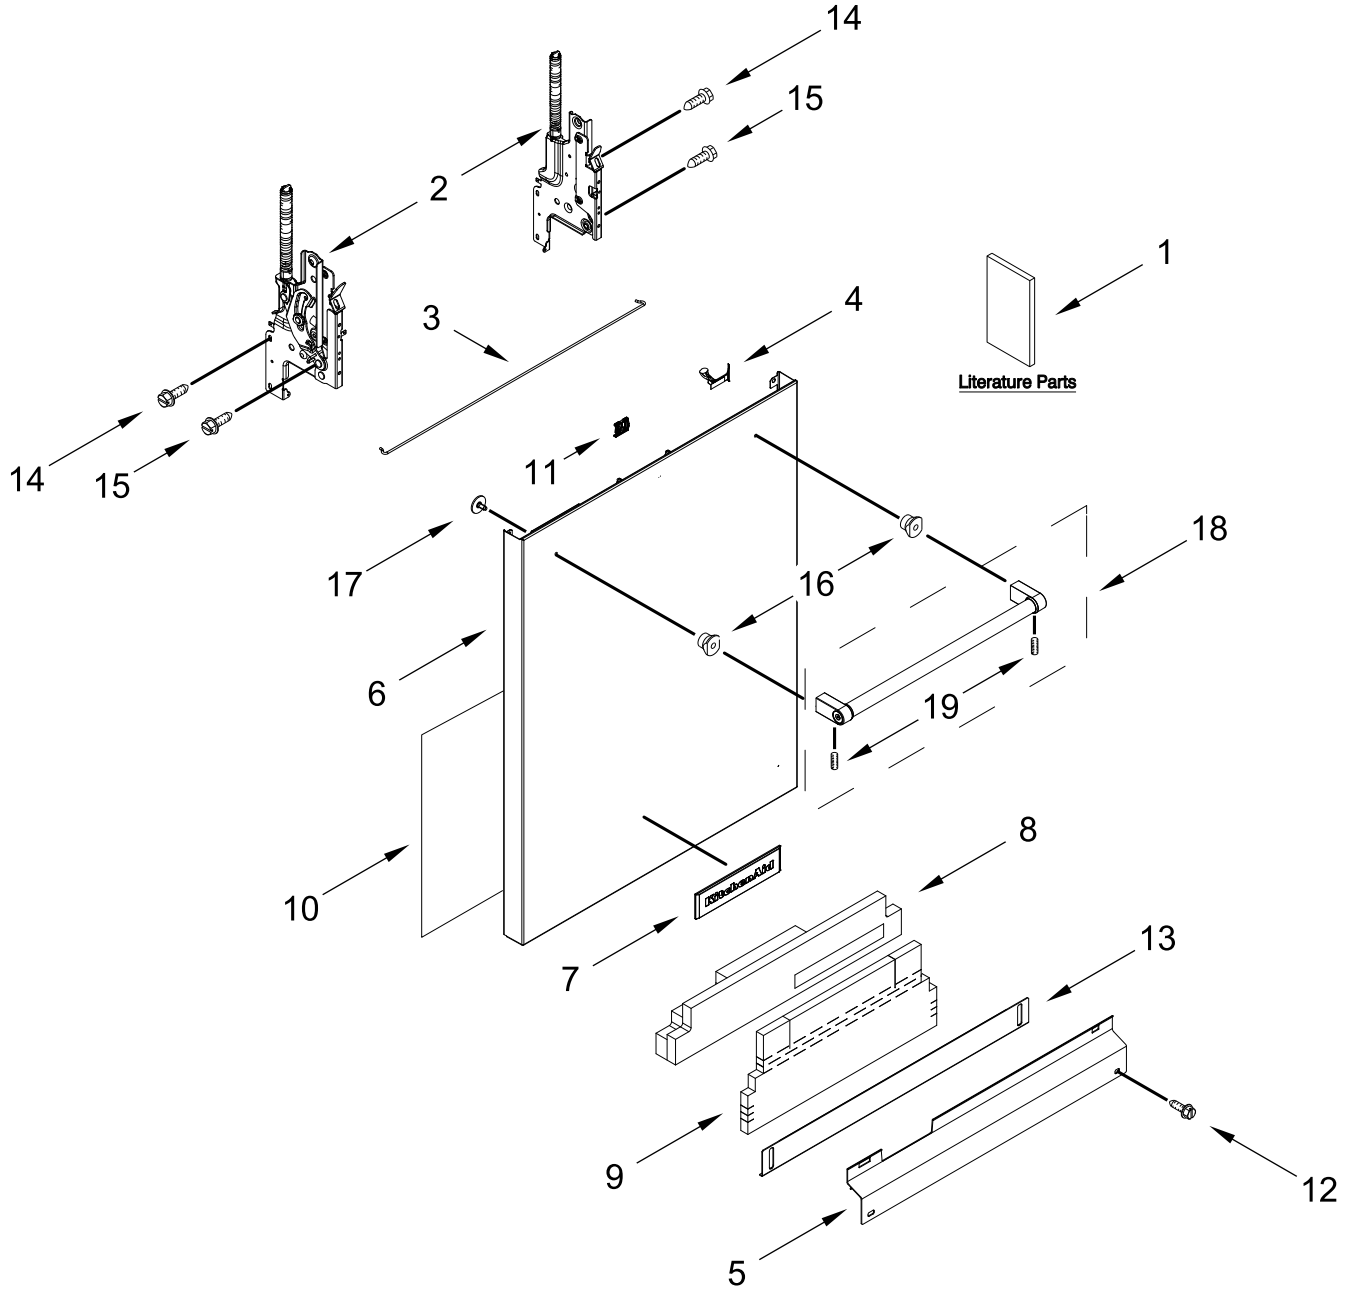

KitchenAid®

Dishwasher

MODELS:

KDTM405PPS1 (Stainless)

DOOR AND PANEL PARTS

DOOR AND PANEL PARTS

<u>Illus.</u> <u>No.</u>	<u>Part No.</u>	<u>Description</u>	<u>Illus.</u> <u>No.</u>	<u>Part No.</u>	<u>Description</u>	<u>Illus.</u> <u>No.</u>	<u>Part No.</u>	<u>Description</u>	
1		Literature Parts	6		Front Panel (Includes 4, 7 & 11)	13		Toe Panel	
	W11323304	Owners Manual		W11233283	Stainless		W11467733	Black	
	W11655303	Energy Guide		7	W10518673	Nameplate	14	W11364953	Screw
	W11366142	Tech Sheet		8	W10919858	Insulation, Multi-Layer	15	3400000	Screw
2		Arm, Hinge		9	W11038694	Insulation, Single Layer	16	W11049903	Stud, Mounting
	W11662392	Left Hand		10	W10919859	Insulation, Front Panel	17	W10316572	Screw
	W11662370	Right Hand		11	W10692757	Barrel Nut, Front Panel	18		Handle Assembly
3	W11377160	Cross Brace, Door		12	W11438978	Screw, Black		W11417401	Stainless
4	W11102920	Light Pipe					19	W10687133	Set Screw
5		Access Panel							
	W11108979	Black							

CONTROL PANEL AND INNER DOOR PARTS

CONTROL PANEL AND INNER DOOR PARTS

<u>Illus. No.</u>	<u>Part No.</u>	<u>Description</u>	<u>Illus. No.</u>	<u>Part No.</u>	<u>Description</u>	<u>Illus. No.</u>	<u>Part No.</u>	<u>Description</u>
1		Console Assembly (Includes Insert)	8	3400071	Screw	15	W11050927	Seal, Console/Door
	W11496608	Black	9	W10348409	Screw	16	W11088985	Hanger, Control
2	W11258418	Screw	10	W11098822	Inner Door Assembly	17	W11527847	Vent Assembly
3	W11336943	Jumper, Door	11	W11563231	Seal, Door Bottom	18	W11397505	Fuse, In-line
4	W10711884	Screw	12	W11649439	Wiring Harness, Main (Includes Thermostat & Fuse)	19	W10348408	Screw
5	W11091934	Latch Assembly (Includes Switch)	13	W11630926	Wiring Harness, Inner Door			
6	W11673342	Control, Electronic	14	W11092649	Dispenser Assembly			
7	W11025634	Bezel, Vent						