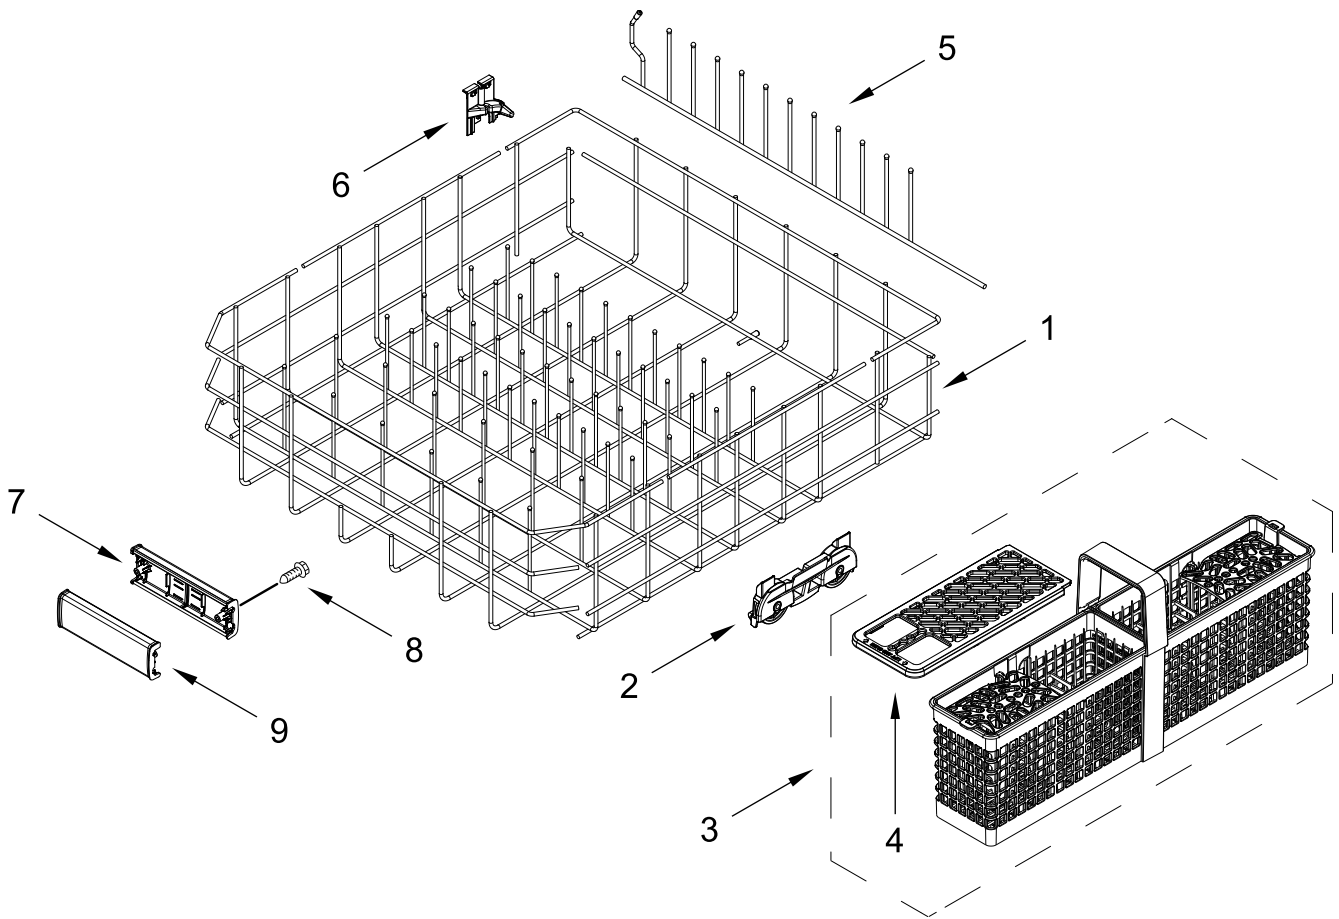

LOWER RACK PARTS

LOWER RACK PARTS

<u>Illus.</u> <u>No.</u>	<u>Part No.</u>	<u>Description</u>	<u>Illus.</u> <u>No.</u>	<u>Part No.</u>	<u>Description</u>	<u>Illus.</u> <u>No.</u>	<u>Part No.</u>	<u>Description</u>
1	W10525646	Dishrack, Lower	5	W10056272	Tine Row, Fold Down	8	9741232	Screw
2	W11133747	Wheel & Transport Assembly	6	W11268658	Retainer, Flex Row	9	W11392620	Handle, Dishrack Front
3	W11291798	Silverware Basket Assembly	7	W11268681	Handle, Dishrack Rear			
4	W11267718	Lid, Silverware Basket