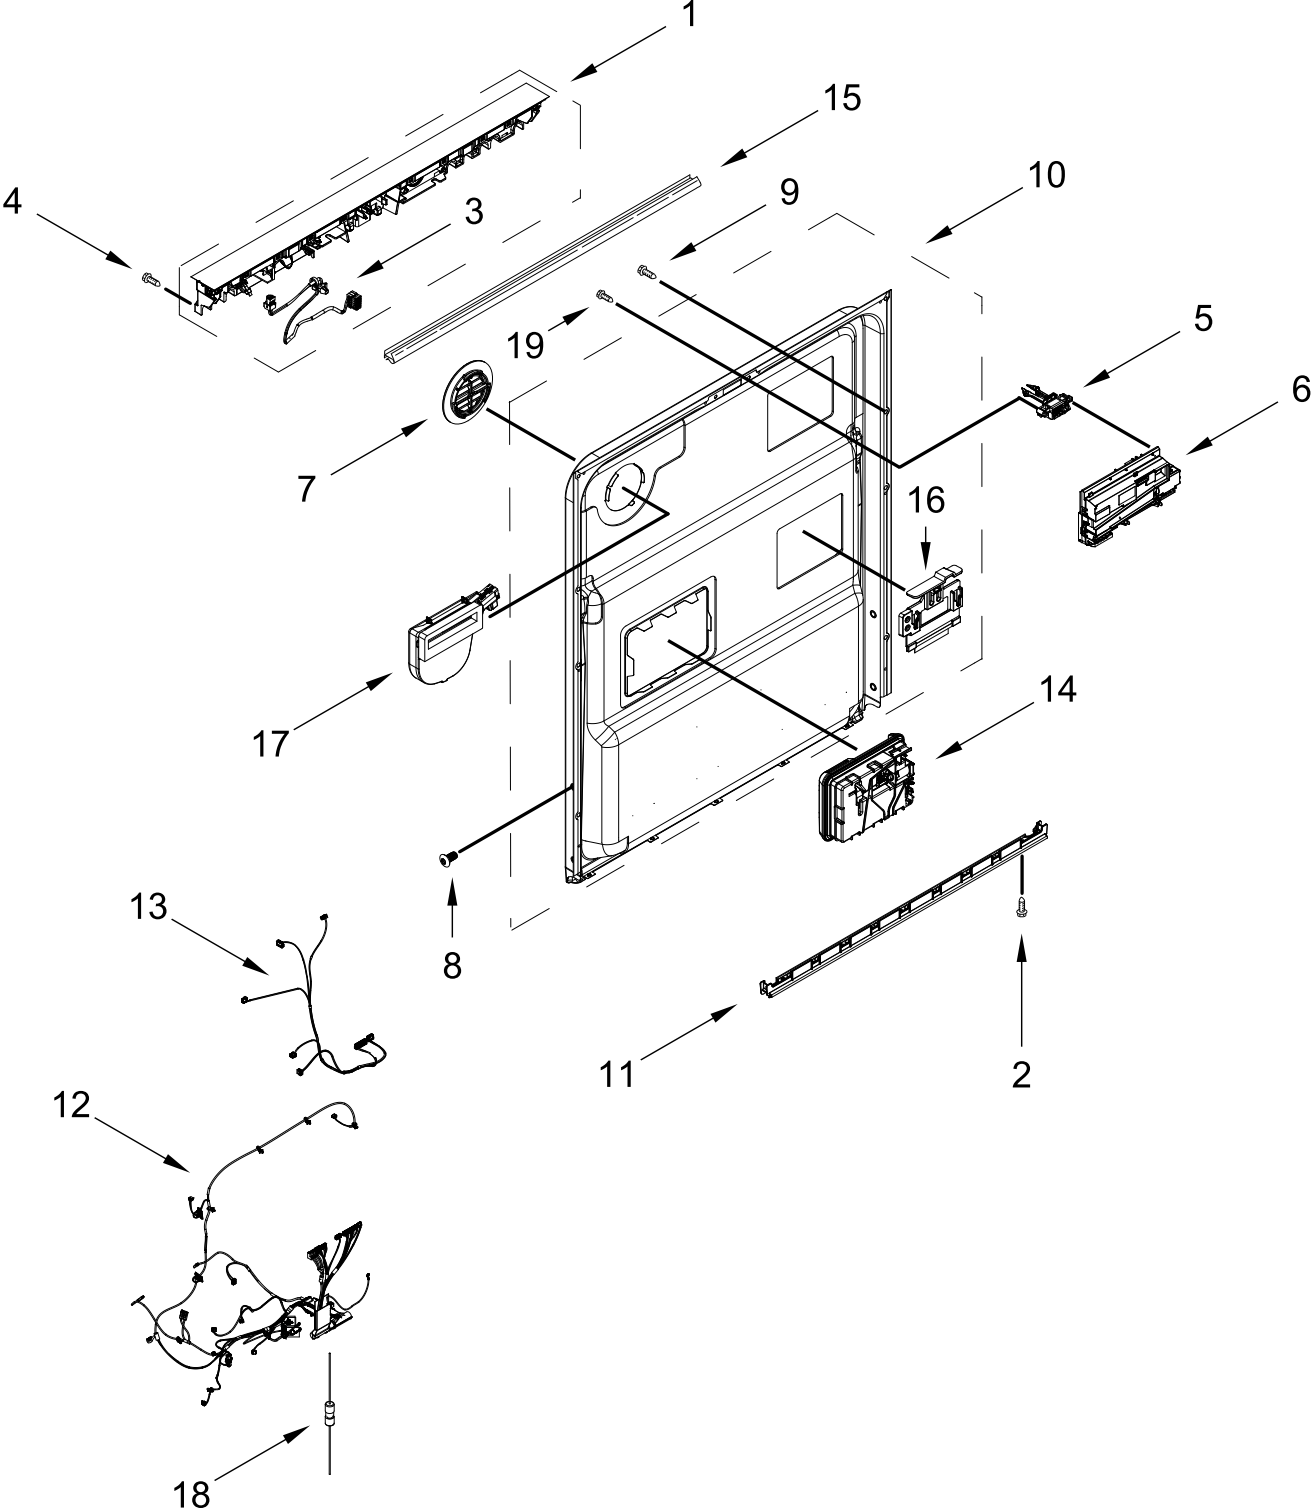

KitchenAid®

Dishwasher

MODELS:

KDTM405PPS1 (Stainless)

DOOR AND PANEL PARTS

DOOR AND PANEL PARTS

<u>Illus.</u> <u>No.</u>	<u>Part No.</u>	<u>Description</u>	<u>Illus.</u> <u>No.</u>	<u>Part No.</u>	<u>Description</u>	<u>Illus.</u> <u>No.</u>	<u>Part No.</u>	<u>Description</u>	
1		Literature Parts	6		Front Panel (Includes 4, 7 & 11)	13		Toe Panel	
	W11323304	Owners Manual		W11233283	Stainless		W11467733	Black	
	W11655303	Energy Guide		7	W10518673	Nameplate	14	W11364953	Screw
	W11366142	Tech Sheet		8	W10919858	Insulation, Multi-Layer	15	3400000	Screw
2		Arm, Hinge		9	W11038694	Insulation, Single Layer	16	W11049903	Stud, Mounting
	W11662392	Left Hand		10	W10919859	Insulation, Front Panel	17	W10316572	Screw
	W11662370	Right Hand		11	W10692757	Barrel Nut, Front Panel	18		Handle Assembly
3	W11377160	Cross Brace, Door		12	W11438978	Screw, Black		W11417401	Stainless
4	W11102920	Light Pipe					19	W10687133	Set Screw
5		Access Panel							
	W11108979	Black							

CONTROL PANEL AND INNER DOOR PARTS

CONTROL PANEL AND INNER DOOR PARTS

<u>Illus. No.</u>	<u>Part No.</u>	<u>Description</u>	<u>Illus. No.</u>	<u>Part No.</u>	<u>Description</u>	<u>Illus. No.</u>	<u>Part No.</u>	<u>Description</u>
1		Console Assembly (Includes Insert)	8	3400071	Screw	15	W11050927	Seal, Console/Door
	W11496608	Black	9	W10348409	Screw	16	W11088985	Hanger, Control
2	W11258418	Screw	10	W11098822	Inner Door Assembly	17	W11527847	Vent Assembly
3	W11336943	Jumper, Door	11	W11563231	Seal, Door Bottom	18	W11397505	Fuse, In-line
4	W10711884	Screw	12	W11649439	Wiring Harness, Main (Includes Thermostat & Fuse)	19	W10348408	Screw
5	W11091934	Latch Assembly (Includes Switch)	13	W11630926	Wiring Harness, Inner Door			
6	W11673342	Control, Electronic	14	W11092649	Dispenser Assembly			
7	W11025634	Bezel, Vent						