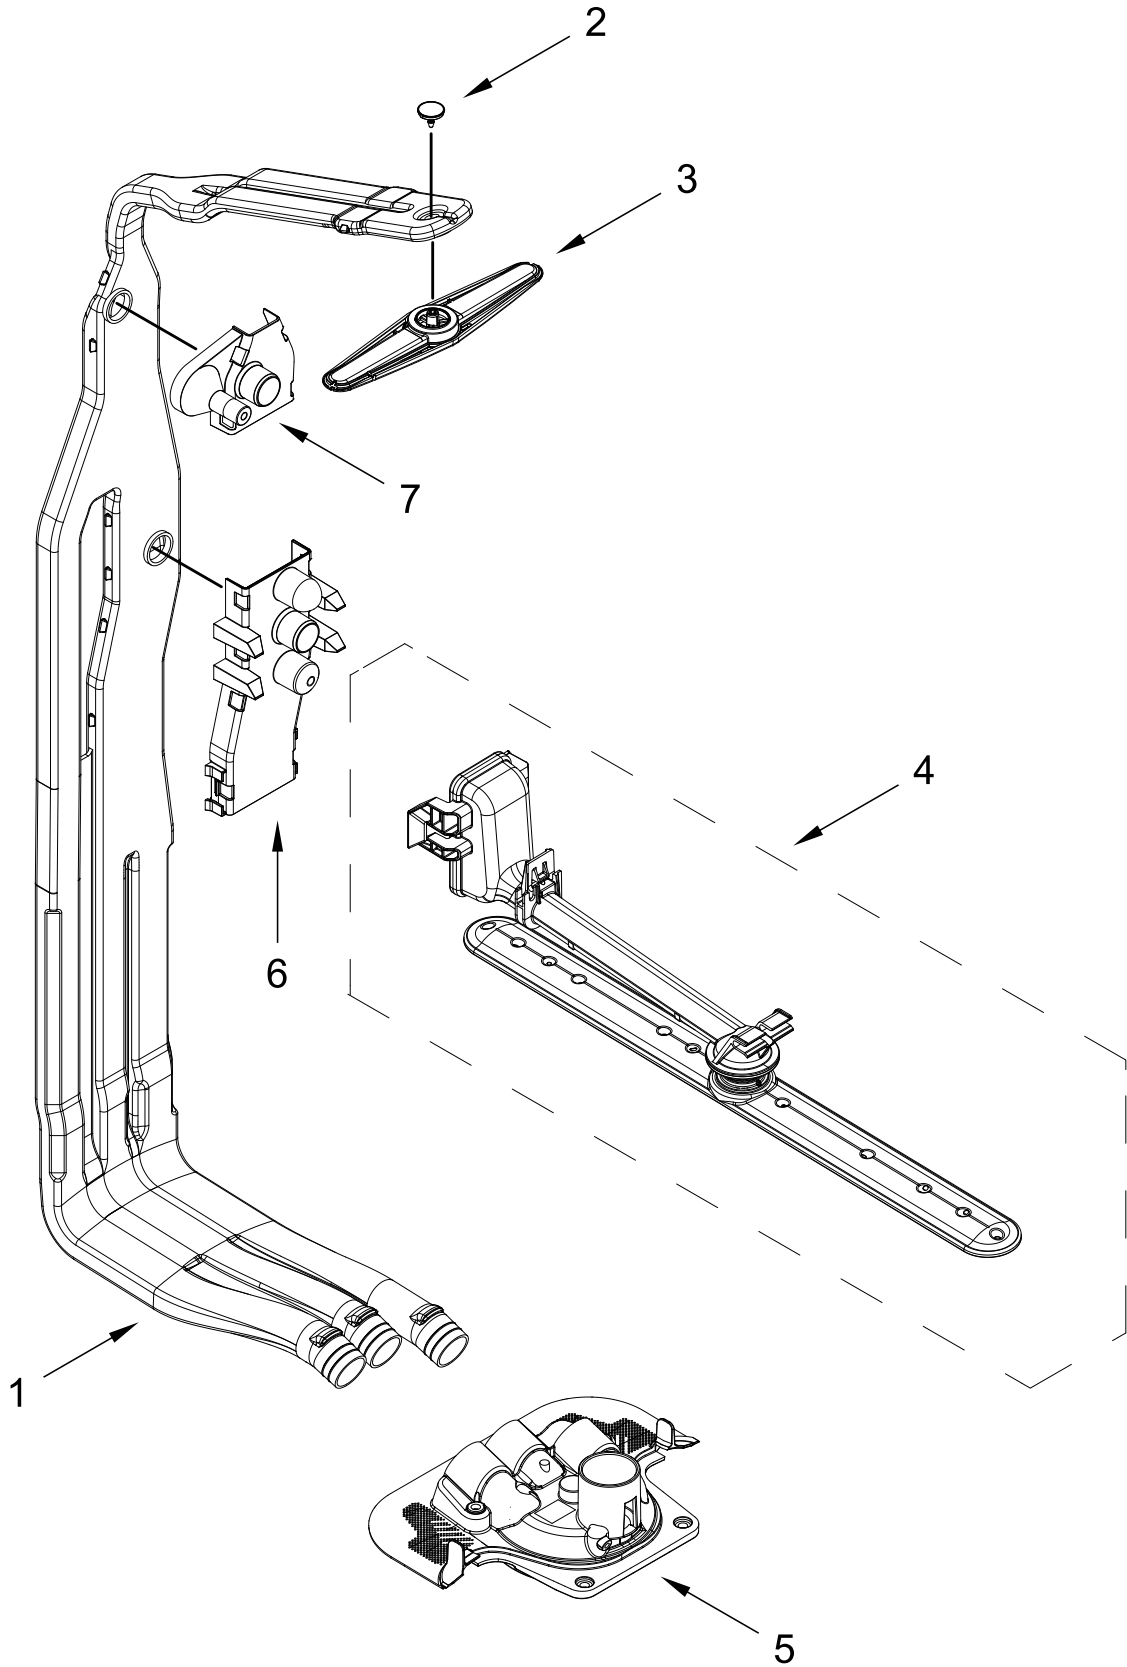

UPPER WASH AND RINSE PARTS

UPPER WASH AND RINSE PARTS

<u>Illus.</u> <u>No.</u>	<u>Part No.</u>	<u>Description</u>	<u>Illus.</u> <u>No.</u>	<u>Part No.</u>	<u>Description</u>	<u>Illus.</u> <u>No.</u>	<u>Part No.</u>	<u>Description</u>
1	W10872558	Feed Tube Assembly	4	W11174340	Upper Sprayarm Assembly	6	W10892836	Retainer, Docking (2nd Level)
2	W11039888	Retainer						
3	W11039869	Sprayarm, Third Level	5	W10903465	Cover, Diverter	7	W10892835	Retainer, Docking (3rd Level)