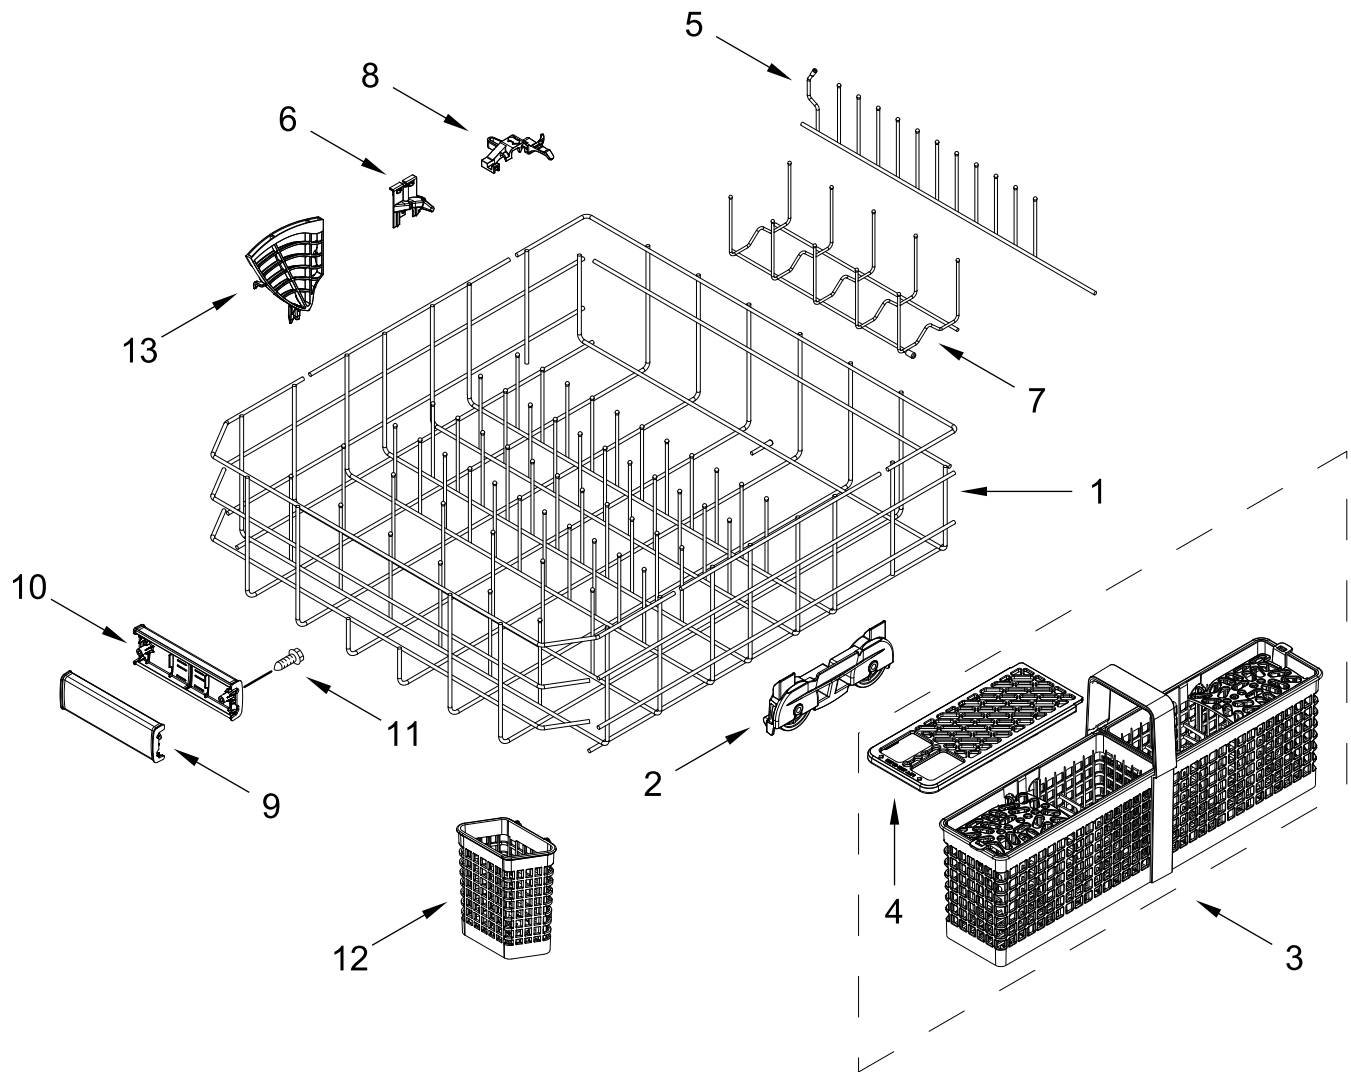

LOWER RACK PARTS

LOWER RACK PARTS

<u>Illus.</u> <u>No.</u>	<u>Part No.</u>	<u>Description</u>	<u>Illus.</u> <u>No.</u>	<u>Part No.</u>	<u>Description</u>	<u>Illus.</u> <u>No.</u>	<u>Part No.</u>	<u>Description</u>
1	W11224324	Dishrack, Lower	6	W11268658	Retainer, Flex Row	10	W11268681	Handle, Dishrack Rear
2	W11133746	Wheel & Transport Assembly	7	W11505859	Tine Row, Sliding	11	9741232	Screw
3	W11291798	Silverware Basket Assembly	8	W11409979	Retainer, Sliding Tine Row	12	W11267721	Utensil Basket
4	W11267718	Lid, Silverware Basket	9	W11392620	Handle, Dishrack Front	13	W11267722	Knife Holder
5	W10056272	Tine Row, Fold Down