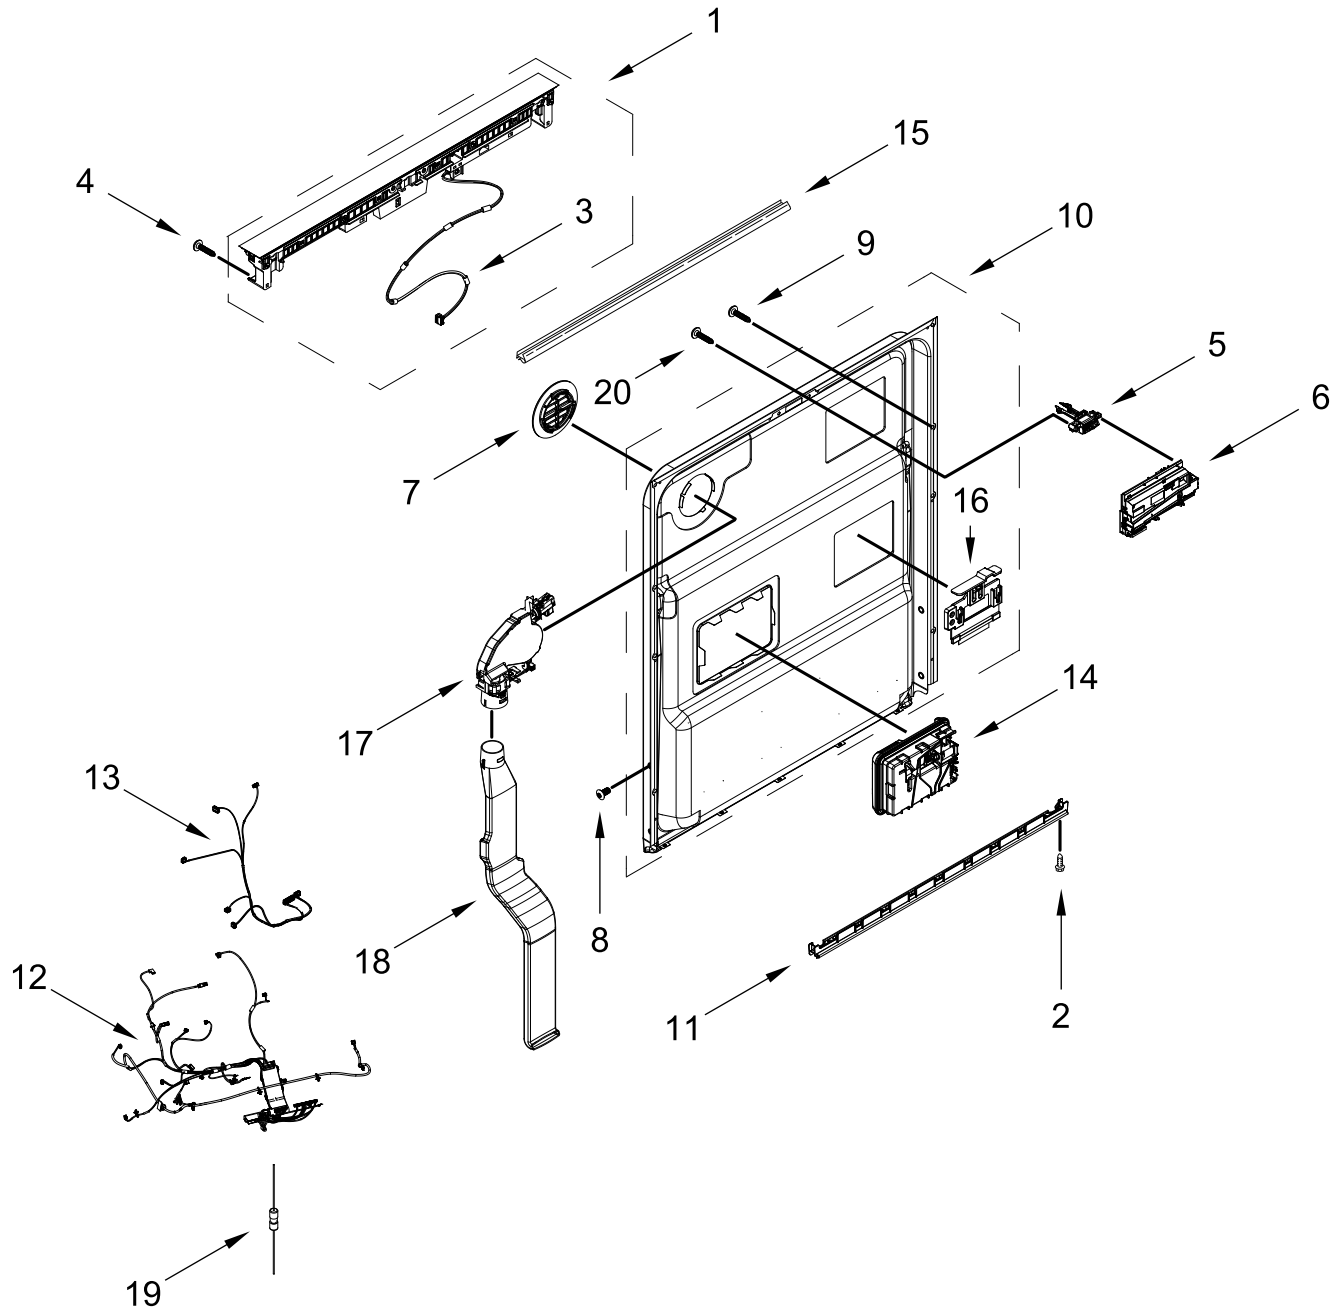

KitchenAid®

Dishwasher

MODELS:

KDTM804KPS3 (Stainless)

KDTM804KBS3 (Black Stainless)

DOOR AND PANEL PARTS

DOOR AND PANEL PARTS

<u>Illus.</u> <u>No.</u>	<u>Part No.</u>	<u>Description</u>	<u>Illus.</u> <u>No.</u>	<u>Part No.</u>	<u>Description</u>	<u>Illus.</u> <u>No.</u>	<u>Part No.</u>	<u>Description</u>
1		Literature Parts	6		Front Panel (Includes 4, 7 & 11)	13		Toe Panel
	W11323304	Owners Manual					W11467733	Black
	W11650512	Energy Guide		W11684946	Stainless	14	W11364953	Screw
	W11366142	Tech Sheet		W11233297	Black Stainless	15	3400000	Screw
2		Arm, Hinge	7	W10518673	Nameplate	16	W11049903	Stud, Mounting
	W11662392	Left Hand	8	W10919858	Insulation, Multi-Layer	17	W10316572	Screw
	W11662370	Right Hand	9	W11038694	Insulation, Single Layer	18		Handle Assembly
3	W11377160	Cross Brace, Door					W11417401	Stainless
4	W11102920	Light Pipe	10	W10919859	Insulation, Front Panel	19	W10687133	Set Screw
5		Access Panel	11	W10692757	Barrel Nut, Front Panel			
	W11108979	Black	12	W11438978	Screw, Black			

CONTROL PANEL AND INNER DOOR PARTS

CONTROL PANEL AND INNER DOOR PARTS

<u>Illus.</u> <u>No.</u>	<u>Part No.</u>	<u>Description</u>	<u>Illus.</u> <u>No.</u>	<u>Part No.</u>	<u>Description</u>	<u>Illus.</u> <u>No.</u>	<u>Part No.</u>	<u>Description</u>
1		Console Assembly (Includes Insert)	8	3400071	Screw	15	W11050927	Seal, Console/Door
	W11496609	Black	9	W10348409	Screw	16	W11088985	Hanger, Control
2	W11258418	Screw	10	W11098822	Inner Door Assembly	17	W11038720	Vent Assembly (Includes Fan)
3	W11336943	Jumper, Door	11	W11563231	Seal, Door Bottom	18	W11038734	Duct, Vent
4	W10711884	Screw	12	W11649440	Wiring Harness, Main (Includes Thermostat & Fuse)	19	W11397505	Fuse, In-line
5	W11091934	Latch Assembly (Includes Switch)	13	W11084867	Wiring Harness, Inner Door	20	W10348408	Screw
6	W11524497	Control, Electronic	14	W11092649	Dispenser Assembly			
7	W11025634	Bezel, Vent (Also Order Gasket)						