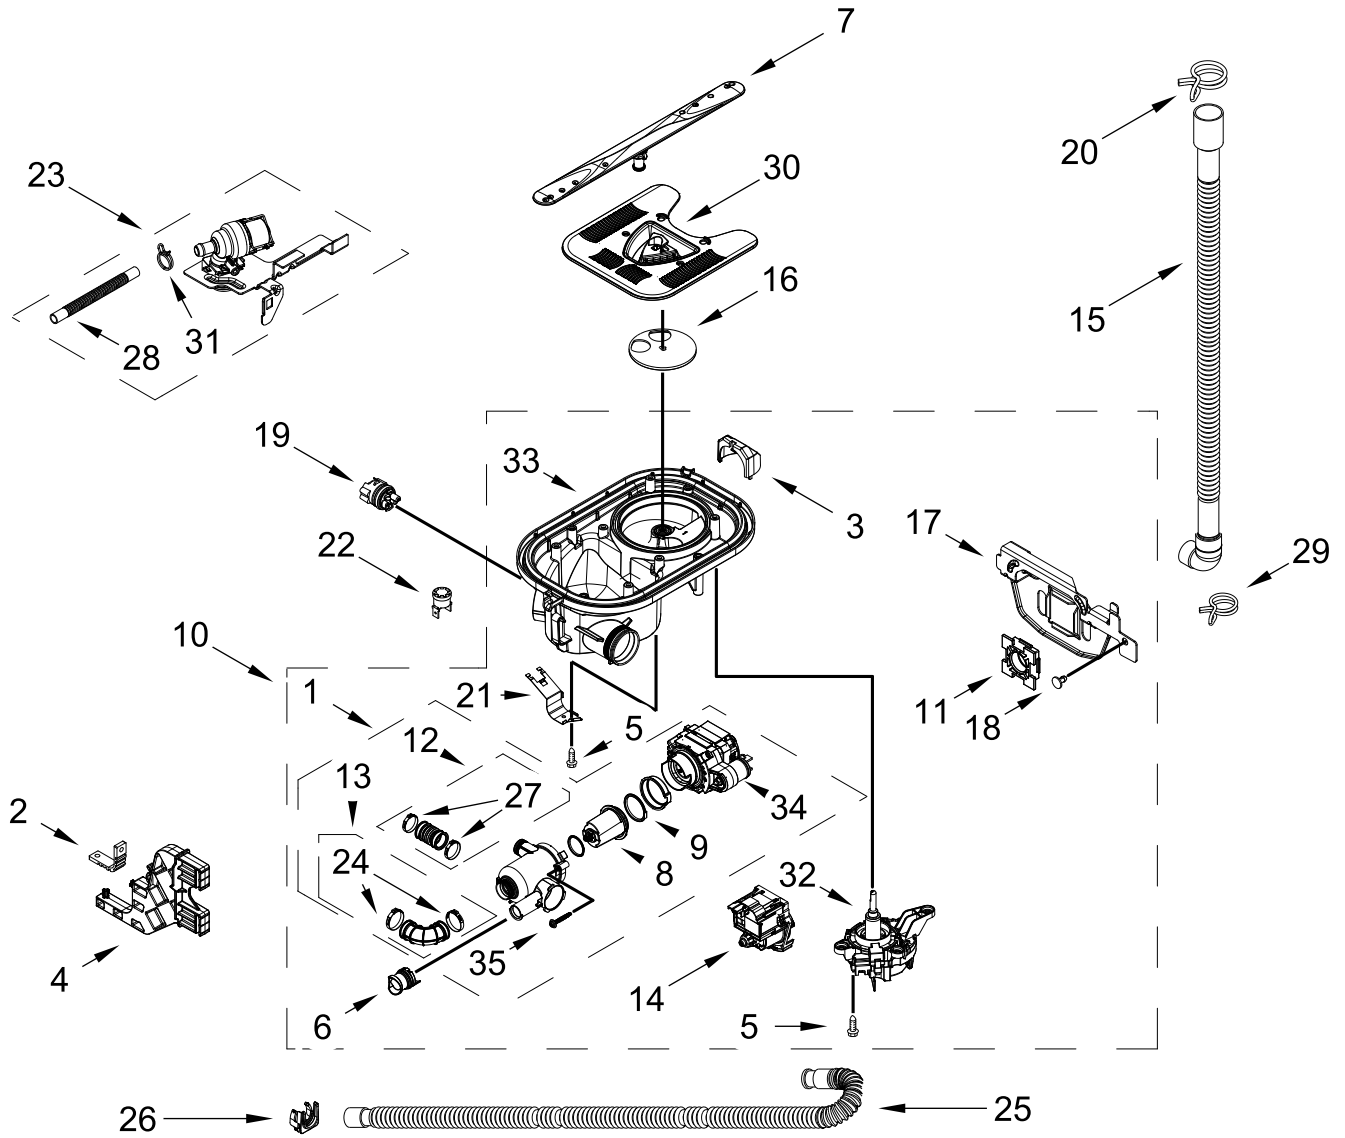

PUMP, WASHARM AND MOTOR PARTS

PUMP, WASHARM AND MOTOR PARTS

<u>Illus. No.</u>	<u>Part No.</u>	<u>Description</u>	<u>Illus. No.</u>	<u>Part No.</u>	<u>Description</u>	<u>Illus. No.</u>	<u>Part No.</u>	<u>Description</u>
1	W11122133	Pump Assembly	13	W10900387	Hose, Suction	24	W11122851	Clamp, Hose
2	W11294352	Isolator, Front Motor	14	W11035709	Motor, Drain	25	W11036161	Hose
3	W10891545	Diffuser, Inlet	15	W11131184	Hose, Drain	26	W11036143	Clip, Hose
4	W11294350	Hanger, Front Motor	16	W10903468	Disc, Diverter	27	W10466656	Clamp, Hose
5	9741232	Screw	17	W11025963	Bracket, Rear Motor	28	W11036287	Hose, Inlet
6	W10891547	Check Valve, Drain	18	W11418271	Fastener	29	W11236576	Clamp, Hose
7	W11048456	Wash Arm Assembly	19	W11126174	Indicator, Optical Wash	30	W11039864	Grate
8	W11108699	Filter Assembly	20	370445	Clamp, Hose	31	371505	Clamp, Hose
9	W10380239	Ring, Volute	21	W11163419	Bracket, Thermostat	32		Diverter Valve Motor (Not Serviced)
10	W11345228	Motor & Sump Assembly	22	W11193089	Thermostat (Included with Main Wiring Harness)	33	W11034556	Sump (includes Seal and Diverter)
11	W11036663	Isolator, Rear Motor	23	W11025970	Fill Valve Assembly	34	W10753070	Capacitor
12	W11250985	Hose, Pressure				35	W10467002	Screw