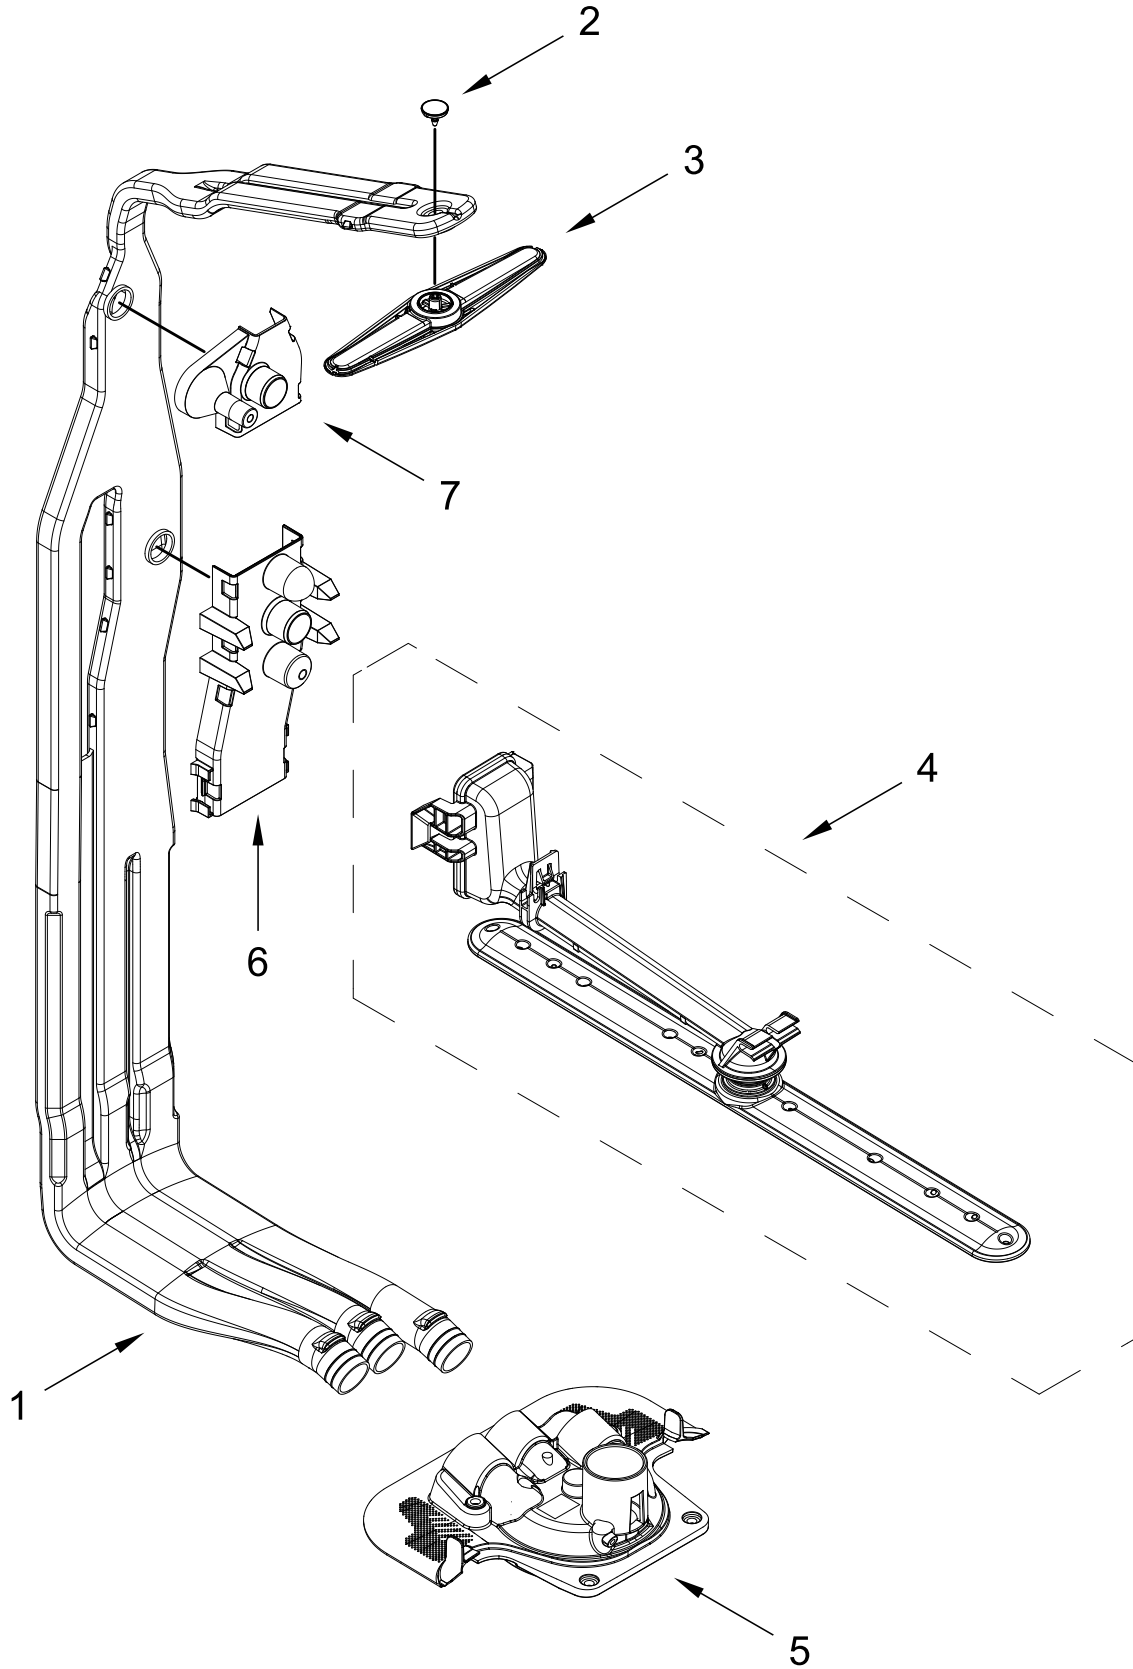

UPPER WASH AND RINSE PARTS

UPPER WASH AND RINSE PARTS

<u>Illus.</u> <u>No.</u>	<u>Part No.</u>	<u>Description</u>	<u>Illus.</u> <u>No.</u>	<u>Part No.</u>	<u>Description</u>	<u>Illus.</u> <u>No.</u>	<u>Part No.</u>	<u>Description</u>
1	W10872558	Feed Tube Assembly	4	W11174340	Upper Sprayarm Assembly	6	W10892836	Retainer, Docking (2nd Level)
2	W11039888	Retainer	5	W10903465	Cover, Diverter	7	W10892835	Retainer, Docking (3rd Level)
3	W11039869	Sprayarm, Third Level