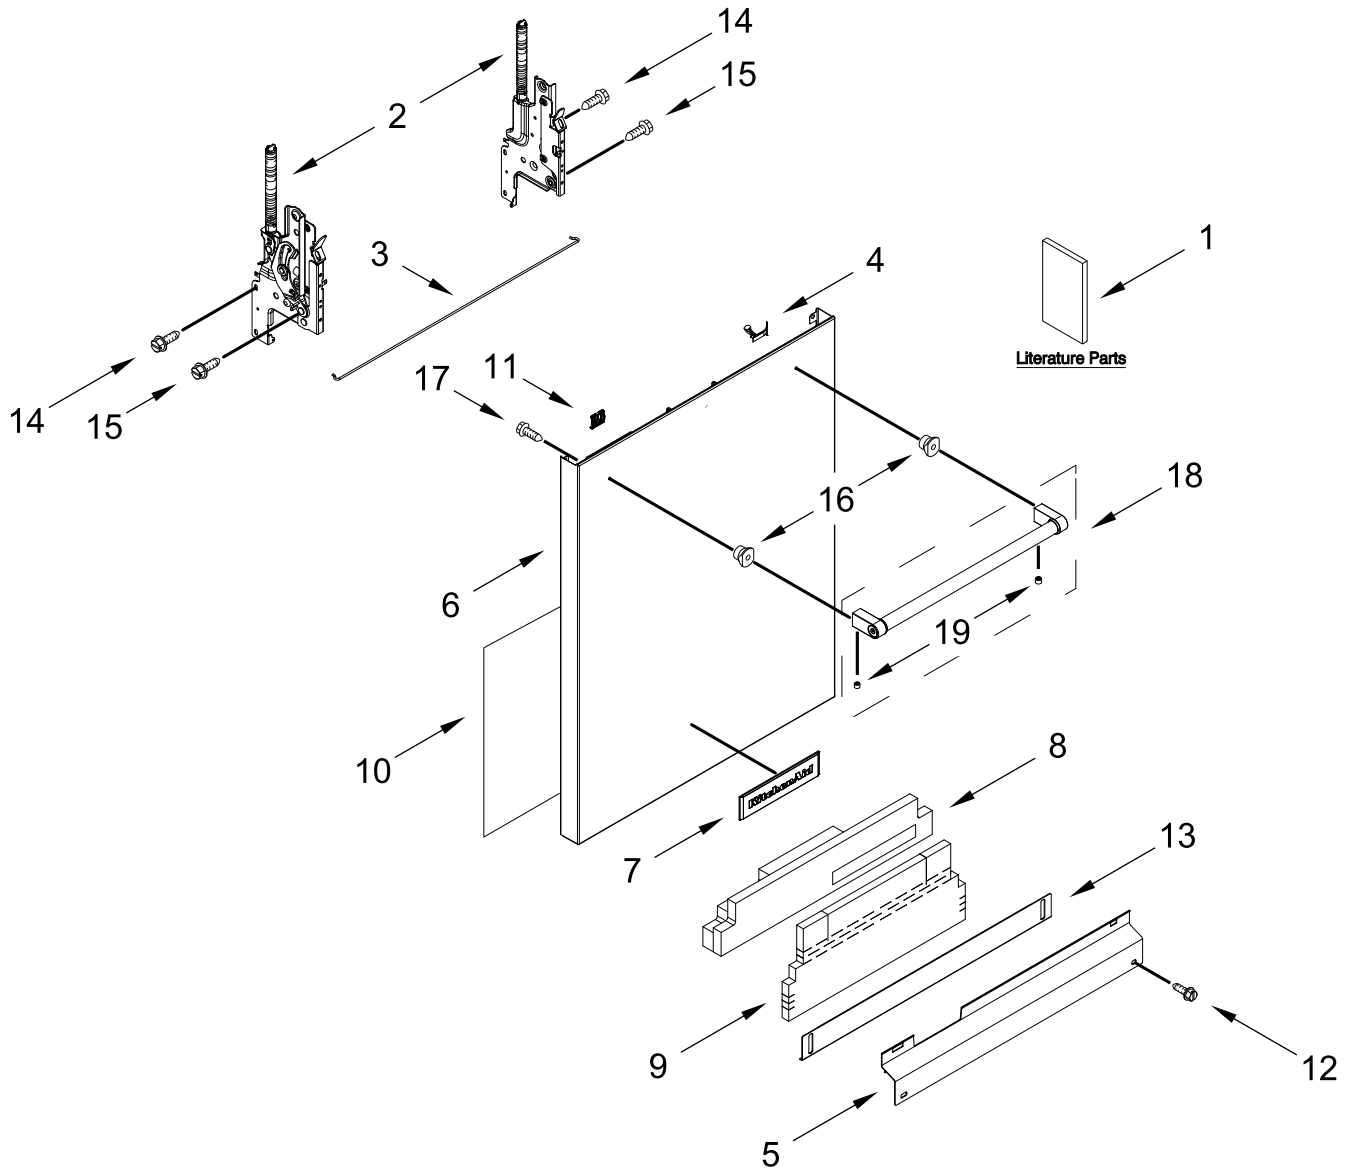

KitchenAid®

Dishwasher

MODELS:

KDTM804KPS3 (Stainless)

KDTM804KBS3 (Black Stainless)

DOOR AND PANEL PARTS

DOOR AND PANEL PARTS

<u>Illus.</u> <u>No.</u>	<u>Part No.</u>	<u>Description</u>	<u>Illus.</u> <u>No.</u>	<u>Part No.</u>	<u>Description</u>	<u>Illus.</u> <u>No.</u>	<u>Part No.</u>	<u>Description</u>
1		Literature Parts	6		Front Panel (Includes 4, 7 & 11)	13		Toe Panel
	W11323304	Owners Manual					W11467733	Black
	W11650512	Energy Guide		W11684946	Stainless	14	W11364953	Screw
	W11366142	Tech Sheet		W11233297	Black Stainless	15	3400000	Screw
2		Arm, Hinge	7	W10518673	Nameplate	16	W11049903	Stud, Mounting
	W11662392	Left Hand	8	W10919858	Insulation, Multi-Layer	17	W10316572	Screw
	W11662370	Right Hand	9	W11038694	Insulation, Single Layer	18		Handle Assembly
3	W11377160	Cross Brace, Door					W11417401	Stainless
4	W11102920	Light Pipe	10	W10919859	Insulation, Front Panel	19	W10687133	Set Screw
5		Access Panel	11	W10692757	Barrel Nut, Front Panel			
	W11108979	Black	12	W11438978	Screw, Black			

CONTROL PANEL AND INNER DOOR PARTS

CONTROL PANEL AND INNER DOOR PARTS

<u>Illus.</u> <u>No.</u>	<u>Part No.</u>	<u>Description</u>	<u>Illus.</u> <u>No.</u>	<u>Part No.</u>	<u>Description</u>	<u>Illus.</u> <u>No.</u>	<u>Part No.</u>	<u>Description</u>
1		Console Assembly (Includes Insert)	8	3400071	Screw	15	W11050927	Seal, Console/Door
	W11496609	Black	9	W10348409	Screw	16	W11088985	Hanger, Control
2	W11258418	Screw	10	W11098822	Inner Door Assembly	17	W11038720	Vent Assembly (Includes Fan)
3	W11336943	Jumper, Door	11	W11563231	Seal, Door Bottom	18	W11038734	Duct, Vent
4	W10711884	Screw	12	W11649440	Wiring Harness, Main (Includes Thermostat & Fuse)	19	W11397505	Fuse, In-line
5	W11091934	Latch Assembly (Includes Switch)	13	W11084867	Wiring Harness, Inner Door	20	W10348408	Screw
6	W11524497	Control, Electronic	14	W11092649	Dispenser Assembly			
7	W11025634	Bezel, Vent (Also Order Gasket)						