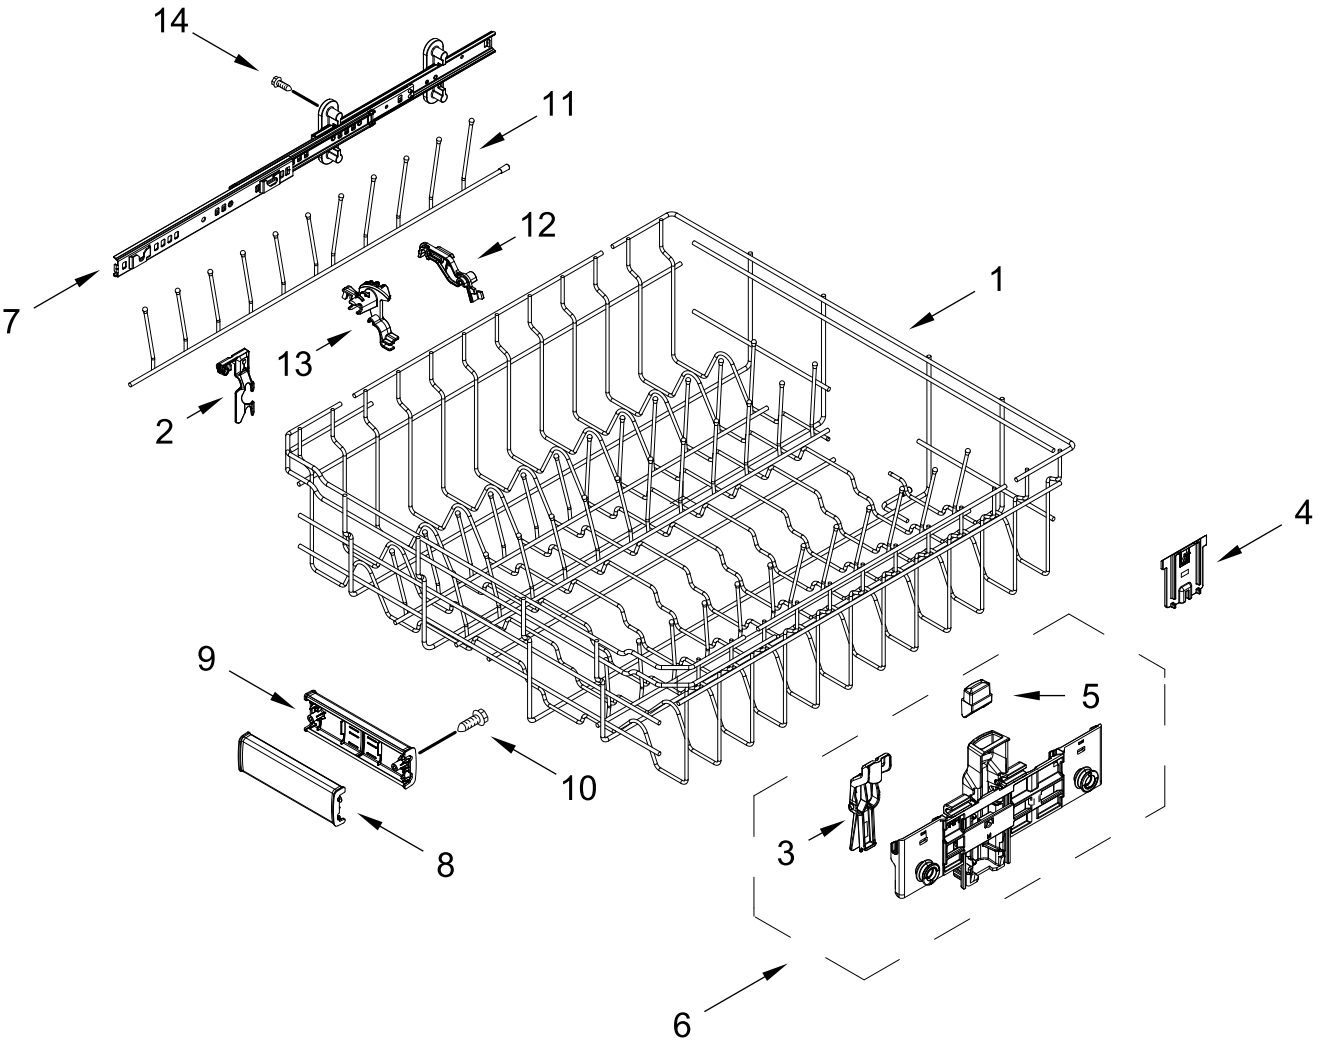

TUB AND FRAME PARTS

TUB AND FRAME PARTS

<u>Illus.</u> <u>No.</u>	<u>Part No.</u>	<u>Description</u>	<u>Illus.</u> <u>No.</u>	<u>Part No.</u>	<u>Description</u>	<u>Illus.</u> <u>No.</u>	<u>Part No.</u>	<u>Description</u>
1	W11120458	Tub Assembly (includes gasket)	13	W11036170	Float Switch	24	W11362500	Miscellaneous Parts Bag (Contains 2 Screws, 2 Clamps, & 2 Brackets)
2	W11226744	Base, Terminal Box	14	W11184083	Plug, Tub			
3	W11035860	Gasket, Tub	15	W11429970	Water Inlet Assembly	25	W11536143	Heater Element Assembly
4	W11429974	Nut, Water Inlet	16	W11455395	Leg, Leveling	26	3400892	Screw
5	W11090487	Strike, Latch	17	3378128	Washer, Pronged Cup			
6	W11296374	Screw	18	3400014	Screw, Grounding			
7	W11165091	Seal, Cabinet	19	W10277003	Screw			
8	W11025993	Drip Tray	20	W11226746	Cover, Terminal Box			
9	W11025986	Funnel, Overfill Protection	21		Side Support, Tub			
10	W11025988	Funnel Extension		W10920122	Left Hand			
11	8269145	Bracket, Undercounter		W10920120	Right Hand			
12	W11165093	Cover, Tub Corner	22	W11221921	Shield, Tub Sound			
			23	W11132441	Terminal Block			

UPPER RACK AND TRACK PARTS

UPPER RACK AND TRACK PARTS

<u>Illus.</u> <u>No.</u>	<u>Part No.</u>	<u>Description</u>	<u>Illus.</u> <u>No.</u>	<u>Part No.</u>	<u>Description</u>	<u>Illus.</u> <u>No.</u>	<u>Part No.</u>	<u>Description</u>
1	W10847876	Dishrack, Upper	7		Track, Assembly	13	W11179755	Positioner
2	W11310287	Clip, Stemware		W11212732	Left Hand	14	W11170270	Screw
3	W11180178	Leveler, Adjuster Arm		W11212734	Right Hand			
4	W11180605	Clip, Adjuster Arm	8	W11268682	Handle, Dishrack Front			
5	W11267699	Button, Adjuster Arm	9	W11268681	Handle, Dishrack Rear			
6		Adjustment Assembly	10	9741232	Screw			
	W11268082	Left Hand	11	W11186528	Tine Row, Fold Down			
	W11268078	Right Hand	12	W11179753	Clip, Pivot			