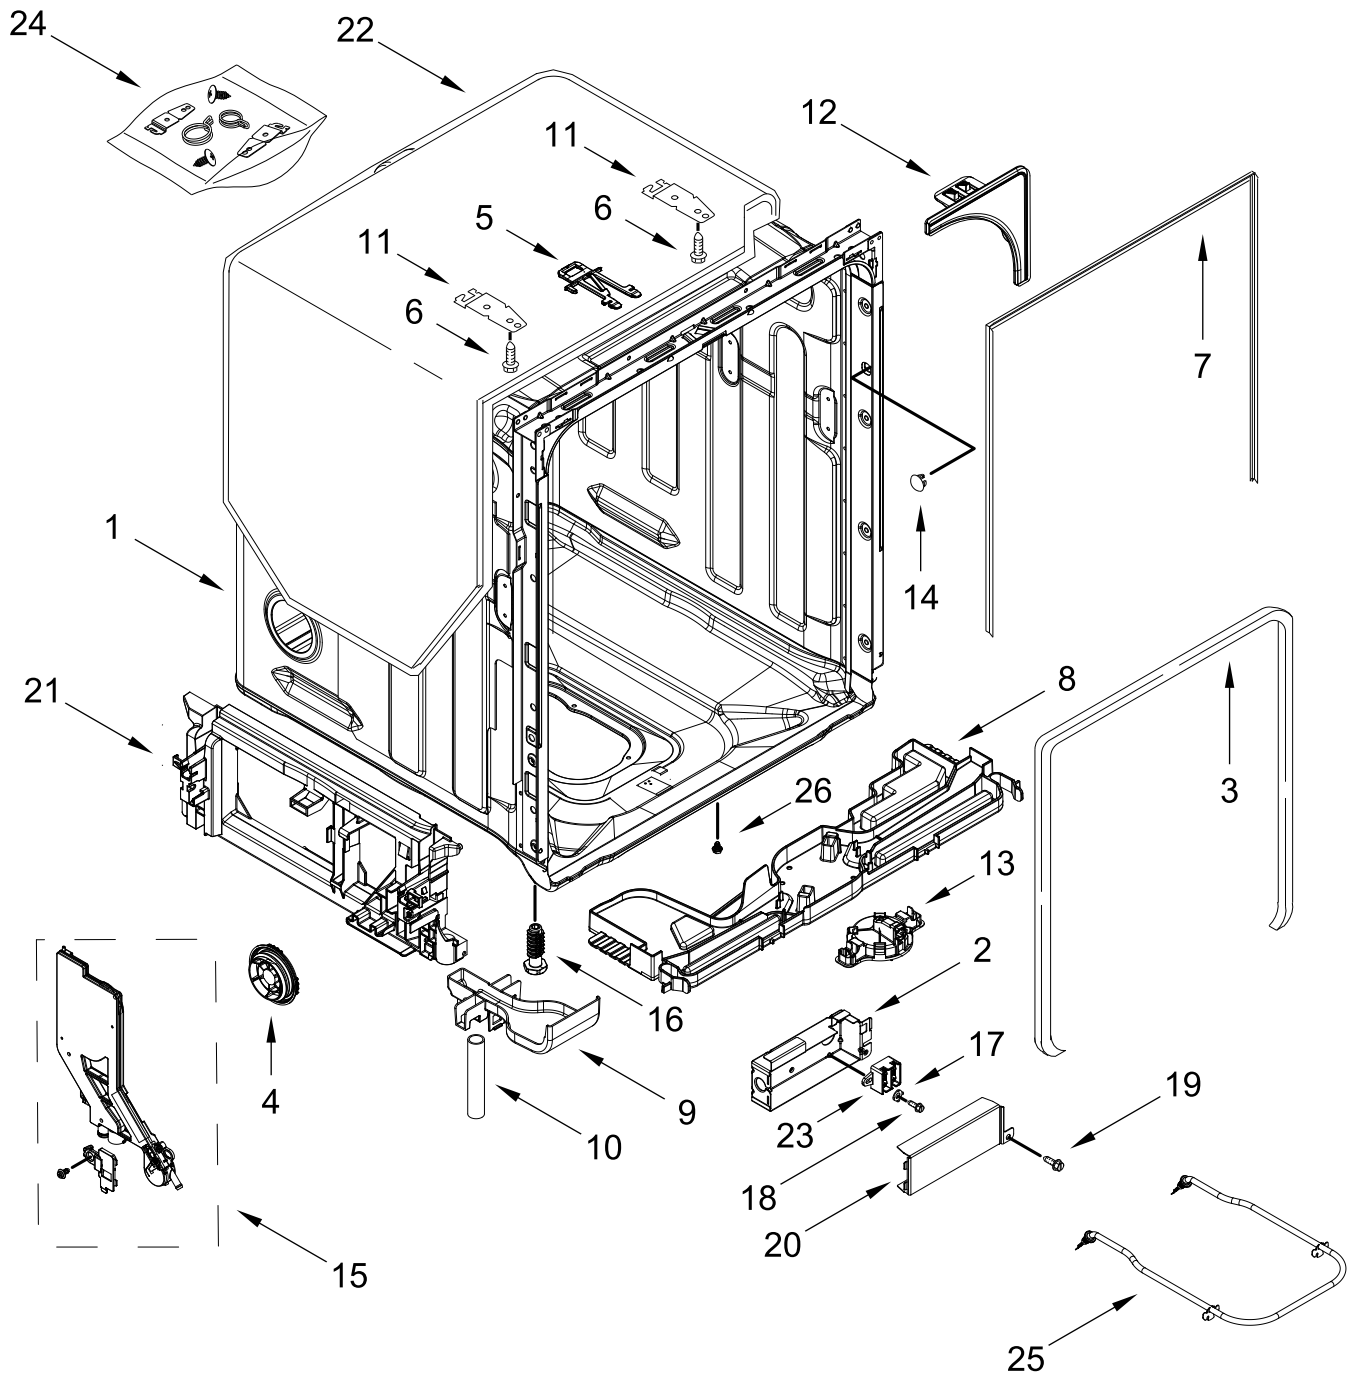

TUB AND FRAME PARTS

TUB AND FRAME PARTS

<u>Illus.</u> <u>No.</u>	<u>Part No.</u>	<u>Description</u>	<u>Illus.</u> <u>No.</u>	<u>Part No.</u>	<u>Description</u>	<u>Illus.</u> <u>No.</u>	<u>Part No.</u>	<u>Description</u>
1	W11120458	Tub Assembly (includes gasket)	13	W11036170	Float Switch	24	W11362500	Miscellaneous Parts Bag (Contains 2 Screws, 2 Clamps, & 2 Brackets)
2	W11226744	Base, Terminal Box	14	W11184083	Plug, Tub			
3	W11035860	Gasket, Tub	15	W11429970	Water Inlet Assembly	25	W11536143	Heater Element Assembly
4	W11429974	Nut, Water Inlet	16	W11455395	Leg, Leveling	26	3400892	Screw
5	W11090487	Strike, Latch	17	3378128	Washer, Pronged Cup			
6	W11296374	Screw	18	3400014	Screw, Grounding			
7	W11165091	Seal, Cabinet	19	W10277003	Screw			
8	W11025993	Drip Tray	20	W11226746	Cover, Terminal Box			
9	W11025986	Funnel, Overfill Protection	21		Side Support, Tub			
10	W11025988	Funnel Extension		W10920122	Left Hand			
11	8269145	Bracket, Undercounter		W10920120	Right Hand			
12	W11165093	Cover, Tub Corner	22	W11221921	Shield, Tub Sound			
			23	W11132441	Terminal Block