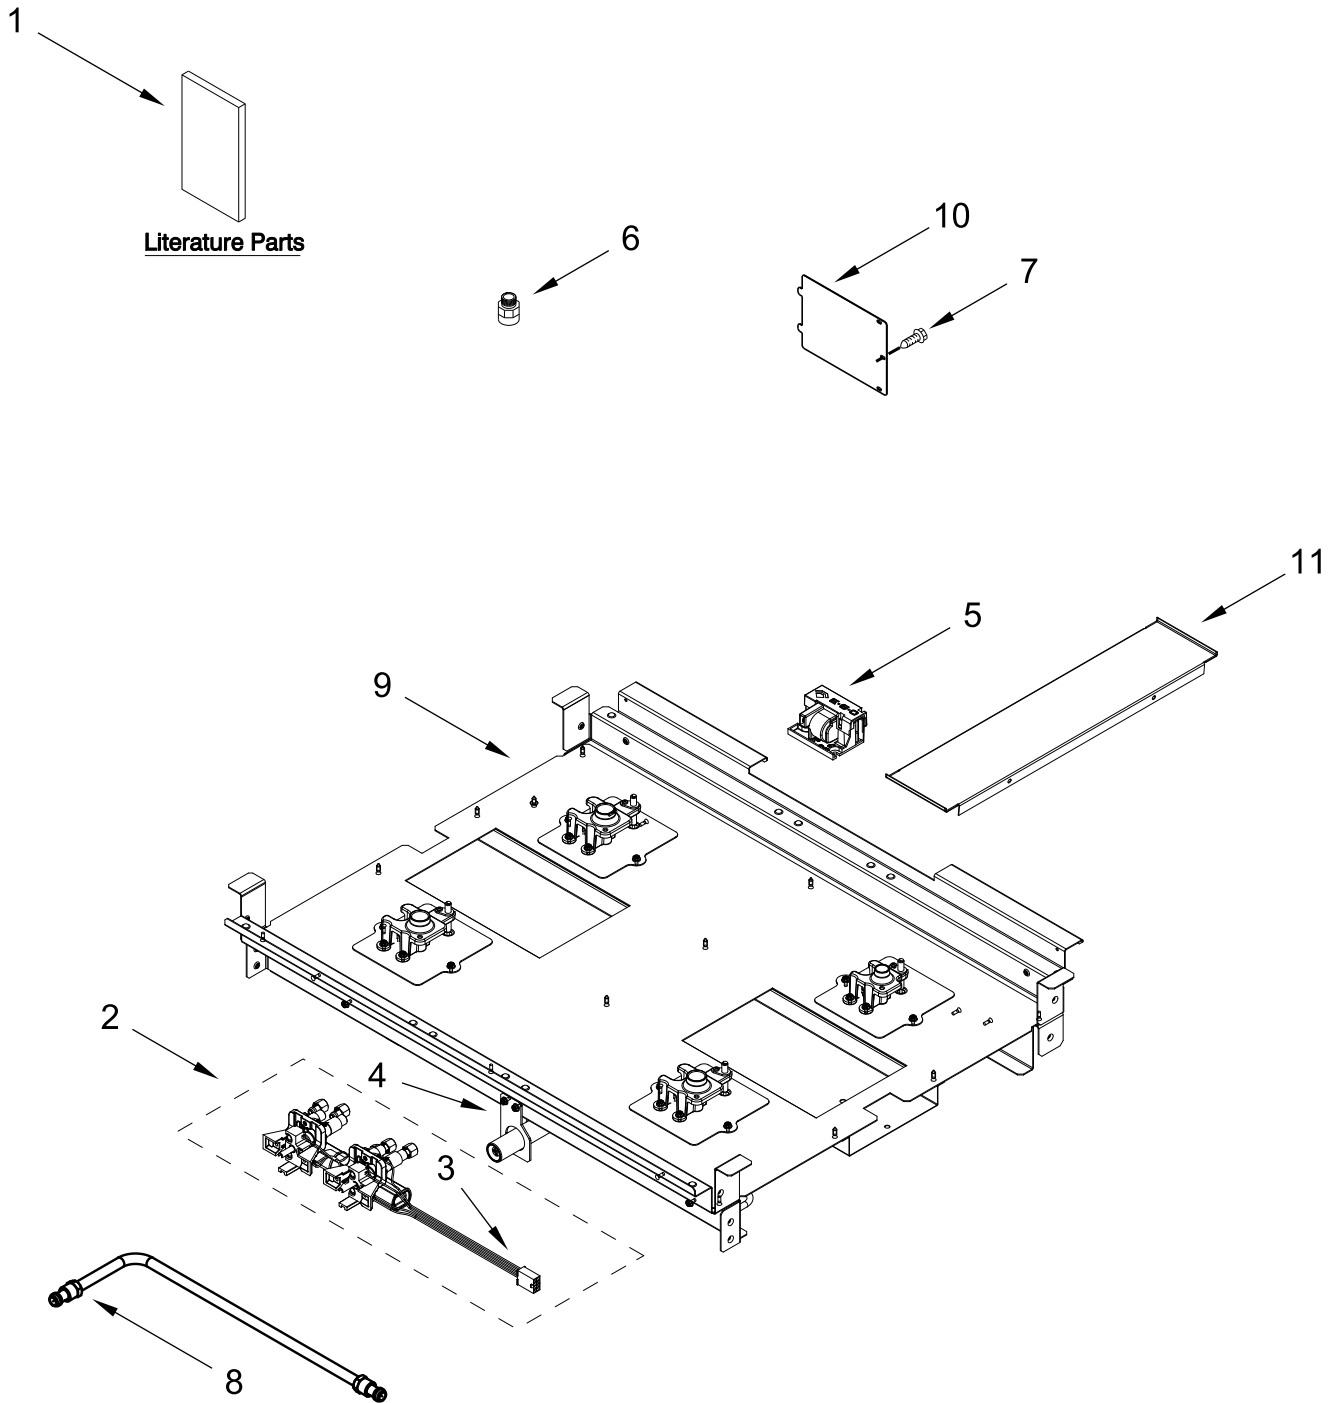

KitchenAid®

GAS RANGE

MODELS:

KFDC500JAV01 (Avocado Cream)

BURNER BOX PARTS

BURNER BOX PARTS

<u>Illus. No.</u>	<u>Part No.</u>	<u>Description</u>	<u>Illus. No.</u>	<u>Part No.</u>	<u>Description</u>	<u>Illus. No.</u>	<u>Part No.</u>	<u>Description</u>
1		Literature Parts	2	W10892994	Assembly, Valve Manifold	10	W10115843	Cover, Ignition
	W11114331	Guide, Use And Care			(Left Front, Left Rear)	11	W11121361	Filler, Cooktop
	W11508847	Instructions, Installation		W10892997	Assembly, Valve Manifold			FOLLOWING PARTS NOT ILLUSTRATED
	W11184759	Guide, Internet Connectivity			(Right Front, Right Rear)		W11200301	Harness, Main (30 In)
	W11202391	Diagram, Wiring (Cooktop)					W11200328	Harness, Cooktop
	W11202385	Diagram, Wiring (Oven)	3	W10903728	Switch, Harness		W10780278	Harness, Door Lock
	W11202289	Sheet, Tech	4	W11121194	Bracket, Manifold		W11200325	Harness, Communication
	W11114332	Guide, Quick Start	5	W11121317	Module, Spark		W11242785	Harness, WIFI
			6	4453116	Adapter, Male		313438	Clip, Harness
			7	7101P426-60	Screw		W11212216	Cord, Power
			8	W10892281	Tube, Manifold Supply (Left)		9759877	Retainer, Strain Relief
				W10892292	Tube, Manifold Supply (Right)		W10253333	Bracket, Anti-Tip
			9		Box, Burner (Not Serviced)		7101P485-60	Screw, Anti-Tip Kit
							W11238042	Kit, LP Conversion