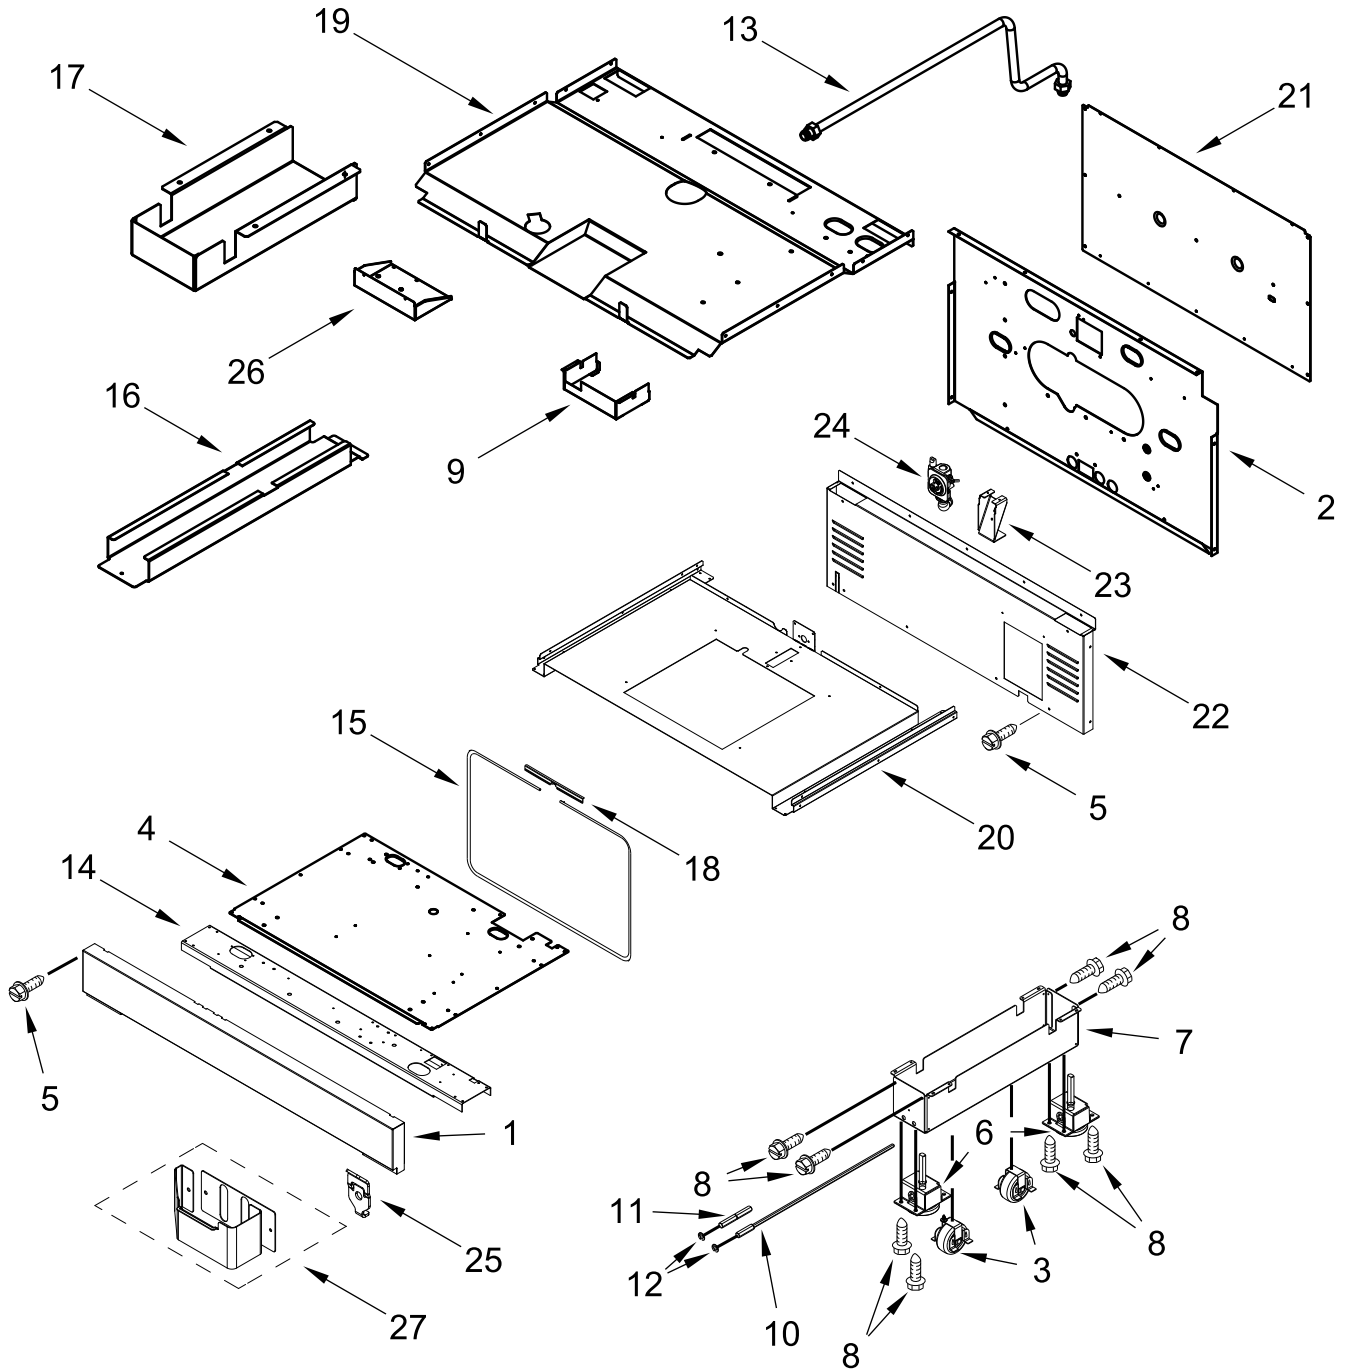

CHASSIS PARTS

CHASSIS PARTS

<u>Illus. No.</u>	<u>Part No.</u>	<u>Description</u>	<u>Illus. No.</u>	<u>Part No.</u>	<u>Description</u>	<u>Illus. No.</u>	<u>Part No.</u>	<u>Description</u>
1	W11394781	Kickplate	12	489504	E-Ring	22	W11034134	Panel, Back Bottom
2	W11324989	Back, Chassis	13	W11106963	Tube, Pressure Regulator	23	W11096823	Bracket, Pressure Regulator
3	W10138054	Assembly, Roller	14	W11087491	Support, Channel	24	W10449140	Regulator, Pressure
4	W11109583	Duct, Bottom (30 in)	15	W11115328	Gasket, Oven (30 in)	25	W11036559	Spring Clip, Range
5	7101P426-60	Screw	16	W11050145	Duct-Chassis, Rear	26	W11106341	Drawer, Appliance Manager
6	9760860	Leveler	17	W11368831	Channel, Wire	27	W11199181	Cover, Foot (Left)
7	W10908710	Base, Leveling Leg	18	W11362015	Retainer, Gasket (9 in Long)		W11199178	Cover, Foot (Right)
8	4449743	Screw	19	W11324986	Top, Chassis			
9	W11369237	Cabinet, Appliance Manager	20	W11040802	Chassis, Bottom			
10	W10115869	Shaft, Long	21	W11103334	Panel, Back Top			
11	W10115793	Shaft, Short