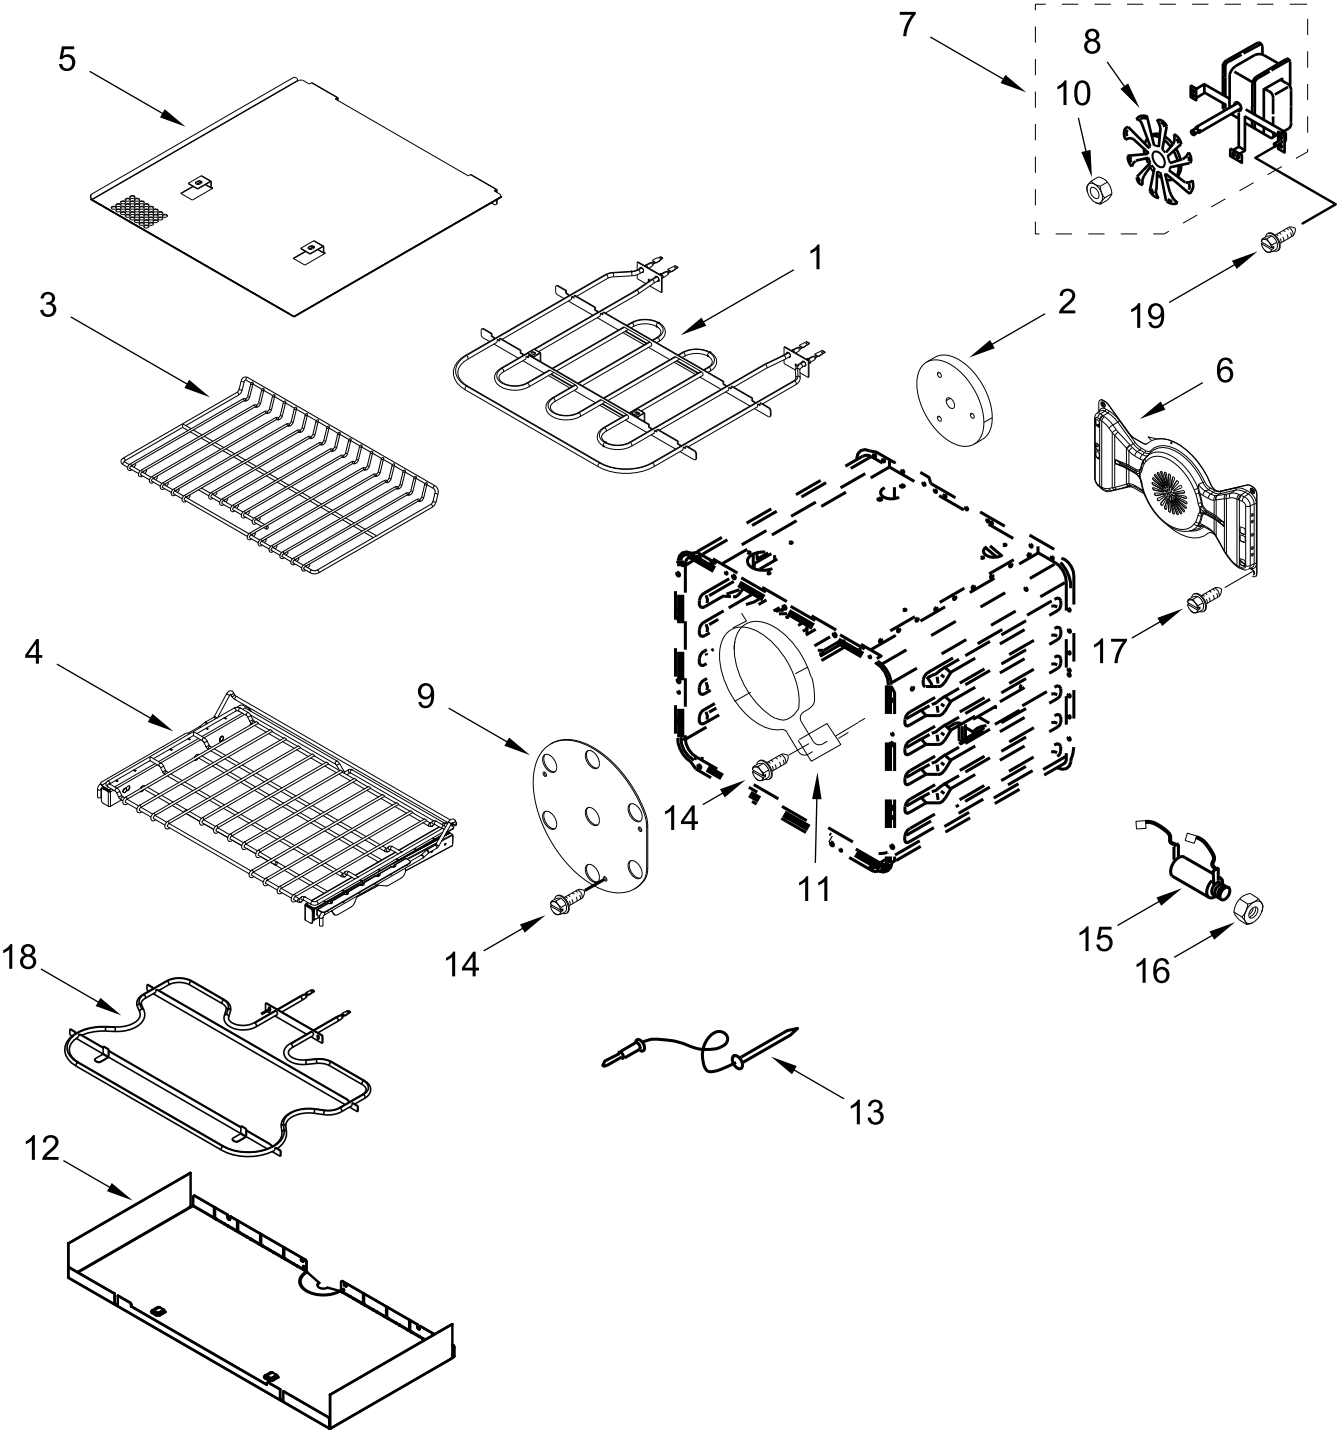

INTERNAL OVEN PARTS

INTERNAL OVEN PARTS

<u>Illus.</u> <u>No.</u>	<u>Part No.</u>	<u>Description</u>	<u>Illus.</u> <u>No.</u>	<u>Part No.</u>	<u>Description</u>	<u>Illus.</u> <u>No.</u>	<u>Part No.</u>	<u>Description</u>
1	W10115994	Element, Broil	9	W10261523	Plate, Fan	17	W10739592	Screw
2	W10282821	Insulation, Convection Cover	10	W10631504	Nut, Acorn (LH)	18	W10115995	Element, Hidden Bake
3	W10570887	Rack, Oven	11	9762242	Element, Convection Steam	19	W10720084	Screw
4	W11496977	Rack, Sliding Oven	12	W11109421	Tray, Hidden Bake			
5	W10160856	Shield, Element Broil	13	9755542	Probe, Temperature			
6	W11212180	Baffle, Convection	14	4449154	Screw			
7	W10722667	Fan, Convection	15	9755543	Jack, Meat Probe			
8	W10631503	Blade, Fan	16	W11033111	Nut, Locking