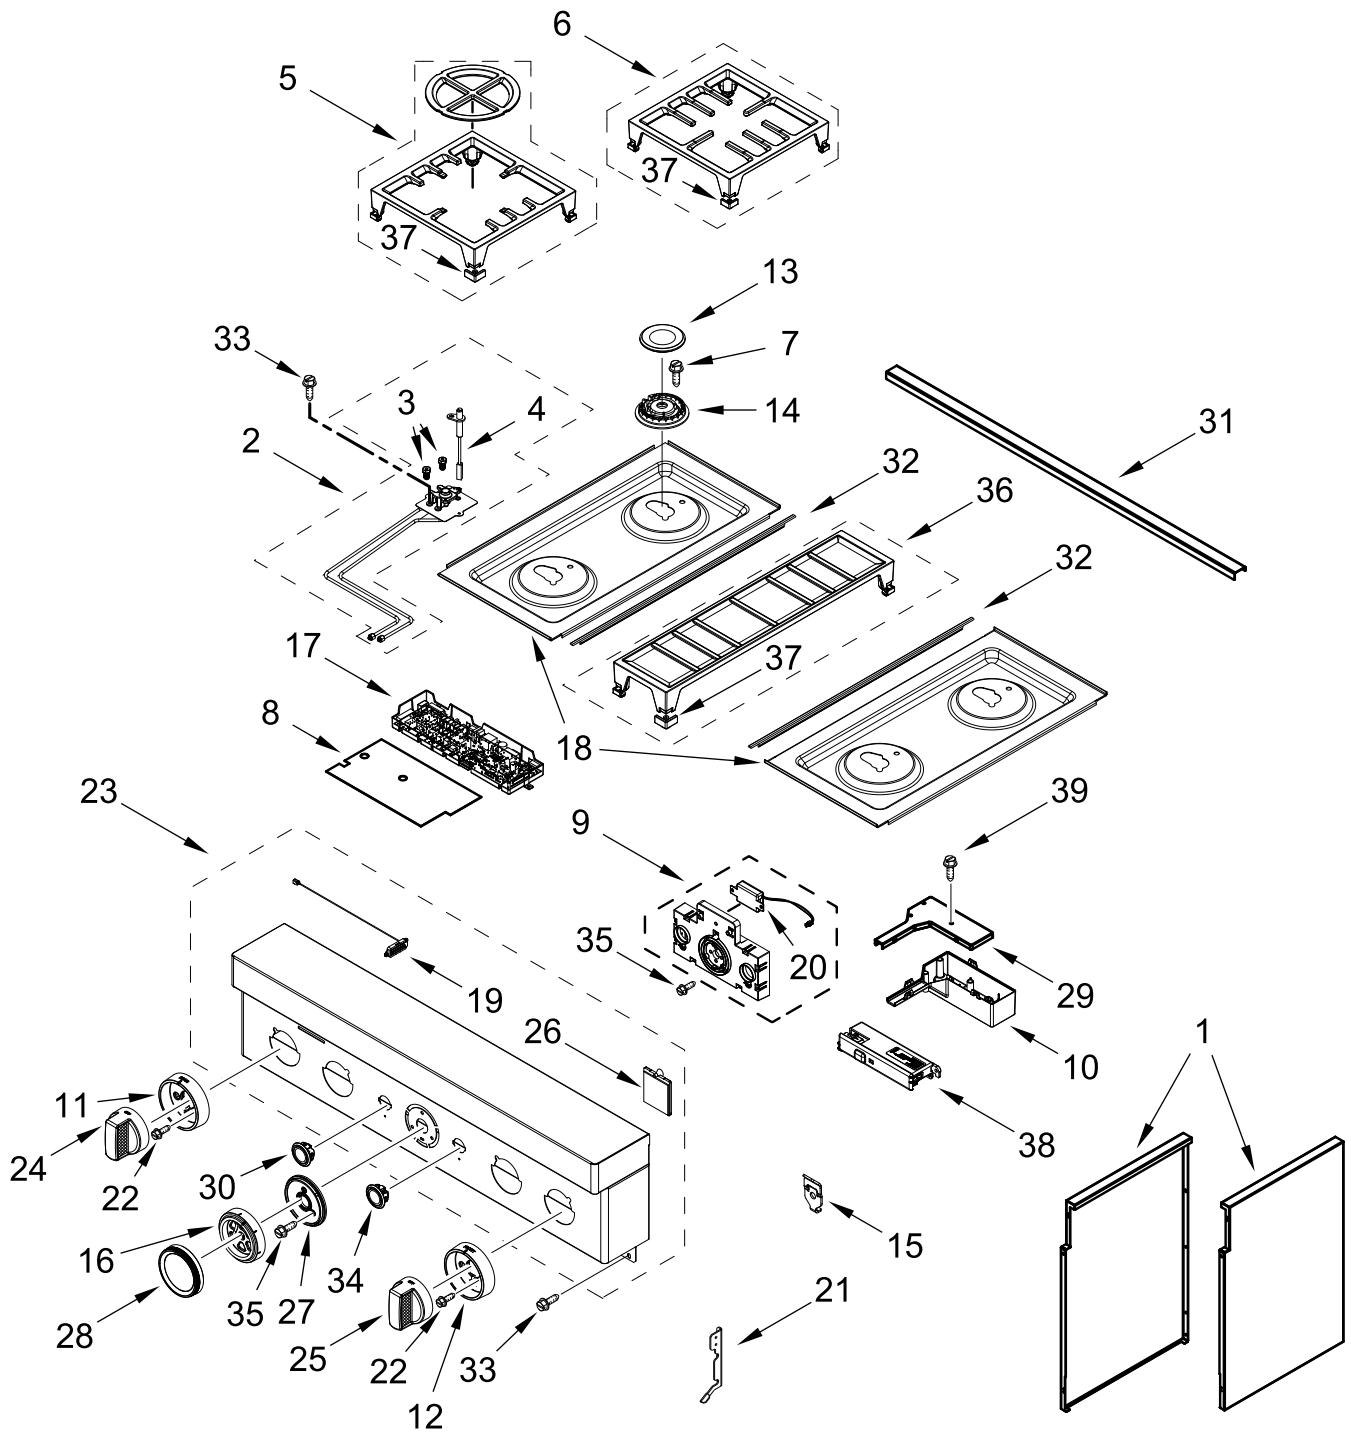

COOKTOP, BURNER AND GRATE PARTS