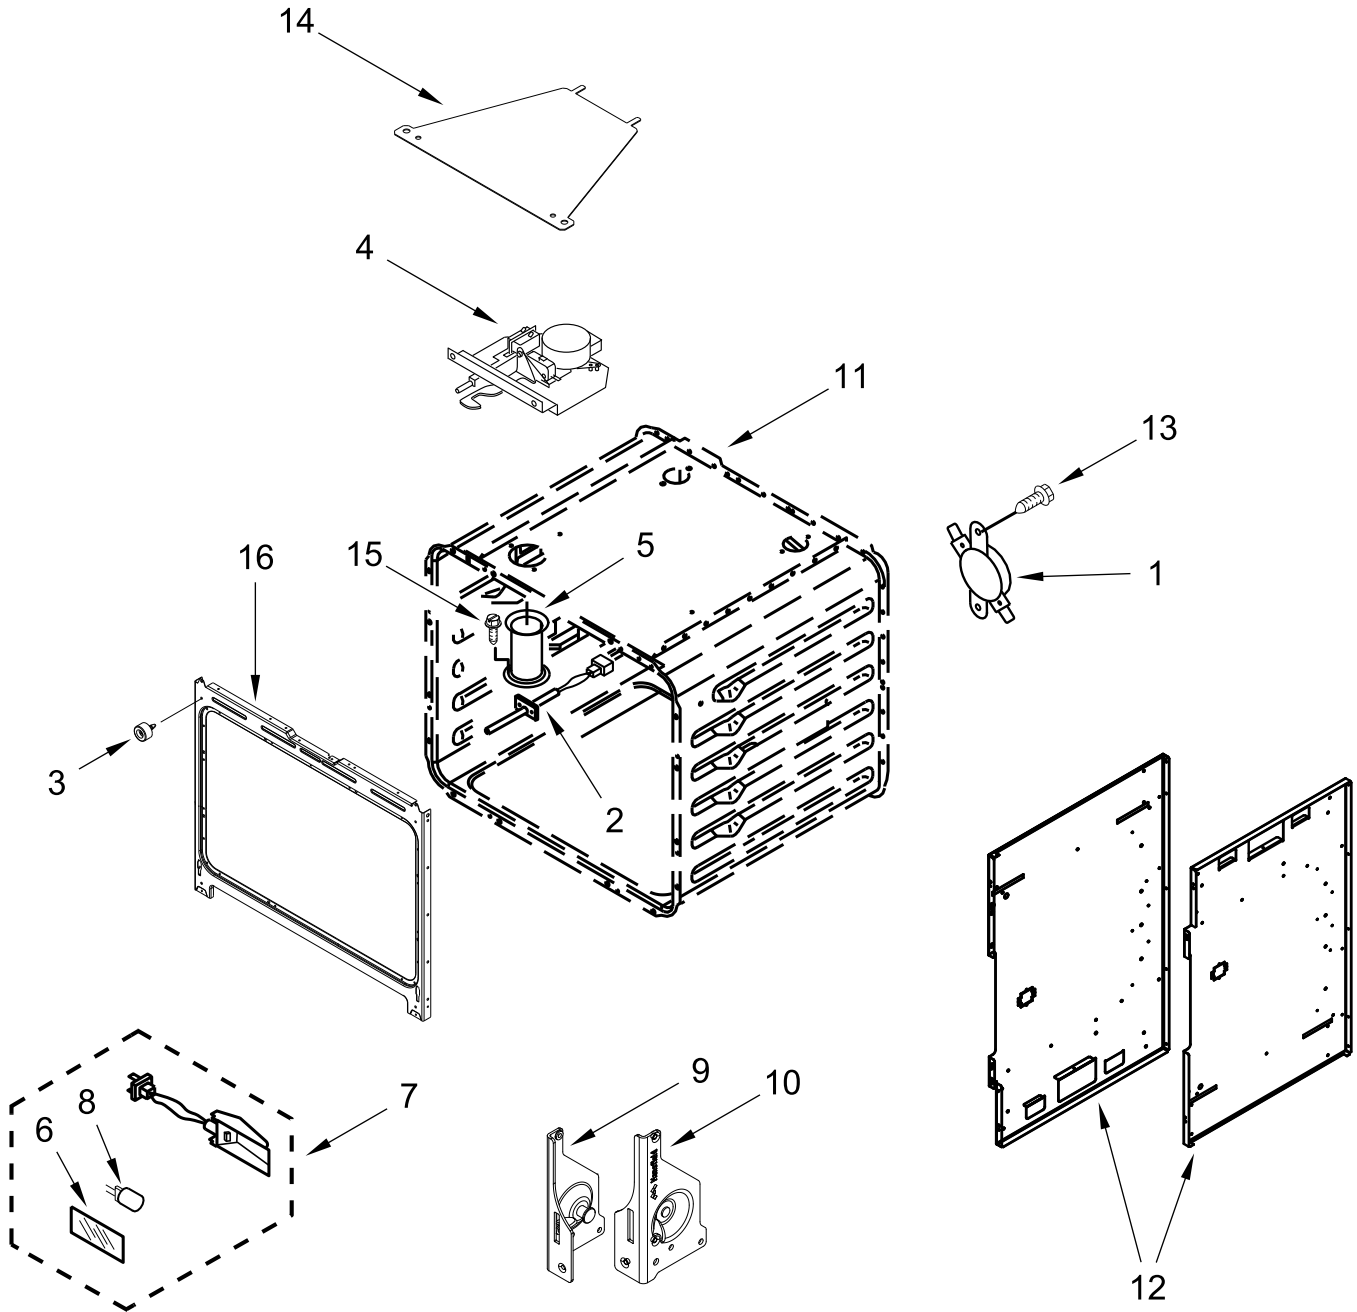

OVEN PARTS

OVEN PARTS

<u>Illus.</u> <u>No.</u>	<u>Part No.</u>	<u>Description</u>	<u>Illus.</u> <u>No.</u>	<u>Part No.</u>	<u>Description</u>	<u>Illus.</u> <u>No.</u>	<u>Part No.</u>	<u>Description</u>
1	4449751	Thermostat (TOD)	10	W11096293	Receiver, Hinge (Right)	15	3196176	Screw
2	W10622170	Probe, Sensor				16	W11192755	Frame, Front
3	W10351278	Bumper and Screw	11		Liner, Oven (Not Serviced)			FOLLOWING PARTS NOT ILLUSTRATED
4	W10830016	Latch, Motorized	12	W11102297	Chassis, Side (Left)	W10282810		Insulation, Wrap (30 In)
5	W11290663	Tube, Vent		W11102296	Chassis, Side (Right)	W10282818		Insulation, Back, (30 In)
6	W10169756	Lens, Light	13	7101P426-60	Screw			
7	W11223932	Assembly, Oven Light	14	W10160858	Cover, Latch		3400968	Nut
8	W10169757	Bulb, Light						
9	W11096294	Receiver, Hinge (Left)