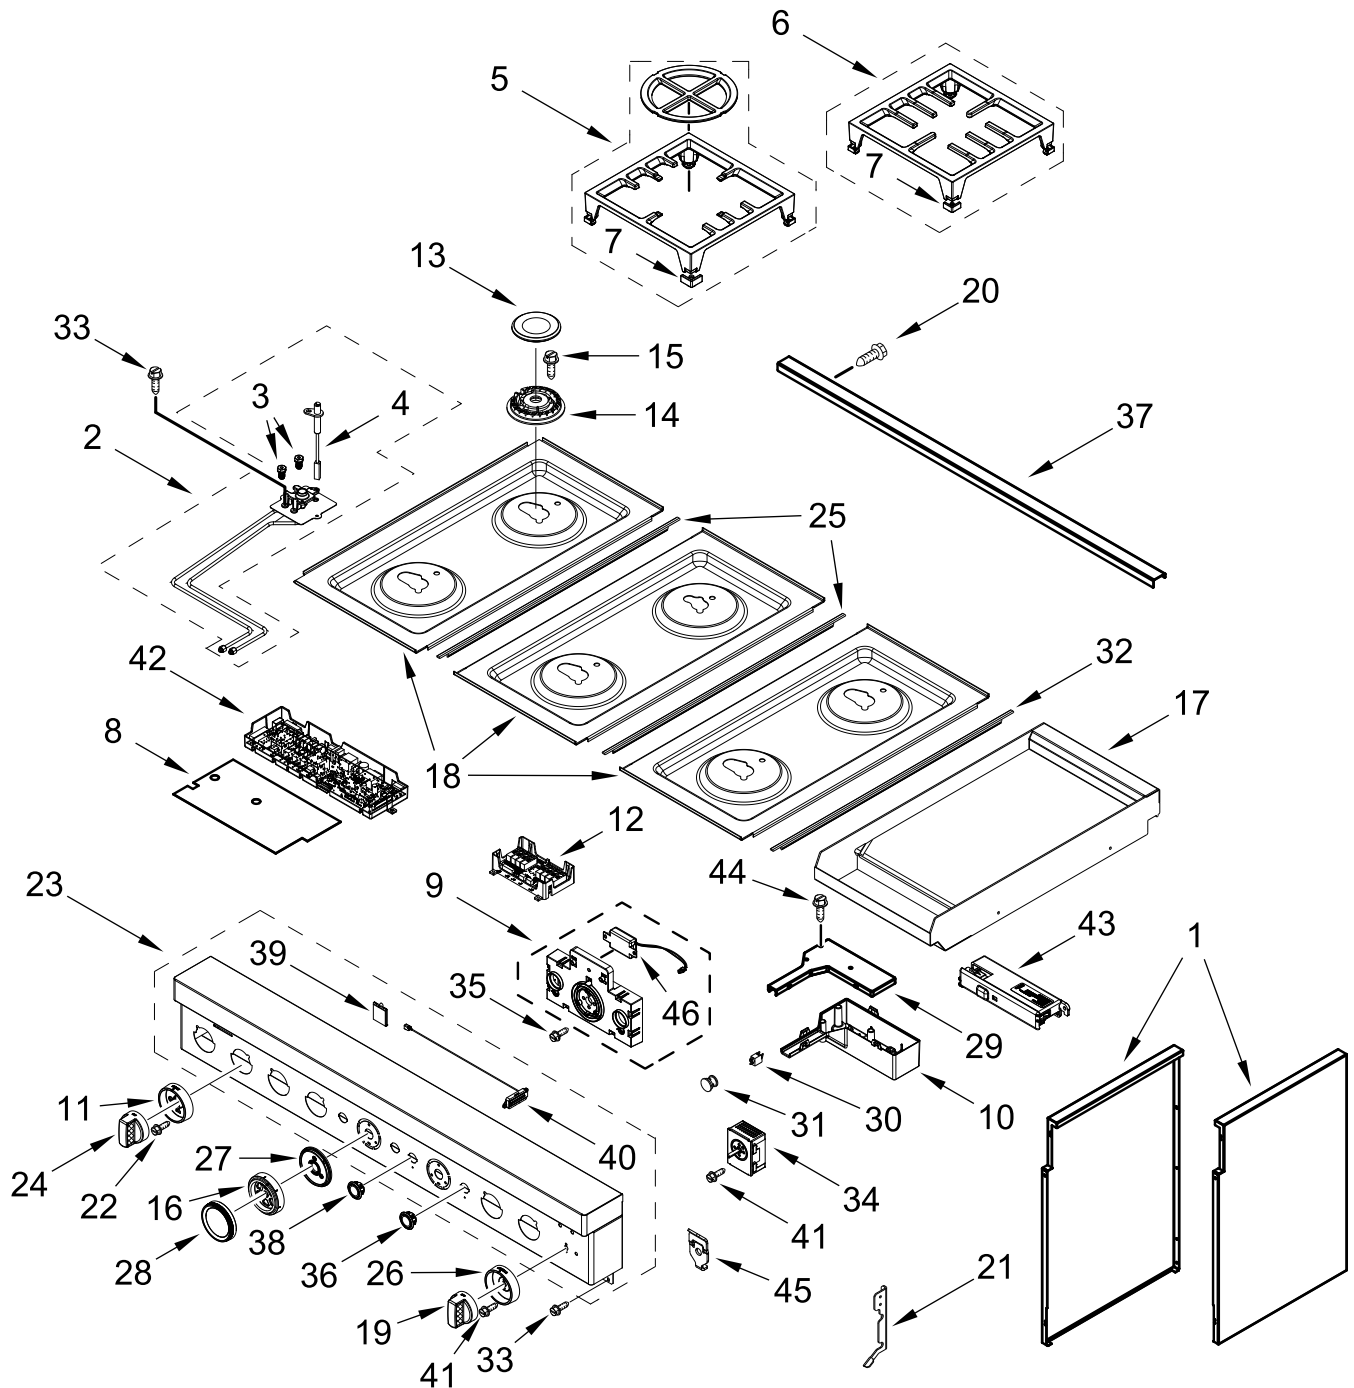

COOKTOP, BURNER AND GRATE PARTS