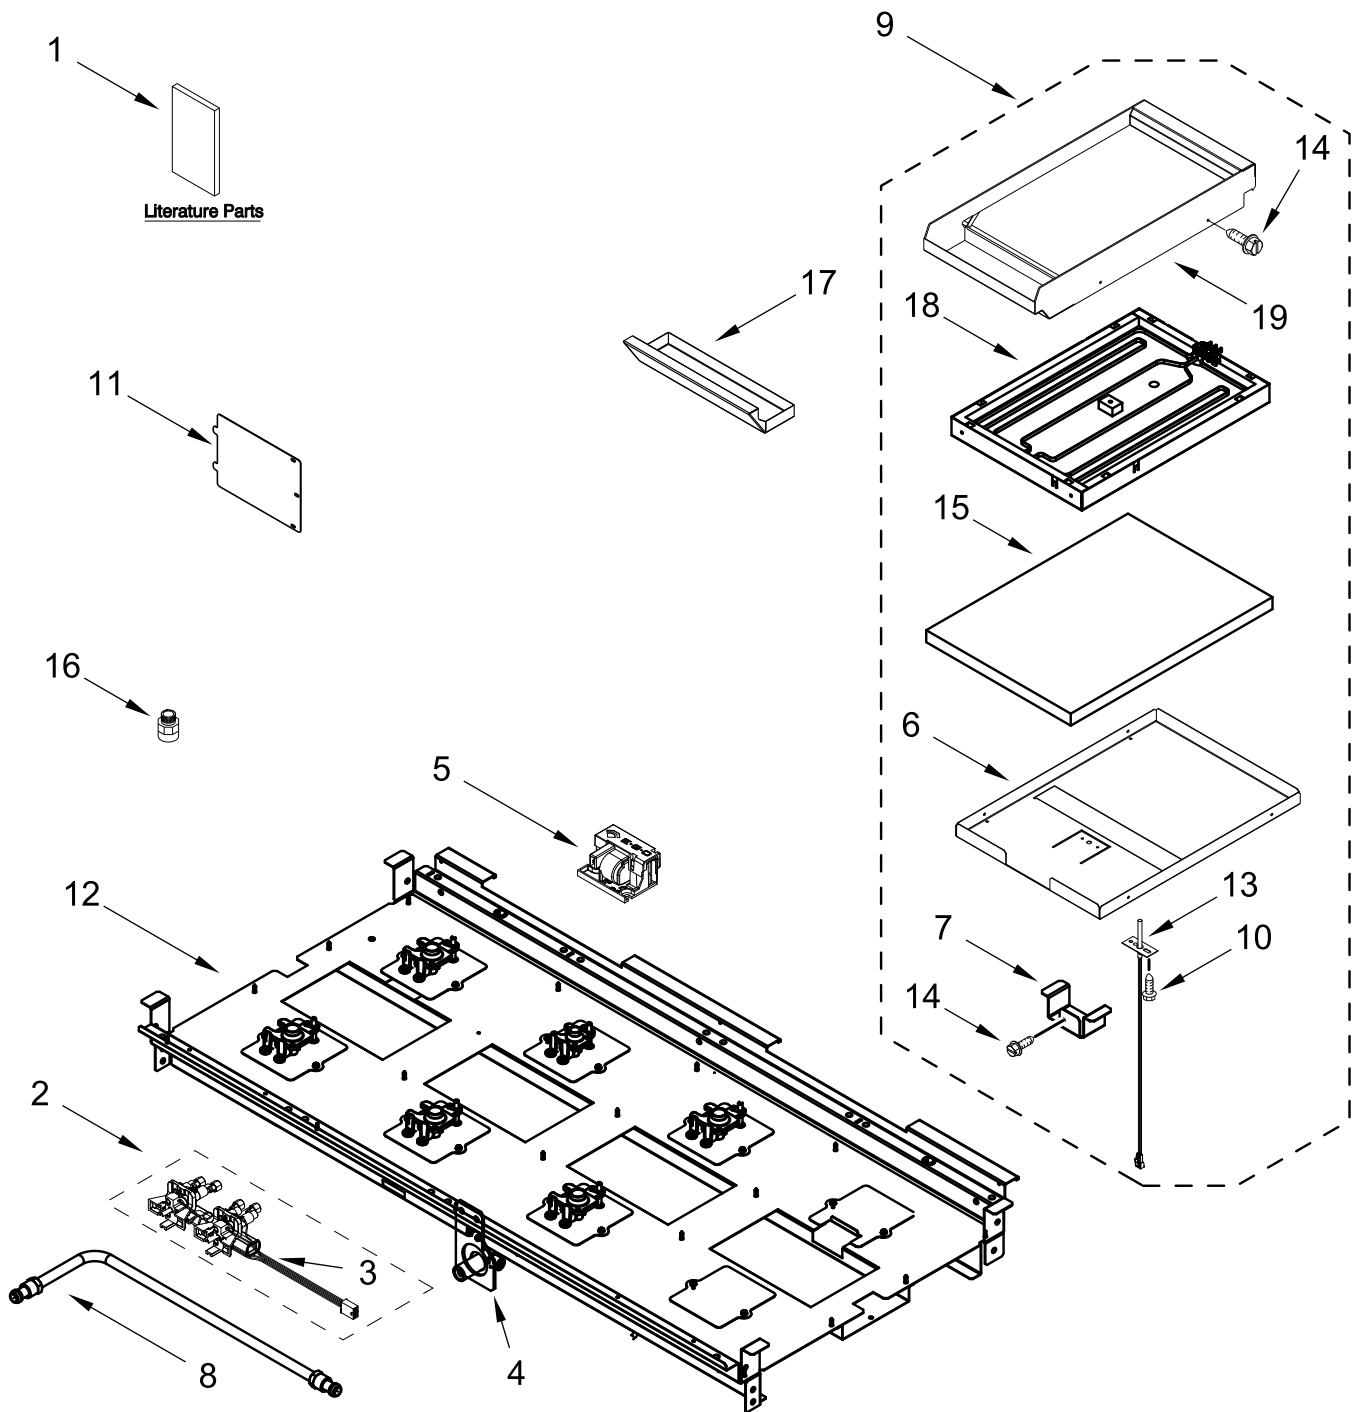

KitchenAid®

GAS RANGE
Includes Griddle

MODELS:

KFDC558JAV01 (Avocado Cream)

BURNER BOX AND GRIDDLE PARTS

BURNER BOX AND GRIDDLE PARTS

<u>Illus. No.</u>	<u>Part No.</u>	<u>Description</u>	<u>Illus. No.</u>	<u>Part No.</u>	<u>Description</u>	<u>Illus. No.</u>	<u>Part No.</u>	<u>Description</u>
1		Literature Parts	3	W10903728	Switch, Harness	17	W10276497	Tray, Griddle Drip
	W11114331	Guide, Use And Care	4	W11121194	Bracket, Manifold	18	W10891698	Element, Griddle
	W11508847	Instructions, Installation	5	W11121317	Module, Spark	19	W11360151	Module, Griddle
	W11184759	Guide, Internet Connectivity	6	W11330430	Tray, Griddle Insulation			FOLLOWING PARTS NOT ILLUSTRATED
	W11114332	Guide, Quick Start	7	W11121384	Bracket, Griddle-RTD	W11200302		Harness, Main (30 In)
	W11202393	Diagram, Wiring	8	W10892809	Tube, Manifold Supply (Left)	W11200311		Harness, Main (18 In)
	W11202387	Diagram, Wiring (Oven)		W10892804	Tube, Manifold Supply (Left Center)	W10903727		Harness, Griddle
	W11202289	Sheet, Tech		W10892805	Tube, Manifold Supply (Right Center)	W11200329		Harness, Cooktop
2	W11183720	Assembly, Valve Manifold (Left Front And Left Rear)	9	W11505236	Griddle Module Assembly	W10780278		Harness, Door Lock
	W11036612	Assembly, Valve Manifold (Left Center Front And Left Center Rear)	10	3196160	Screw	W11200318		Harness, Communication
	W10892994	Assembly, Valve Manifold (Right Center Front And Right Center Rear)	11	W10115843	Cover, Ignition	W11242785		Harness, WIFI
			12		Box, Burner (Not Serviced)	313438		Clip, Harness
			13	W10891584	Sensor, Griddle	W11212216		Cord, Power
			14	W10162096	Screw	9759877		Retainer, Strain Relief
			15	W11121383	Insulation, Griddle	4450800		Screw, Grounding
			16	4453116	Adapter, Male	W10253333		Bracket, Anti-Tip
						7101P485-60		Screw, Anti-Tip Kit
						W11238042		Kit, LP Conversion