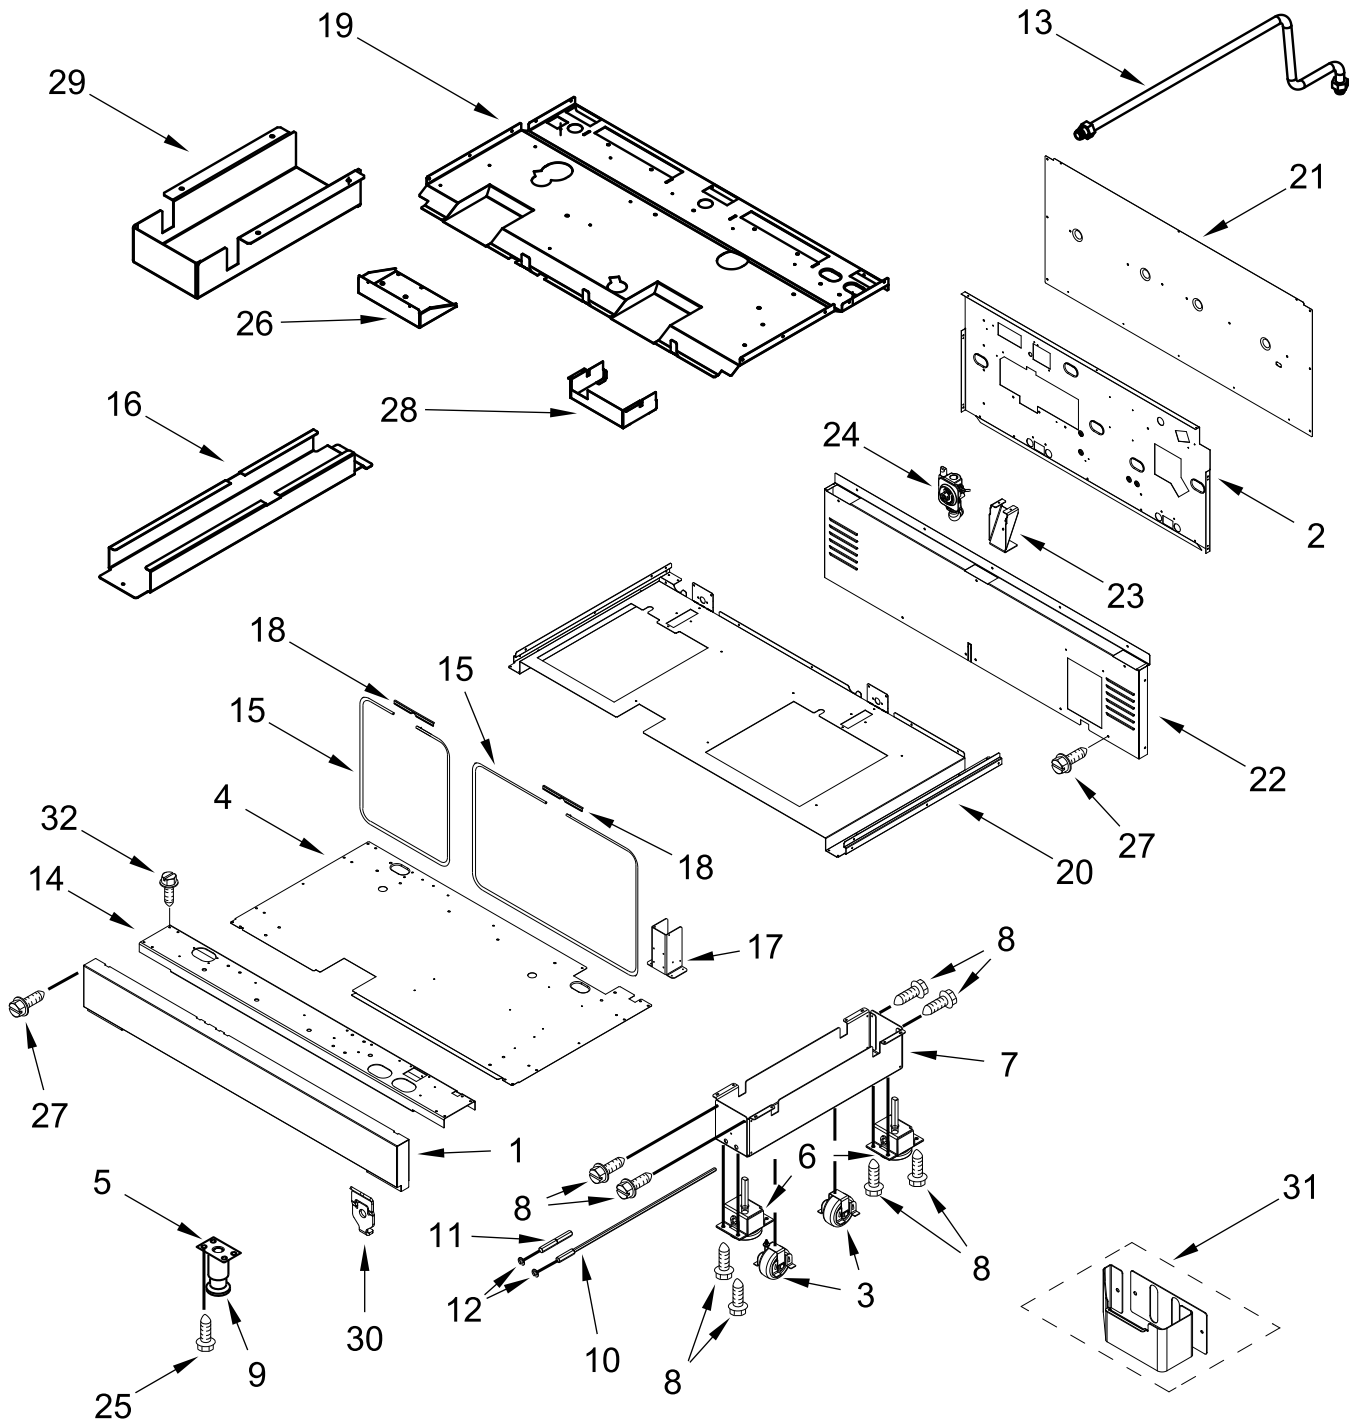

48 IN. CHASSIS PARTS

48 IN. CHASSIS PARTS

<u>Illus. No.</u>	<u>Part No.</u>	<u>Description</u>	<u>Illus. No.</u>	<u>Part No.</u>	<u>Description</u>	<u>Illus. No.</u>	<u>Part No.</u>	<u>Description</u>
1	W11394822	Kickplate	14	W11369238	Support, Channel	24	W10449140	Regulator, Pressure
2	W11324987	Back, Chassis	15	W11115328	Gasket, Oven (30 in)	25	3400518	Screw
3	W10138054	Assembly, Roller		W11115326	Gasket, Oven (18 in)	26	W11106341	Drawer, Appliance Manager
4	W11110260	Duct, Bottom (48 in)	16	W11050145	Duct-Chassis, Rear	27	7101P426-60	Screw
5	9759118	Plate, Mounting	17	W10115819	Column, Central	28	W11369237	Cabinet, Appliance Manager
6	9760860	Leveler	18	W11362015	Retainer, Gasket (9 in Long)	29	W11368831	Channel, Wire
7	W10908710	Base, Leveling Leg	19	W11324984	Top, Chassis	30	W11036559	Spring Clip, Range
8	4449743	Screw	20	W11040800	Chassis, Bottom	31	W11199181	Cover, Foot (Left)
9	9759117	Foot, Dual Fuel	21	W11103335	Panel, Back Top		W11199178	Cover, Foot (Right)
10	W10115869	Shaft, Long	22	W11034123	Panel, Back Bottom	32	3196560	Screw
11	W10115793	Shaft, Short	23	W11096823	Bracket, Pressure Regulator			
12	489504	E-Ring						
13	W11106963	Tube, Pressure Regulator