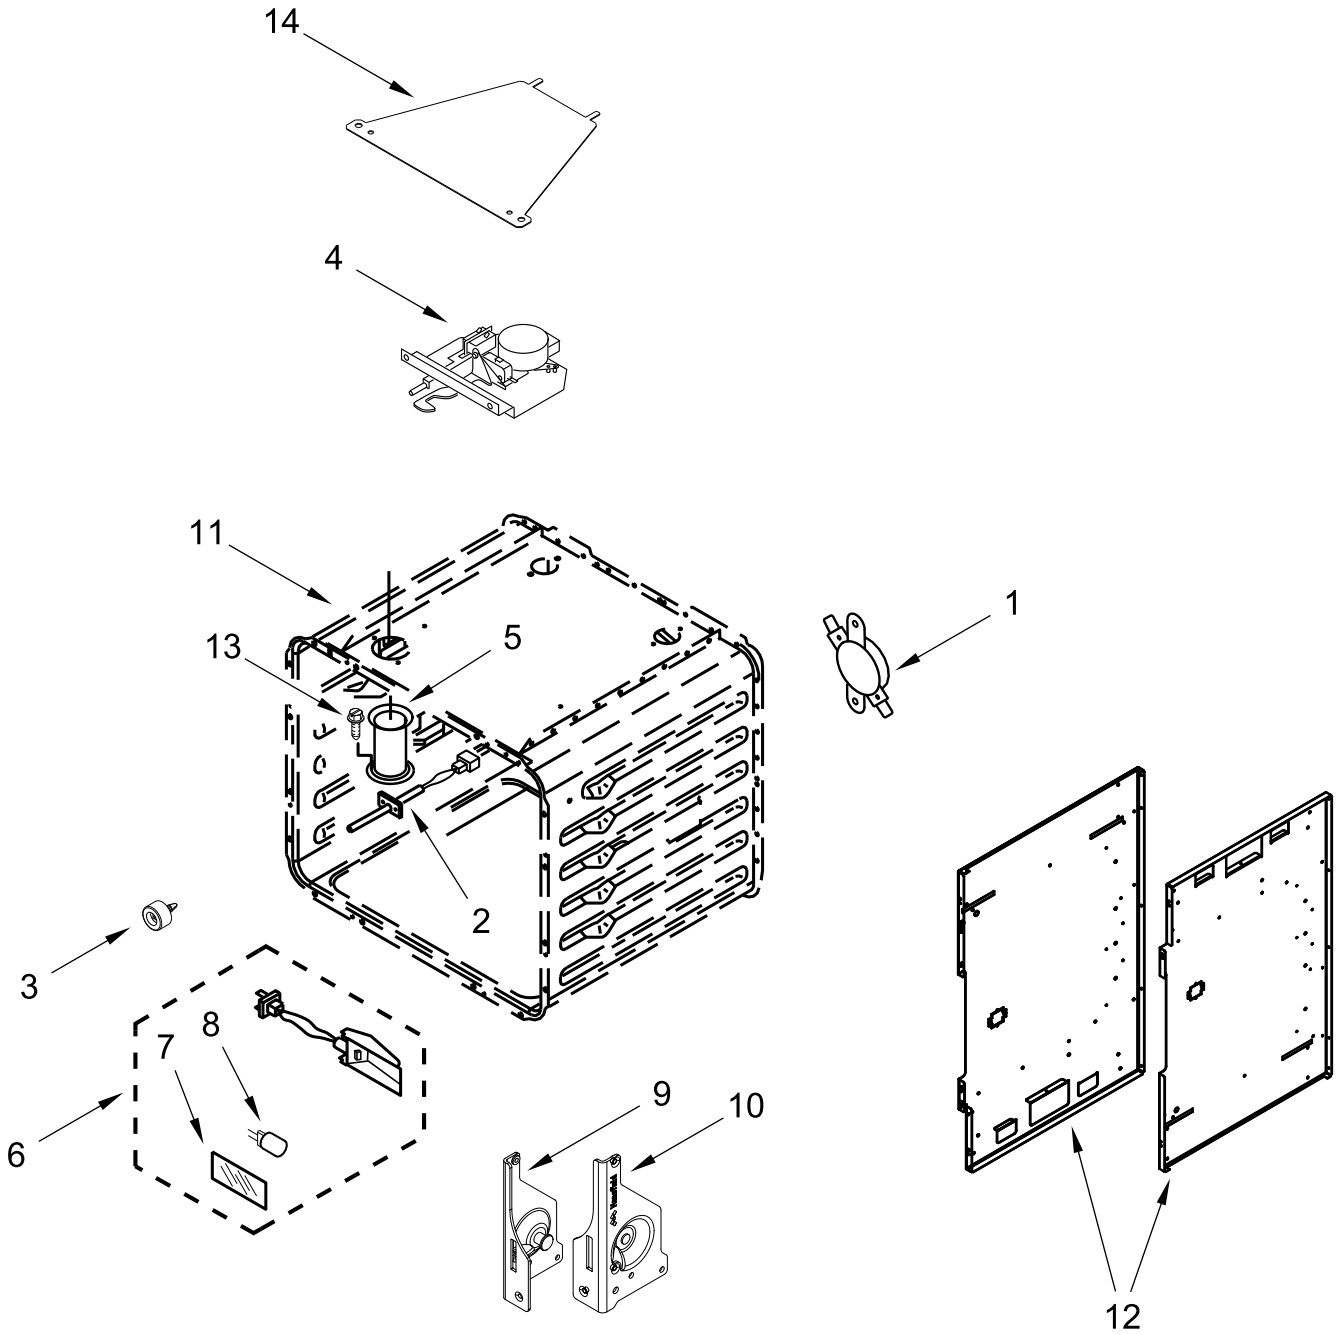

30 IN. OVEN PARTS

30 IN. OVEN PARTS

<u>Illus.</u> <u>No.</u>	<u>Part No.</u>	<u>Description</u>	<u>Illus.</u> <u>No.</u>	<u>Part No.</u>	<u>Description</u>	<u>Illus.</u> <u>No.</u>	<u>Part No.</u>	<u>Description</u>
1	4449751	Thermostat (TOD)	10	W11096293	Receiver, Hinge (Right)	14	W10160858	Cover, Latch
2	W10622170	Probe, Sensor						FOLLOWING PARTS NOT ILLUSTRATED
3	W10351278	Bumper and Screw	11		Liner, Oven (Not Serviced)		W10282810	Insulation, Wrap (30 In)
4	W10830016	Latch, Motorized					W10282818	Insulation, Back, (30 In)
5	W11290663	Tube, Vent	12	W11102297	Chassis, Side (Left)			
6	W11223932	Assembly, Oven Light		W11102296	Chassis, Side (Right)			
7	W10169756	Lens, Light	13	3196176	Screw		3400968	Nut
8	W10169757	Bulb, Light						
9	W11096294	Receiver, Hinge (Left)