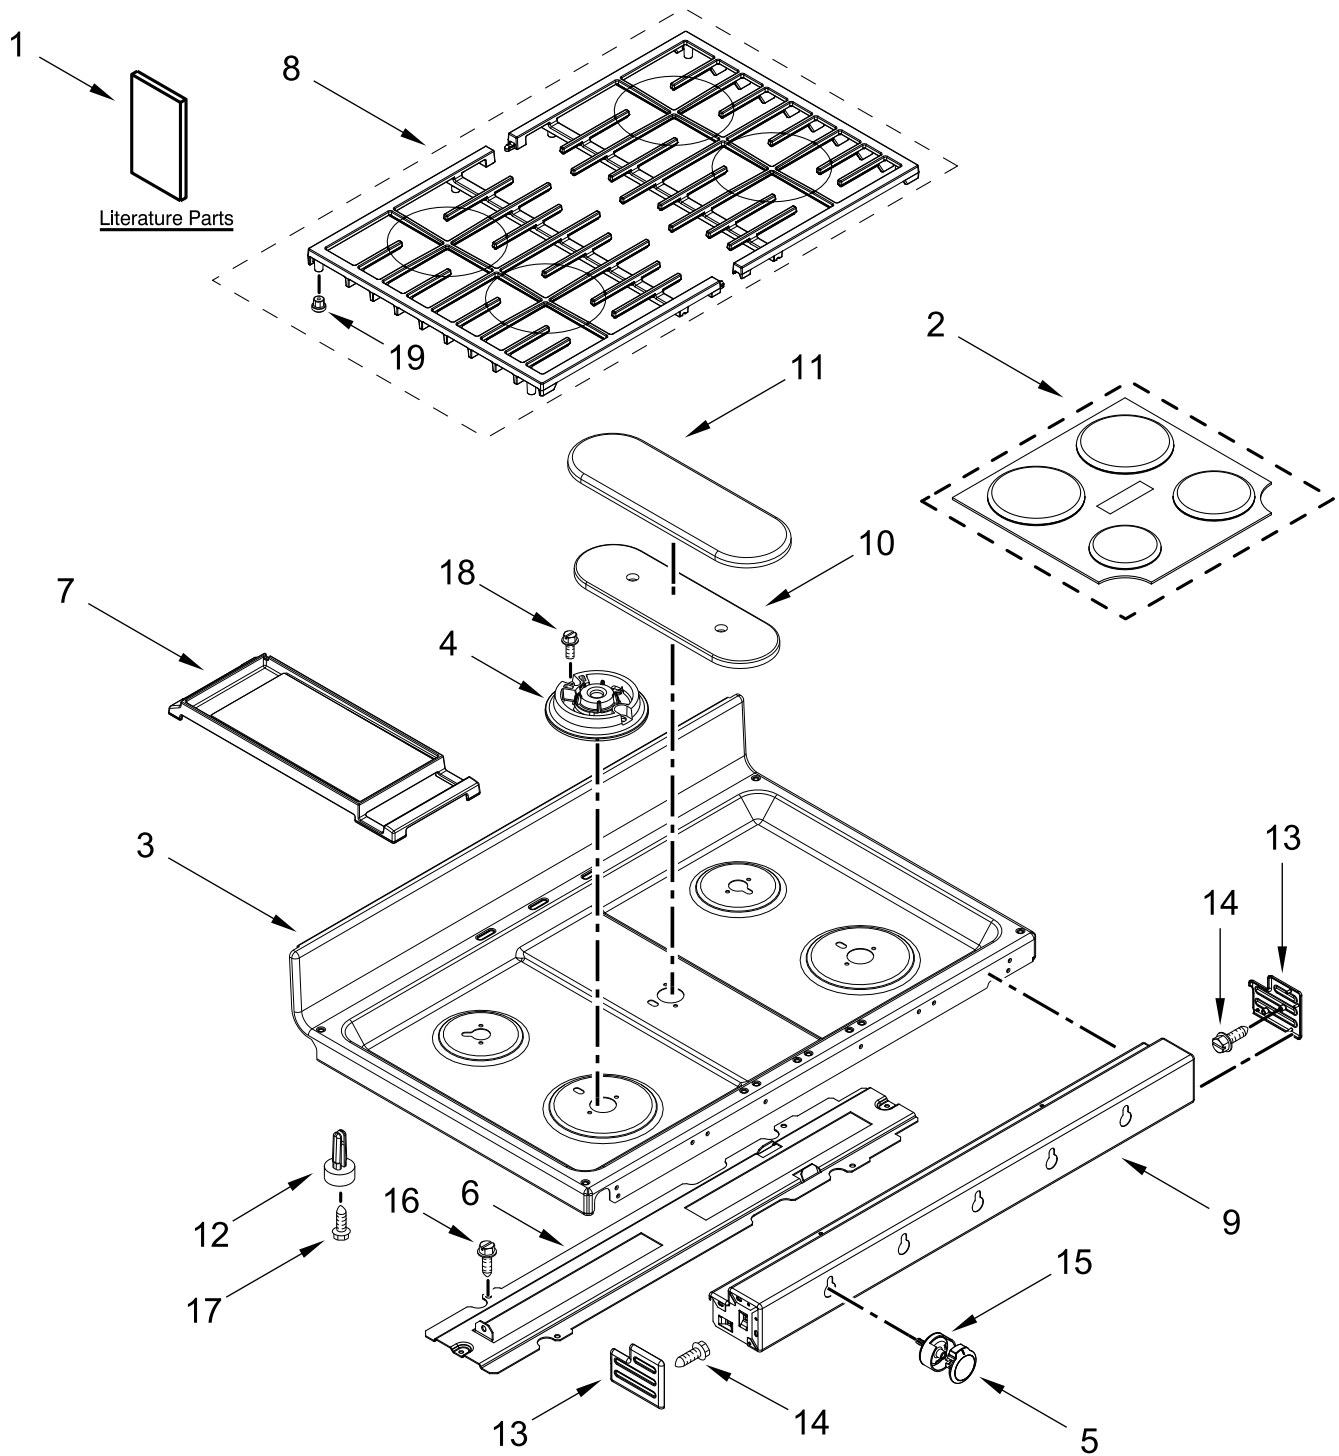

# COOKTOP PARTS

<u>Illus. No.</u>	<u>Part No.</u>	<u>Description</u>	<u>Illus. No.</u>	<u>Part No.</u>	<u>Description</u>	<u>Illus. No.</u>	<u>Part No.</u>	<u>Description</u>
1		Literature Parts	6	W10518258	Bracket, Cooktop Support	17	3196160	Screw
	W11426601	Owner's Manual				18	3368921	Screw
	W11430266	Quick Start Guide	7	W10432544	Griddle	19	W10465081	Grate, Bumper
	W11508926	Wiring Diagram	8	W11241660	Grate Kit (Includes 2 Grates)			FOLLOWING PARTS NOT ILLUSTRATED
2		Kit, Burner Cap	9		Panel, Manifold	W10745677		Harness, Main
	W10299236	Black		W10711043	Stainless	W11172428		Harness, EOL (DOFSR)
3		Cooktop	10	W10333445	Base, Burner (Fish Burner Only)	W10408058		Harness, Spark
	W10330921	Stainless				W11172531		Harness, Sensor & Locks
4	W10406878	Head, Burner (17.5K) (Left Front)	11		Kit, Burner Cap (Fish Burner Only)	W10624592		Cord, Power
	W10406243	Head, Burner (6K) (Left Rear and Right Rear)		W10171140	Black	7103P027-60		Nut
	W10406797	Head, Burner (12.5K) (Right Front)	12	8016P022-60	Glide, Main Top	8019P026-60		Clip, Wire-Wrap Nylon
	W10336094	Head, Burner (Center)	13		Endcap, Manifold	7111P017-60		Clamp, Wire
				W10823301	Stainless (Left)	W11653357		Kit, LP Conversion
				W10823299	Stainless (Right)	8019P013-60		Clip, Wire Lock
5		Knob, Control	14	7101P634-60	Screw			
	W10643306	Stainless	15		Bezel			
				W10785119	Stainless (Kit of 5)			
			16	7101P376-60	Screw			

# MANIFOLD PARTS