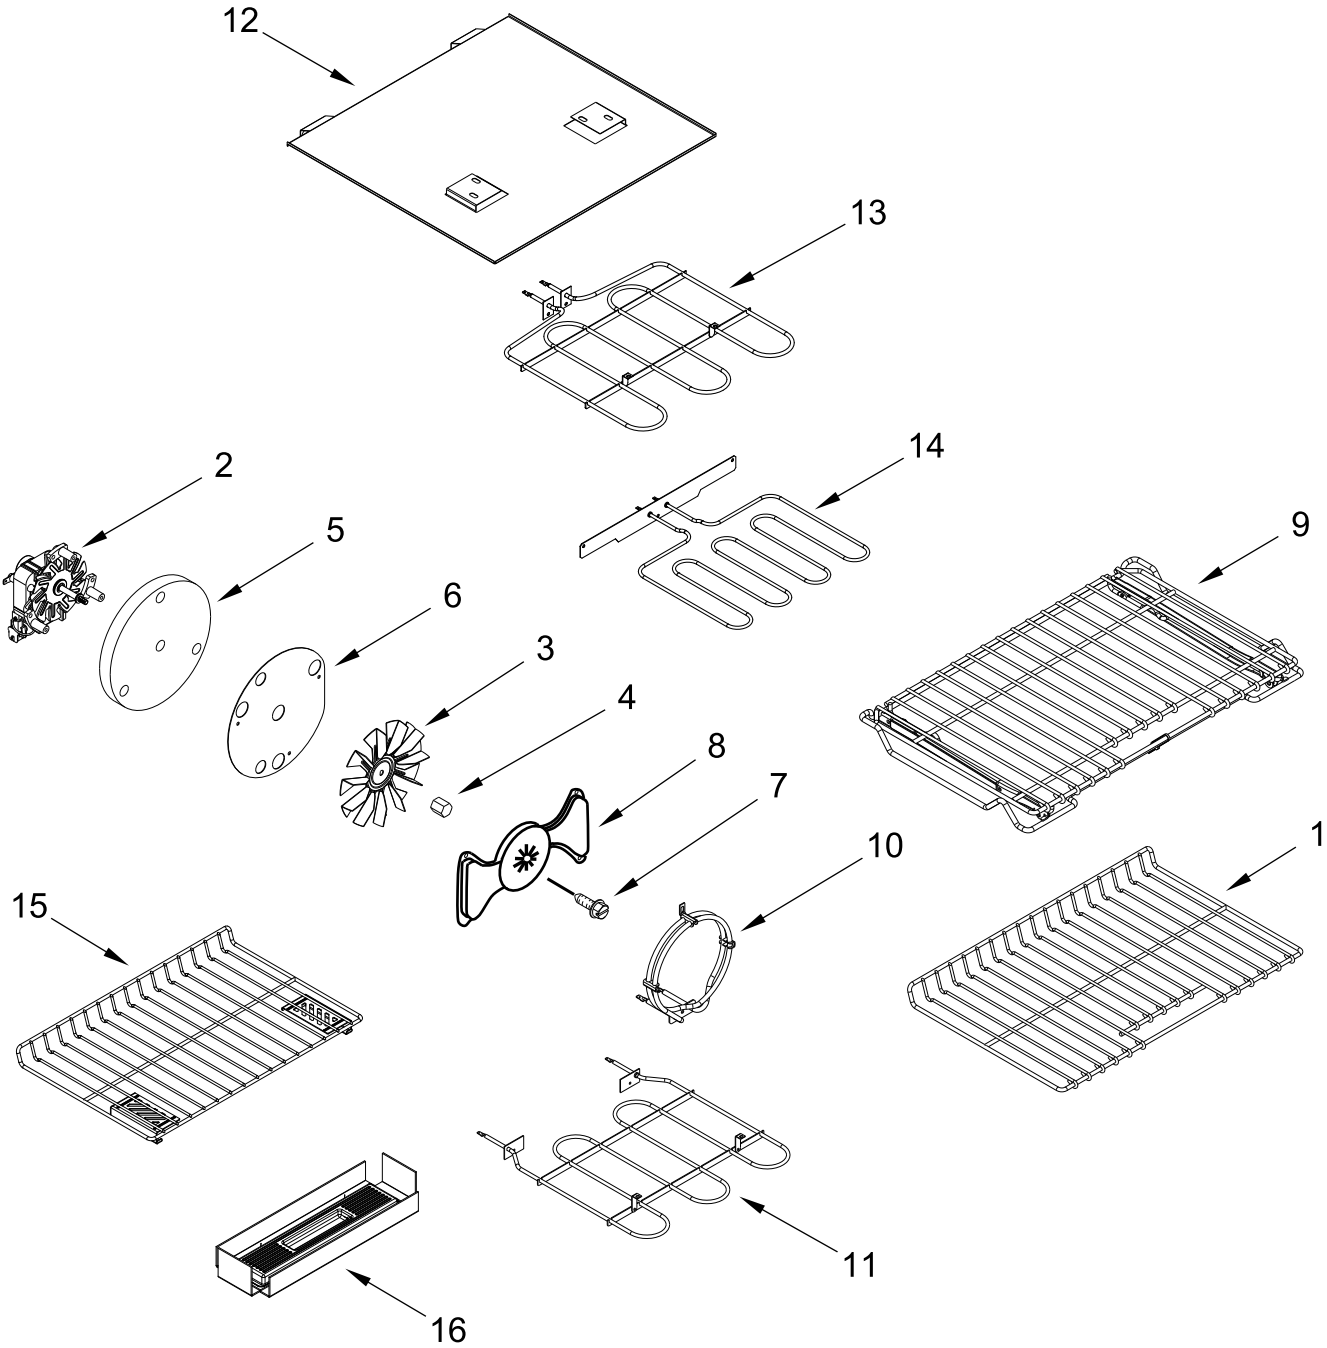

INTERNAL OVEN PARTS

INTERNAL OVEN PARTS

<u>Illus.</u> <u>No.</u>	<u>Part No.</u>	<u>Description</u>	<u>Illus.</u> <u>No.</u>	<u>Part No.</u>	<u>Description</u>	<u>Illus.</u> <u>No.</u>	<u>Part No.</u>	<u>Description</u>
1	W10570887	Rack, Oven	8	8303962BU	Cover, Fan	13	W10317476	Element, Broil (Upper)
2	W11190725	Motor, Convection	9	W10570870	Rack, Oven (Telescoping)	14	W11095935	Bake Element (Upper & Lower)
3	W10631503	Blade, Fan	10	W10271639	Element, Convection (240VAC)	15	W10685968	Rack, Steam
4	W10631504	Nut, Acorn (LH)	11	W10249979	Element, Broil (Lower)	16	W10686408	Kit, Reservoir (Steam Rack)
5	W10274268	Insulation, Convection Motor	12	W10319762	Shield, Broil			
6	W10339476	Plate, Insulation						
7	W10720084	Screw