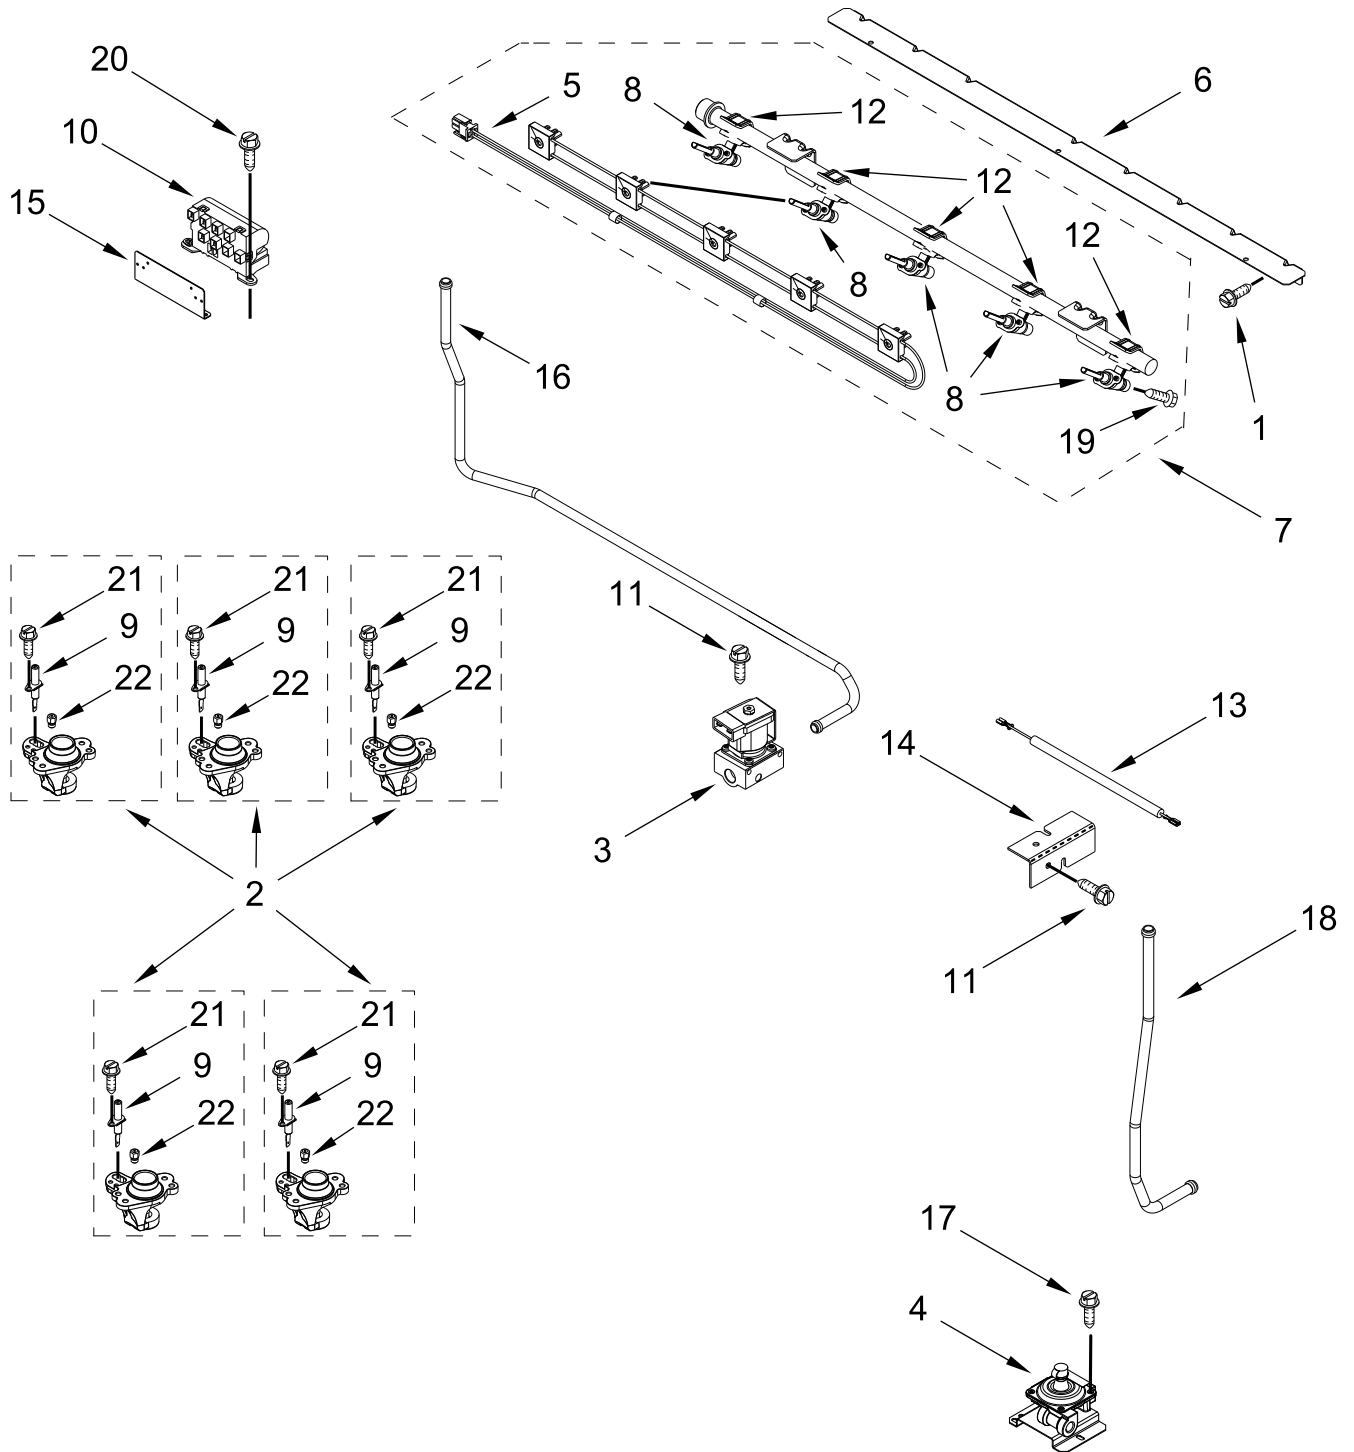

# COOKTOP PARTS

<u>Illus. No.</u>	<u>Part No.</u>	<u>Description</u>	<u>Illus. No.</u>	<u>Part No.</u>	<u>Description</u>	<u>Illus. No.</u>	<u>Part No.</u>	<u>Description</u>
1		Literature Parts	6	W10518258	Bracket, Cooktop Support	17	3196160	Screw
	W11426601	Owner's Manual				18	3368921	Screw
	W11430266	Quick Start Guide	7	W10432544	Griddle	19	W10465081	Grate, Bumper
	W11508926	Wiring Diagram	8	W11241660	Grate Kit (Includes 2 Grates)			FOLLOWING PARTS NOT ILLUSTRATED
2		Kit, Burner Cap	9		Panel, Manifold	W10745677		Harness, Main
	W10299236	Black		W10711043	Stainless	W11172428		Harness, EOL (DOFSR)
3		Cooktop	10	W10333445	Base, Burner (Fish Burner Only)	W10408058		Harness, Spark
	W10330921	Stainless				W11172531		Harness, Sensor & Locks
4	W10406878	Head, Burner (17.5K) (Left Front)	11		Kit, Burner Cap (Fish Burner Only)	W10624592		Cord, Power
	W10406243	Head, Burner (6K) (Left Rear and Right Rear)		W10171140	Black	7103P027-60		Nut
	W10406797	Head, Burner (12.5K) (Right Front)	12	8016P022-60	Glide, Main Top	8019P026-60		Clip, Wire-Wrap Nylon
	W10336094	Head, Burner (Center)	13		Endcap, Manifold	7111P017-60		Clamp, Wire
				W10823301	Stainless (Left)	W11653357		Kit, LP Conversion
				W10823299	Stainless (Right)	8019P013-60		Clip, Wire Lock
5		Knob, Control	14	7101P634-60	Screw			
	W10643306	Stainless	15		Bezel			
				W10785119	Stainless (Kit of 5)			
			16	7101P376-60	Screw			

# CONTROL PANEL PARTS

# MANIFOLD PARTS