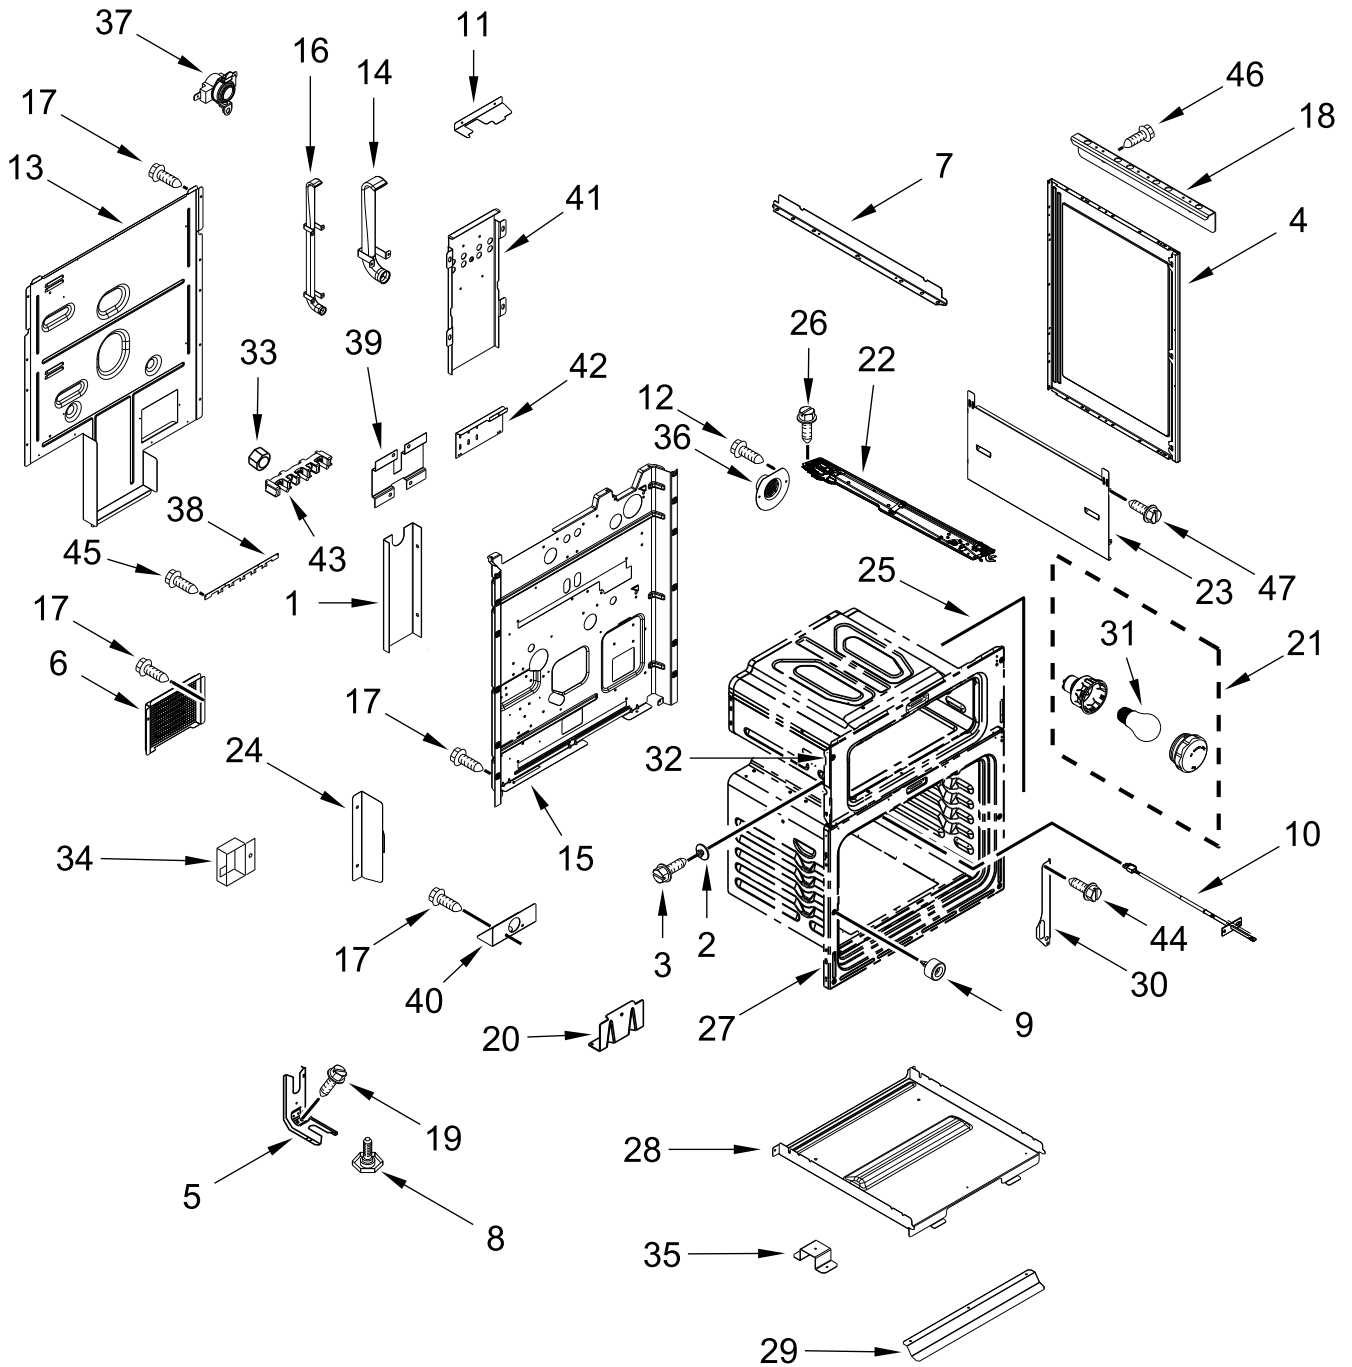

CHASSIS PARTS

CHASSIS PARTS

<u>Illus. No.</u>	<u>Part No.</u>	<u>Description</u>	<u>Illus. No.</u>	<u>Part No.</u>	<u>Description</u>	<u>Illus. No.</u>	<u>Part No.</u>	<u>Description</u>
1	W10332459	Shield, Heat	21	W11544370	Light Assembly	38	8036P012-60	Shield, Power Cord
2	W11479123	Spacer, Side Panel	22	W10683517	Lock, Rear Mount	39	7003P104-60	Insulator, Heat Shield
3	W10267456	Screw, Shoulder	23	W10538516	Shield, Side Insulation	40	W10190166	Bracket, Power Supply
4		Panel, Side	24	W10268559	Cover, Lower Wire	41	W10261388	Bracket, Terminal
	W11477310	Black	25	W11491754	Gasket, Oven Door	42	W10332449	Shield, Cord
5	3801F656-51	Bracket, Anti-Tip			(Upper)	43	W10246624	Block, Terminal
6	W10312612	Cover, Access (Terminal Block)		W11491753	Gasket, Oven Door	44	4449743	Screw
					(Lower)	45	489290	Screw
7	W10357697	Bracket, Side Panel	26	7101P375-60	Screw	46	7101P633-60	Screw (Black)
8	W10414238	Foot, Leveler	27	W11515373	Front, Main (Lower)	47	W10443110	Screw
9	W10105790	Bumper & Screw	28	W10548601	Pan, Element			FOLLOWING PARTS NOT ILLUSTRATED
10	7430P044-60	Sensor, Oven	29	W10253470	Bracket, Retaining			
11	W10268558	Cover, Lower Wire	30	W10410463	Cover, Hinge (Left)	W10271637		Insulation, Floor
12	7101P434-60	Screw		W10410461	Cover, Hinge (Right)	W11463064		Insulation, Hidden Bake Pouch
13	W10261386	Cover, Main Wire	31	311255	Bulb, Oven Light	W10204079		Insulation, Middle
14	W10337391	Tube, Vent (Upper)	32	W11515376	Front, Main (Upper)	W10204085		Insulation, Main Front Strip
15	W10668730	Back, Main	33	3400029	Nut	W11462751		Insulation, Wrapper
16	W10323793	Tube, Vent (Lower)	34	8285593	Cover, Connector	W10322111		Insulation, Back
17	7101P426-60	Screw	35	W10260545	Clip, Retaining			
18	W10319087	Bracket, U Channel	36	W10322408	Adapter, Vent Tube			
19	7101P485-60	Screw, Anti-Tip Kit	37	7403P899-60	Switch, High Limit			
20	W10863342	Support, Lower Oven