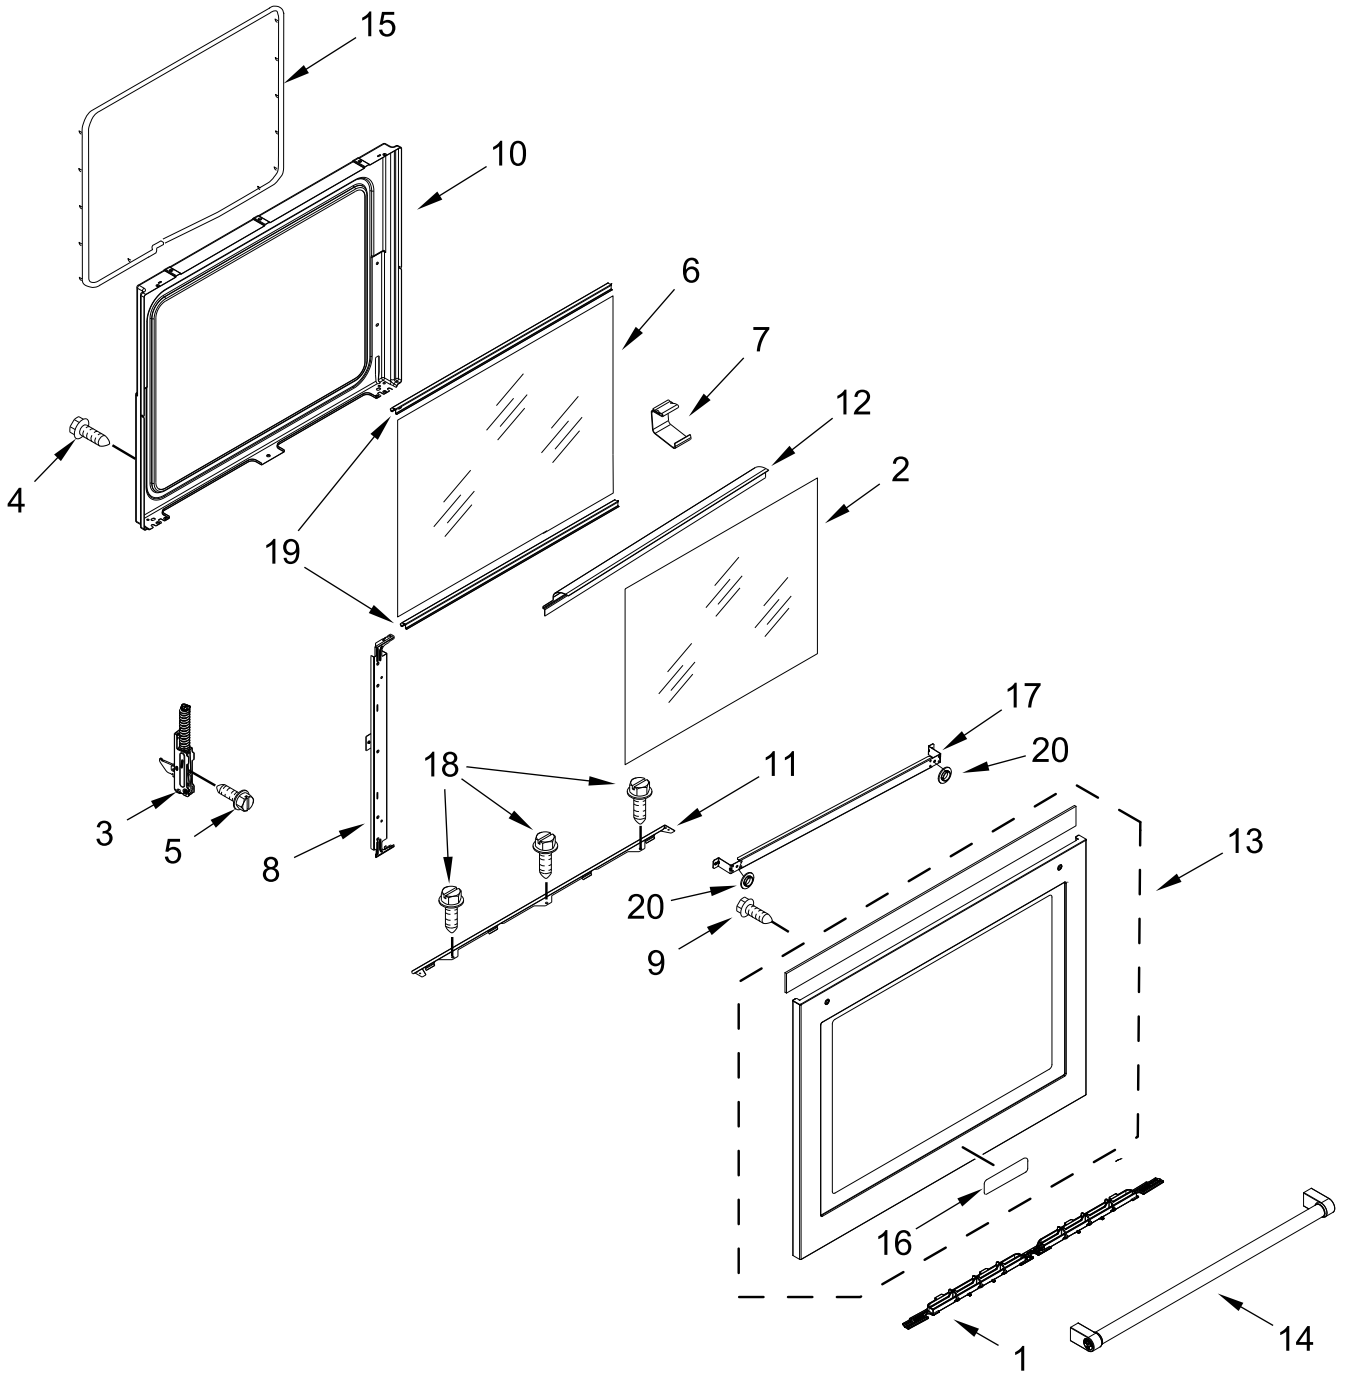

DOOR PARTS

DOOR PARTS

<u>Illus. No.</u>	<u>Part No.</u>	<u>Description</u>	<u>Illus. No.</u>	<u>Part No.</u>	<u>Description</u>	<u>Illus. No.</u>	<u>Part No.</u>	<u>Description</u>
1	W11440161	Bottom, Door Cover	9	W10241367	Screw	14		Handle, Door
2		Glass, Outer Door	10	W10826568	Liner, Door		W10551000	Stainless
	W10693388	Glass, Outer Door (Stainless)	11	W10813140	Rail, Horizontal Support	15	W11491752	Gasket, Door
3	W10885519	Hinge, Door (Active)	12		Liner, Door Scoop	16	W10518672	Badge
4	W10031790	Screw		W10613791	Black	17	W10541911	Bracket, Glass Upper Handle
5	W10362924	Screw	13		Glass Assembly, Outer Door	18	9780274	Screw
6	W11223202	Glass, Inner		W10861703	Black Stainless	19	W11379948	Glass Spacer
7	W10137382	Clip, Panel				20	W10319024	Washer, Door
8	W10813139	Rail, Vertical Support