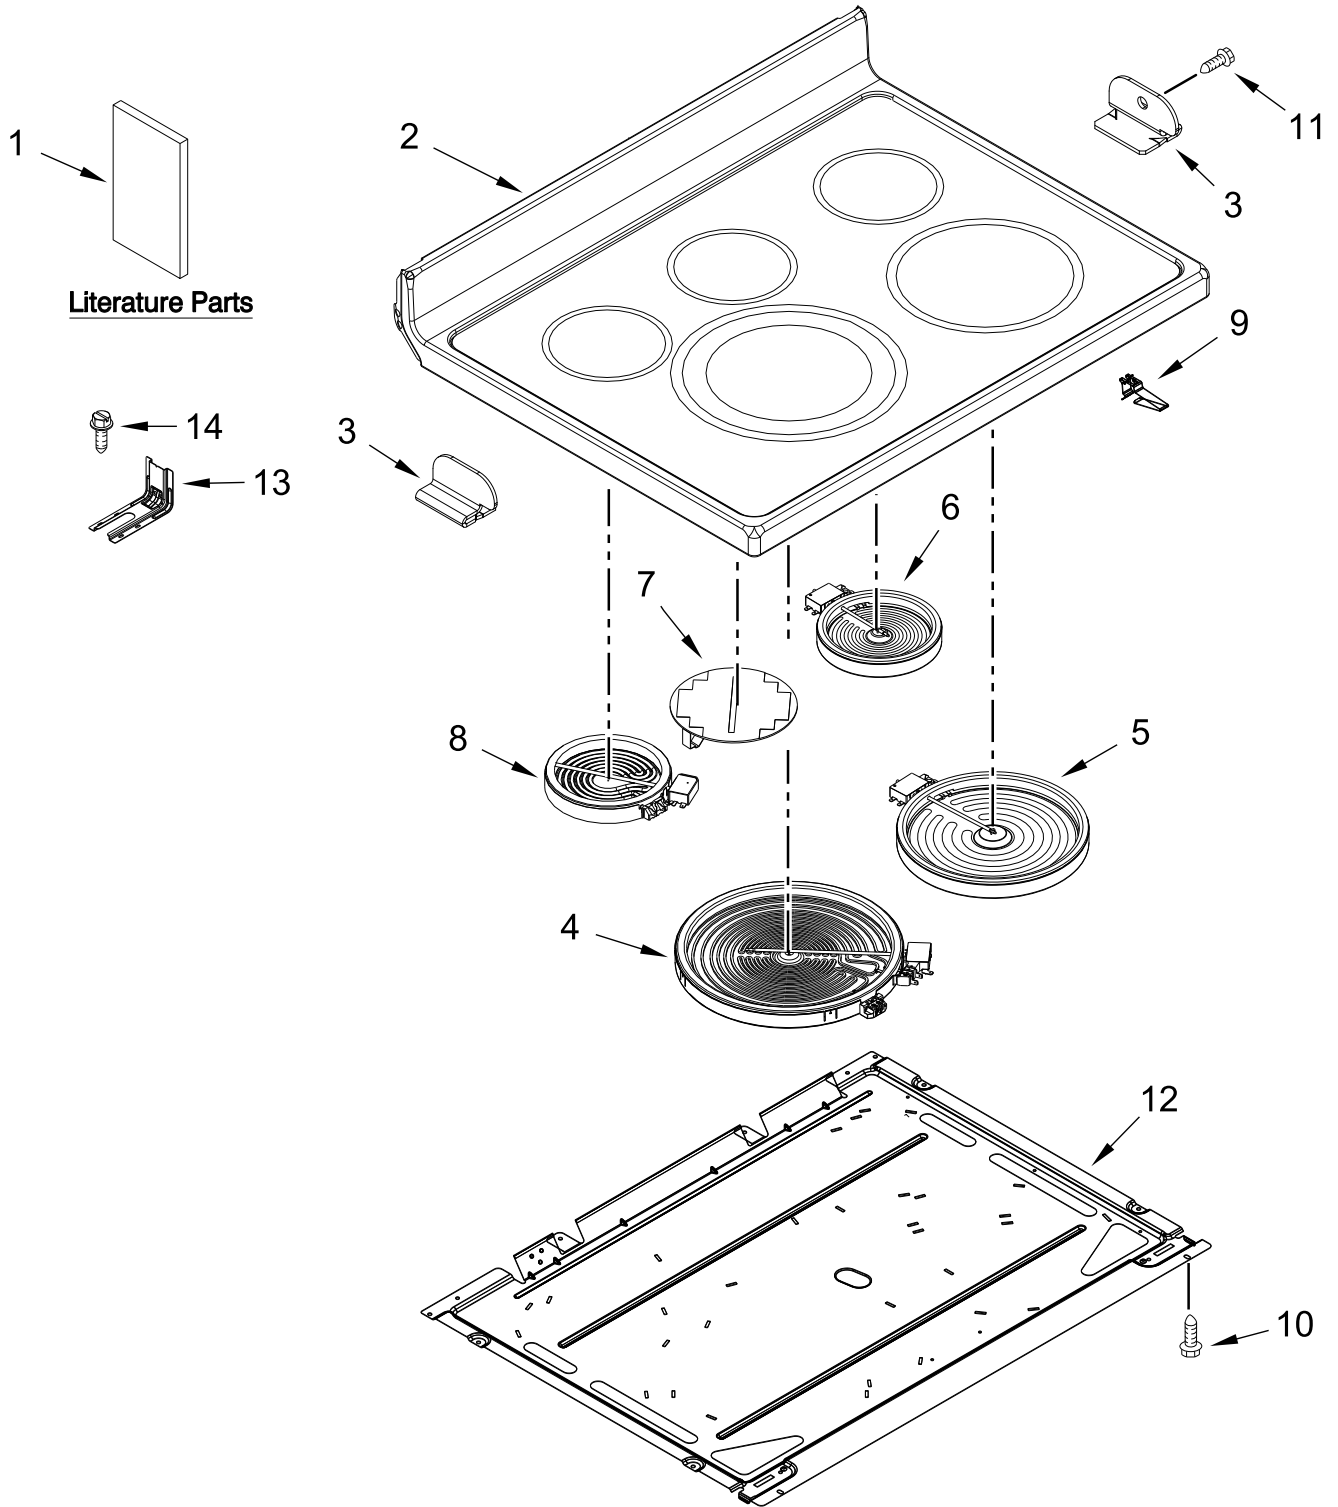

# COOKTOP PARTS

<u>Illus. No.</u>	<u>Part No.</u>	<u>Description</u>	<u>Illus. No.</u>	<u>Part No.</u>	<u>Description</u>	<u>Illus. No.</u>	<u>Part No.</u>	<u>Description</u>
1		Literature Parts	5	W10275048	Element (3000 and 1400W)	12	W10691223	Pan, Radiant Element
	W11509613	Use and Care Guide			(Right Front)	13	W11379945	Bracket, Anti-Tip
	W11489748	Quick Start Guide	6	W10248261	Element (1200W)	14	7101P485-60	Screw, Anti-Tip Kit
	W11393917	Tech Sheet			(Right Rear)			FOLLOWING PARTS NOT ILLUSTRATED
2		Cooktop	7	W10799048	Element, Warm Zone			
	W10697351	Black			(Center Rear)		W11188424	Harness, Cooktop (Left)
3	W10607641	Bracket, Cooktop (Left)	8	W10342780	Element (1300W)		W11134550	Harness, Cooktop (Right)
	W10607642	Bracket, Cooktop (Right)			(Left Rear)		W11454490	Harness, Main
4	W10711900	Element (3000W) (Left Front)	9	W11600012	Spring, Element		W11212183	Harness, Sensor
			10	3196169	Screw		W11134592	Harness, Warm Zone
			11	3196172	Screw			