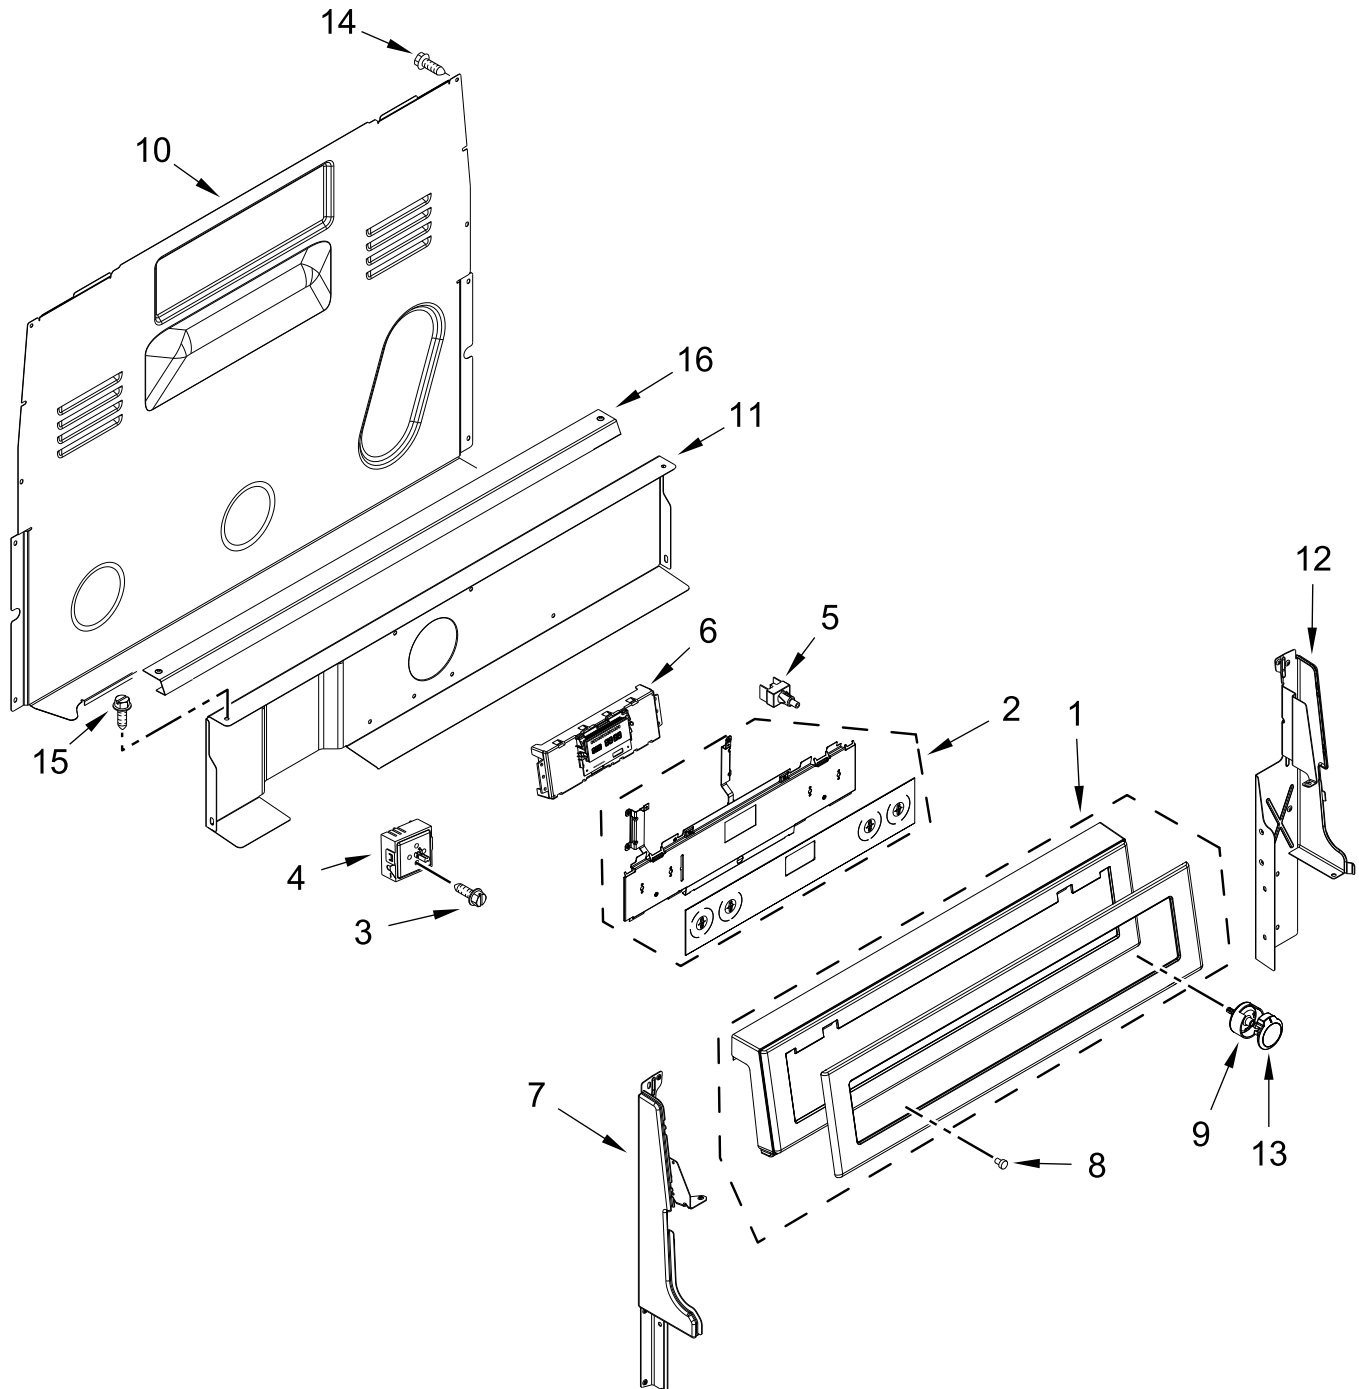

CONTROL PANEL PARTS