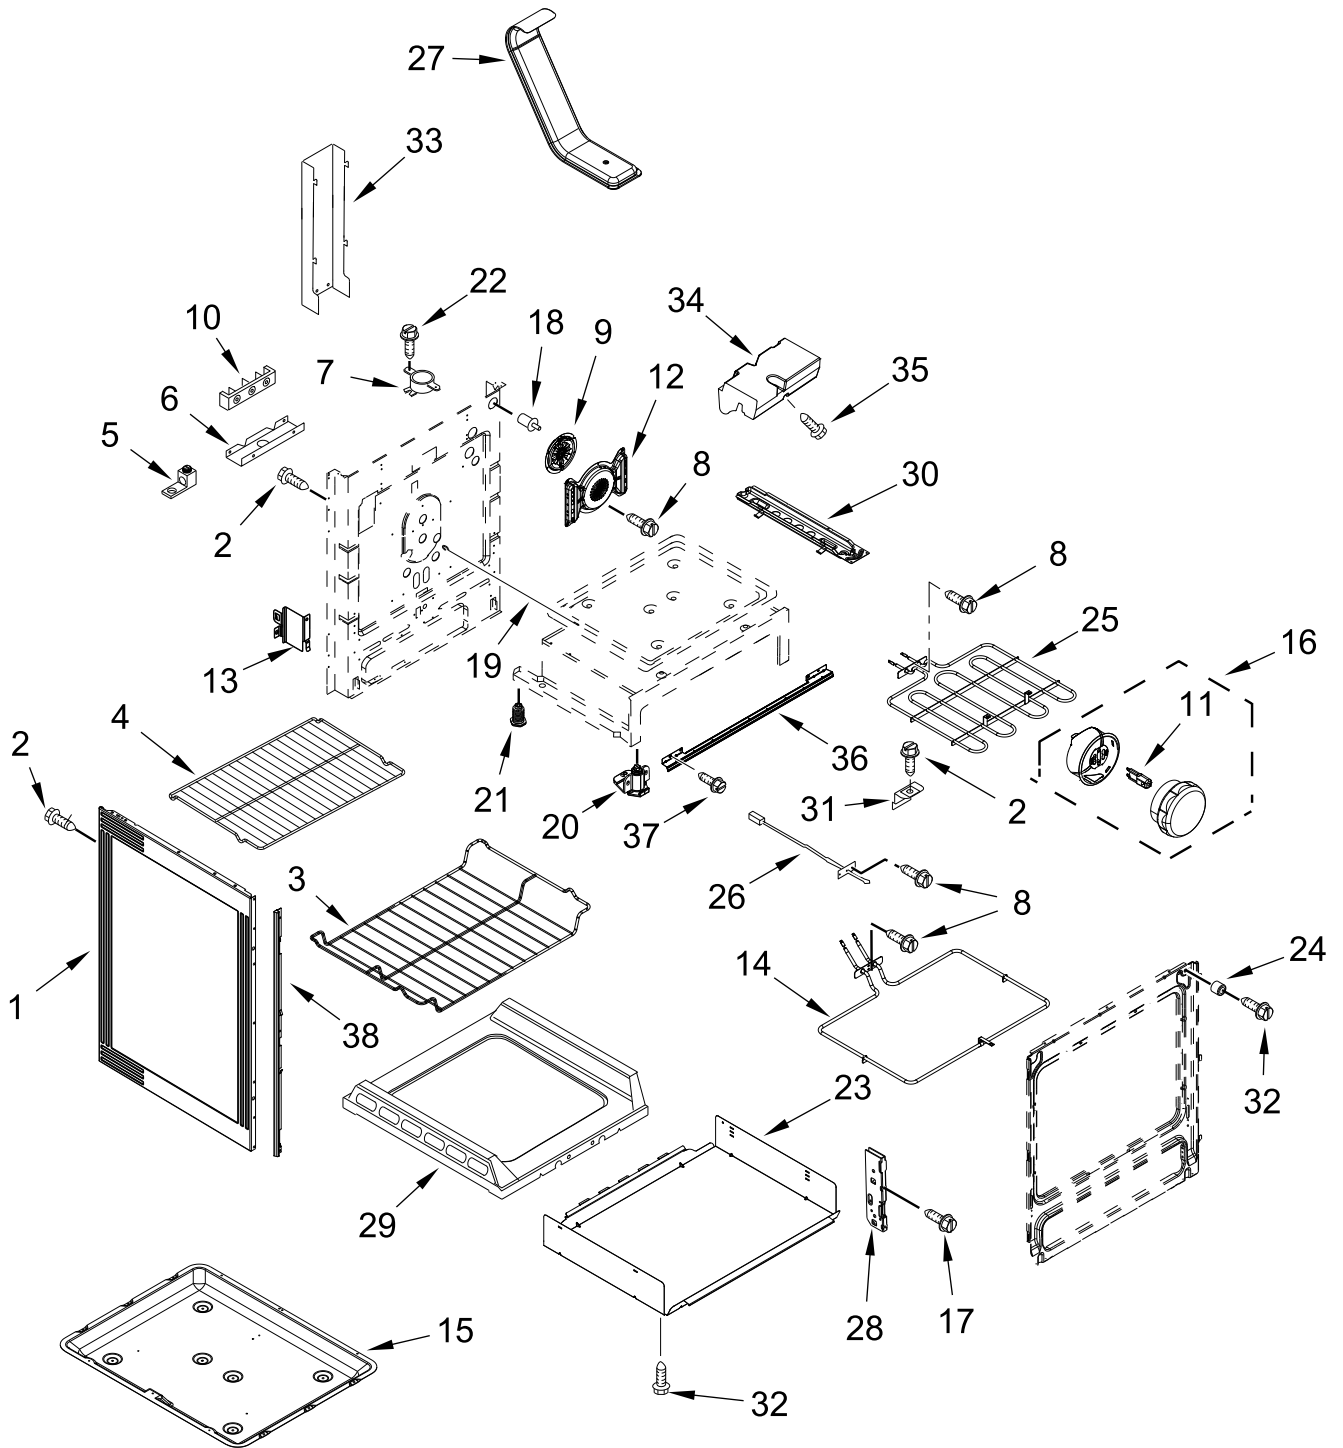

CHASSIS PARTS

CHASSIS PARTS

<u>Illus. No.</u>	<u>Part No.</u>	<u>Description</u>	<u>Illus. No.</u>	<u>Part No.</u>	<u>Description</u>	<u>Illus. No.</u>	<u>Part No.</u>	<u>Description</u>
1		Panel, Side	15	W11379357	Bake Pan	31	W10035900	Support, Oven Bottom
	W10162245	Black	16	W11634772	Light Assembly	32	W10516115	Screw
2	3196172	Screw	17	W10031780	Screw	33	W10326122	Cover, Terminal Block
3	W10289145	Rack, Oven (Gull-Wing)	18	W11511828	Switch, Door	34	W10910404	Counterweight
4	W10531060	Rack, Oven	19	W10273192	Rod, Door Switch	35	W11034869	Screw
5	W10281322	Kit, Bare Wire Adapter Block	20	W10341186	Front Foot Assembly	36	W11620269	Bracket, Front Frame
6	3186034	Bracket, Service	21	W10058460	Foot, Leveling	37	3196560	Screw
7	3196548	Fuse, Thermal	22	3196172	Screw	38	W11510560	Barrier Rail, Rubber (Left and Right)
8	W10362924	Screw	23	W10726740	Shield, Heat			FOLLOWING PARTS NOT ILLUSTRATED
9	W10756304	Assembly, Convection	24	9758701	Spacer, Door	W10194393		Insulation, Wrap
10	W10246624	Block, Terminal	25	W11095929	Element, Broil	W10225524		Insulation, Back
11	W10571723	Bulb, Halogen 40 Watts	26	W10586204	Sensor	W10225523		Insulation, Bottom
12	W10346153	Baffle, Full Convection	27	W10134285	Tube, Vent	4820F015-59		Insulation, Strap
13	W10273002	Bracket, Oven Support	28	W10289077	Receiver, Hinge			
14	W10774342	Element, Bake	29	W10774446	Bottom, Oven			
			30	W10390008	Base Rail Assembly (Left)			
				W10390007	Base Rail Assembly (Right)