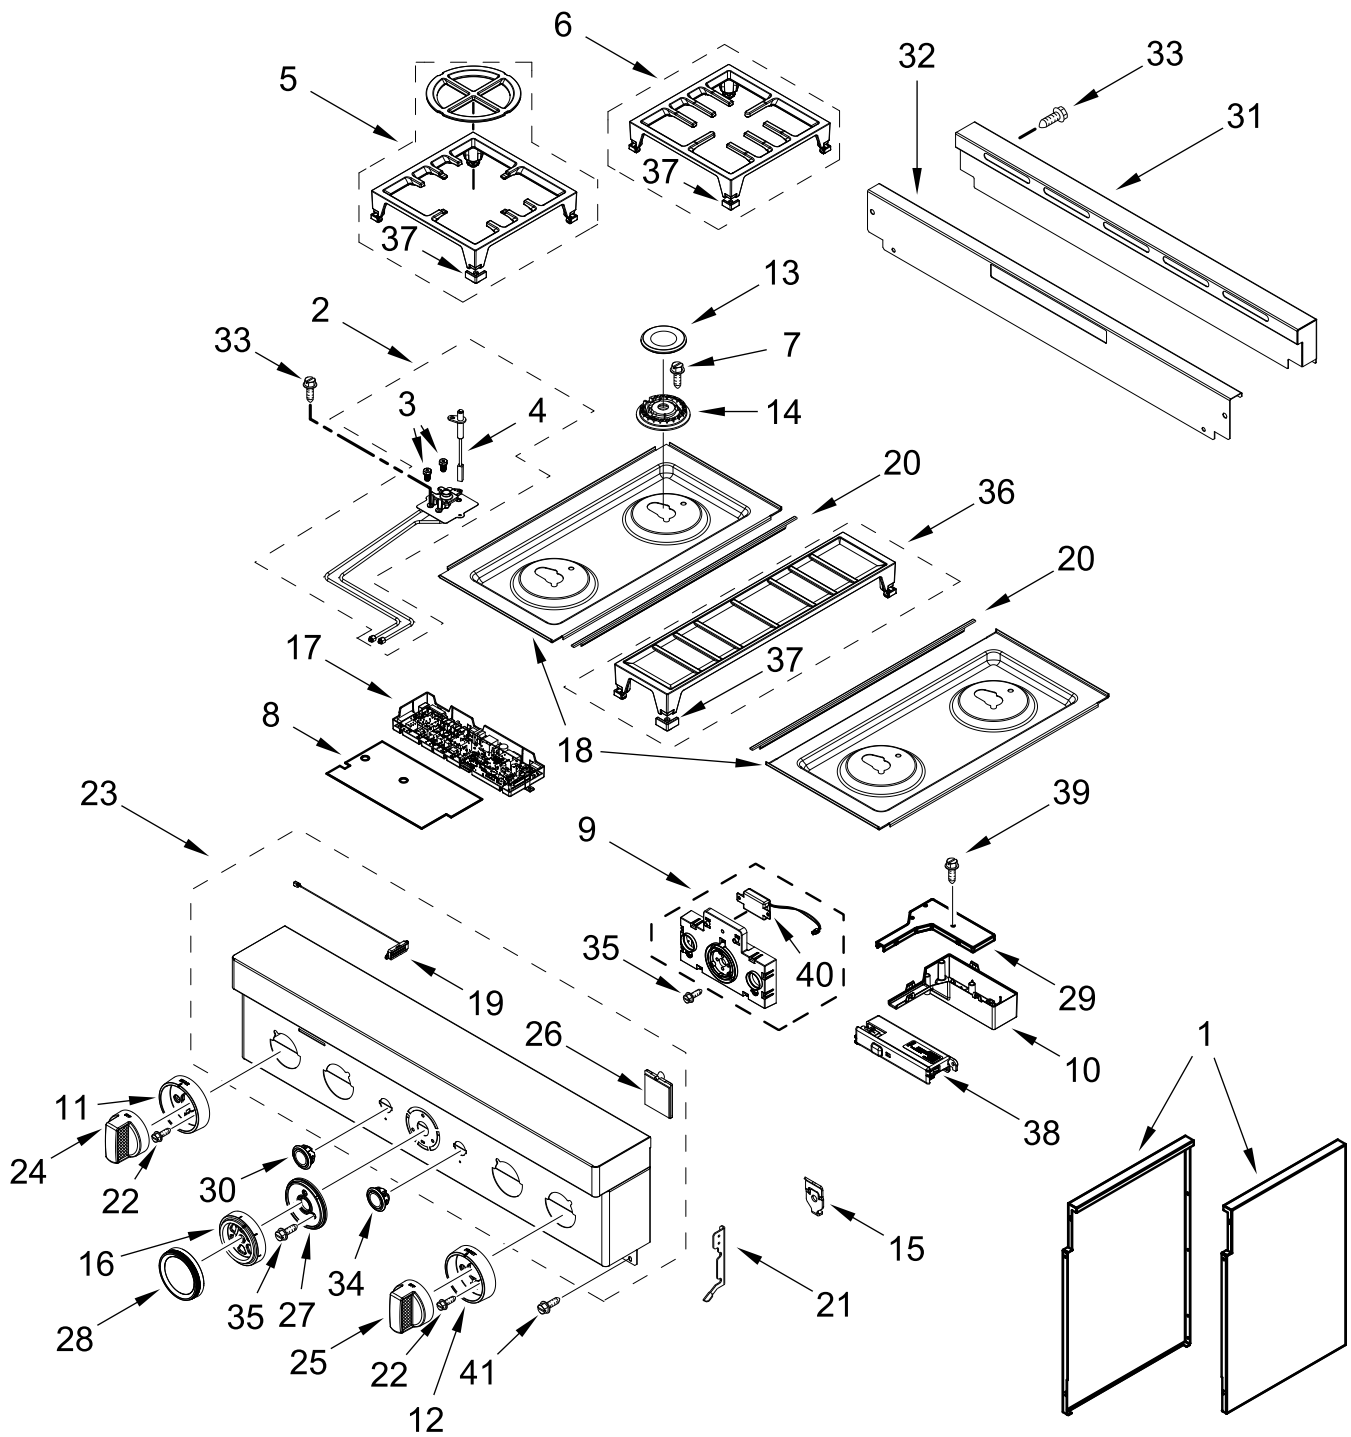

COOKTOP, BURNER AND GRATE PARTS