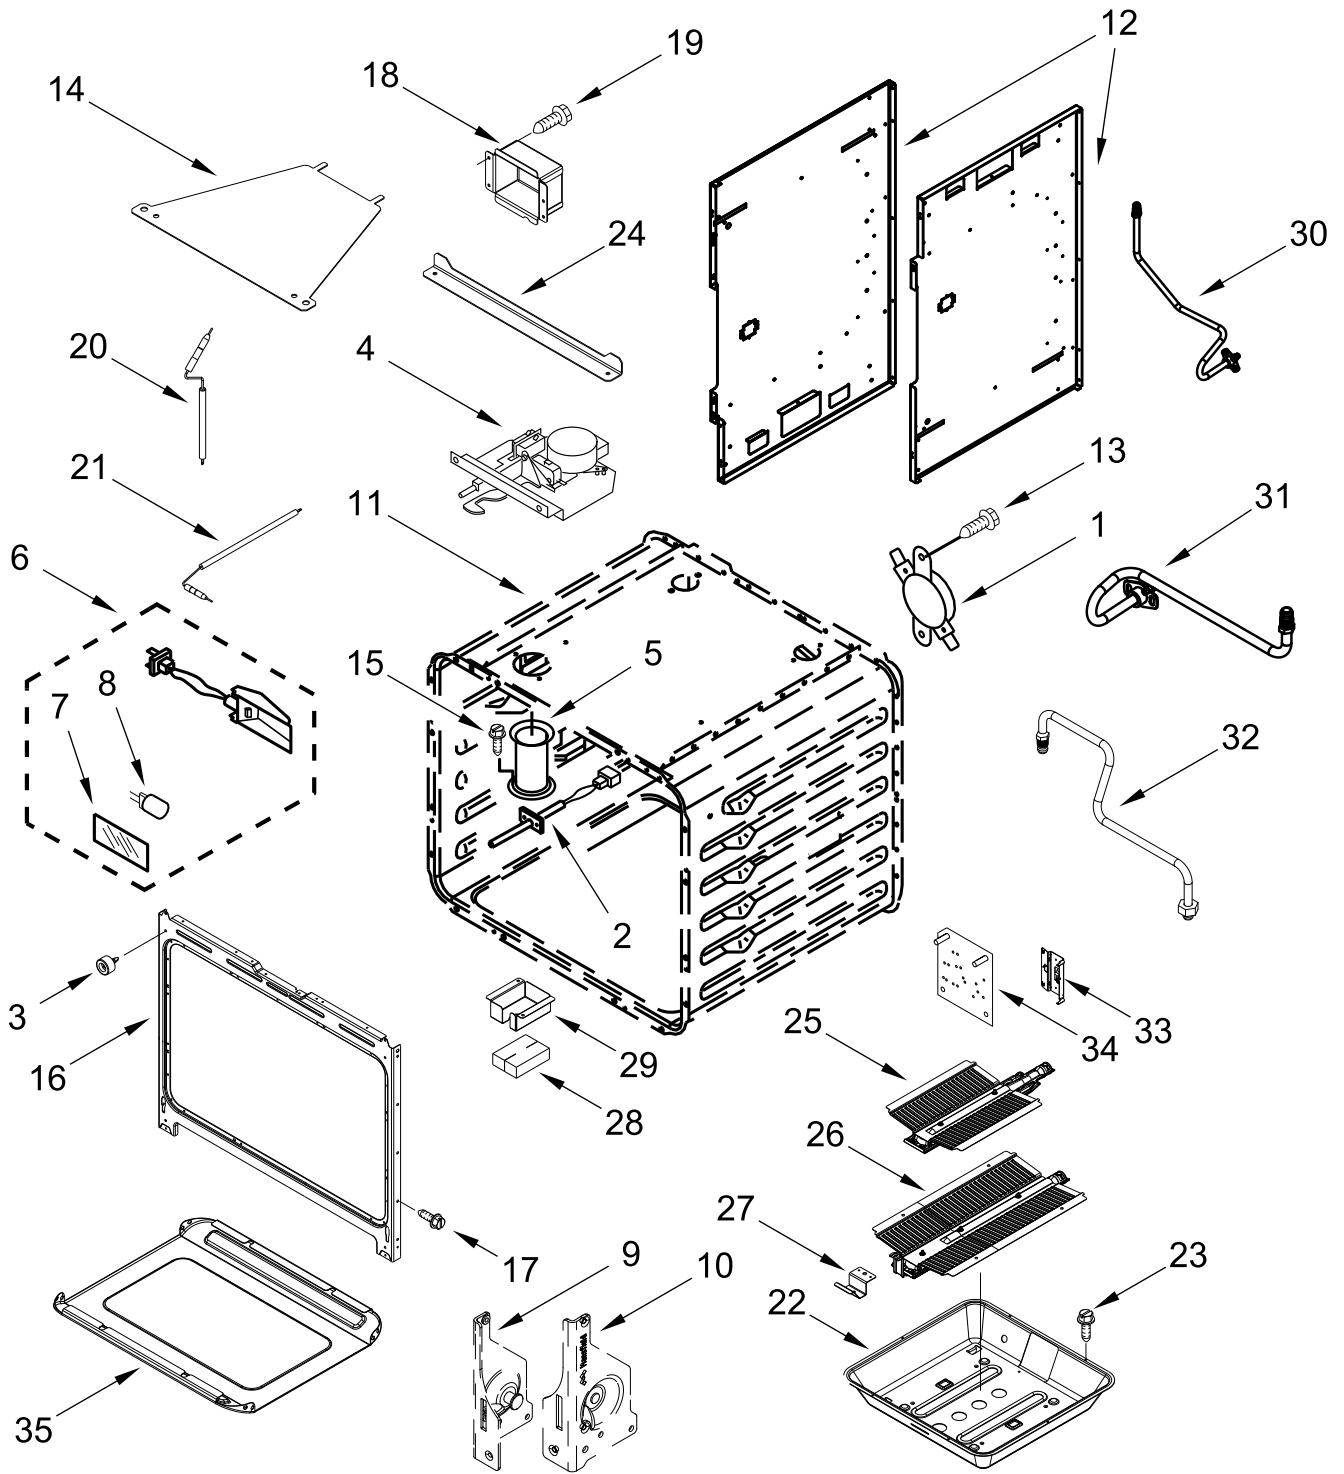

OVEN PARTS

OVEN PARTS

<u>Illus. No.</u>	<u>Part No.</u>	<u>Description</u>	<u>Illus. No.</u>	<u>Part No.</u>	<u>Description</u>	<u>Illus. No.</u>	<u>Part No.</u>	<u>Description</u>
1	4450249	Thermostat (TOD)	14	W10160858	Cover, Latch	31	W11106980	Tube, Bake
2	W10622170	Probe, Sensor	15	3196176	Screw	32	W11109167	Tube, Gas
3	W10351278	Bumper and Screw	16	W11192755	Frame, Front	33	W10145362	Bracket-Board, DSI
4	W10830016	Latch, Motorized	17	3196560	Screw	34	W10511278	Module, Spark DSI
5	W10145743	Tube, Vent	18	W10308051	Box, Broil	35	W10496809	Pan, Oven Bottom
6	W11223932	Assembly, Oven Light	19	7101P434-60	Screw			FOLLOWING PARTS NOT ILLUSTRATED
7	W10169756	Lens, Light	20	W11182863	Electrode, Broil			
8	W10169757	Bulb, Light	21	W11205400	Electrode, Bake	W10282810		Insulation, Wrap (30 In)
9		Receiver, Hinge (Not Serviced)	22	W10145744	Support, Bake Pan	W11109145		Insulation, Back (30 in)
10		Receiver, Hinge (Not Serviced)	23	12992902	Screw	W10299354		Insulation, Bottom
11		Liner, Oven (Not Serviced)	24	W10317437	Bracket, Broil Standoff	3400968		Nut
12	W11102297	Chassis, Side (Left)	25	W10878504	Burner, Bake			
	W11102296	Chassis, Side (Right)	26	W10311335	Burner, Broil			
13	7101P426-60	Screw	27	W10308040	Bracket, Bake Burner			
			28	W10311009	Insulation, Broil Cover			
			29	W10310985	Cover, Broil			
			30	W11109238	Tube, Broil