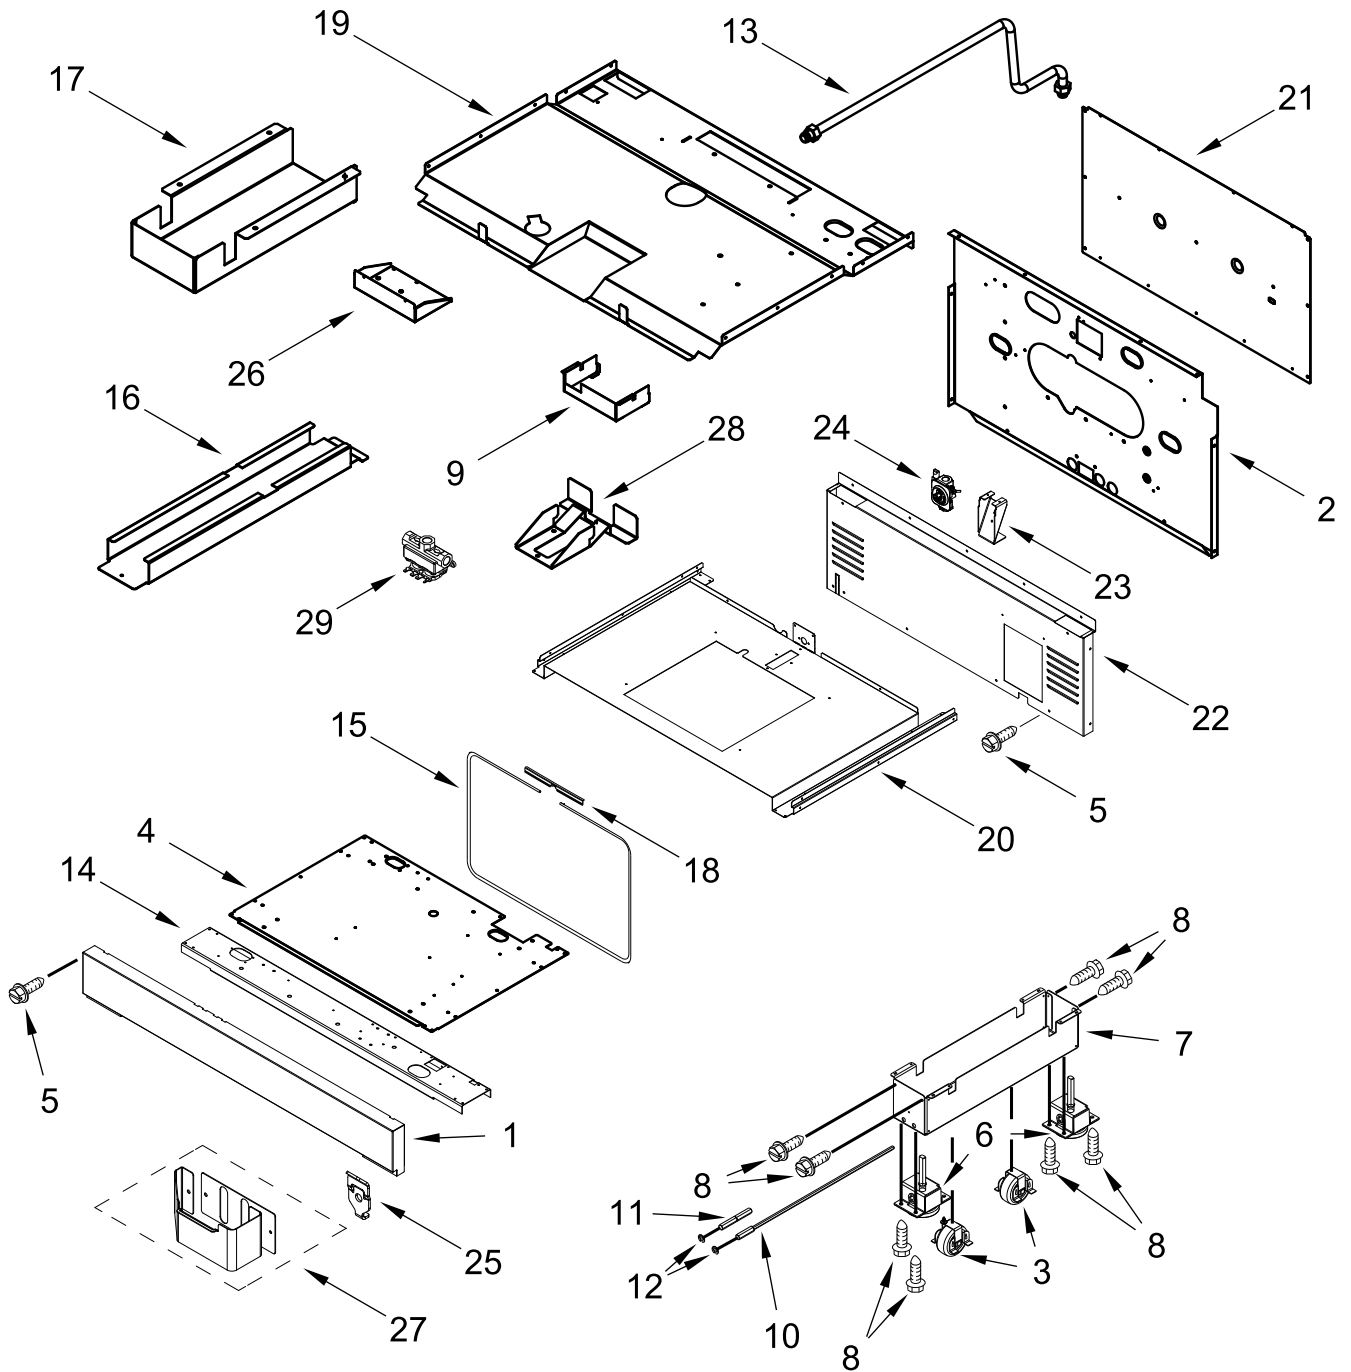

CHASSIS PARTS

CHASSIS PARTS

<u>Illus.</u> <u>No.</u>	<u>Part No.</u>	<u>Description</u>	<u>Illus.</u> <u>No.</u>	<u>Part No.</u>	<u>Description</u>	<u>Illus.</u> <u>No.</u>	<u>Part No.</u>	<u>Description</u>
1	W11697031	Kickplate	13	W11181648	Tube, Pressure Regulator	23	W11096823	Bracket, Pressure Regulator
2	W11324989	Back, Chassis	14	W11087491	Support, Channel	24	W10896959	Regulator, Pressure
3	W10138054	Assembly, Roller	15	W11115328	Gasket, Cavity (30 In)	25	W11036559	Spring Clip, Range
4	W11109583	Duct, Bottom (30 in)	16	W11050145	Duct-Chassis, Rear	26	W11106341	Drawer, Appliance Manager
5	7101P426-60	Screw	17	W11368831	Channel, Wire	27	W11199181	Cover, Foot (Left)
6	9760860	Leveler	18	W11362015	Retainer, Gasket (9 in Long)		W11199178	Cover, Foot (Right)
7	W10908710	Base, Leveling Leg	19	W11324986	Top, Chassis	28	W11190223	Bracket, Bake Alignment
8	4449743	Screw	20	W11040802	Chassis, Bottom	29	W10145680	Valve, Dual
9	W11369237	Cabinet, Appliance Manager	21	W11103334	Panel, Back Top			
10	W10115869	Shaft, Long	22	W11034134	Panel, Back Bottom			
11	W10115793	Shaft, Short						
12	489504	E-Ring