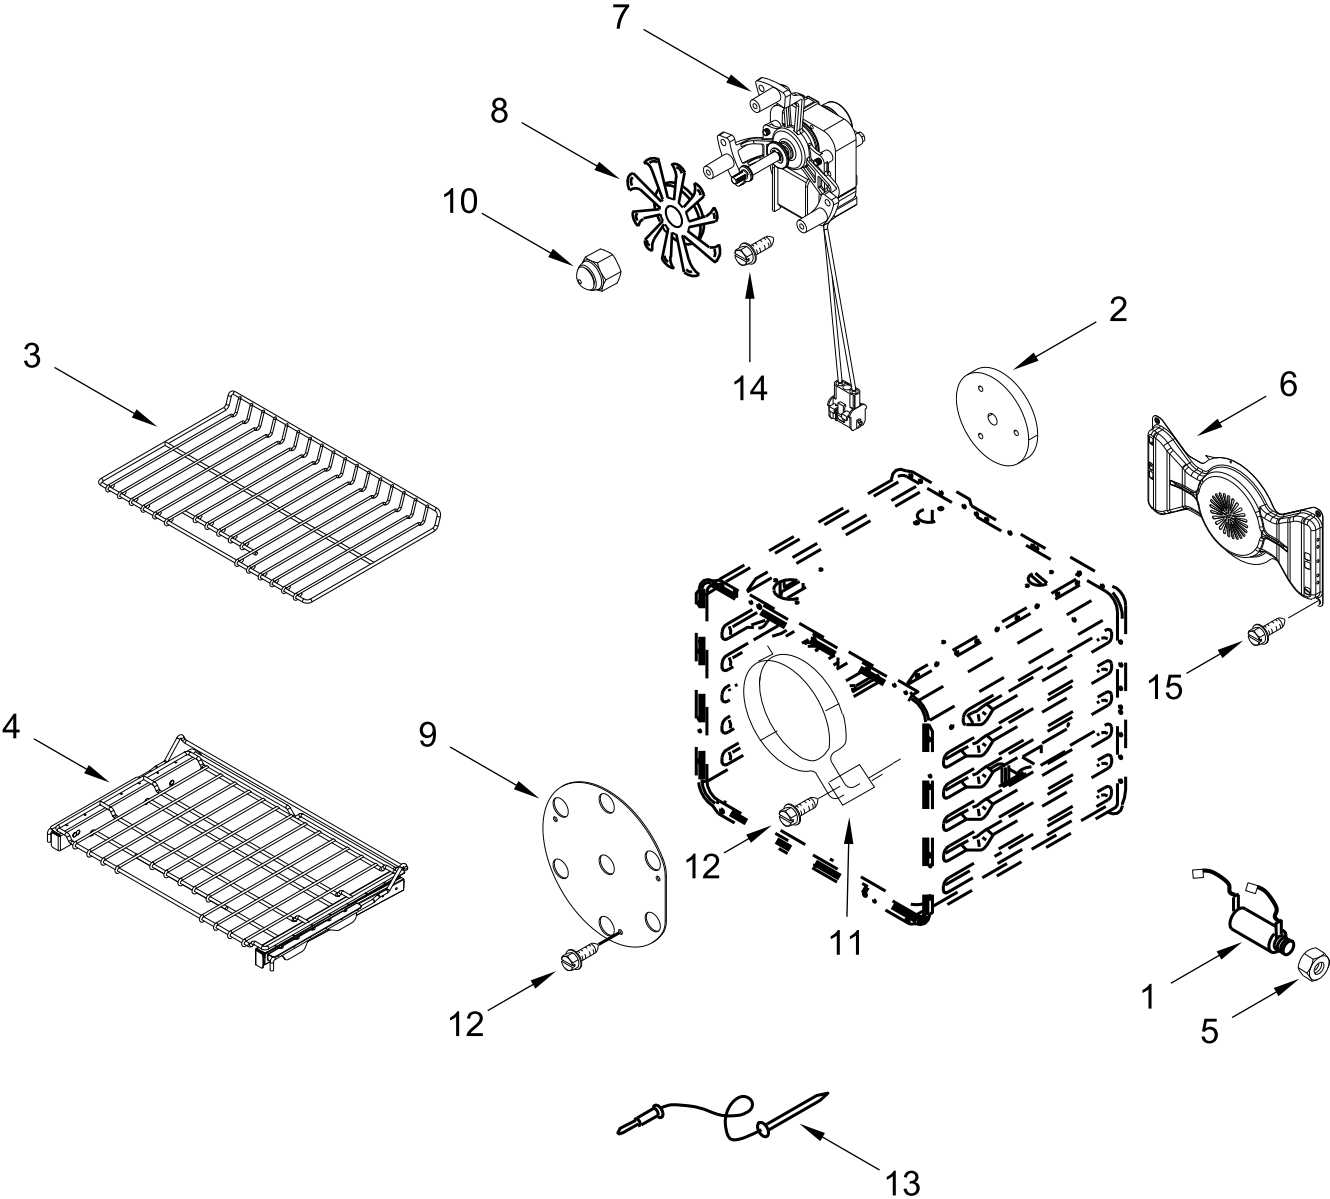

INTERNAL OVEN PARTS

INTERNAL OVEN PARTS

<u>Illus.</u> <u>No.</u>	<u>Part No.</u>	<u>Description</u>	<u>Illus.</u> <u>No.</u>	<u>Part No.</u>	<u>Description</u>	<u>Illus.</u> <u>No.</u>	<u>Part No.</u>	<u>Description</u>
1	9755543	Jack, Meat Probe	7	W10631506	Motor, Convection	13	9755542	Probe, Temperature
2	W10282821	Insulation, Convection Cover	8	W10631503	Blade, Fan	14	W10720084	Screw
3	W10570887	Rack, Oven	9	W10261523	Plate, Fan	15	W10739592	Screw
4	W11496977	Rack, Sliding Oven	10	W10631504	Nut, Acorn (LH)			
5	9755546	Nut, Hidden	11	W11098505	Element, Convection Heat			
6	W11212180	Baffle, Convection	12	4449154	Screw