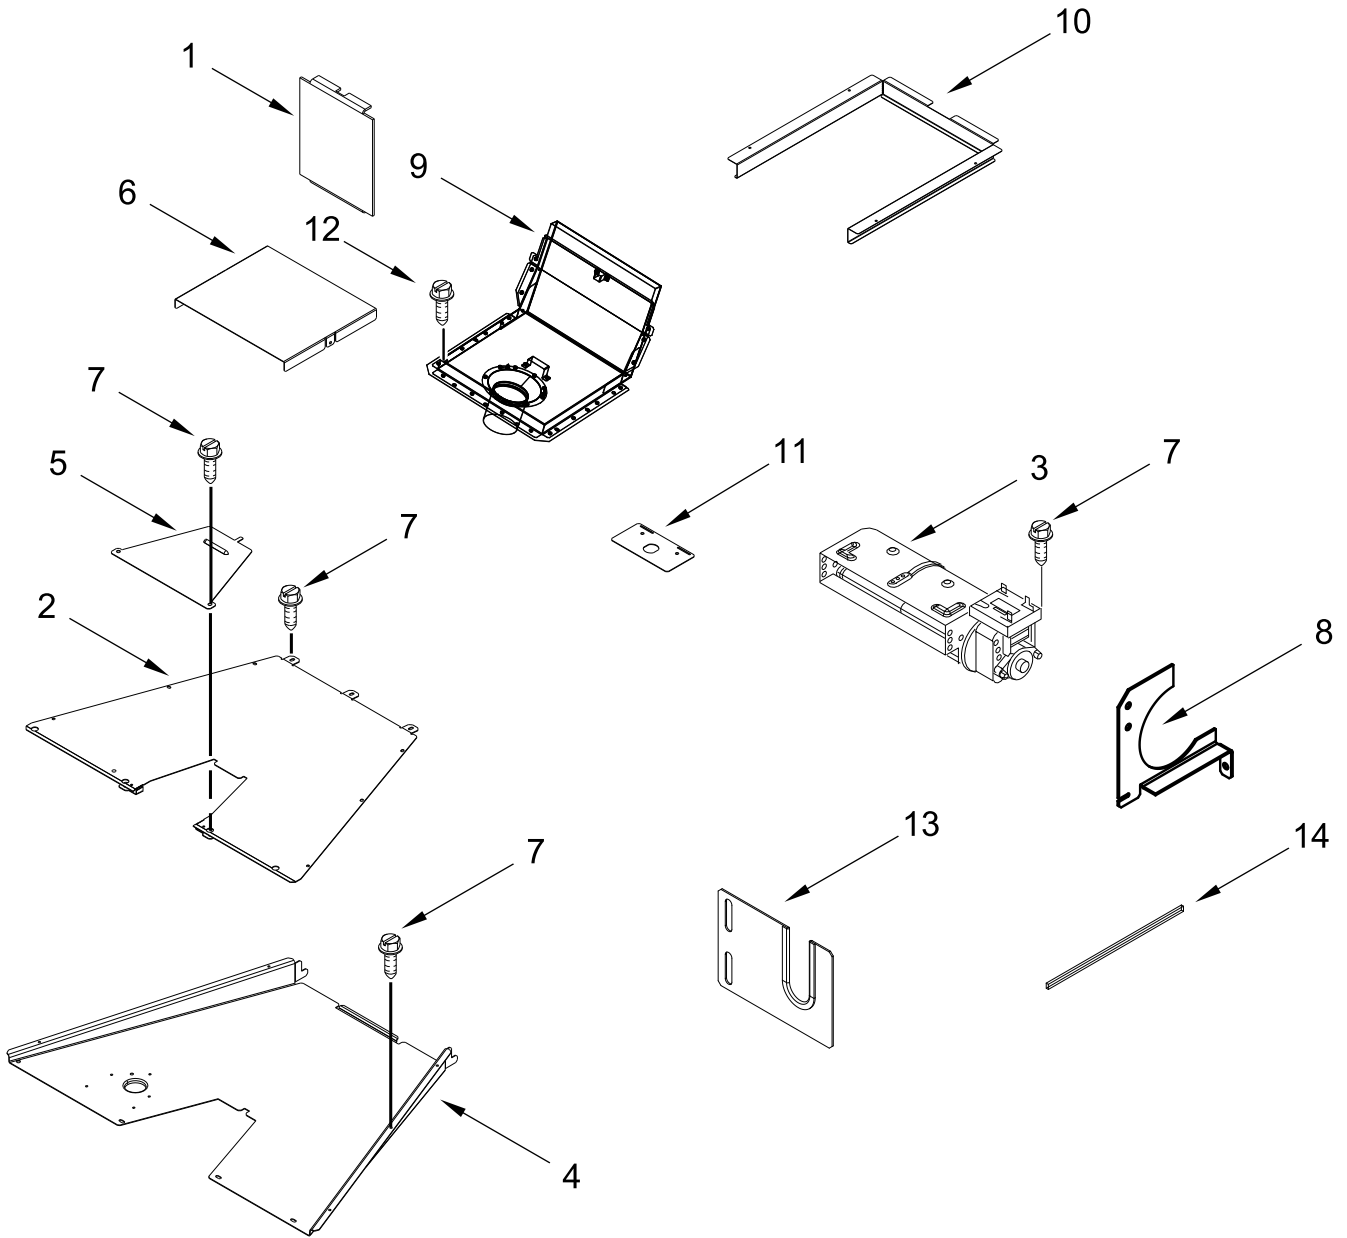

VENTING PARTS

VENTING PARTS

<u>Illus.</u> <u>No.</u>	<u>Part No.</u>	<u>Description</u>	<u>Illus.</u> <u>No.</u>	<u>Part No.</u>	<u>Description</u>	<u>Illus.</u> <u>No.</u>	<u>Part No.</u>	<u>Description</u>
1	W10246087	Insulation, Chimney	6	W10246086	Retainer, Insulation	11	W10115855	Holder, Strain Relief
2	W11105221	Vent, Cooling Top (30 in)	7	7101P426-60	Screw	12	3400805	Screw (Zinc)
3	W11200129	Blower	8	W11047754	Bracket, Blower Mount	13	W11106956	Cover, Channel
4	W11091676	Vent, Cooling Bottom (30 in)	9	W10340579	Vent, Chimney Box (30 in / 36 in)	14	W10919715	Gasket
5	W11109518	Plate, Cooling Latch	10	W10145363	Duct, Primary Air (30 in)