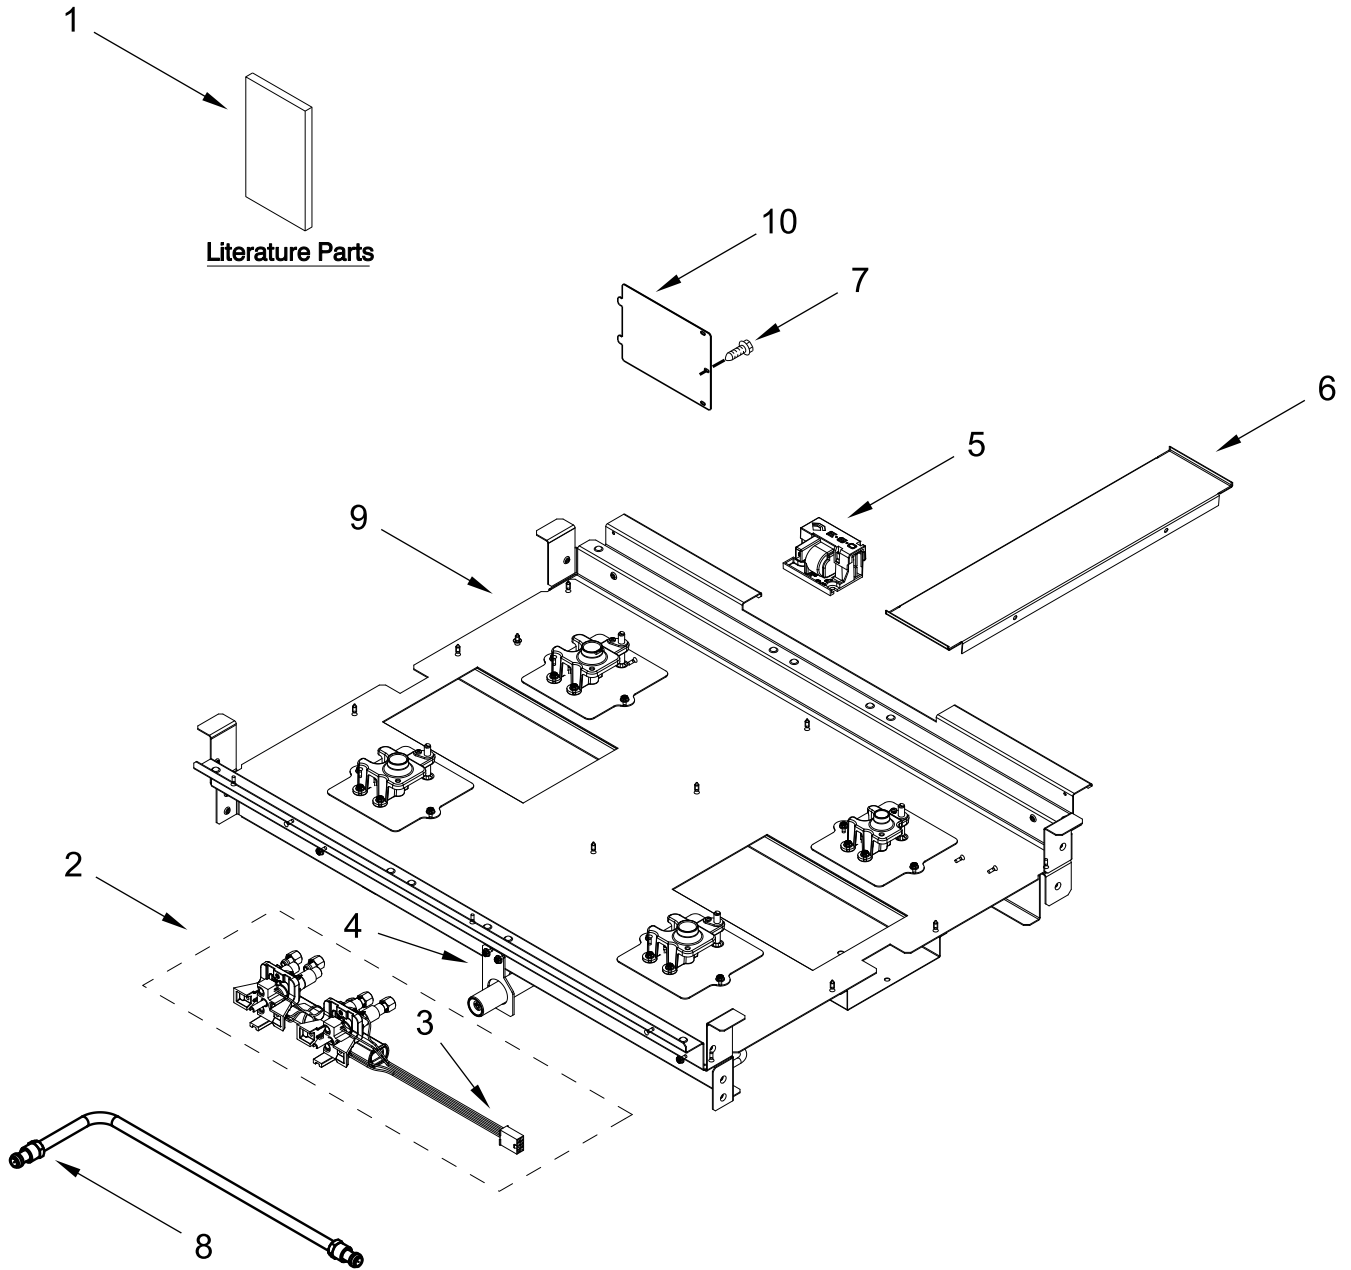

KitchenAid[®]

GAS RANGE

MODELS:

KFGC500JYP07 (Yellow Pepper)

BURNER BOX PARTS

BURNER BOX PARTS

<u>Illus. No.</u>	<u>Part No.</u>	<u>Description</u>	<u>Illus. No.</u>	<u>Part No.</u>	<u>Description</u>	<u>Illus. No.</u>	<u>Part No.</u>	<u>Description</u>
1		Literature Parts	3	W10903728	Switch, Harness	10	W10115843	Cover, Ignition
	W11508863	Use and Care Guide	4	W11121194	Bracket, Manifold			FOLLOWING PARTS NOT ILLUSTRATED
	W11508887	Installation Instructions	5	W11121317	Module, Spark		W11448062	Harness, Main (30 in)
	W11184759	Guide, Internet Connectivity	6	W11121361	Filler, Cooktop		W11200328	Harness, Cooktop
	W11575703	Diagram, Wiring (Cooktop)	7	7101P426-60	Screw		W10780278	Harness, Door Lock
	W11565467	Tech Sheet	8	W10892281	Tube, Manifold Supply (Left)		W11200325	Harness, Communication
	W11364680	Guide, Quick Start		W10892292	Tube, Manifold Supply (Right)		W11242785	Harness, WIFI
2	W10892994	Assembly, Valve Manifold (Left Front, Left Rear)	9		Box, Burner (Not Serviced)		313438	Clip, Harness
	W10892997	Assembly, Valve Manifold (Right Front, Right Rear)					W10624584	Cord, Power
							4450800	Screw, Grounding
							W10253333	Bracket, Anti-Tip
							7101P485-60	Screw, Anti-Tip Kit
							W11238042	Kit, LP Conversion
							W11311196	Ignitor Wire, Wire-Electrode Bake