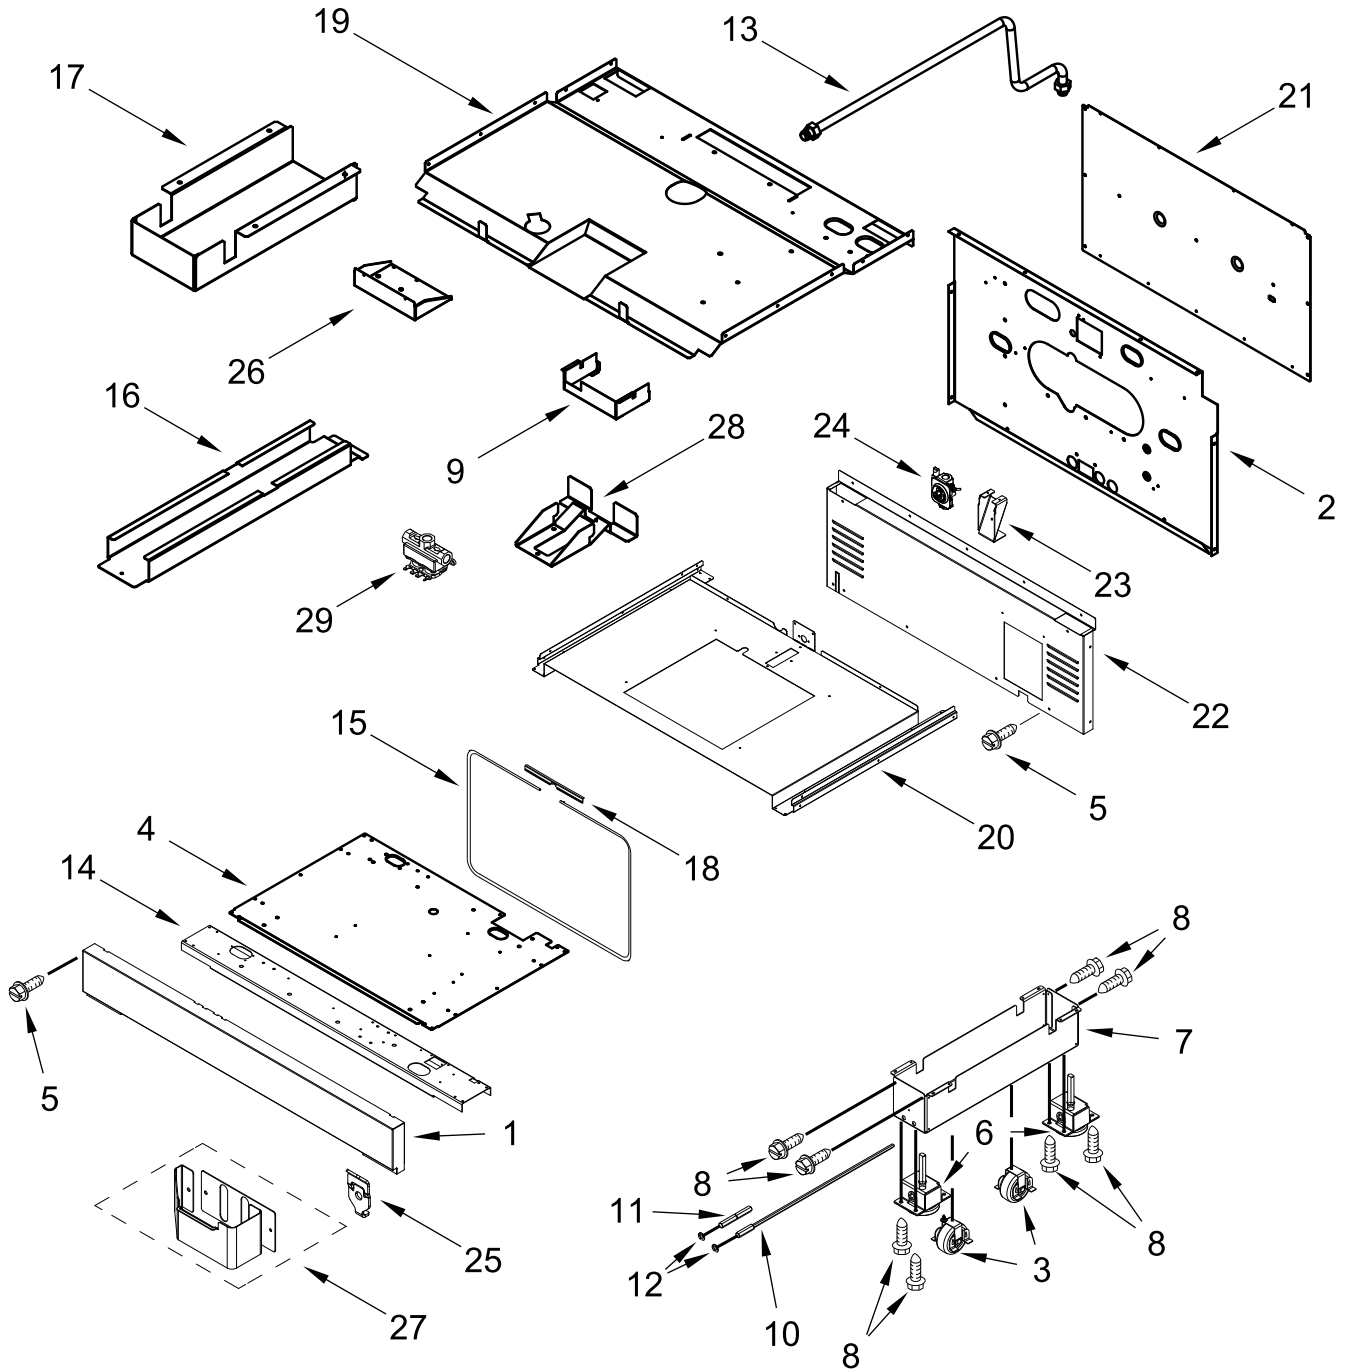

CHASSIS PARTS

CHASSIS PARTS

<u>Illus.</u> <u>No.</u>	<u>Part No.</u>	<u>Description</u>	<u>Illus.</u> <u>No.</u>	<u>Part No.</u>	<u>Description</u>	<u>Illus.</u> <u>No.</u>	<u>Part No.</u>	<u>Description</u>
1	W11697042	Kickplate	13	W11181648	Tube, Pressure Regulator	23	W11096823	Bracket, Pressure Regulator
2	W11324988	Back, Chassis	14	W11087493	Support, Channel	24	W10896959	Regulator, Pressure
3	W10138054	Assembly, Roller	15	W11115330	Gasket, Oven (36 in)	25	W11036559	Spring Clip, Range
4	W11095572	Duct, Bottom (36 in)	16	W11050145	Duct-Chassis, Rear	26	W11106341	Drawer, Appliance Manager
5	7101P426-60	Screw	17	W11368831	Channel, Wire	27	W11199181	Cover, Foot (Left)
6	9760860	Leveler	18	W11362015	Retainer, Gasket (9 in Long)		W11199178	Cover, Foot (Right)
7	W10908710	Base, Leveling Leg	19	W11324985	Top, Chassis	28	W11190223	Bracket, Bake Alignment
8	4449743	Screw	20	W11040801	Chassis, Bottom	29	W10145680	Valve, Dual
9	W11369237	Cabinet, Appliance Manager	21	W11103333	Panel, Back Top			
10	W10115869	Shaft, Long	22	W11034133	Panel, Back Bottom			
11	W10115793	Shaft, Short						
12	489504	E-Ring