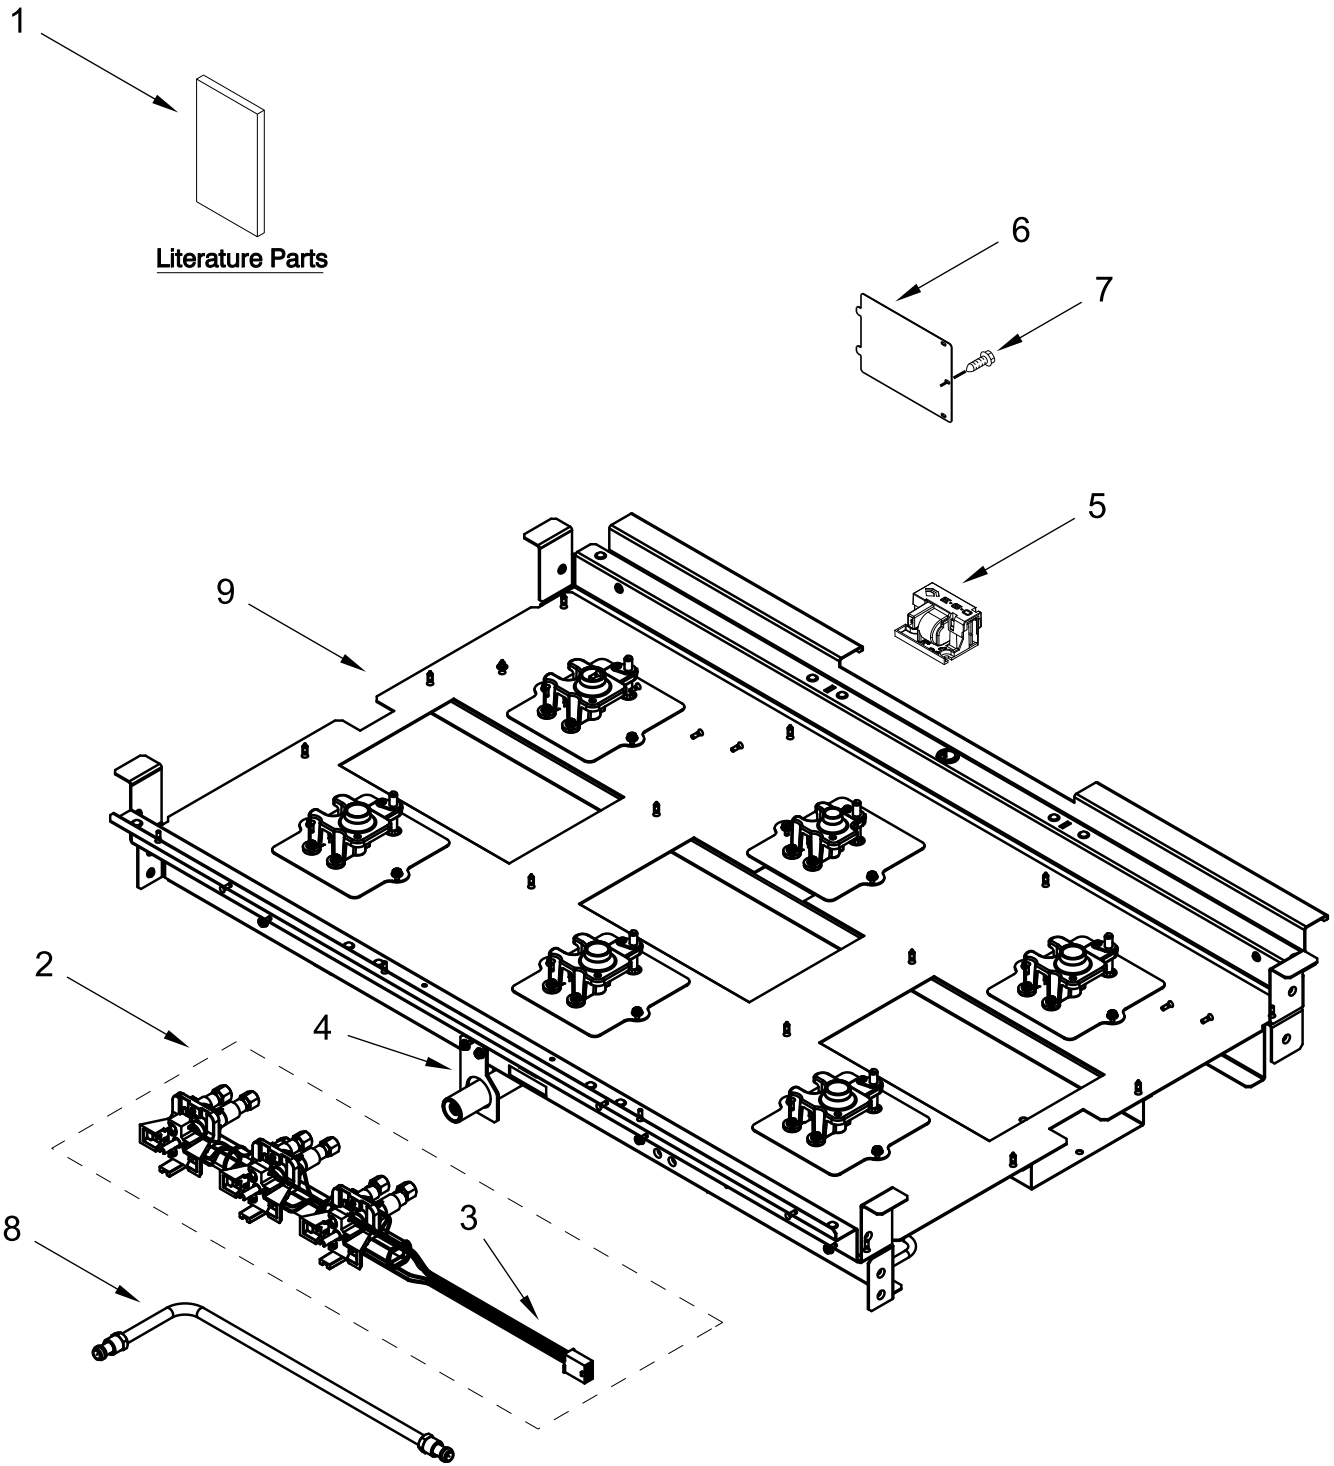

KitchenAid®

GAS RANGE

MODELS:

KFGC506JAV07 (Avocado Cream)

BURNER BOX PARTS

BURNER BOX PARTS

<u>Illus. No.</u>	<u>Part No.</u>	<u>Description</u>	<u>Illus. No.</u>	<u>Part No.</u>	<u>Description</u>	<u>Illus. No.</u>	<u>Part No.</u>	<u>Description</u>
1		Literature Parts	6	W10115843	Cover, Ignition	9		Box, Burner (Not Serviced)
	W11508863	Use and Care Guide	7	7101P426-60	Screw			
	W11508887	Installation Instructions	8	W10892073	Tube, Manifold Supply (Left)			FOLLOWING PARTS NOT ILLUSTRATED
	W11184759	Guide, Internet Connectivity		W10892334	Tube, Manifold Supply (Right)	W11448063		Harness, Main (36 in)
	W11575703	Diagram, Wiring (Cooktop)				W11200332		Harness, Cooktop
	W11565467	Tech Sheet				W10780278		Harness, Door Lock
	W11364680	Guide, Quick Start				W11200325		Harness, Communication
2	W10892995	Assembly, Valve Manifold (Left Front, Left Rear, Center Rear)				W11242785		Harness, WIFI
	W10893005	Assembly, Valve Manifold (Center Front, Right Front, Right Rear)				313438		Clip, Harness
3	W10903729	Switch, Harness				W10624584		Cord, Power
4	W11121194	Bracket, Manifold				4450800		Screw, Grounding
5	W11121317	Module, Spark				W10253333		Bracket, Anti-Tip
						7101P485-60		Screw, Anti-Tip Kit
						W11238042		Kit, LP Conversion
						W11311196		Ignitor Wire, Wire-Electrode Bake
						W11311197		Ignitor Wire, Wire-Electrode Broil