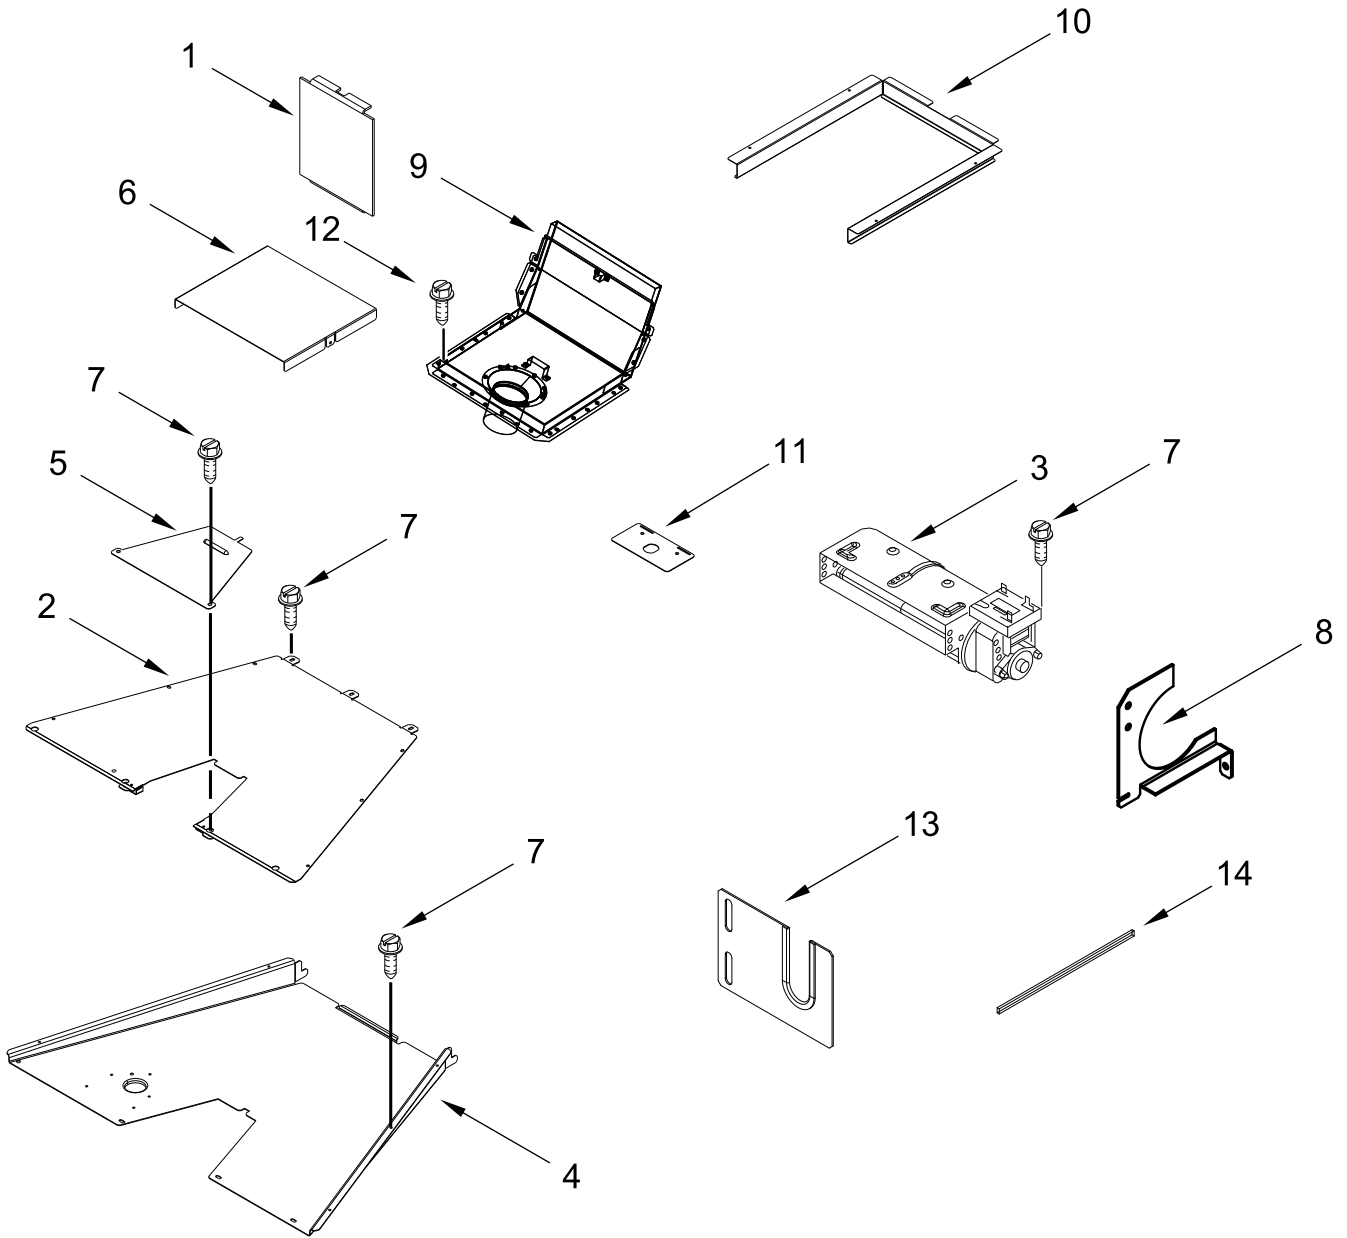

VENTING PARTS

VENTING PARTS

<u>Illus.</u> <u>No.</u>	<u>Part No.</u>	<u>Description</u>	<u>Illus.</u> <u>No.</u>	<u>Part No.</u>	<u>Description</u>	<u>Illus.</u> <u>No.</u>	<u>Part No.</u>	<u>Description</u>
1	W10246087	Insulation, Chimney	6	W10246086	Retainer, Insulation	11	W10115855	Holder, Strain Relief
2	W11105221	Vent, Cooling Top (30 in)	7	7101P426-60	Screw	12	3400805	Screw (Zinc)
3	W11200129	Blower	8	W11047754	Bracket, Blower Mount	13	W11106956	Cover, Channel
4	W11091676	Vent, Cooling Bottom (30 in)	9	W10340579	Vent, Chimney Box (30 in / 36 in)	14	W10919715	Gasket
5	W11109518	Plate, Cooling Latch	10	W10145363	Duct, Primary Air (30 in)