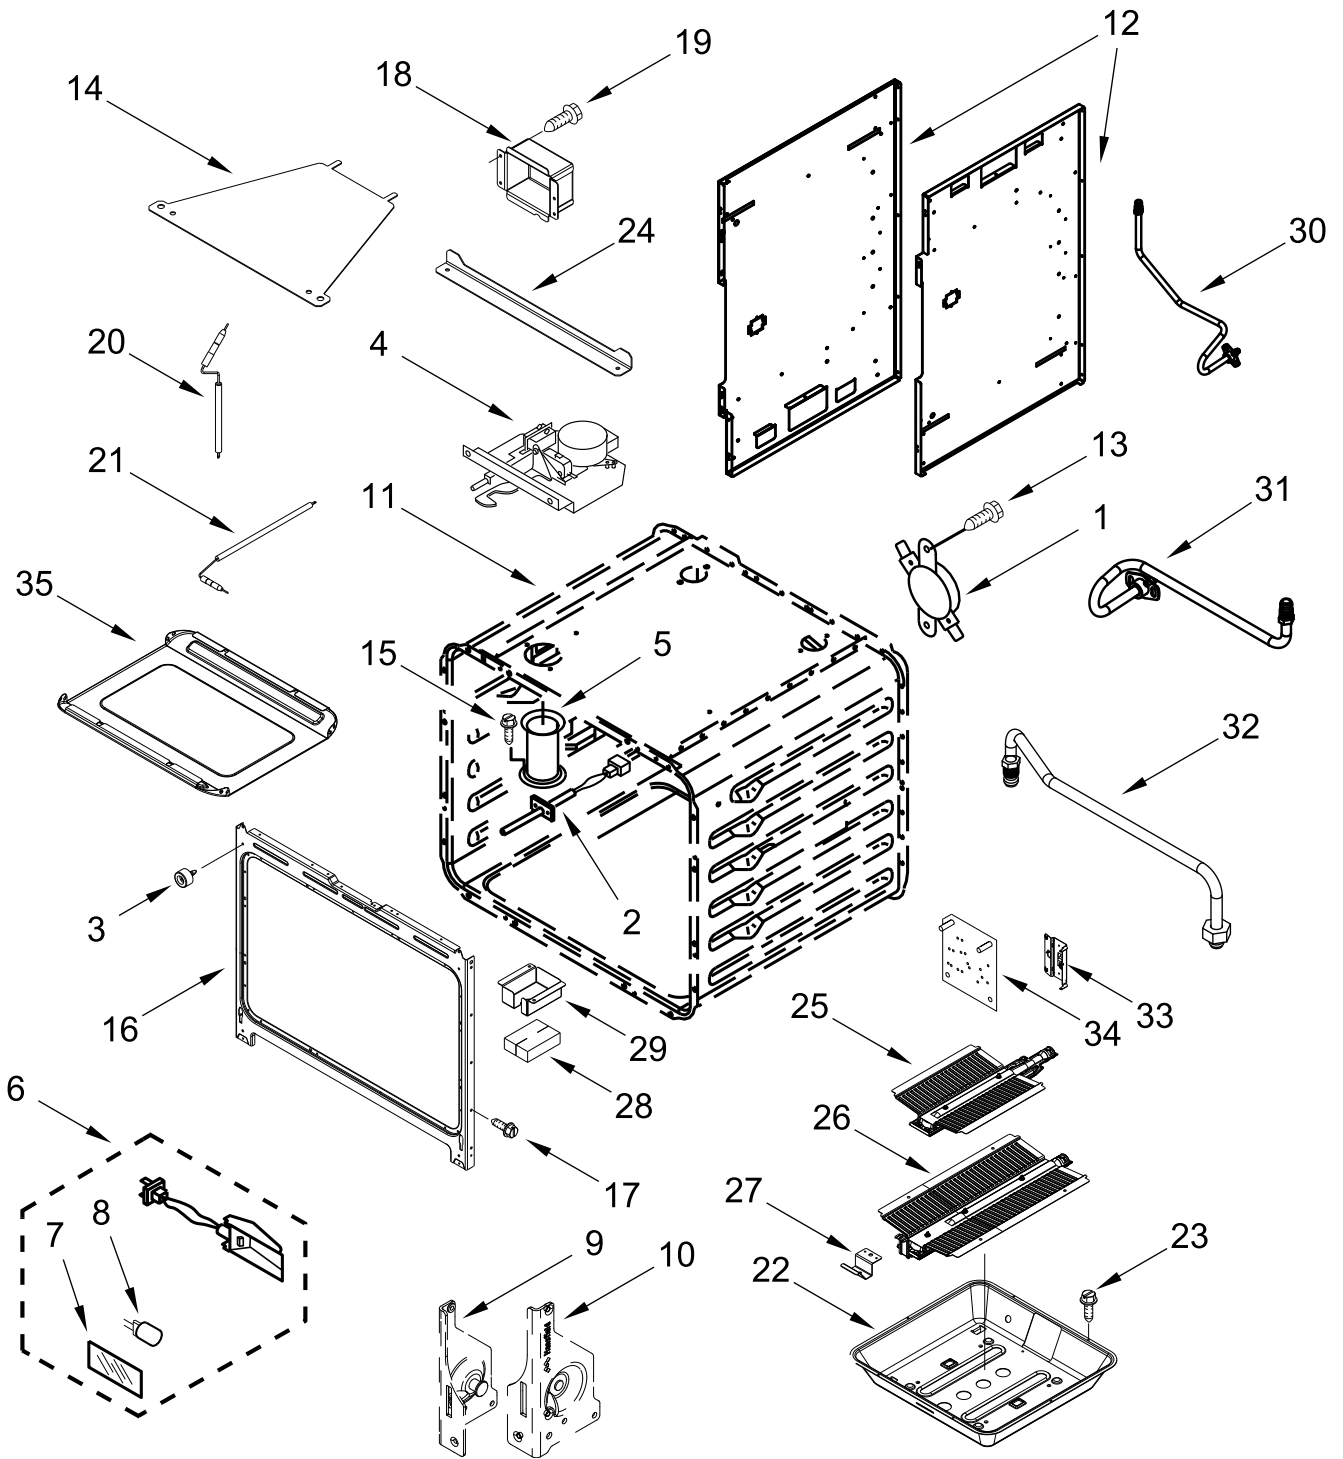

OVEN PARTS

OVEN PARTS

<u>Illus. No.</u>	<u>Part No.</u>	<u>Description</u>	<u>Illus. No.</u>	<u>Part No.</u>	<u>Description</u>	<u>Illus. No.</u>	<u>Part No.</u>	<u>Description</u>
1	4450249	Thermostat (TOD)	14	W10160858	Cover, Latch	31	W11106980	Tube, Bake
2	W10622170	Probe, Sensor	15	3196176	Screw	32	W11107279	Tube, Gas
3	W10351278	Bumper and Screw	16	W11192749	Frame, Front	33	W10145362	Bracket-Board, DSI
4	W10830016	Latch, Motorized	17	3196560	Screw	34	W10511278	Module, Spark DSI
5	W10145743	Tube, Vent	18	W10308051	Box, Broil	35	W10496809	Pan, Oven Bottom
6	W11223932	Assembly, Oven Light	19	7101P434-60	Screw			FOLLOWING PARTS NOT ILLUSTRATED
7	W10169756	Lens, Light	20	W11182863	Electrode, Broil	W10282811		Insulation, Wrap
8	W10169757	Bulb, Light	21	W11205400	Electrode, Bake	W11108226		Insulation, Back, 36 in
9		Receiver, Hinge (Not Serviced)	22	W10145744	Support, Bake Pan	W10299356		Insulation, Bottom
10		Receiver, Hinge (Not Serviced)	23	12992902	Screw	3400968		Nut
11		Liner, Oven (Not Serviced)	24	W10317437	Bracket, Broil Standoff			
12	W11102297	Chassis, Side (Left)	25	W10878504	Burner, Bake			
	W11102296	Chassis, Side (Right)	26	W10311335	Burner, Broil			
13	7101P426-60	Screw	27	W10308040	Bracket, Bake Burner			
			28	W10311009	Insulation, Broil Cover			
			29	W10310985	Cover, Broil			
			30	W11109238	Tube, Broil