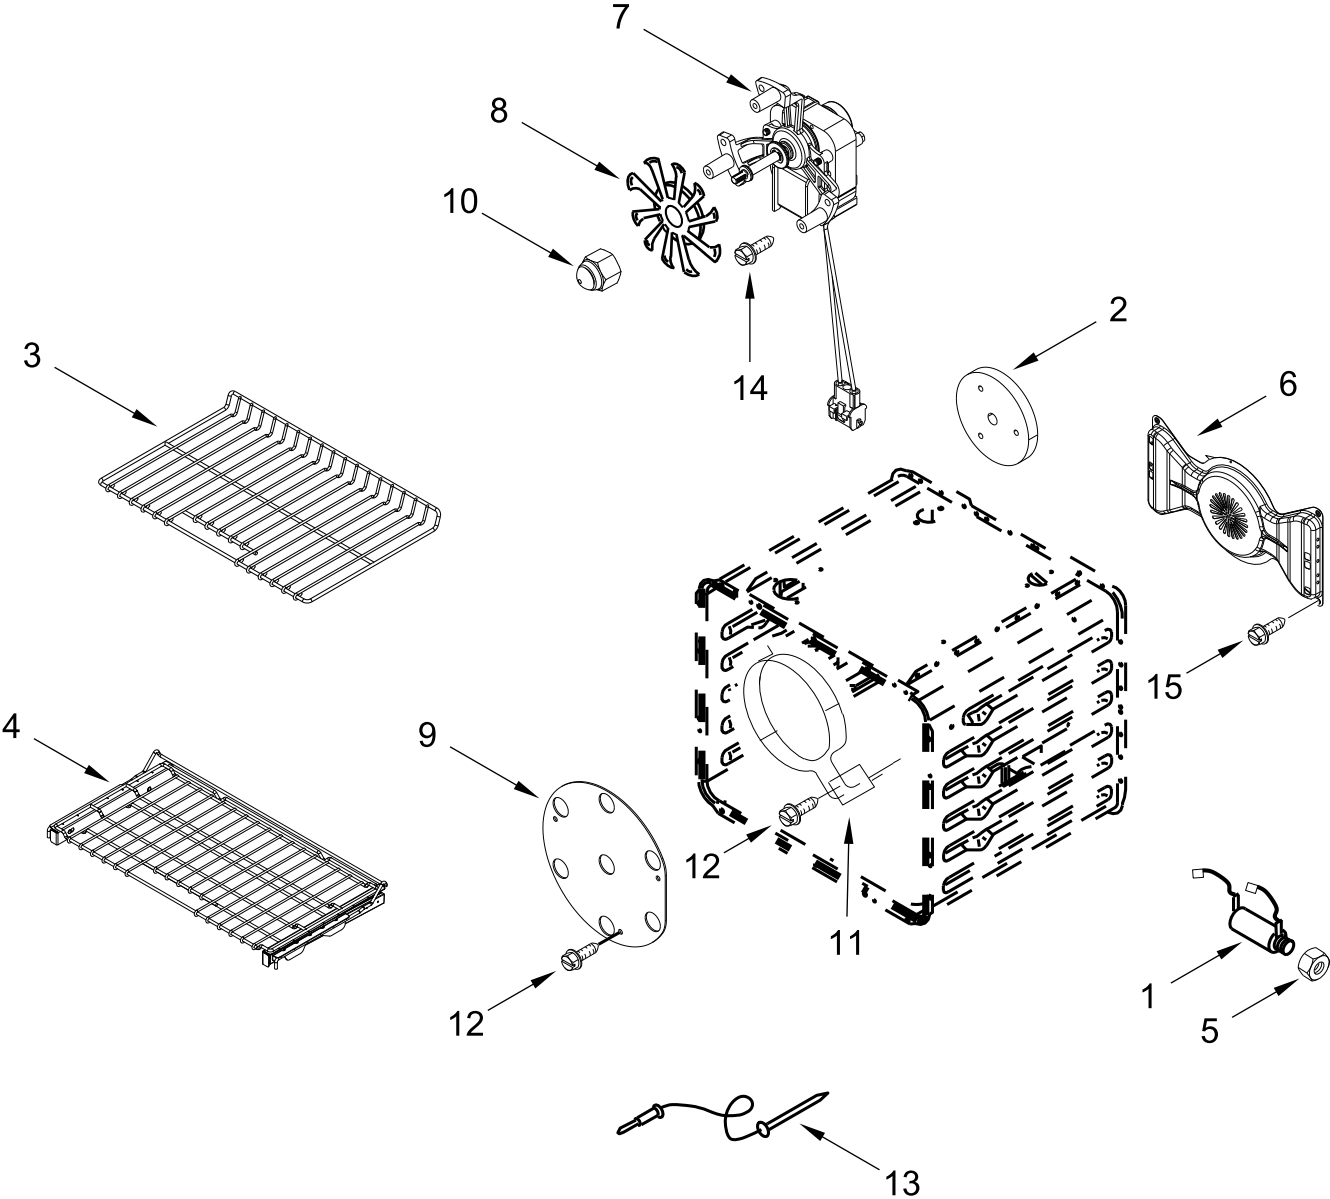

INTERNAL OVEN PARTS

INTERNAL OVEN PARTS

<u>Illus.</u> <u>No.</u>	<u>Part No.</u>	<u>Description</u>	<u>Illus.</u> <u>No.</u>	<u>Part No.</u>	<u>Description</u>	<u>Illus.</u> <u>No.</u>	<u>Part No.</u>	<u>Description</u>
1	9755543	Jack, Meat Probe	7	W10631506	Motor, Convection	13	9755542	Probe, Temperature
2	W10282821	Insulation, Convection Cover	8	W10631503	Blade, Fan	14	W10720084	Screw
3	W10822069	Rack, Oven	9	W10261523	Plate, Fan	15	W10739592	Screw
4	W11496903	Rack, Sliding Oven	10	W10631504	Nut, Acorn (LH)			
5	9755546	Nut, Hidden	11	W11098505	Element, Convection Heat			
6	W11212180	Baffle, Convection	12	4449154	Screw