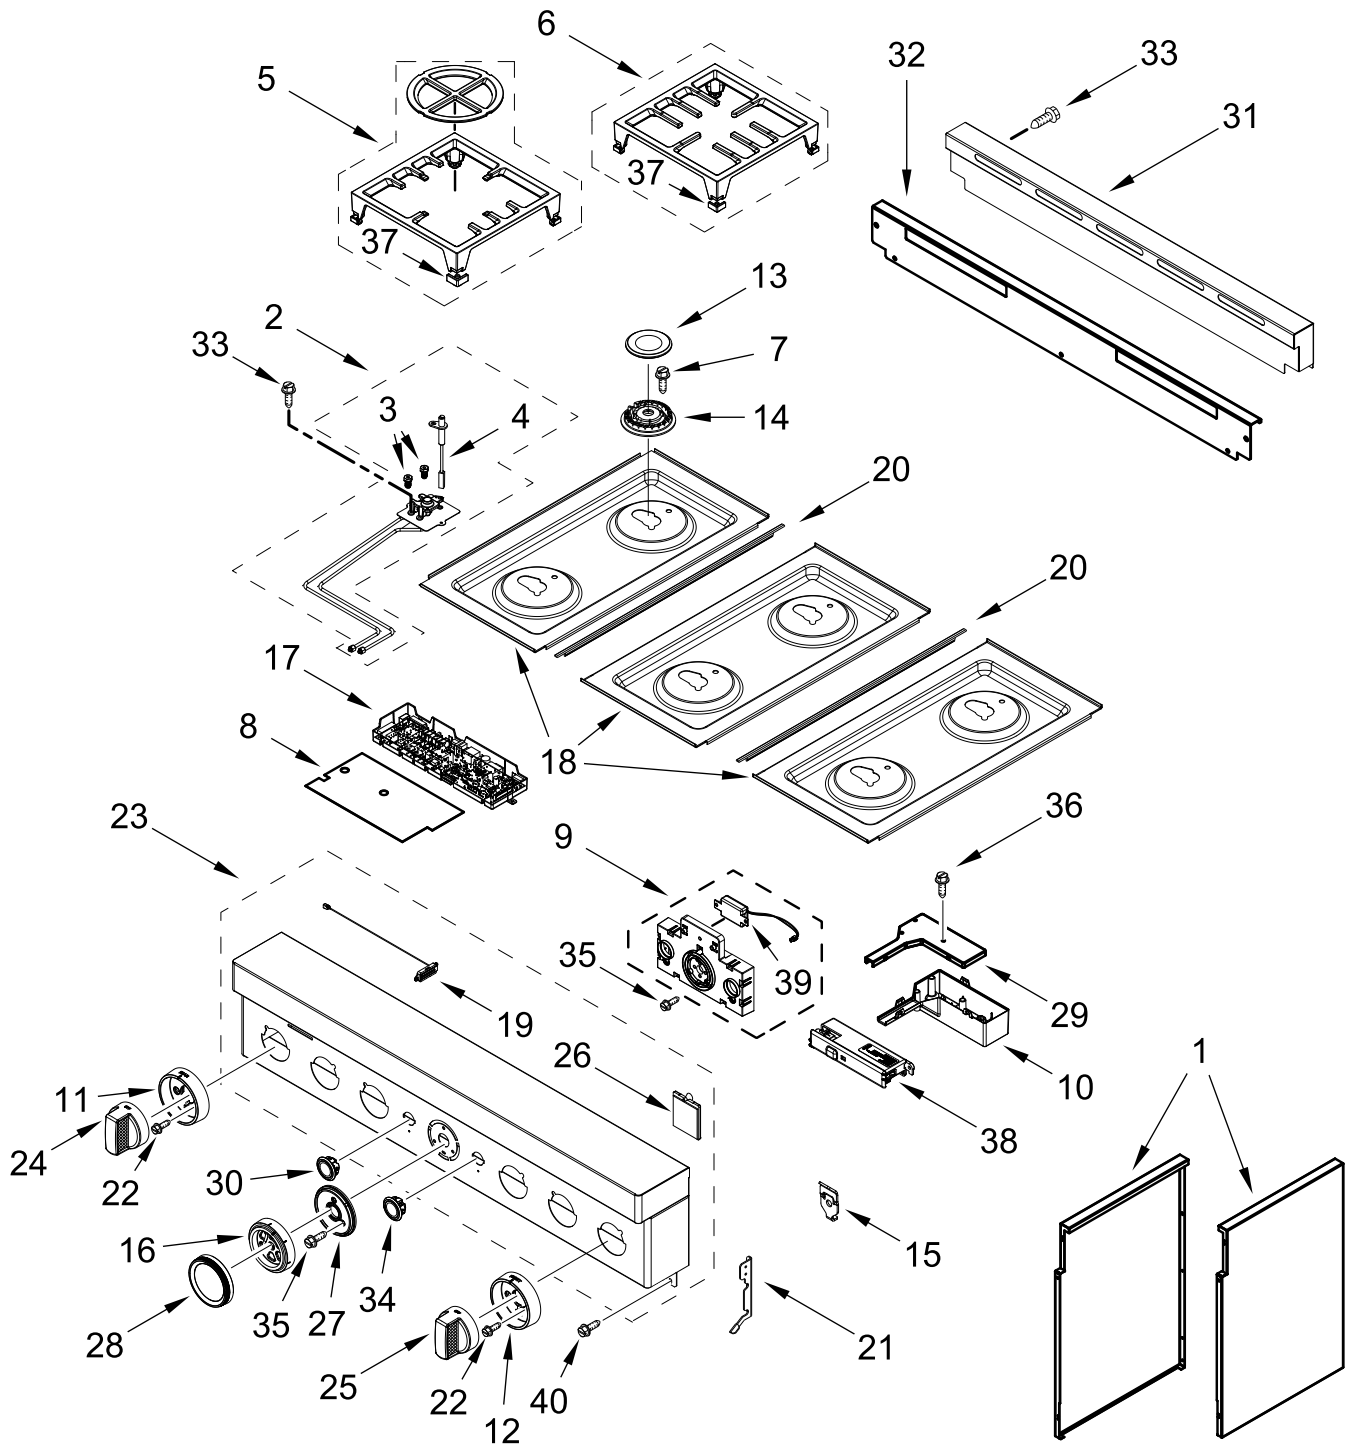

COOKTOP, BURNER AND GRATE PARTS