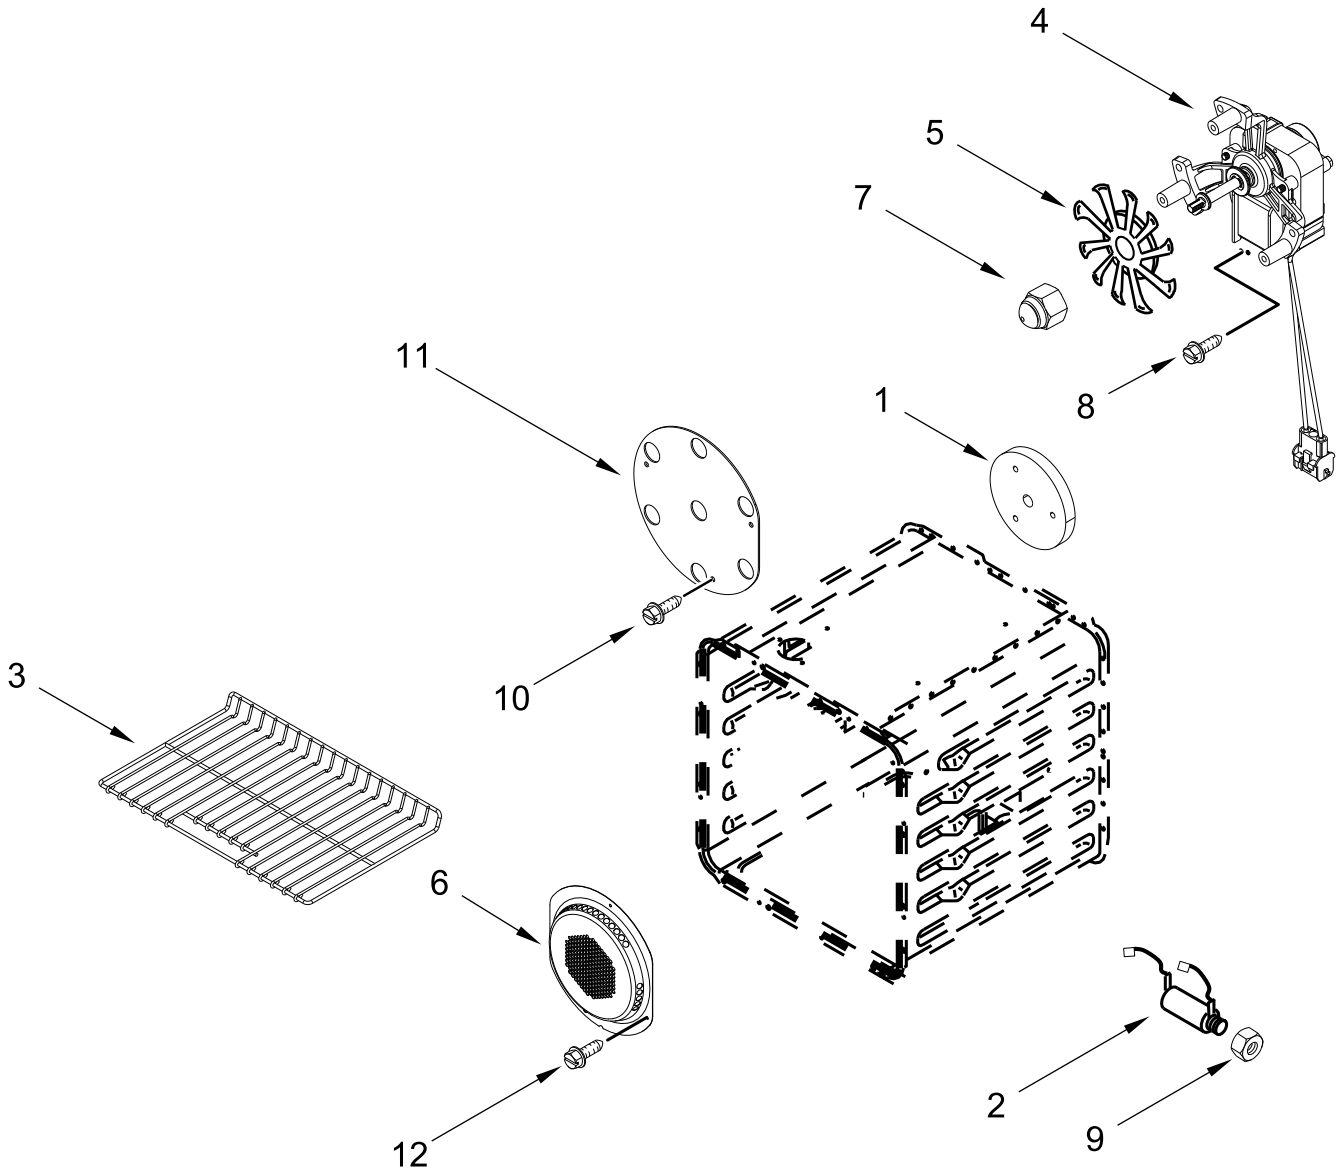

INTERNAL OVEN PARTS (18 In)

INTERNAL OVEN PARTS (18 In)

<u>Illus.</u> <u>No.</u>	<u>Part No.</u>	<u>Description</u>	<u>Illus.</u> <u>No.</u>	<u>Part No.</u>	<u>Description</u>	<u>Illus.</u> <u>No.</u>	<u>Part No.</u>	<u>Description</u>
1	W10282821	Insulation, Convection Cover	5	W10631503	Blade, Fan	10	W10720084	Screw
2	9755543	Jack, Meat Probe	6	W11211948	Cover, Fan	11	W10261523	Plate, Fan
3	W10570879	Rack, Oven (18 in)	7	W10631504	Nut, Acorn (LH)	12	W10739592	Screw
4	W10631506	Motor, Convection	8	4449154	Screw			
			9	9755546	Nut, Hidden