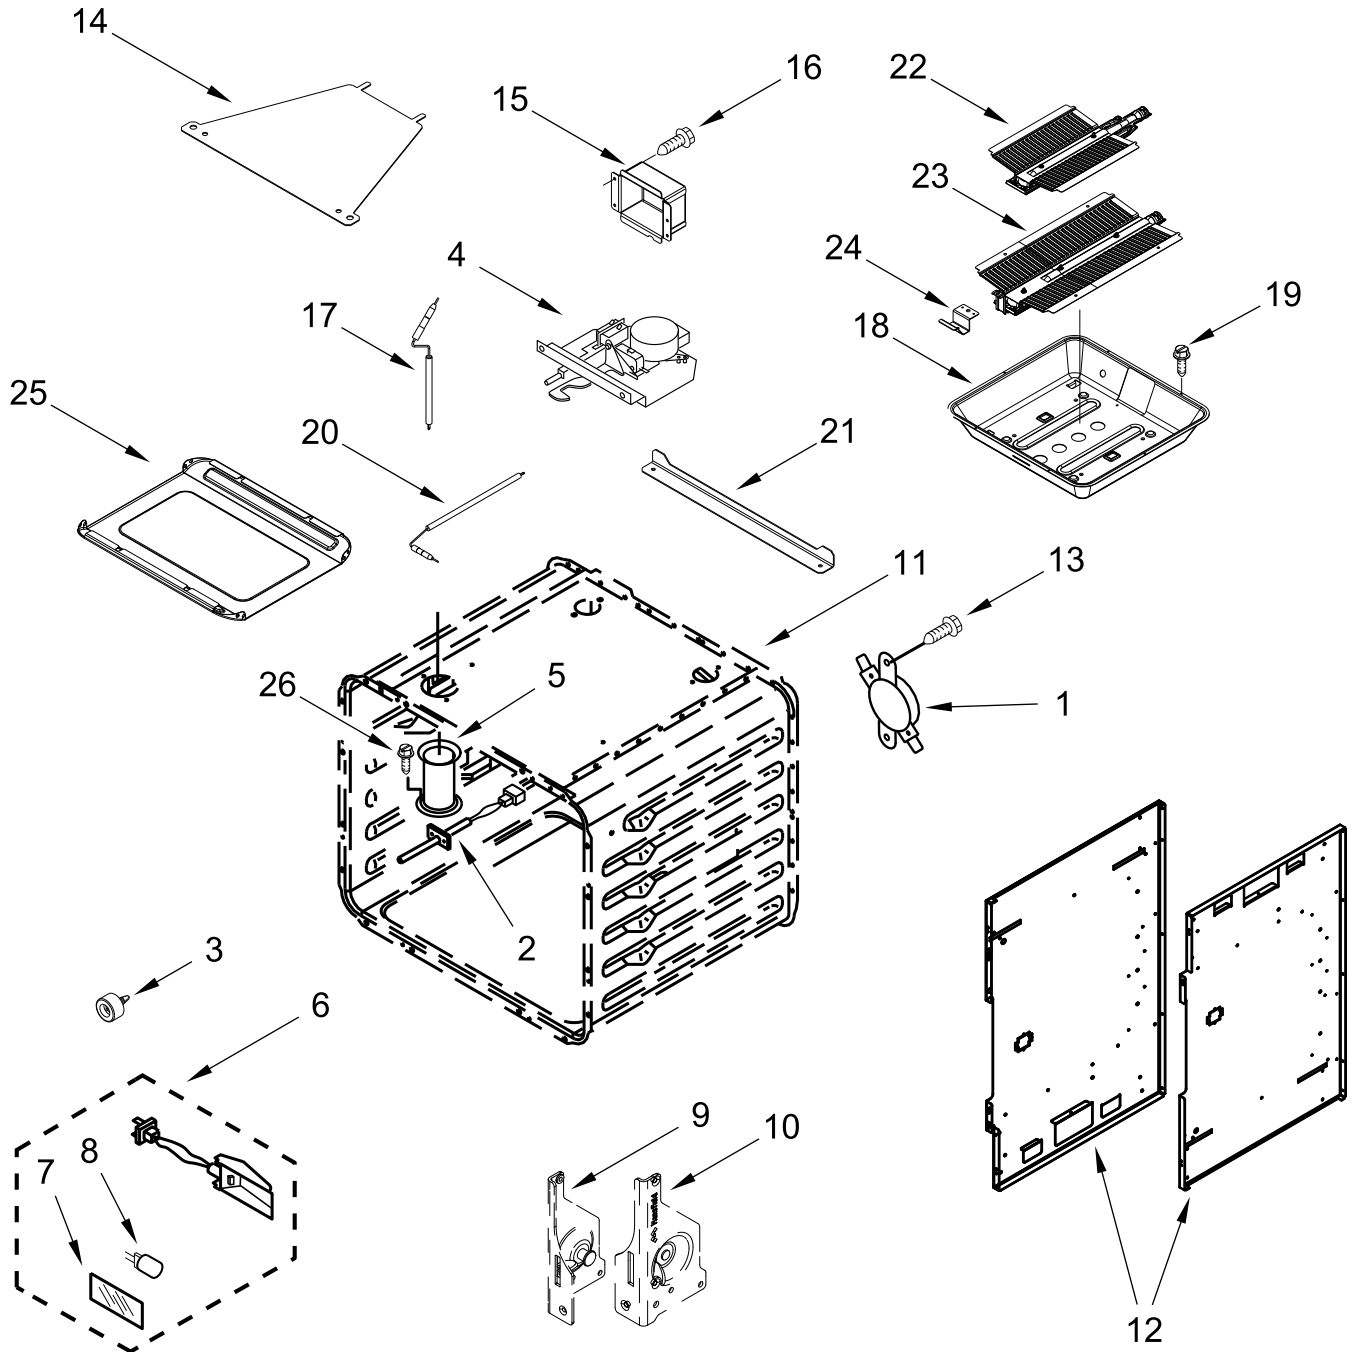

OVEN PARTS (30 In)

OVEN PARTS (30 In)

<u>Illus.</u> <u>No.</u>	<u>Part No.</u>	<u>Description</u>	<u>Illus.</u> <u>No.</u>	<u>Part No.</u>	<u>Description</u>	<u>Illus.</u> <u>No.</u>	<u>Part No.</u>	<u>Description</u>
1	4450249	Thermostat (TOD)	13	7101P426-60	Screw	26	3196176	Screw
2	W10622170	Probe, Sensor	14	W10160858	Cover, Latch			FOLLOWING PARTS NOT ILLUSTRATED
3	W10351278	Bumper and Screw	15	W10308051	Box, Broil			
4	W10830016	Latch, Motorized	16	7101P434-60	Screw	W10282810		Insulation, Wrap (30 In)
5	W10145743	Tube, Vent	17	W11182863	Electrode, Broil	W11109145		Insulation, Back (30 in)
6	W11223932	Assembly, Oven Light	18	W10145744	Support, Bake Pan	W10299354		Insulation, Bottom
7	W10169756	Lens, Light	19	12992902	Screw	3400968		Nut
8	W10169757	Bulb, Light	20	W11205400	Electrode, Bake			
9		Receiver, Hinge (Not Serviced)	21	W10317437	Bracket, Broil Standoff			
10		Receiver, Hinge (Not Serviced)	22	W10878504	Burner, Bake			
11		Liner, Oven (Not Serviced)	23	W10311335	Burner, Broil			
			24	W10308040	Bracket, Bake Burner			
12	W11102297	Chassis, Side (Left)	25	W10496809	Pan, Oven Bottom			
	W11102296	Chassis, Side (Right)