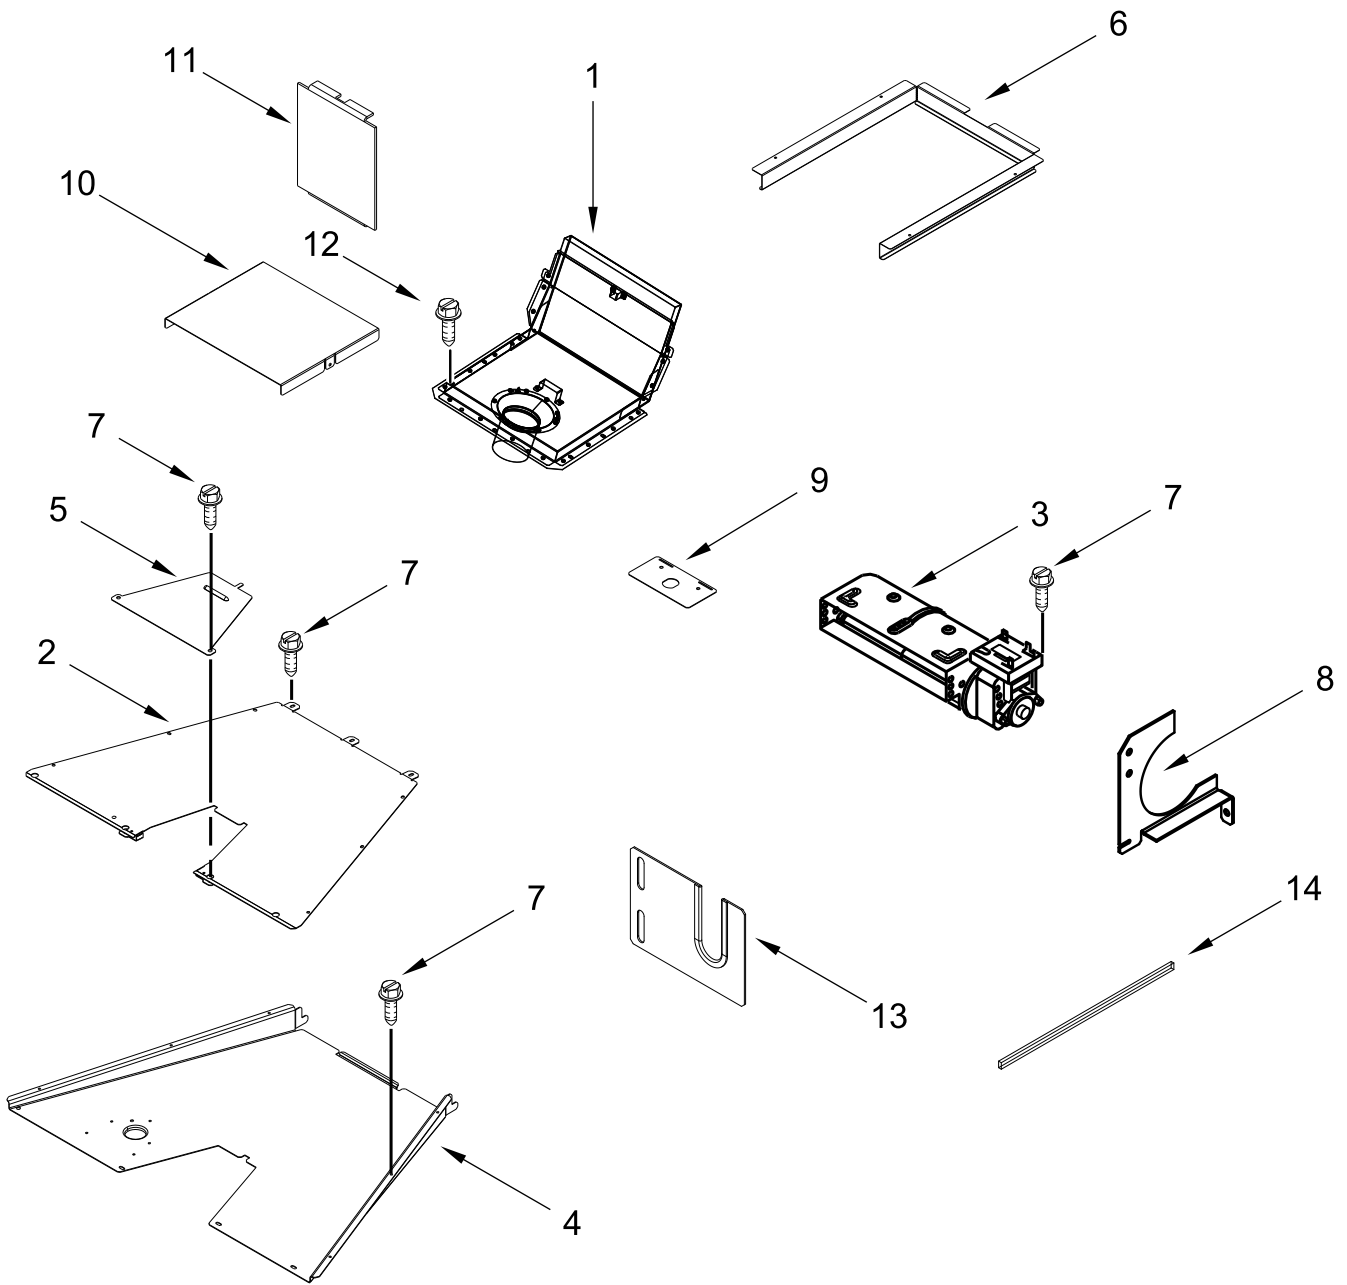

OVEN PARTS (18 In)

<u>Illus. No.</u>	<u>Part No.</u>	<u>Description</u>	<u>Illus. No.</u>	<u>Part No.</u>	<u>Description</u>	<u>Illus. No.</u>	<u>Part No.</u>	<u>Description</u>
1	W10622170	Probe, Sensor	12		Receiver, Hinge (Not Serviced)	21	3196176	Screw
2	W10830016	Latch, Motorized						FOLLOWING PARTS NOT ILLUSTRATED
3	W10351278	Bumper and Screw	13	W10145651	Support, Bake Pan			
4	7101P426-60	Screw	14	12992902	Screw	W10282820		Insulation, Wrap (18 in)
5	W10145743	Tube, Vent	15	W10308041	Bracket, Bake Burner (18 in Cavity)	W10299353		Insulation, Back, 18 in
6	W11223932	Assembly, Oven Light	16	W10878505	Burner, Bake W/O Spreader	W10299355		Insulation, Bottom
7	W10169756	Lens, Light	17	W11205400	Electrode, Bake	3400968		Nut
8	W10169757	Bulb, Light	18	W10308040	Bracket, Bake Burner			
9		Receiver, Hinge (Not Serviced)	19	W10145706	Tube, Bake			
10	W10160858	Cover, Latch	20	W11211936	Cover, Bake			
11		Liner, Oven (Not Serviced)						

VENTING PARTS