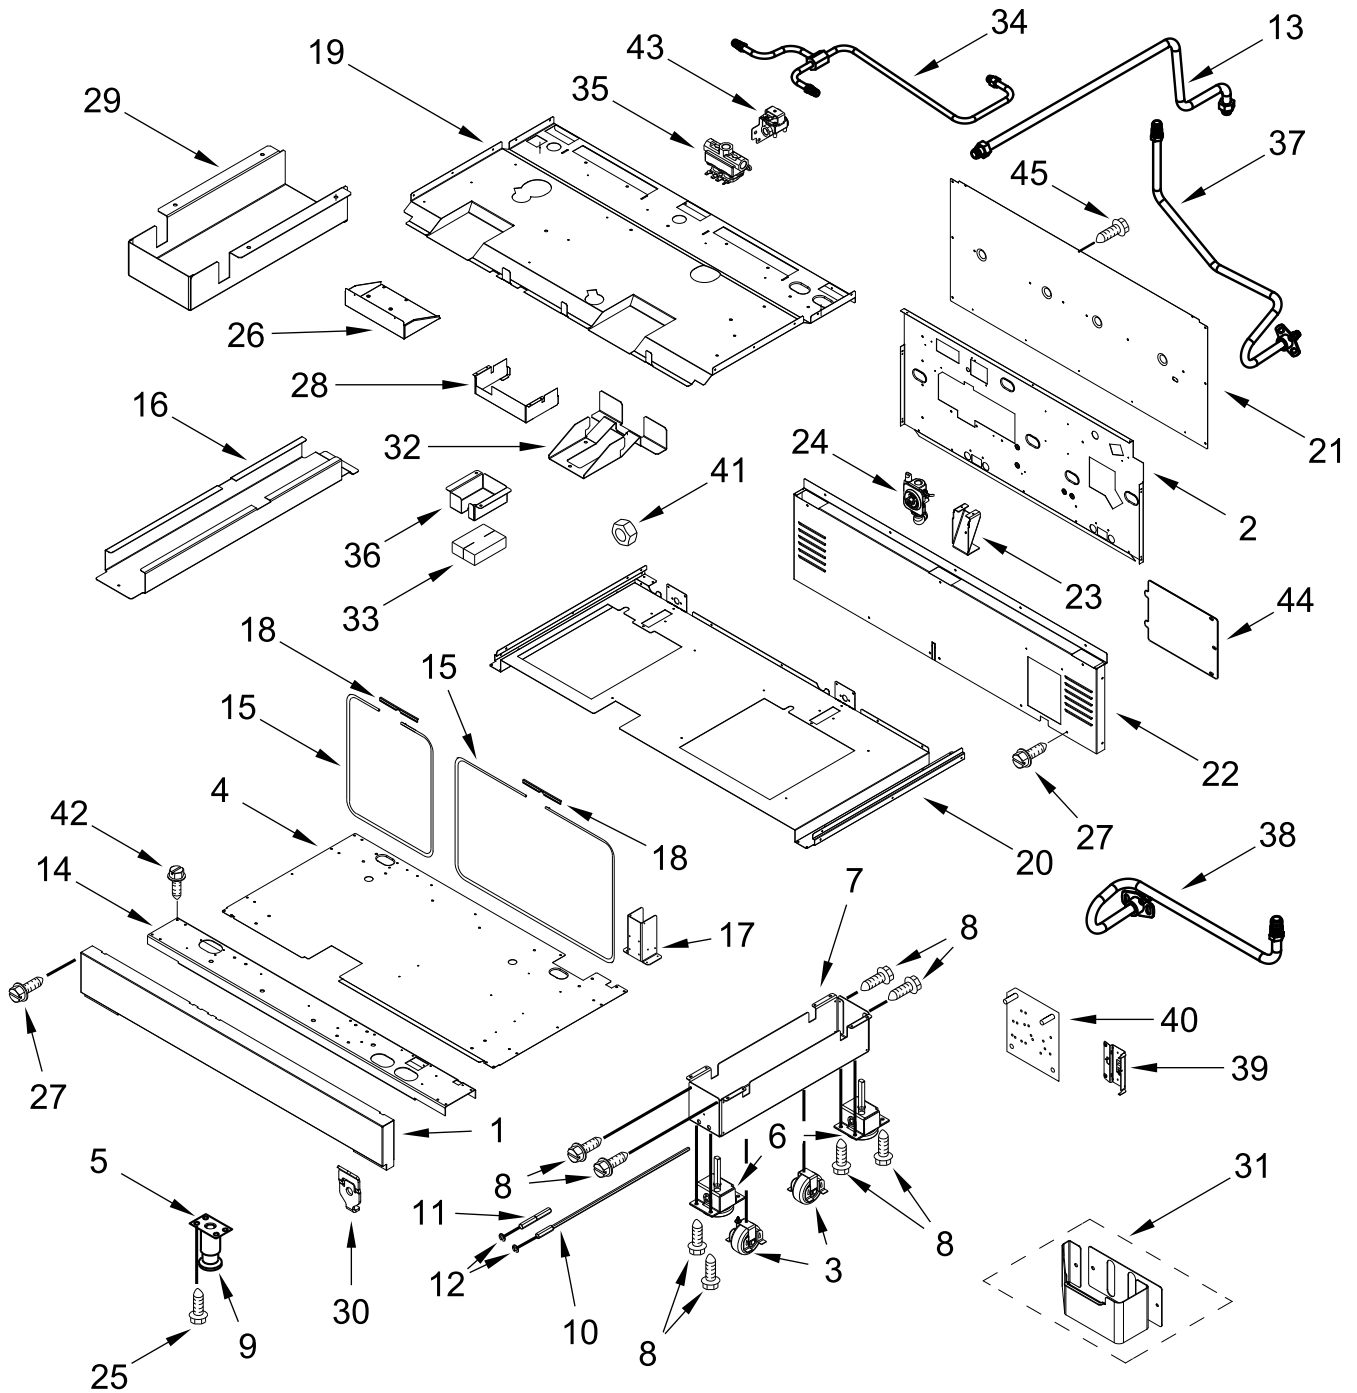

CHASSIS PARTS (48 In)

CHASSIS PARTS (48 In)

<u>Illus.</u> <u>No.</u>	<u>Part No.</u>	<u>Description</u>	<u>Illus.</u> <u>No.</u>	<u>Part No.</u>	<u>Description</u>	<u>Illus.</u> <u>No.</u>	<u>Part No.</u>	<u>Description</u>
1	W11697050	Kickplate	18	W11362015	Retainer, Gasket (9 in Long)	32	W11190223	Bracket, Bake Alignment
2	W11324987	Back, Chassis	19	W11324984	Top, Chassis	33	W10311009	Insulation, Broil Cover
3	W10138054	Assembly, Roller	20	W11040800	Chassis, Bottom	34	W11112366	Tube, Valve (Double)
4	W11110260	Duct, Bottom (48 in)	21	W11103335	Panel, Back Top	35	W10145680	Valve, Dual
5	9759118	Plate, Mounting	22	W11034123	Panel, Back Bottom	36	W10310985	Cover, Broil
6	9760860	Leveler	23	W11096823	Bracket, Pressure Regulator	37	W11109238	Tube, Broil
7	W10908710	Base, Leveling Leg	24	W10896959	Regulator, Pressure	38	W11106980	Tube, Bake
8	4449743	Screw	25	3400518	Screw	39	W10145362	Bracket-Board, DSI
9	9759117	Foot, Dual Fuel	26	W11106341	Drawer, Appliance Manager	40	W10511278	Module, Spark DSI
10	W10115869	Shaft, Long	27	7101P426-60	Screw	41	112432	Nut, Hex
11	W10115793	Shaft, Short	28	W11369237	Cabinet, Appliance Manager	42	3196560	Screw
12	489504	E-Ring	29	W11368831	Channel, Wire	43	W10311268	Valve, Single
13	W11181648	Tube, Pressure Regulator	30	W11036559	Spring Clip, Range	44	W10115843	Cover, Ignition
14	W11369238	Support, Channel	31	W11199181	Cover, Foot (Left)	45	7101P338-60	Screw
15	W11115328	Gasket, Cavity (30 In)		W11199178	Cover, Foot (Right)			
	W11115326	Gasket, Cavity (18 In)						
16	W11050145	Duct-Chassis, Rear						
17	W10115819	Column, Central