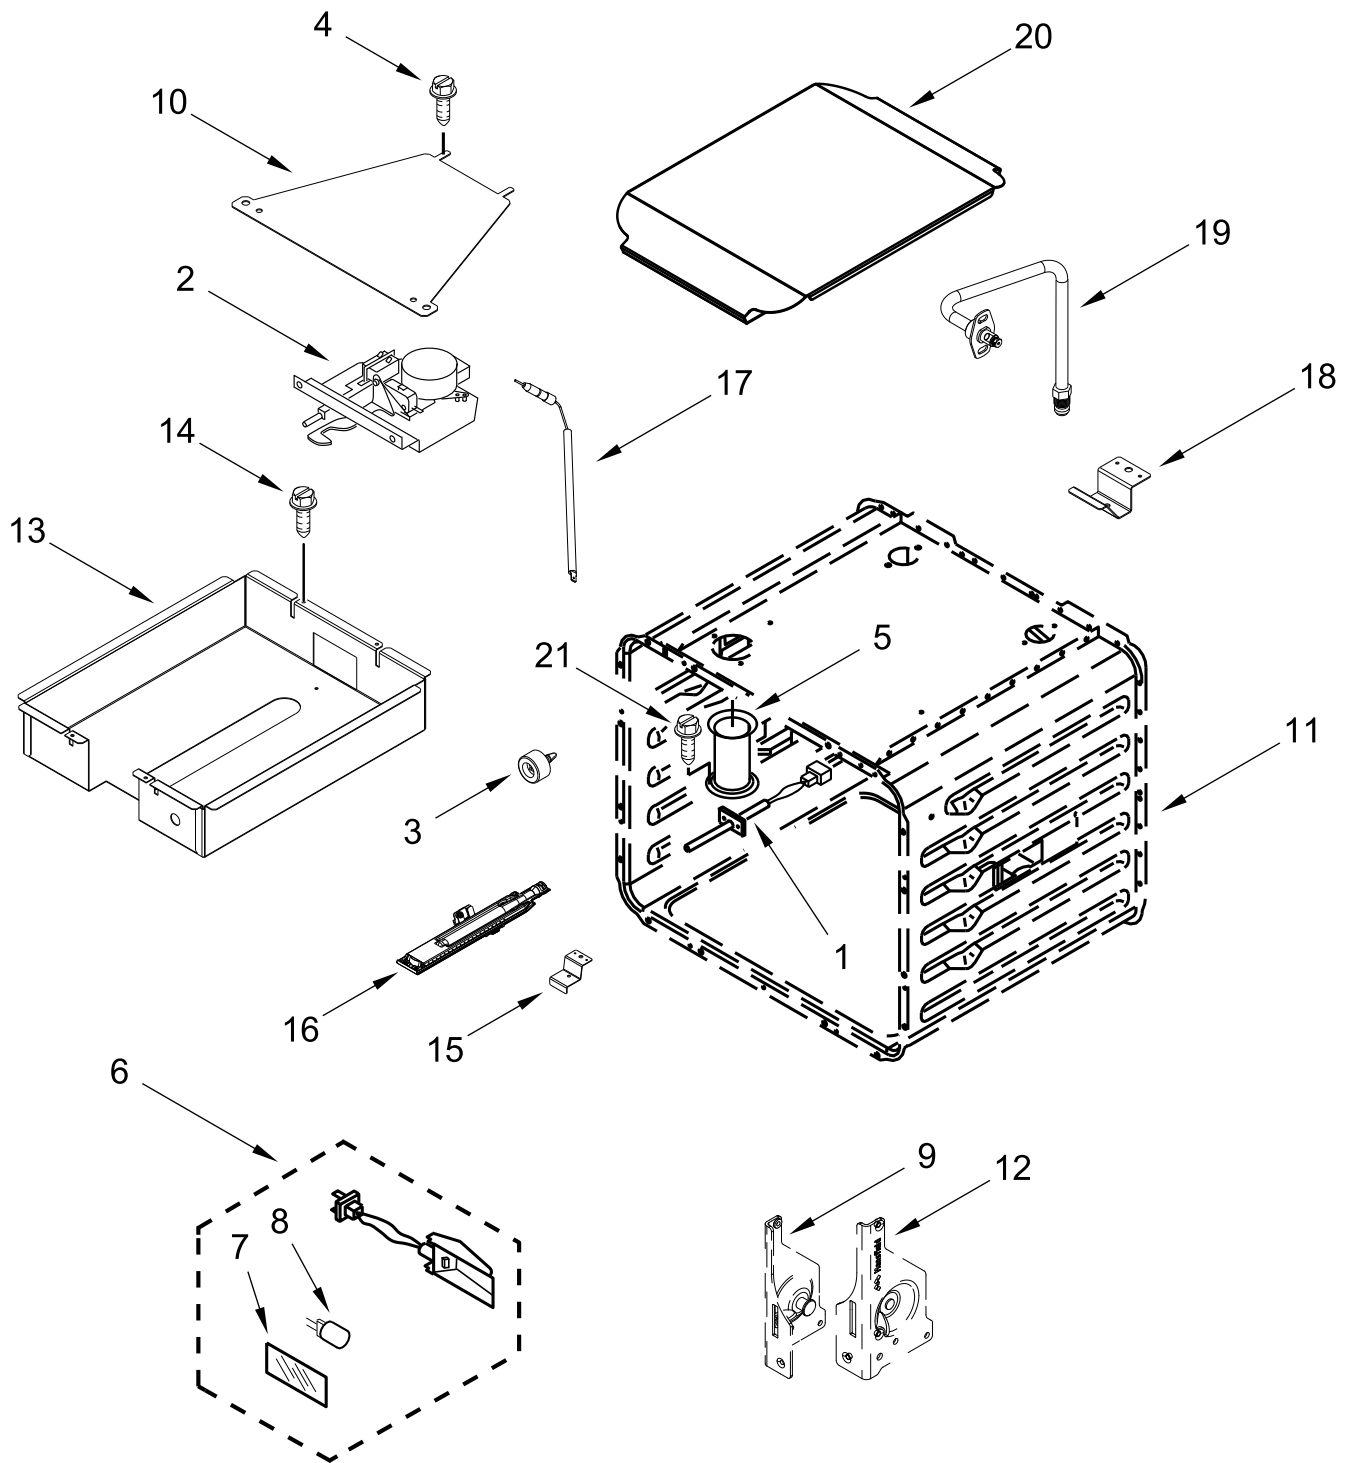

OVEN PARTS (18 In)

OVEN PARTS (18 In)

<u>Illus. No.</u>	<u>Part No.</u>	<u>Description</u>	<u>Illus. No.</u>	<u>Part No.</u>	<u>Description</u>	<u>Illus. No.</u>	<u>Part No.</u>	<u>Description</u>
1	W10622170	Probe, Sensor	12		Receiver, Hinge (Not Serviced)	21	3196176	Screw
2	W10830016	Latch, Motorized						FOLLOWING PARTS NOT ILLUSTRATED
3	W10351278	Bumper and Screw	13	W10145651	Support, Bake Pan			
4	7101P426-60	Screw	14	12992902	Screw	W10282820		Insulation, Wrap (18 in)
5	W10145743	Tube, Vent	15	W10308041	Bracket, Bake Burner (18 in Cavity)	W10299353		Insulation, Back, 18 in
6	W11223932	Assembly, Oven Light	16	W10878505	Burner, Bake W/O Spreader	W10299355		Insulation, Bottom
7	W10169756	Lens, Light	17	W11205400	Electrode, Bake	3400968		Nut
8	W10169757	Bulb, Light	18	W10308040	Bracket, Bake Burner			
9		Receiver, Hinge (Not Serviced)	19	W10145706	Tube, Bake			
10	W10160858	Cover, Latch	20	W11211936	Cover, Bake			
11		Liner, Oven (Not Serviced)