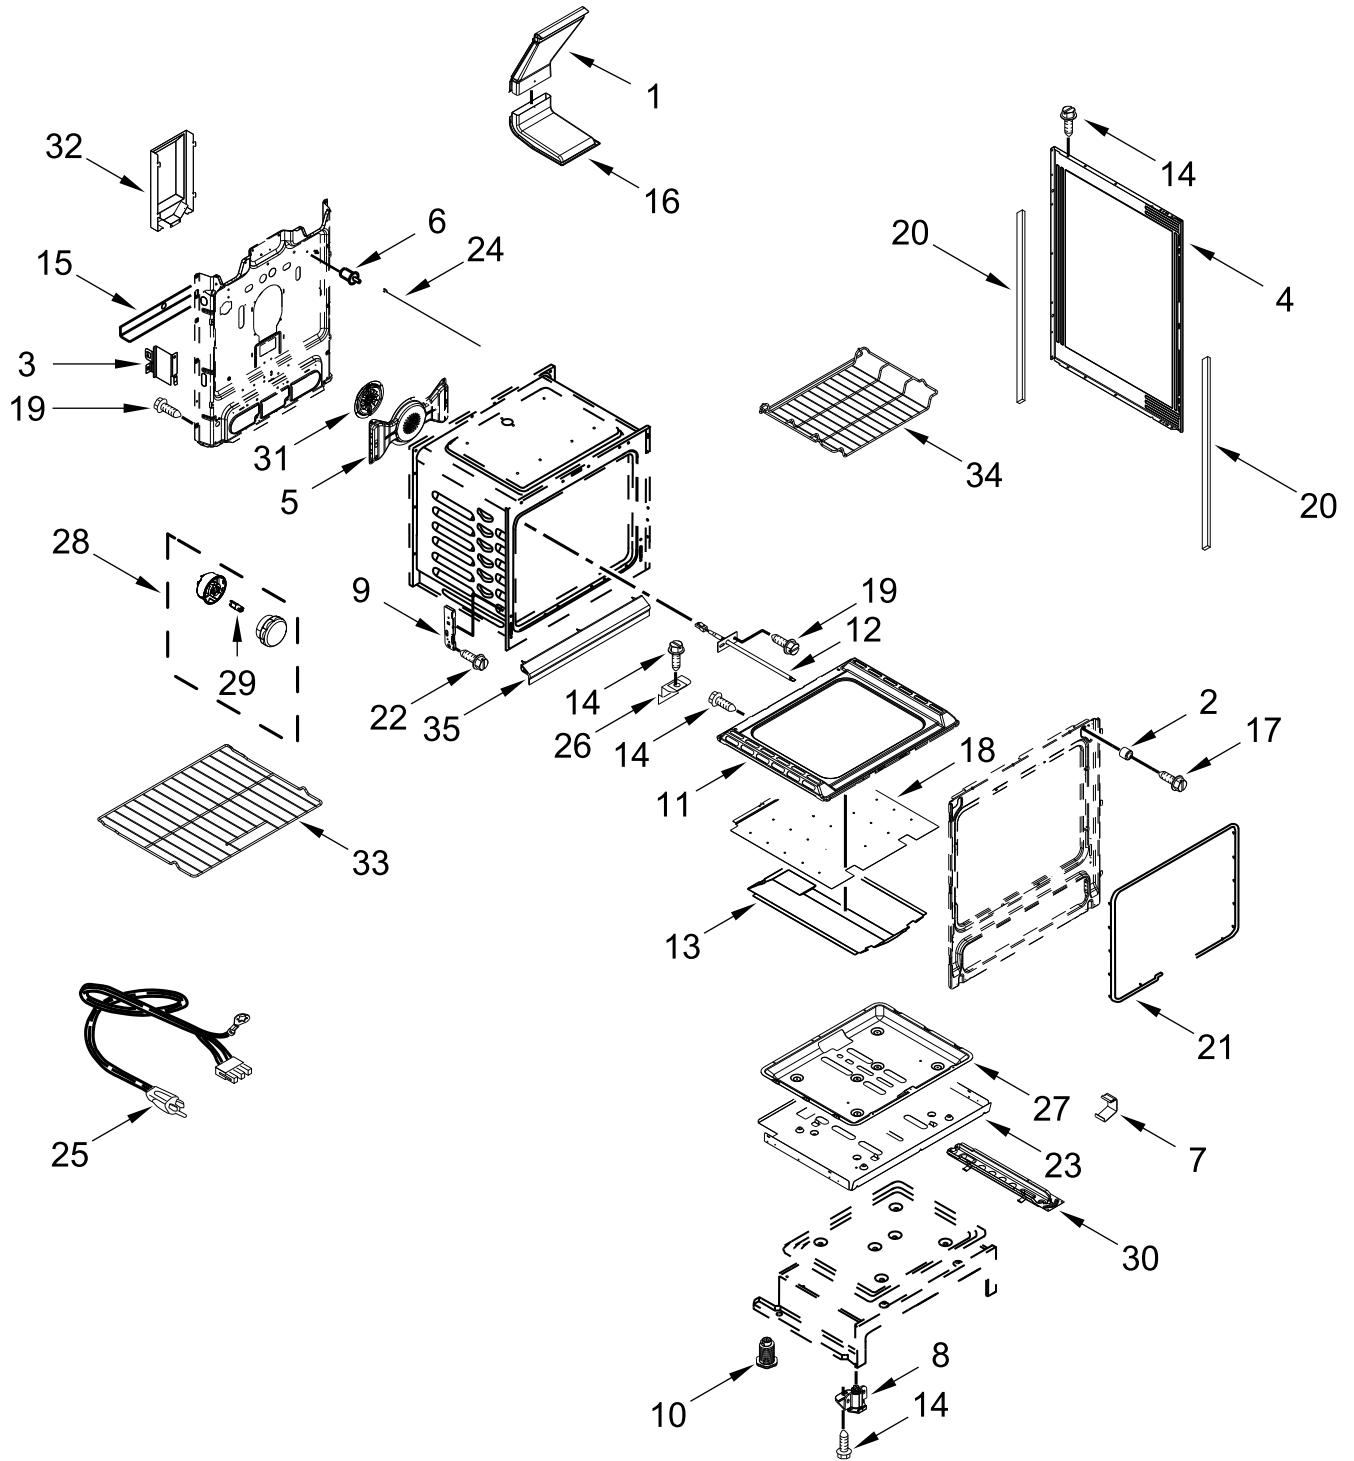

CHASSIS PARTS

CHASSIS PARTS

<u>Illus. No.</u>	<u>Part No.</u>	<u>Description</u>	<u>Illus. No.</u>	<u>Part No.</u>	<u>Description</u>	<u>Illus. No.</u>	<u>Part No.</u>	<u>Description</u>
1	W10314347	Assembly, Flue	18	W10323077	Diffuser, Flame	33	W10531060	Rack, Oven
2	9758701	Spacer, Door	19	3196178	Screw	34	W10289145	Rack, Oven (Gull-Wing)
3	W10273002	Bracket, Oven Support	20	W10919715	Gasket	35	W10501599	Clip, Front Frame Cover
4		Panel, Side	21	W11491752	Gasket, Door			
	W10575396	White	22	W10031780	Screw			
5	W10346153	Baffle, Full Convection	23	W10273195	Shield, Heat			FOLLOWING PARTS NOT ILLUSTRATED
6	W11511828	Switch, Door	24	W10273192	Rod, Door Switch	W10526208		Insulation, Wrap
7	W10137382	Clip, Panel	25	W10624590	Cord, Power	W10526209		Insulation, Main Back
8	W10341186	Front Foot Assembly	26	W10035900	Support, Oven Bottom	4820F015-59		Insulation, Strap
9	W10289077	Receiver, Hinge	27	W11379356	Pan, Bake	3196896		Clip, Wire
10	W10058460	Foot, Leveling	28	W11634772	Light Assembly			
11	W10211368	Bottom, Oven	29	W10571723	Bulb, Halogen 40 Watts			
12	W10586204	Sensor	30	W10390008	Base Rail Assembly (Left)			
13	3601P356-45	Baffle, Bake Burner		W10390007	Base Rail Assembly (Right)			
14	W10362924	Screw	31	W10874067	Motor, Fan (Convection)			
15	W10435470	Brace, Main Back	32	W10158780	Cover, Rear Fan			
16	W11040249	Assembly, Flue (Upper)						
17	3196560	Screw