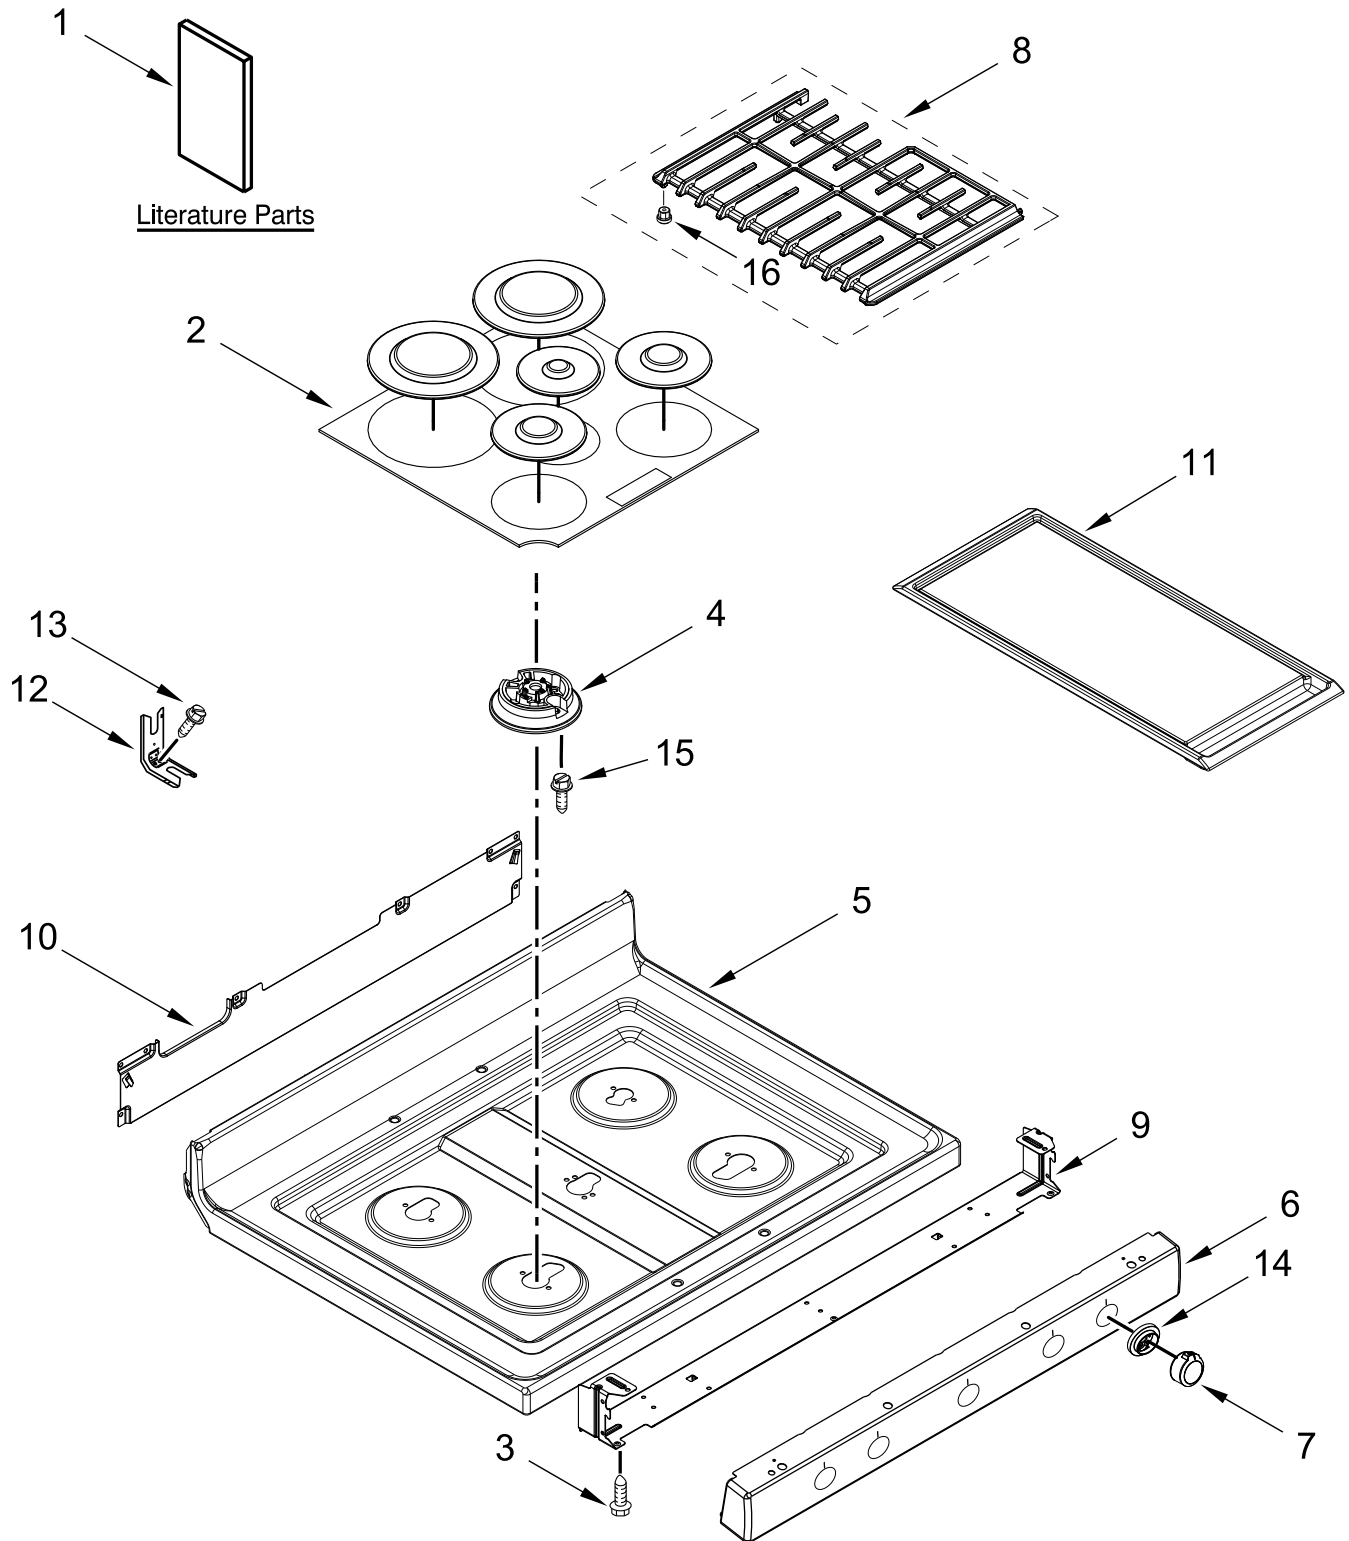

KitchenAid®

GAS RANGE

MODELS:

KFGG500EWH8 (White)

COOKTOP PARTS

COOKTOP PARTS

<u>Illus. No.</u>	<u>Part No.</u>	<u>Description</u>	<u>Illus. No.</u>	<u>Part No.</u>	<u>Description</u>	<u>Illus. No.</u>	<u>Part No.</u>	<u>Description</u>
1		Literature Parts	6		Panel, Manifold	16	W10465081	Grate, Bumper
	W11426598	Owners Manual		W10724448	White			FOLLOWING PARTS
	W11565451	Tech Sheet	7		Knob			NOT ILLUSTRATED
	W11427469	Quick Start Guide		W10786063	Stainless	W11461074		Harness, Main
2		Burner Cap Kit	8		Grate Kit	W10753750		Harness, Bake and Broil
	W11369523	Black (Set of 5)		W11241658	Black (Set of 2)	W10334923		Clip, Gas Wiring
3	W10067840	Screw	9	W11379946	Manifold Panel Bracket	313438		Clip, Harness
4	W11352018	Spreader, Flame (Left Front and Right Front)	10	W11379358	Rear Gas Cooktop Bracket	3196520		Clip, Wire
	W11352020	Spreader, Flame (Left Rear and Center)	11	W10432544	Griddle	W10182767		Tie, Manifold Wire
	W11352021	Spreader, Flame (Right Rear)	12	W11379945	Bracket, Anti-Tip	3196896		Clip, Wire
		Cooktop	13	7101P485-60	Screw, Anti-Tip Kit			
5		White	14		Bezel			
	W11418084			W10785119	Stainless (Kit of 5)			
			15	W10673618	Screw			

CONTROL PANEL PARTS

CONTROL PANEL PARTS

<u>Illus.</u> <u>No.</u>	<u>Part No.</u>	<u>Description</u>	<u>Illus.</u> <u>No.</u>	<u>Part No.</u>	<u>Description</u>	<u>Illus.</u> <u>No.</u>	<u>Part No.</u>	<u>Description</u>
1		Endcap	6	W10192841	Shield, Heat	13	W10797001	Bracket, Ignitor
	W11130371	White (Left)	7	W11642873	Control (Maxwell)	14	3196169	Screw
	W11130378	White (Right)	8	W10762981	Bracket, Mounting	15	W10551614	Spreader, Clip-Spring
2	W10516123	Bracket, Console Mounting	9	W10184251	Cover, Back	16	3196165	Screw
3		Console Assembly	10	3196178	Screw			
	W10645847	White	11		Assembly, Active Overlay			
4	W10920631	Module, Spark DSI		W10645815	White			
5	W10198745	Cover, Upper	12	W11350452	Spark Module			