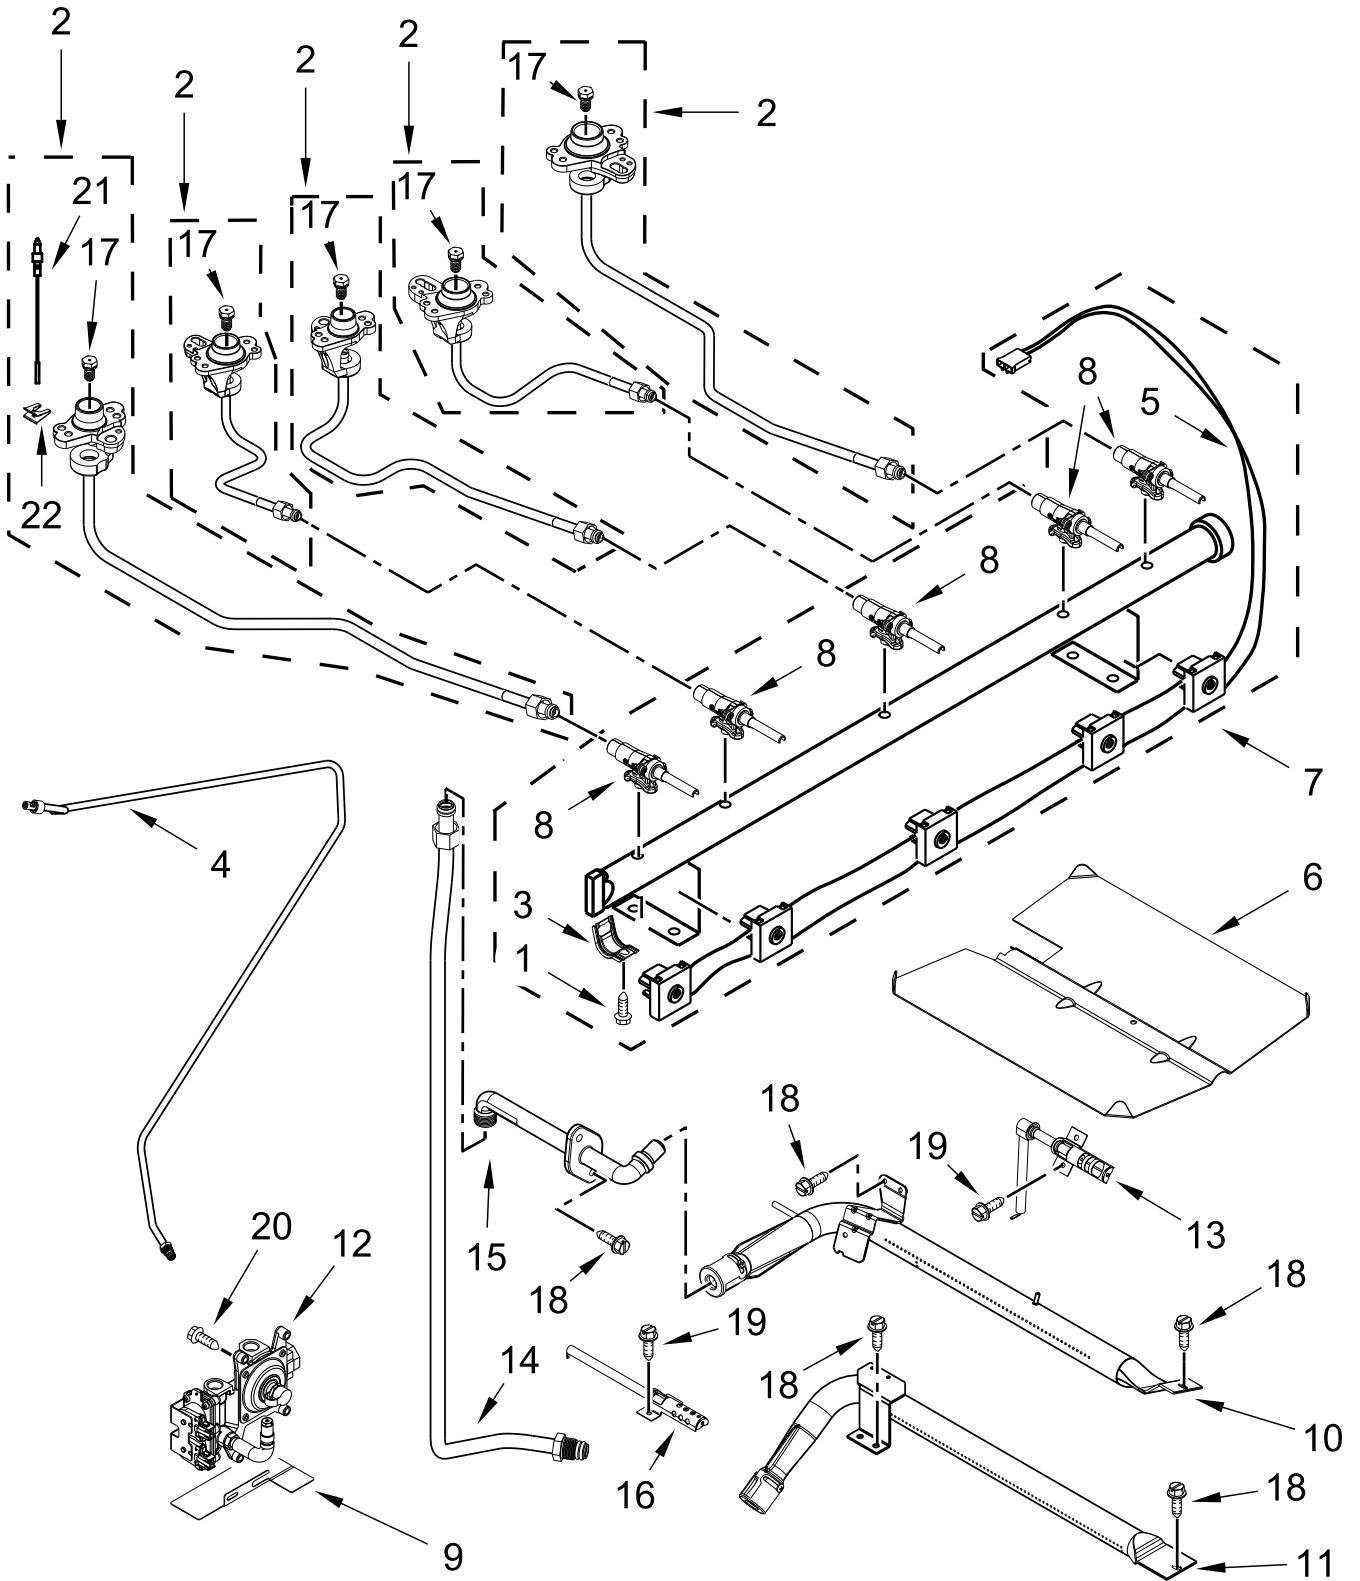

CHASSIS PARTS

<u>Illus. No.</u>	<u>Part No.</u>	<u>Description</u>	<u>Illus. No.</u>	<u>Part No.</u>	<u>Description</u>	<u>Illus. No.</u>	<u>Part No.</u>	<u>Description</u>
1	W10314347	Assembly, Flue	18	W10323077	Diffuser, Flame	33	W10531060	Rack, Oven
2	9758701	Spacer, Door	19	3196178	Screw	34	W10289145	Rack, Oven (Gull-Wing)
3	W10273002	Bracket, Oven Support	20	W10919715	Gasket	35	W10501599	Clip, Front Frame Cover
4		Panel, Side	21	W11491752	Gasket, Door			
	W10575396	White	22	W10031780	Screw			
5	W10346153	Baffle, Full Convection	23	W10273195	Shield, Heat			FOLLOWING PARTS NOT ILLUSTRATED
6	W11511828	Switch, Door	24	W10273192	Rod, Door Switch	W10526208		Insulation, Wrap
7	W10137382	Clip, Panel	25	W10624590	Cord, Power	W10526209		Insulation, Main Back
8	W10341186	Front Foot Assembly	26	W10035900	Support, Oven Bottom	4820F015-59		Insulation, Strap
9	W10289077	Receiver, Hinge	27	W11379356	Pan, Bake	3196896		Clip, Wire
10	W10058460	Foot, Leveling	28	W11634772	Light Assembly			
11	W10211368	Bottom, Oven	29	W10571723	Bulb, Halogen 40 Watts			
12	W10586204	Sensor	30	W10390008	Base Rail Assembly (Left)			
13	3601P356-45	Baffle, Bake Burner		W10390007	Base Rail Assembly (Right)			
14	W10362924	Screw	31	W10874067	Motor, Fan (Convection)			
15	W10435470	Brace, Main Back	32	W10158780	Cover, Rear Fan			
16	W11040249	Assembly, Flue (Upper)						
17	3196560	Screw						

MANIFOLD PARTS