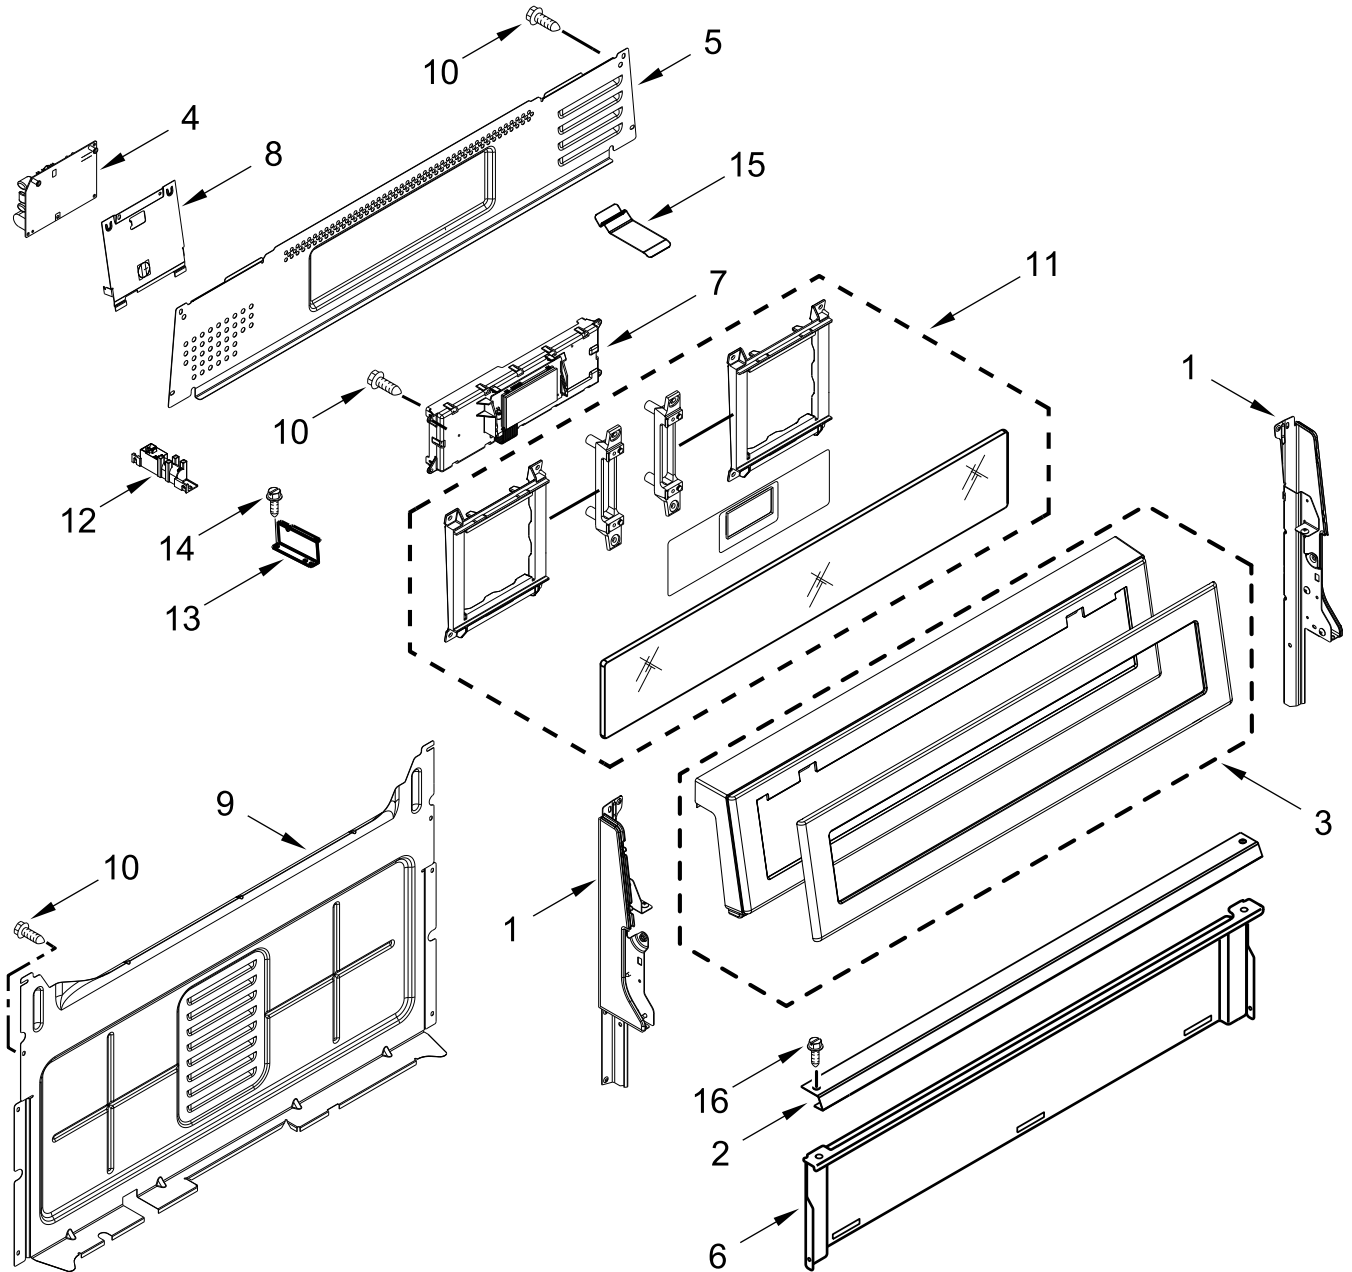

CONTROL PANEL PARTS

CONTROL PANEL PARTS

<u>Illus.</u> <u>No.</u>	<u>Part No.</u>	<u>Description</u>	<u>Illus.</u> <u>No.</u>	<u>Part No.</u>	<u>Description</u>	<u>Illus.</u> <u>No.</u>	<u>Part No.</u>	<u>Description</u>
1		Endcap	6	W10192841	Shield, Heat	13	W10797001	Bracket, Ignitor
	W11130371	White (Left)	7	W11642873	Control (Maxwell)	14	3196169	Screw
	W11130378	White (Right)	8	W10762981	Bracket, Mounting	15	W10551614	Spreader, Clip-Spring
2	W10516123	Bracket, Console Mounting	9	W10184251	Cover, Back	16	3196165	Screw
3		Console Assembly	10	3196178	Screw			
	W10645847	White	11		Assembly, Active Overlay			
4	W10920631	Module, Spark DSI		W10645815	White			
5	W10198745	Cover, Upper	12	W11350452	Spark Module