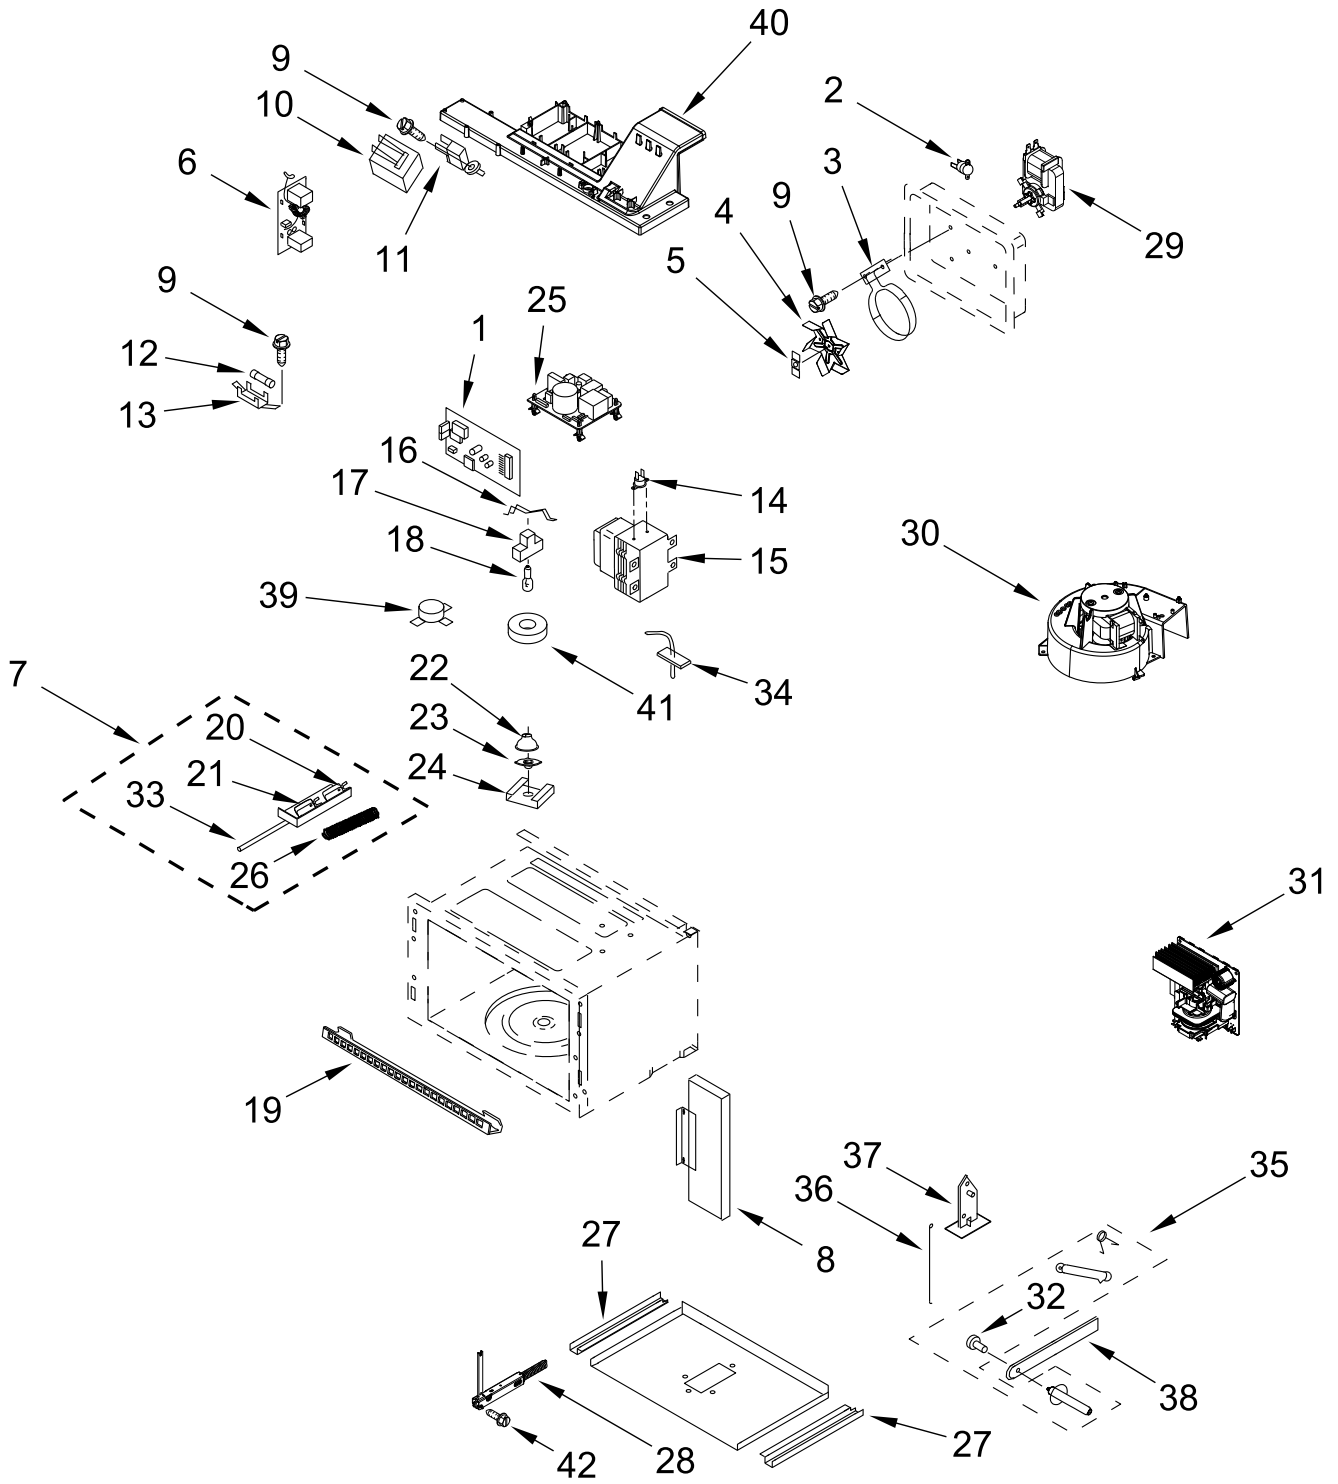

CABINET AND STIRRER PARTS

CABINET AND STIRRER PARTS

<u>Illus. No.</u>	<u>Part No.</u>	<u>Description</u>	<u>Illus. No.</u>	<u>Part No.</u>	<u>Description</u>	<u>Illus. No.</u>	<u>Part No.</u>	<u>Description</u>
1	W11289998	Manager, Appliance	14	461967846741	Thermostat, Magnetron	30	W11131760	Cooling Fan Assembly
2	423107845441	Sensor, Convection	15	W11226473	Magnetron	31	W11237240	Inverter
3	461967848711	Heater, Convection Element	16	W10465869	Spring, Lamp	32	461967510191	Bushing
4	W11453899	Blade, Fan	17	W10490593	Holder, Lamp	33	461967750464	Rod, Push
5	W10120233	Nut, Speed	18	W10795595	Lamp, Halogen	34	241960100002	Sensor, Temperature
6	W10692851	Filter, Noise	19	461968973241	Vent, Top Microwave	35	W10128850	Assembly, Sliding Arm
7	W10358241	Assembly, Interlock Switch	20	461967848881	Switch	36	461967570351	Spring, Torsion
8	461967017491	Trim, Side (Left)	21	W10876593	Holder, Switch	37	461967750494	Support
	461967017481	Trim, Side (Right)	22	423107022541	Reflector	38	461967750483	Arm, Sliding
9	461967825321	Screw	23	423107720491	Lens, Lamp	39	W10460457	Sensor, Humidity
10	461967848621	Transformer, Light (20V)	24	W11440819	Clip, Spring	40	461967754821	Duct, Magnetron
11	461967842541	Thermoactuator	25	W10260060	Board, Power Supply	41	W10769147	Sealing, Lamp
12	241908600053	Fuse	26	423107570871	Spring, Release Rod	42	461967825781	Screw (Shoulder)
13	4375231	Block, Fuse	27	461967008461	Support, Bottom			
			28	461968979601	Hinge, Door			
			29	W11233698	Motor, Convection Fan