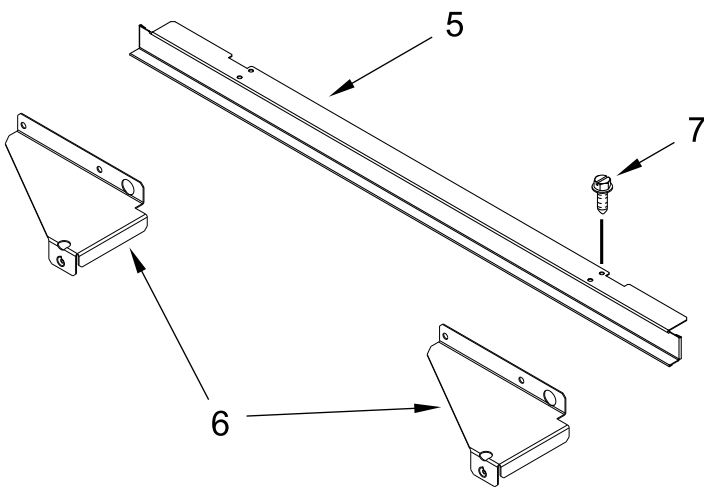

KitchenAid®

MICROWAVE

MODELS:

KMBP100ESS03 (Stainless)

OVEN PARTS

Literature Parts

OVEN PARTS

<u>Illus. No.</u>	<u>Part No.</u>	<u>Description</u>	<u>Illus. No.</u>	<u>Part No.</u>	<u>Description</u>	<u>Illus. No.</u>	<u>Part No.</u>	<u>Description</u>
1		Literature Parts	8	7101P653-60	Screw	9	7101P426-60	Screw
	W11091153	Instructions, Installation						FOLLOWING PARTS NOT ILLUSTRATED
	W10643473	Guide, Use & Care (Microwave Oven)					W11356969	Harness, Interlock
	W10756613	Sheet, Tech					W11454022	Harness, Fan and Turntable
2	W10239155	Box, Conduit					W11356968	Harness, Inverter
3	W10420960	Support, Microwave Module					W11356986	Harness, Communication
4	W11460675	Rail, Side (Left)					W11356977	Harness, Cable Tree Assembly
	W11460672	Rail, Side (Right)					W11356987	Jumper Harness, Communication
5		Trim, Bottom					W10513362	Bag, Hardware
	W11359268	Stainless					4450800	Screw, Grounding
6	W10239156	Bracket, Lower (Left)					W11226264	Strap, Ground
	W10239157	Bracket, Lower (Right)					W11356992	Conduit
7	3400832	Screw (Black)						

CONTROL PANEL PARTS

CONTROL PANEL PARTS

<u>Illus.</u> <u>No.</u>	<u>Part No.</u>	<u>Description</u>	<u>Illus.</u> <u>No.</u>	<u>Part No.</u>	<u>Description</u>
1		Assembly, Control Panel	2		Skin, Control Panel
	W10588761	Stainless		W10588740	Stainless

MICROWAVE DOOR PARTS

MICROWAVE DOOR PARTS

<u>Illus.</u> <u>No.</u>	<u>Part No.</u>	<u>Description</u>	<u>Illus.</u> <u>No.</u>	<u>Part No.</u>	<u>Description</u>	<u>Illus.</u> <u>No.</u>	<u>Part No.</u>	<u>Description</u>
1	8304588BL	Cap, Screw	6		Assembly, Outer Door	8	W10551026	Medallion, Handle
2	7101P338-60	Screw		W10615372	Stainless	9	W10656499	Screw
3	W10687342	Assembly, Inner Door	7		Assembly, Door Handle	10	W10319024	Washer, Door
4	W10518672	Badge				11	W10480830	Screw
5	W10359769	Foam, Door Handle		W11241572	Stainless			