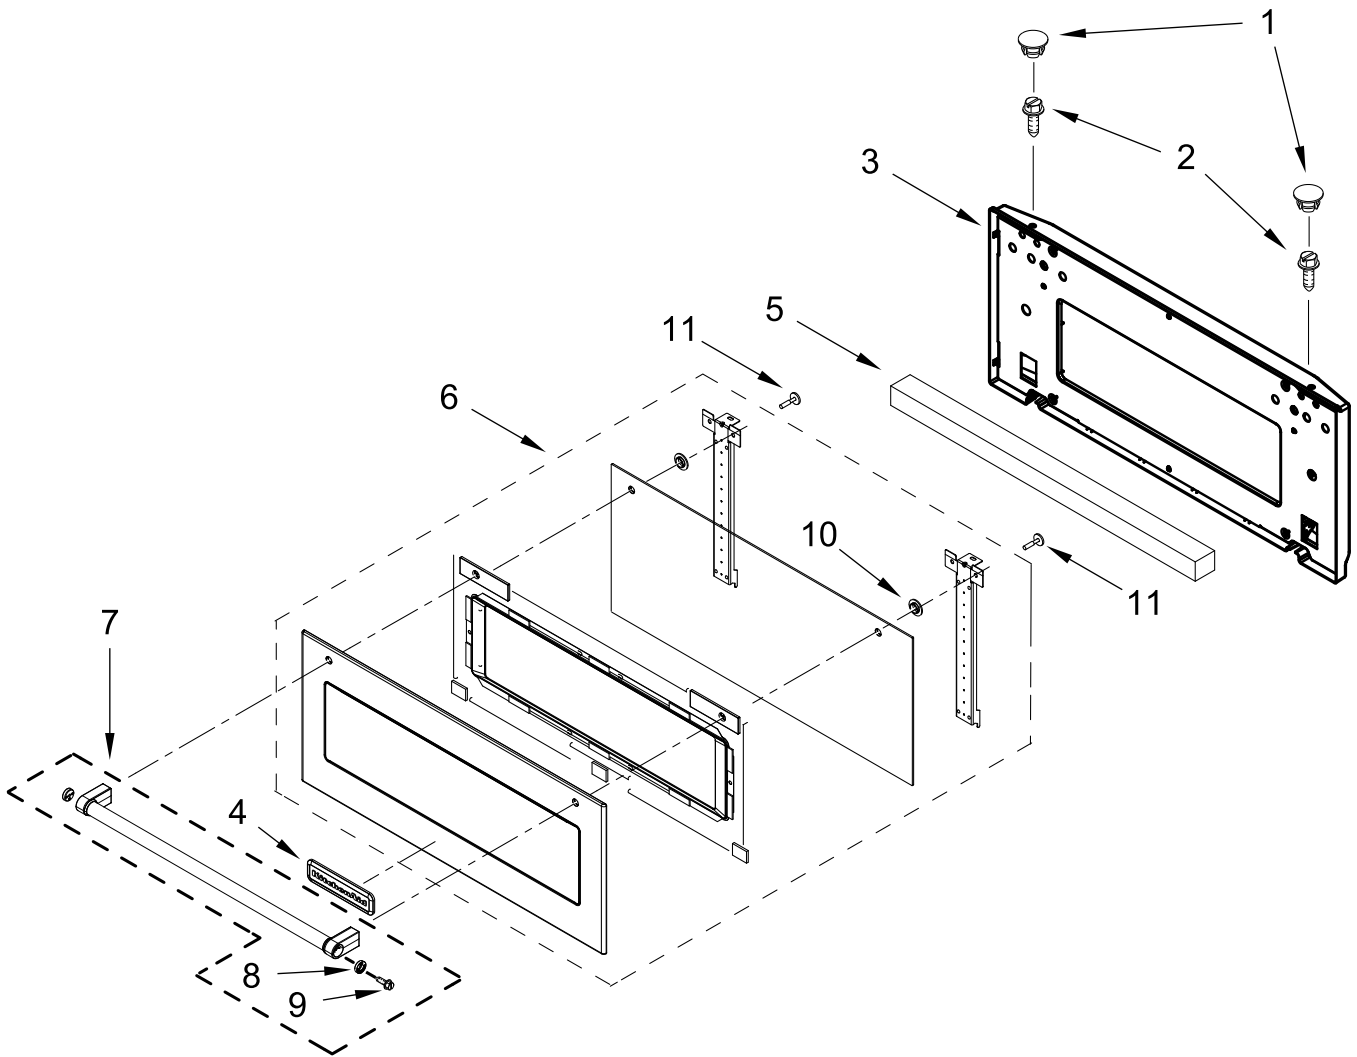

MICROWAVE DOOR PARTS

MICROWAVE DOOR PARTS

<u>Illus.</u> <u>No.</u>	<u>Part No.</u>	<u>Description</u>	<u>Illus.</u> <u>No.</u>	<u>Part No.</u>	<u>Description</u>	<u>Illus.</u> <u>No.</u>	<u>Part No.</u>	<u>Description</u>
1	8304588BL	Cap, Screw	6		Assembly, Outer Door	8	W10551026	Medallion, Handle
2	7101P338-60	Screw		W10615372	Stainless	9	W10656499	Screw
3	W10687342	Assembly, Inner Door	7		Assembly, Door Handle	10	W10319024	Washer, Door
4	W10518672	Badge				11	W10480830	Screw
5	W10359769	Foam, Door Handle		W11241572	Stainless