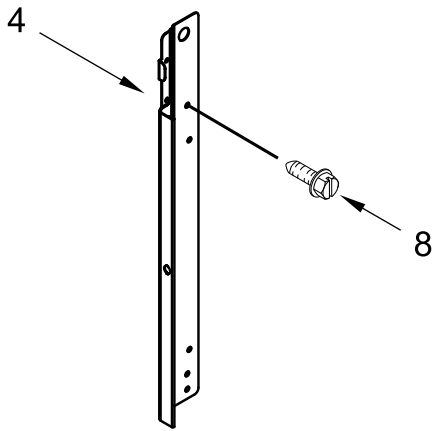

KitchenAid®

MICROWAVE

MODELS:

KMBP100ESS03 (Stainless)

OVEN PARTS

Literature Parts

OVEN PARTS

<u>Illus. No.</u>	<u>Part No.</u>	<u>Description</u>	<u>Illus. No.</u>	<u>Part No.</u>	<u>Description</u>	<u>Illus. No.</u>	<u>Part No.</u>	<u>Description</u>
1		Literature Parts	8	7101P653-60	Screw	9	7101P426-60	Screw
	W11091153	Instructions, Installation						FOLLOWING PARTS NOT ILLUSTRATED
	W10643473	Guide, Use & Care (Microwave Oven)					W11356969	Harness, Interlock
	W10756613	Sheet, Tech					W11454022	Harness, Fan and Turntable
2	W10239155	Box, Conduit					W11356968	Harness, Inverter
3	W10420960	Support, Microwave Module					W11356986	Harness, Communication
4	W11460675	Rail, Side (Left)					W11356977	Harness, Cable Tree Assembly
	W11460672	Rail, Side (Right)					W11356987	Jumper Harness, Communication
5		Trim, Bottom					W10513362	Bag, Hardware
	W11359268	Stainless					4450800	Screw, Grounding
6	W10239156	Bracket, Lower (Left)					W11226264	Strap, Ground
	W10239157	Bracket, Lower (Right)					W11356992	Conduit
7	3400832	Screw (Black)						

CONTROL PANEL PARTS

CONTROL PANEL PARTS

<u>Illus.</u> <u>No.</u>	<u>Part No.</u>	<u>Description</u>	<u>Illus.</u> <u>No.</u>	<u>Part No.</u>	<u>Description</u>
1		Assembly, Control Panel	2		Skin, Control Panel
	W10588761	Stainless		W10588740	Stainless

MICROWAVE DOOR PARTS

MICROWAVE DOOR PARTS

<u>Illus.</u> <u>No.</u>	<u>Part No.</u>	<u>Description</u>	<u>Illus.</u> <u>No.</u>	<u>Part No.</u>	<u>Description</u>	<u>Illus.</u> <u>No.</u>	<u>Part No.</u>	<u>Description</u>
1	8304588BL	Cap, Screw	6		Assembly, Outer Door	8	W10551026	Medallion, Handle
2	7101P338-60	Screw		W10615372	Stainless	9	W10656499	Screw
3	W10687342	Assembly, Inner Door	7		Assembly, Door Handle	10	W10319024	Washer, Door
4	W10518672	Badge				11	W10480830	Screw
5	W10359769	Foam, Door Handle		W11241572	Stainless			