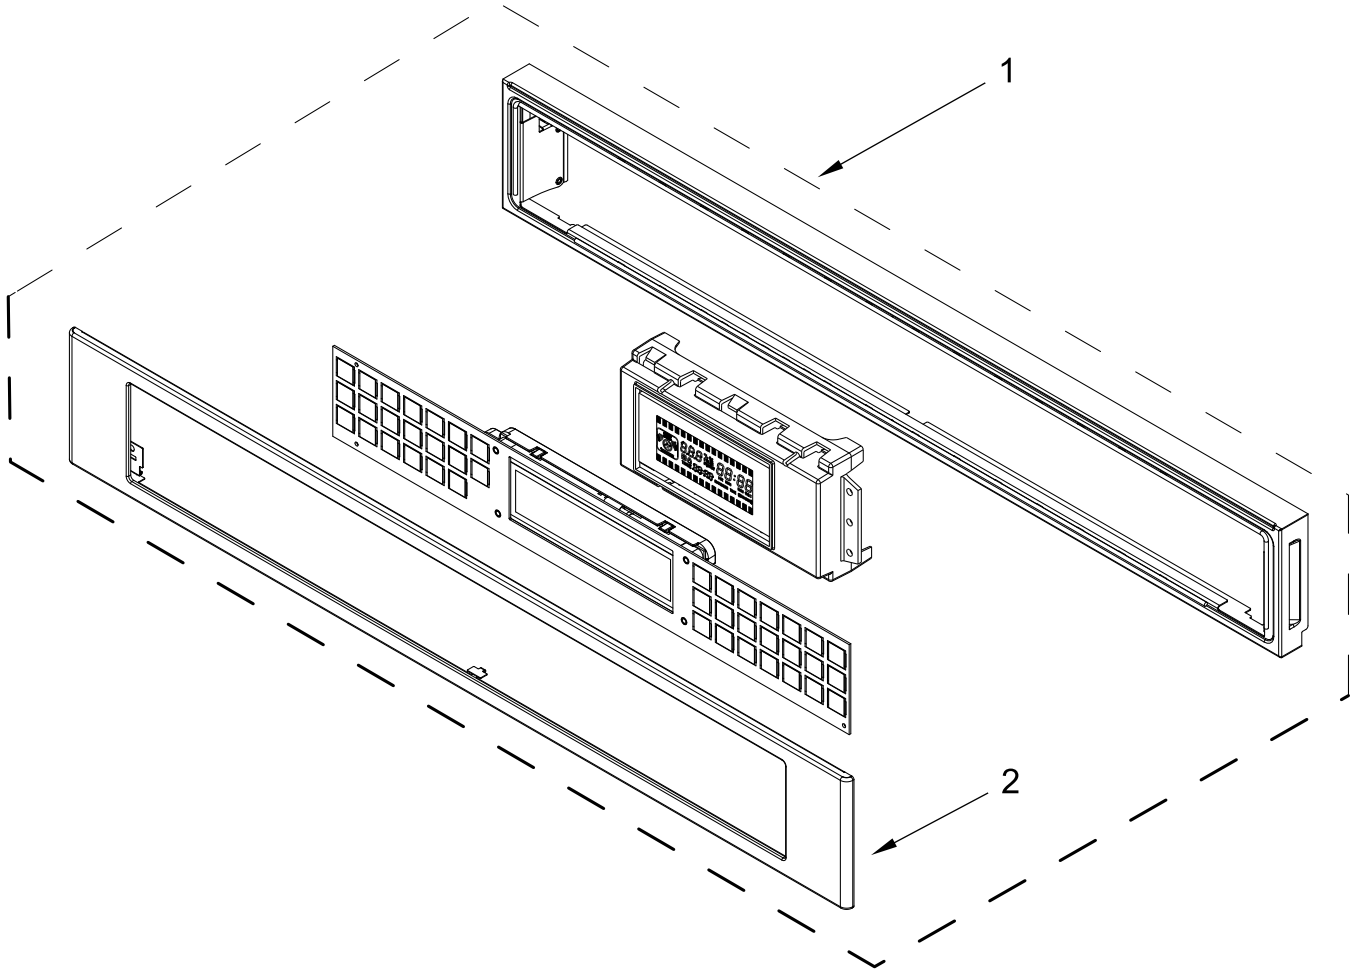

KitchenAid®

MICROWAVE

MODELS:

KMBP100ESS03 (Stainless)

OVEN PARTS

Literature Parts

OVEN PARTS

<u>Illus. No.</u>	<u>Part No.</u>	<u>Description</u>	<u>Illus. No.</u>	<u>Part No.</u>	<u>Description</u>	<u>Illus. No.</u>	<u>Part No.</u>	<u>Description</u>
1		Literature Parts	8	7101P653-60	Screw	9	7101P426-60	Screw
	W11091153	Instructions, Installation						FOLLOWING PARTS NOT ILLUSTRATED
	W10643473	Guide, Use & Care (Microwave Oven)					W11356969	Harness, Interlock
	W10756613	Sheet, Tech					W11454022	Harness, Fan and Turntable
2	W10239155	Box, Conduit					W11356968	Harness, Inverter
3	W10420960	Support, Microwave Module					W11356986	Harness, Communication
4	W11460675	Rail, Side (Left)					W11356977	Harness, Cable Tree Assembly
	W11460672	Rail, Side (Right)					W11356987	Jumper Harness, Communication
5		Trim, Bottom					W10513362	Bag, Hardware
	W11359268	Stainless					4450800	Screw, Grounding
6	W10239156	Bracket, Lower (Left)					W11226264	Strap, Ground
	W10239157	Bracket, Lower (Right)					W11356992	Conduit
7	3400832	Screw (Black)						

CONTROL PANEL PARTS

CONTROL PANEL PARTS

<u>Illus.</u> <u>No.</u>	<u>Part No.</u>	<u>Description</u>	<u>Illus.</u> <u>No.</u>	<u>Part No.</u>	<u>Description</u>
1		Assembly, Control Panel	2		Skin, Control Panel
	W10588761	Stainless		W10588740	Stainless

MICROWAVE DOOR PARTS

MICROWAVE DOOR PARTS

<u>Illus.</u> <u>No.</u>	<u>Part No.</u>	<u>Description</u>	<u>Illus.</u> <u>No.</u>	<u>Part No.</u>	<u>Description</u>	<u>Illus.</u> <u>No.</u>	<u>Part No.</u>	<u>Description</u>
1	8304588BL	Cap, Screw	6		Assembly, Outer Door	8	W10551026	Medallion, Handle
2	7101P338-60	Screw		W10615372	Stainless	9	W10656499	Screw
3	W10687342	Assembly, Inner Door	7		Assembly, Door Handle	10	W10319024	Washer, Door
4	W10518672	Badge				11	W10480830	Screw
5	W10359769	Foam, Door Handle		W11241572	Stainless			