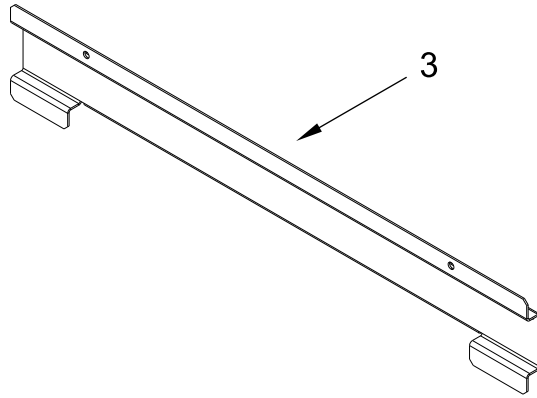

KitchenAid®

MICROWAVE

MODELS:

KMBP100ESS03 (Stainless)

OVEN PARTS

Literature Parts

OVEN PARTS

<u>Illus. No.</u>	<u>Part No.</u>	<u>Description</u>	<u>Illus. No.</u>	<u>Part No.</u>	<u>Description</u>	<u>Illus. No.</u>	<u>Part No.</u>	<u>Description</u>
1		Literature Parts	8	7101P653-60	Screw	9	7101P426-60	Screw
	W11091153	Instructions, Installation						FOLLOWING PARTS NOT ILLUSTRATED
	W10643473	Guide, Use & Care (Microwave Oven)					W11356969	Harness, Interlock
	W10756613	Sheet, Tech					W11454022	Harness, Fan and Turntable
2	W10239155	Box, Conduit					W11356968	Harness, Inverter
3	W10420960	Support, Microwave Module					W11356986	Harness, Communication
4	W11460675	Rail, Side (Left)					W11356977	Harness, Cable Tree Assembly
	W11460672	Rail, Side (Right)					W11356987	Jumper Harness, Communication
5		Trim, Bottom					W10513362	Bag, Hardware
	W11359268	Stainless					4450800	Screw, Grounding
6	W10239156	Bracket, Lower (Left)					W11226264	Strap, Ground
	W10239157	Bracket, Lower (Right)					W11356992	Conduit
7	3400832	Screw (Black)						

CONTROL PANEL PARTS

CONTROL PANEL PARTS

<u>Illus.</u> <u>No.</u>	<u>Part No.</u>	<u>Description</u>	<u>Illus.</u> <u>No.</u>	<u>Part No.</u>	<u>Description</u>
1		Assembly, Control Panel	2		Skin, Control Panel
	W10588761	Stainless		W10588740	Stainless

MICROWAVE DOOR PARTS

MICROWAVE DOOR PARTS

<u>Illus.</u> <u>No.</u>	<u>Part No.</u>	<u>Description</u>	<u>Illus.</u> <u>No.</u>	<u>Part No.</u>	<u>Description</u>	<u>Illus.</u> <u>No.</u>	<u>Part No.</u>	<u>Description</u>
1	8304588BL	Cap, Screw	6		Assembly, Outer Door	8	W10551026	Medallion, Handle
2	7101P338-60	Screw		W10615372	Stainless	9	W10656499	Screw
3	W10687342	Assembly, Inner Door	7		Assembly, Door Handle	10	W10319024	Washer, Door
4	W10518672	Badge				11	W10480830	Screw
5	W10359769	Foam, Door Handle		W11241572	Stainless			