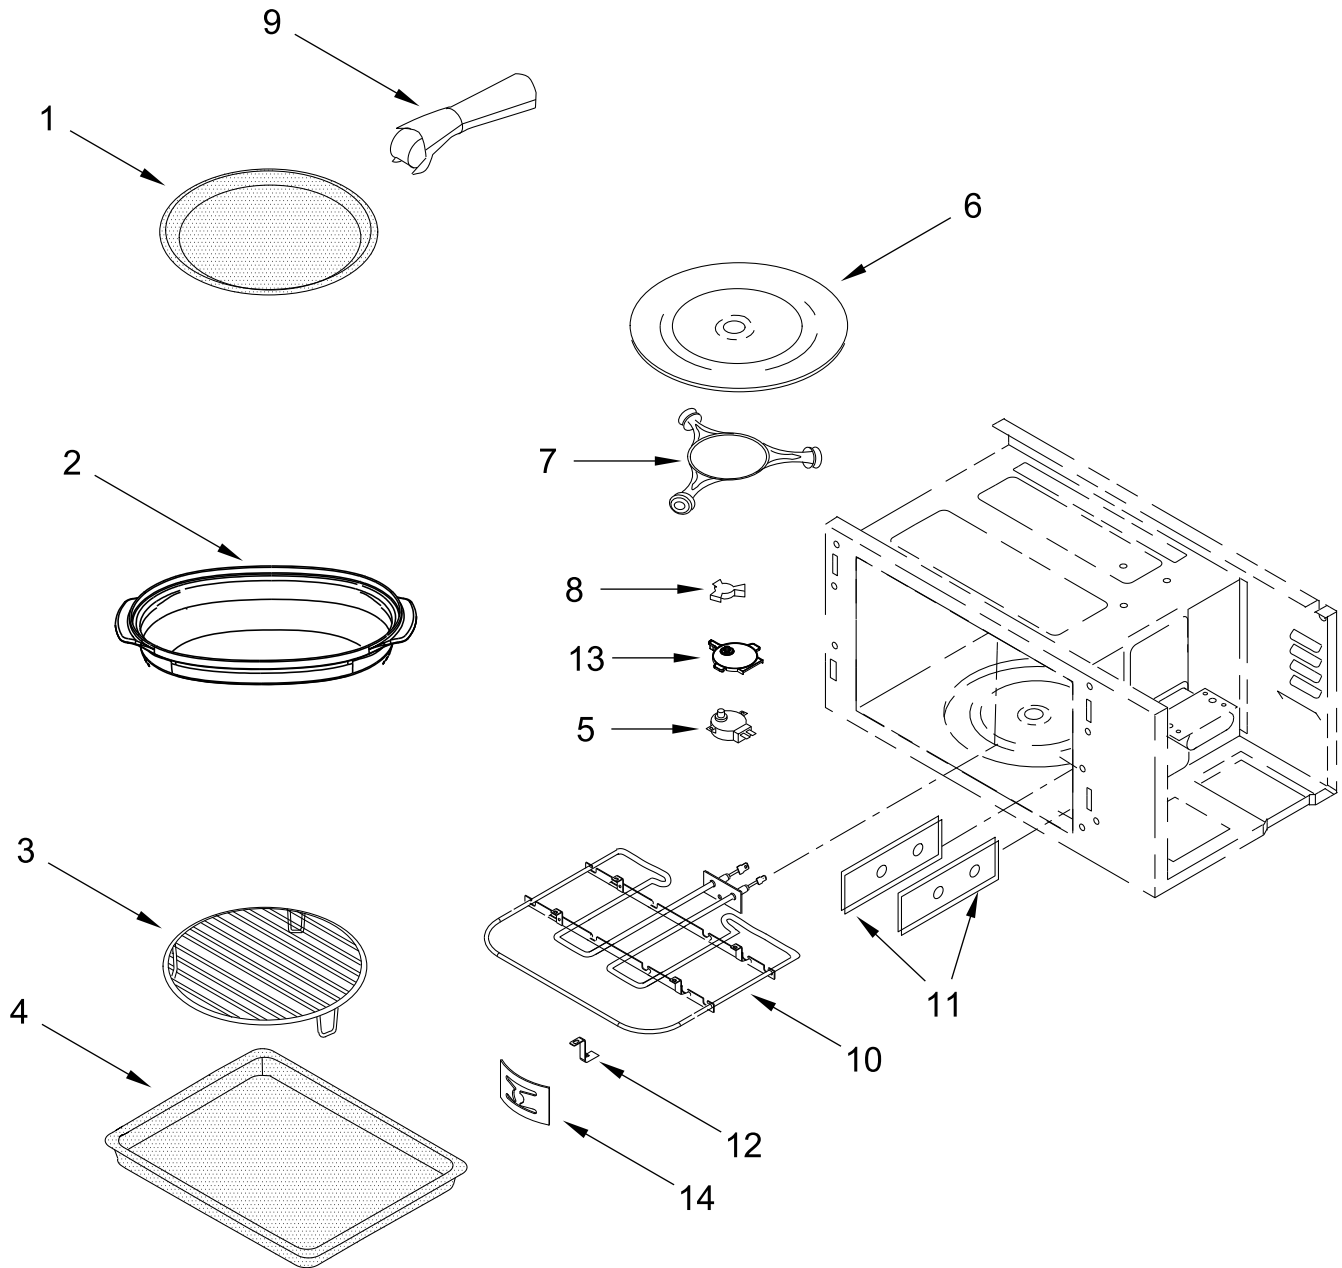

CONTROL PANEL PARTS

CONTROL PANEL PARTS

<u>Illus.</u> <u>No.</u>	<u>Part No.</u>	<u>Description</u>	<u>Illus.</u> <u>No.</u>	<u>Part No.</u>	<u>Description</u>
1		Assembly, Control Panel	2		Skin, Control Panel
	W10588761	Stainless		W10588740	Stainless

MICROWAVE DOOR PARTS

MICROWAVE DOOR PARTS

<u>Illus.</u> <u>No.</u>	<u>Part No.</u>	<u>Description</u>	<u>Illus.</u> <u>No.</u>	<u>Part No.</u>	<u>Description</u>	<u>Illus.</u> <u>No.</u>	<u>Part No.</u>	<u>Description</u>
1	8304588BL	Cap, Screw	6		Assembly, Outer Door	8	W10551026	Medallion, Handle
2	7101P338-60	Screw		W10615372	Stainless	9	W10656499	Screw
3	W10687342	Assembly, Inner Door	7		Assembly, Door Handle	10	W10319024	Washer, Door
4	W10518672	Badge				11	W10480830	Screw
5	W10359769	Foam, Door Handle		W11241572	Stainless			

INTERNAL MICROWAVE PARTS

INTERNAL MICROWAVE PARTS

<u>Illus.</u> <u>No.</u>	<u>Part No.</u>	<u>Description</u>	<u>Illus.</u> <u>No.</u>	<u>Part No.</u>	<u>Description</u>	<u>Illus.</u> <u>No.</u>	<u>Part No.</u>	<u>Description</u>
1	461968977491	Plate, Crisp	7	W10367316	Ring, Turntable	13	461967753742	Adapter, Turntable Motor
2	W10796139	Steamer	8	W10545578	Drive, Turntable	14	252262898008	Support, Spring Lock Grill
3	W10748279	Rack, Low Convection	9	461968929542	Handle, Pan			
4	W10750839	Plate, Baking	10	W10387651	Element, Grill			
5	461967848971	Motor, Turntable	11	461967451001	Plate, Cover			
6	W11340343	Turntable	12	461967753871	Support, Element			