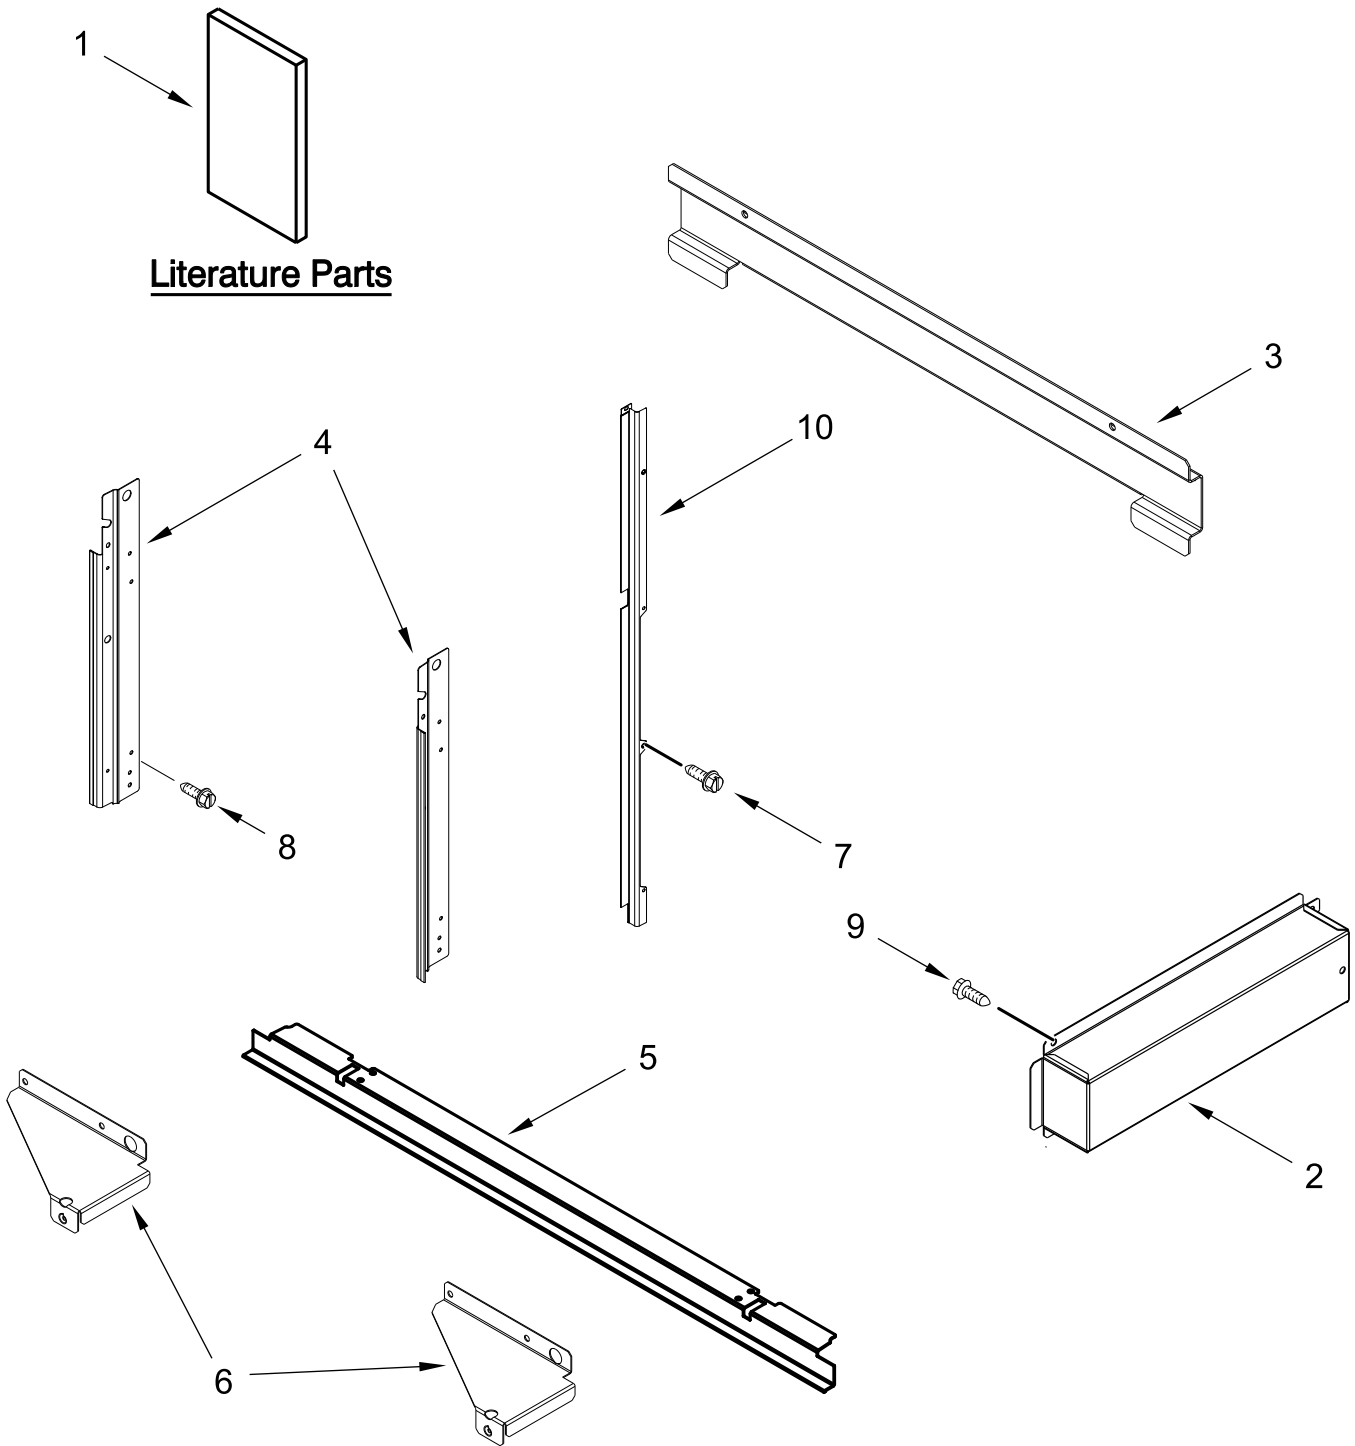

KitchenAid®

MICROWAVE

MODELS:

KMBP107ESS20 (Stainless)

OVEN PARTS

OVEN PARTS

<u>Illus.</u> <u>No.</u>	<u>Part No.</u>	<u>Description</u>
1		Literature Parts
	W11340506	Quick Start Guide
	W11382174	Owner's Manual
	W11382176	Tech Sheet
2	W10239155	Box, Conduit
3	W10420960	Support, Microwave Module
4	W11235470	Rail, Side (Left)
	W11235471	Rail, Side (Right)
5	W11312229	Trim, Bottom
6	W10239158	Bracket, Lower (Left)
	W10239159	Bracket, Lower (Right)
7	W11404000	Screw
8	7101P653-60	Screw
9	7101P426-60	Screw
10	W11239807	Trim, Bended Side (Left)
	W11239805	Trim, Bended Side (Right)
		FOLLOWING PARTS NOT ILLUSTRATED
	W11555168	Harness, Interlock
	W11454022	Harness, Fan and Turntable
	W11539494	Harness, Inverter
	W11356986	Harness, Communication
	W11539527	Jumper Harness, Communication
	W11226264	Strap, Ground
	4450800	Screw, Grounding
	W11394925	Bag, Hardware
	W11356992	Conduit

CONTROL PANEL PARTS

CONTROL PANEL PARTS

<u>Illus.</u> <u>No.</u>	<u>Part No.</u>	<u>Description</u>	<u>Illus.</u> <u>No.</u>	<u>Part No.</u>	<u>Description</u>	<u>Illus.</u> <u>No.</u>	<u>Part No.</u>	<u>Description</u>
1		Assembly, Control Panel	2		Skin, Control Panel	4	W11339492	Screw (Black)
				W10588741	Stainless	5	4450118	Nut
	W11304130	Stainless	3	W11440274	Interface, User			