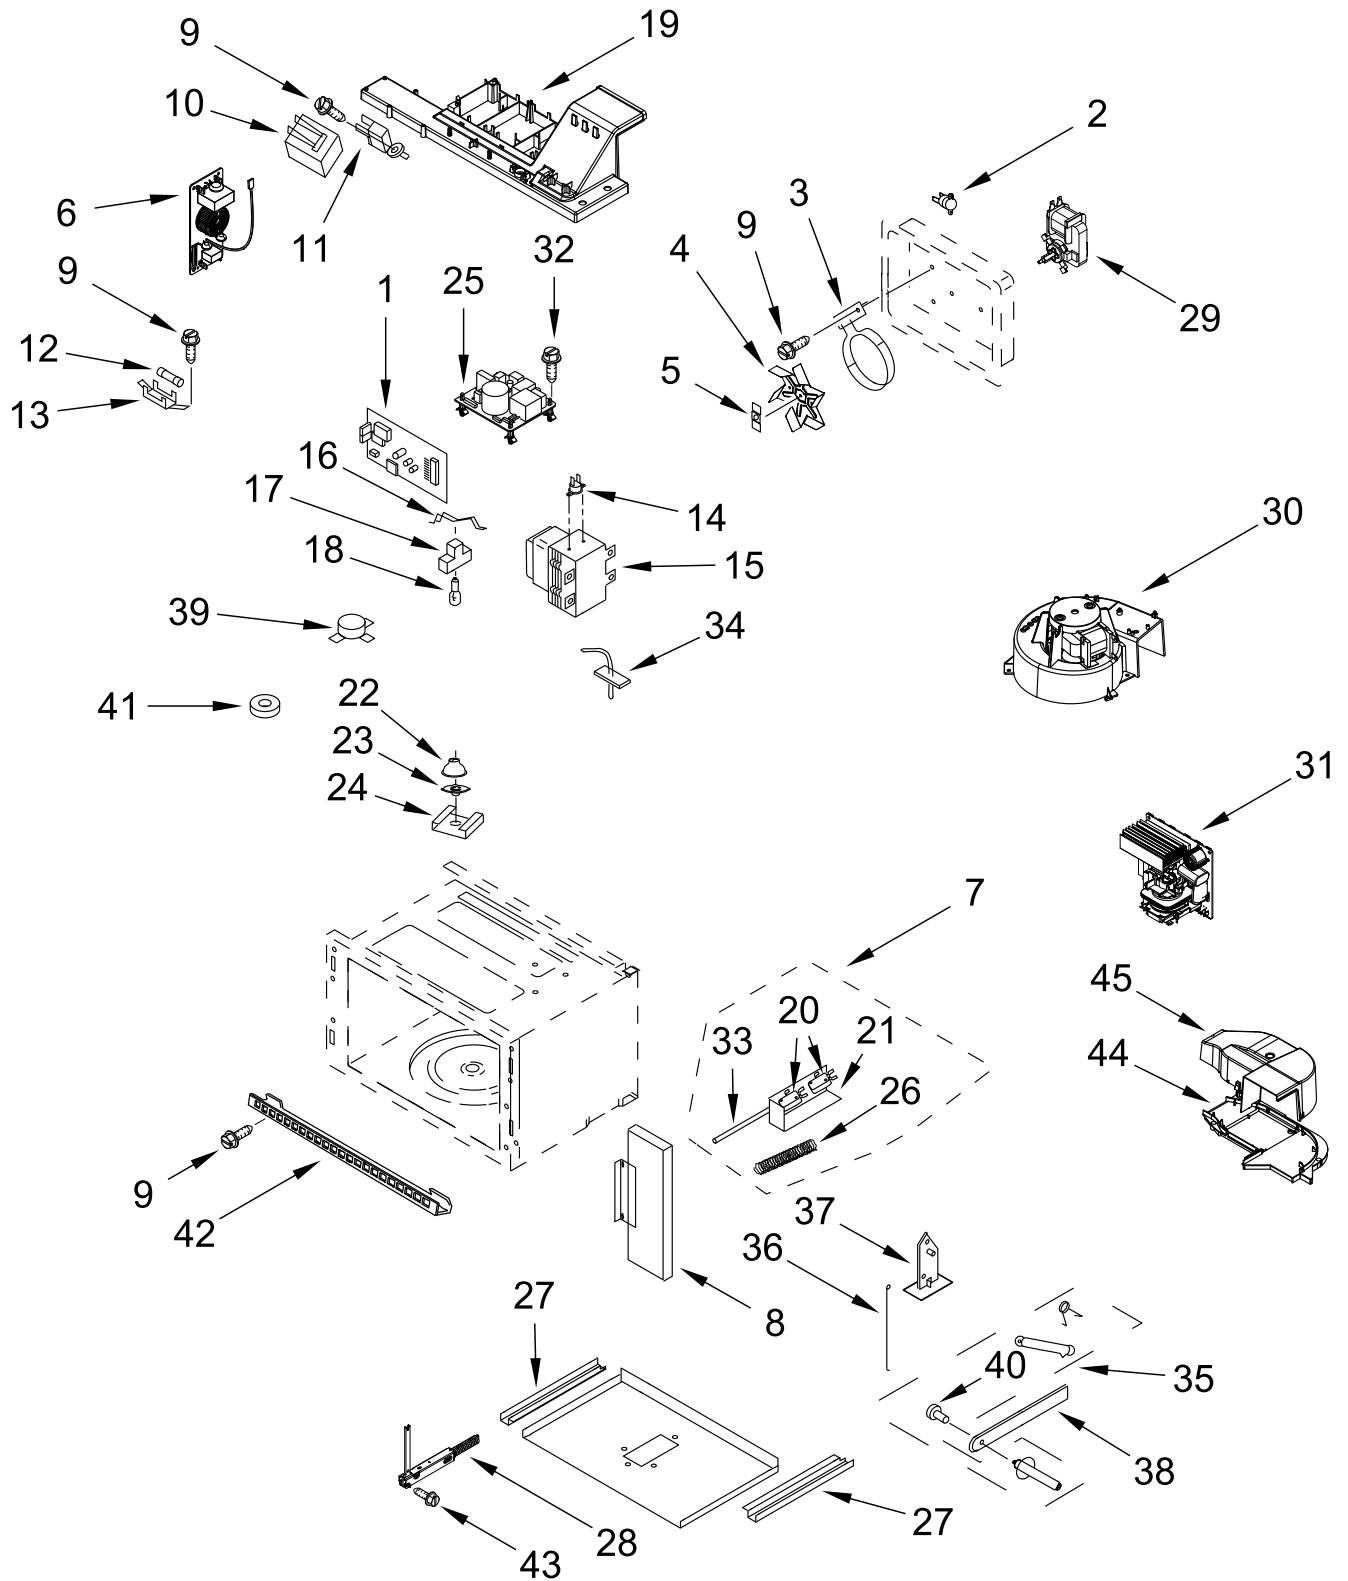

CABINET AND STIRRER PARTS

CABINET AND STIRRER PARTS

<u>Illus. No.</u>	<u>Part No.</u>	<u>Description</u>	<u>Illus. No.</u>	<u>Part No.</u>	<u>Description</u>	<u>Illus. No.</u>	<u>Part No.</u>	<u>Description</u>
1	W11289998	Manager, Appliance	15	W11504545	Magnetron	33	461967750464	Rod, Push
2	423107845441	Sensor, Convection	16	W10465869	Spring, Lamp	34	241960100002	Sensor, Temperature
3	461967848711	Heater, Convection Element	17	W10490593	Holder, Lamp	35	W10128850	Assembly, Sliding Arm
4	W11453899	Blade, Fan	18	W10795595	Lamp, Halogen	36	461967570351	Spring, Torsion
5	W10120233	Nut, Speed	19	461967754821	Duct, Magnetron	37	461967750494	Support
6	W11505129	Filter, Noise	20	461967848881	Switch	38	W11213889	Arm, Sliding
7	W10358241	Assembly, Interlock Switch	21	W10876593	Holder, Switch	39	W10460457	Sensor, Humidity
8	461967017511	Trim, Side (Left)	22	423107022541	Reflector	40	461967510191	Bushing
	W11044584	Trim, Side (Right)	23	423107720491	Lens, Lamp	41	W10769147	Sealing, Lamp
9	461967825321	Screw	24	W11440819	Clip, Spring	42	W11334717	Vent, Top
10	461967848621	Transformer, Light (20V)	25	W10260060	Board, Power Supply	43	461967825781	Screw (Shoulder)
11	461967842541	Thermoactuator	26	423107570871	Spring, Release Rod	44	W11591018	Housing, Lower Inverter
12	241908600053	Fuse	27	461967008461	Support, Bottom	45	W11591019	Housing, Upper Inverter
13	4375231	Block, Fuse	28	W11319465	Hinge, Door			
14	461967846741	Thermostat, Magnetron	29	W11233698	Motor, Convection Fan			
			30	W11131760	Cooling Fan Assembly			
			31	W11504539	Inverter			
			32	7101P426-60	Screw