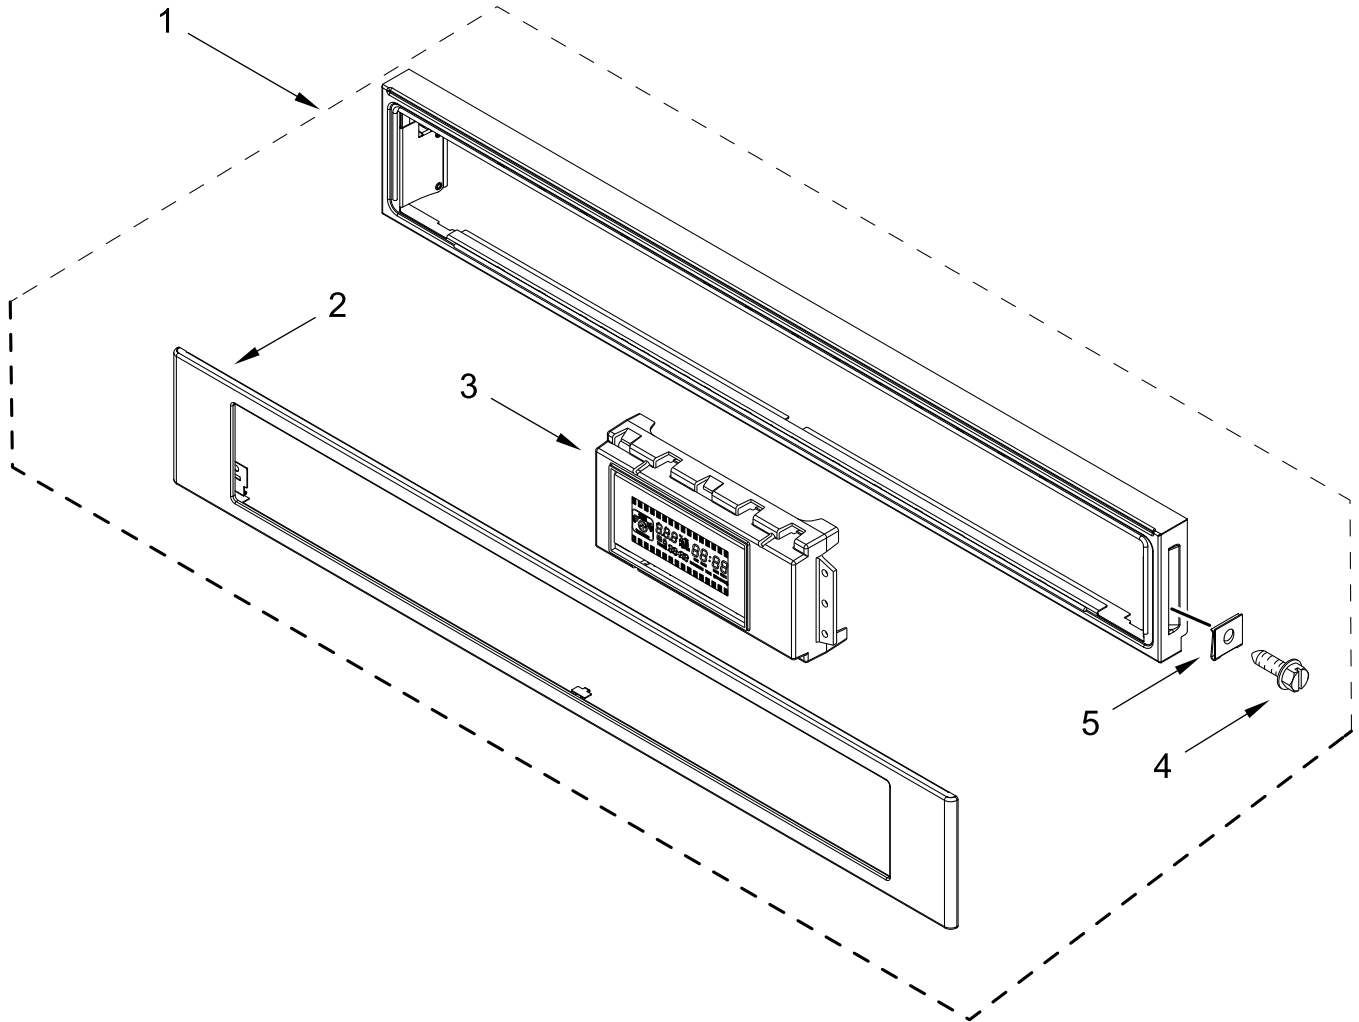

KitchenAid®

MICROWAVE

MODELS:

KMBP107ESS20 (Stainless)

OVEN PARTS

OVEN PARTS

<u>Illus.</u> <u>No.</u>	<u>Part No.</u>	<u>Description</u>
1		Literature Parts
	W11340506	Quick Start Guide
	W11382174	Owner's Manual
	W11382176	Tech Sheet
2	W10239155	Box, Conduit
3	W10420960	Support, Microwave Module
4	W11235470	Rail, Side (Left)
	W11235471	Rail, Side (Right)
5	W11312229	Trim, Bottom
6	W10239158	Bracket, Lower (Left)
	W10239159	Bracket, Lower (Right)
7	W11404000	Screw
8	7101P653-60	Screw
9	7101P426-60	Screw
10	W11239807	Trim, Bended Side (Left)
	W11239805	Trim, Bended Side (Right)
		FOLLOWING PARTS NOT ILLUSTRATED
	W11555168	Harness, Interlock
	W11454022	Harness, Fan and Turntable
	W11539494	Harness, Inverter
	W11356986	Harness, Communication
	W11539527	Jumper Harness, Communication
	W11226264	Strap, Ground
	4450800	Screw, Grounding
	W11394925	Bag, Hardware
	W11356992	Conduit

CONTROL PANEL PARTS

CONTROL PANEL PARTS

<u>Illus.</u> <u>No.</u>	<u>Part No.</u>	<u>Description</u>	<u>Illus.</u> <u>No.</u>	<u>Part No.</u>	<u>Description</u>	<u>Illus.</u> <u>No.</u>	<u>Part No.</u>	<u>Description</u>
1		Assembly, Control Panel	2		Skin, Control Panel	4	W11339492	Screw (Black)
				W10588741	Stainless	5	4450118	Nut
	W11304130	Stainless	3	W11440274	Interface, User			

MICROWAVE DOOR PARTS

MICROWAVE DOOR PARTS

<u>Illus.</u> <u>No.</u>	<u>Part No.</u>	<u>Description</u>	<u>Illus.</u> <u>No.</u>	<u>Part No.</u>	<u>Description</u>	<u>Illus.</u> <u>No.</u>	<u>Part No.</u>	<u>Description</u>
1	8304588BL	Cap, Screw	6		Assembly, Outer Door	8	W10551026	Medallion, Handle
2	7101P338-60	Screw		W11300493	Stainless	9	W11317731	Screw (Black)
3	W11328749	Inner Door Assembly	7		Assembly, Door Handle	10	W10319024	Washer, Door
4	W10518672	Badge						
5	W10359769	Foam, Door Handle		W11241574	Stainless			