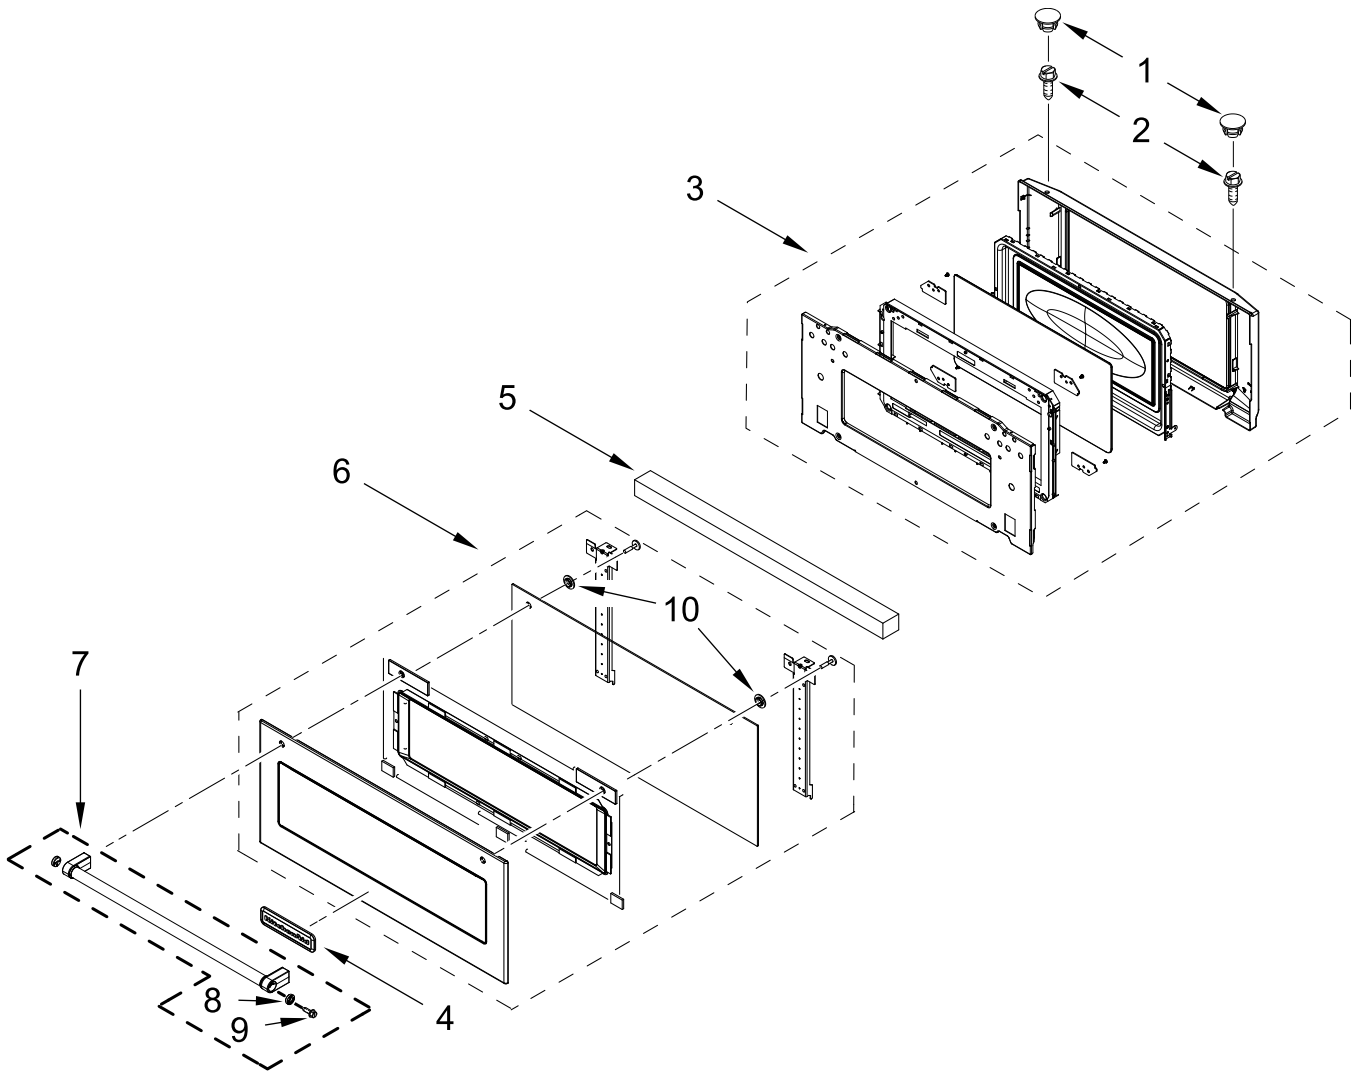

KitchenAid®

MICROWAVE

MODELS:

KMBP107ESS20 (Stainless)

OVEN PARTS

OVEN PARTS

<u>Illus.</u> <u>No.</u>	<u>Part No.</u>	<u>Description</u>
1		Literature Parts
	W11340506	Quick Start Guide
	W11382174	Owner's Manual
	W11382176	Tech Sheet
2	W10239155	Box, Conduit
3	W10420960	Support, Microwave Module
4	W11235470	Rail, Side (Left)
	W11235471	Rail, Side (Right)
5	W11312229	Trim, Bottom
6	W10239158	Bracket, Lower (Left)
	W10239159	Bracket, Lower (Right)
7	W11404000	Screw
8	7101P653-60	Screw
9	7101P426-60	Screw
10	W11239807	Trim, Bended Side (Left)
	W11239805	Trim, Bended Side (Right)
		FOLLOWING PARTS NOT ILLUSTRATED
	W11555168	Harness, Interlock
	W11454022	Harness, Fan and Turntable
	W11539494	Harness, Inverter
	W11356986	Harness, Communication
	W11539527	Jumper Harness, Communication
	W11226264	Strap, Ground
	4450800	Screw, Grounding
	W11394925	Bag, Hardware
	W11356992	Conduit

CONTROL PANEL PARTS

CONTROL PANEL PARTS

<u>Illus.</u> <u>No.</u>	<u>Part No.</u>	<u>Description</u>	<u>Illus.</u> <u>No.</u>	<u>Part No.</u>	<u>Description</u>	<u>Illus.</u> <u>No.</u>	<u>Part No.</u>	<u>Description</u>
1		Assembly, Control Panel	2		Skin, Control Panel	4	W11339492	Screw (Black)
				W10588741	Stainless	5	4450118	Nut
	W11304130	Stainless	3	W11440274	Interface, User			

MICROWAVE DOOR PARTS

MICROWAVE DOOR PARTS

<u>Illus.</u> <u>No.</u>	<u>Part No.</u>	<u>Description</u>	<u>Illus.</u> <u>No.</u>	<u>Part No.</u>	<u>Description</u>	<u>Illus.</u> <u>No.</u>	<u>Part No.</u>	<u>Description</u>
1	8304588BL	Cap, Screw	6		Assembly, Outer Door	8	W10551026	Medallion, Handle
2	7101P338-60	Screw		W11300493	Stainless	9	W11317731	Screw (Black)
3	W11328749	Inner Door Assembly	7		Assembly, Door Handle	10	W10319024	Washer, Door
4	W10518672	Badge						
5	W10359769	Foam, Door Handle		W11241574	Stainless			