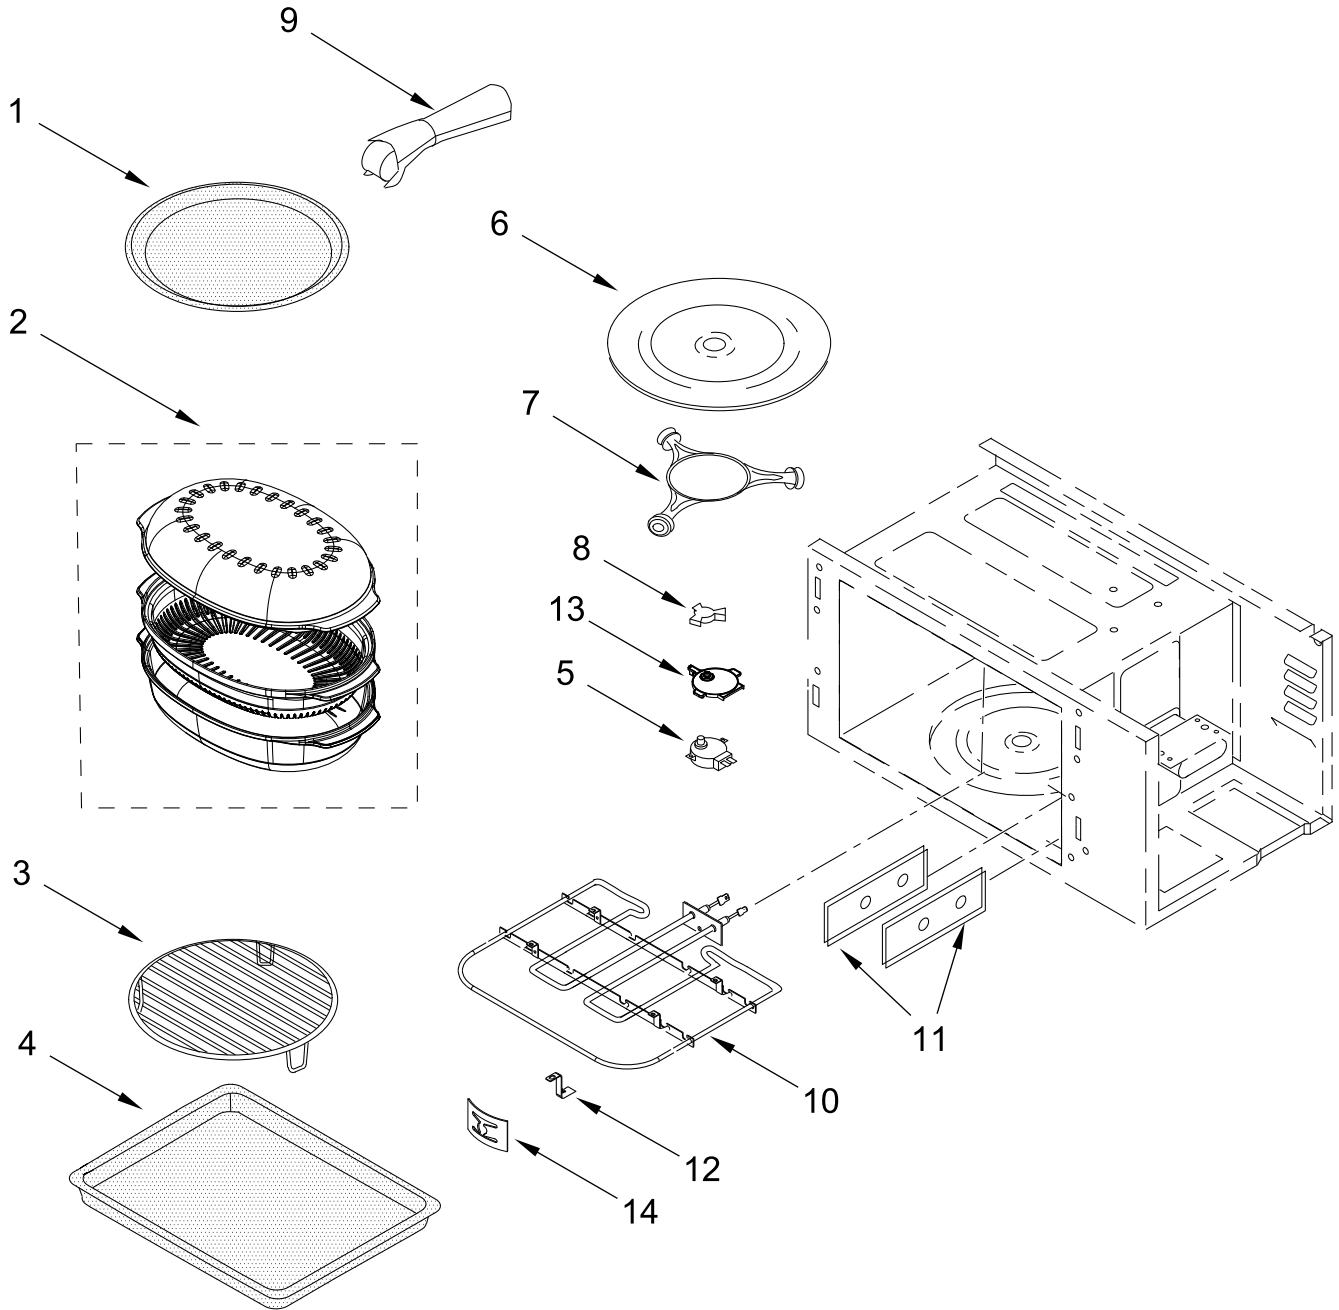

INTERNAL MICROWAVE PARTS

INTERNAL MICROWAVE PARTS

<u>Illus.</u> <u>No.</u>	<u>Part No.</u>	<u>Description</u>	<u>Illus.</u> <u>No.</u>	<u>Part No.</u>	<u>Description</u>	<u>Illus.</u> <u>No.</u>	<u>Part No.</u>	<u>Description</u>
1	461968977491	Plate, Crisp	7	W10367316	Ring, Turntable	13	461967753742	Adapter, Turntable Motor
2	W10796139	Steamer	8	W10545578	Drive, Turntable	14	252262898008	Support, Spring Lock Grill
3	W10748279	Rack, Low Convection	9	461968929542	Handle, Pan			
4	W10750839	Plate, Baking	10	W10387651	Element, Grill			
5	461967848971	Motor, Turntable	11	461967451001	Plate, Cover			
6	W11340343	Turntable	12	461967753871	Support, Element