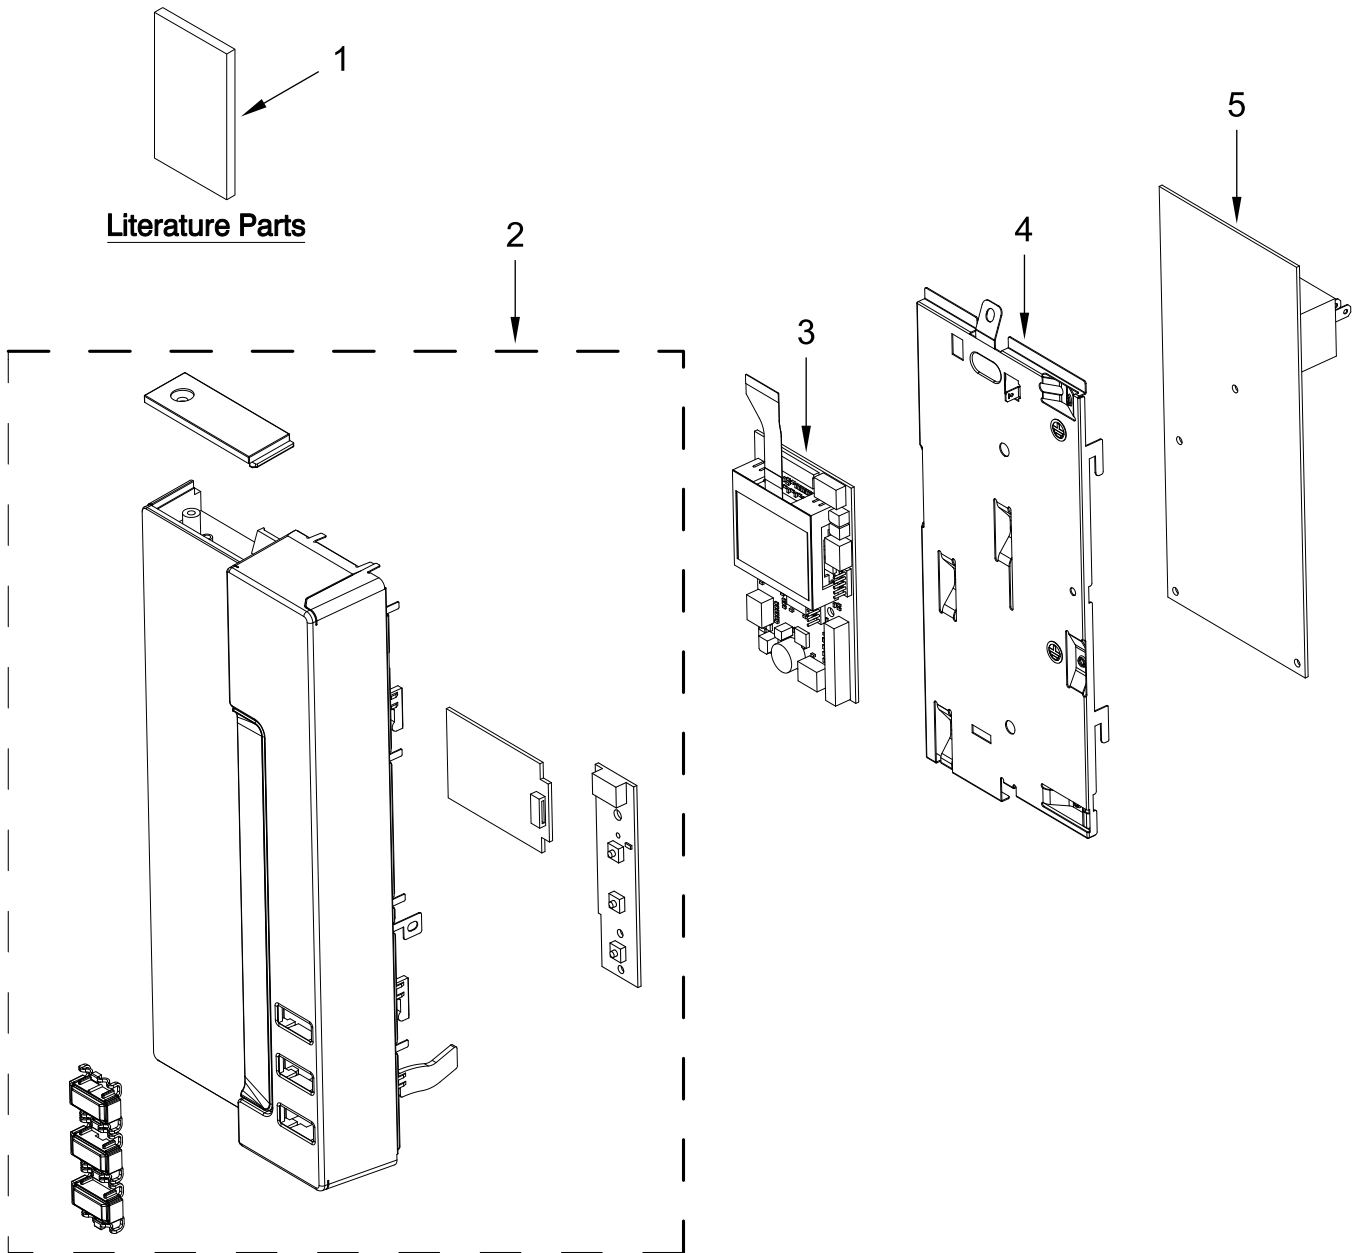

**KitchenAid®**

**1.1 CUBIC FOOT BUILT IN MICROWAVE  
(Slim Trim Kit)**

**MODELS:**

KMBT5011KSS01 (Stainless)

# CONTROL PANEL PARTS