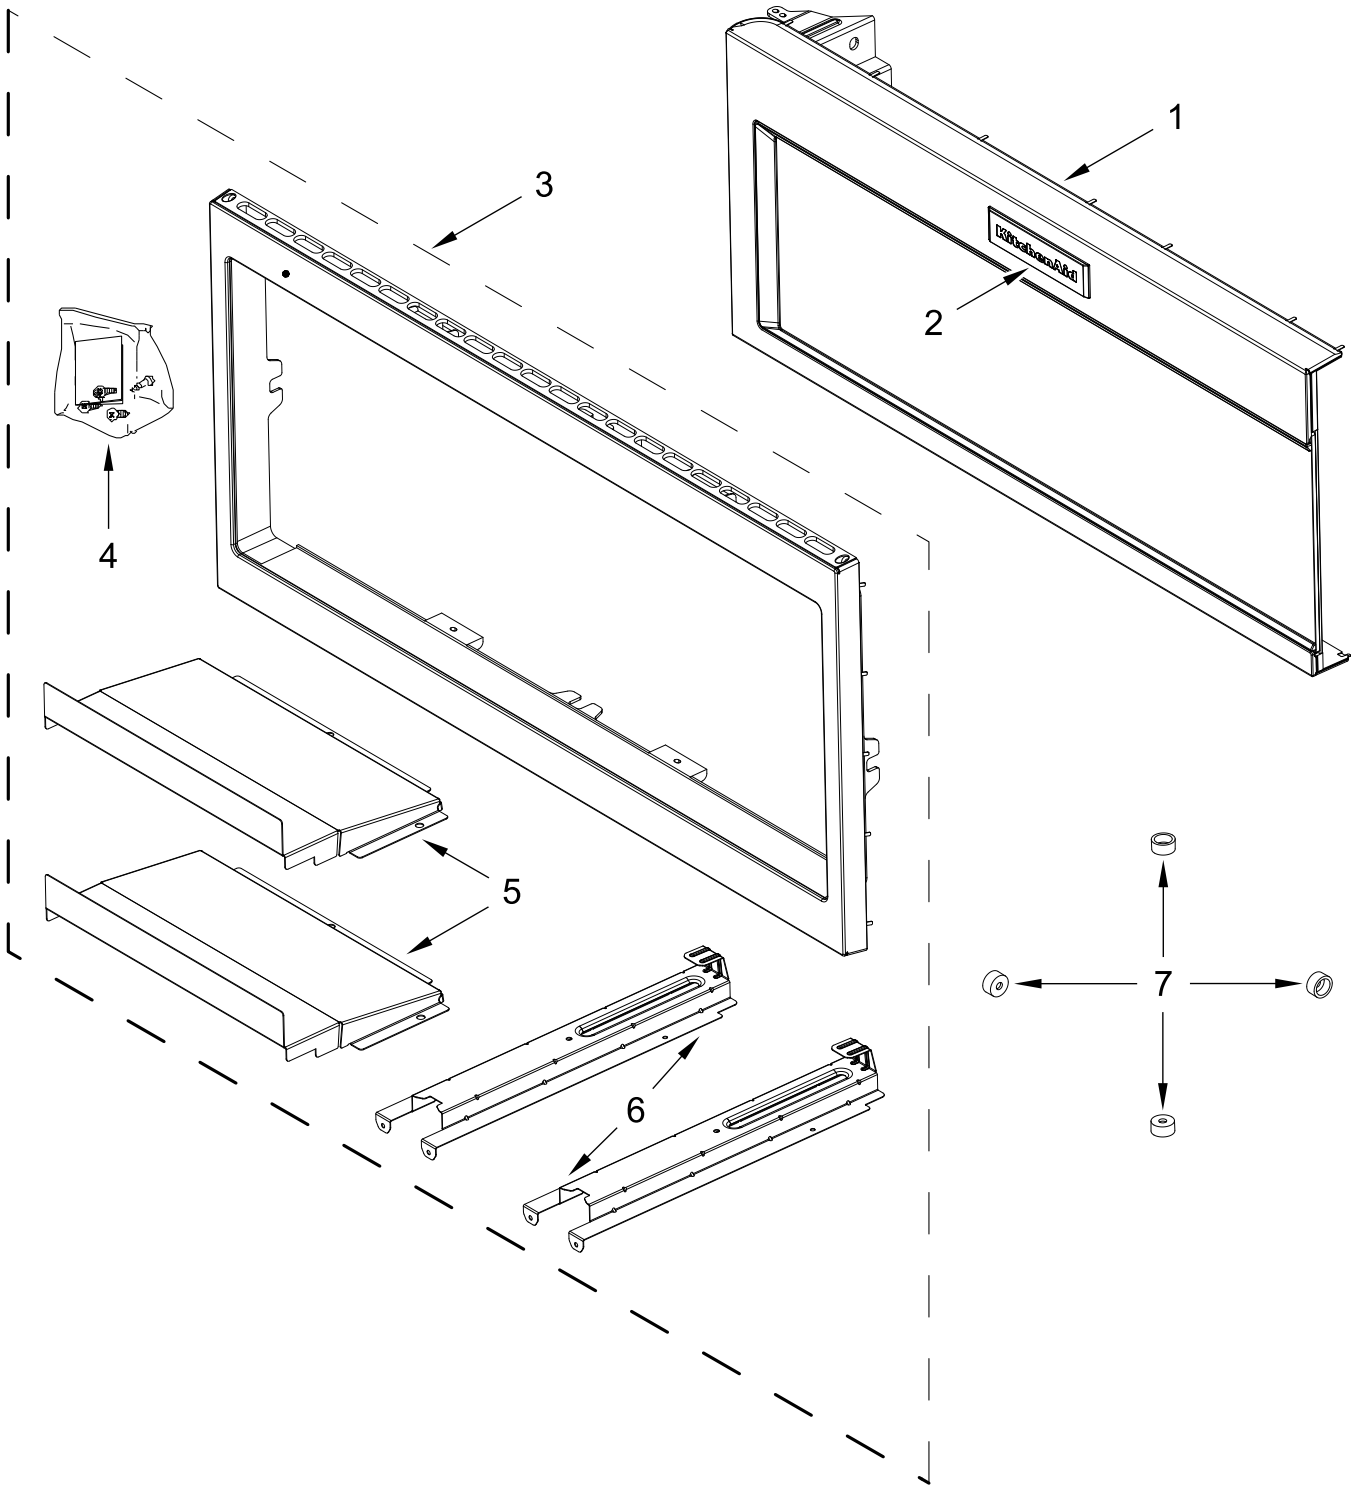

DOOR AND TRIM PARTS