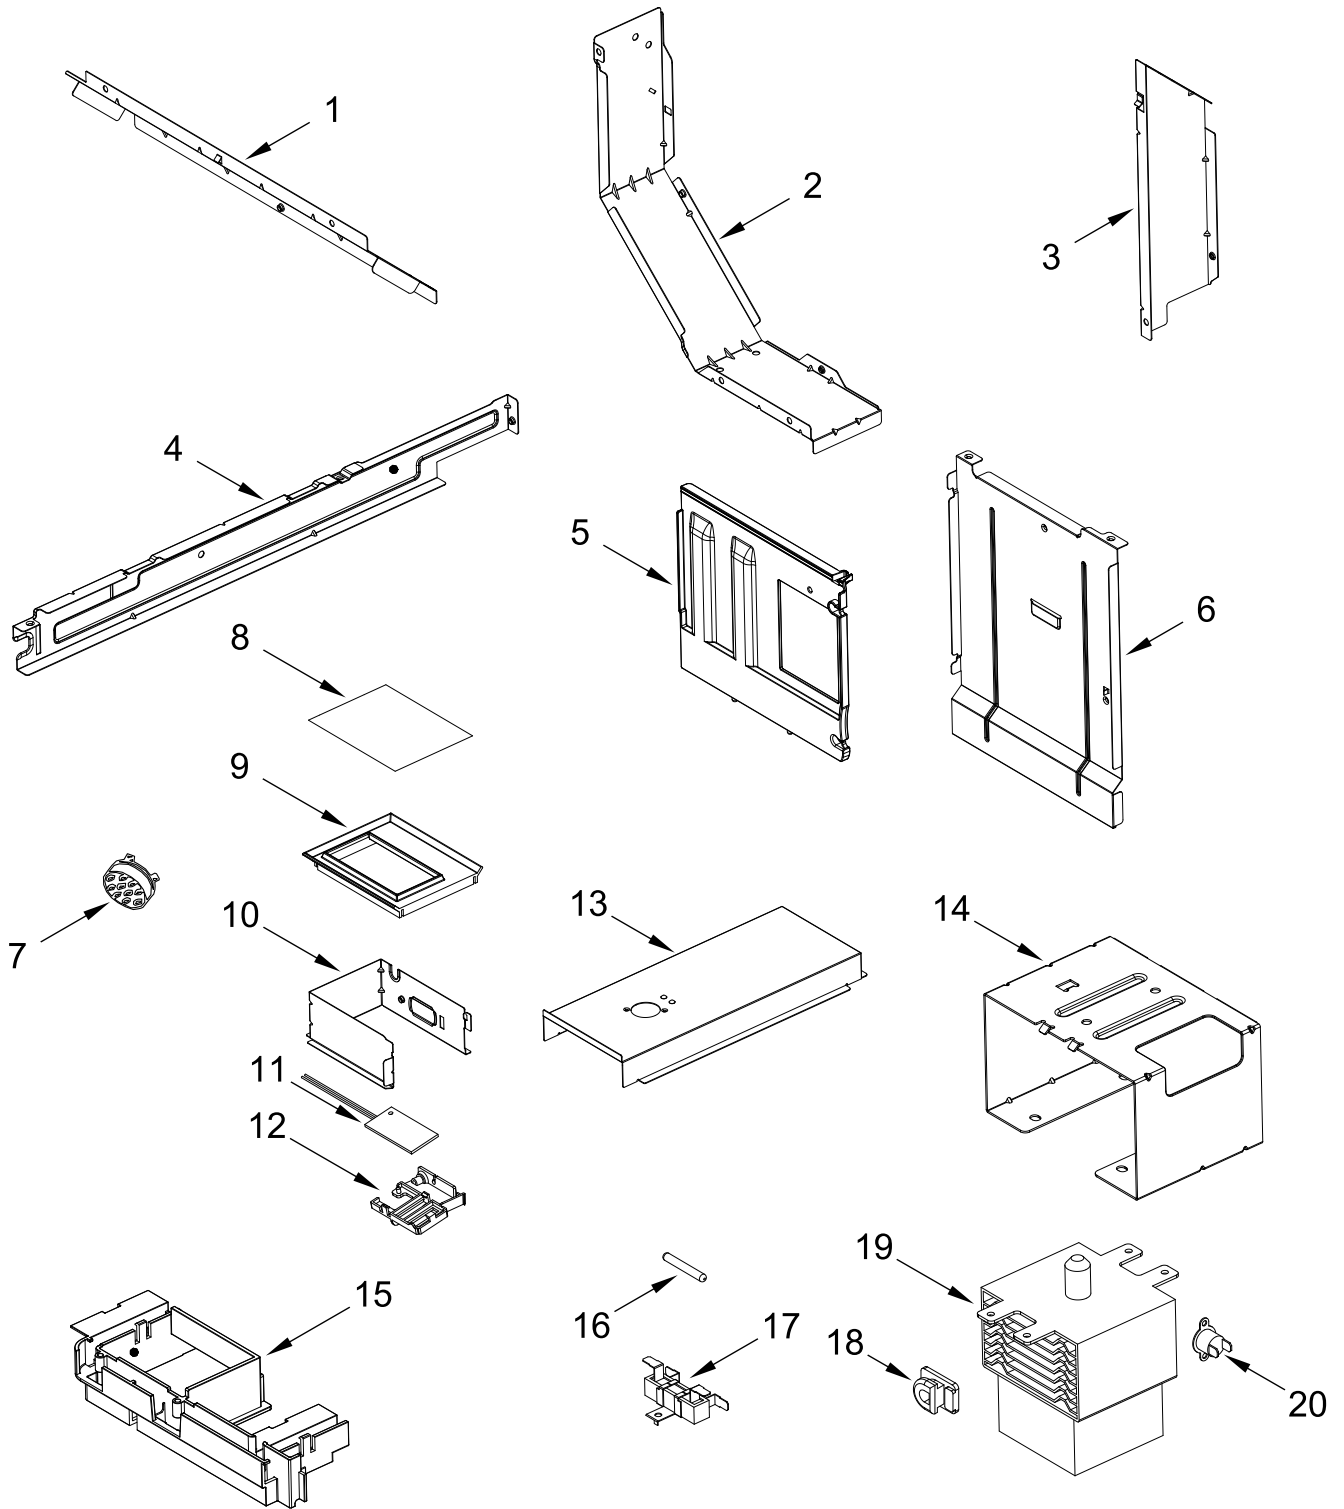

AIR FLOW PARTS

AIR FLOW PARTS

<u>Illus.</u> <u>No.</u>	<u>Part No.</u>	<u>Description</u>	<u>Illus.</u> <u>No.</u>	<u>Part No.</u>	<u>Description</u>	<u>Illus.</u> <u>No.</u>	<u>Part No.</u>	<u>Description</u>
1	W11095828	Channel, Hood Back	9	W11405836	Seal, Lighting	17	W10245194	Holder, Fuse
2	W11095827	Air Deflector, Right	10	W11086300	Housing, Cavity Lighting	18	W11126543	Seal, Rubber
3	W11412771	Deflector, Left Back	11	W11384716	Lamp, LED	19	W11334527	Magnetron
4	W11095814	Divider, Air	12	W11098921	Base, Cavity Lighting	20	W11378280	Thermostat, Magnetron
5	W11095794	Deflector, Cooling Fan	13	W11095818	Outlet, Cavity (Back)			
6	W11095804	Hood Deflector, Right	14	W11323215	Housing, Tranformer			
7	W110557536	Sensor, Humidity	15	W11099491	Holder, Wire			
8	W11186948	Foil, Lamp	16	W10138793	Fuse