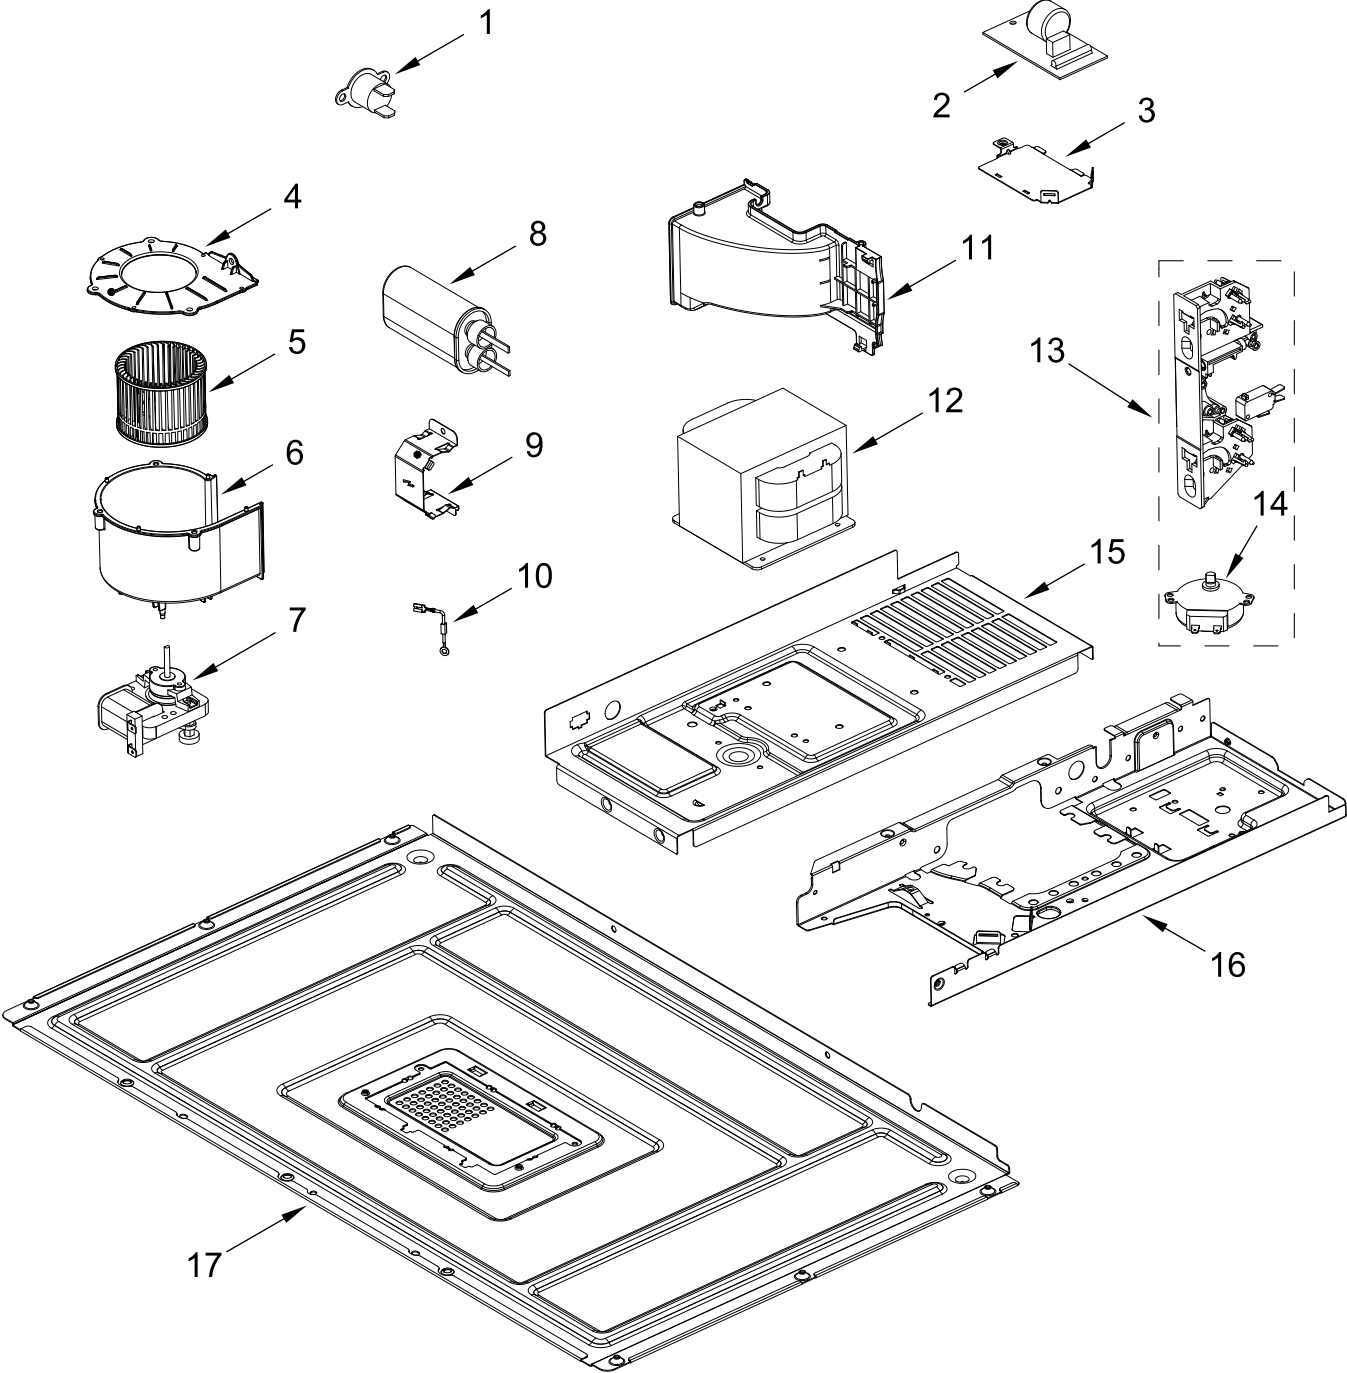

INTERIOR AND VENTILATION PARTS

INTERIOR AND VENTILATION PARTS

<u>Illus.</u> <u>No.</u>	<u>Part No.</u>	<u>Description</u>	<u>Illus.</u> <u>No.</u>	<u>Part No.</u>	<u>Description</u>	<u>Illus.</u> <u>No.</u>	<u>Part No.</u>	<u>Description</u>
1	W11378281	Thermostat, Cavity	8	W11196080	Capacitor, High Voltage	13	W11479930	Assembly, Interlock (Includes Switches)
2	W11425905	Board, Noise Filter	9	W11095808	Bracket, Capacitor	14	W11511670	Motor, Door Eject
3	W10313274	Bracket, Noise Filter	10	W10492278	Diode, High Voltage	15	W11164809	Chassis, Transformer
4	W11088345	Cover, Cooling Fan	11	W11088358	Air Guide, Magnetron	16	W11440761	Plate, Chassis
5	W11088354	Wheel, Cooling Fan	12	W11334531	Transformer, High Voltage	17	W11449943	Plate, Bottom
6	W11088352	Housing, Cooling Fan						
7	W11490447	Motor, Cooling Fan