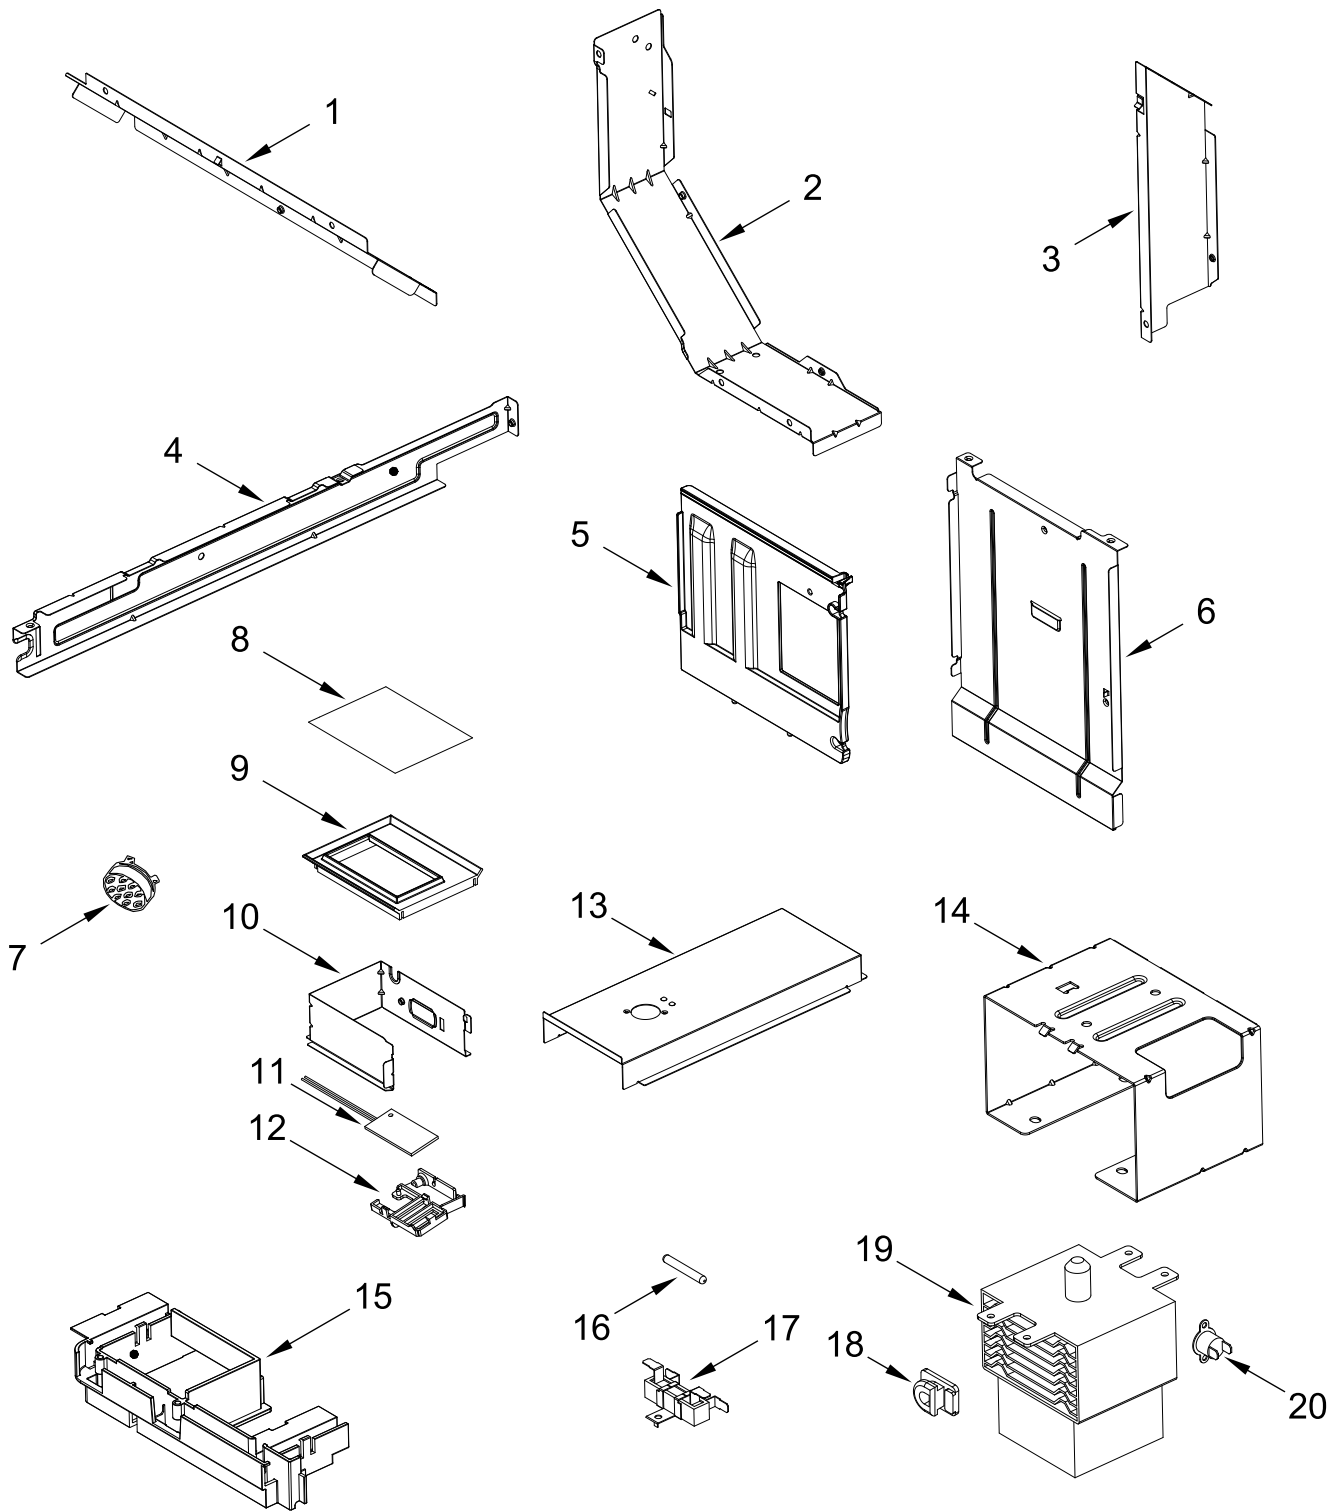

AIR FLOW PARTS

AIR FLOW PARTS

<u>Illus.</u> <u>No.</u>	<u>Part No.</u>	<u>Description</u>	<u>Illus.</u> <u>No.</u>	<u>Part No.</u>	<u>Description</u>	<u>Illus.</u> <u>No.</u>	<u>Part No.</u>	<u>Description</u>
1	W11095828	Channel, Hood Back	9	W11405836	Seal, Lighting	17	W10245194	Holder, Fuse
2	W11095827	Air Deflector, Right	10	W11086300	Housing, Cavity Lighting	18	W11126543	Seal, Rubber
3	W11412771	Deflector, Left Back	11	W11384716	Lamp, LED	19	W11334527	Magnetron
4	W11095814	Divider, Air	12	W11098921	Base, Cavity Lighting	20	W11378280	Thermostat, Magnetron
5	W11095794	Deflector, Cooling Fan	13	W11095818	Outlet, Cavity (Back)			
6	W11095804	Hood Deflector, Right	14	W11323215	Housing, Tranformer			
7	W110557536	Sensor, Humidity	15	W11099491	Holder, Wire			
8	W11186948	Foil, Lamp	16	W10138793	Fuse