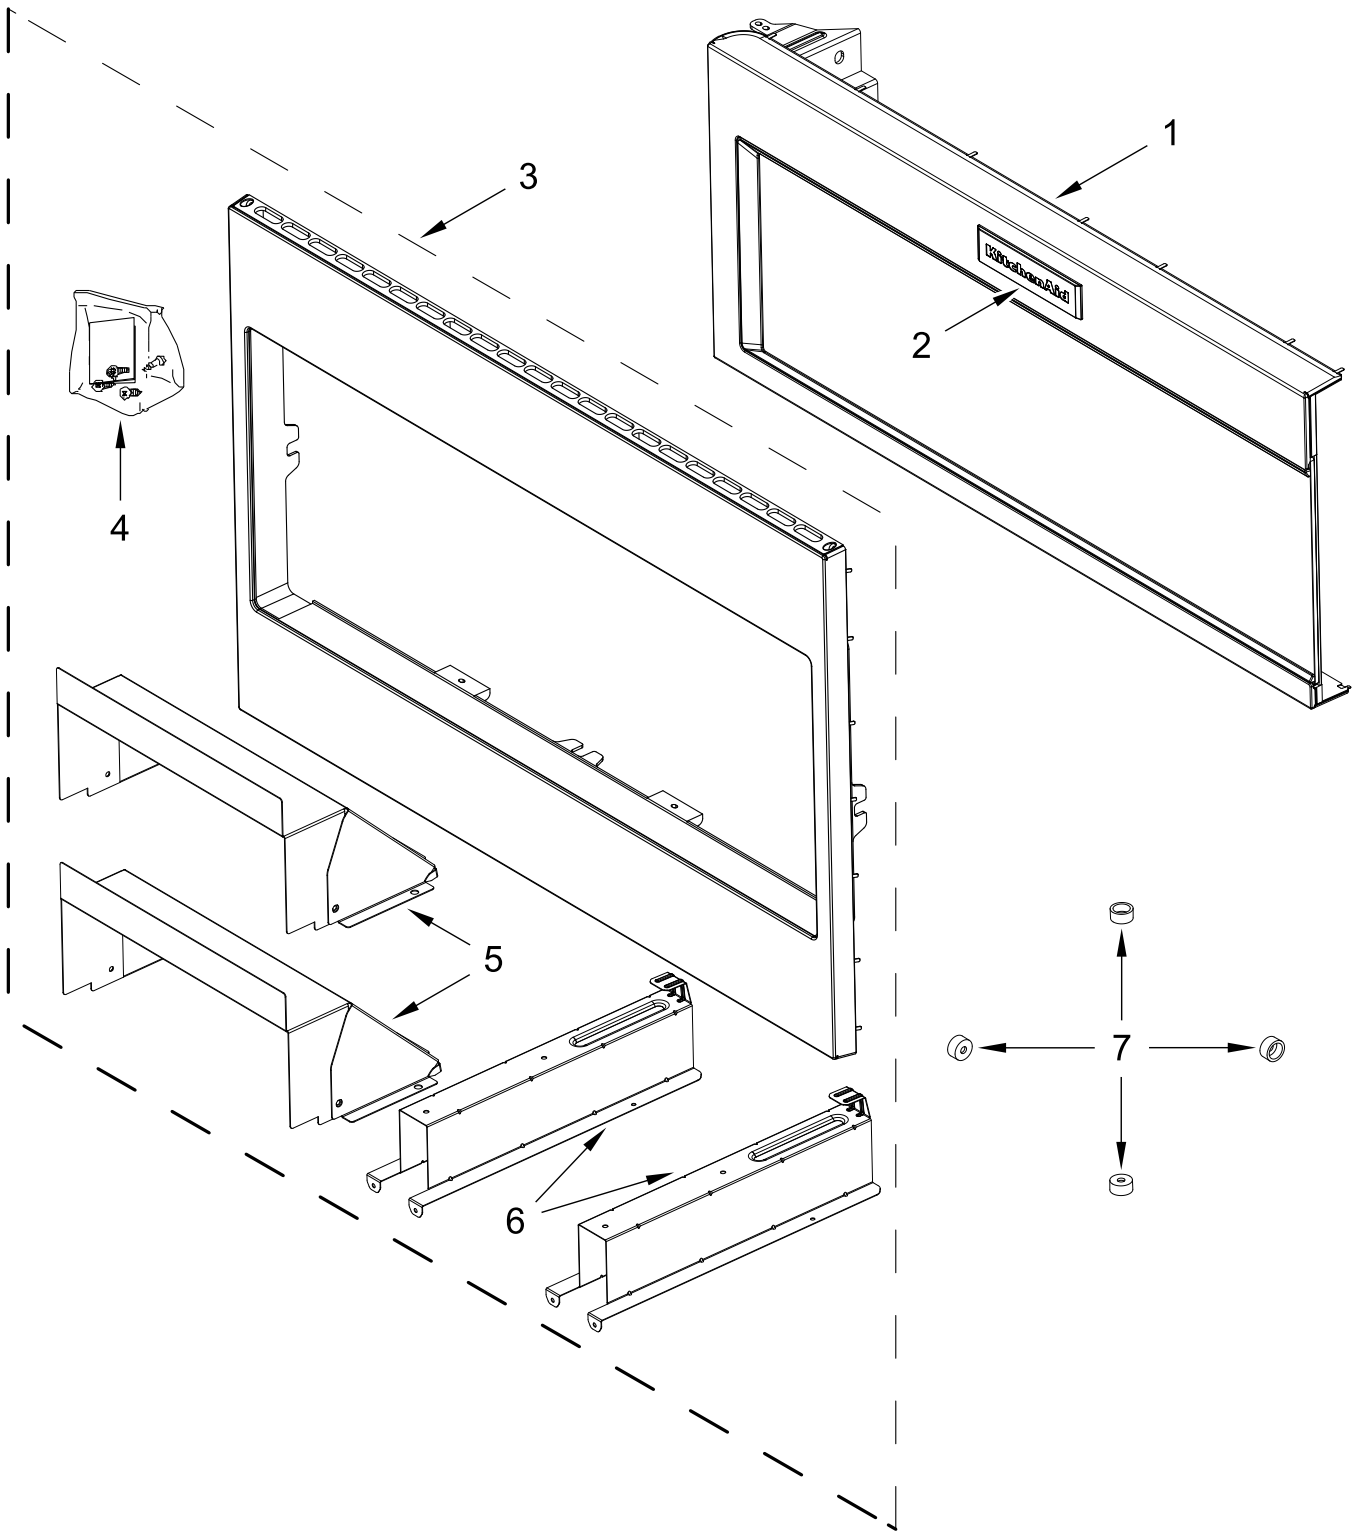

DOOR AND TRIM PARTS