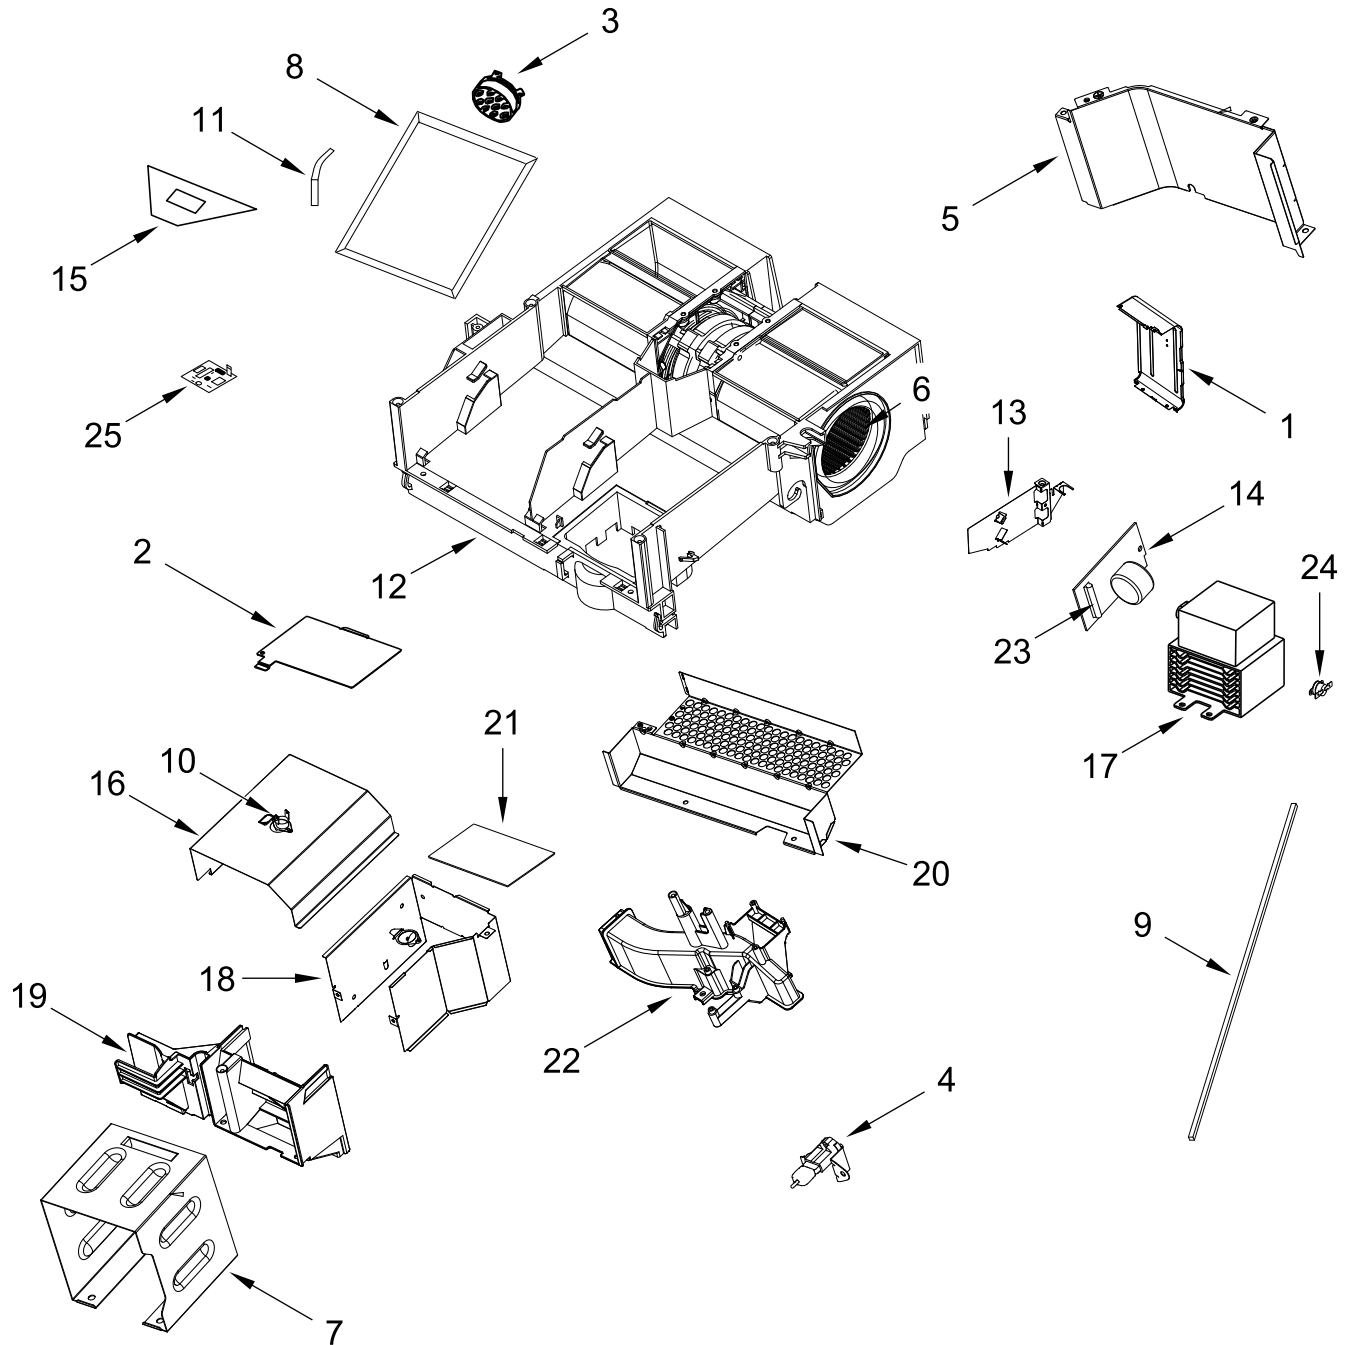

AIR FLOW PARTS

AIR FLOW PARTS

<u>Illus. No.</u>	<u>Part No.</u>	<u>Description</u>	<u>Illus. No.</u>	<u>Part No.</u>	<u>Description</u>	<u>Illus. No.</u>	<u>Part No.</u>	<u>Description</u>
1	W11300398	Deflector, Air	14	W10572027	Board, Filter	22	W10758887	Assembly, Airguide Grille
2	8206382	Cover, Lamp	15	W10810142	Socket, Motor Wire	23	W10138793	Fuse
3	W10557536	Sensor, Humidity	16	W10533112	Outlet, Cavity (Back)	24	W10591803	Thermostat, Magnetron
4	W11409090	Lamp, Halogen	17	W10754517	Magnetron	25	W10565479	Board, Door Control
5	W10533487	Plate, Air Guide	18	W10533113	Duct, Cavity (Rear)			
6	W11409088	Motor, Fan	19	W10892384	Duct, Cavity (Front)			
7	W10712444	Housing, Damper			(For White Model)			
8	8206230	Filter, Charcoal		W10892383	Duct, Cavity (Front)			
9	W10571180	Seal, Foam			(For Stainless Model)			
10	W10654514	Thermostat, Cavity	20	W10715053	Shield, Finger			
11	W10557537	Sensor, Convection	21	W10531724	Glass, Lamp			
12	W10632409	Baseplate, Air Guide						
13	W11293488	Cover, Right Duct