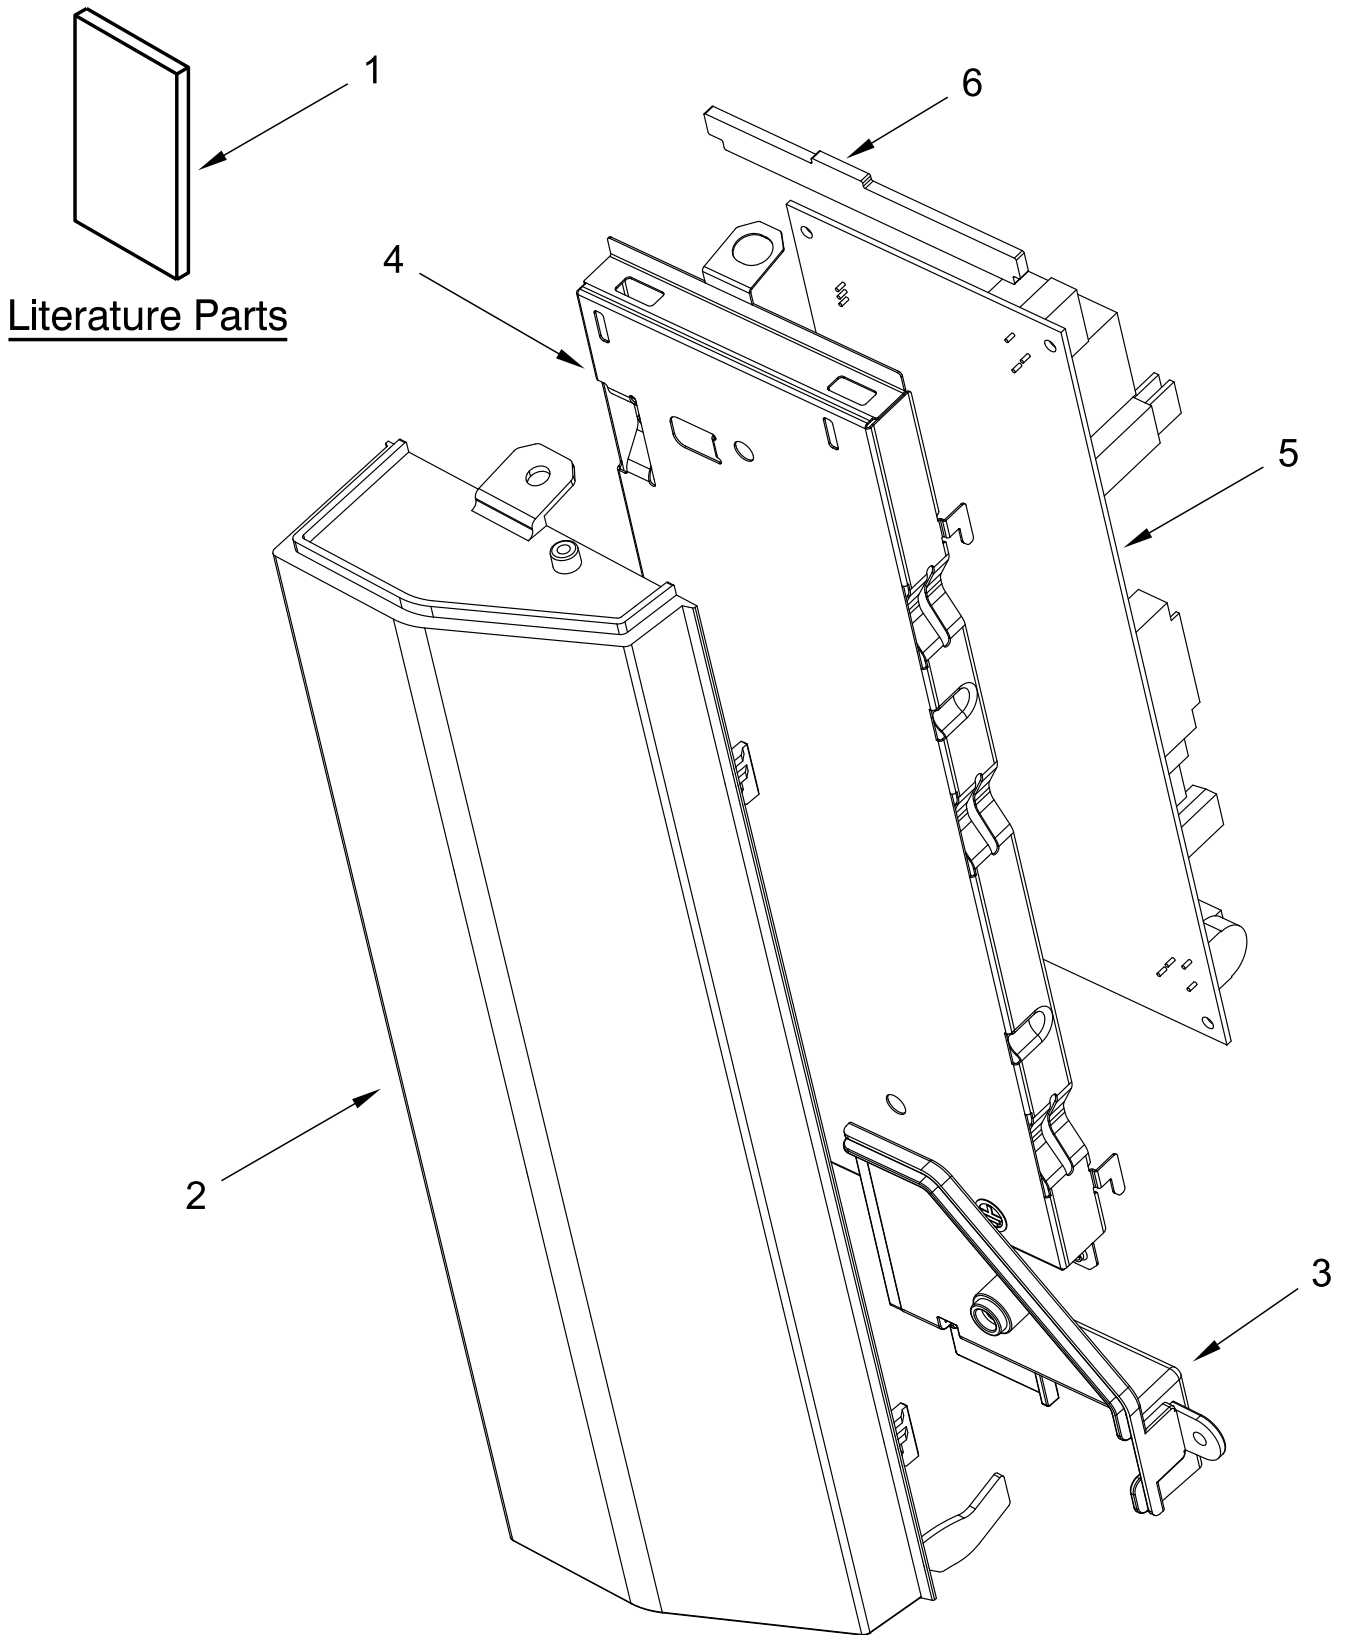

KitchenAid®

MICROWAVE

MODELS:

KMHC319LWH00 (White)

KMHC319LSS00 (Stainless)

CONTROL PANEL PARTS

CONTROL PANEL PARTS

<u>Illus. No.</u>	<u>Part No.</u>	<u>Description</u>	<u>Illus. No.</u>	<u>Part No.</u>	<u>Description</u>	<u>Illus. No.</u>	<u>Part No.</u>	<u>Description</u>
1		Literature Parts	2		Cover, Control	5	W11627690	PCBA, Appliance Control Unit
	W11496338	Installation Instructions		W10571112	White			
	W11603629	Use and Care Guide		W10478239	Black	6	W10540721	Seal, Control
	W11603635	Quick Reference Guide	3	W10533504	Duct, Cooling Front			
	W11603648	Tech Sheet	4	W10540727	Background, Control			

DOOR PARTS

DOOR PARTS

<u>Illus. No.</u>	<u>Part No.</u>	<u>Description</u>	<u>Illus. No.</u>	<u>Part No.</u>	<u>Description</u>	<u>Illus. No.</u>	<u>Part No.</u>	<u>Description</u>
1		Door, Complete	10		Bracket, Outer Door	17		Assembly, Outer Door
	W11643114	White		W10734944	White		W10688547	White
	W11643108	Stainless		W10734943	Black		W10688550	Stainless
2	W11582284	PCBA, User Interface	11	W10891969	Body, Door (With Glass)	18	W11602974	Glass, Door
3	W10770970	Holder, UI				19	W10770972	Holder, Door Cable
4	W10540298	Plate, UI Insulation	12	W10740455	Hooks, Door	20	W11320318	Cable, Door User Interface
5	W10617743	Cover, UI	13	W10542546	Cover, Screw			
6	W10476546	Bracket, Door	14		Frame, Back Decorating	21	W10754513	Nameplate
7	W10604264	Assembly, Handle		W10570992	White	22	W10770971	Bracket, Door Cable
8	W10540736	Cushion, Handle		W10476550	Black	23	W10478647	Plate, Steam Protection
9		Cover, Screw	15	W10643448	Stopper, Door	24	W10509362	Cable, Touch Sensor
	W10571119	White	16	W10897612	Frame, Inner			
	W10478657	Black						