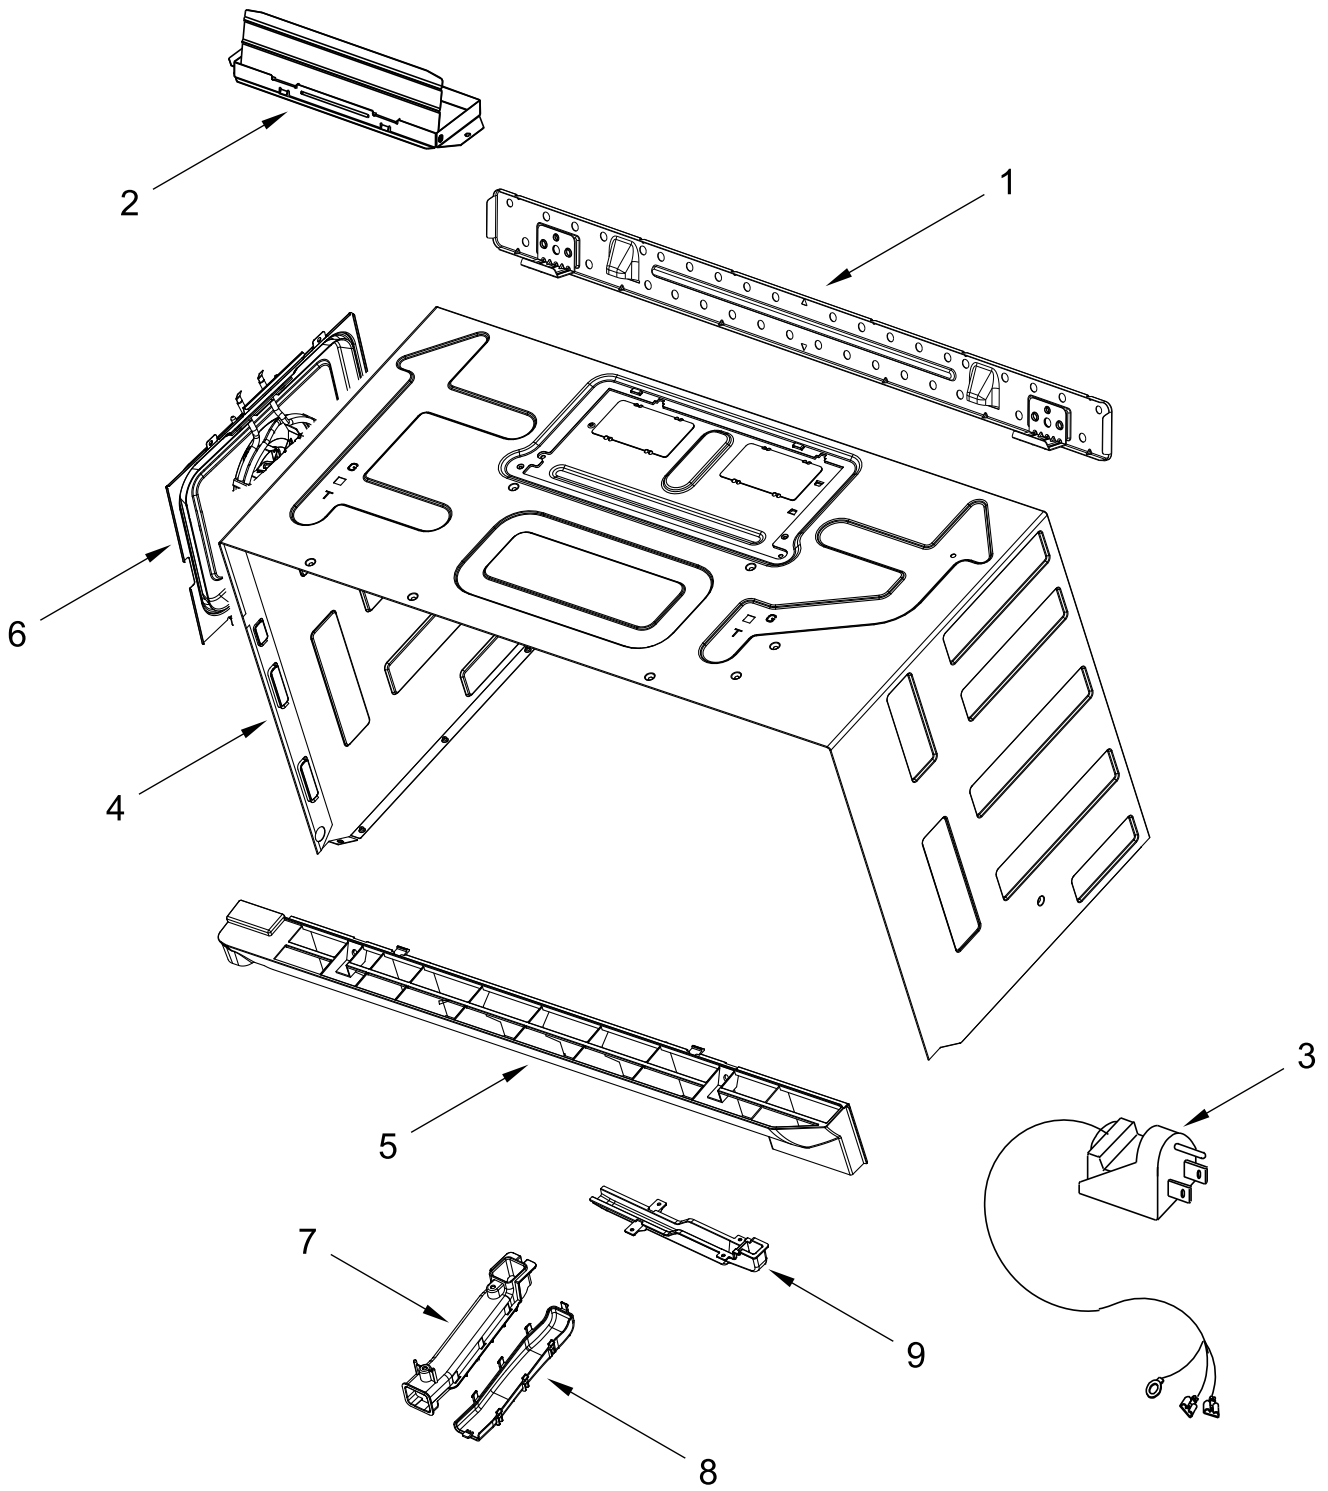

TURNTABLE PARTS

<u>Illus.</u> <u>No.</u>	<u>Part No.</u>	<u>Description</u>	<u>Illus.</u> <u>No.</u>	<u>Part No.</u>	<u>Description</u>	<u>Illus.</u> <u>No.</u>	<u>Part No.</u>	<u>Description</u>
1	W11361167	Cover, Waveguide	7	W10466420	Motor, Turntable	13	8184837	Element, Grill Halogen
2	W10740485	Hook, Microwave (Left Front And Right Front)	8	W10637931	Rack, Microwave	14	W10510203	Heater, Quartz Grill
			9	8184109	Seal, Waterproof	15	W11613390	Basket, Air Fry
3	W10857799	Steamer	10	W10440082	Rack, Convection			
4	W11358813	Turntable	11	W10568148	Seal, Turntable Block			
5	W10679313	Ring, Turntable	12	W10573936	Hook, Microwave (Left Rear & Right Rear)			
6	W10337248	Driver, Turntable						

CABINET AND INSTALLATION PARTS