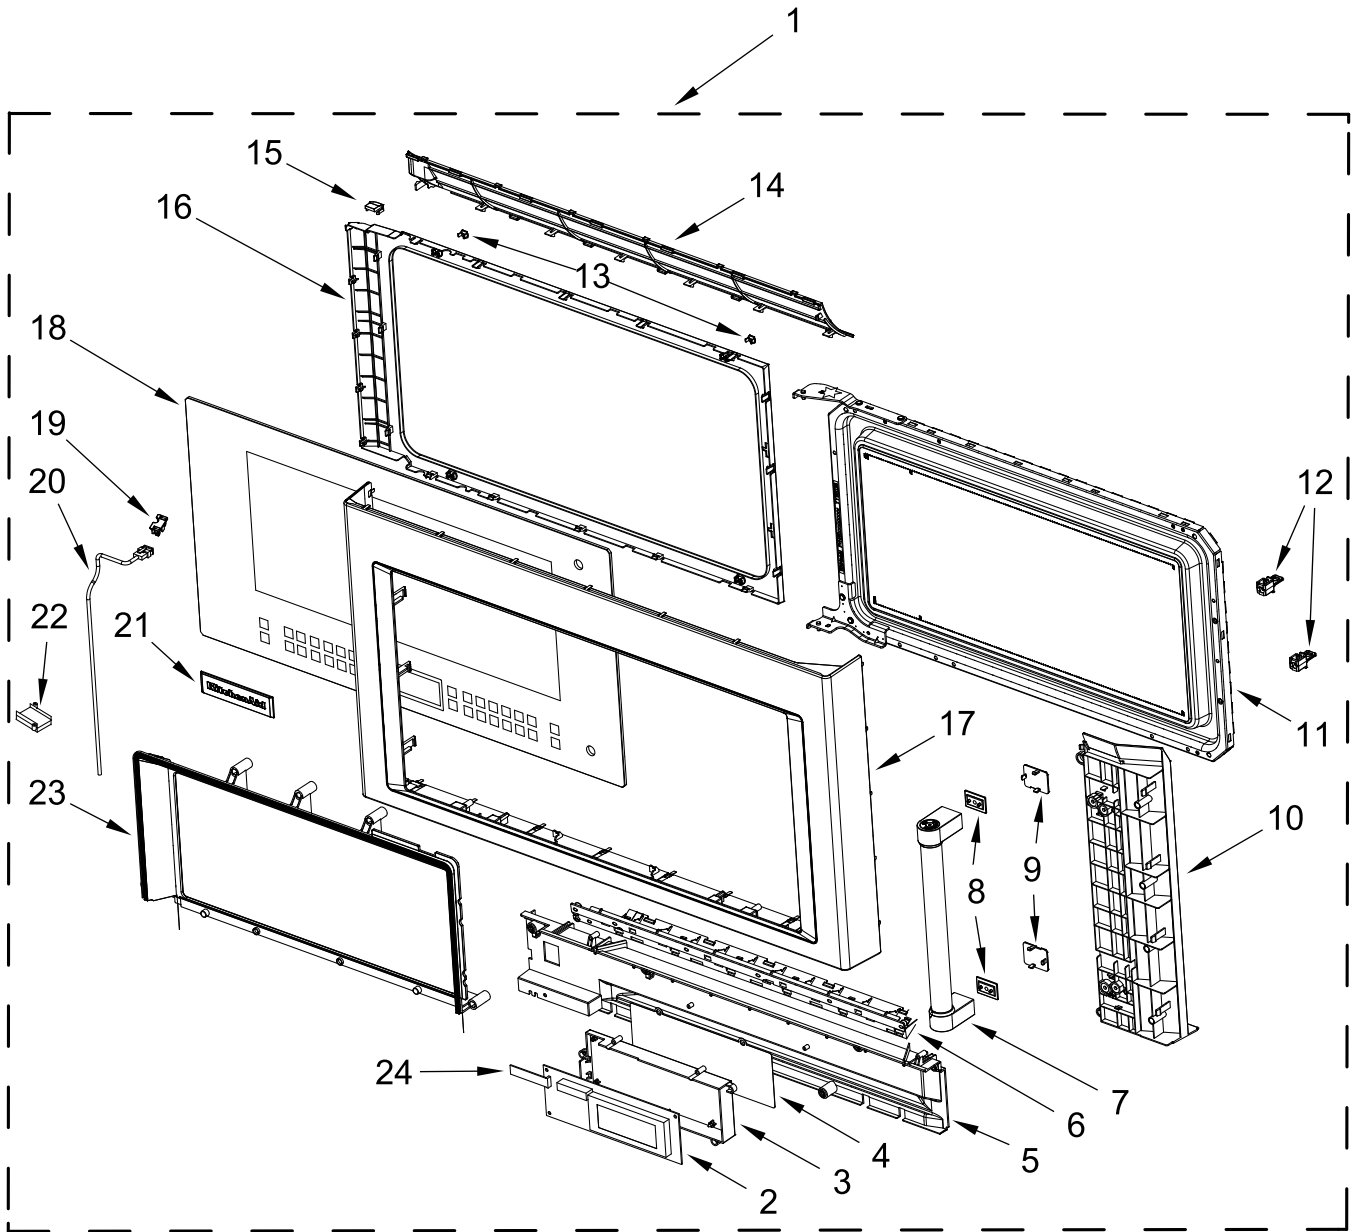

KitchenAid®

MICROWAVE

MODELS:

KMHC319LWH00 (White)

KMHC319LSS00 (Stainless)

CONTROL PANEL PARTS

CONTROL PANEL PARTS

<u>Illus. No.</u>	<u>Part No.</u>	<u>Description</u>	<u>Illus. No.</u>	<u>Part No.</u>	<u>Description</u>	<u>Illus. No.</u>	<u>Part No.</u>	<u>Description</u>
1		Literature Parts	2		Cover, Control	5	W11627690	PCBA, Appliance Control Unit
	W11496338	Installation Instructions		W10571112	White			
	W11603629	Use and Care Guide		W10478239	Black	6	W10540721	Seal, Control
	W11603635	Quick Reference Guide	3	W10533504	Duct, Cooling Front			
	W11603648	Tech Sheet	4	W10540727	Background, Control			

DOOR PARTS

DOOR PARTS

<u>Illus. No.</u>	<u>Part No.</u>	<u>Description</u>	<u>Illus. No.</u>	<u>Part No.</u>	<u>Description</u>	<u>Illus. No.</u>	<u>Part No.</u>	<u>Description</u>
1		Door, Complete	10		Bracket, Outer Door	17		Assembly, Outer Door
	W11643114	White		W10734944	White		W10688547	White
	W11643108	Stainless		W10734943	Black		W10688550	Stainless
2	W11582284	PCBA, User Interface	11	W10891969	Body, Door (With Glass)	18	W11602974	Glass, Door
3	W10770970	Holder, UI				19	W10770972	Holder, Door Cable
4	W10540298	Plate, UI Insulation	12	W10740455	Hooks, Door	20	W11320318	Cable, Door User Interface
5	W10617743	Cover, UI	13	W10542546	Cover, Screw			
6	W10476546	Bracket, Door	14		Frame, Back Decorating	21	W10754513	Nameplate
7	W10604264	Assembly, Handle		W10570992	White	22	W10770971	Bracket, Door Cable
8	W10540736	Cushion, Handle		W10476550	Black	23	W10478647	Plate, Steam Protection
9		Cover, Screw	15	W10643448	Stopper, Door	24	W10509362	Cable, Touch Sensor
	W10571119	White	16	W10897612	Frame, Inner			
	W10478657	Black						