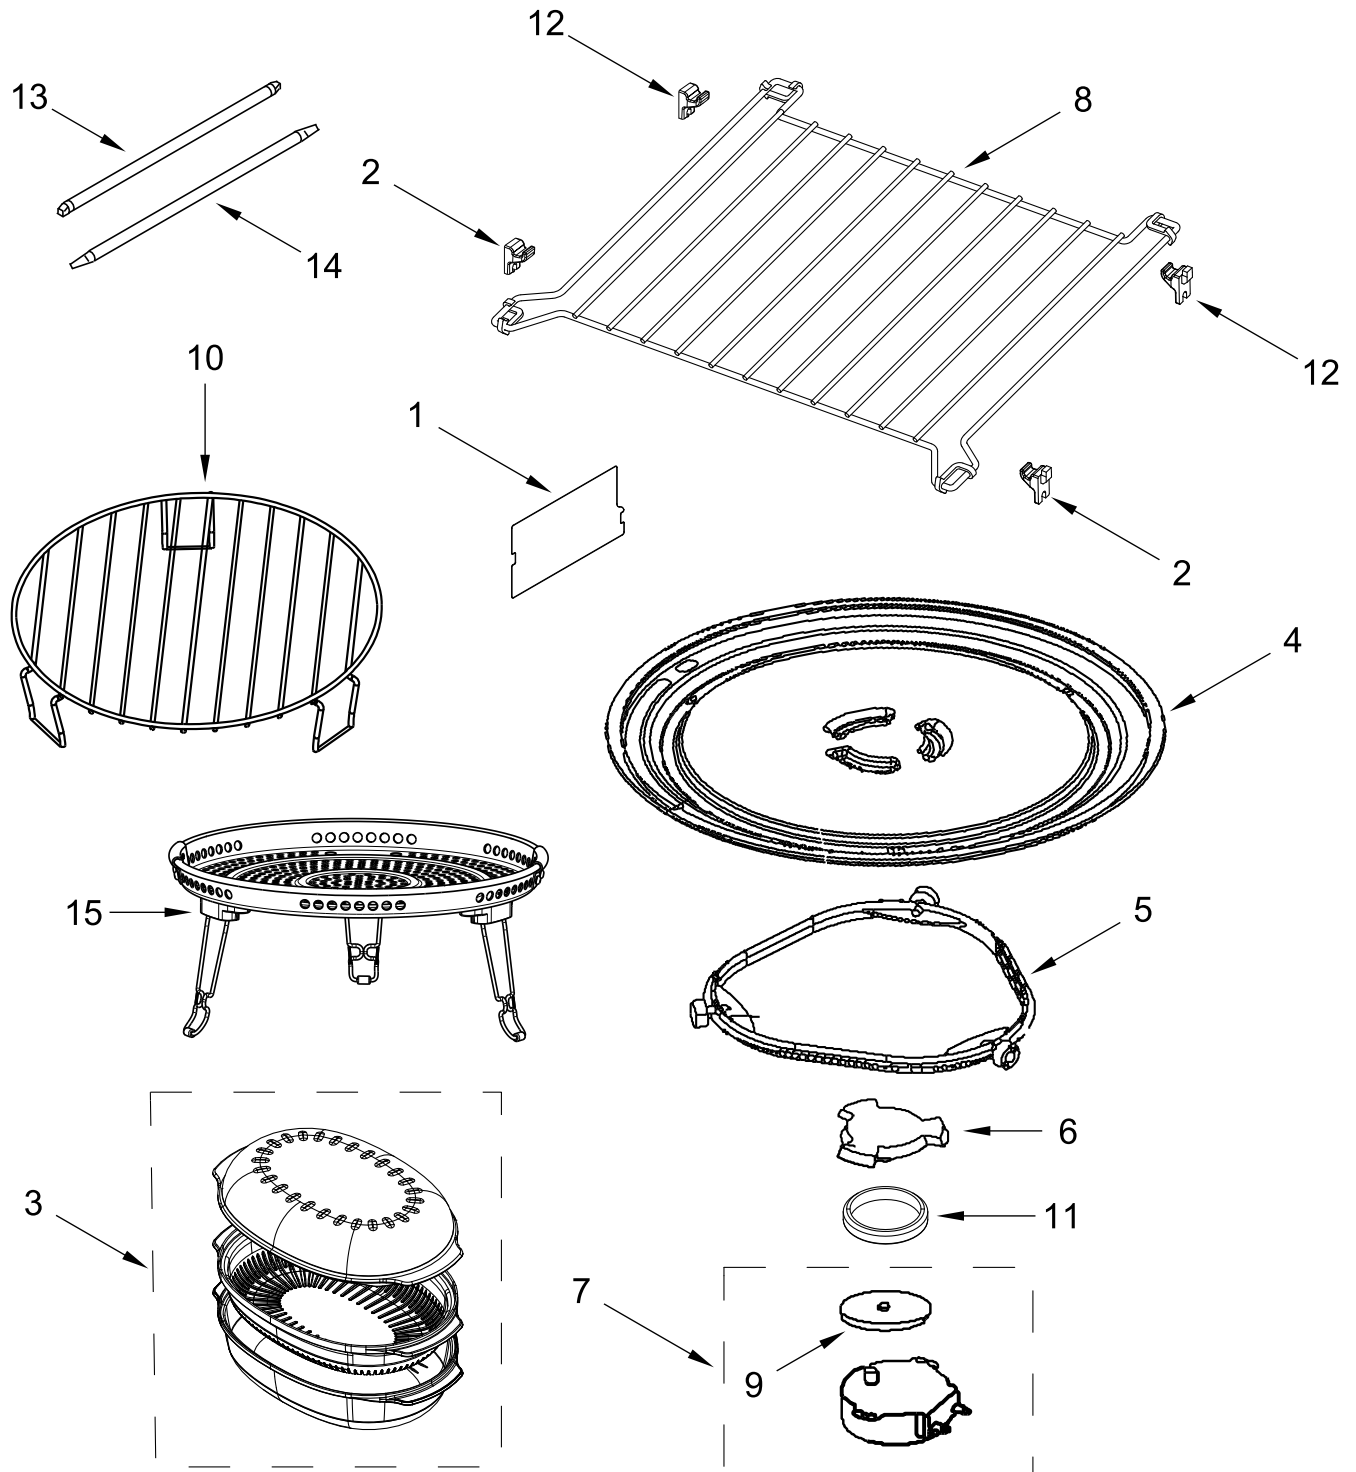

TURNTABLE PARTS

TURNTABLE PARTS

<u>Illus.</u> <u>No.</u>	<u>Part No.</u>	<u>Description</u>	<u>Illus.</u> <u>No.</u>	<u>Part No.</u>	<u>Description</u>	<u>Illus.</u> <u>No.</u>	<u>Part No.</u>	<u>Description</u>
1	W11361167	Cover, Waveguide	7	W10466420	Motor, Turntable	13	8184837	Element, Grill Halogen
2	W10740485	Hook, Microwave (Left Front And Right Front)	8	W10637931	Rack, Microwave	14	W10510203	Heater, Quartz Grill
			9	8184109	Seal, Waterproof	15	W11613390	Basket, Air Fry
3	W10857799	Steamer	10	W10440082	Rack, Convection			
4	W11358813	Turntable	11	W10568148	Seal, Turntable Block			
5	W10679313	Ring, Turntable	12	W10573936	Hook, Microwave (Left Rear & Right Rear)			
6	W10337248	Driver, Turntable