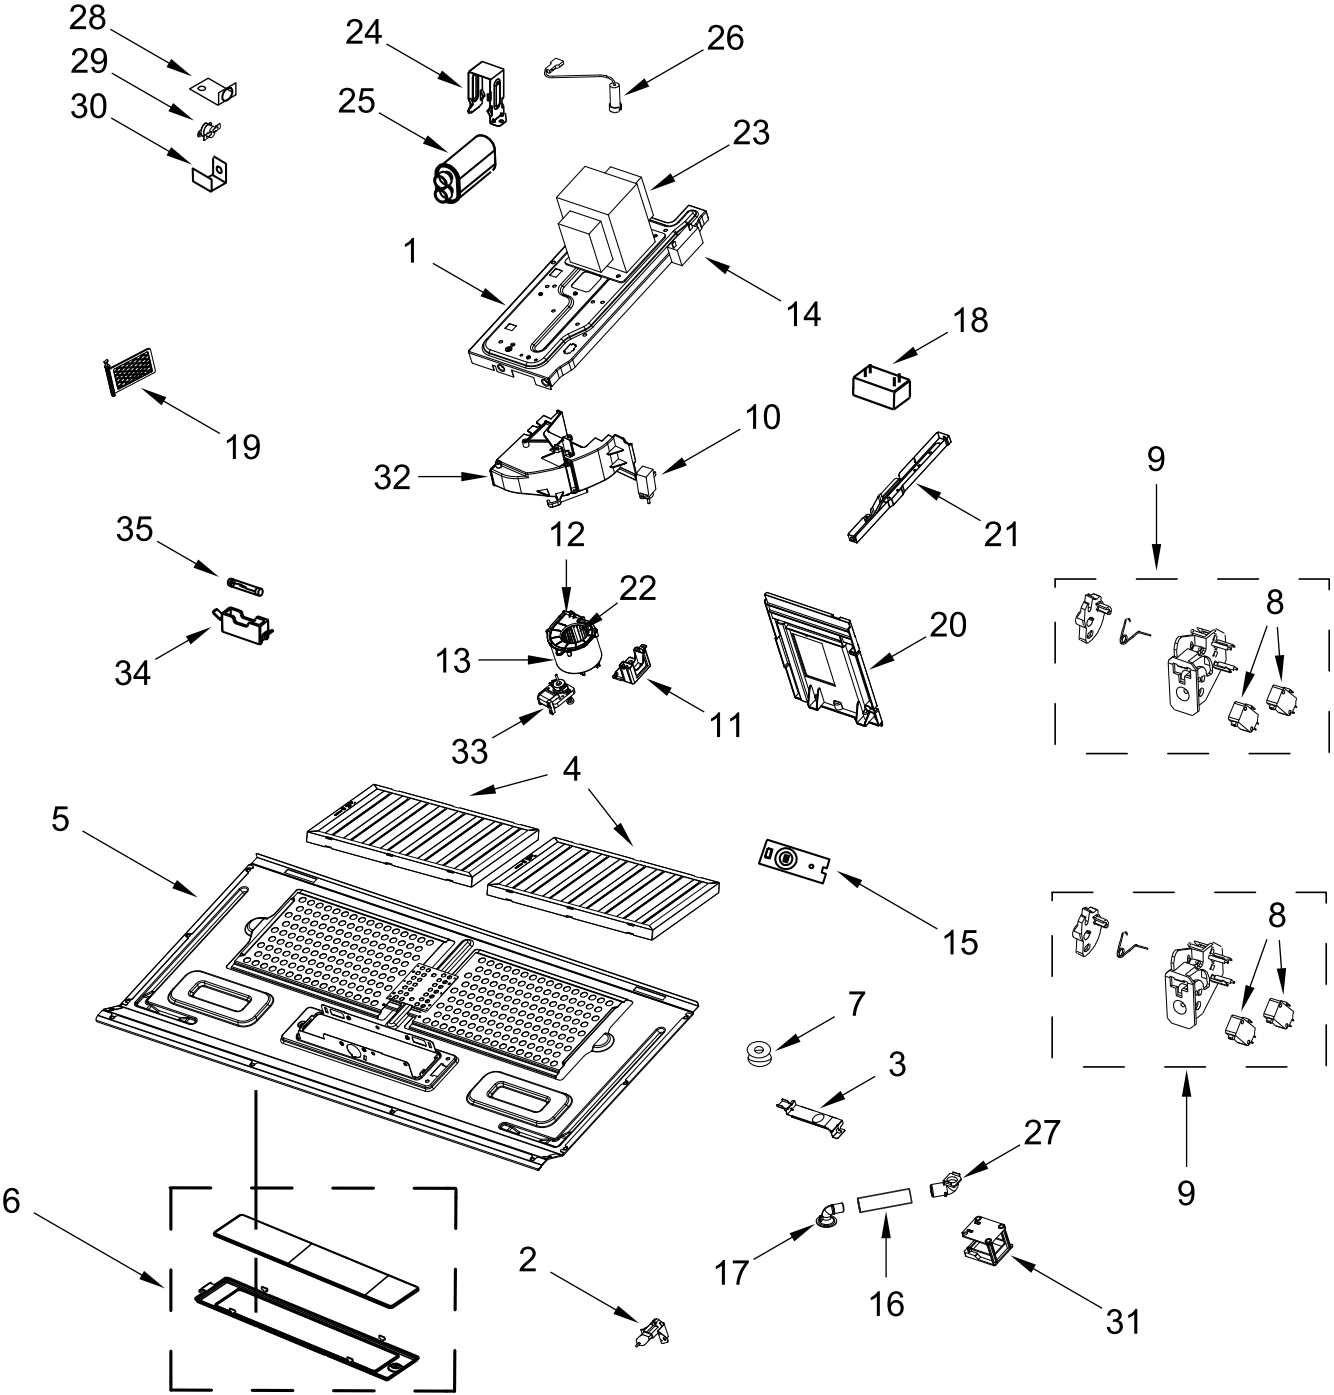

INTERIOR AND VENTILATION PARTS

INTERIOR AND VENTILATION PARTS

<u>Illus. No.</u>	<u>Part No.</u>	<u>Description</u>	<u>Illus. No.</u>	<u>Part No.</u>	<u>Description</u>	<u>Illus. No.</u>	<u>Part No.</u>	<u>Description</u>
1	W10908578	Chassis	12	W10533502	Cover, Cooling Fan	25	W10561774	Capacitor, High Voltage
2	W11409090	Lamp, Halogen	13	W10533501	Housing, Cooling Fan	26	W11222648	Diode, High Voltage
3	W10525853	Bracket, Smart Pop	14	W11405831	Capacitor, Motor	27	W10510233	Terminal, PCBA Smart Pop
4	W10535933	Filter, Grease	15	W10536989	Thermistor, PCBA	28	W10259248	Cover, Thermostat
5	W10607242	Plate, Bottom	16	W10510235	Tube, Smart Pop Sound	29	W11268275	Thermostat, Convection
6	W10240330	Assembly, Lamp Glass and Holder	17	W10510234	Terminal, Smart Pop	30	W11643070	Clip, Temp Sensor
7	W10510237	Spacer, Smart Pop	18	W11259891	Resistor, Cement	31	W11381433	PCBA, Smart Pop
8		Switches, Interlock (Not Serviced, Order Interlock Assemblies)	19	W10533486	Valve, Door	32	W10631701	Air Guide, Magnetron
9	W11187757	Assembly, Interlock (Includes Switches)	20	W10533107	Deflector, Air	33	W11169357	Motor, Cooling Fan
10	W10458325	Actuator	21	W10540718	Bracket, Cavity	34	W10245194	Holder, Fuse
11	W10533480	Holder, NTC	22	W10533503	Wheel, Cooling Fan	35	W10138793	Fuse
			23	W11249660	Transformer, High Voltage			
			24	W11643065	Bracket, Capacitor