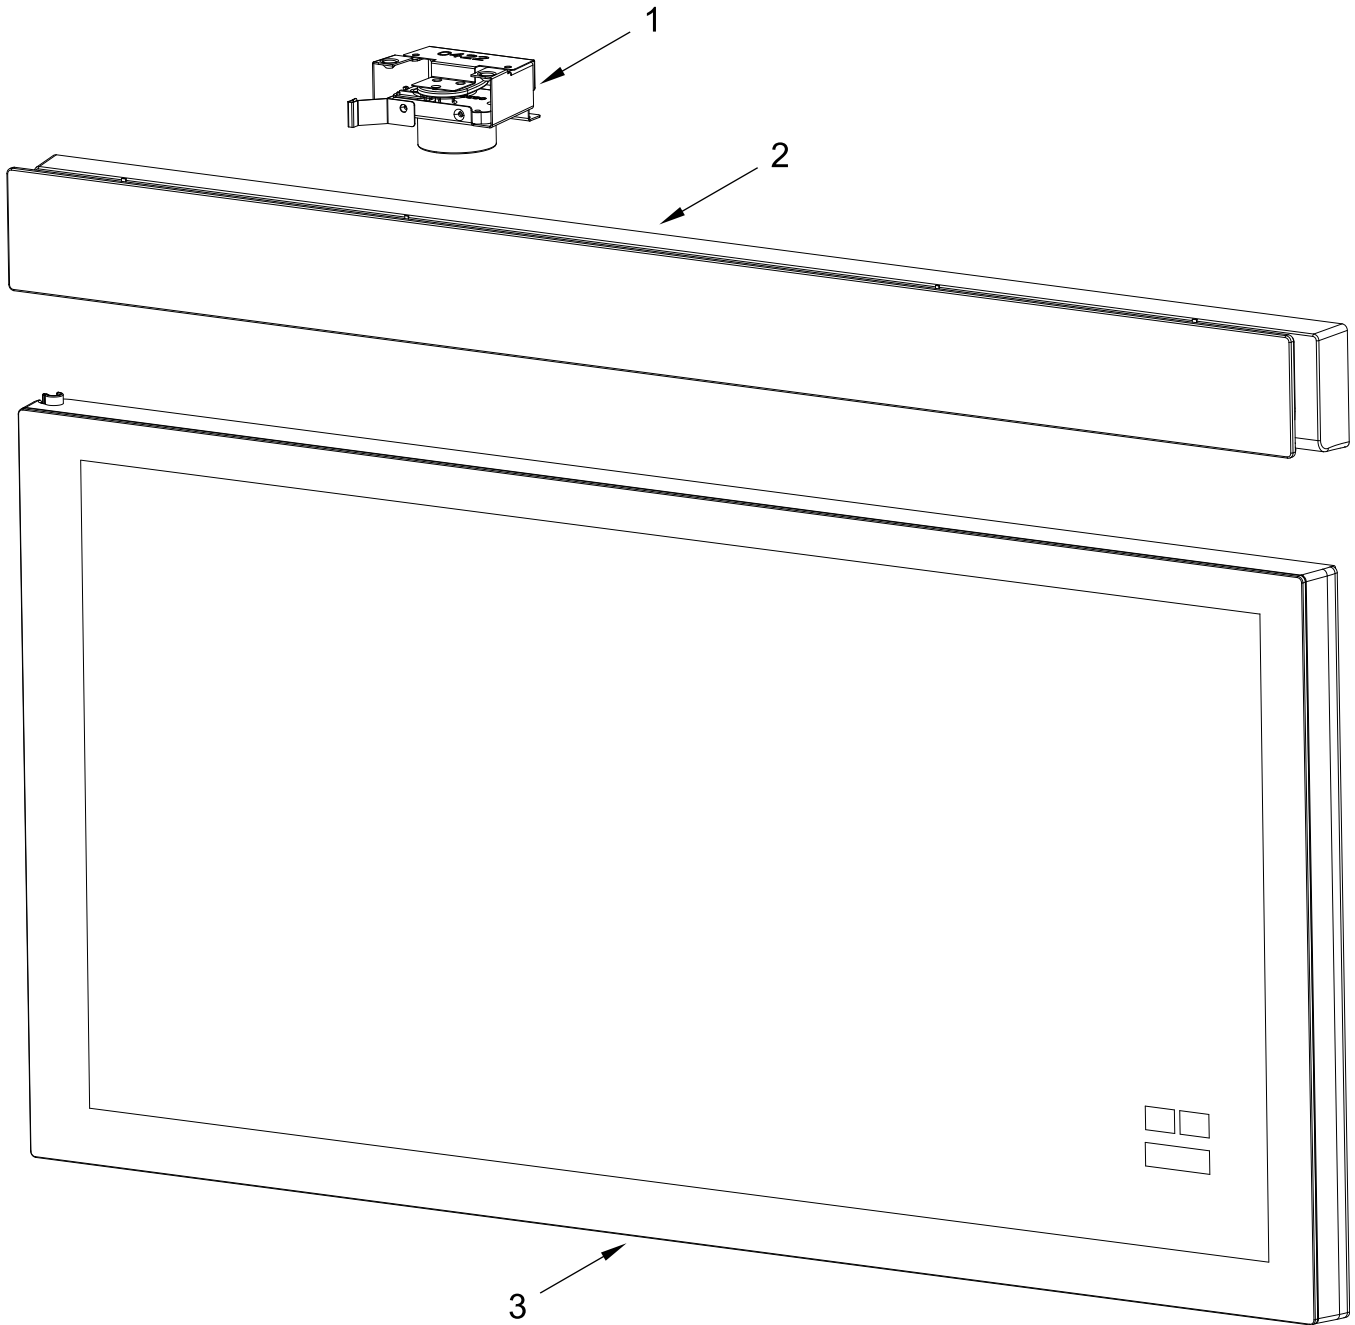

DOOR AND VENT DOOR PARTS