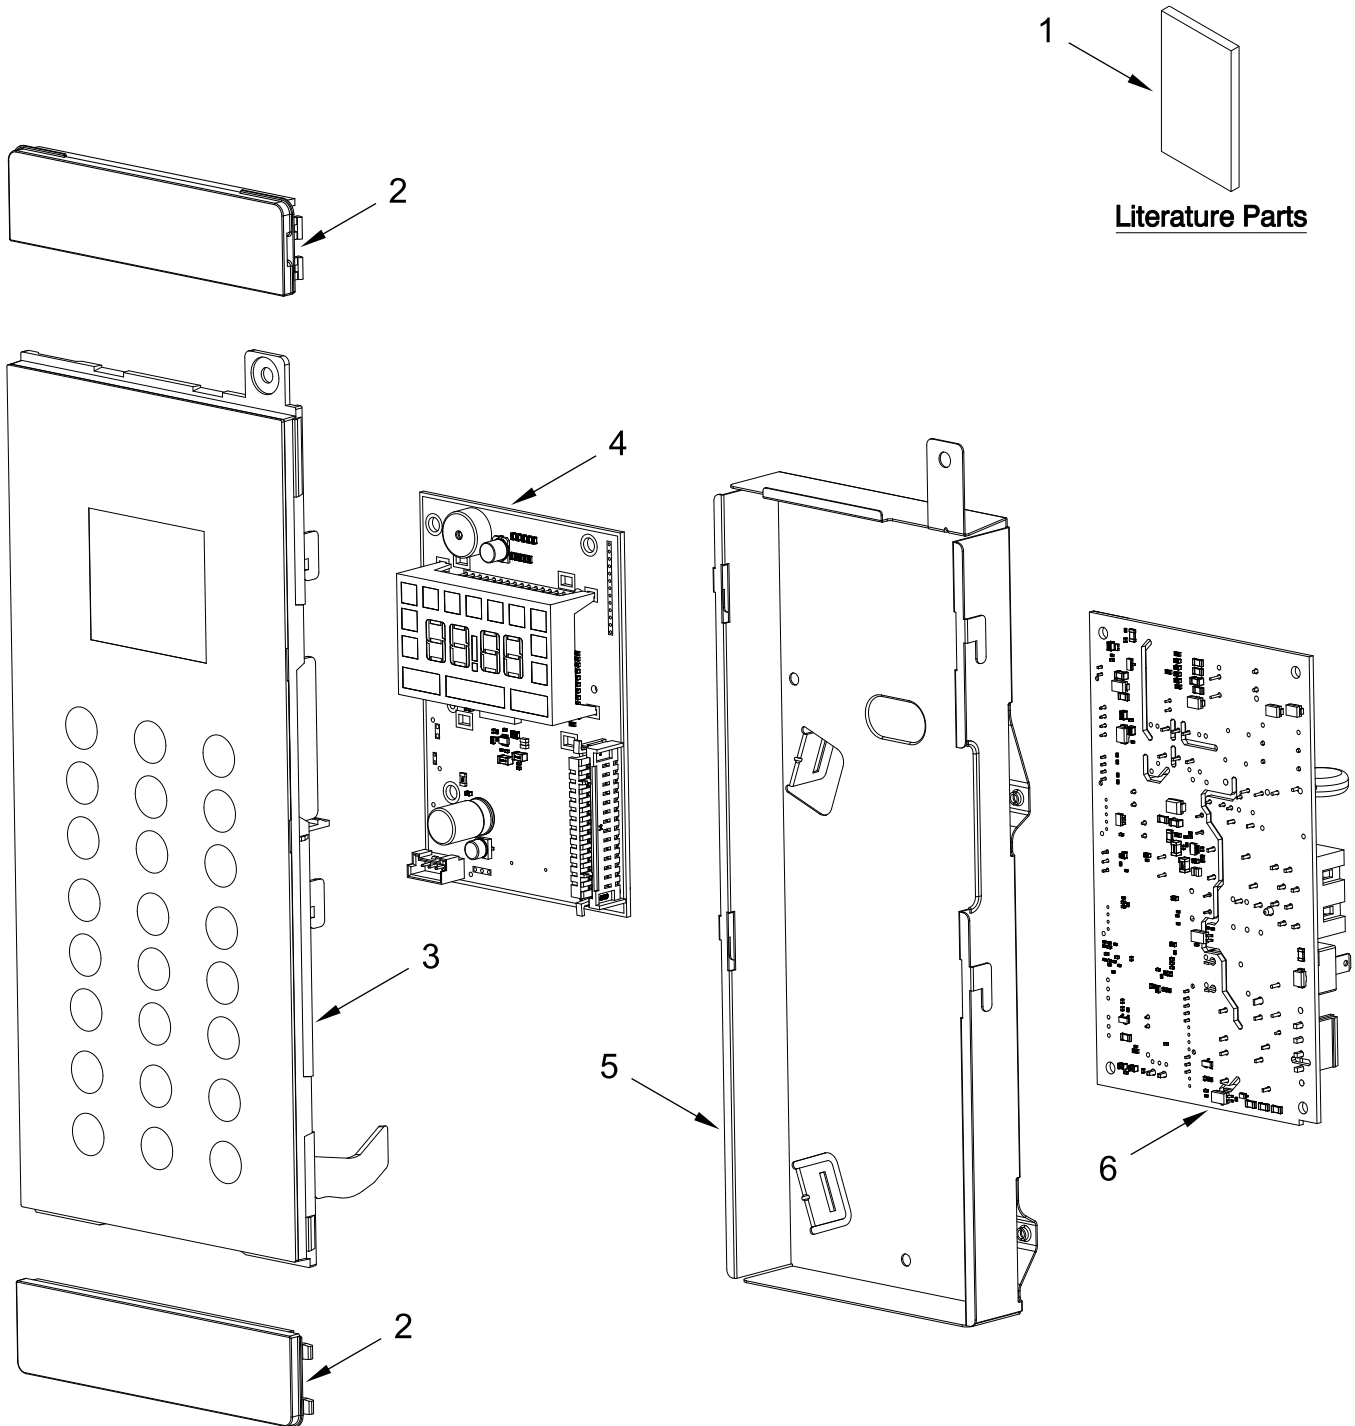

KitchenAid®

MICROWAVE

MODELS:

KMMF330PWH00 (White)

KMMF330PSS00 (Stainless)

KMMF330PBS00 (Black Stainless)

CONTROL PANEL PARTS

CONTROL PANEL PARTS

<u>Illus.</u> <u>No.</u>	<u>Part No.</u>	<u>Description</u>	<u>Illus.</u> <u>No.</u>	<u>Part No.</u>	<u>Description</u>	<u>Illus.</u> <u>No.</u>	<u>Part No.</u>	<u>Description</u>
1		Literature Parts	2	W11593035	Cover, Console	5	W11593036	Backer, Control
	W11595045	Guide, Owner's	3	W11663213	Assembly, Console	6	W11633840	PCBA, Appliance
	W11595051	Guide Quick Start	4	W11662405	PCBA, User Interface			Control Unit
	W11595054	Sheet, Tech						

DOOR AND VENT DOOR PARTS

DOOR AND VENT DOOR PARTS

<u>Illus.</u> <u>No.</u>	<u>Part No.</u>	<u>Description</u>	<u>Illus.</u> <u>No.</u>	<u>Part No.</u>	<u>Description</u>
1	W11586596	Assembly, Vent Motor	3		Door, Complete
2		Door, Venting		W11593573	White
	W11662376	White		W11619075	Stainless
	W11662355	Stainless		W11593572	Black Stainless
	W11662353	Black Stainless			