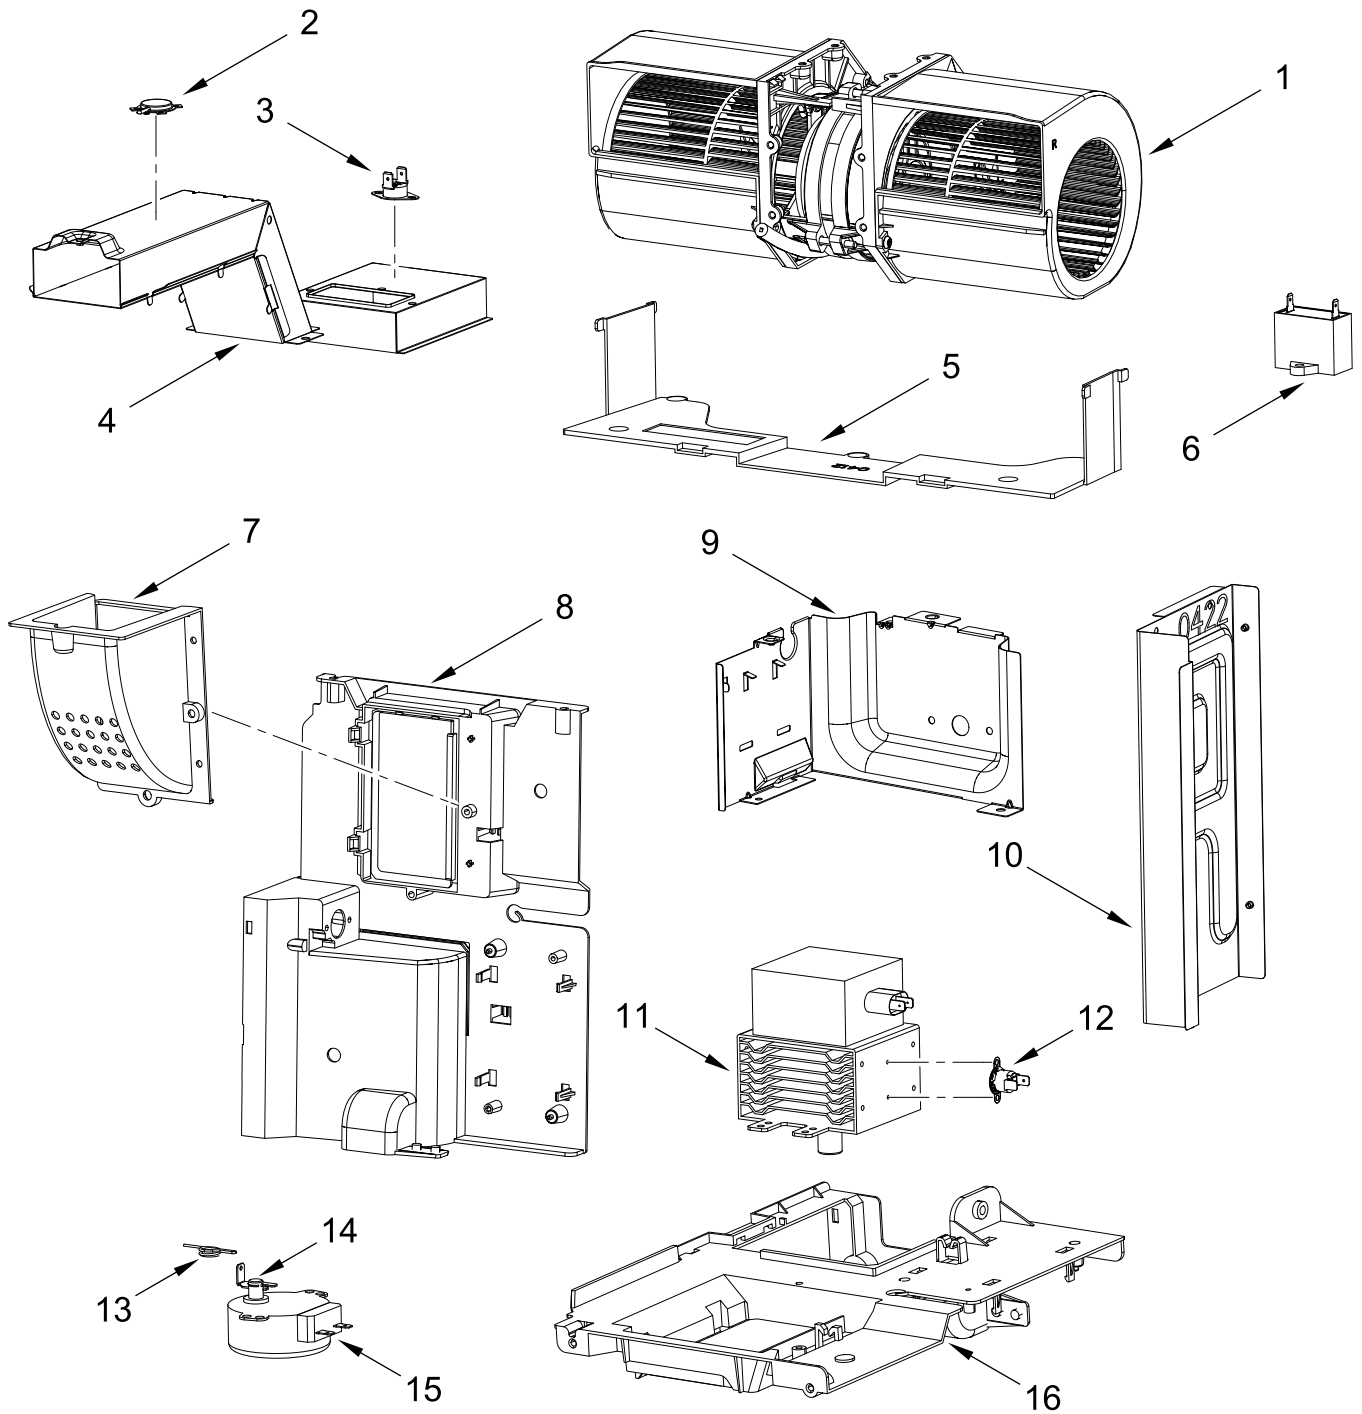

AIR FLOW PARTS

AIR FLOW PARTS

<u>Illus.</u> <u>No.</u>	<u>Part No.</u>	<u>Description</u>	<u>Illus.</u> <u>No.</u>	<u>Part No.</u>	<u>Description</u>	<u>Illus.</u> <u>No.</u>	<u>Part No.</u>	<u>Description</u>
1	W11590194	Motor, Hood Fan	8	W11586582	Air Channel, Magnetron	14	W11591195	Bracket, Stirring Antenna
2	W10557536	Sensor, Humidity	9	W11586584	Channel, Right Hood	15	W11590176	Motor, Stirring
3	W10654514	Thermostat, Cavity	10	W11586581	Air Channel, Back	16	W11586580	Plate, Magnetron Support
4	W11662389	Channel, Cavity Outlet	11	W10836571	Magnetron			
5	W11586592	Cover, Bottom Fan	12	W11378280	Thermostat, Magnetron			
6	W11405831	Capacitor, Motor	13	W11593237	Spring, Antenna			
7	W11586583	Air Channel, Transformer