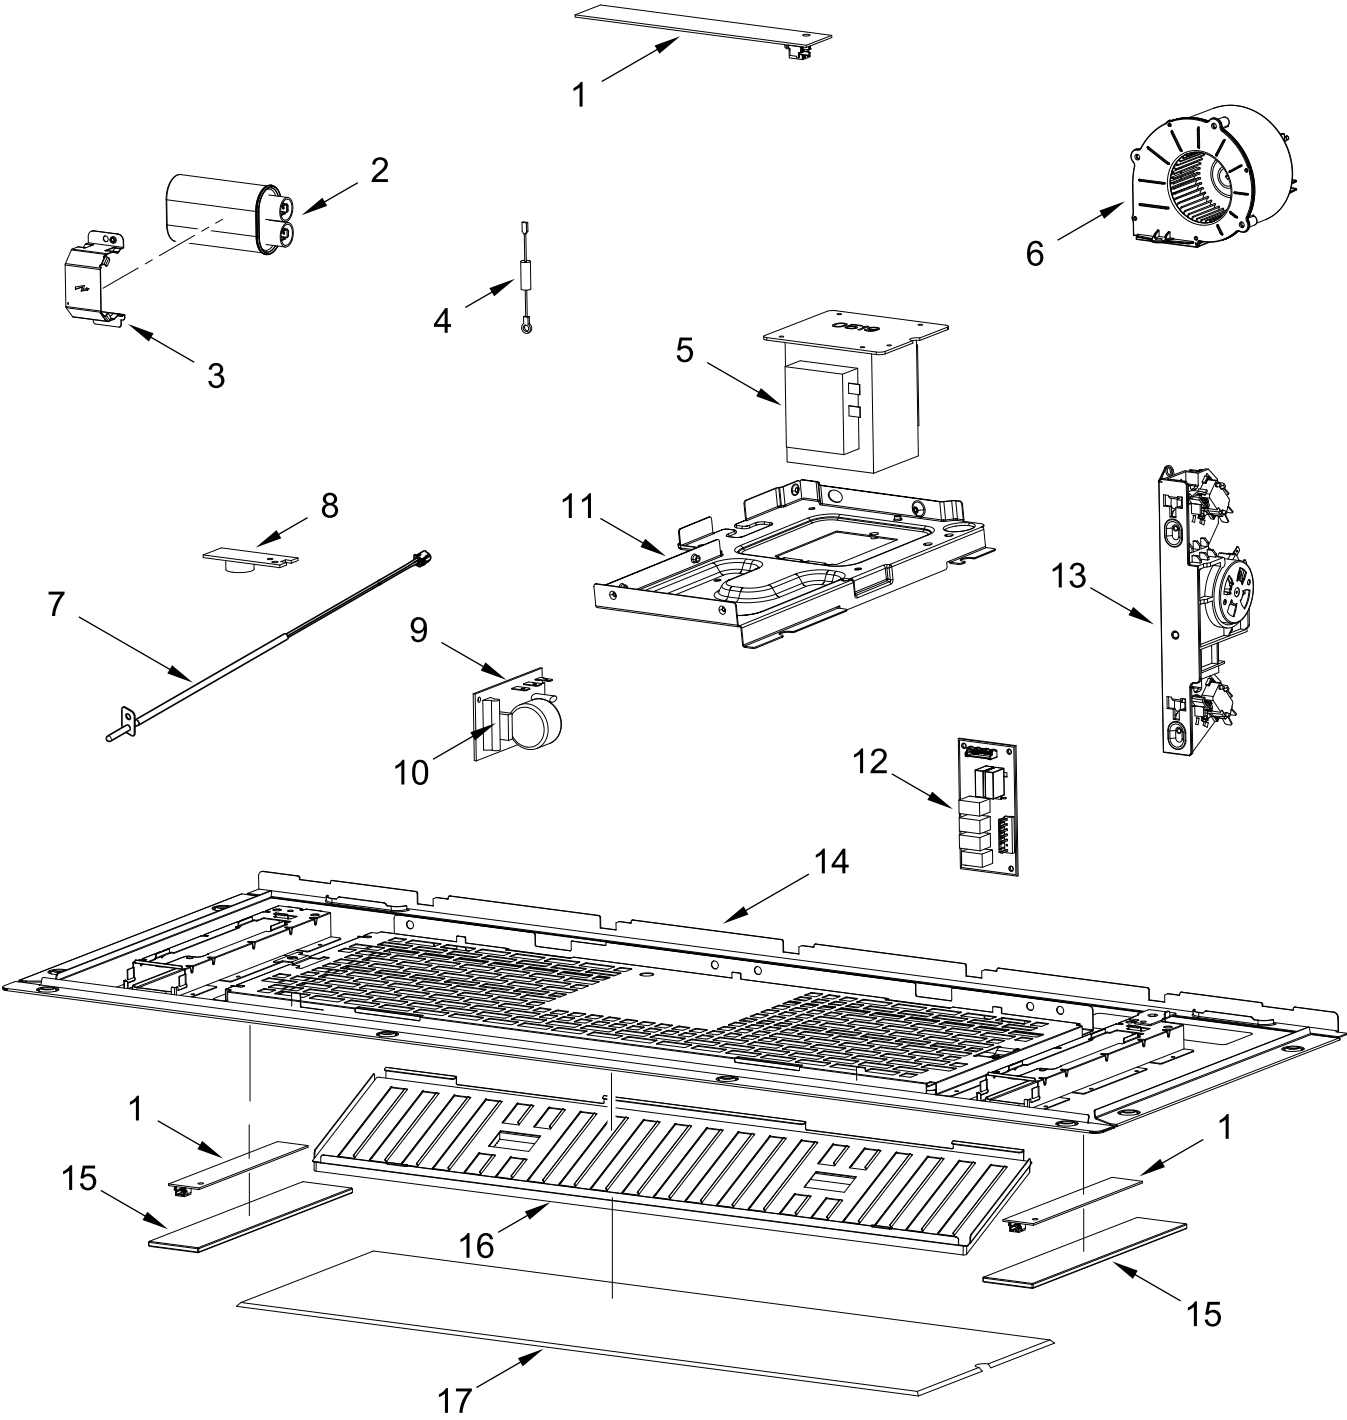

INTERIOR AND VENTILATION PARTS

INTERIOR AND VENTILATION PARTS

<u>Illus.</u> <u>No.</u>	<u>Part No.</u>	<u>Description</u>	<u>Illus.</u> <u>No.</u>	<u>Part No.</u>	<u>Description</u>	<u>Illus.</u> <u>No.</u>	<u>Part No.</u>	<u>Description</u>
1	W11573514	Light Strip, LED	7	W11605973	Thermostat, Convection	14	W11706994	Plate, Bottom
2	W11590185	Capacitor, High Voltage	8	W10163422	Thermistor	15	W11593189	Glass, Light
3	W11095808	Bracket, Capacitor	9	W10531156	Board, Filter	16	W11616298	Filter, Charcoal
4	W11222648	Diode, High Voltage	10	W10422951	Fuse	17	W11697097	Filter, Grease
5	W11619624	Transformer, High Voltage	11	W11586579	Plate, HVT Support			
6	W11615947	Assembly, Cooling Fan	12	W11671022	PCBA, Hood Control (MIMAS)			
			13	W11590601	Assembly, Interlock