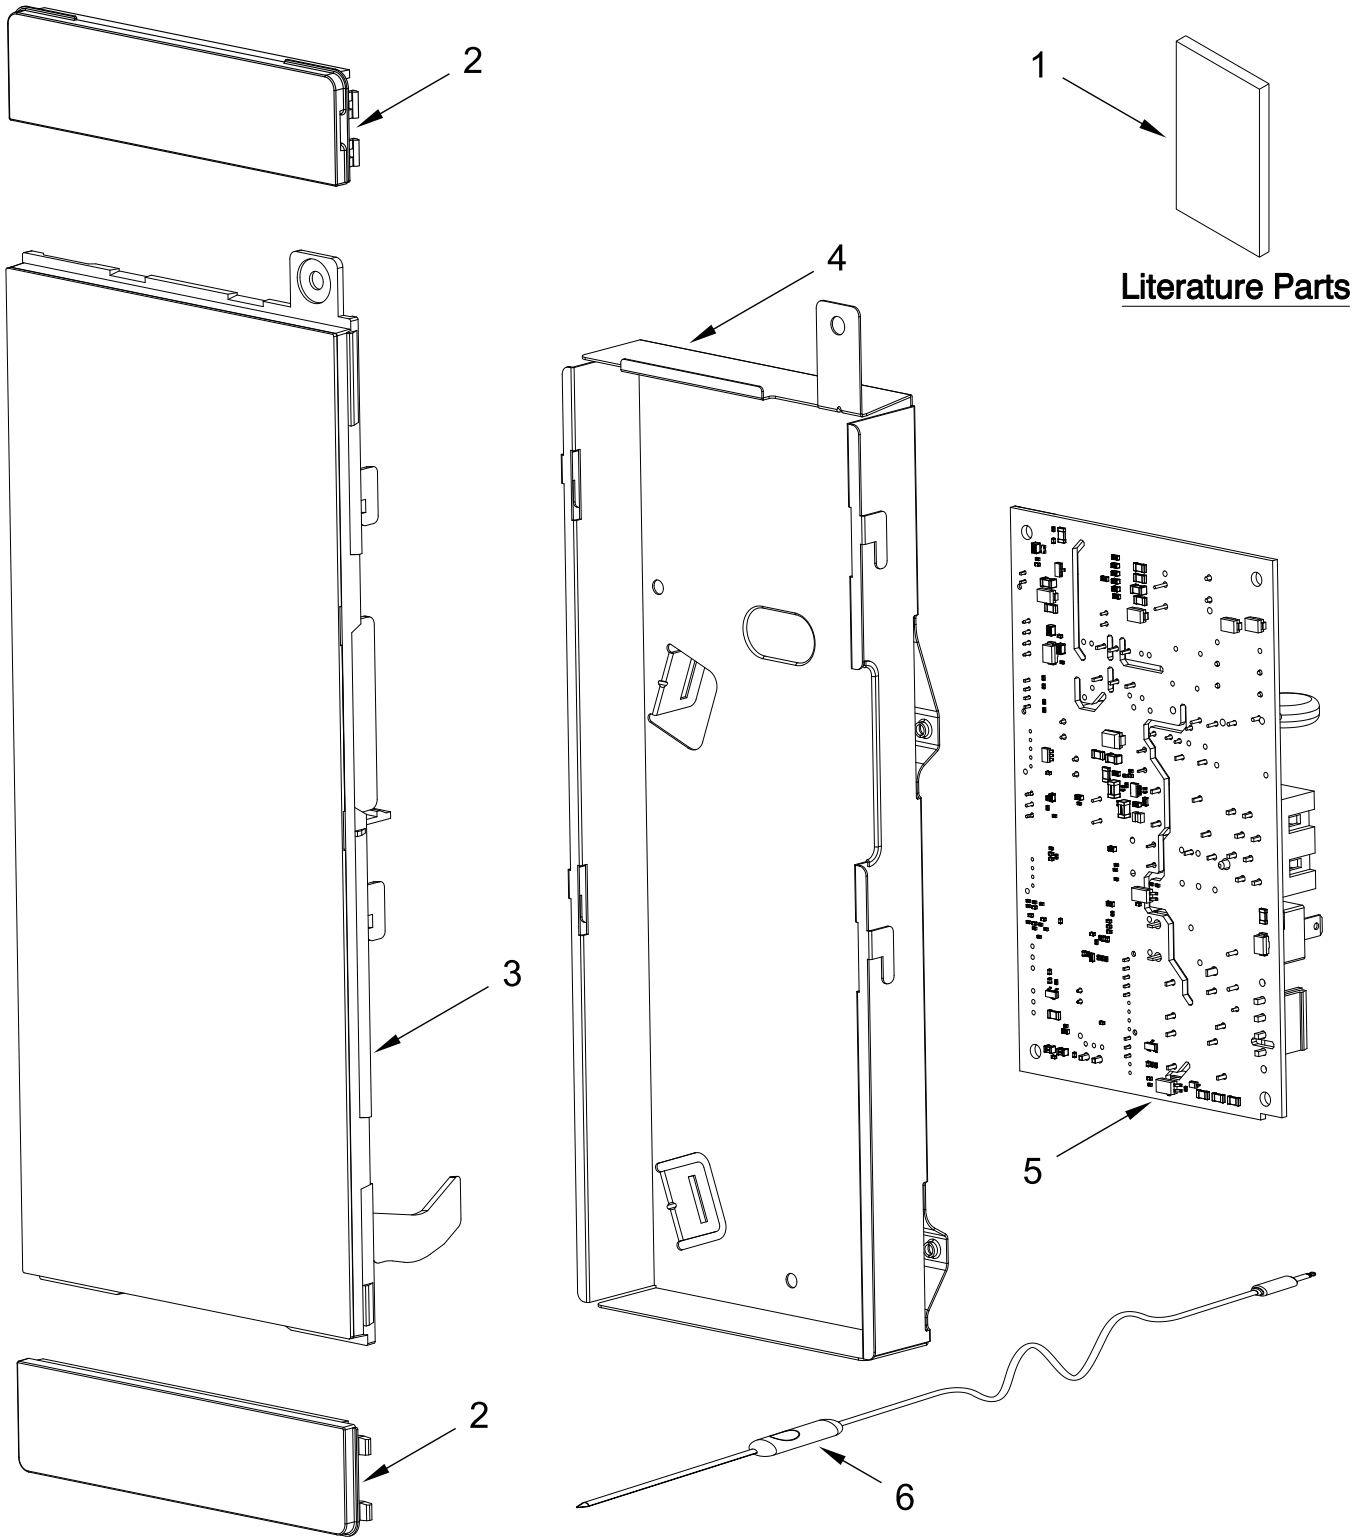

# CONTROL PANEL PARTS

# CONTROL PANEL PARTS

<u>Illus. No.</u>	<u>Part No.</u>	<u>Description</u>	<u>Illus. No.</u>	<u>Part No.</u>	<u>Description</u>	<u>Illus. No.</u>	<u>Part No.</u>	<u>Description</u>
1		Literature Parts	2	W11701370	Cover, Console	5	W11616395	PCBA, Appliance Control Unit
	W11646004	Manual, Owner's	3	W11706982	Assembly, Console			
	W11640274	Guide, Quick Start	4	W11604278	Backer, Control	6	W11303708	Probe, Meat
	W11682374	Sheet, Tech						