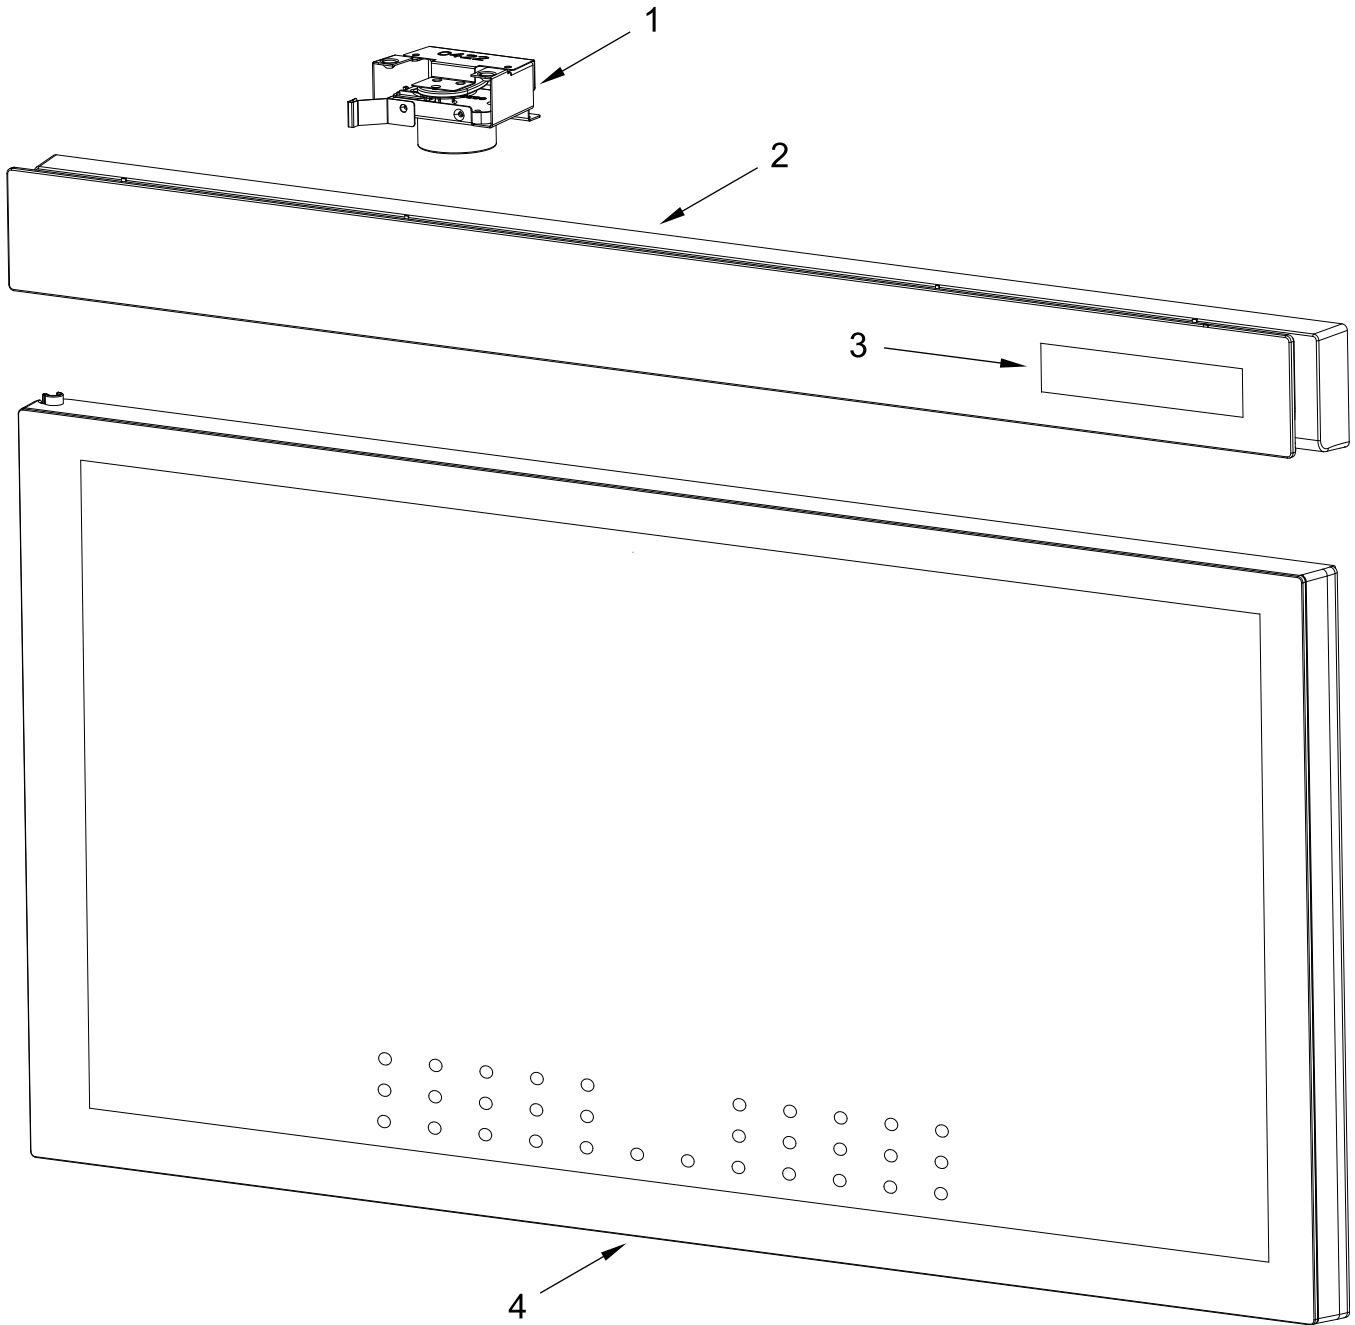

DOOR AND VENT DOOR PARTS

DOOR AND VENT DOOR PARTS

<u>Illus.</u> <u>No.</u>	<u>Part No.</u>	<u>Description</u>	<u>Illus.</u> <u>No.</u>	<u>Part No.</u>	<u>Description</u>
1	W11586596	Assembly, Vent Motor	4		Door, Complete
2		Door, Venting		W11670170	Stainless
	W11662351	Stainless			
3	W11658475	Badge