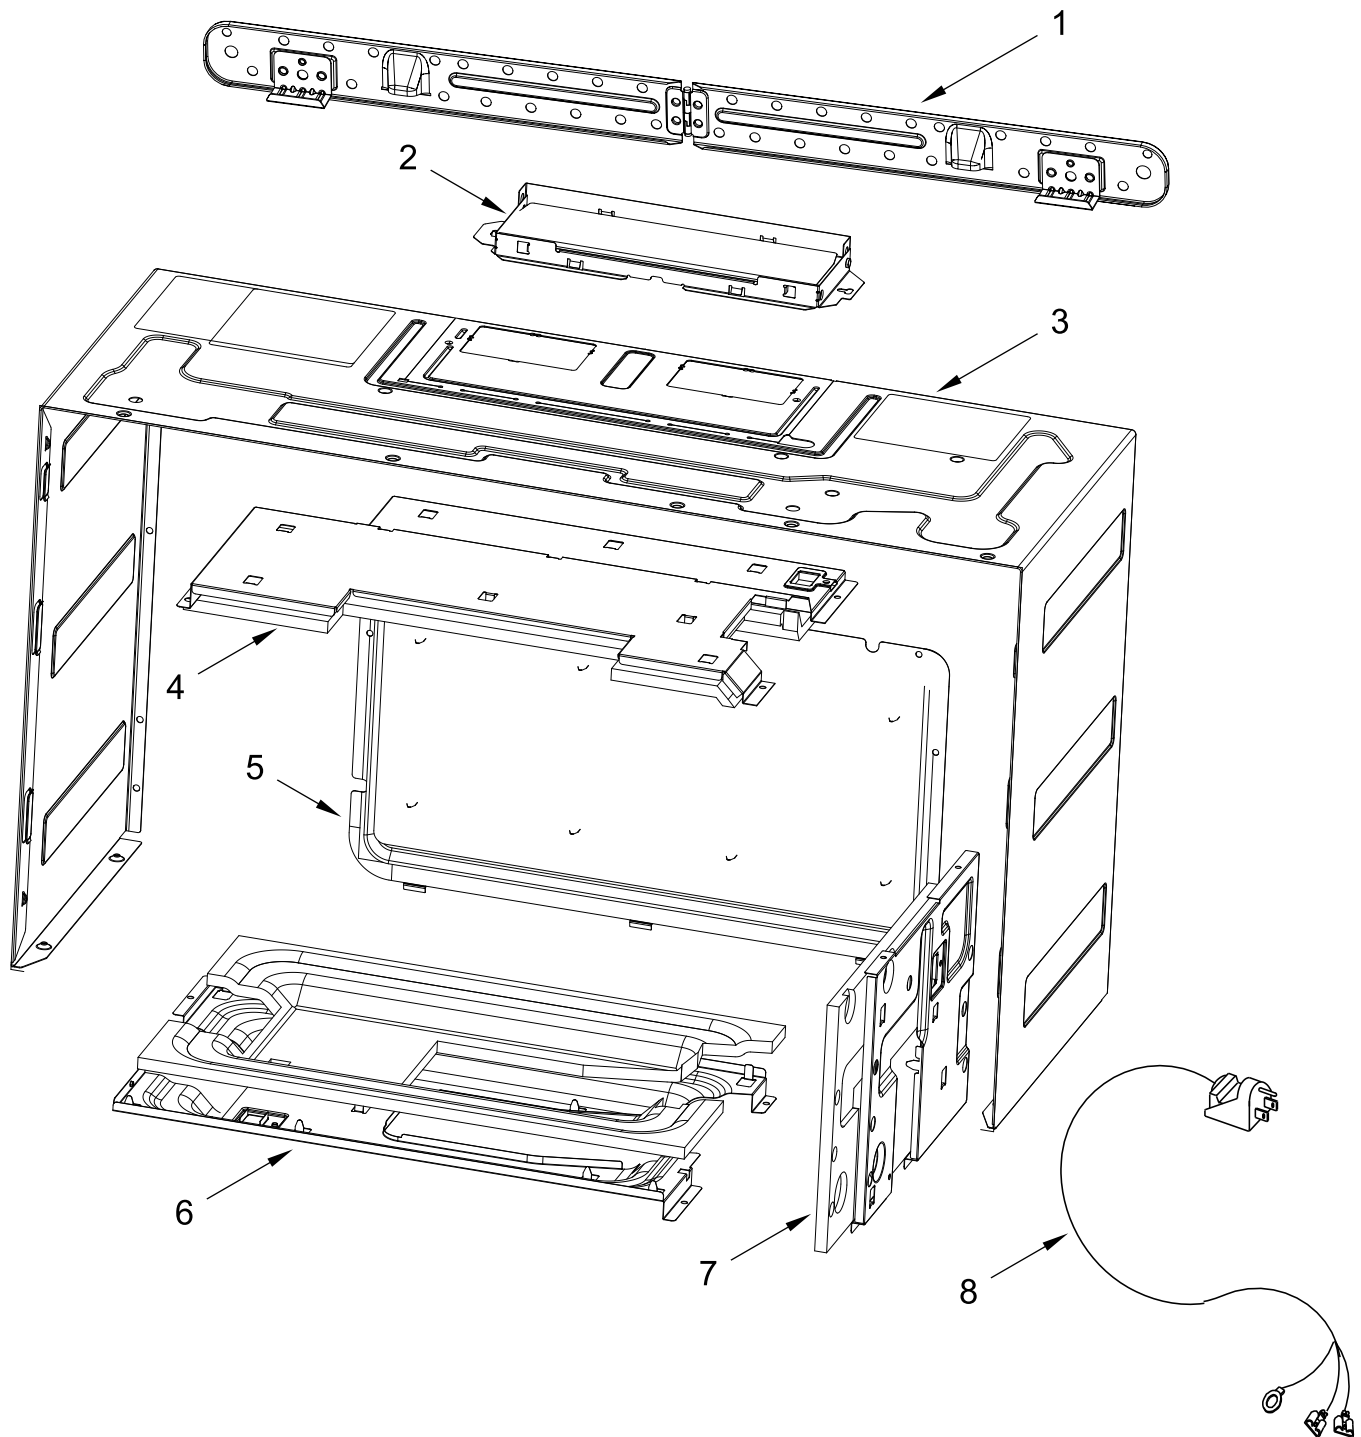

COOKING AND COOKWARE PARTS

<u>Illus.</u> <u>No.</u>	<u>Part No.</u>	<u>Description</u>	<u>Illus.</u> <u>No.</u>	<u>Part No.</u>	<u>Description</u>	<u>Illus.</u> <u>No.</u>	<u>Part No.</u>	<u>Description</u>
1	W11601429	Heater, Quartz Grill	4	W11600710	Pan, Toast	7	W11658672	Motor, Stirring
2	W11593984	Assembly, Convection	5	W11600707	Basket, Air Fry	8	W11590208	Connector, Heating Plate
3	W11600706	Rack, Wire	6	W11632382	Spring, Antenna			

CABINET AND INSTALLATION PARTS