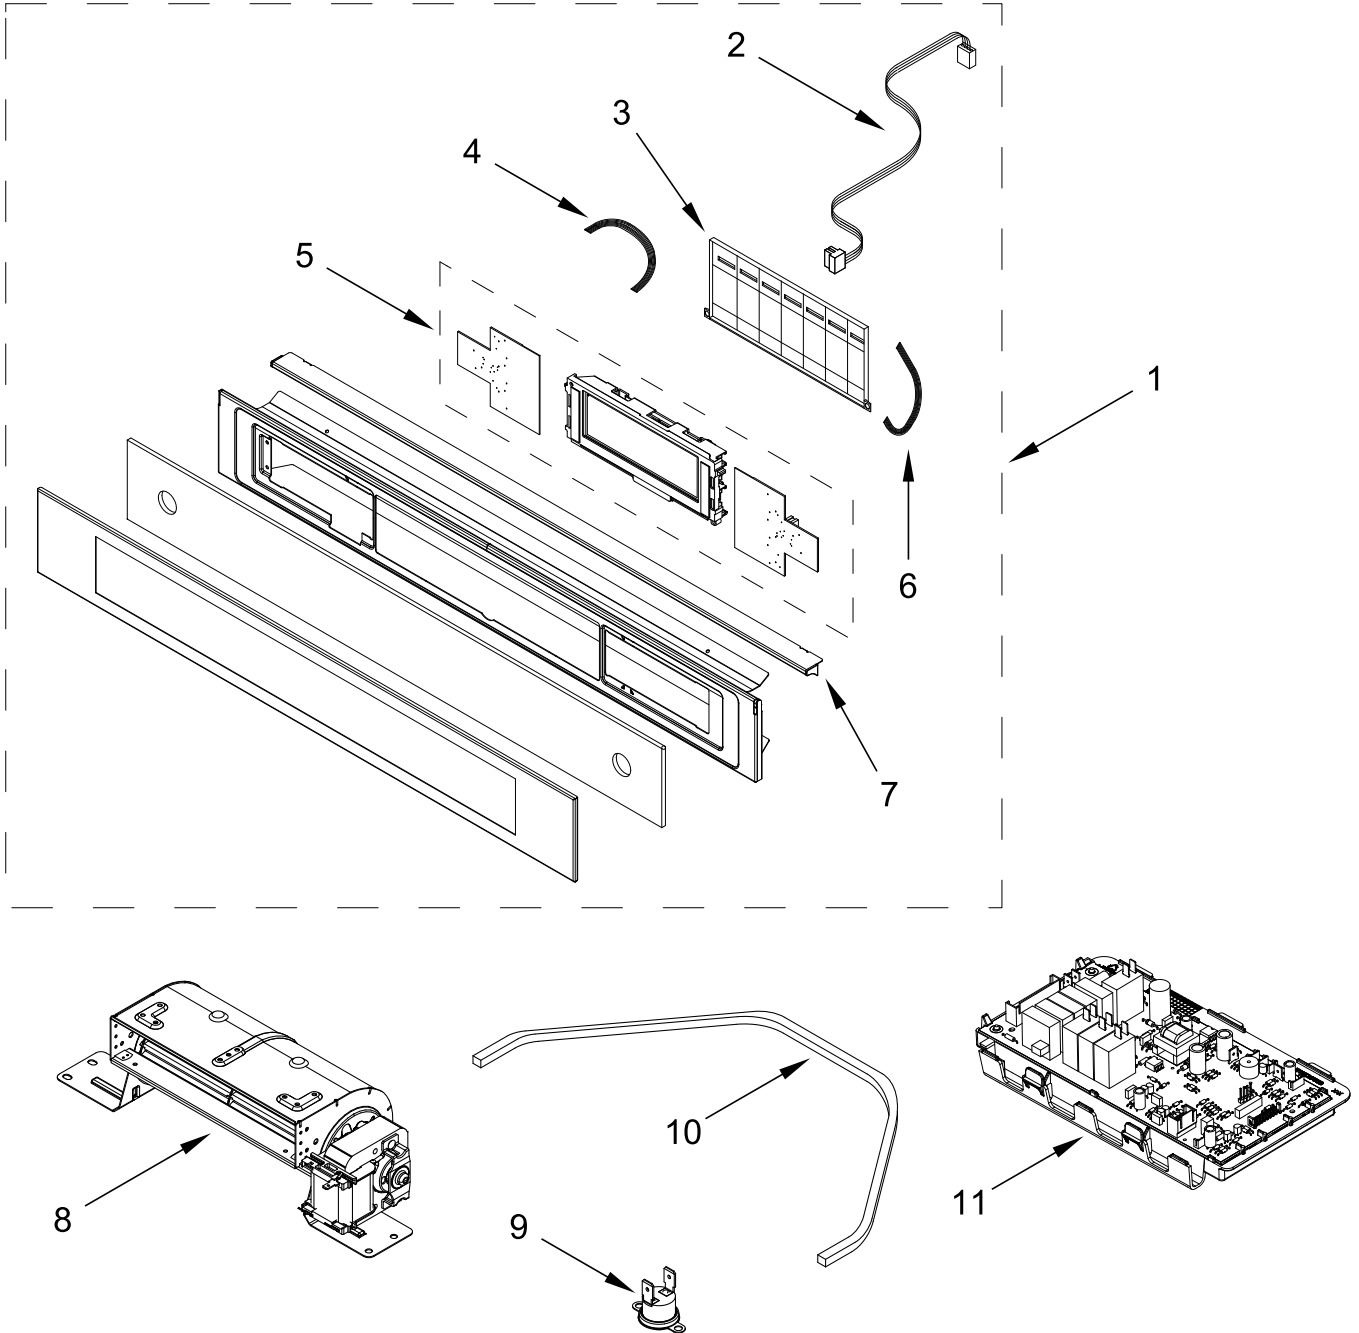

KitchenAid®

ELECTRIC WALL OVEN

MODELS:

KODC504PPS01 (Stainless)

OVEN PARTS

OVEN PARTS

<u>Illus. No.</u>	<u>Part No.</u>	<u>Description</u>
1		Literature Parts
	W11608852	Instructions, Installation
	W11609950	Manual, Owner's
	W11568131	Sheet, Tech
2	W11347847	Latch, Door
3	W11509867	Cap
4	W11594218	Washer, Teflon
5	W11594207	Probe, Oven Temperature
6	W10549523	Filter, Line Noise

<u>Illus. No.</u>	<u>Part No.</u>	<u>Description</u>
7	W11681244	Panel, Rear Oven
8	W10578780	Bumper
9	W10519818	Kit, Oven Screws
10	W11581007	Hinge, Running Mechanism
11	W10518387	Gasket, Door
12	W11348087	Lamp, Halogen 25 Watt (with Gasket)
13	W10517979	Trim, Lower
14	W10545973	Foot, Level Oven

<u>Illus. No.</u>	<u>Part No.</u>	<u>Description</u>
15		Liner, Oven (Not Serviceable)
16	W11681221	Panel, Trim
17	W11594209	Bracket, Panel
		FOLLOWING PARTS NOT ILLUSTRATED
	W11594182	Harness, Main
	W11348047	Kit, Power Cord (No Plug)
	W11594210	Screw Kit, Insert Panel

CONTROL PANEL PARTS

CONTROL PANEL PARTS

<u>Illus.</u> <u>No.</u>	<u>Part No.</u>	<u>Description</u>	<u>Illus.</u> <u>No.</u>	<u>Part No.</u>	<u>Description</u>	<u>Illus.</u> <u>No.</u>	<u>Part No.</u>	<u>Description</u>
1	W11681233	Assembly, Control Panel	6	W11348033	Wiring, Left Control	10	W10519009	Gasket, Blower Motor
2	W11348035	Harness, Touch Display	7	W10914742	Trim, Top	11	W11681217	PCBA, Appliance Control Unit
3	W11348132	Cover, Control	8	W11347859	Blower, Cooling Fan			
4	W11348036	Wiring, Right Control	9	W10490220	Thermostat, 165 Celcius (with Bracket)			
5	W11681243	PCBA, User Interface						