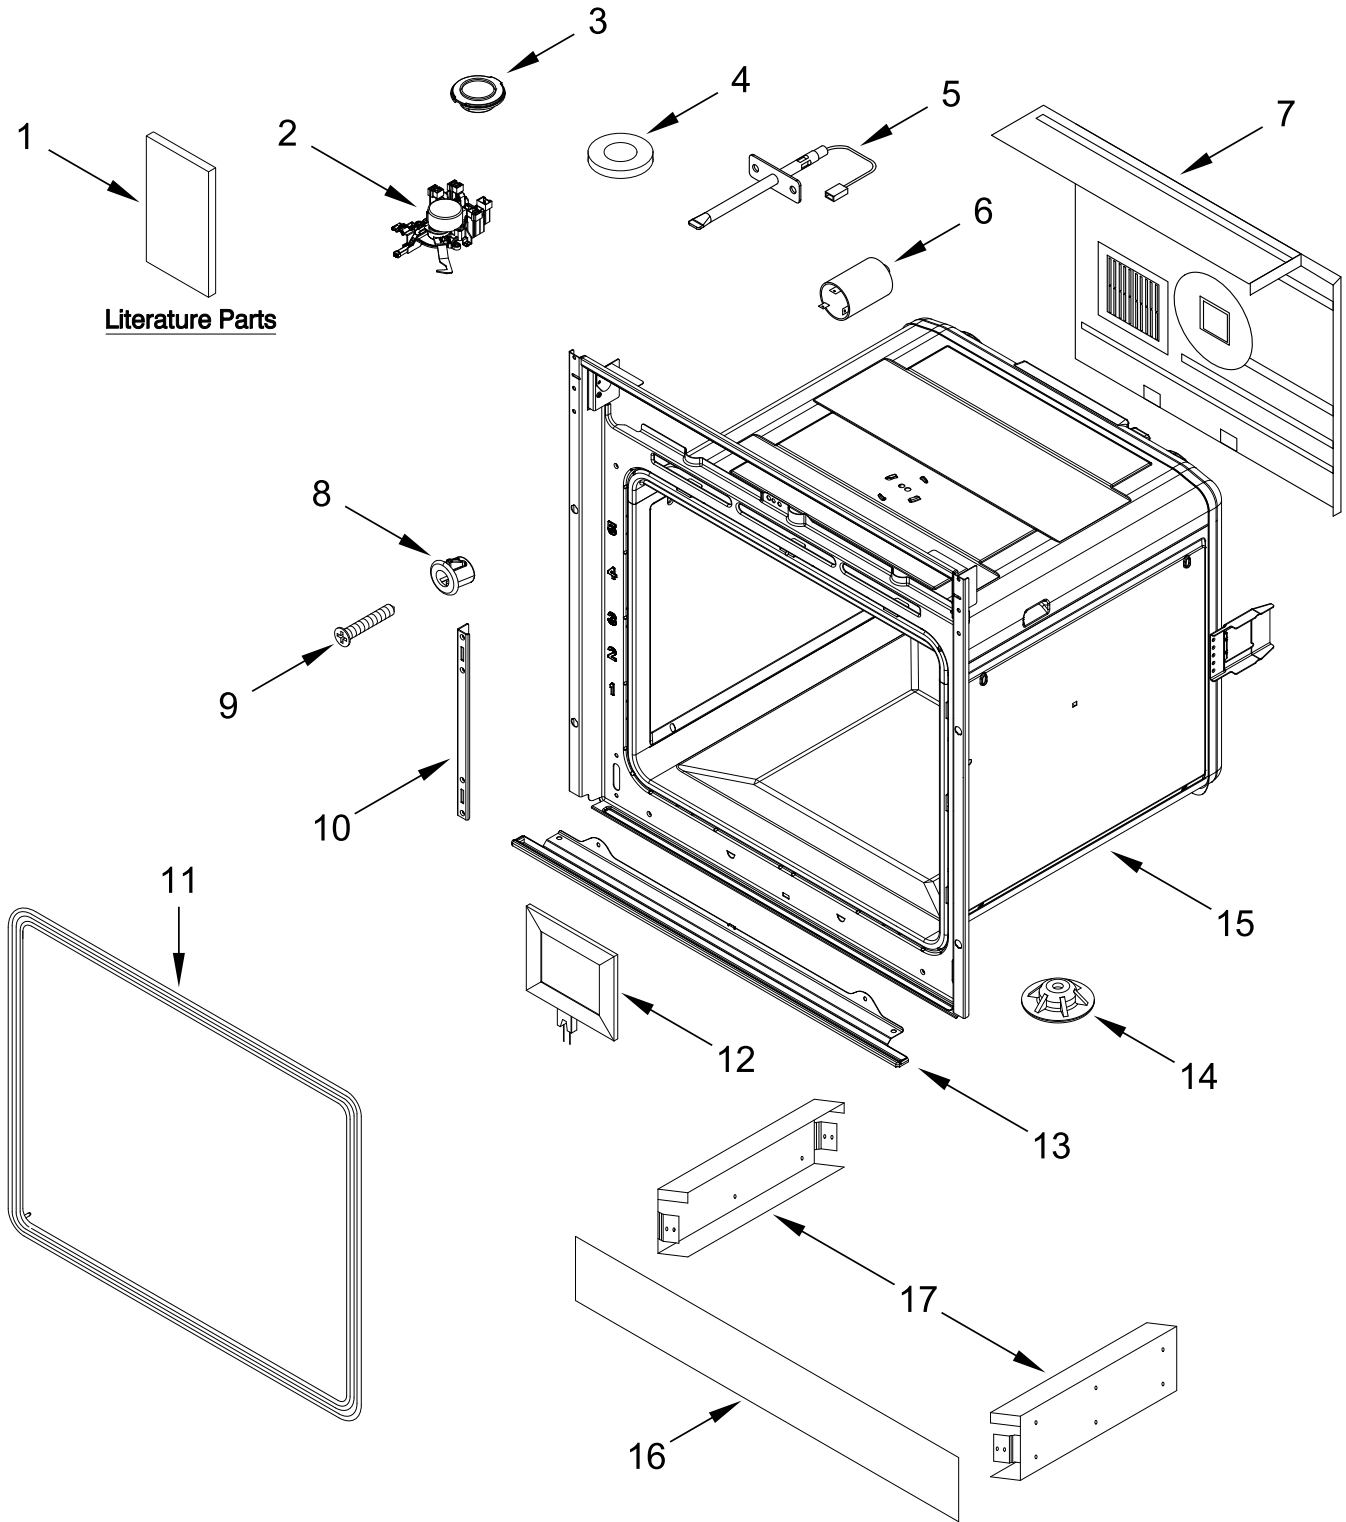

KitchenAid®

ELECTRIC WALL OVEN

MODELS:

KODC504PPS01 (Stainless)

OVEN PARTS

OVEN PARTS

<u>Illus. No.</u>	<u>Part No.</u>	<u>Description</u>
1		Literature Parts
	W11608852	Instructions, Installation
	W11609950	Manual, Owner's
	W11568131	Sheet, Tech
2	W11347847	Latch, Door
3	W11509867	Cap
4	W11594218	Washer, Teflon
5	W11594207	Probe, Oven Temperature
6	W10549523	Filter, Line Noise

<u>Illus. No.</u>	<u>Part No.</u>	<u>Description</u>
7	W11681244	Panel, Rear Oven
8	W10578780	Bumper
9	W10519818	Kit, Oven Screws
10	W11581007	Hinge, Running Mechanism
11	W10518387	Gasket, Door
12	W11348087	Lamp, Halogen 25 Watt (with Gasket)
13	W10517979	Trim, Lower
14	W10545973	Foot, Level Oven

<u>Illus. No.</u>	<u>Part No.</u>	<u>Description</u>
15		Liner, Oven (Not Serviceable)
16	W11681221	Panel, Trim
17	W11594209	Bracket, Panel
		FOLLOWING PARTS NOT ILLUSTRATED
	W11594182	Harness, Main
	W11348047	Kit, Power Cord (No Plug)
	W11594210	Screw Kit, Insert Panel

CONTROL PANEL PARTS

CONTROL PANEL PARTS

<u>Illus.</u> <u>No.</u>	<u>Part No.</u>	<u>Description</u>	<u>Illus.</u> <u>No.</u>	<u>Part No.</u>	<u>Description</u>	<u>Illus.</u> <u>No.</u>	<u>Part No.</u>	<u>Description</u>
1	W11681233	Assembly, Control Panel	6	W11348033	Wiring, Left Control	10	W10519009	Gasket, Blower Motor
2	W11348035	Harness, Touch Display	7	W10914742	Trim, Top	11	W11681217	PCBA, Appliance Control Unit
3	W11348132	Cover, Control	8	W11347859	Blower, Cooling Fan			
4	W11348036	Wiring, Right Control	9	W10490220	Thermostat, 165 Celcius (with Bracket)			
5	W11681243	PCBA, User Interface						