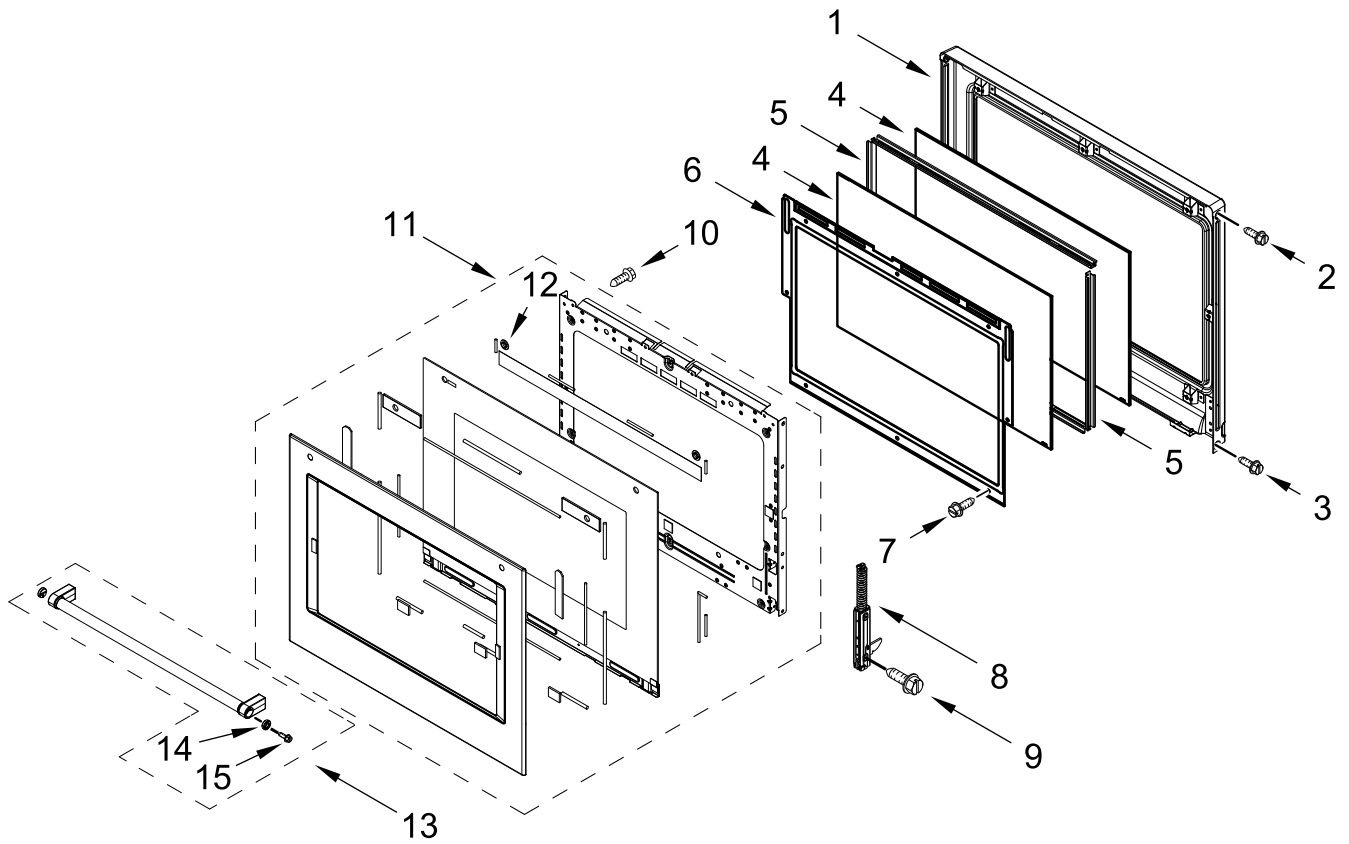

UPPER OVEN DOOR PARTS

UPPER OVEN DOOR PARTS

<u>Illus.</u> <u>No.</u>	<u>Part No.</u>	<u>Description</u>	<u>Illus.</u> <u>No.</u>	<u>Part No.</u>	<u>Description</u>	<u>Illus.</u> <u>No.</u>	<u>Part No.</u>	<u>Description</u>
1	W11302587	Liner Assembly	8	W11296036	Hinge, Door (Left)	13		Handle Assembly
2	7101P375-60	Screw		W11296037	Hinge, Door (Right)		W11241572	Stainless
3	W11290045	Screw	9	3196183	Screw	14	W10551026	Medallion, Handle
4	W10618107	Glass, Inner	10	W11317731	Screw (Black)	15	W10656499	Screw
5	W11302730	Spacer, Air Divider	11		Door Assembly			
6	W11174095	Retainer, Air Divider Glass		W11295957	Stainless			
7	7101P426-60	Screw	12	W10319024	Washer, Door