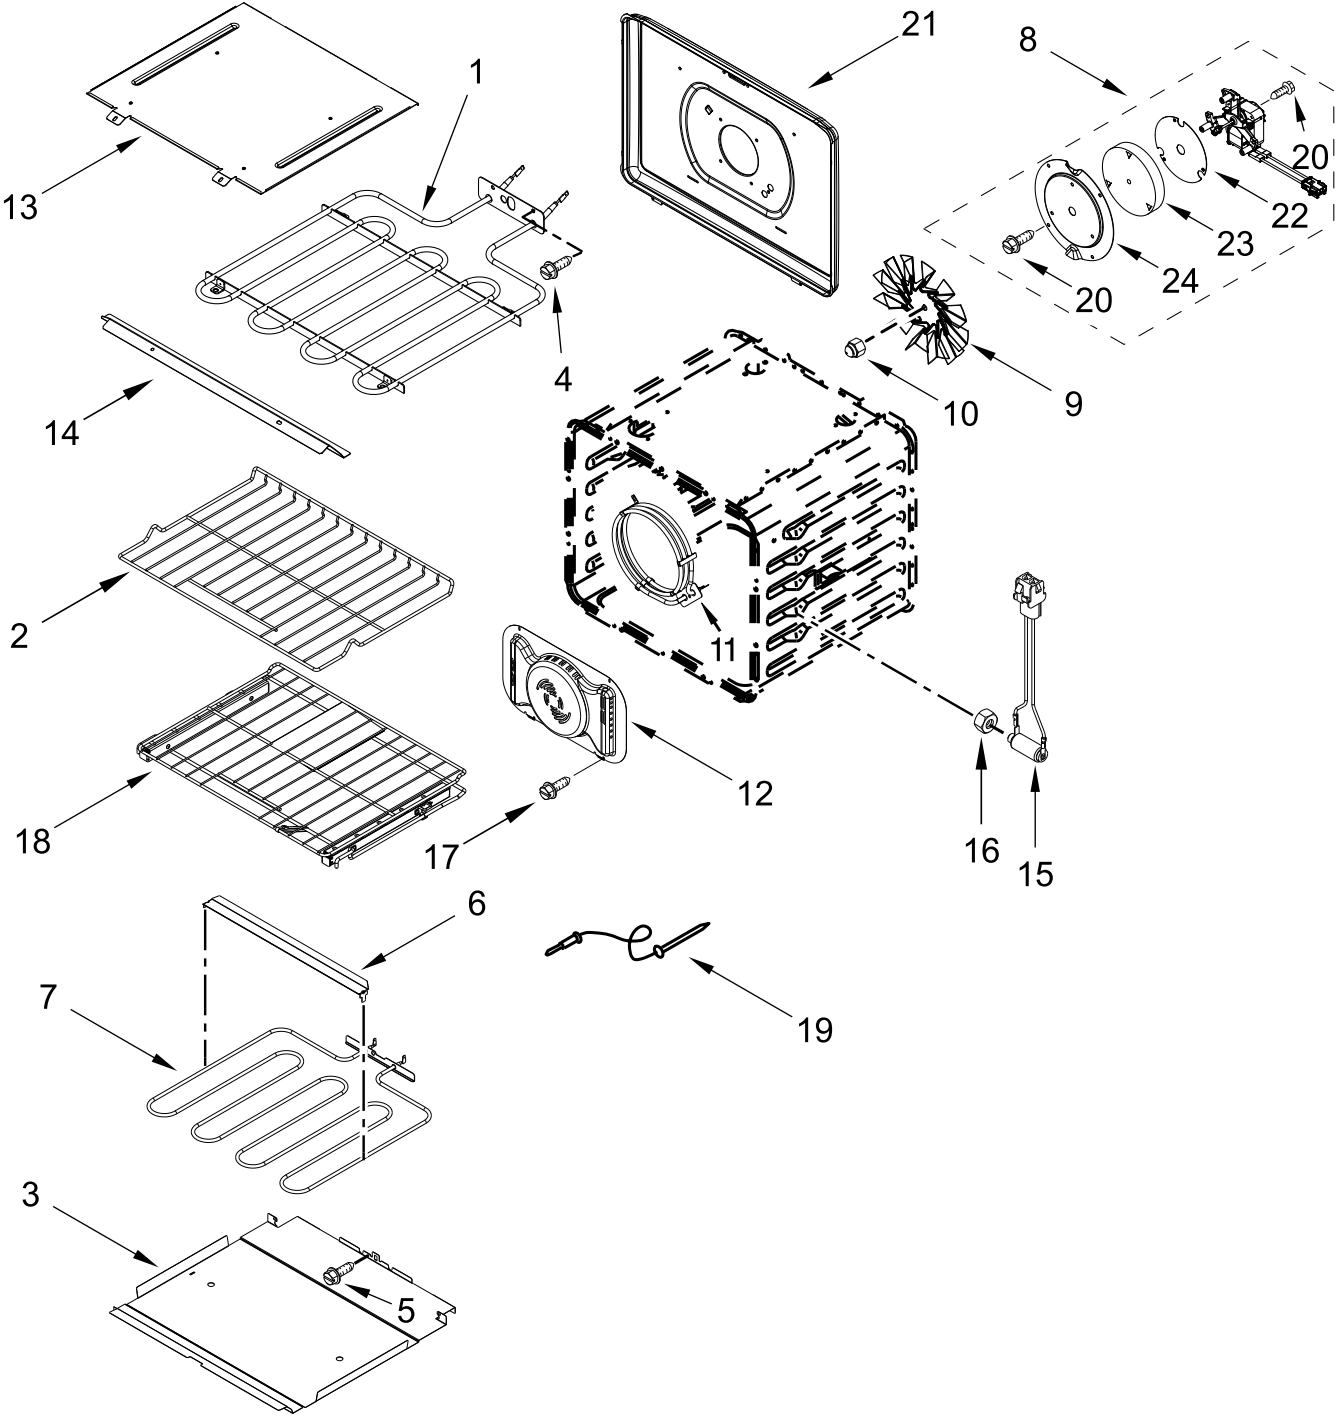

INTERNAL OVEN PARTS

INTERNAL OVEN PARTS

<u>Illus.</u> <u>No.</u>	<u>Part No.</u>	<u>Description</u>	<u>Illus.</u> <u>No.</u>	<u>Part No.</u>	<u>Description</u>	<u>Illus.</u> <u>No.</u>	<u>Part No.</u>	<u>Description</u>
1	W11238159	Element, Broil	11	W10546519	Element, Convection	22	W11251715	Plate, Convect Motor
2	W10554526	Rack, Oven	12	W10819989	Baffle, Bow Tie	23	W11251716	Insulation, Convect Motor
3	W10318198	Tray, Hidden Bake	13	W11235537	Reflector, Broil	24	W11398057	Cover, Convect Plate
4	7101P434-60	Screw	14	W10588737	Shield, Broil Front			
5	7101P426-60	Screw	15	W11252826	Jack, Meat Probe			
6	W10282957	Crossbar, Hidden Bake Tray	16	W11033111	Nut, Locking			
7	W11292248	Element, Bake	17	W10906658	Screw			
8	W11398058	Convect Motor Assembly	18	W10554531	Rack, Sliding			
9	W11425715	Blade, Fan	19	9755542	Probe, Temperature			
10	W11433702	Nut, Acorn (LH)	20	W10720084	Screw			
			21	W11198517	Back, Cavity Baffle Bowtie