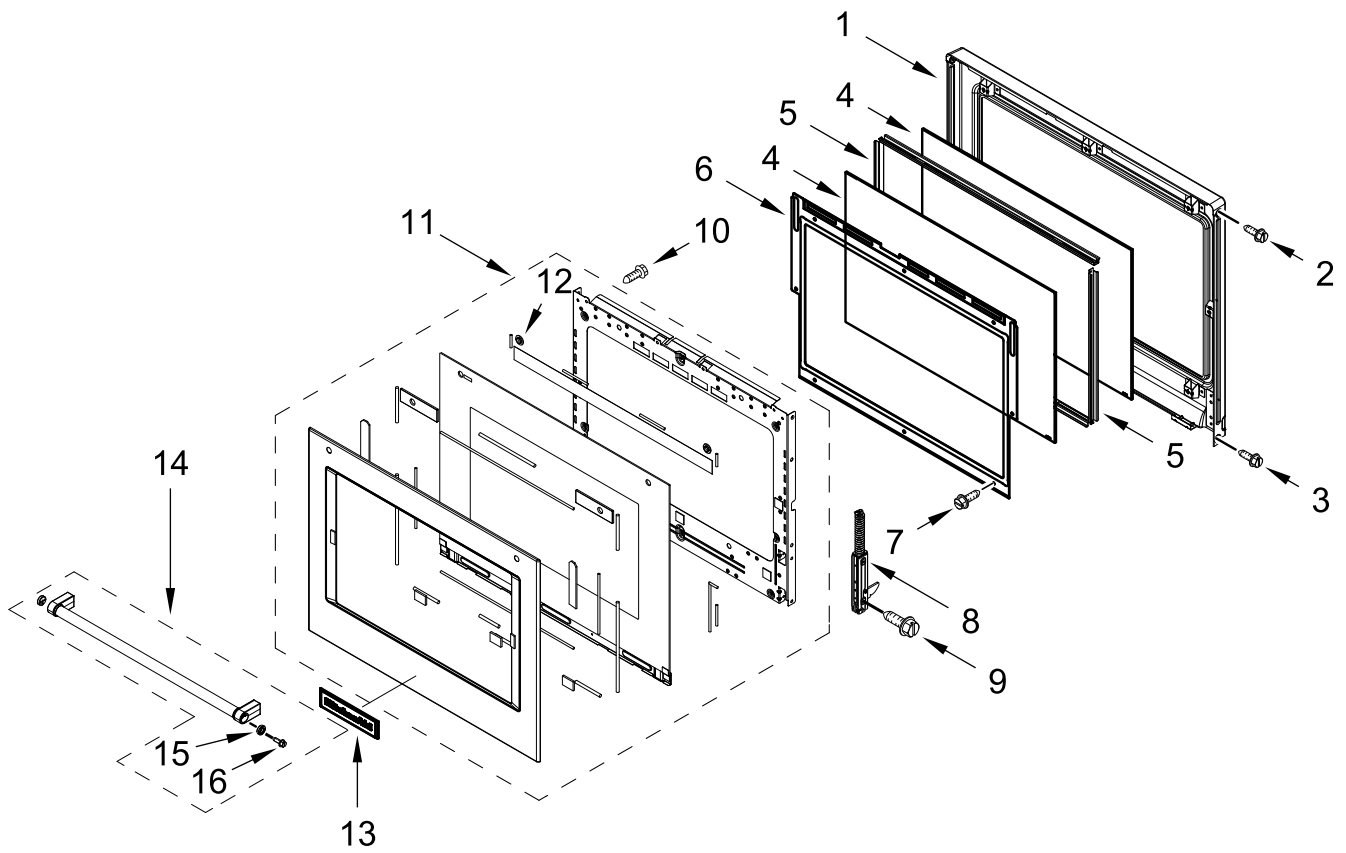

LOWER OVEN DOOR PARTS

LOWER OVEN DOOR PARTS

<u>Illus.</u> <u>No.</u>	<u>Part No.</u>	<u>Description</u>	<u>Illus.</u> <u>No.</u>	<u>Part No.</u>	<u>Description</u>	<u>Illus.</u> <u>No.</u>	<u>Part No.</u>	<u>Description</u>
1	W11302587	Liner Assembly	8	W11296036	Hinge, Door (Left)	14		Handle Assembly
2	7101P375-60	Screw		W11296037	Hinge, Door (Right)		W11241572	Stainless
3	W11290045	Screw	9	3196183	Screw	15	W10551026	Medallion, Handle
4	W10618107	Glass, Inner	10	W11317731	Screw (Black)	16	W10656499	Screw
5	W11302730	Spacer, Air Divider	11		Door Assembly			
6	W11174095	Retainer, Air Divider Glass		W11295957	Stainless			
7	7101P426-60	Screw	12	W10319024	Washer, Door			
			13	W10518672	Badge