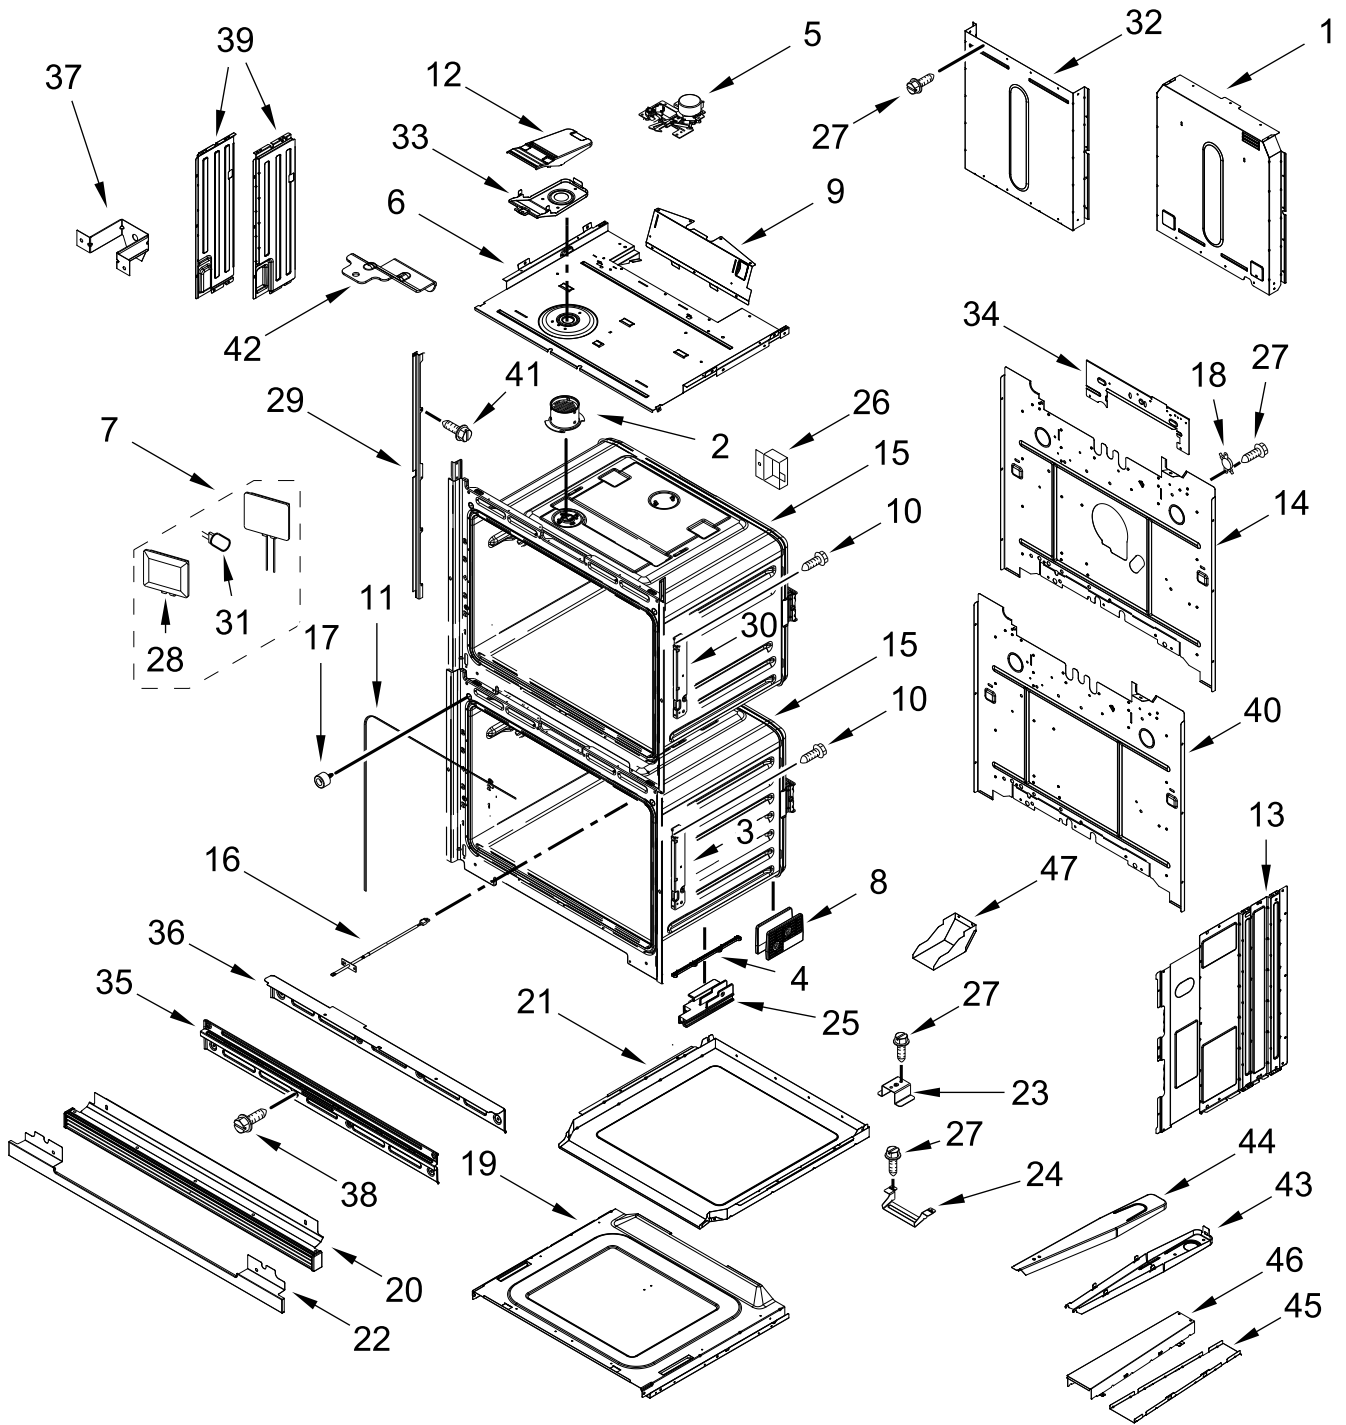

OVEN PARTS

OVEN PARTS

<u>Illus.</u> <u>No.</u>	<u>Part No.</u>	<u>Description</u>	<u>Illus.</u> <u>No.</u>	<u>Part No.</u>	<u>Description</u>	<u>Illus.</u> <u>No.</u>	<u>Part No.</u>	<u>Description</u>
1	W11165250	Duct, Chassis Back (Upper)	20		Assembly, Bottom Vent	35	W11235482	Vent, Center 30"
2	W11085298	Tube, Vent		W11369882	Stainless	36	W11334857	Vent, Top 30"
3	W11239070	Receiver, Hinge (Left)	21	W11244446	Duct, Bottom Chassis	37	W11344645	Hat Bracket, Vent
	W11239072	Receiver, Hinge (Right) (Lower)	22		Trim, Bottom Vent	38	W11249635	Screw
4	W11156710	Spacer, Base		W11356753	Black	39	W11167419	Cover, Suction (Left)
5	W11132456	Latch, Motorized	23	W11135135	Support, Air Channel		W11186675	Cover, Suction (Right)
6	W11168071	Top, Chassis	24	W11390667	Spacer, Chassis Bottom Duct	40	W11442209	Back, Chassis (Lower)
7	W11205574	Assembly, Oven Light	25	W11245114	Foot, Chassis (Left)	41	W11404000	Screw
8	W11245118	Foot, Base		W11245116	Foot, Chassis (Right)	42	W11342780	Bracket, Top Front
9	W10904163	Deflector, Blower	26	8285593	Cover, Connector	43	W11256420	Base, Top Back Exhaust
10	W10254050	Screw	27	7101P426-60	Screw	44	W11256421	Cover, Top Back Exhaust
11	W11262567	Gasket	28	W10472386	Lens, Light	45	W11256430	Base, Lower Back Exhaust
12	W11256424	Cover, Vent Exhaust	29	W11235460	Cover, Side Trim (Left)	46	W11256431	Cover, Lower Back Exhaust
13	W11165274	Side, Chassis		W11235461	Cover, Side Trim (Right)	47	W11256432	Deflector, Lower Back Exhaust
14	W11223327	Back, Chassis (Upper)	30	W11100732	Receiver, Hinge (Upper)			FOLLOWING PARTS NOT ILLUSTRATED
15		Liner, Oven (Not Serviceable)	31	W10472384	Bulb, Light			
16	W11346074	Probe, Sensor	32	W11219304	Duct, Chassis Back (Lower)	W11188284		Insulation, Wrap
17	W11166315	Bumper & Screw				W11234758		Insulation, Cavity
18	4449751	Thermostat (TOD)	33	W11256423	Base, Vent Exhaust			
19	W11135103	Base, Chassis	34	W11186652	Bracket, U-Shape