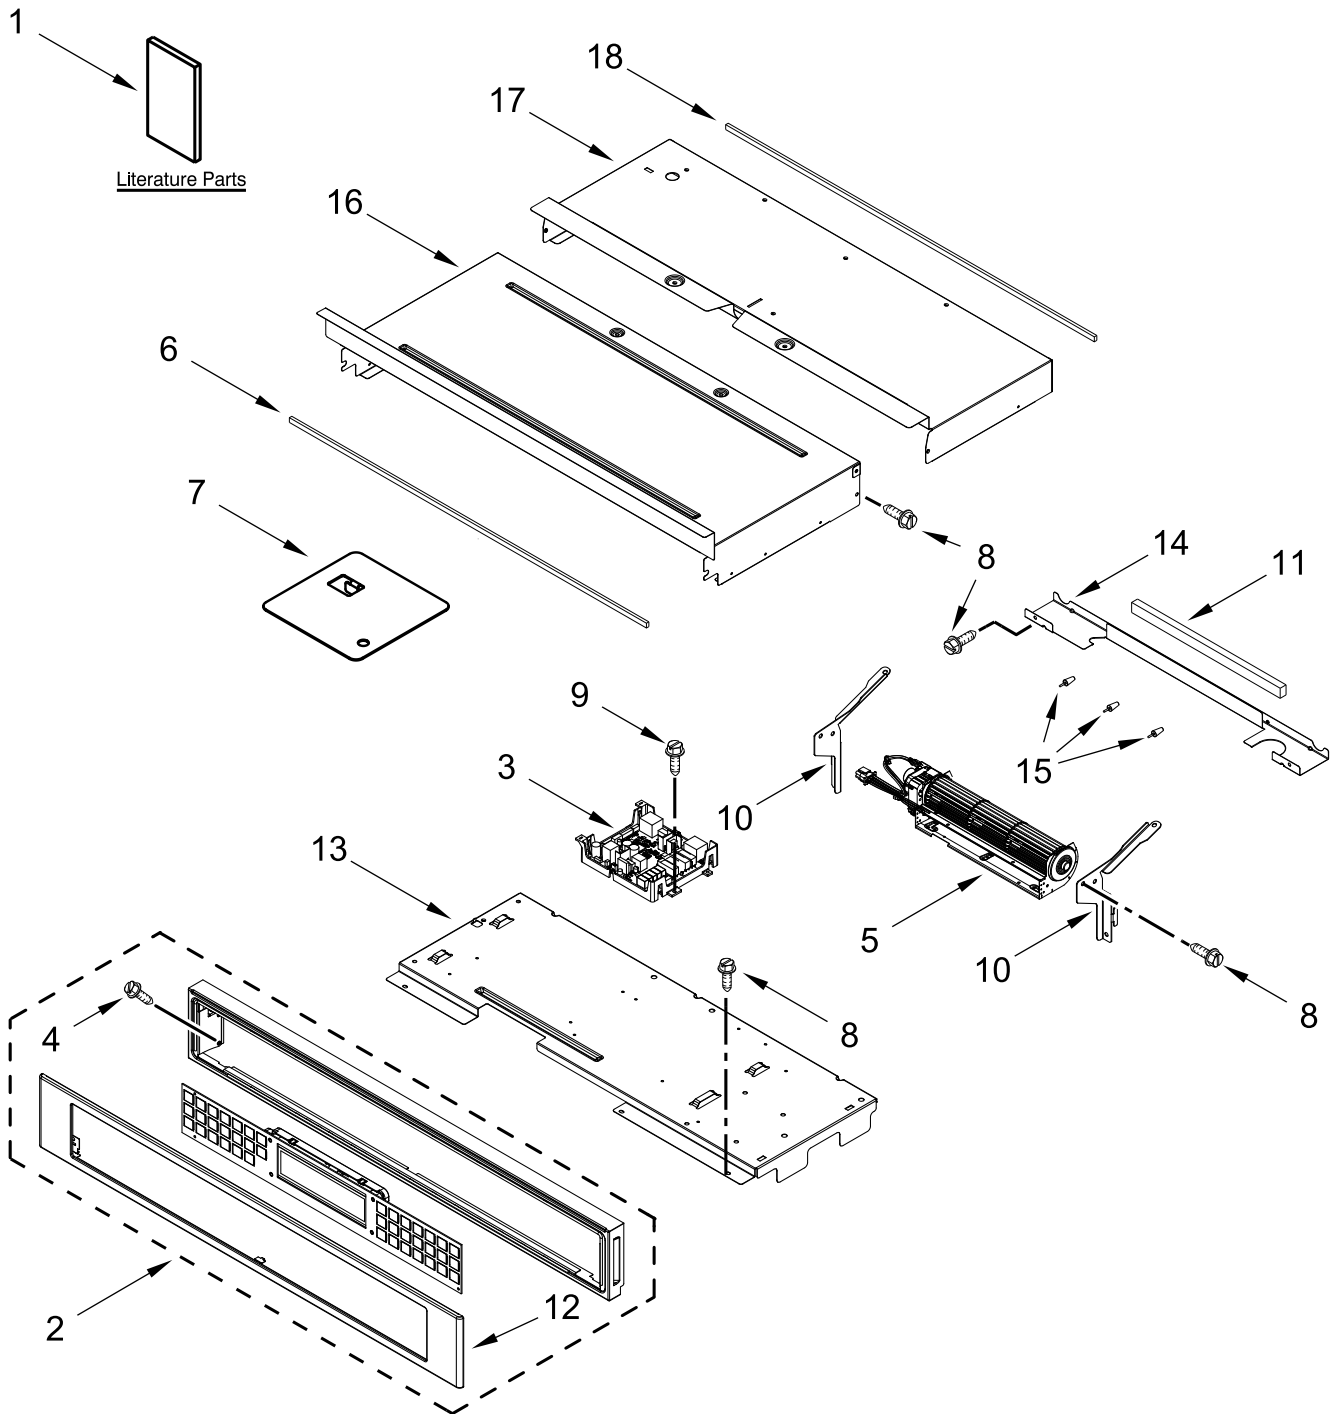

KitchenAid®

30" BUILT-IN ELECTRIC DOUBLE OVEN WITH CONVECTION

MODELS:

KODE300ESS20 (Stainless)

CONTROL PANEL PARTS

CONTROL PANEL PARTS

<u>Illus. No.</u>	<u>Part No.</u>	<u>Description</u>	<u>Illus. No.</u>	<u>Part No.</u>	<u>Description</u>	<u>Illus. No.</u>	<u>Part No.</u>	<u>Description</u>
1		Literature Parts	7	W11308343	Cover, WIFI	18	W10728475	Gasket, Rubber
	W11340821	Owner's Manual	8	7101P426-60	Screw			FOLLOWING PARTS NOT ILLUSTRATED
	W11382210	Quick Start Guide	9	7101P434-60	Screw			
	W11479717	Tech Sheet	10	W10655463	Bracket, Blower (Left)		W11455660	Harness, Main
2		Assembly, Control Panel (Includes Overlay)		W10655462	Bracket, Blower (Right)		W11455661	Harness, Signal
	W11455380	Stainless	11	4451758	Block, Foam		W11264646	Harness, Door Latch
3	W11249218	Appliance Manager, Copernicus (Upper)	12		Skin, Control Panel		W10562910	Harness, EOL
	W11249217	Appliance Manager, Copernicus (Without Power Supply) (Lower)		W10588740	Stainless		4450800	Screw, Grounding
			13	W11179509	Tray, Electronic		313438	Clip, Harness
			14	W11166802	Divider, Chassis Back		W11132988	Strap, Lead Ground
			15	W10351295	Bumper		4448664	Clamp, Conduit
4	W11339492	Screw (Black)	16	W11244445	Cover, 30" Chassis Top Front		W10655464	Bracket, Harness
5	W11397930	Blower	17	W11223325	Cover, 30" Chassis Top Back		W11394923	Bag, Hardware
6	W11162063	Gasket, Rubber						