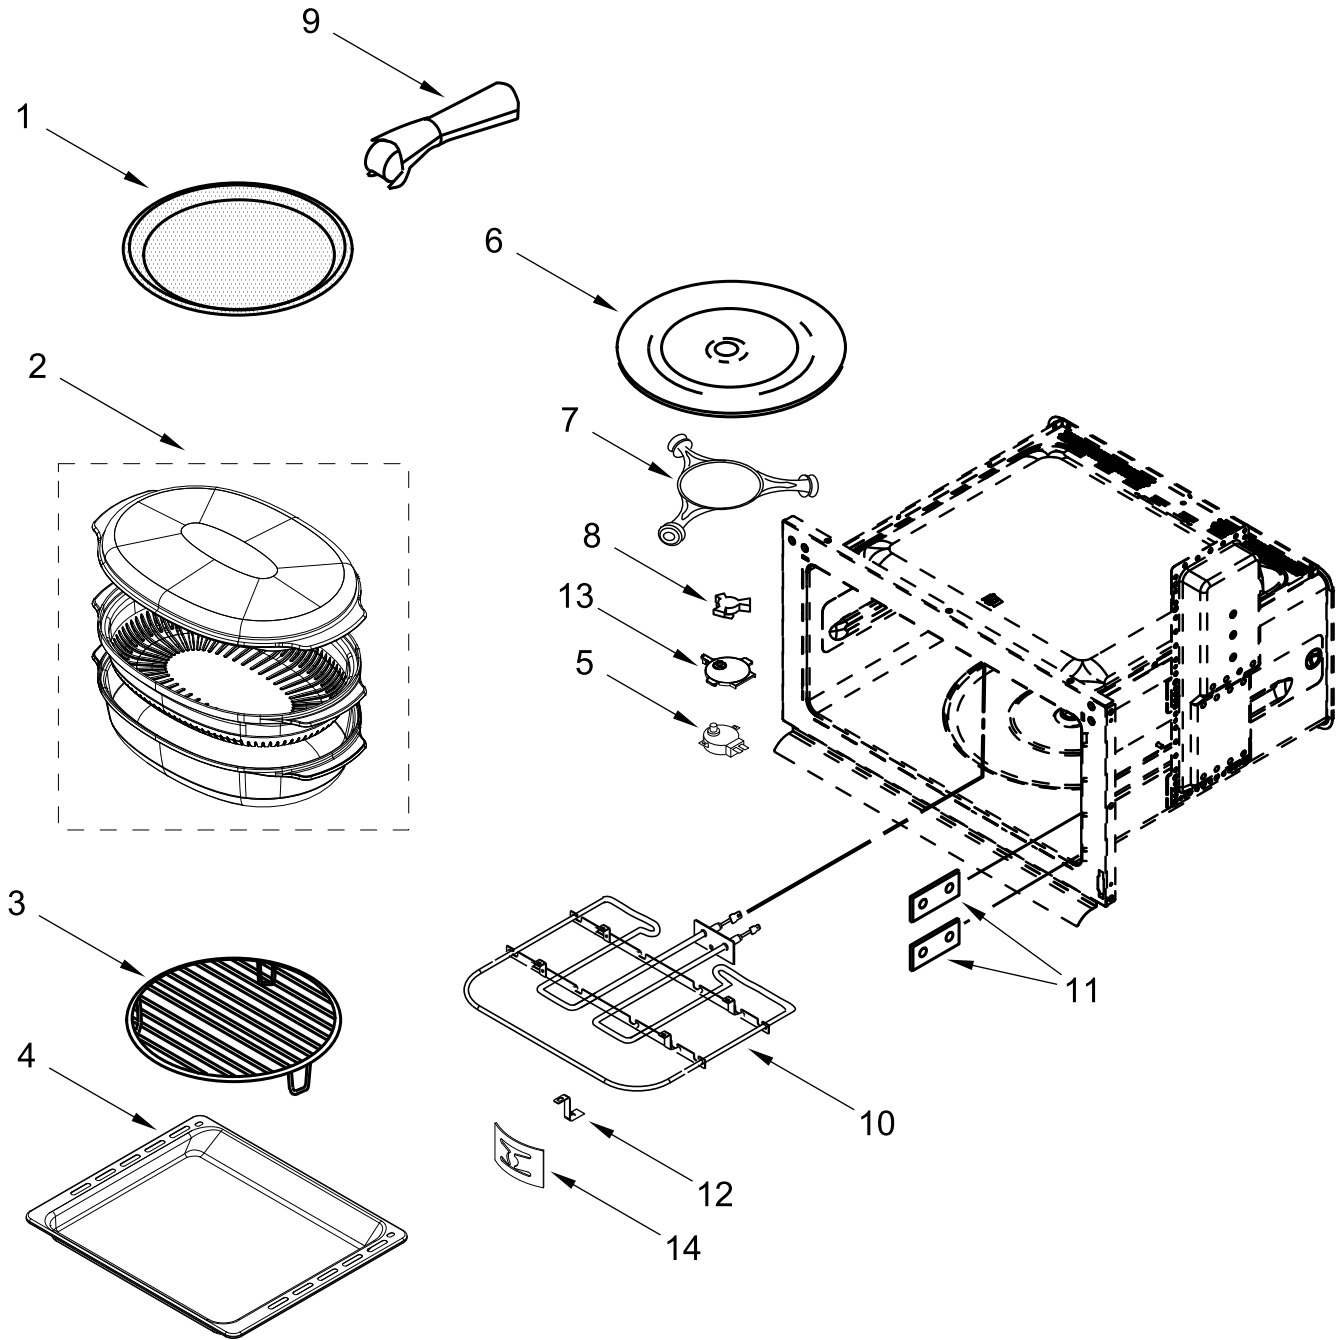

INTERNAL MICROWAVE PARTS

INTERNAL MICROWAVE PARTS

<u>Illus.</u> <u>No.</u>	<u>Part No.</u>	<u>Description</u>	<u>Illus.</u> <u>No.</u>	<u>Part No.</u>	<u>Description</u>	<u>Illus.</u> <u>No.</u>	<u>Part No.</u>	<u>Description</u>
1	461968977491	Plate, Crisp	7	W10367316	Ring, Turntable	13	461967753742	Adapter, Turntable Motor
2	W10796139	Steamer	8	W10545578	Drive, Turntable	14	252262898008	Support, Spring Lock Grill
3	W10748279	Rack, Low Convection	9	461968929542	Handle, Pan			
4	W10750839	Plate, Baking	10	W10387651	Element, Grill			
5	461967848971	Motor, Turntable	11	461967451001	Plate, Cover			
6	W11340343	Turntable	12	461967753871	Support, Element