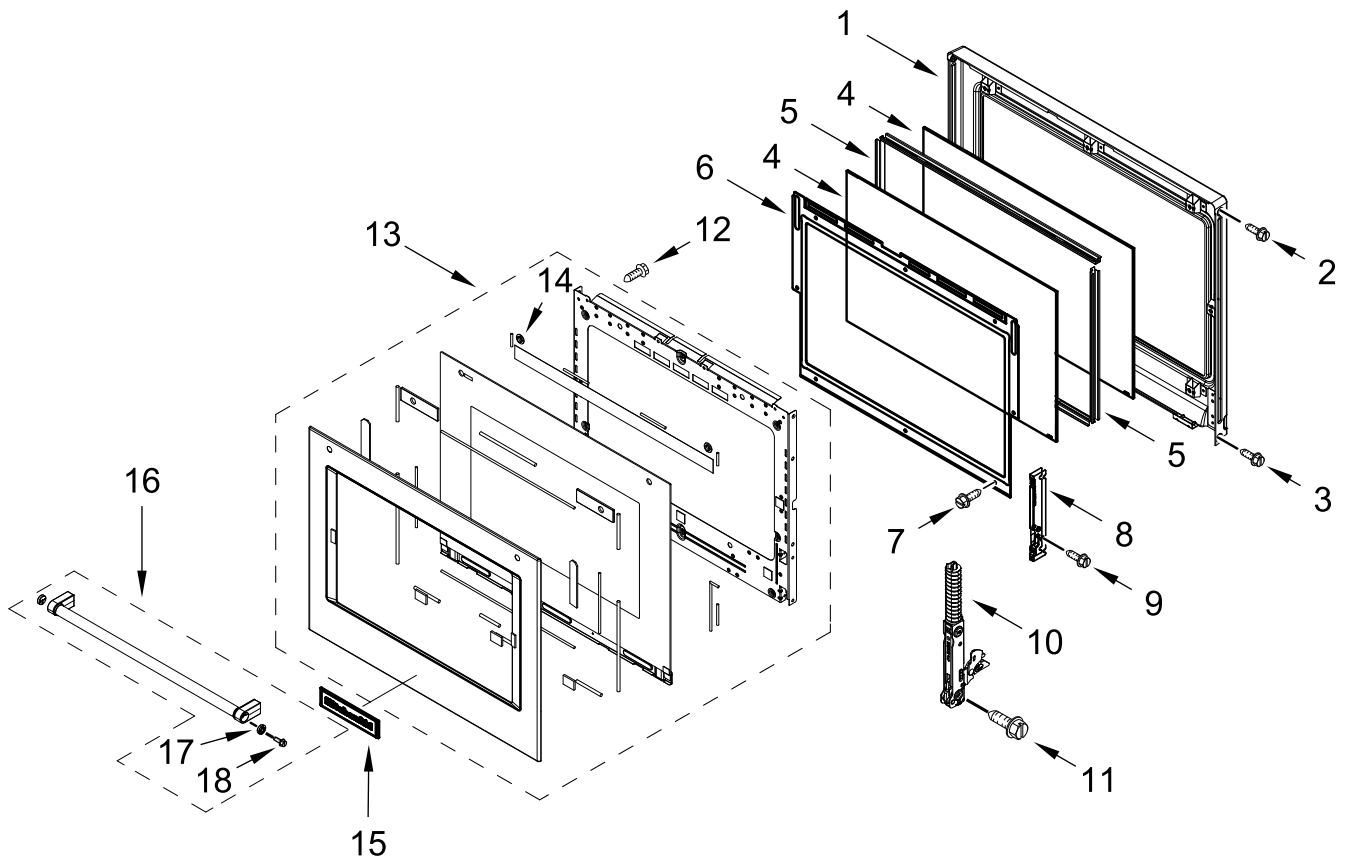

OVEN DOOR PARTS

OVEN DOOR PARTS

<u>Illus.</u> <u>No.</u>	<u>Part No.</u>	<u>Description</u>	<u>Illus.</u> <u>No.</u>	<u>Part No.</u>	<u>Description</u>	<u>Illus.</u> <u>No.</u>	<u>Part No.</u>	<u>Description</u>
1	W11302587	Liner Assembly	9	W10254050	Screw	16		Handle Assembly
2	7101P375-60	Screw	10	W11633413	Hinge, Door (Left)		W11241572	Stainless
3	W11290045	Screw		W11633414	Hinge, Door (Right)	17	W10551026	Medallion, Handle
4	W10618107	Glass, Inner		3196183	Screw	18	W10656499	Screw
5	W11302730	Spacer, Air Divider	11		Screw			
6	W11174095	Retainer, Air Divider Glass	12	W11317731	Screw (Black)			
7	7101P426-60	Screw	13		Door Assembly			
8	W11239070	Receiver, Hinge (Left)		W11264076	White			
	W11239072	Receiver, Hinge (Right)		W11295957	Stainless			
				W11295959	Black Stainless			
			14	W10319024	Washer, Door			
			15	W10518672	Badge