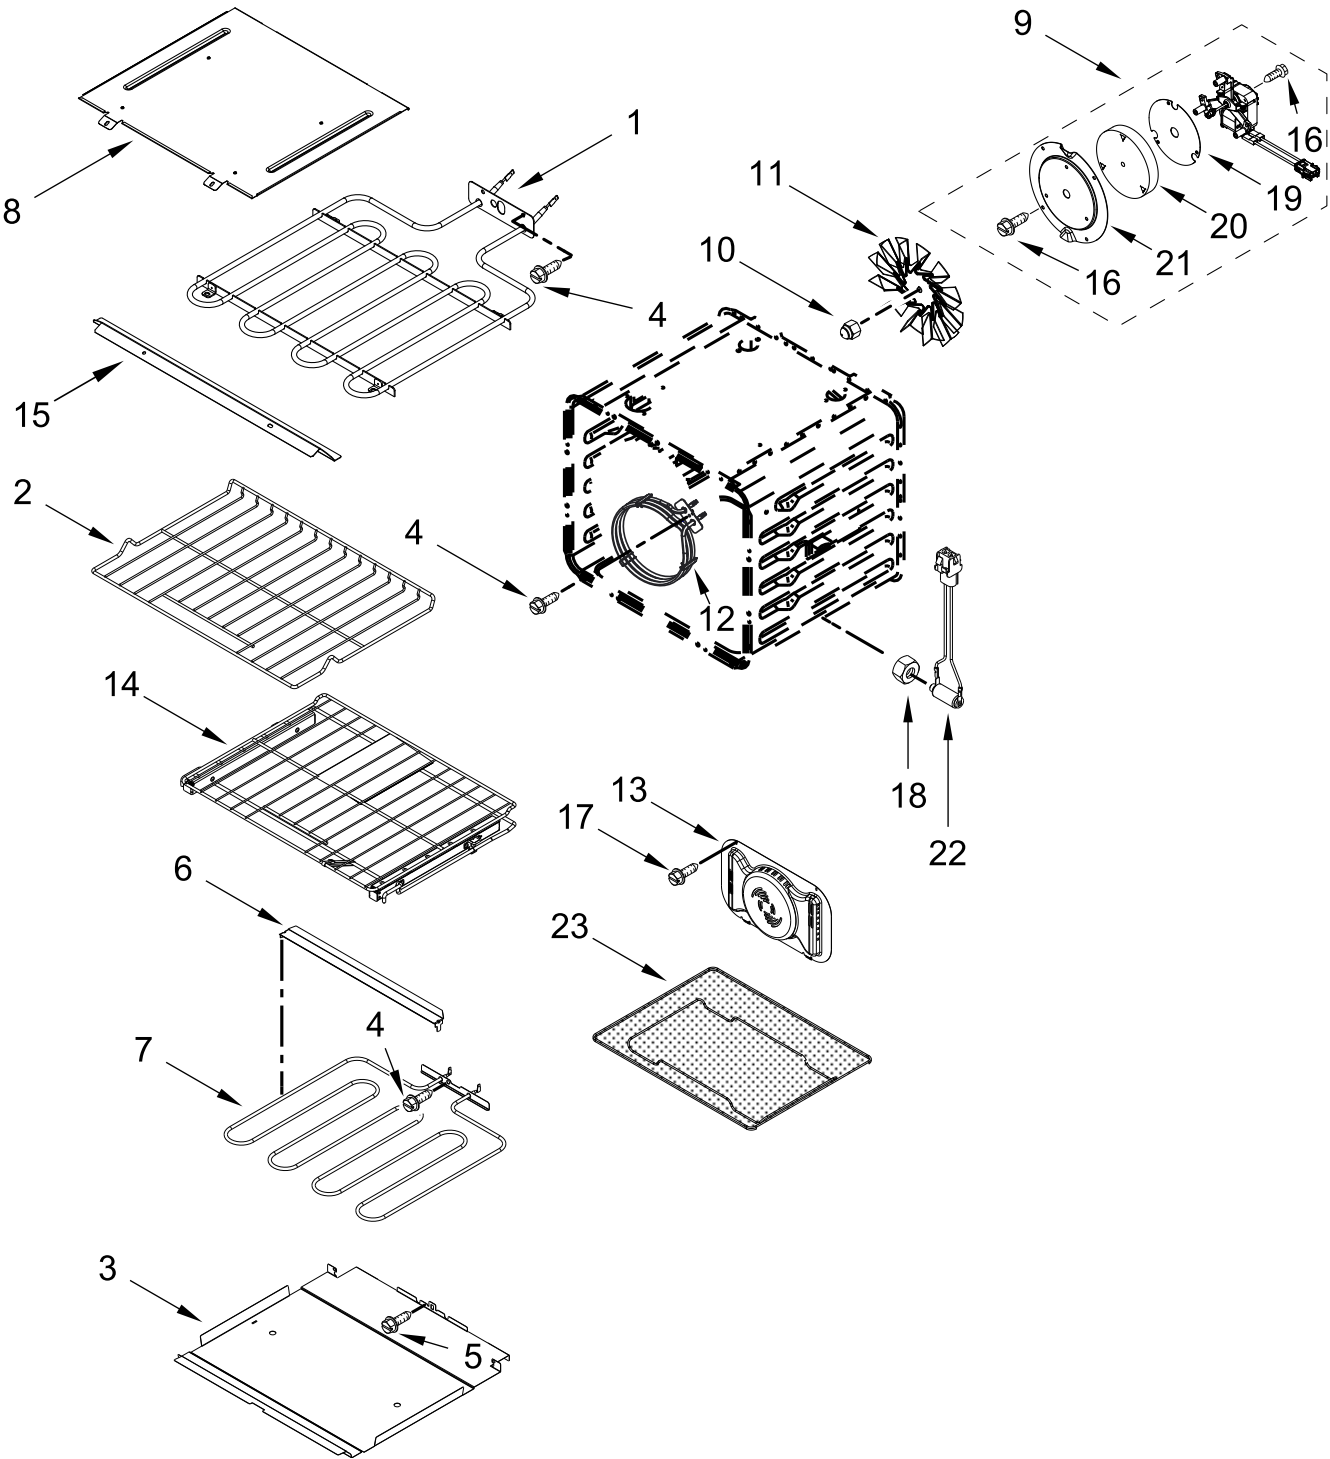

INTERNAL OVEN PARTS

INTERNAL OVEN PARTS

<u>Illus.</u> <u>No.</u>	<u>Part No.</u>	<u>Description</u>	<u>Illus.</u> <u>No.</u>	<u>Part No.</u>	<u>Description</u>	<u>Illus.</u> <u>No.</u>	<u>Part No.</u>	<u>Description</u>
1	W11238159	Element, Broil	11	W11425715	Blade, Fan	20	W11251716	Insulation, Convect Motor
2	W10554526	Rack, Oven	12	W10546519	Element, Convection	21	W11398057	Cover, Convect Plate
3	W10318198	Tray, Hidden Bake	13	W10819989	Baffle, Bow Tie	22	W11252826	Jack, Meat Probe
4	7101P434-60	Screw		W10918895	Baffle, Bow Tie (For Black Stainless Models)	23	W11661815	Basket, Airfry
5	7101P426-60	Screw						
6	W10282957	Crossbar, Hidden Bake Tray	14	W10554531	Rack, Sliding			
7	W11292248	Element, Bake	15	W10588737	Shield, Broil Front			
8	W11235537	Reflector, Broil	16	W10720084	Screw			
9	W11398058	Convect Motor Assembly	17	W10906658	Screw			
10	W11433702	Nut, Acorn (LH)	18	W11033111	Nut, Locking			
			19	W11251715	Plate, Convect Motor