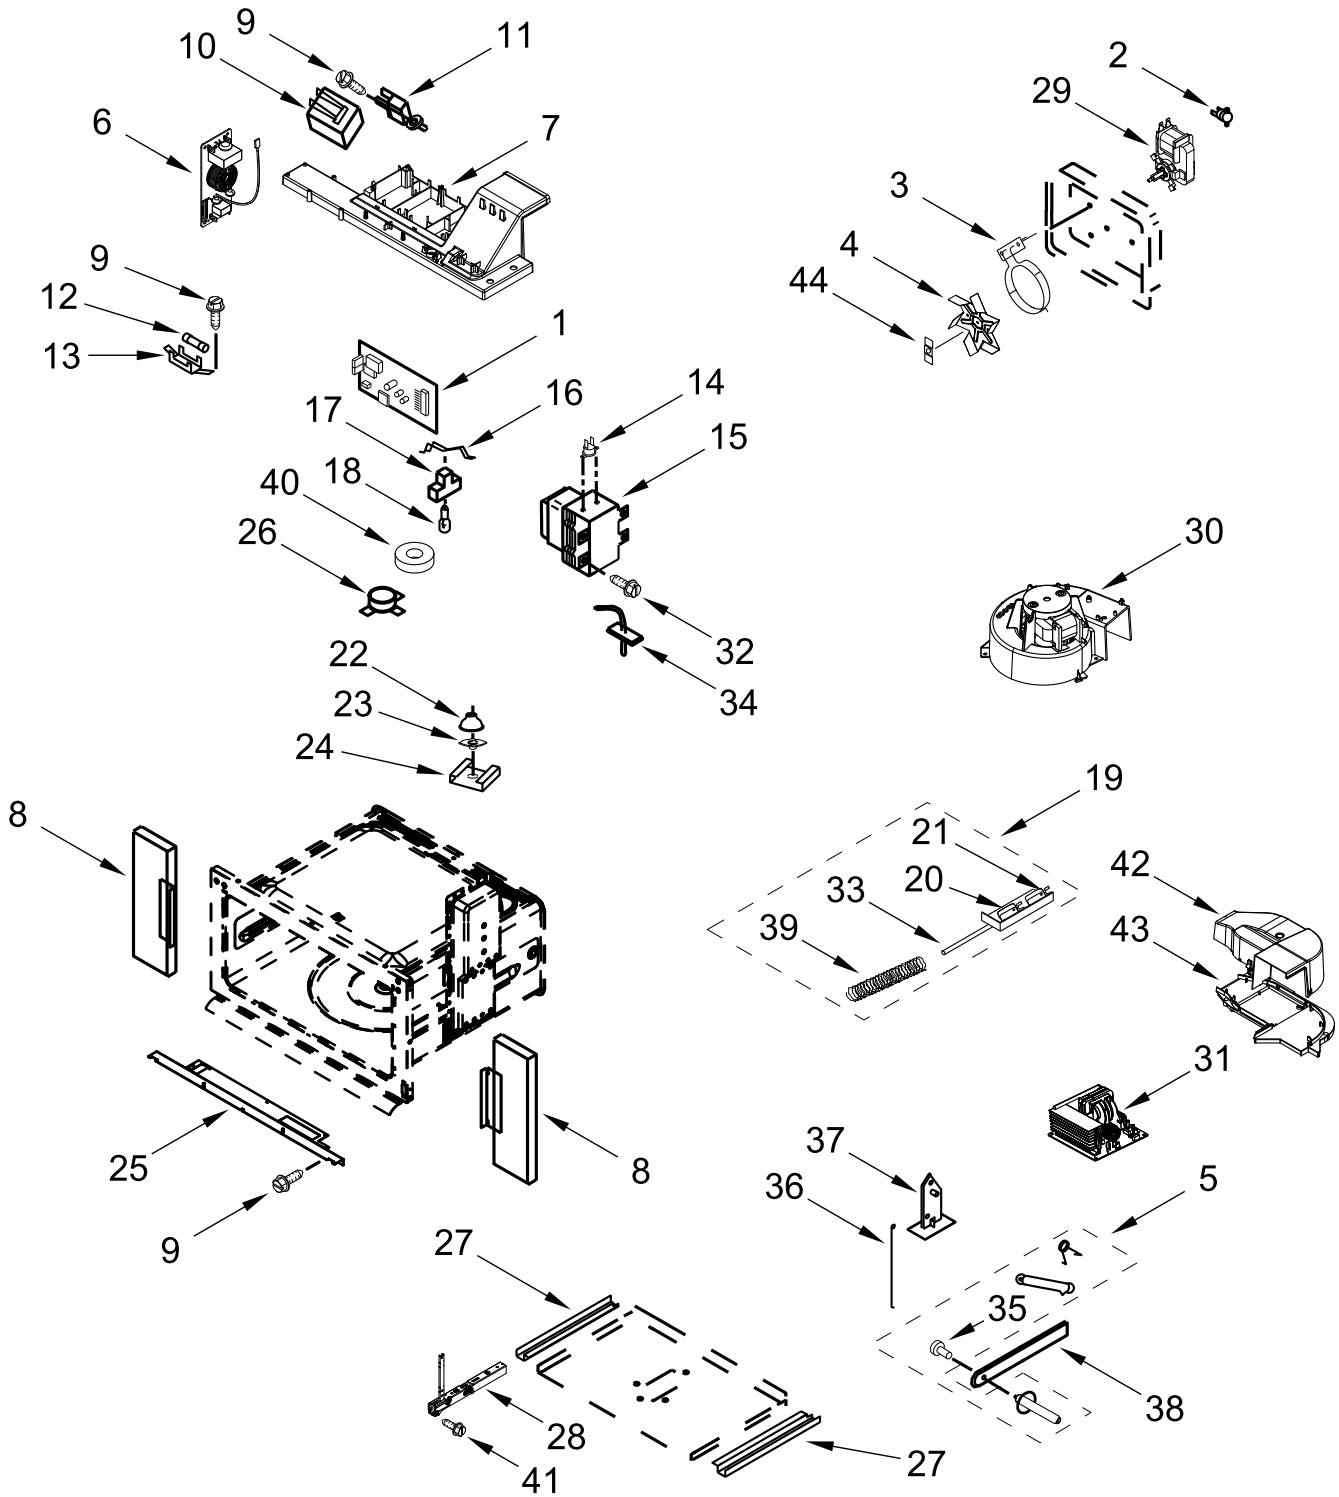

CABINET AND STIRRER PARTS

CABINET AND STIRRER PARTS

<u>Illus.</u> <u>No.</u>	<u>Part No.</u>	<u>Description</u>	<u>Illus.</u> <u>No.</u>	<u>Part No.</u>	<u>Description</u>	<u>Illus.</u> <u>No.</u>	<u>Part No.</u>	<u>Description</u>
1	W11289998	Manager, Appliance	16	W10465869	Spring, Lamp	35	461967510191	Bushing
2	423107845441	Sensor, Convection	17	W10490593	Holder, Lamp	36	461967570351	Spring, Torsion
3	461967848711	Heater, Convection Element	18	W10795595	Lamp, Halogen	37	461967750494	Support
4	W11453899	Blade, Fan	19	W11555168	Harness, Interlock	38	W11213889	Arm, Sliding
5	W10128850	Assembly, Sliding Arm	20	461967848881	Switch	39	423107570871	Spring, Release Rod
6	W11505129	Filter, Noise	21	W10876593	Holder, Switch	40	W10769147	Sealing, Lamp
7	461967754821	Duct, Magnetron	22	423107022541	Reflector	41	461967825781	Screw (Shoulder)
8	461967017491	Trim, Side (Left)	23	423107720491	Lens, Lamp	42	W11591019	Housing, Upper Inverter
	461967017481	Trim, Side (Right)	24	W11440819	Clip, Spring	43	W11591018	Housing, Lower Inverter
9	461967825321	Screw	25	W11334716	Vent, Top Microwave	44	W10120233	Nut, Speed
10	461967848621	Transformer, Light (20V)	26	W10460457	Sensor, Humidity			MISCELLANEOUS PARTS
11	461967842541	Thermoactuator	27	461967008461	Support, Bottom		W11454022	Harness, Fan and Turntable
12	241908600053	Fuse	28	W11681075	Hinge, Door		W11539527	Jumper Harness, Communication
13	4375231	Block, Fuse	29	W11233698	Motor, Convection Fan		W11539494	Harness, Inverter
14	461967846741	Thermostat, Magnetron	30	W11131760	Cooling Fan Assembly			
15	W11504545	Magnetron	31	W11504539	Inverter			
			32	461967825971	Screw			
			33	461967750464	Rod, Push			
			34	241960100002	Sensor, Temperature