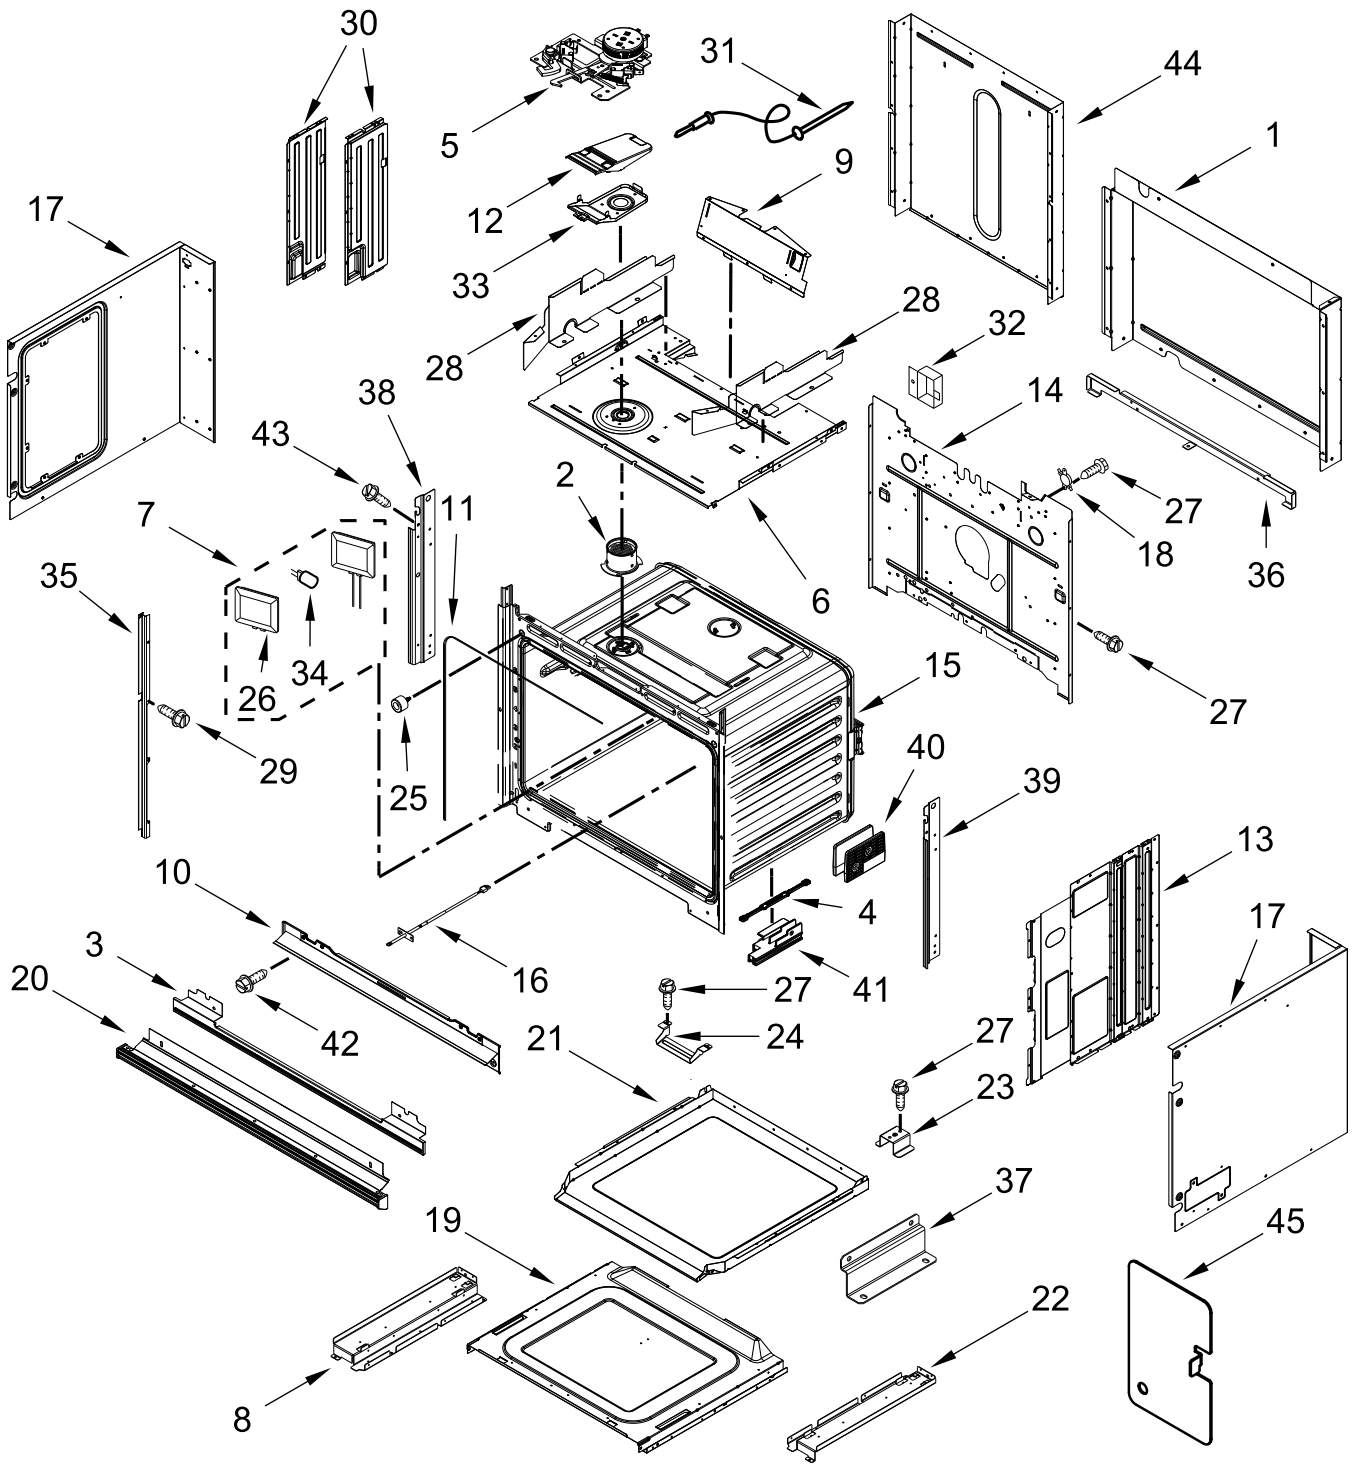

OVEN PARTS

OVEN PARTS

<u>Illus.</u> <u>No.</u>	<u>Part No.</u>	<u>Description</u>	<u>Illus.</u> <u>No.</u>	<u>Part No.</u>	<u>Description</u>	<u>Illus.</u> <u>No.</u>	<u>Part No.</u>	<u>Description</u>
1	W11171004	Cover, Combo Chassis Back Duct	20		Assembly, Bottom Vent	34	W10472384	Bulb, Light
2	W11085298	Tube, Vent		W11467336	Black	35		Trim, Side
3		Trim, Bottom Vent			(Used in White and Black Stainless Models)		W11235457	Black (Left)
	W11624689	Black					W11235458	Black (Right)
4	W11558603	Spacer, Base		W11467754	Stainless	36	W10283022	Support, Crossbar
5	W11655005	Latch, Motorized	21	W11244446	Duct, Bottom Chassis	37	W10283024	Side, Bracket
6	W11168071	Top, Chassis	22	W10283021	Support, Base (Right)	38	W11627410	Siderail, Combo (Left)
7	W11205574	Assembly, Oven Light	23	W11135135	Support, Air Channel	39	W11627411	Siderail, Combo (Right)
8	W10283020	Support, Base (Left)	24	W11390667	Spacer, Chassis Bottom Duct	40	W11245118	Foot, Base
9	W10904163	Deflector, Blower				41	W11245114	Foot, Chassis (Left)
10	W11518347	Vent, Combo Center	25	W11166315	Bumper and Screw		W11245116	Foot, Chassis (Right)
11	W11608108	Gasket	26	W10472386	Lens, Light	42	W11249635	Screw
12	W11256424	Cover, Vent Exhaust	27	7101P426-60	Screw	43	7101P633-60	Screw (Black)
13	W11165274	Side, Chassis	28	W11186391	Deflector, Chassis (Left)	44	W11134657	Duct, Lower Chassis Back
14	W11223327	Back, Chassis		W11186398	Deflector, Chassis (Right)	45	W11533682	Cover, WIFI
15		Liner, Oven (Not Serviceable)						FOLLOWING PARTS NOT ILLUSTRATED
16	W11346074	Probe, Sensor	29	W11404000	Screw		W11188284	Insulation, Wrap
17	W11171909	Side, Combo Chassis (Left)	30	W11167419	Cover, Suction (Left)		W11234758	Insulation, Cavity
	W11171919	Side, Combo Chassis (Right)		W11186675	Cover, Suction (Right)			
18	4449751	Thermostat (TOD)	31	9755542	Probe, Temperature			
19	W11135103	Base, Chassis	32	8285593	Cover, Connector			
			33	W11256423	Base, Vent Exhaust