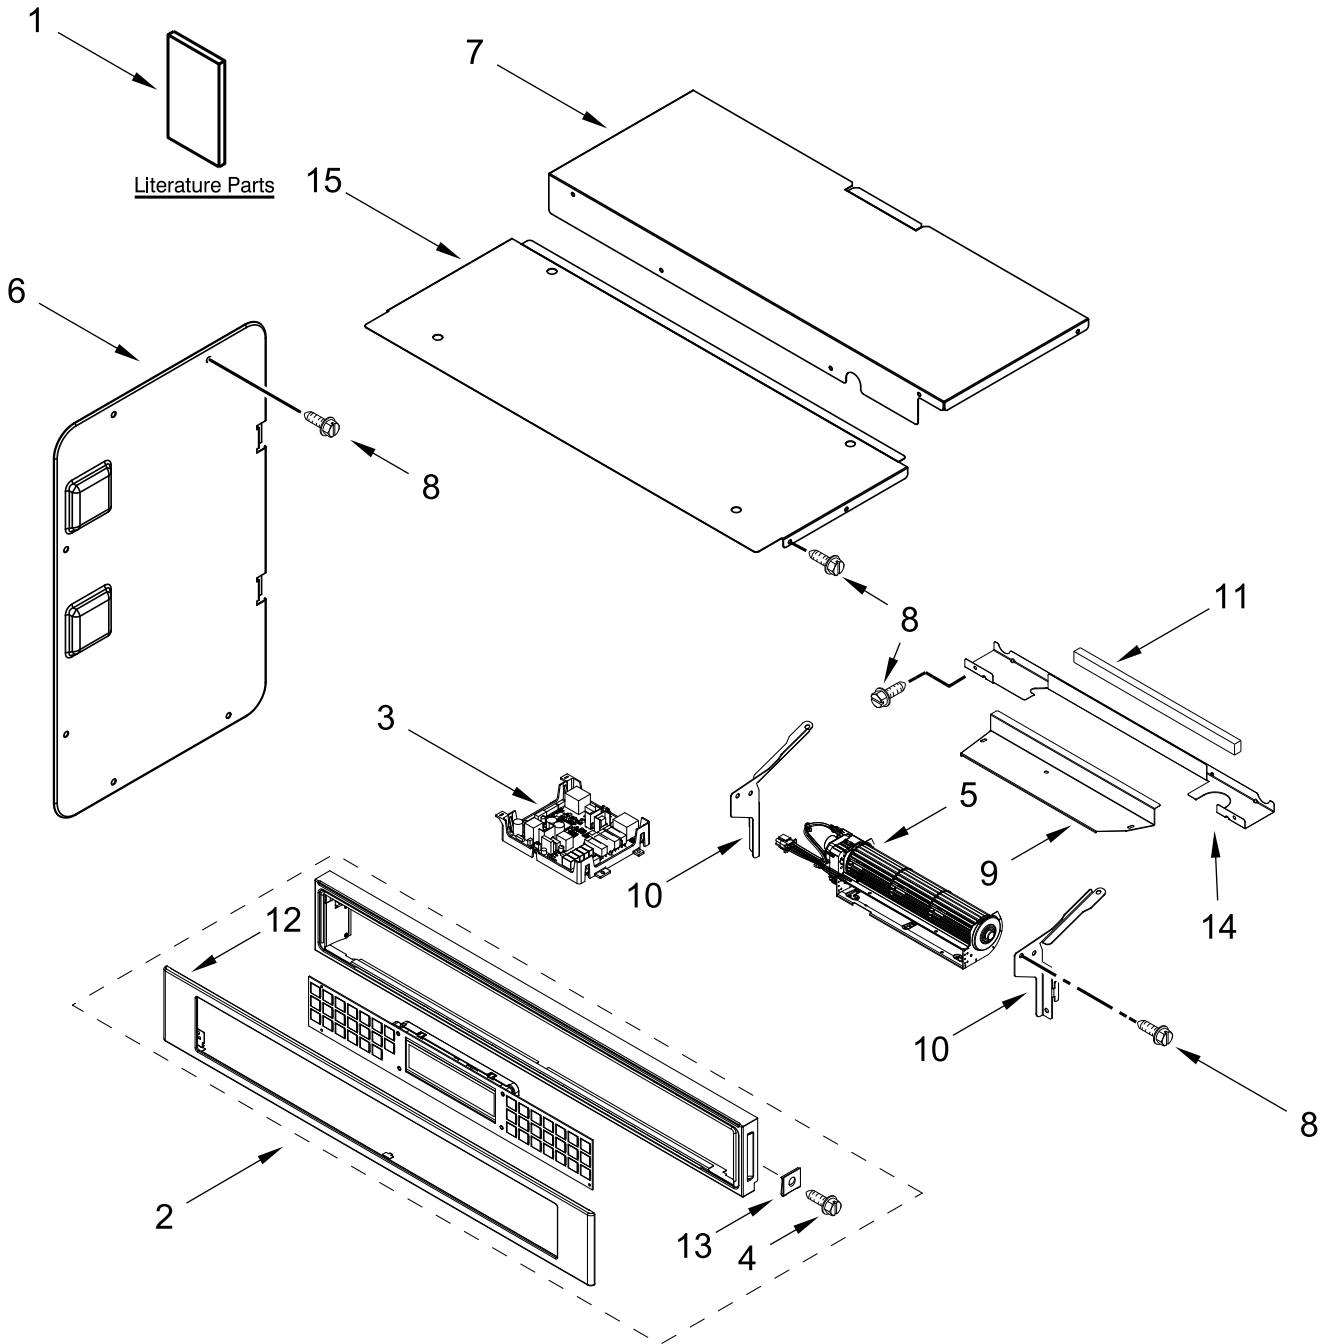

CONTROL PANEL PARTS