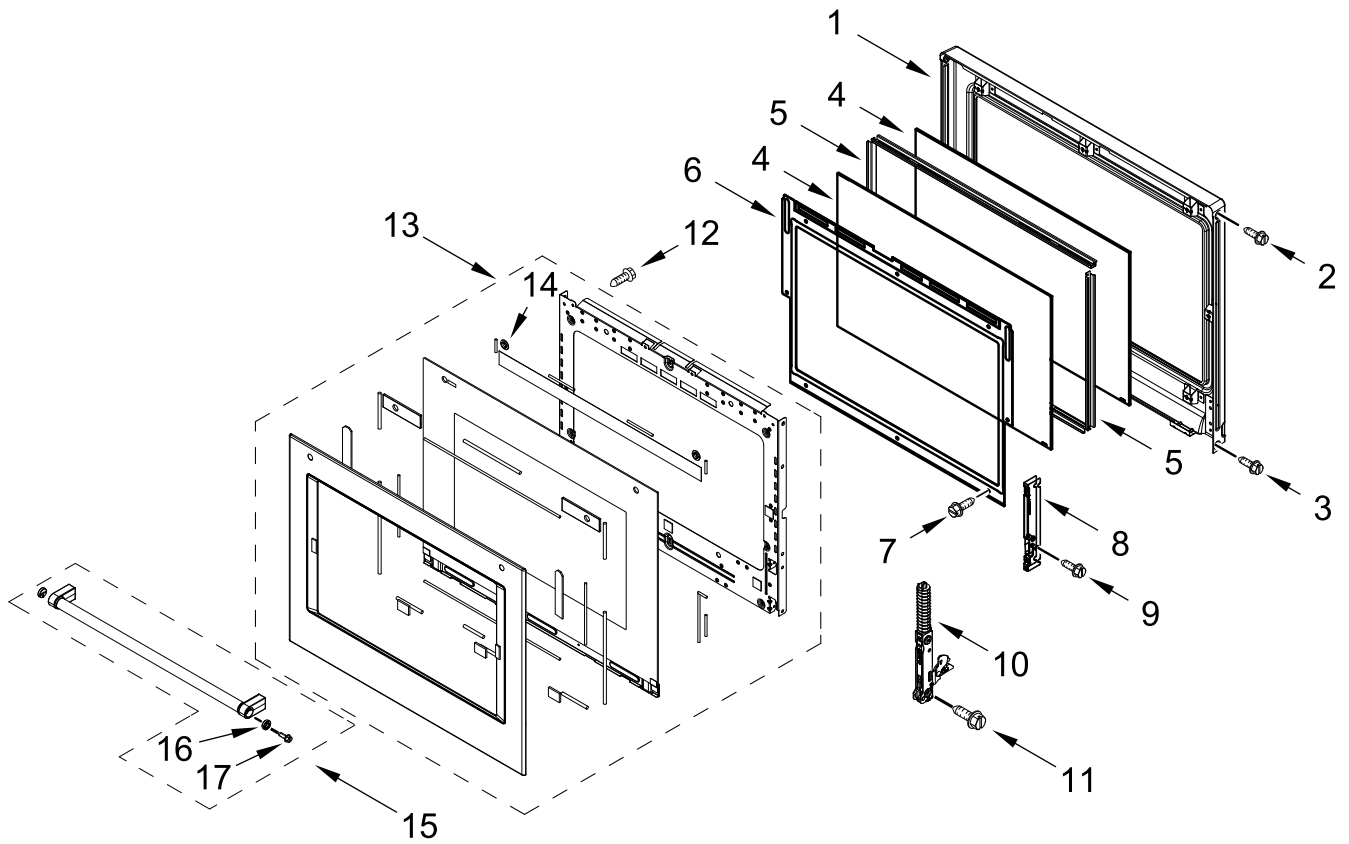

UPPER OVEN DOOR PARTS

UPPER OVEN DOOR PARTS

<u>Illus.</u> <u>No.</u>	<u>Part No.</u>	<u>Description</u>	<u>Illus.</u> <u>No.</u>	<u>Part No.</u>	<u>Description</u>	<u>Illus.</u> <u>No.</u>	<u>Part No.</u>	<u>Description</u>
1	W11302587	Liner Assembly	9	W10254050	Screw	14	W10319024	Washer, Door
2	7101P375-60	Screw	10	W11633413	Hinge, Door (Left)	15		Handle Assembly
3	W11290045	Screw		W11633414	Hinge, Door (Right)		W11241572	Stainless
4	W10618107	Glass, Inner	11	3196183	Screw	16	W10551026	Medallion, Handle
5	W11302730	Spacer, Air Divider	12	W11317731	Screw (Black)	17	W10656499	Screw
6	W11174095	Retainer, Air Divider Glass	13		Door Assembly			
7	7101P426-60	Screw		W11264076	White			
8	W11100732	Receiver, Hinge		W11295957	Stainless			
				W11295959	Black Stainless