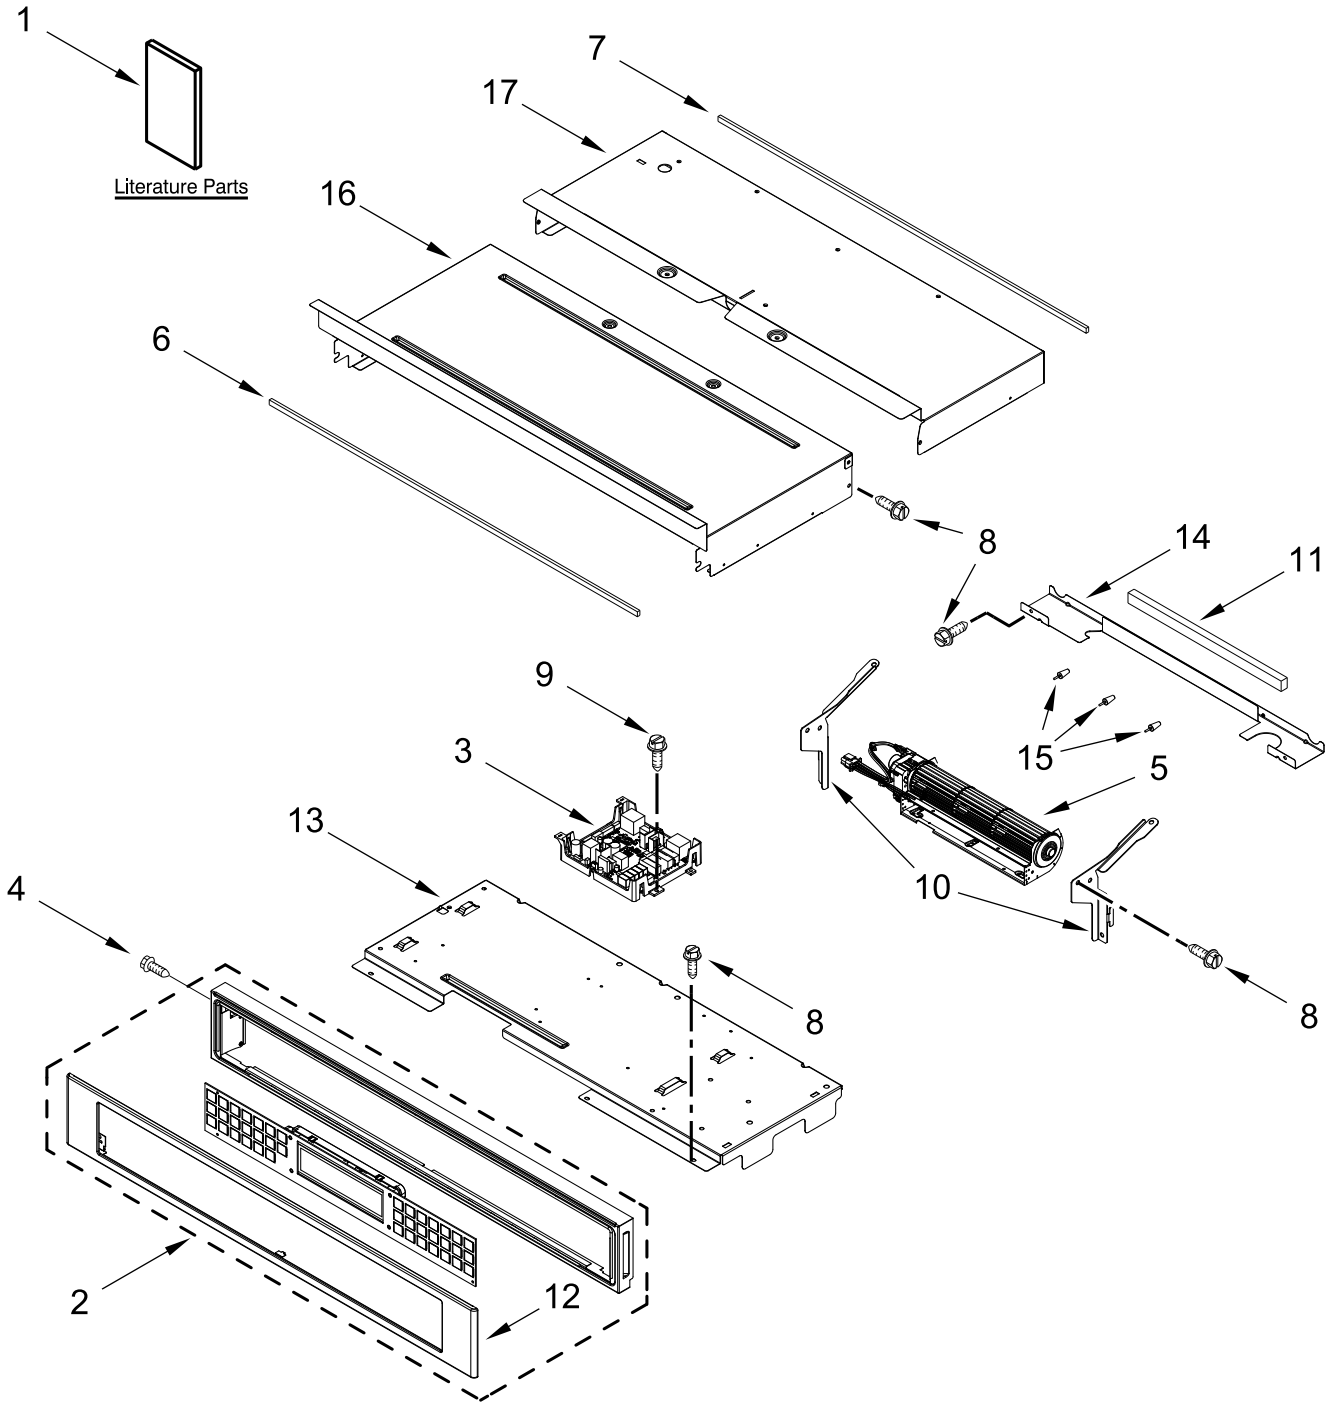

# CONTROL PANEL PARTS

# CONTROL PANEL PARTS

<u>Illus. No.</u>	<u>Part No.</u>	<u>Description</u>	<u>Illus. No.</u>	<u>Part No.</u>	<u>Description</u>	<u>Illus. No.</u>	<u>Part No.</u>	<u>Description</u>
1		Literature Parts	4	W11339492	Screw (Black)	16	W11244445	Cover, 30 IN Chassis Top Front
	W11656312	Owner's Manual	5	W11397930	Blower			
	W11618058	Quick Start Guide	6	W11162063	Gasket, Rubber	17	W11223325	Cover, 30 IN Chassis Top Back
	W11479717	Wiring Diagram	7	W10728475	Gasket, Rubber			
	W11340883	Tech Manual	8	7101P426-60	Screw			FOLLOWING PARTS NOT ILLUSTRATED
2		Assembly, Control Panel (Includes Overlay)	9	7101P434-60	Screw			
	W11640533	White	10	W10655463	Bracket, Blower (Left)	W11245674		Harness, Main
	W11640534	Stainless		W10655462	Bracket, Blower (Right)	W11256625		Harness, Signal
	W11640549	Black Stainless	11	4451758	Block, Foam	W11264646		Harness, Door Latch
3	W11249218	Appliance Manager, Copernicus (Upper)	12		Skin, Control Panel	W10562910		Harness, EOL
	W11249217	Appliance Manager, Copernicus (Without Power Supply) (Lower)		W10588746	White	4450800		Screw, Grounding
				W10588740	Stainless	313438		Clip, Harness
				W10776407	Black Stainless	W11132988		Strap, Lead Ground
			13	W11179509	Tray, Electronic	4448664		Clamp, Conduit
			14	W11166802	Divider, Chassis Back	W10655464		Bracket, Harness
			15	W10351295	Bumper	W11394923		Bag, Hardware