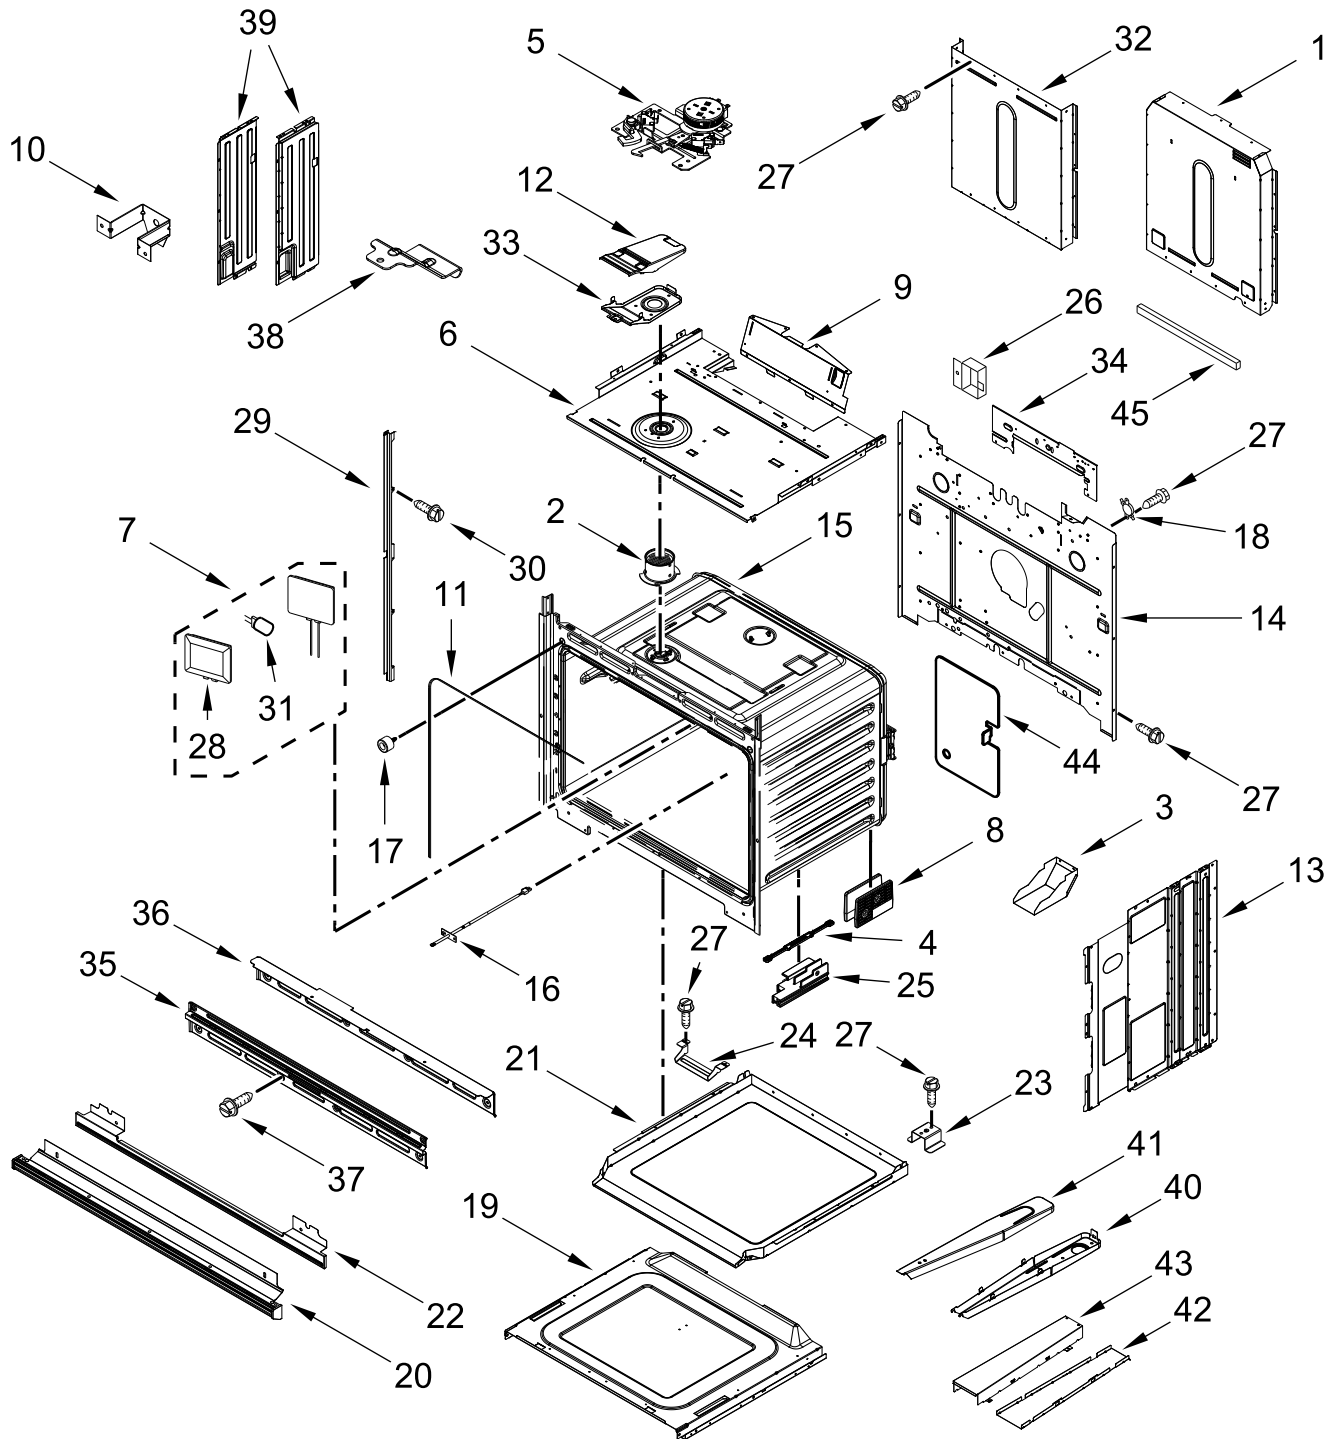

OVEN PARTS

OVEN PARTS

<u>Illus.</u> <u>No.</u>	<u>Part No.</u>	<u>Description</u>	<u>Illus.</u> <u>No.</u>	<u>Part No.</u>	<u>Description</u>	<u>Illus.</u> <u>No.</u>	<u>Part No.</u>	<u>Description</u>
1	W11165250	Duct, Chassis Back (Upper)	20		Assembly, Bottom Vent	33	W11256423	Base, Vent Exhaust
2	W11085298	Tube, Vent		W11467336	Black (Used in White and Black Stainless Models)	34	W11186652	Bracket, U-Shape
3	W11256432	Deflector, Lower Back Exhaust				35	W11235482	Vent, Center 30"
4	W11558603	Spacer, Base		W11467754	Stainless	36	W11334857	Vent, Top 30 IN
5	W11655005	Latch, Motorized	21	W11244446	Duct, Bottom Chassis	37	W11249635	Screw
6	W11168071	Top, Chassis	22		Trim, Bottom Vent	38	W11342780	Bracket, Top Front
7	W11205574	Assembly, Oven Light				39	W11167419	Cover, Suction (Left)
8	W11245118	Foot, Base		W11624689	Black		W11186675	Cover, Suction (Right)
9	W10904163	Deflector, Blower	23	W11135135	Support, Air Channel	40	W11256420	Base, Top Back Exhaust
10	W11344645	Hat Bracket, Vent	24	W11390667	Spacer, Chassis Bottom Duct	41	W11256421	Cover, Top Back Exhaust
11	W11608108	Gasket	25	W11245114	Foot, Chassis (Left)	42	W11256430	Base, Lower Back Exhaust
12	W11256424	Cover, Vent Exhaust		W11245116	Foot, Chassis (Right)	43	W11256431	Cover, Lower Back Exhaust
13	W11165274	Side, Chassis	26	8285593	Cover, Connector	44	W11533682	Cover, WIFI
14	W11223327	Back, Chassis	27	7101P426-60	Screw	45	W11211345	Foam, U-Bracket
15		Liner, Oven (Not Serviceable)	28	W10472386	Lens, Light			FOLLOWING PARTS NOT ILLUSTRATED
16	W11346074	Probe, Sensor	29	W11235460	Cover, Side Trim (Left)			
17	W11166315	Bumper and Screw		W11235461	Cover, Side Trim (Right)		W11188284	Insulation, Wrap
18	4449751	Thermostat (TOD)					W11234758	Insulation, Cavity
19	W11135103	Base, Chassis	30	W11404000	Screw			
			31	W10472384	Bulb, Light			
			32	W11134657	Duct, Lower Chassis Back