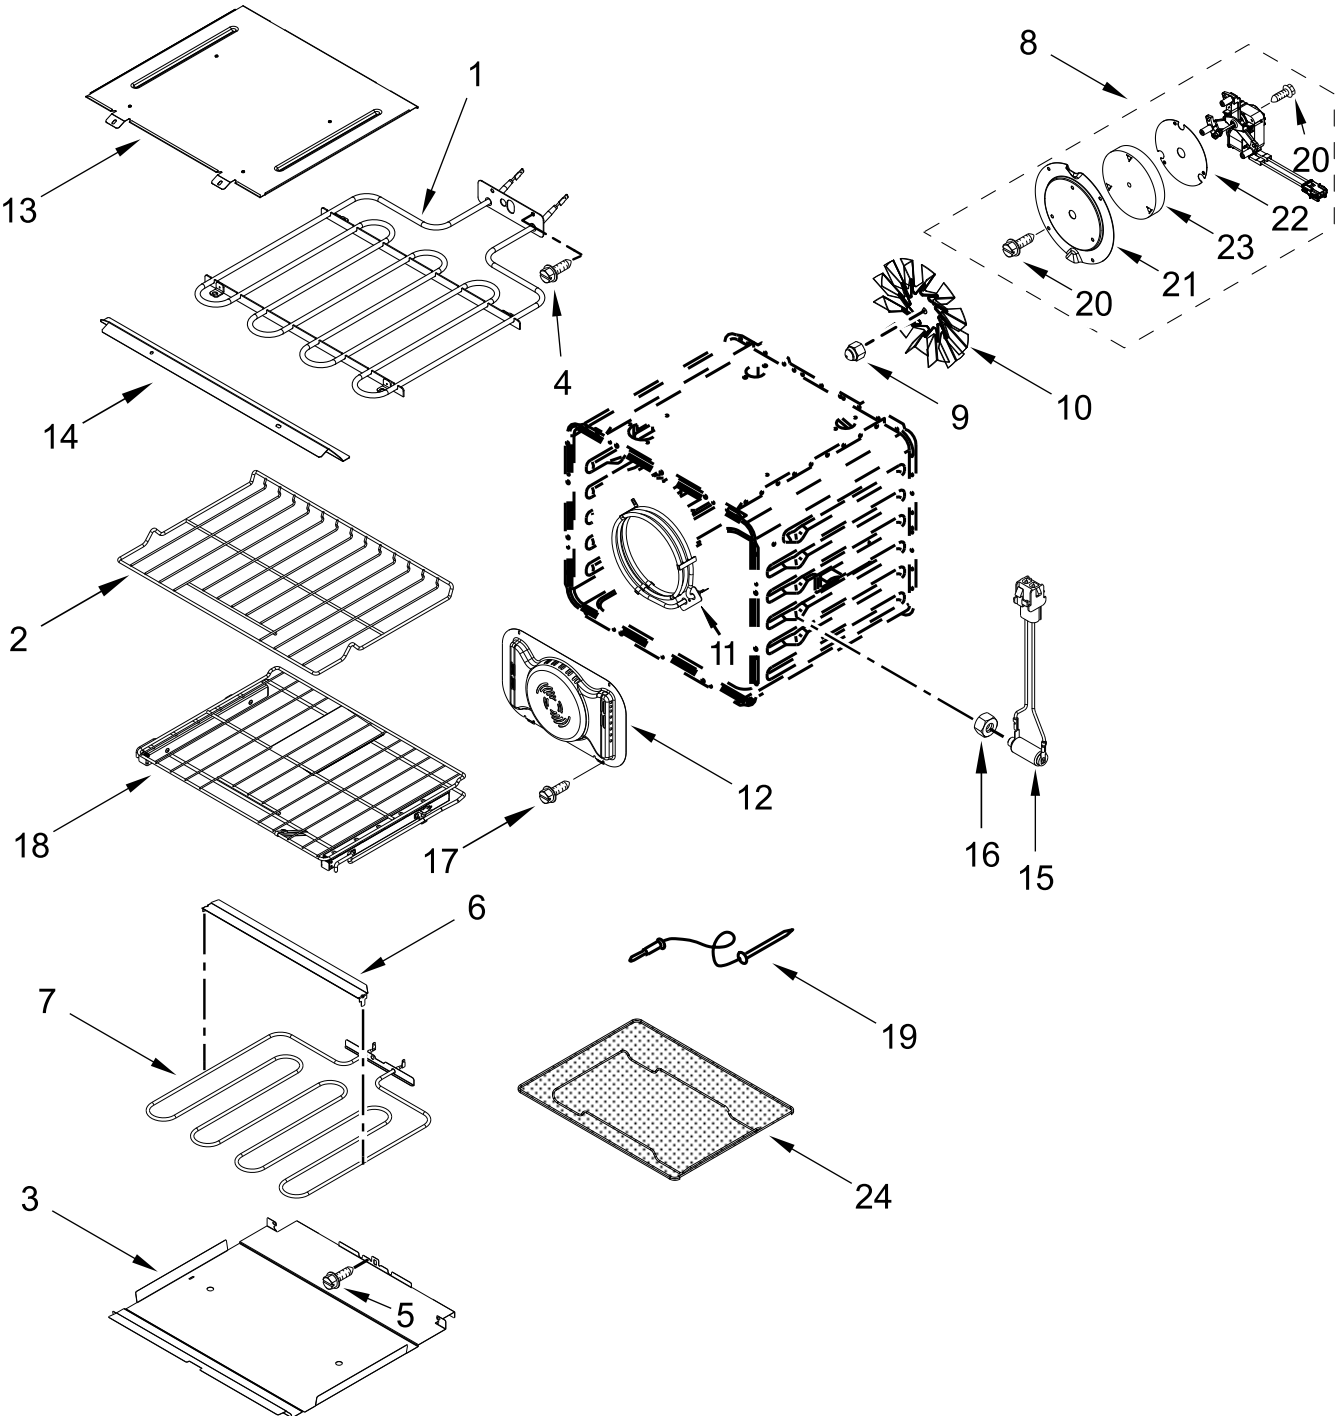

INTERNAL OVEN PARTS

INTERNAL OVEN PARTS

<u>Illus.</u> <u>No.</u>	<u>Part No.</u>	<u>Description</u>	<u>Illus.</u> <u>No.</u>	<u>Part No.</u>	<u>Description</u>	<u>Illus.</u> <u>No.</u>	<u>Part No.</u>	<u>Description</u>
1	W11238159	Element, Broil	10	W11425715	Blade, Fan	18	W10554531	Rack, Sliding
2	W10554526	Rack, Oven	11	W10546519	Element, Convection	19	9755542	Probe, Temperature
3	W10318198	Tray, Hidden Bake	12	W10819989	Baffle, Bow Tie	20	W10720084	Screw
4	7101P434-60	Screw		W10918895	Baffle, Bow Tie	21	W11398057	Cover, Convect Plate
5	7101P426-60	Screw			(For Black Stainless Models)	22	W11251715	Plate, Convect Motor
6	W10282957	Crossbar, Hidden Bake Tray	13	W11235537	Reflector, Broil	23	W11251716	Insulation, Convect Motor
7	W11292248	Element, Bake	14	W10588737	Shield, Broil Front	24	W11661815	Basket, Airfry
8	W11398058	Convect Motor Assembly	15	W11252826	Jack, Meat Probe			
9	W11433702	Nut, Acorn (LH)	16	W11033111	Nut, Locking			
			17	W10906658	Screw