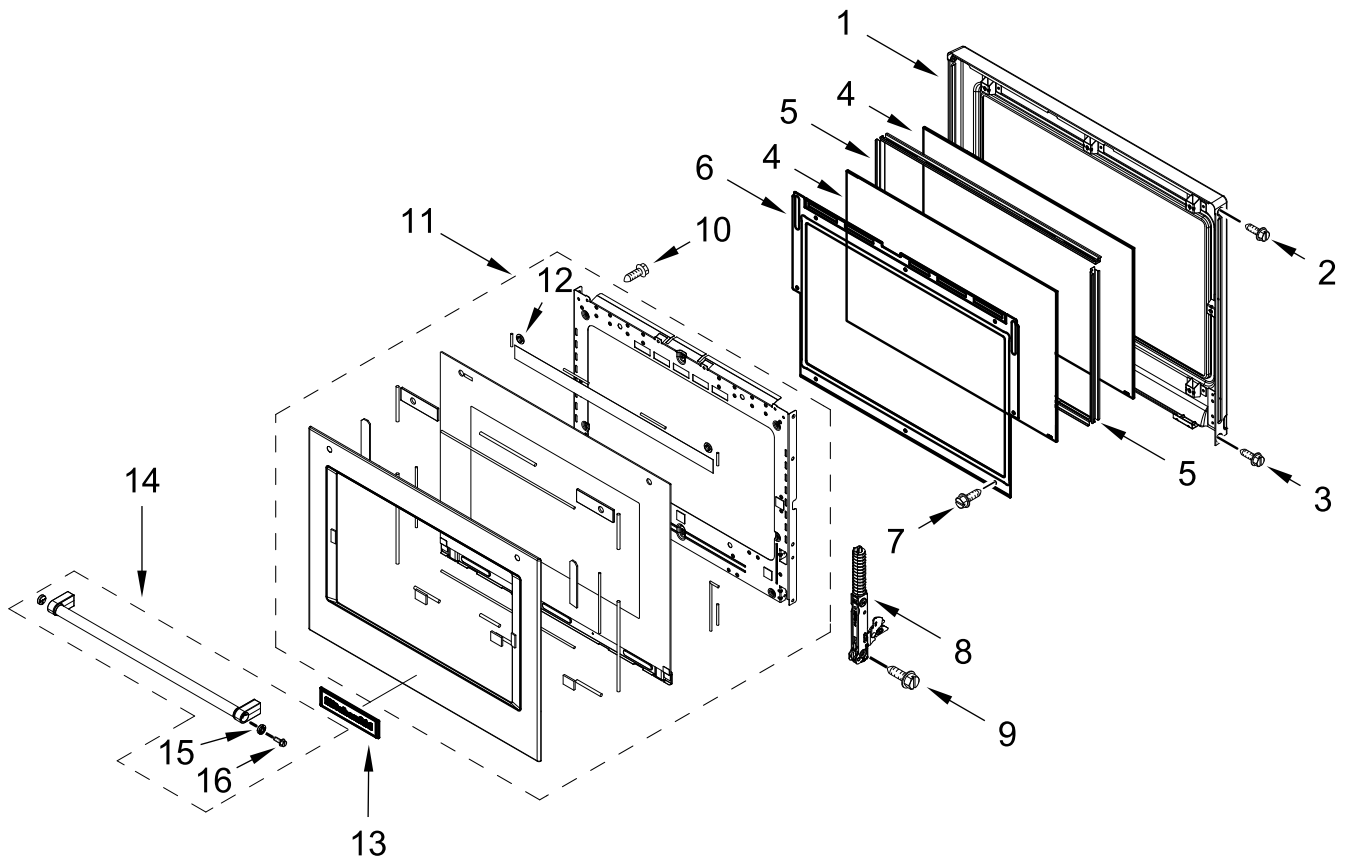

OVEN DOOR PARTS

OVEN DOOR PARTS

<u>Illus. No.</u>	<u>Part No.</u>	<u>Description</u>	<u>Illus. No.</u>	<u>Part No.</u>	<u>Description</u>	<u>Illus. No.</u>	<u>Part No.</u>	<u>Description</u>
1	W11302593	Liner Assembly	8	W11633416	Hinge, Door (Left)	13	W10518672	Badge
2	7101P375-60	Screw		W11633417	Hinge, Door (Right)	14		Handle Assembly
3	W11290045	Screw	9	3196183	Screw		W11241574	Stainless
4	W10618123	Glass, Inner	10	W11317731	Screw (Black)	15	W10551026	Medallion, Handle
5	W11302731	Spacer, Air Divider	11		Door Assembly	16	W10656499	Screw
6	W11204277	Retainer, Air Divider Glass		W11295967	Stainless			
				W11295968	Black Stainless			
7	7101P426-60	Screw	12	W10319024	Washer, Door