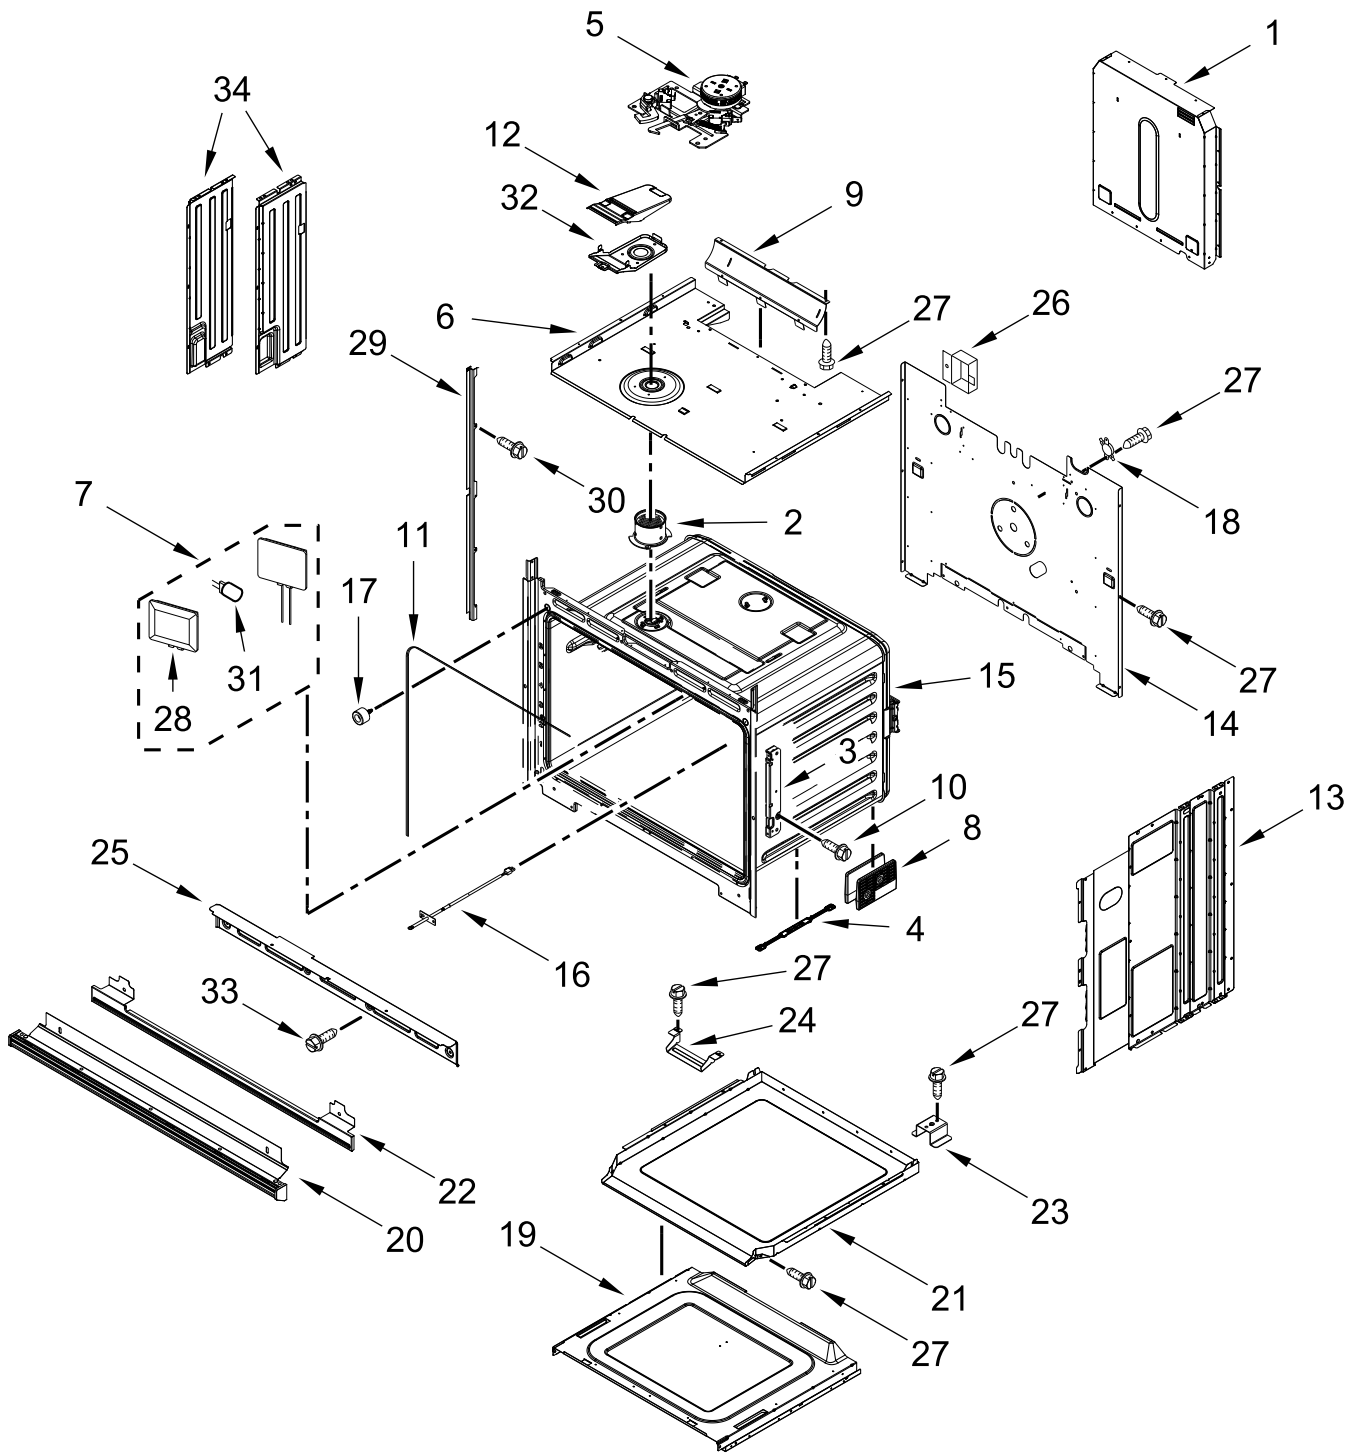

OVEN PARTS

OVEN PARTS

<u>Illus. No.</u>	<u>Part No.</u>	<u>Description</u>	<u>Illus. No.</u>	<u>Part No.</u>	<u>Description</u>	<u>Illus. No.</u>	<u>Part No.</u>	<u>Description</u>
1	W11165250	Duct, Chassis Back	16	W11346074	Probe, Sensor	28	W10472386	Lens, Light
2	W11085298	Tube, Vent	17	W11166315	Bumper and Screw	29		Cover, Side Trim
3	W11100732	Receiver, Hinge	18	4449751	Thermostat (TOD)		W11235463	Black (Left)
4	W11558603	Spacer, Base	19	W11244454	Base, Chassis		W11235462	Black (Right)
5	W11655005	Latch, Motorized	20		Assembly, Bottom Vent	30	W11404000	Screw
6	W11244456	Top, Chassis		W11467824	Stainless	31	W10472384	Bulb, Light
7	W11205574	Assembly, Oven Light		W11467807	Black	32	W11256423	Base, Vent Exhaust
8	W11245118	Foot, Base	21	W11244446	Duct, Bottom Chassis	33	W11249635	Screw
9	W10904163	Deflector, Blower	22		Trim, Bottom Vent	34	W11167419	Cover, Suction (Left)
10	W10254050	Screw		W11624688	Black		W11186675	Cover, Suction (Right)
11	W11608109	Gasket, Cavity	23	W11135135	Support, Air Channel			FOLLOWING PARTS NOT ILLUSTRATED
12	W11256424	Cover, Vent Exhaust	24	W11390667	Spacer, Chassis Bottom Duct		W11244474	Insulation, Wrap
13	W11165274	Side, Chassis	25	W11334858	Vent, Top 27 in		W11244475	Insulation, Back
14		Back, Chassis (Not Serviced)	26	8285593	Cover, Connector			
15		Liner, Oven (Not Serviceable)	27	7101P426-60	Screw