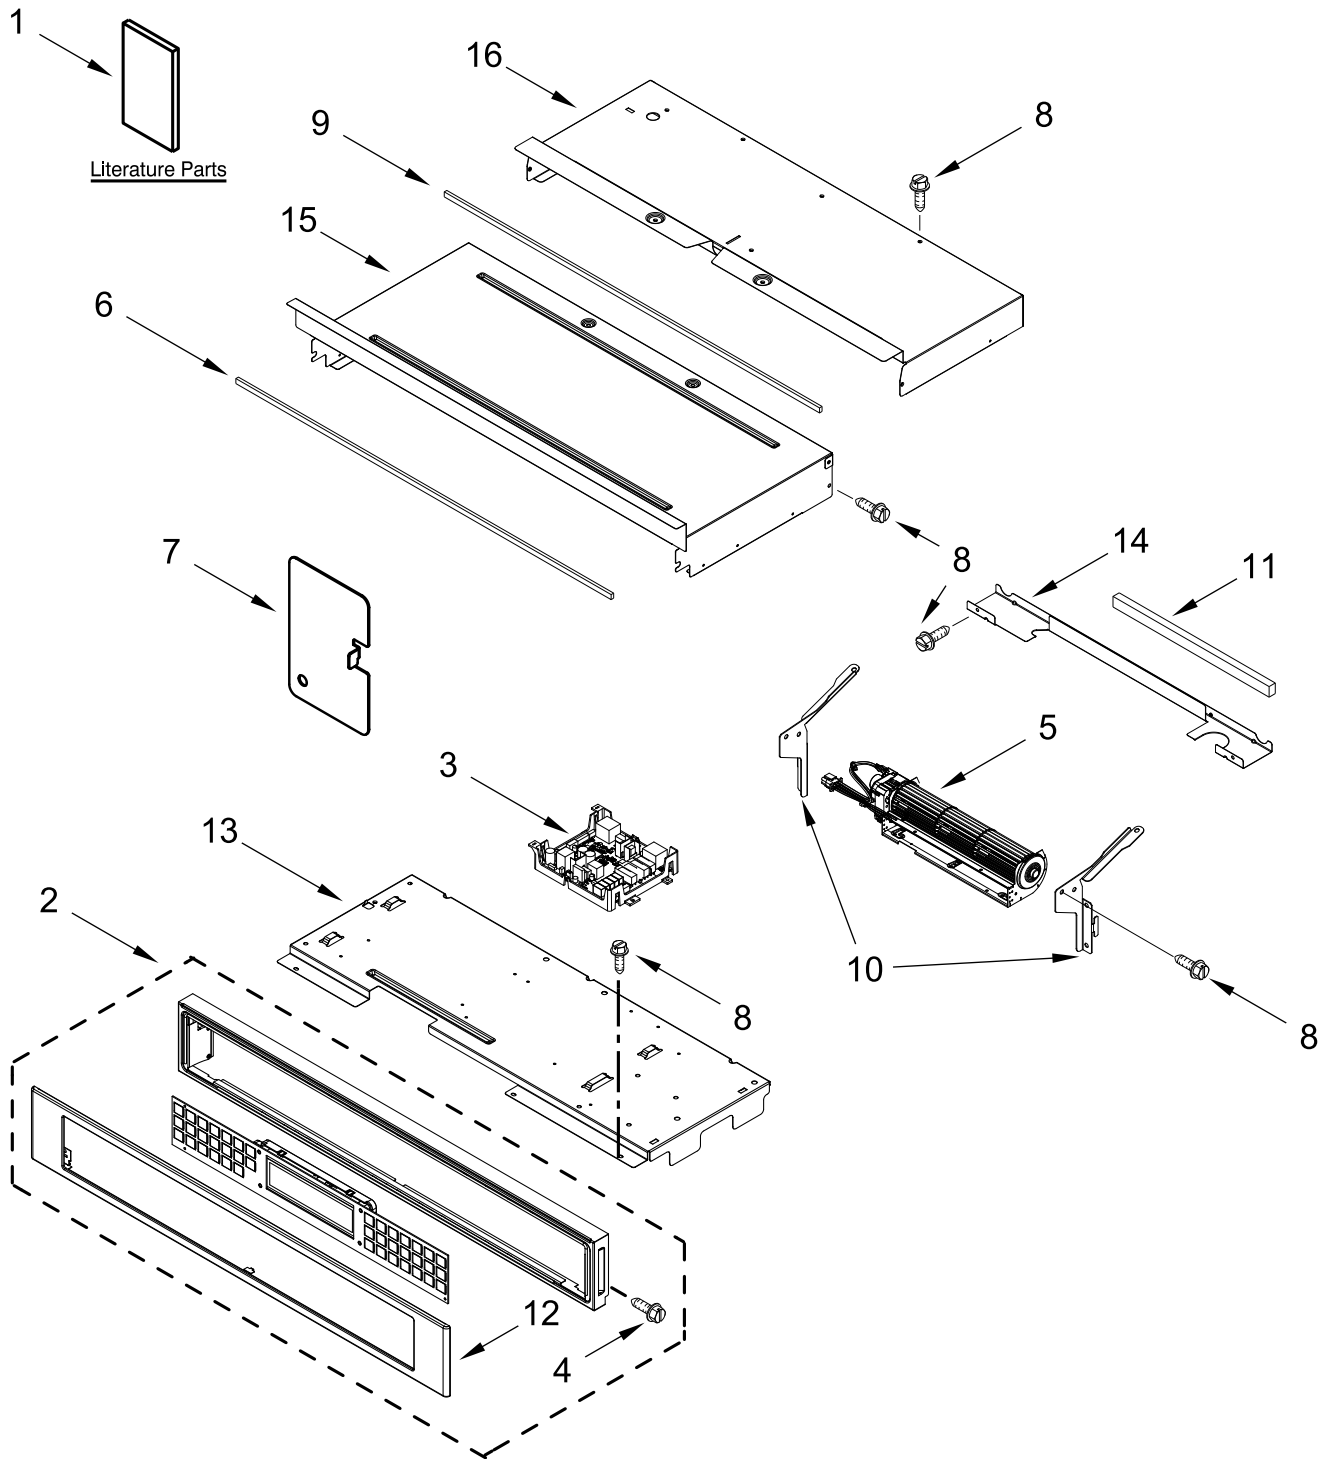

KitchenAid®

ELECTRIC WALL OVEN

MODELS:

KOES527PSS00 (Stainless)

KOES527PBS00 (Black Stainless)

CONTROL PANEL PARTS

CONTROL PANEL PARTS

<u>Illus. No.</u>	<u>Part No.</u>	<u>Description</u>	<u>Illus. No.</u>	<u>Part No.</u>	<u>Description</u>	<u>Illus. No.</u>	<u>Part No.</u>	<u>Description</u>
1		Literature Parts	7	W11533682	Cover, WIFI	16	W11244459	Cover, Top Back 27 IN Chassis
	W11656312	Owner's Manual	8	7101P426-60	Screw			
	W11618058	Quick Start Guide	9	W10728475	Gasket, Rubber			FOLLOWING PARTS NOT ILLUSTRATED
	W11382212	Wiring Diagram	10	W10655463	Bracket, Blower (Left)			
	W11340883	Tech Manual		W10655462	Bracket, Blower (Right)		W11245665	Harness, Main
2		Assembly, Control Panel (Includes Overlay)	11	4451758	Block, Foam		W11256622	Harness, Signal
	W11640545	Stainless	12		Skin, Control Panel		W11264646	Harness, Door Latch
	W11640555	Black Stainless		W10588741	Stainless		W10562910	Harness, EOL
3	W11249218	Appliance Manager, Copernicus		W10861075	Black Stainless		4450800	Screw, Grounding
4	W11339492	Screw (Black)	13	W11179509	Tray, Electronic		W10487999	Clip, Harness
5	W11397930	Blower	14	W11166802	Divider, Chassis Back		W11132988	Strap, Lead Ground
6	W11162062	Gasket, Rubber (652 MM)	15	W11244469	Cover, Top Front 27 IN Chassis		4448664	Clamp, Conduit
							W10655464	Bracket, Harness
							W11547720	Bag, Hardware