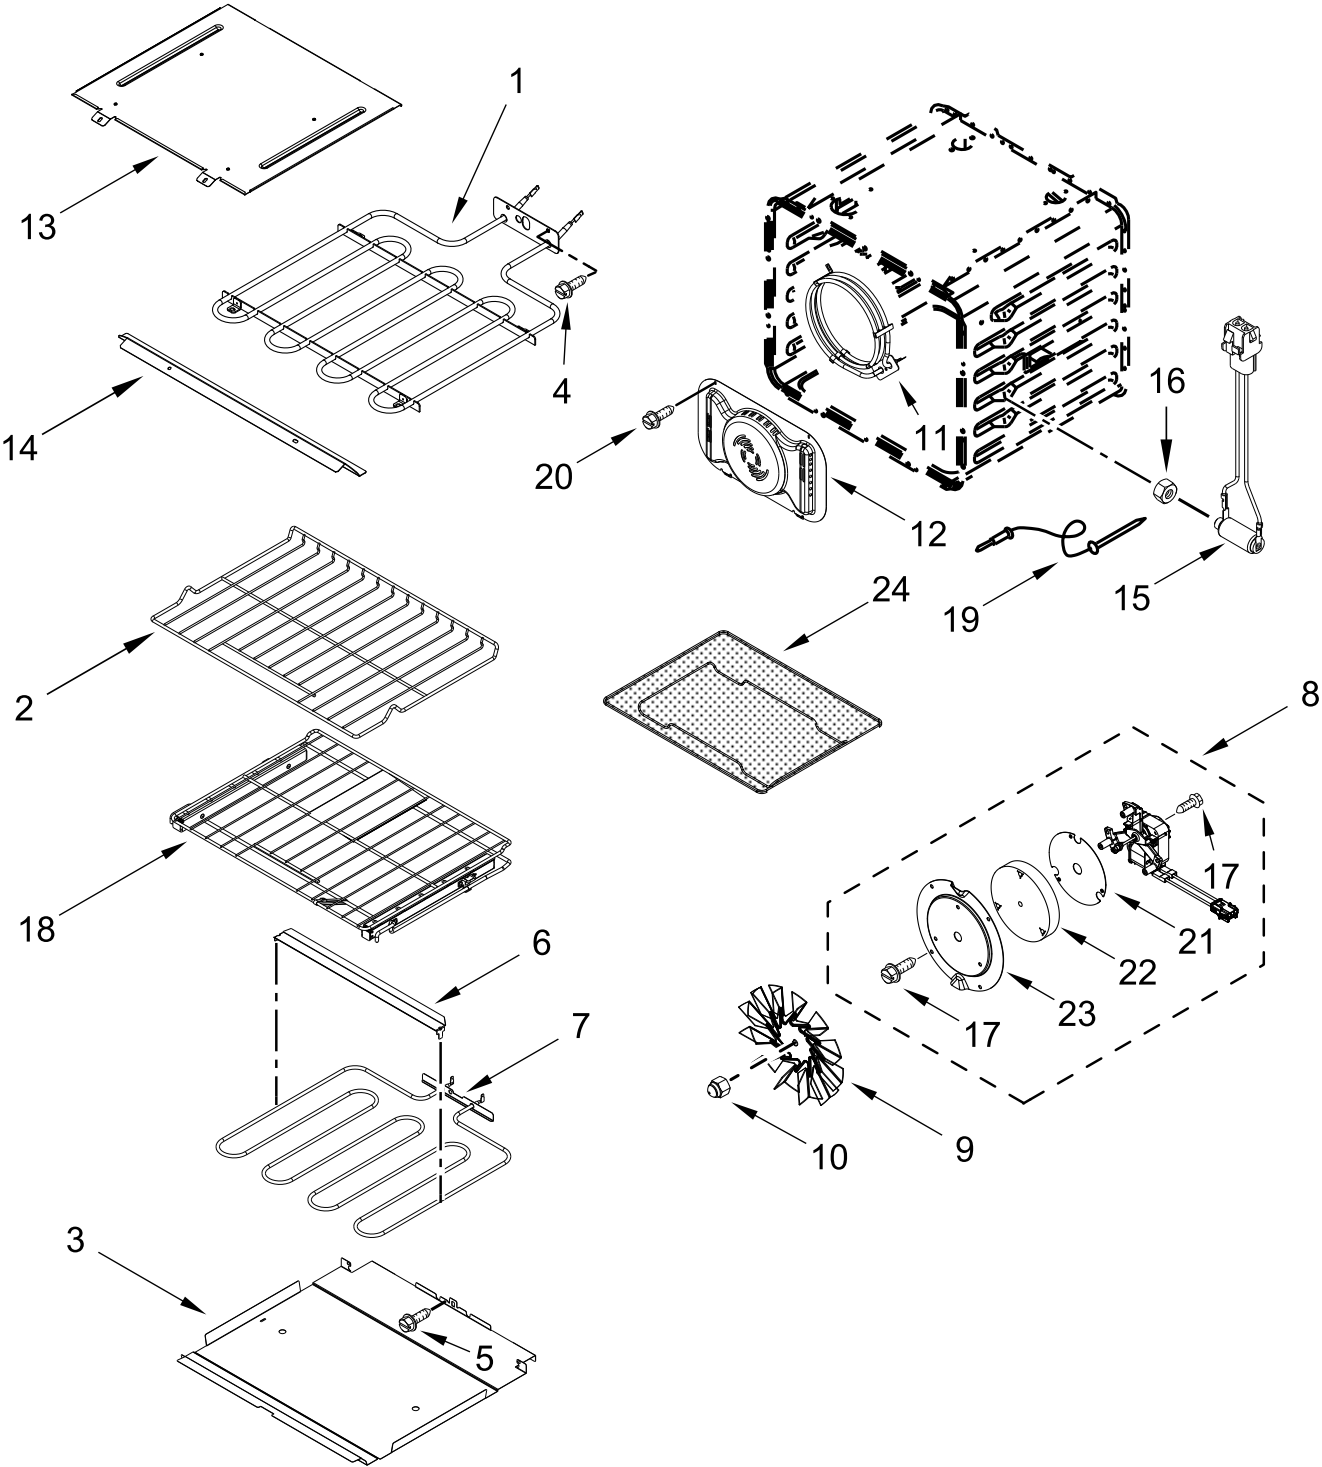

INTERNAL OVEN PARTS

INTERNAL OVEN PARTS

<u>Illus.</u> <u>No.</u>	<u>Part No.</u>	<u>Description</u>	<u>Illus.</u> <u>No.</u>	<u>Part No.</u>	<u>Description</u>	<u>Illus.</u> <u>No.</u>	<u>Part No.</u>	<u>Description</u>
1	W11238159	Element, Broil	10	W11433702	Nut, Acorn (LH)	18	W10554532	Rack, Sliding
2	W10554529	Rack, Oven	11	W10546519	Element, Convection	19	9755542	Probe, Temperature
3	W10318198	Tray, Hidden Bake	12	W10819989	Baffle, Bow Tie	20	W10906658	Screw
4	7101P434-60	Screw		W10918895	Baffle, Bow Tie	21	W11251715	Plate, Convect Motor
5	7101P426-60	Screw			(Black Stainless Models Only)	22	W11251716	Insulation, Convect Motor
6	W10282957	Crossbar, Hidden Bake Tray	13	W11235537	Reflector, Broil	23	W11398057	Cover, Convect Plate
7	W11292248	Element, Bake	14	W10588737	Shield, Broil Front	24	W11661815	Basket, Airfry
8	W11398058	Convect Motor Assembly	15	W11252826	Jack, Meat Probe			
9	W11425715	Blade, Fan	16	W11033111	Nut, Locking			
			17	W10720084	Screw