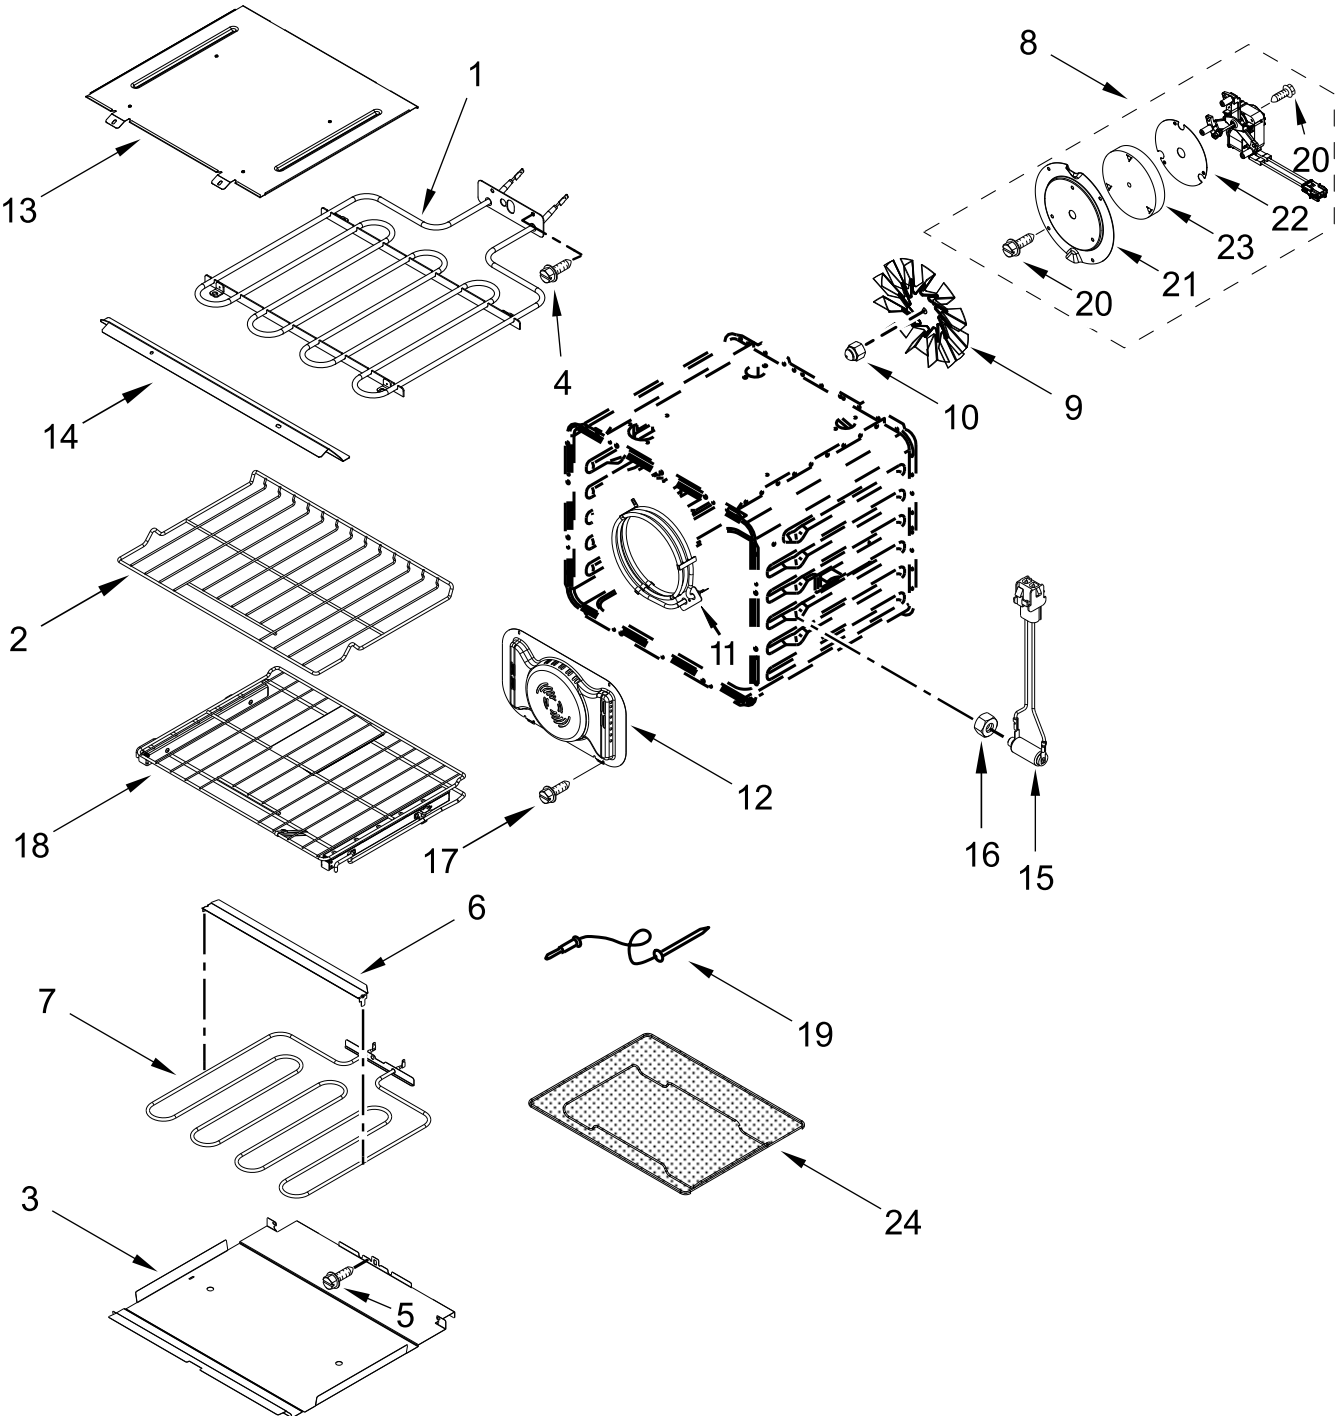

INTERNAL OVEN PARTS

INTERNAL OVEN PARTS

<u>Illus.</u> <u>No.</u>	<u>Part No.</u>	<u>Description</u>	<u>Illus.</u> <u>No.</u>	<u>Part No.</u>	<u>Description</u>	<u>Illus.</u> <u>No.</u>	<u>Part No.</u>	<u>Description</u>
1	W11238159	Element, Broil	10	W11433702	Nut, Acorn (LH)	18	W10554531	Rack, Sliding
2	W10554526	Rack, Oven	11	W10546519	Element, Convection	19	9755542	Probe, Temperature
3	W10318198	Tray, Hidden Bake	12	W10819989	Baffle, Bow Tie	20	W10720084	Screw
4	7101P434-60	Screw		W10918895	Baffle, Bow Tie	21	W11398057	Cover, Convect Plate
5	7101P426-60	Screw			(For Black Stainless Models)	22	W11251715	Plate, Convect Motor
6	W10282957	Crossbar, Hidden Bake Tray	13	W11235537	Reflector, Broil	23	W11251716	Insulation, Convect Motor
7	W11292248	Element, Bake	14	W10588737	Shield, Broil Front	24	W11661815	Basket, Airfry
8	W11398058	Convect Motor Assembly	15	W11252826	Jack, Meat Probe			
9	W11425715	Blade, Fan	16	W11033111	Nut, Locking			
			17	W10906658	Screw