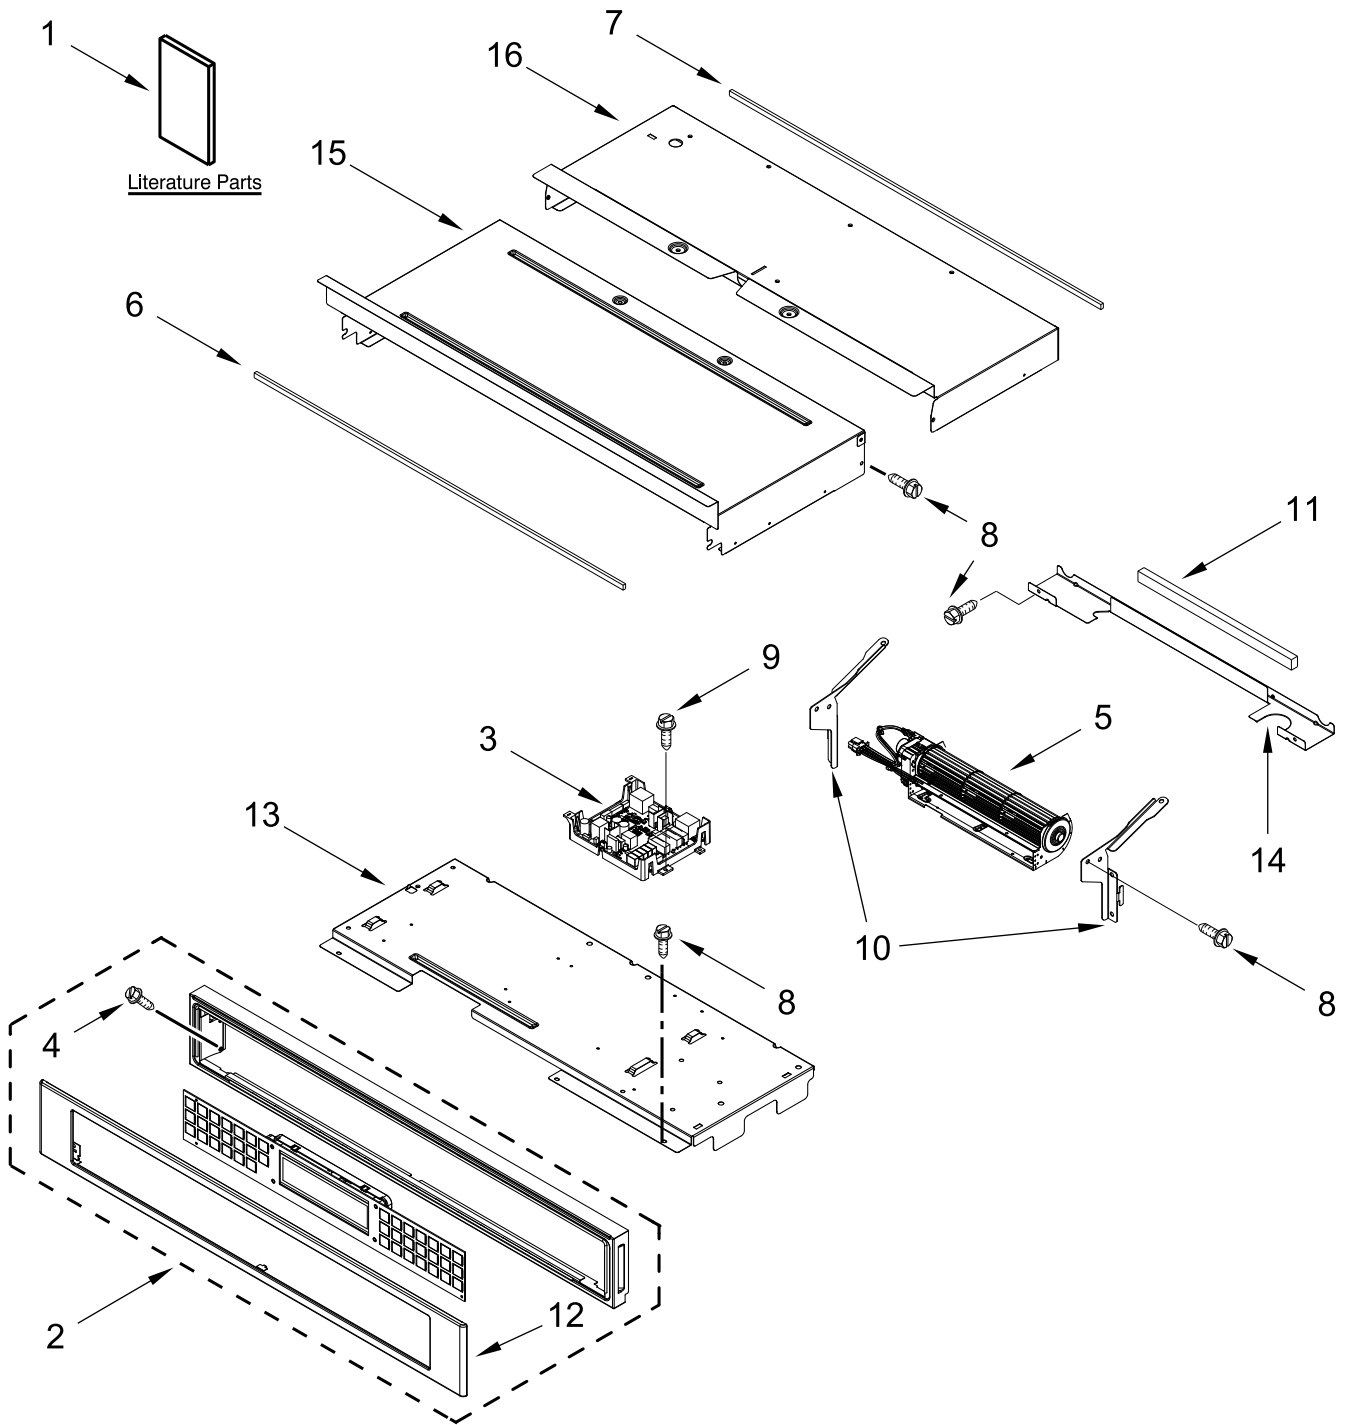

CONTROL PANEL PARTS